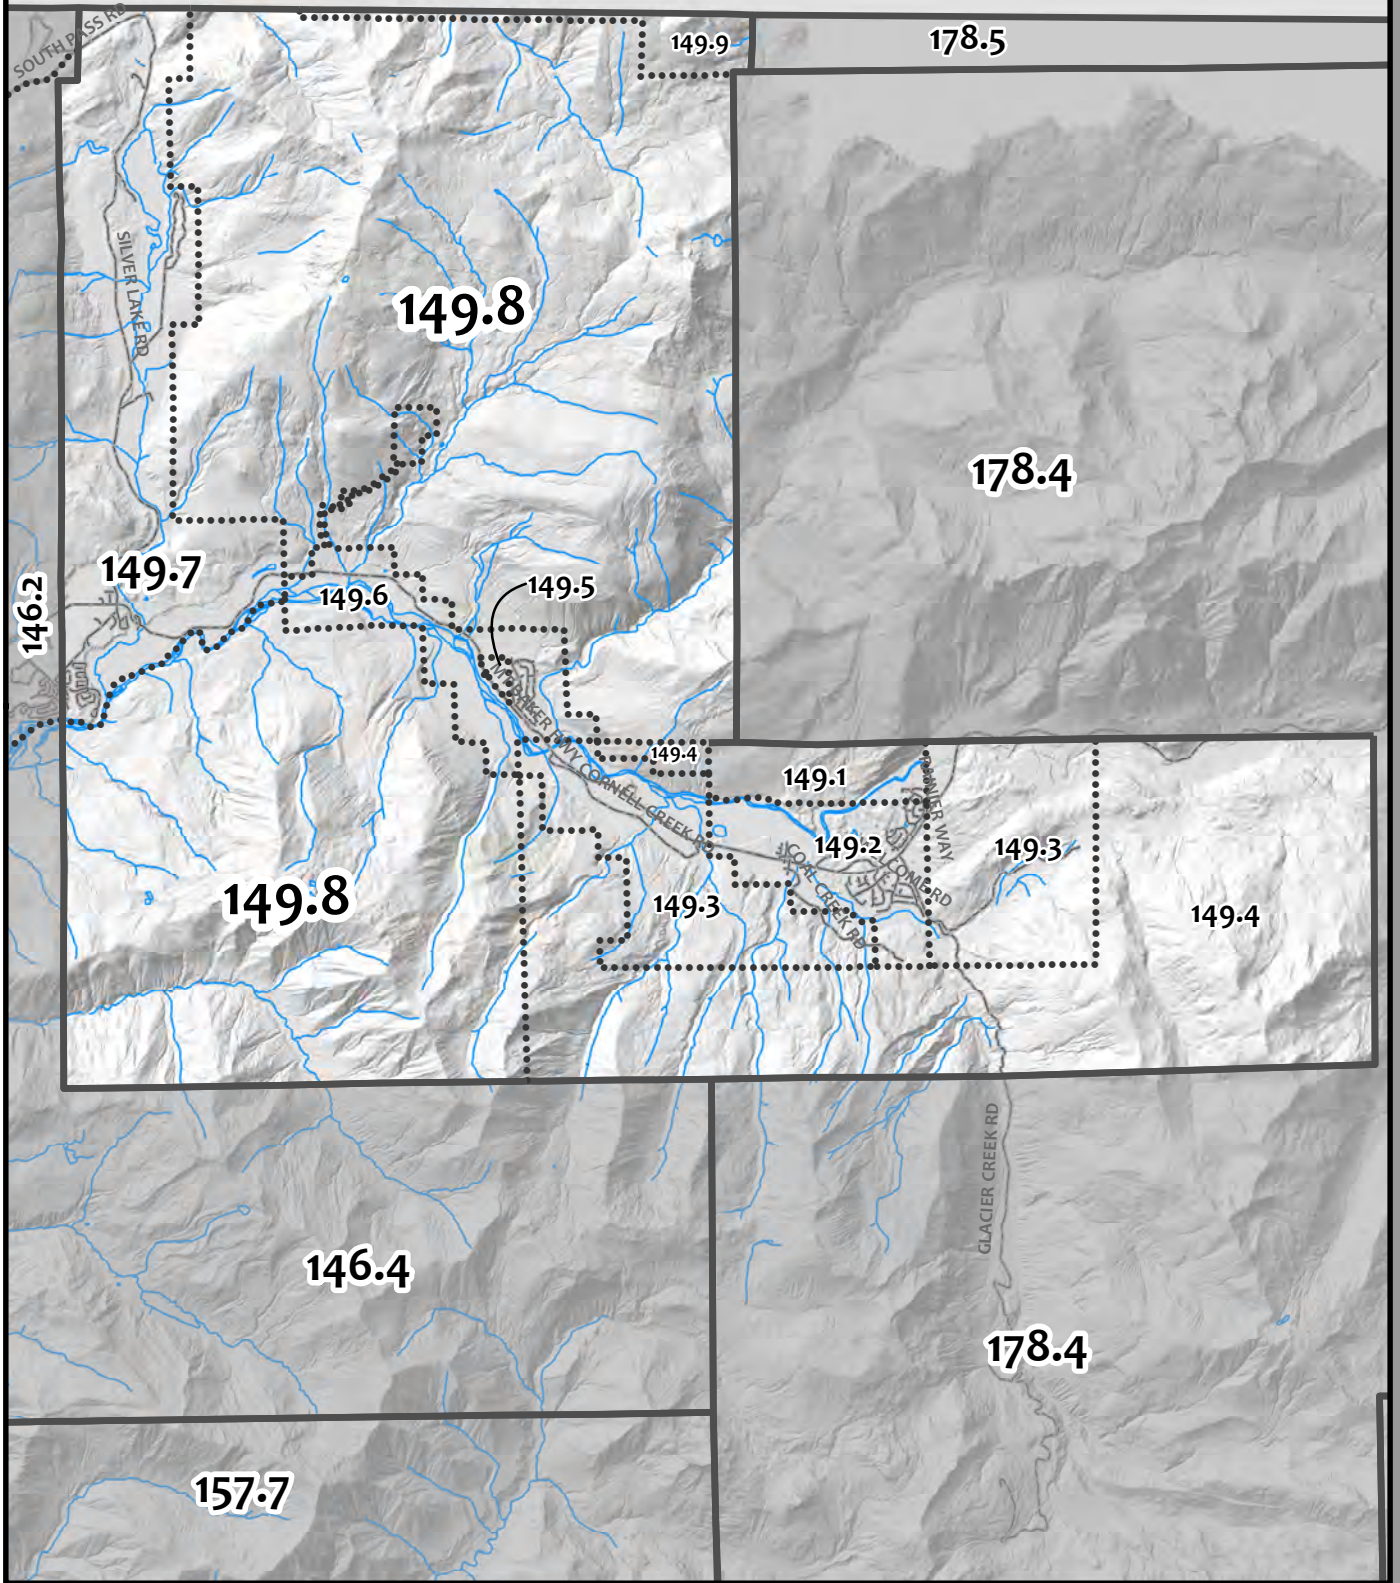

British Columbia

Whatcom County Precinct 149

County Council District 3
Legislative District 42
Congressional District 2