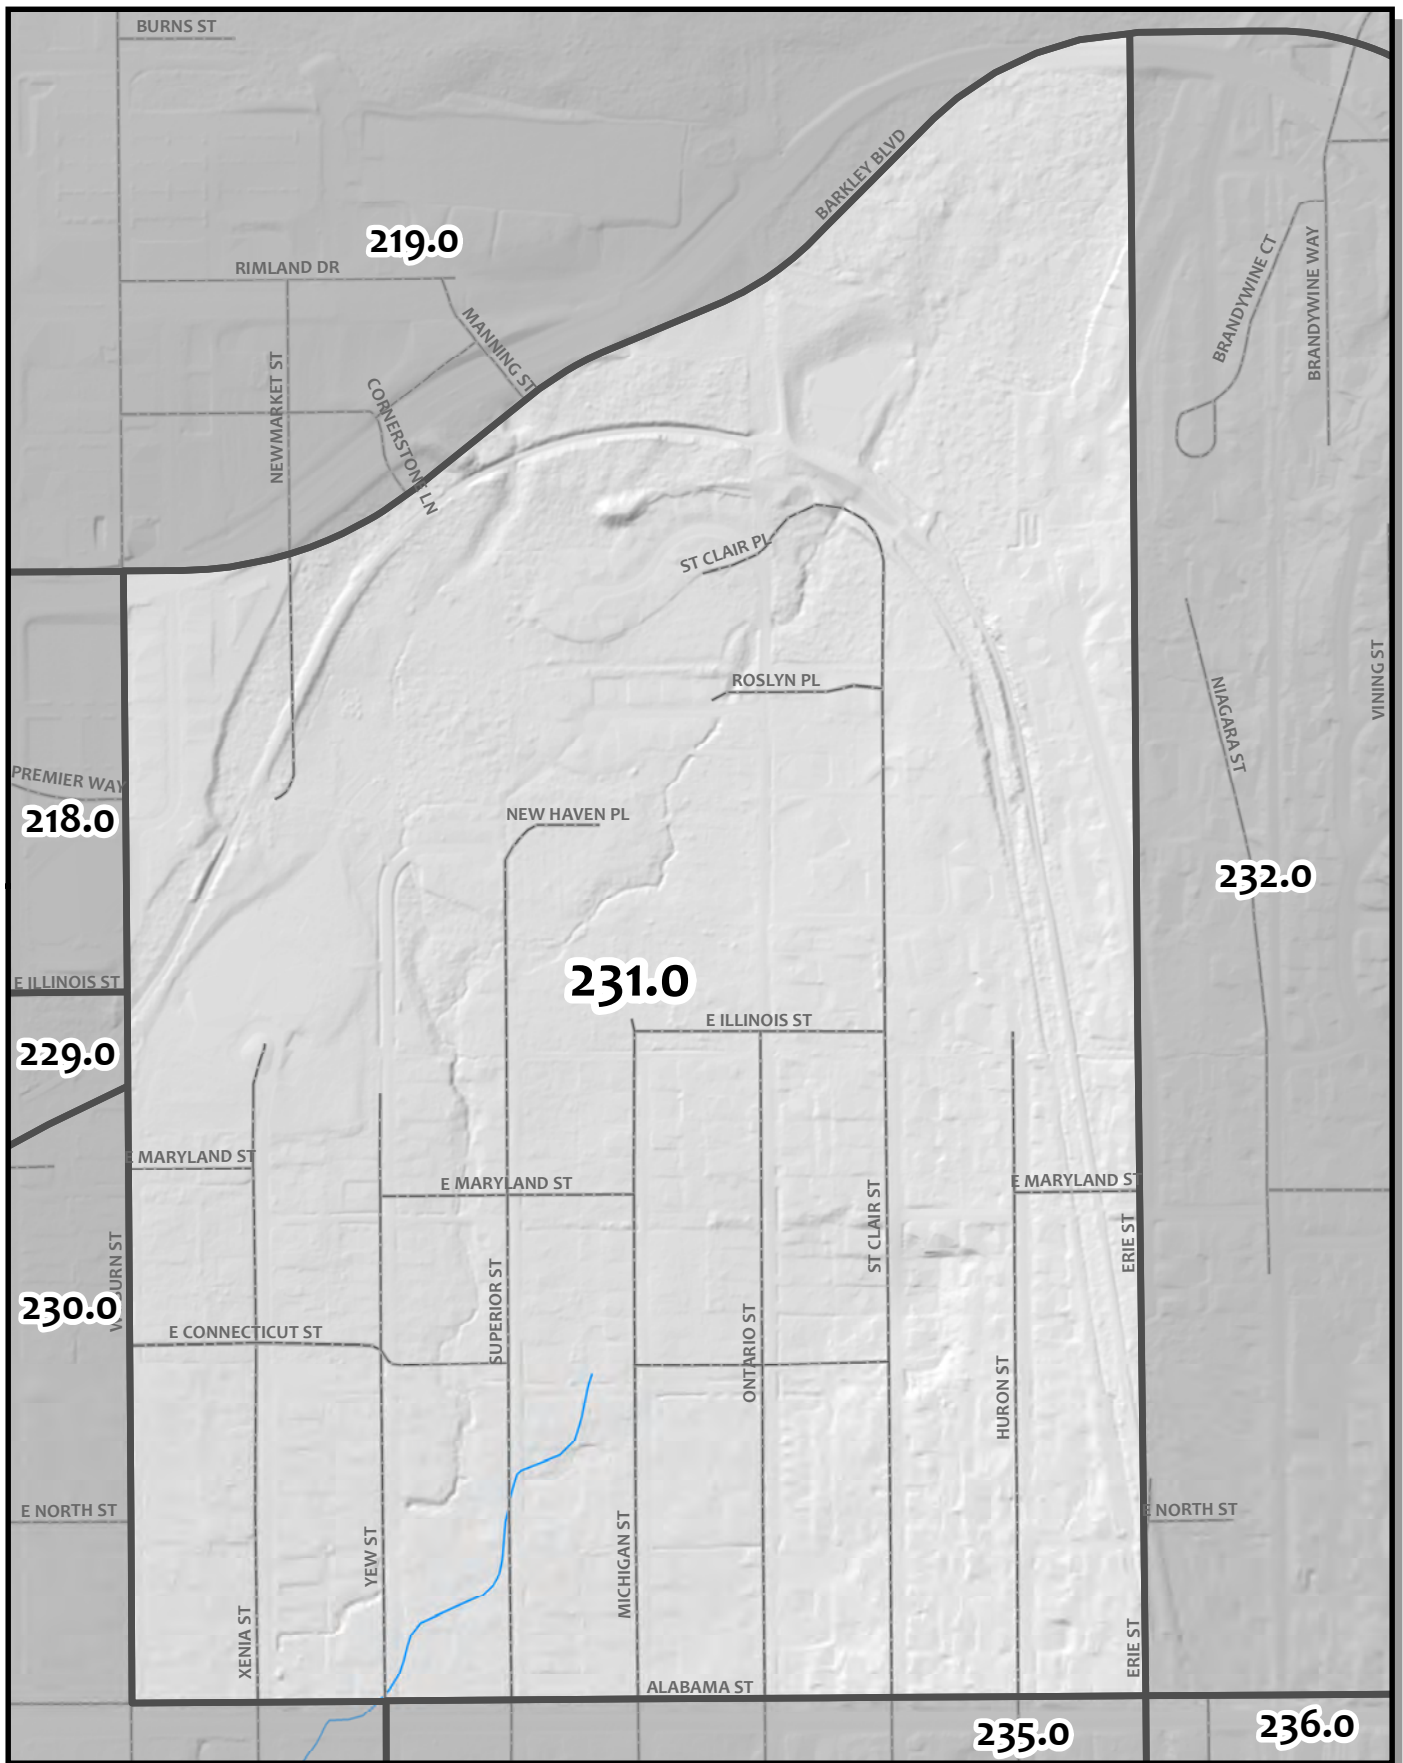

Whatcom County Precinct 231

City of Bellingham Ward 4
County Council District 2
Legislative District 40
Congressional District 2