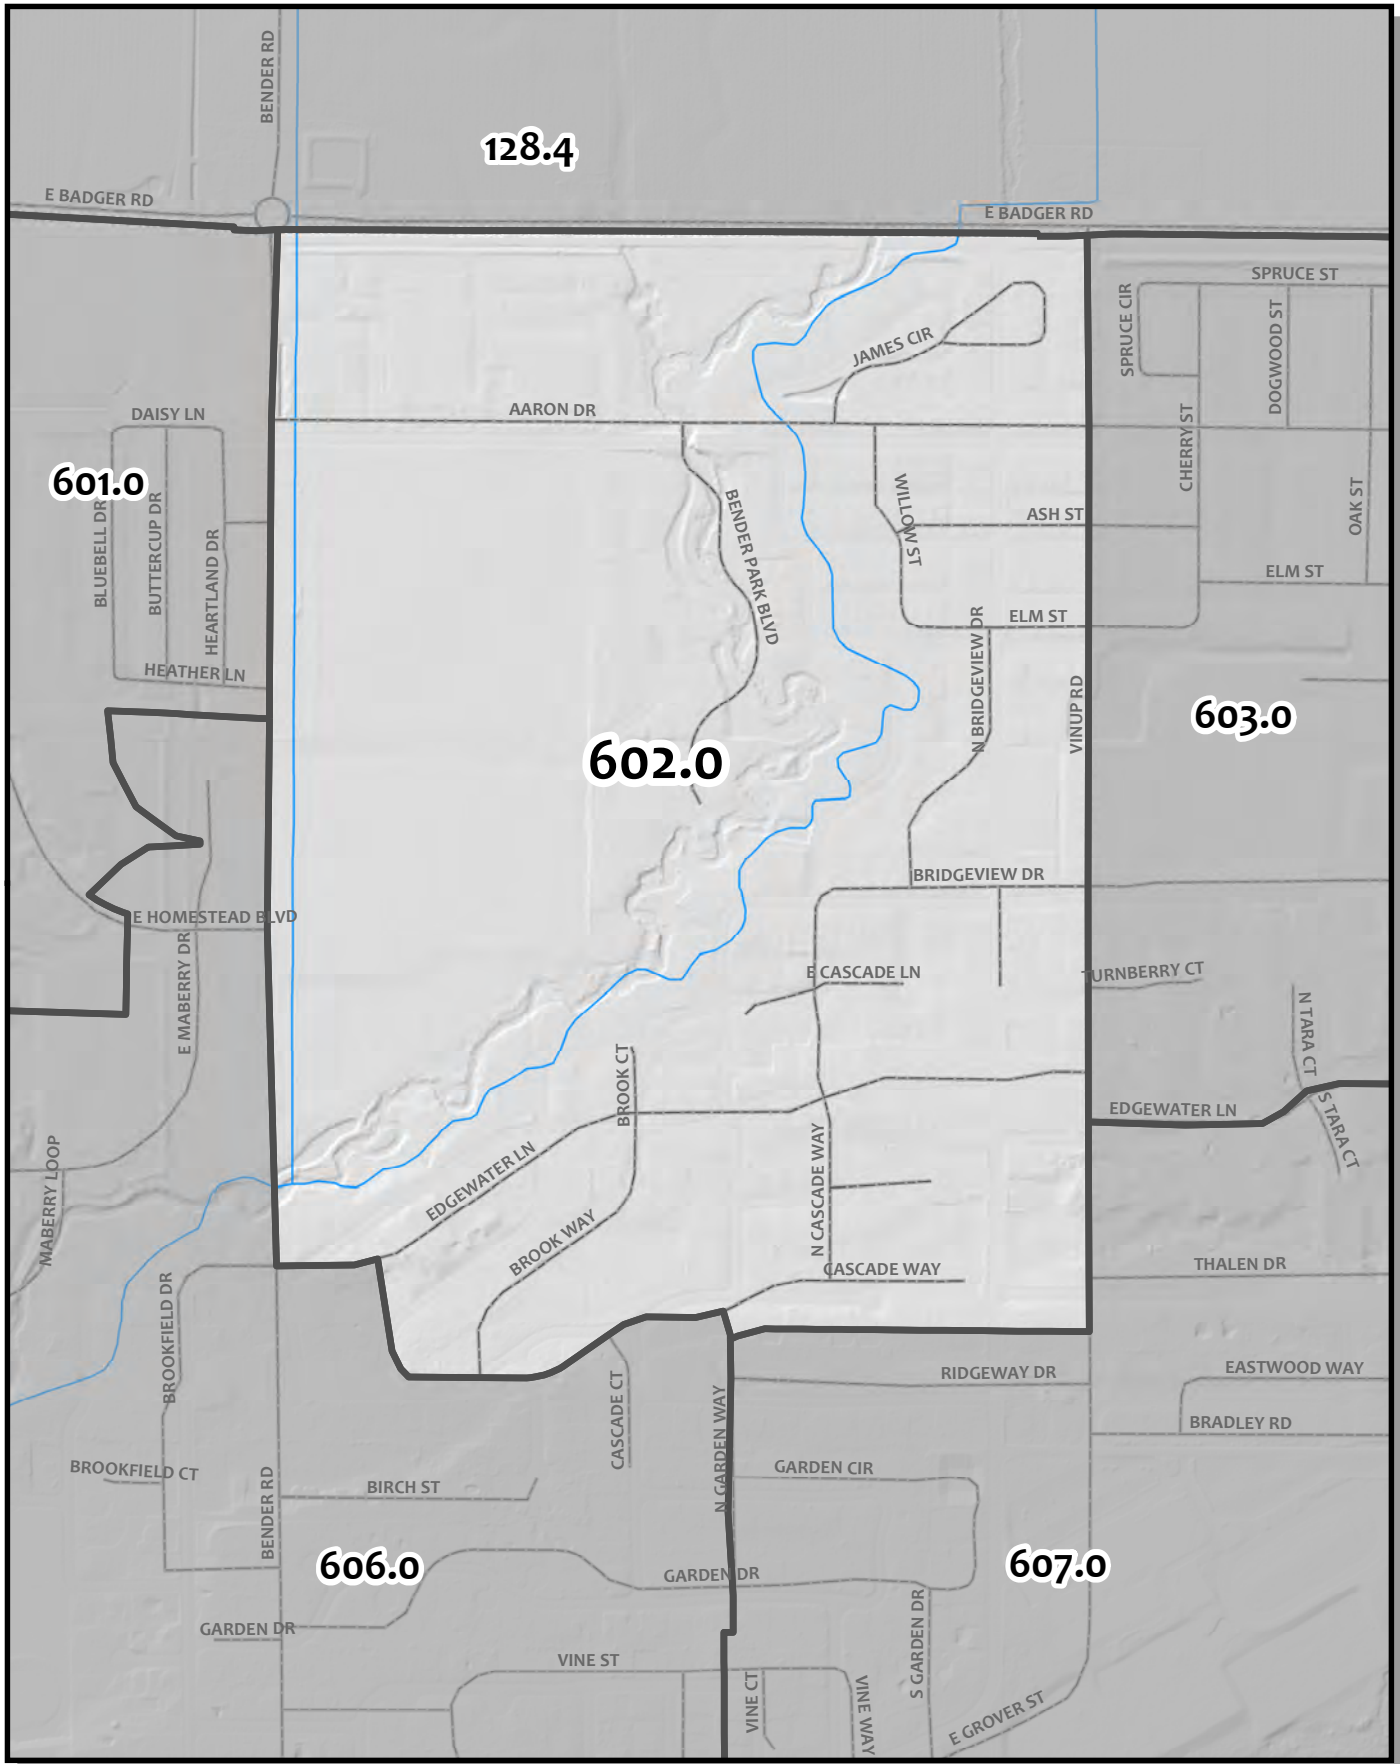

Whatcom County Precinct 602
City of Lynden
County Council District 4
Legislative District 42
Congressional District 2