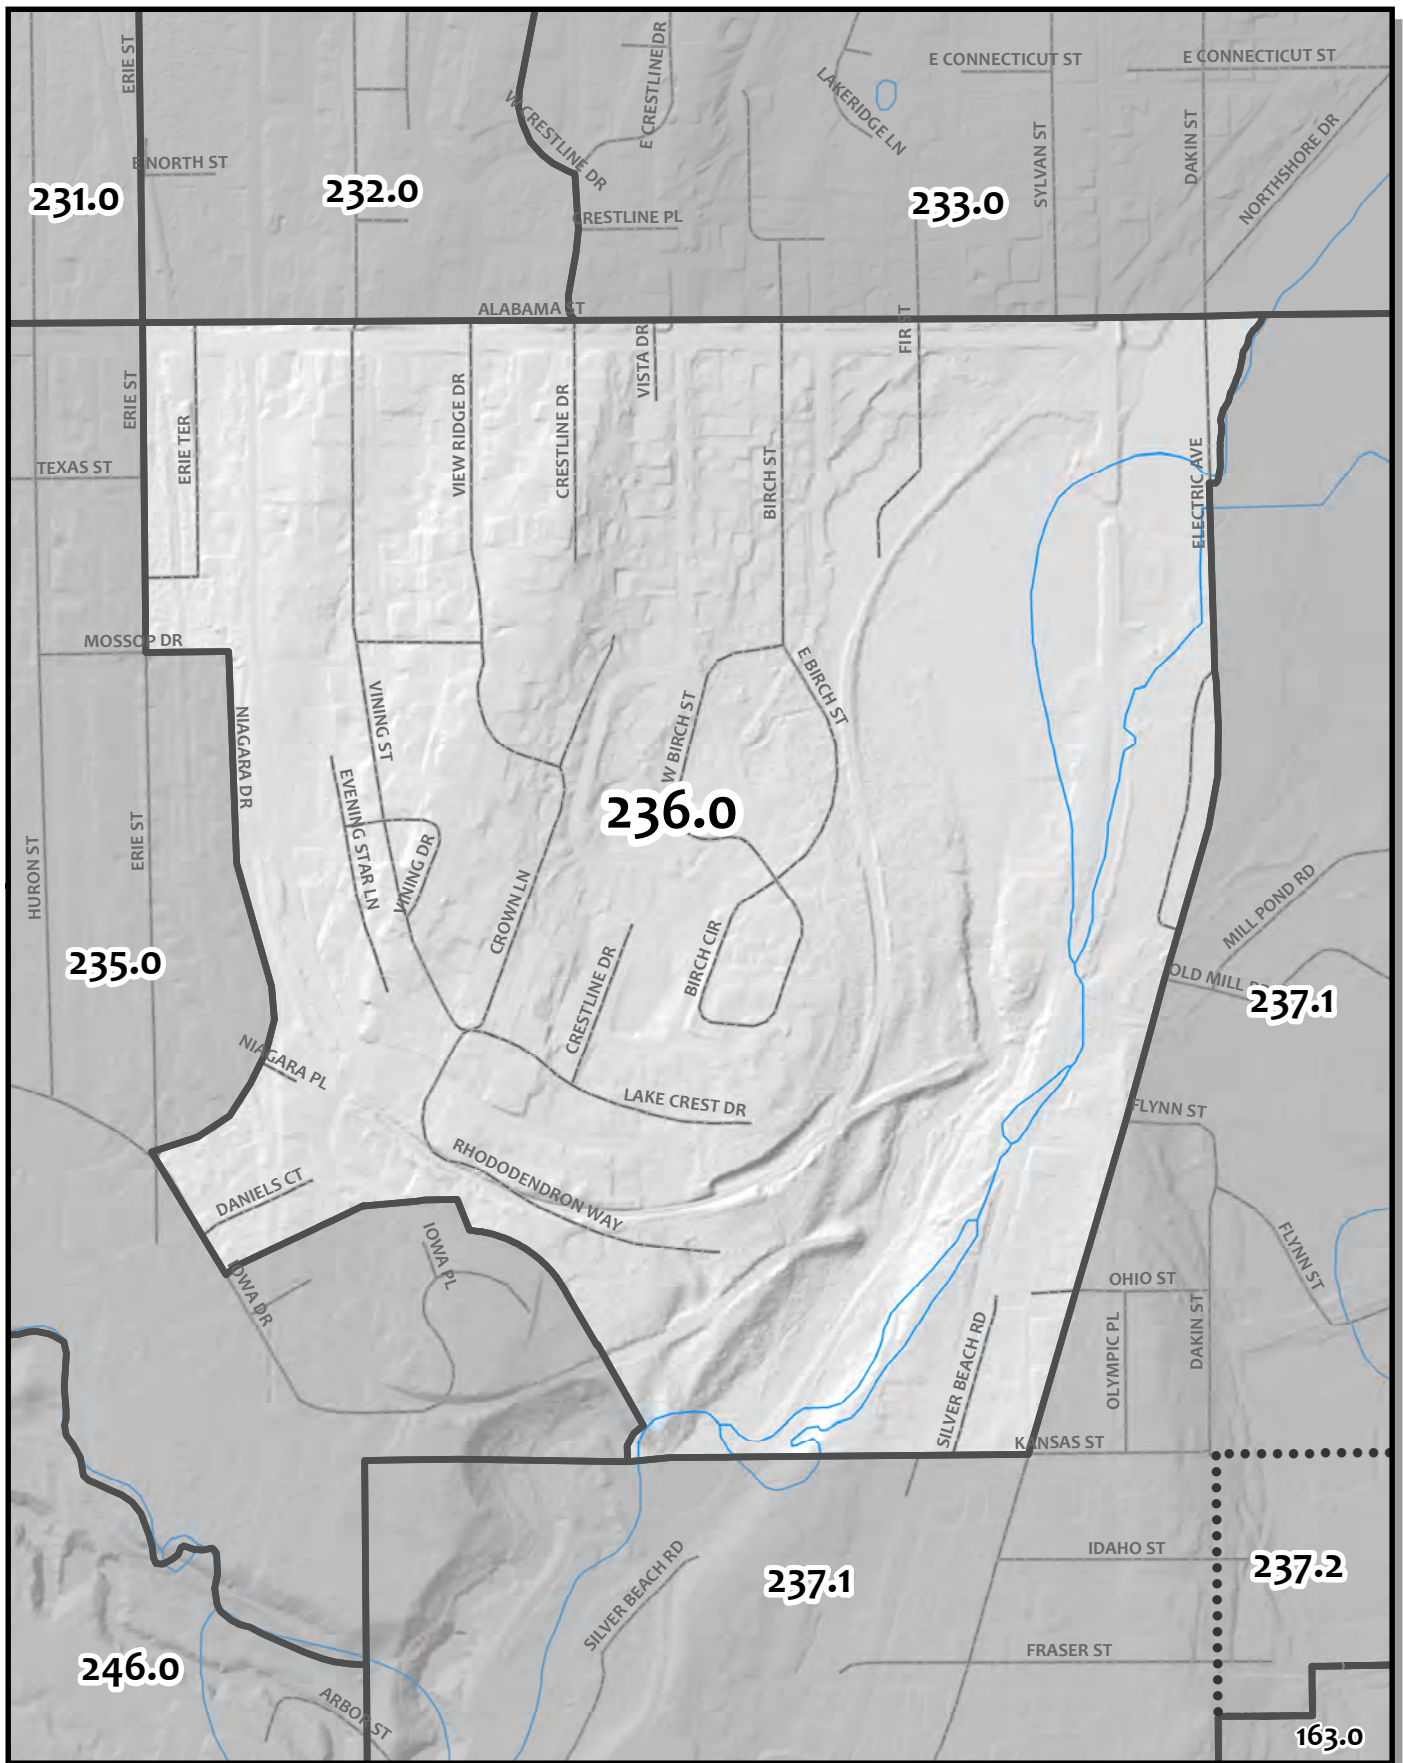

Whatcom County Precinct 236

City of Bellingham Ward 4
County Council District 2
Legislative District 40
Congressional District 2

0 115 230 460 Feet