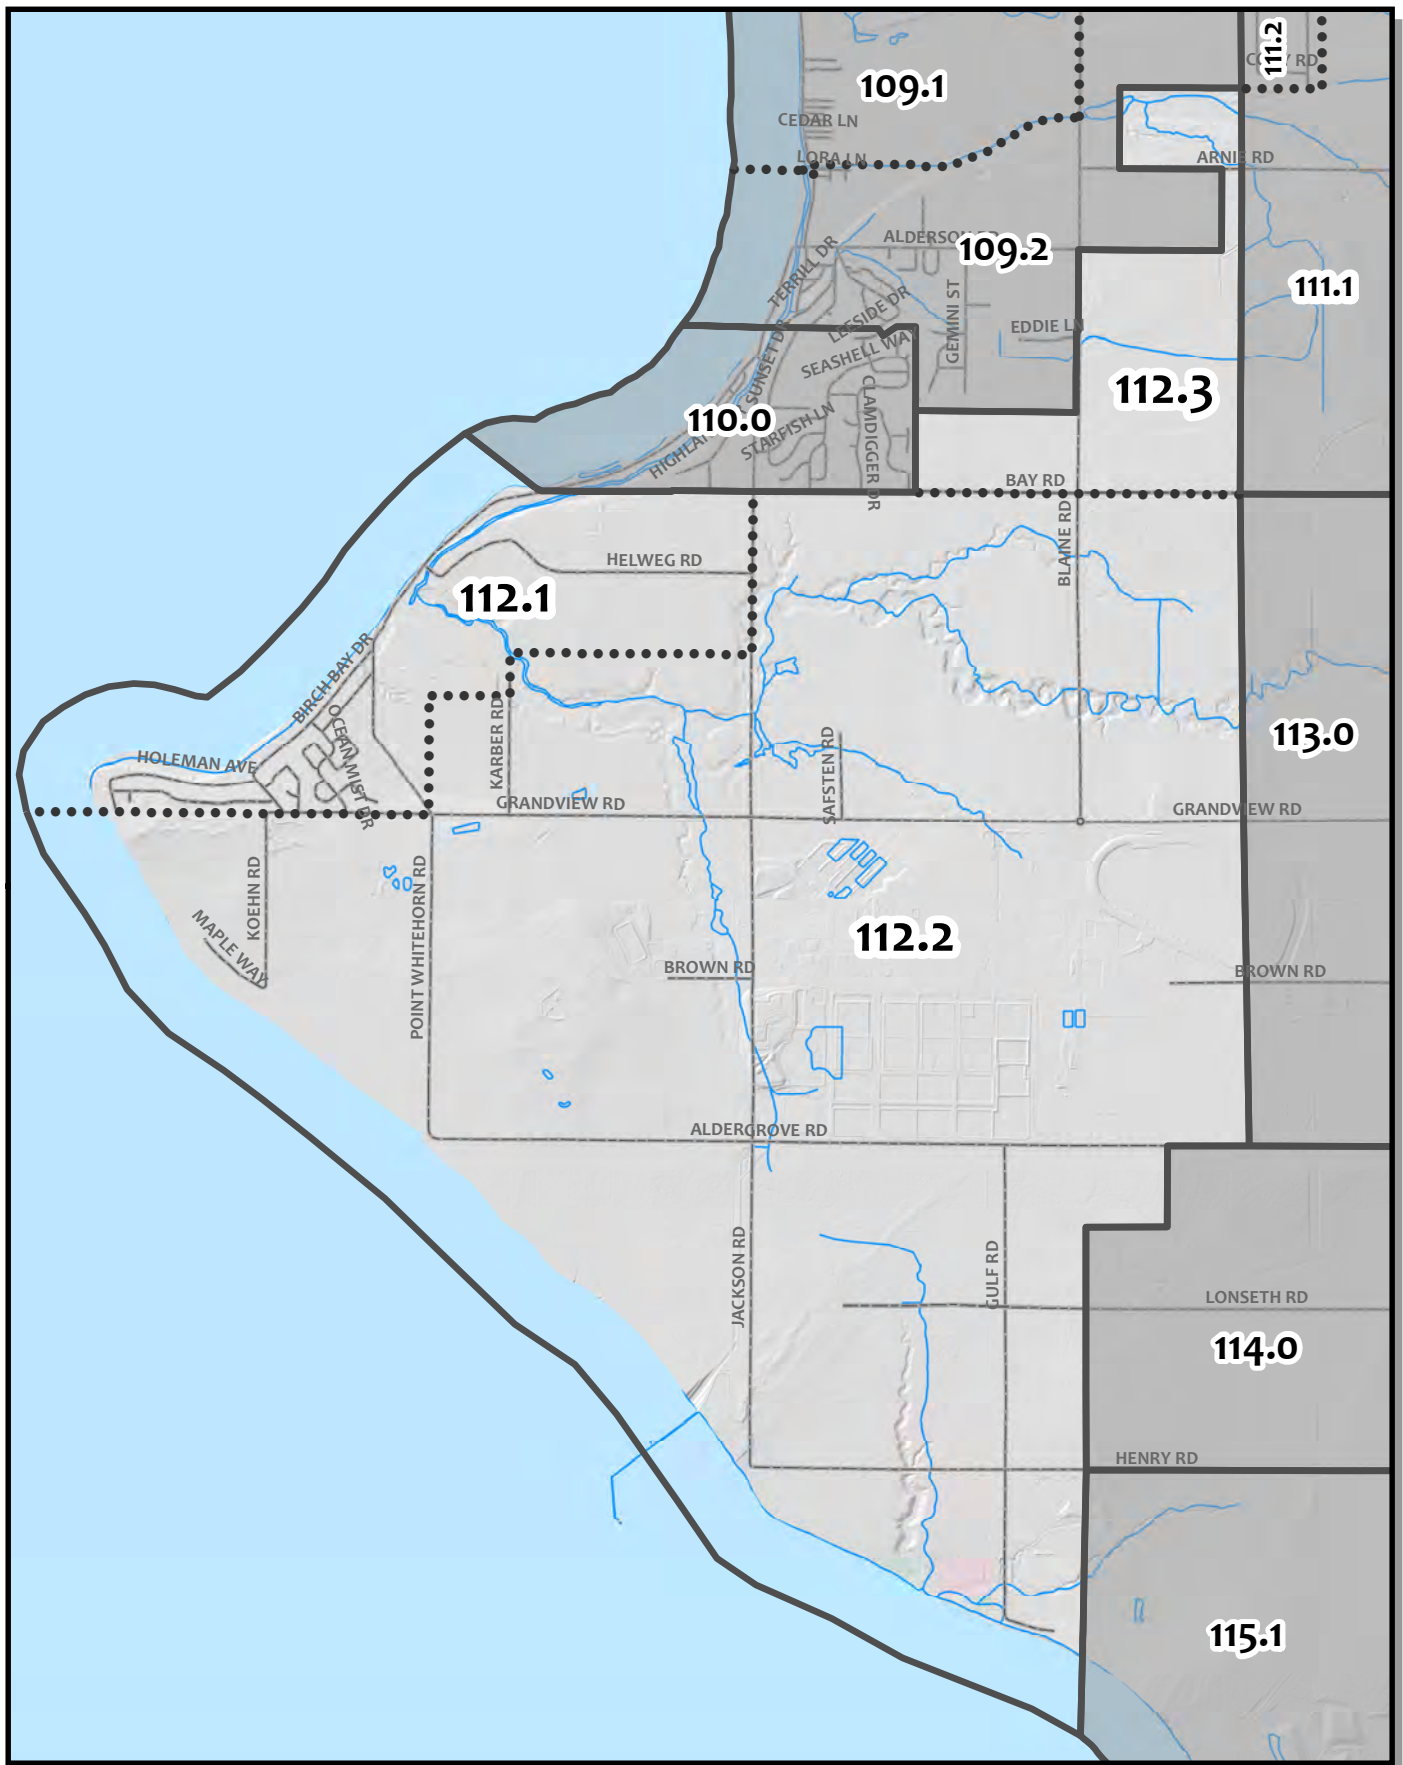

Whatcom County Precinct 112

County Council District 5
Legislative District 42
Congressional District 2

0 625 1,250 2,500 Feet