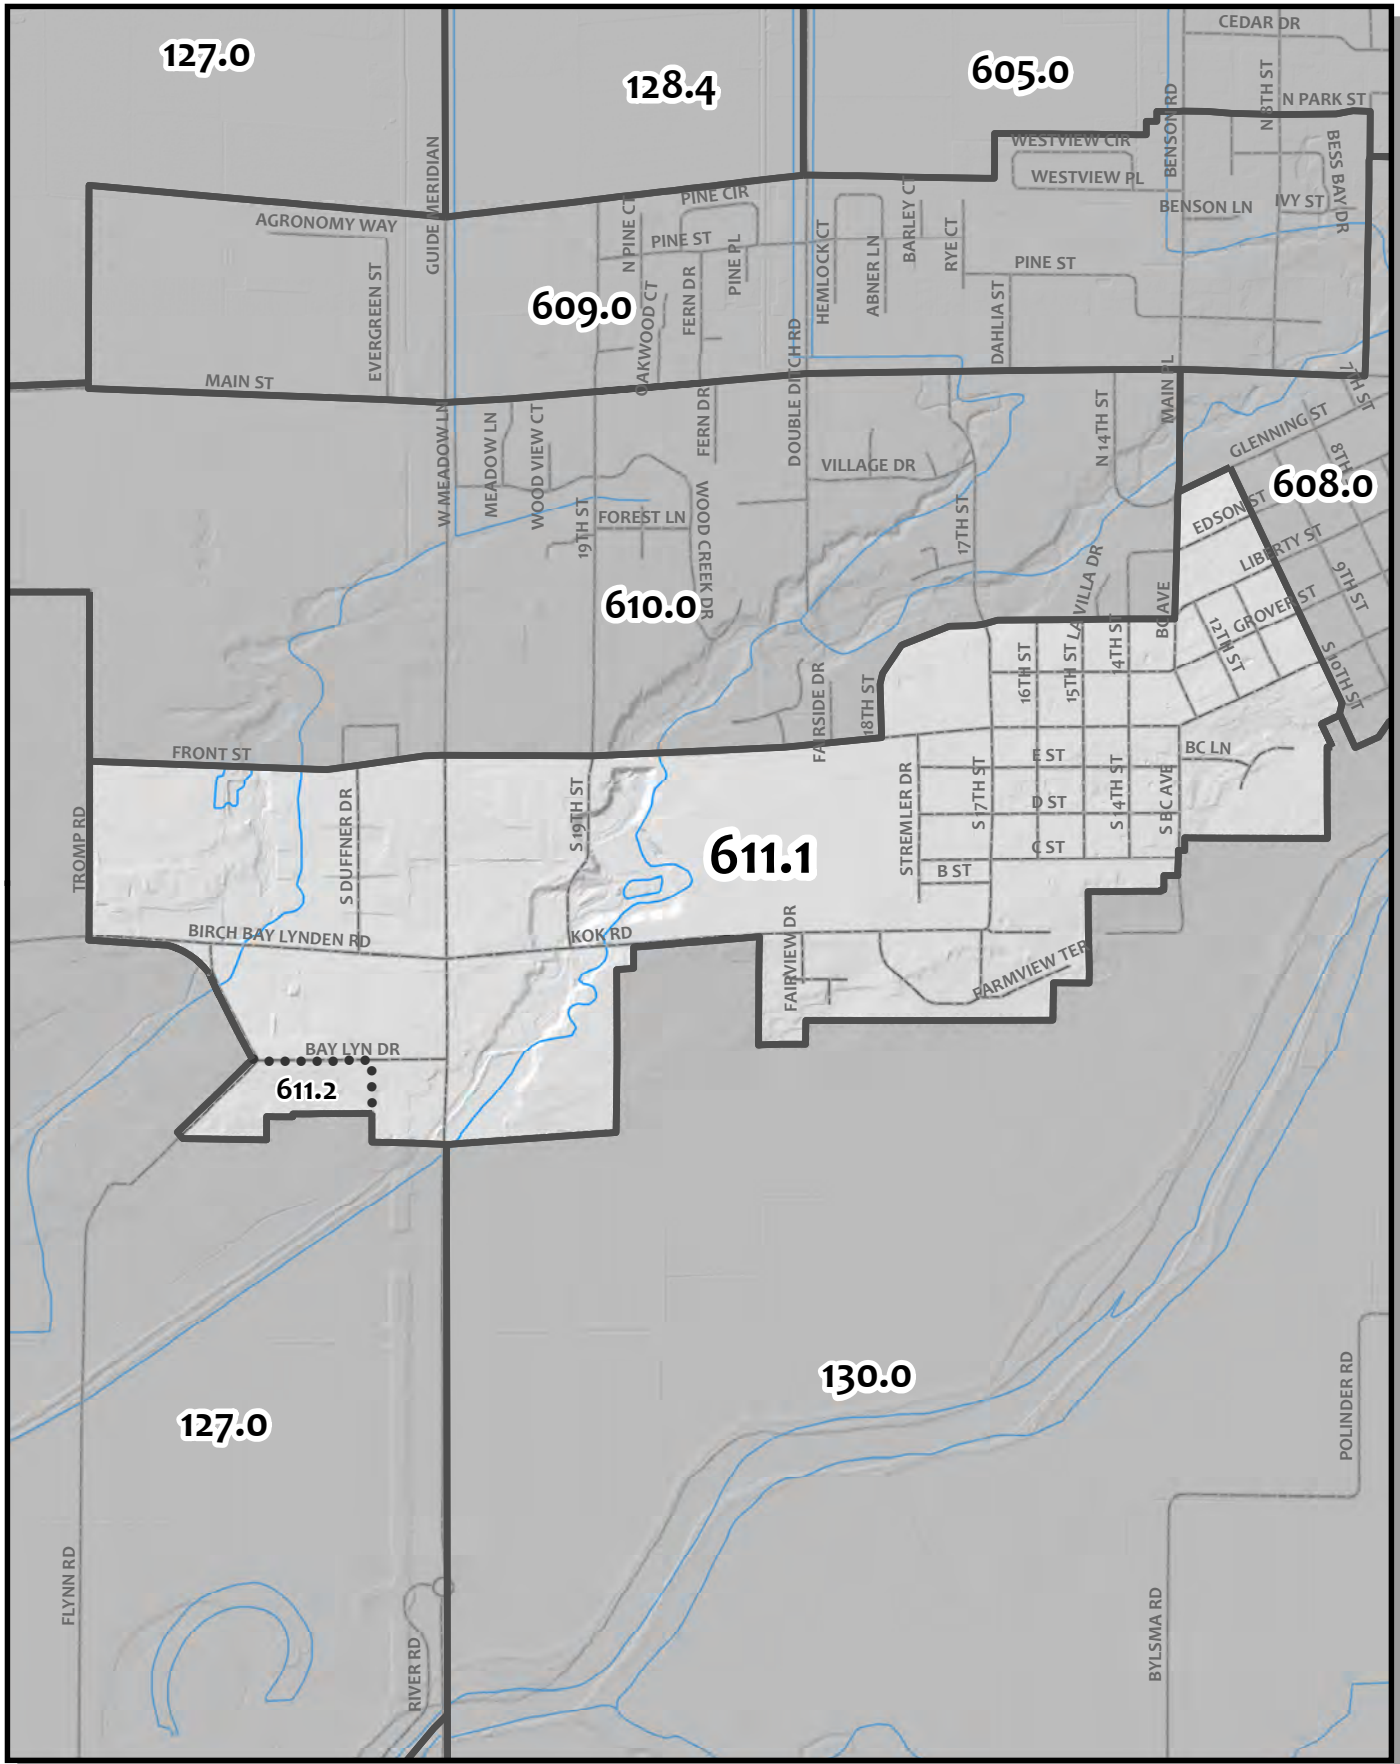

Whatcom County Precinct 611
City of Lynden
County Council District 4
Legislative District 42
Congressional District 2