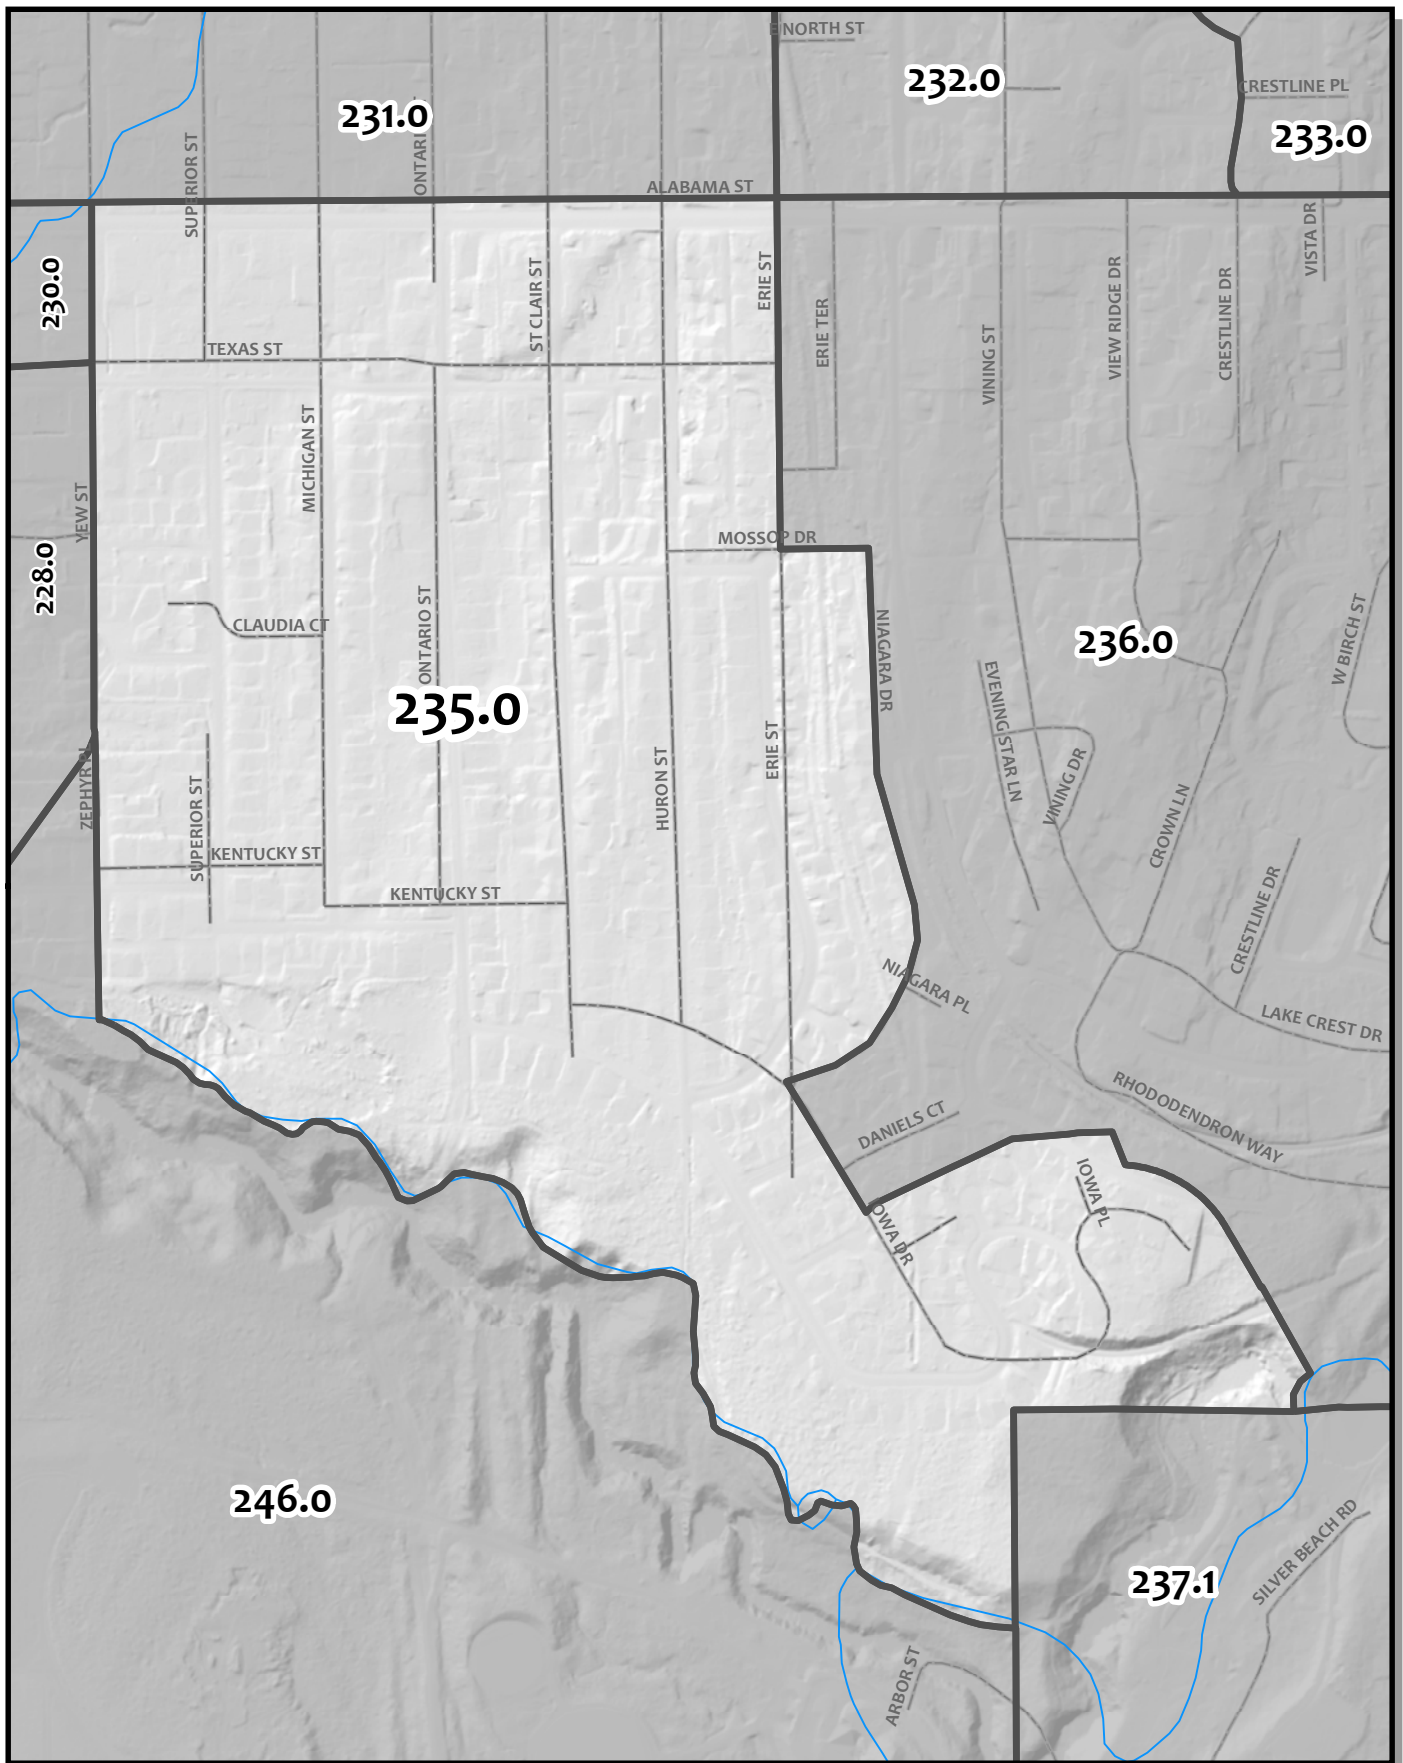

Whatcom County Precinct 235

City of Bellingham Ward 4
County Council District 4
Legislative District 40
Congressional District 2

0 110 220 440 Feet