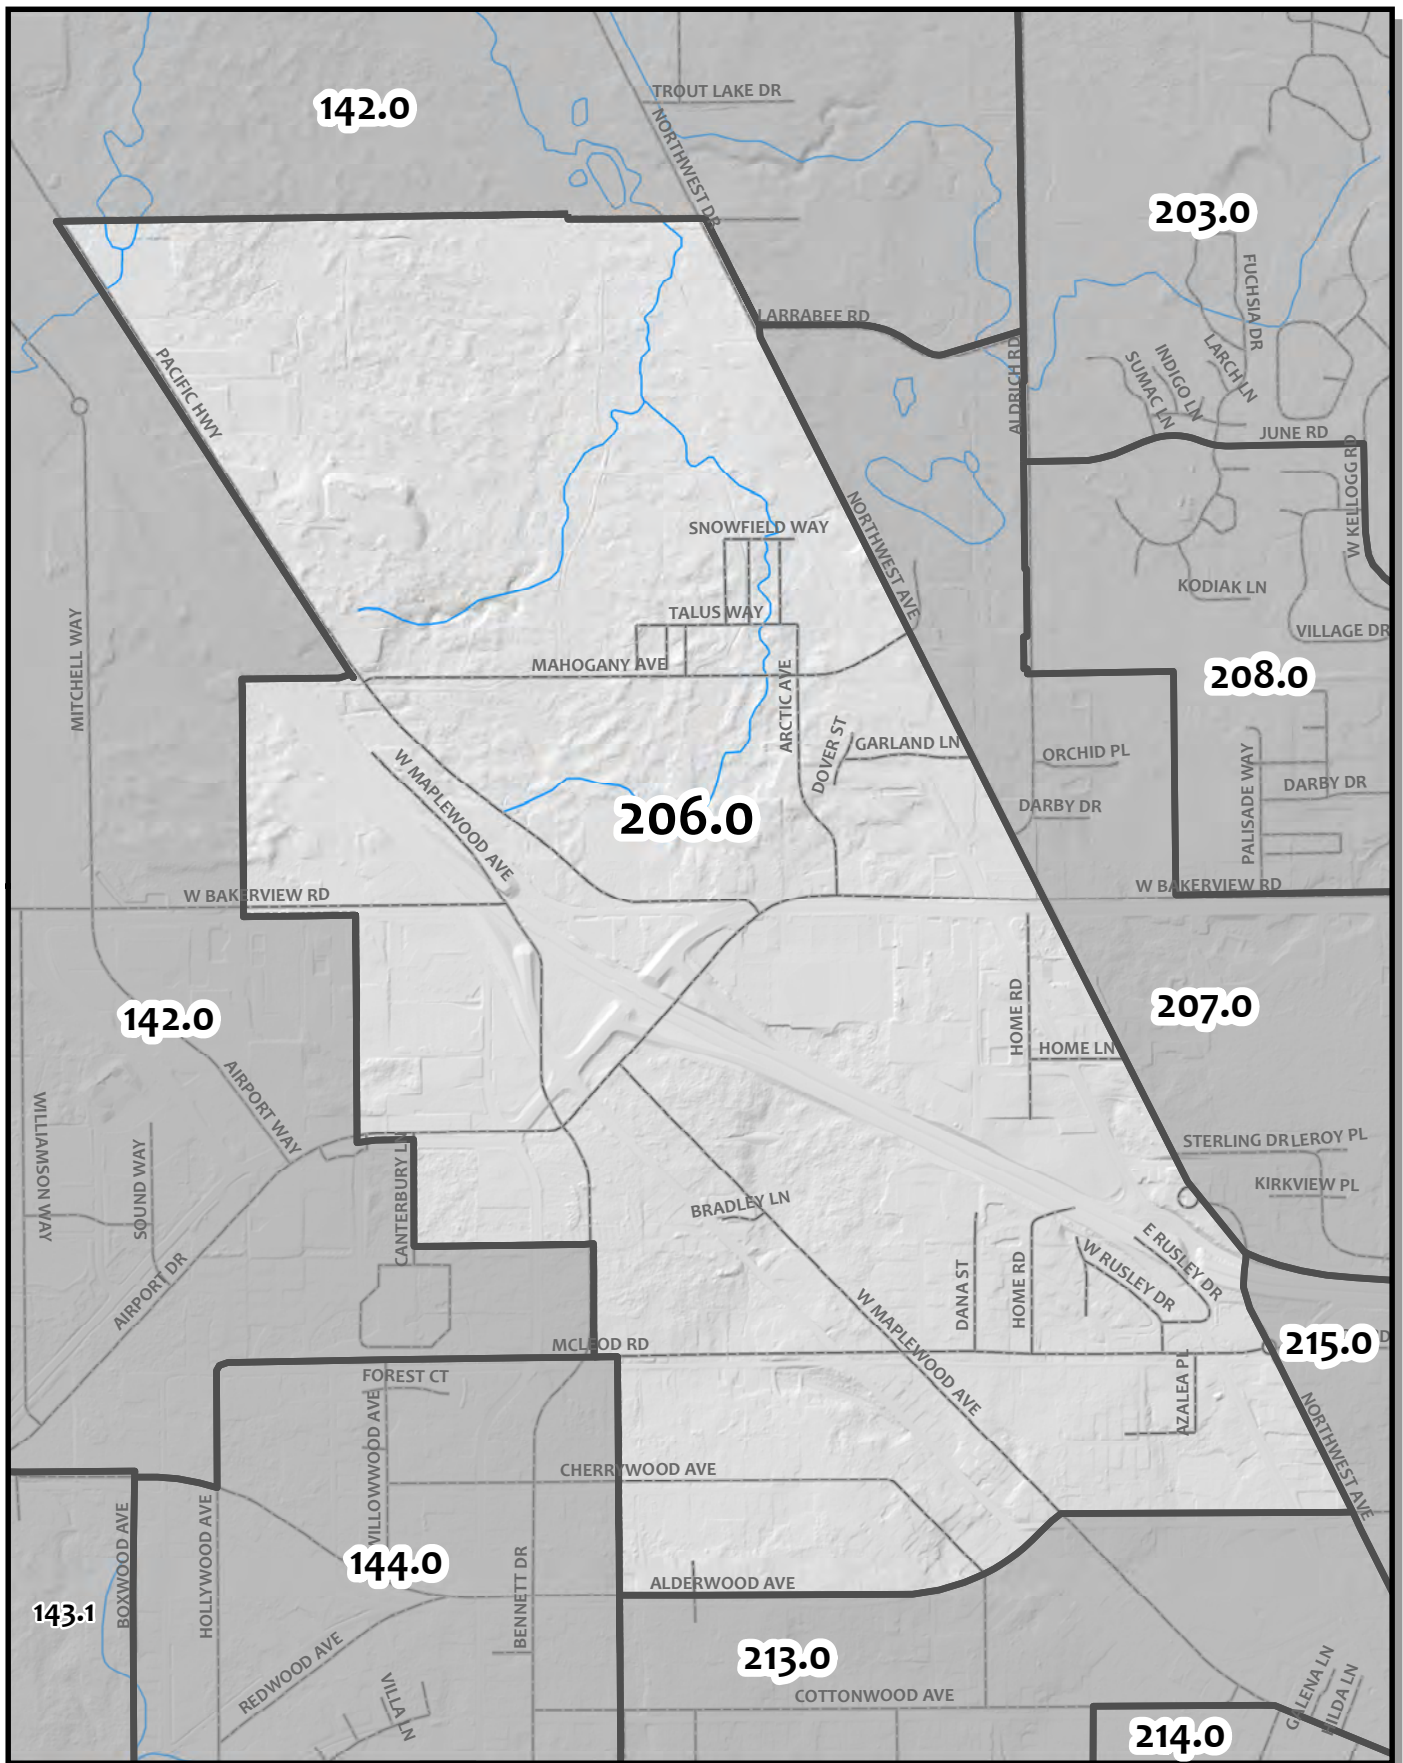

Whatcom County Precinct 206

City of Bellingham Ward 1
County Council District 2
Legislative District 42
Congressional District 2