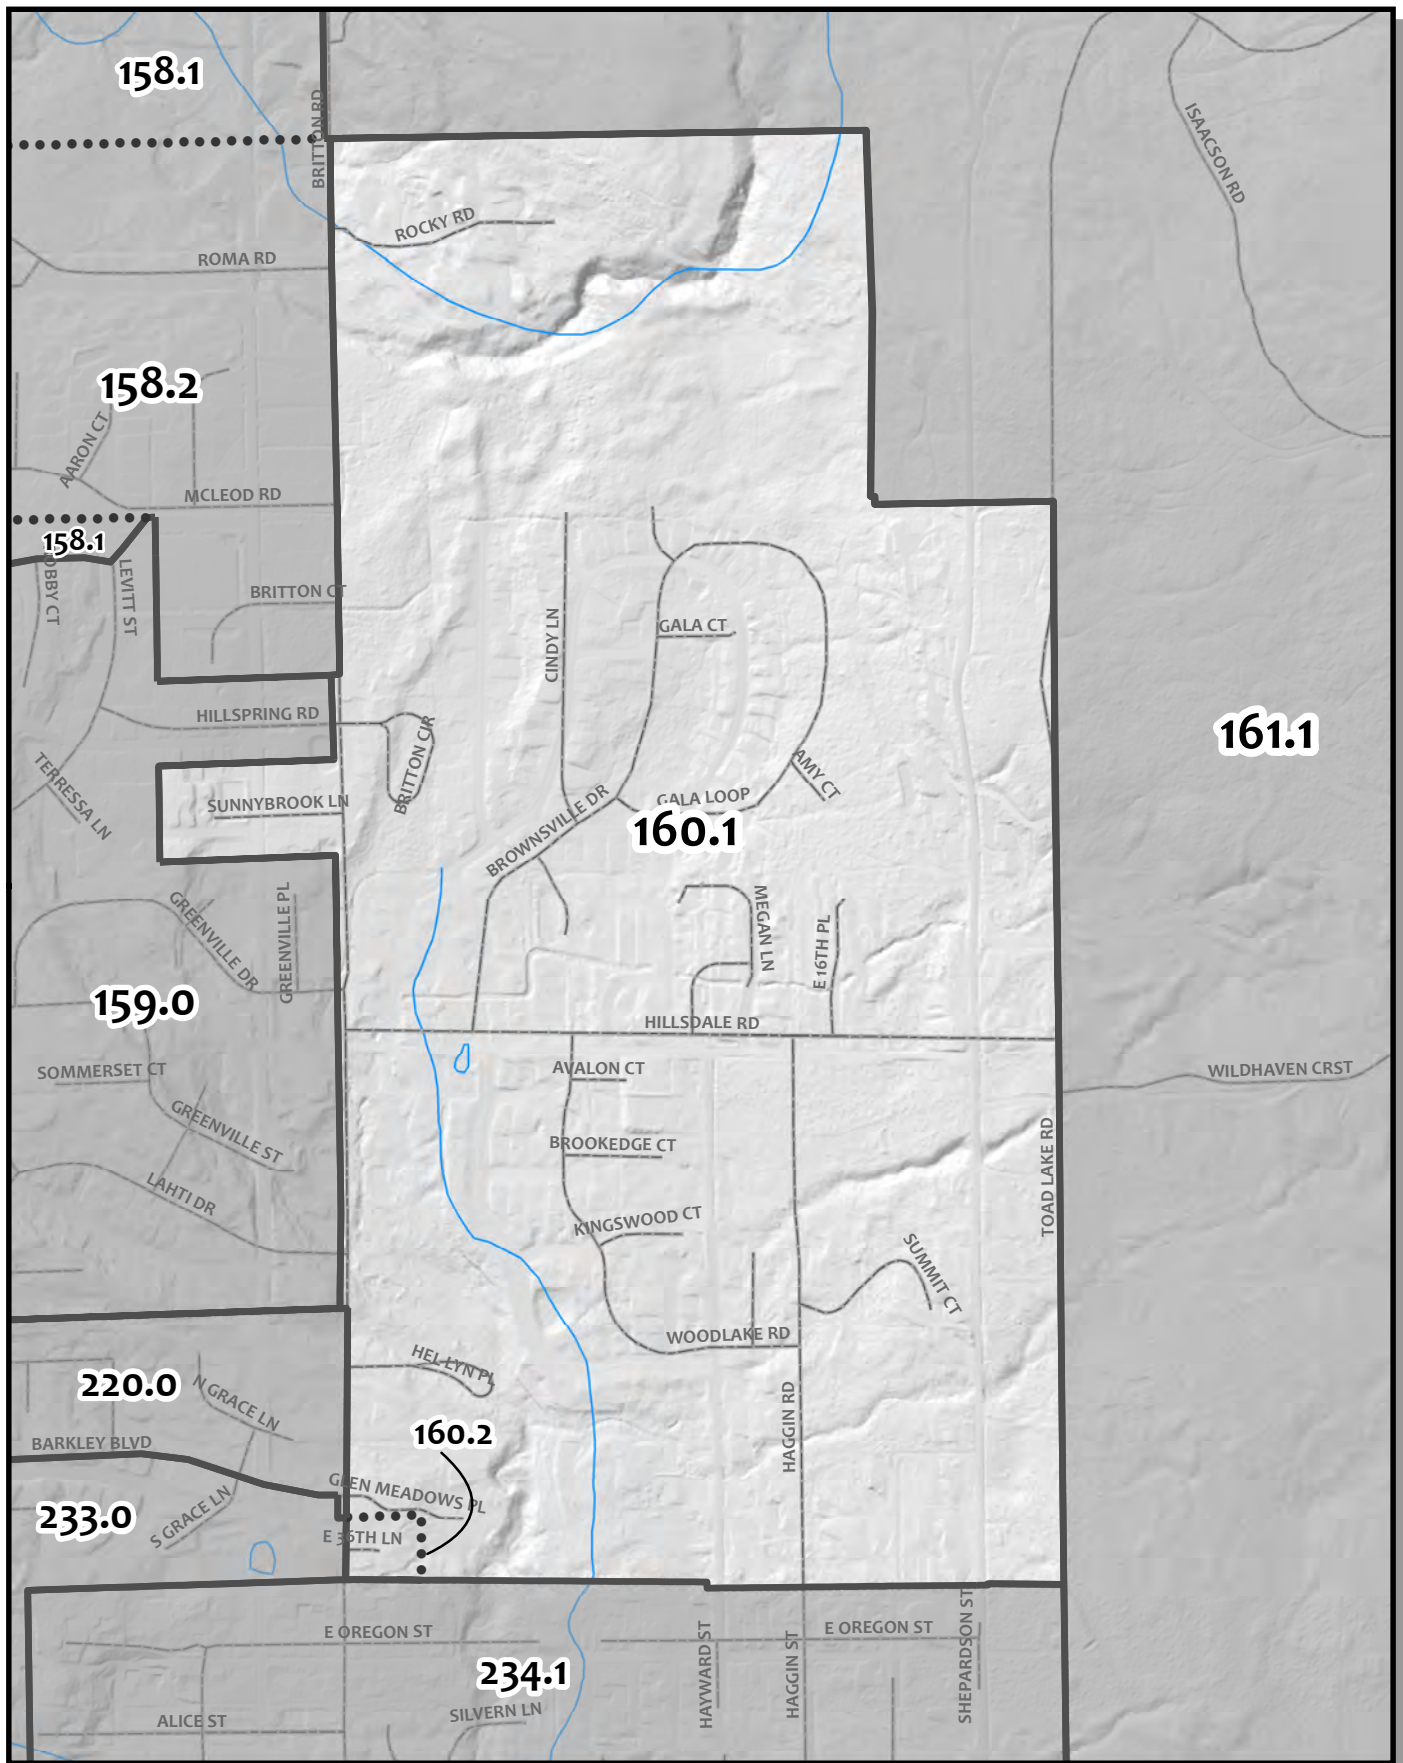

Whatcom County Precinct 160

County Council District 3
Legislative District 40
Congressional District 2

0 137.5 275 550
Feet