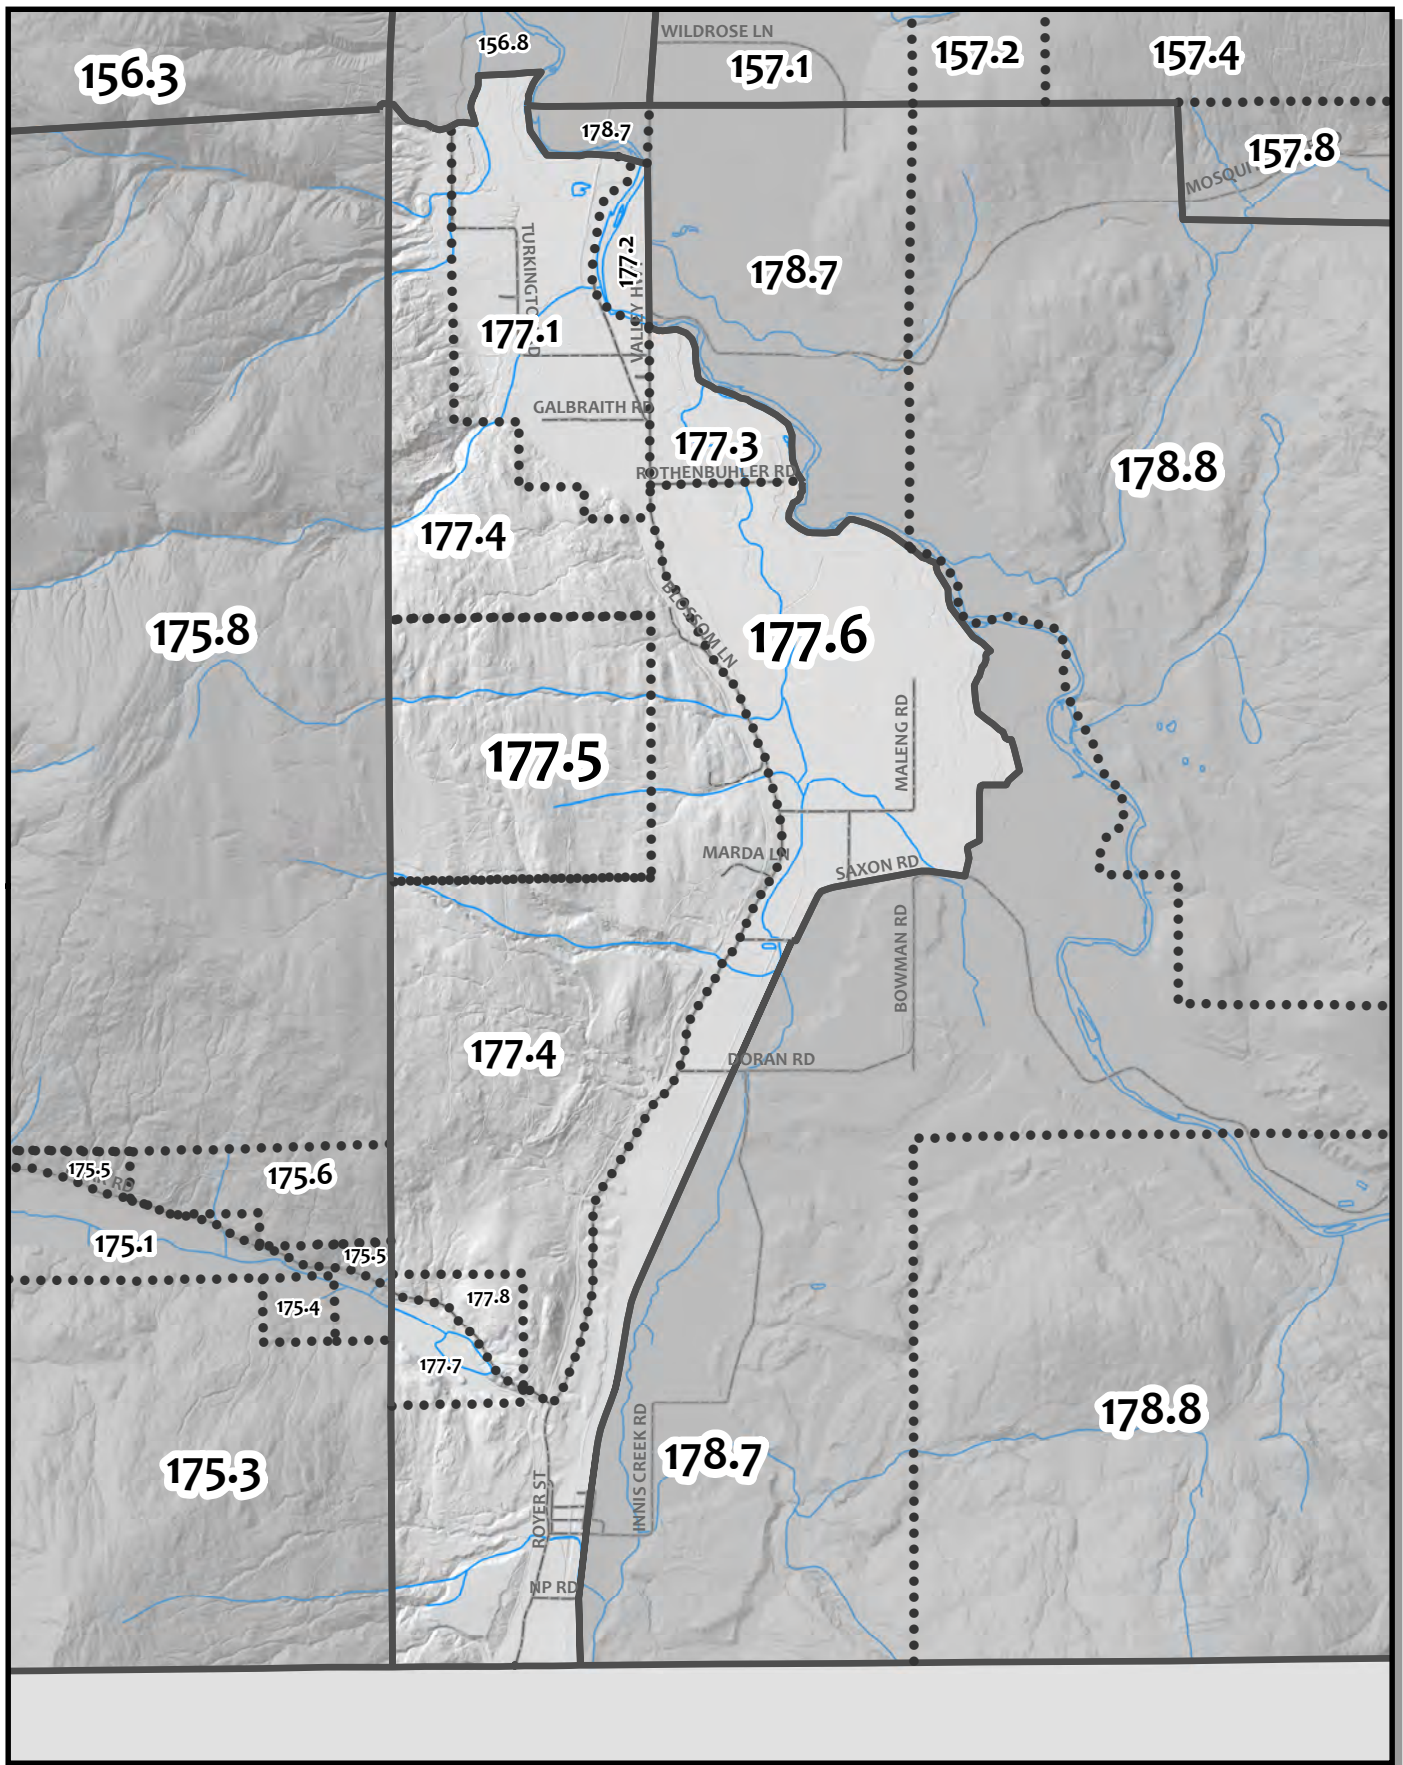

Whatcom County Precinct 177

County Council District 3
Legislative District 40
Congressional District 2

0 750 1,500 3,000
Feet