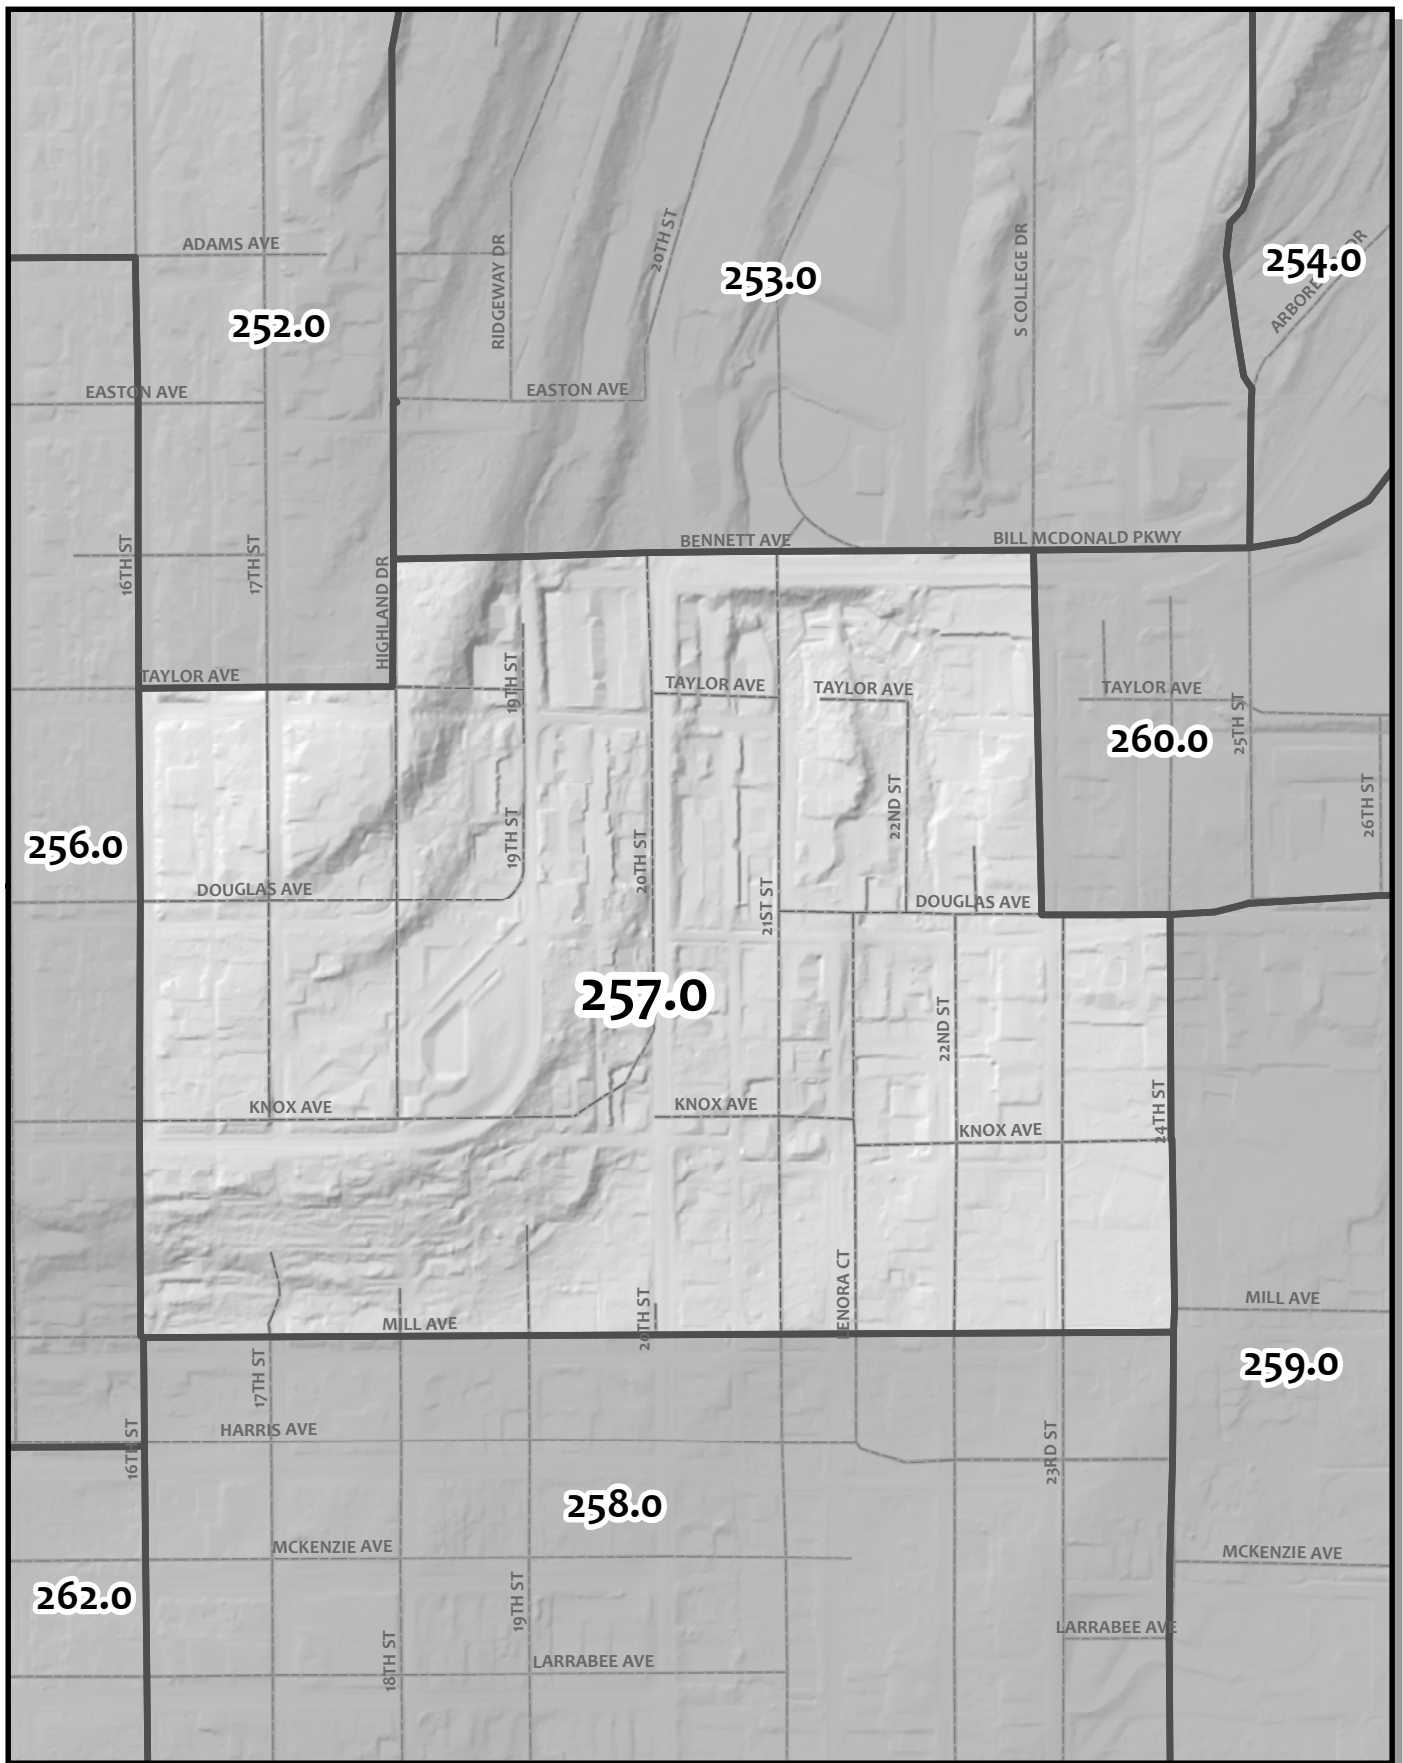

Whatcom County Precinct 257

City of Bellingham Ward 6
County Council District 1
Legislative District 40
Congressional District 2

0 95 190 380
Feet