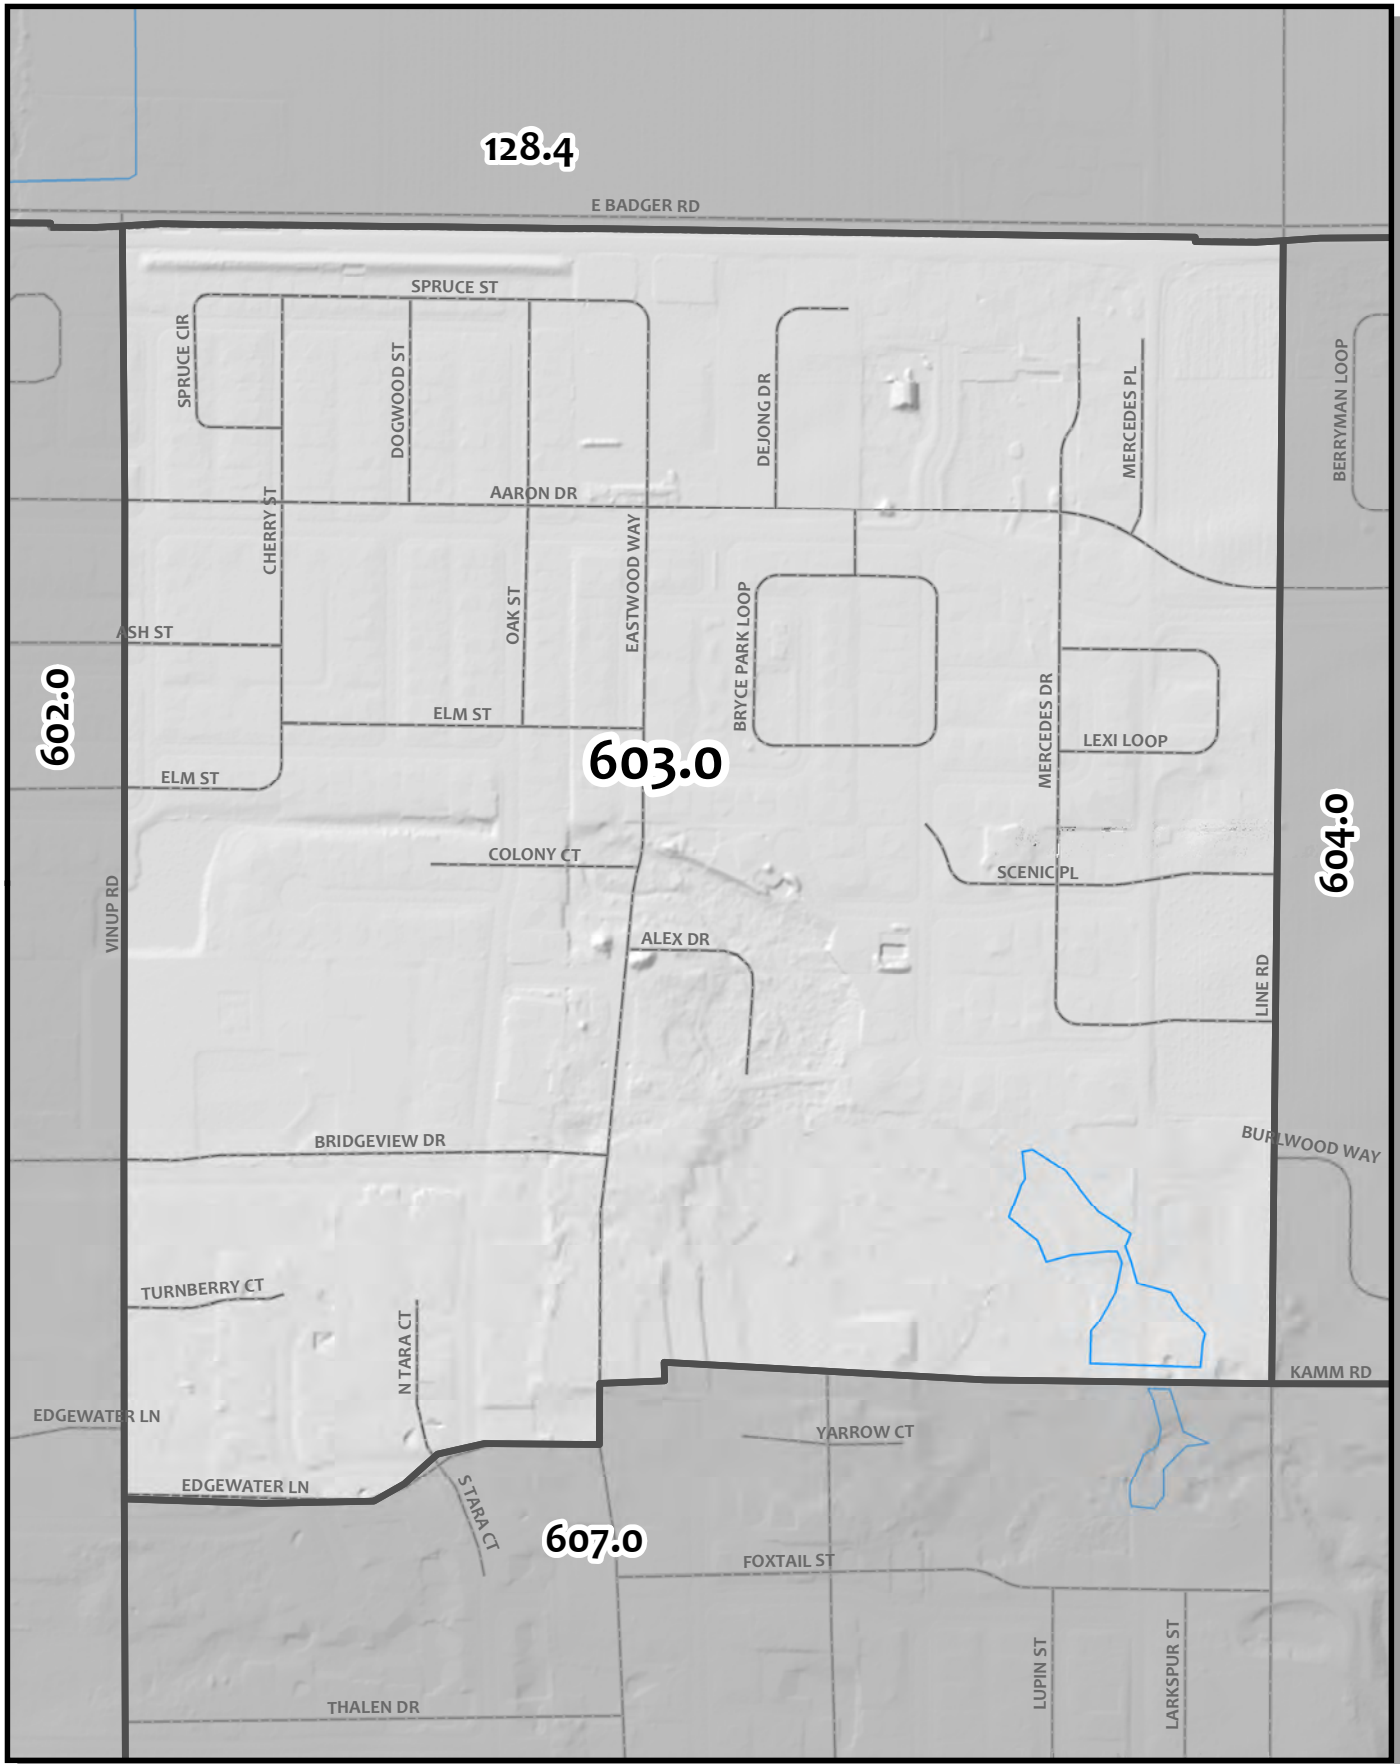

Whatcom County Precinct 603
City of Lynden
County Council District 4
Legislative District 42
Congressional District 2