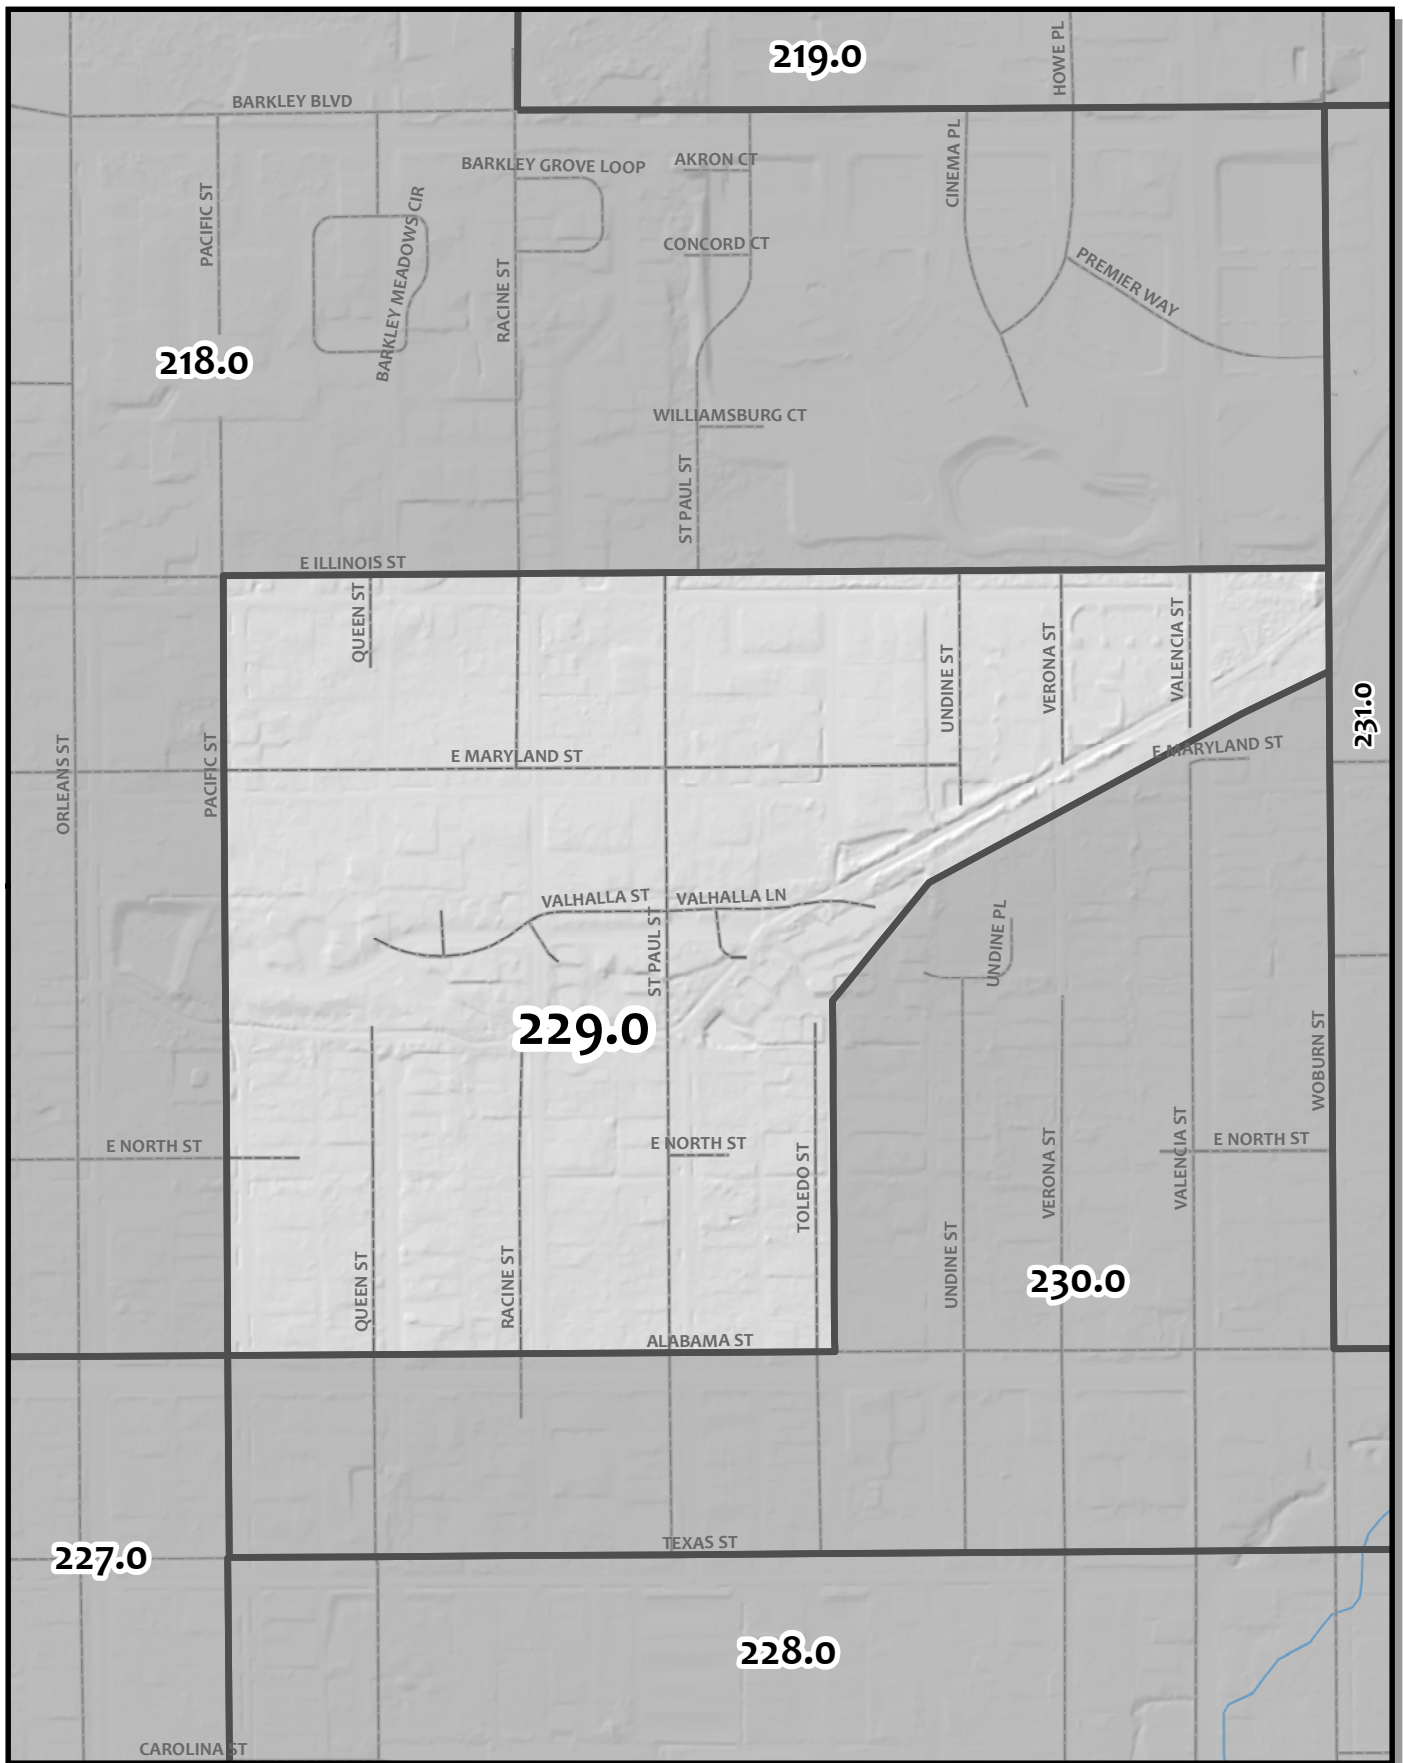

Whatcom County Precinct 229
City of Bellingham Ward 4
County Council District 2
Legislative District 42
Congressional District 2