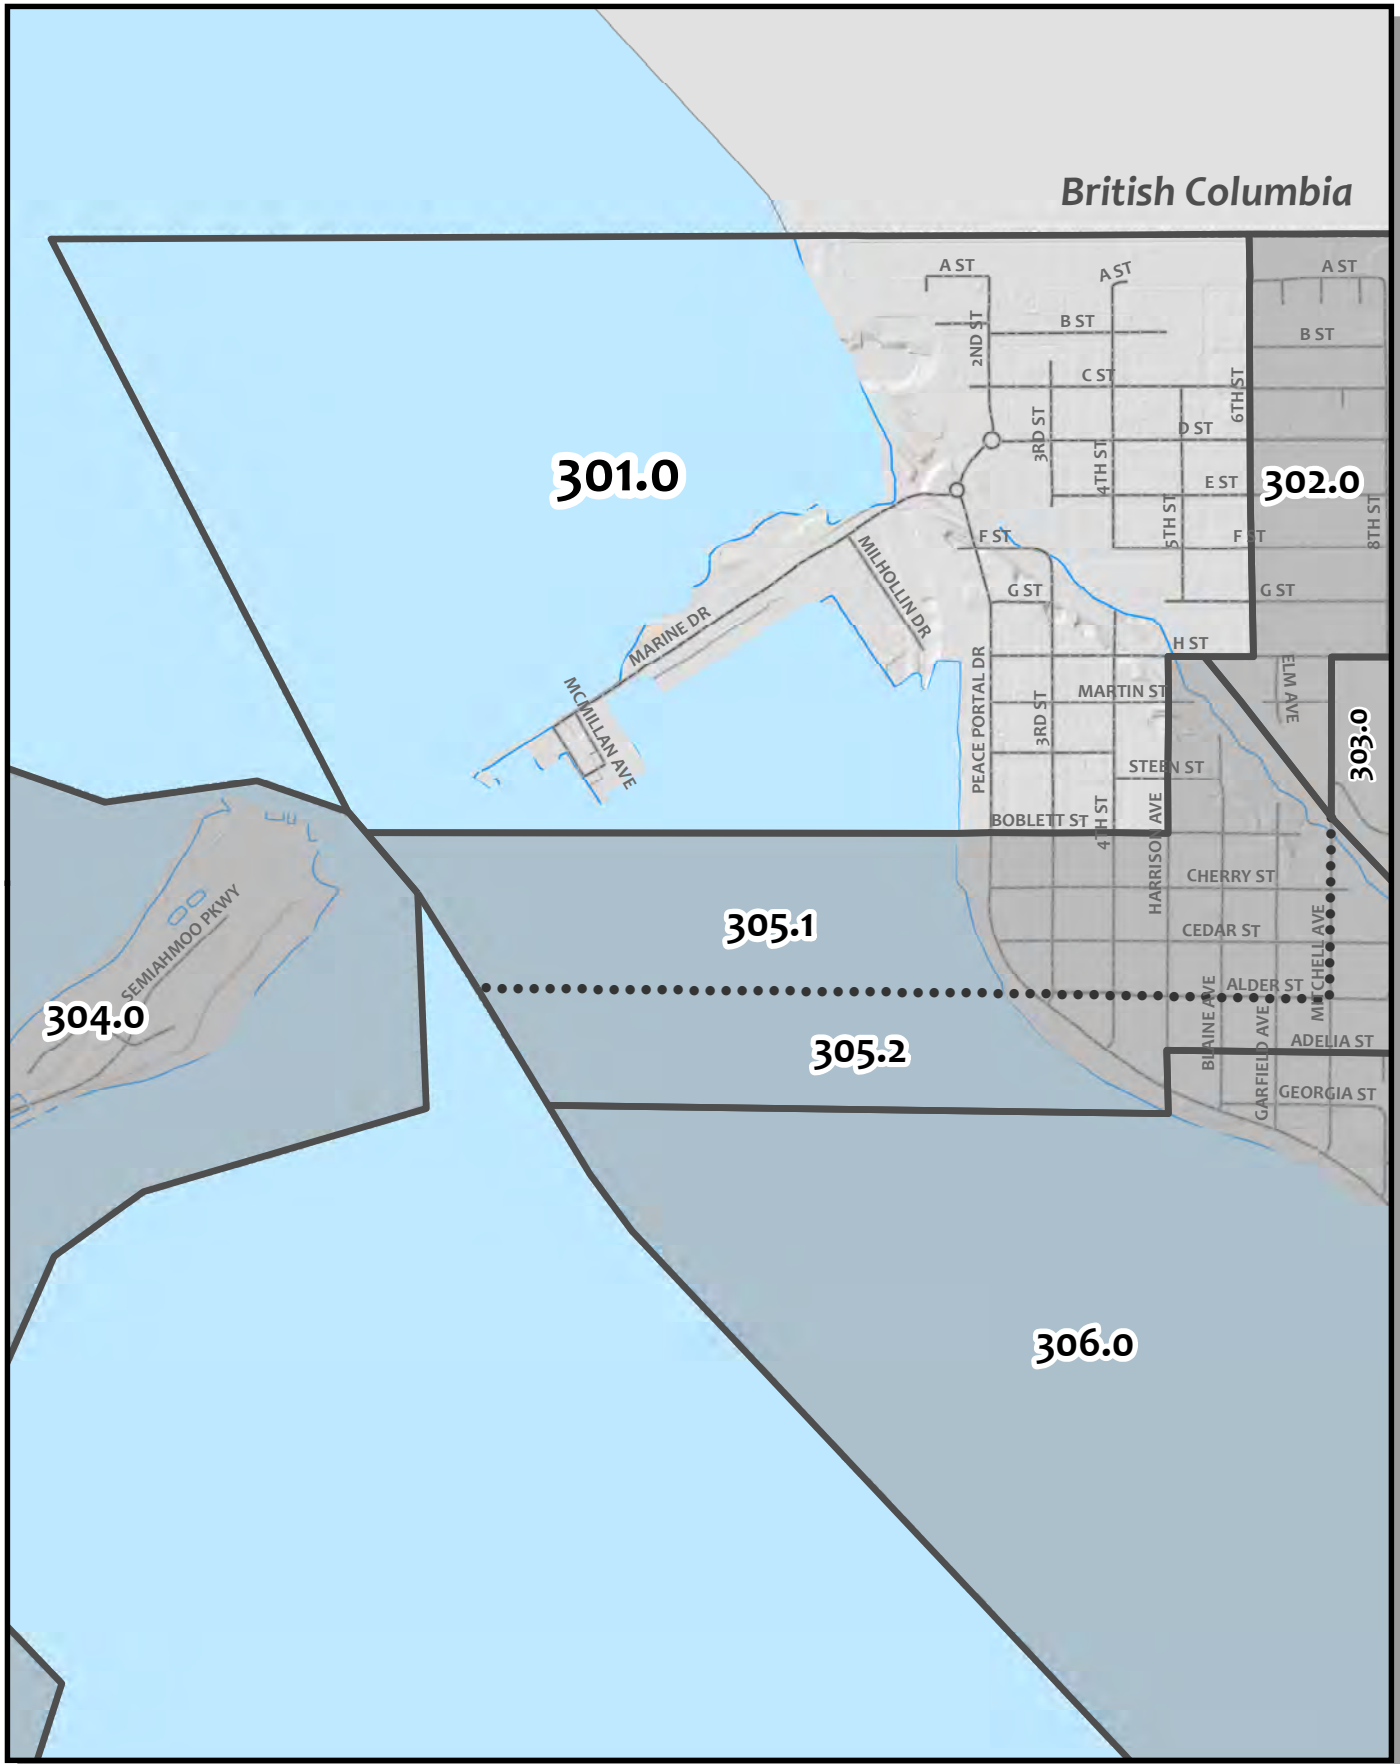

Whatcom County Precinct 301
City of Blaine Ward 3
County Council District 5
Legislative District 42
Congressional District 2