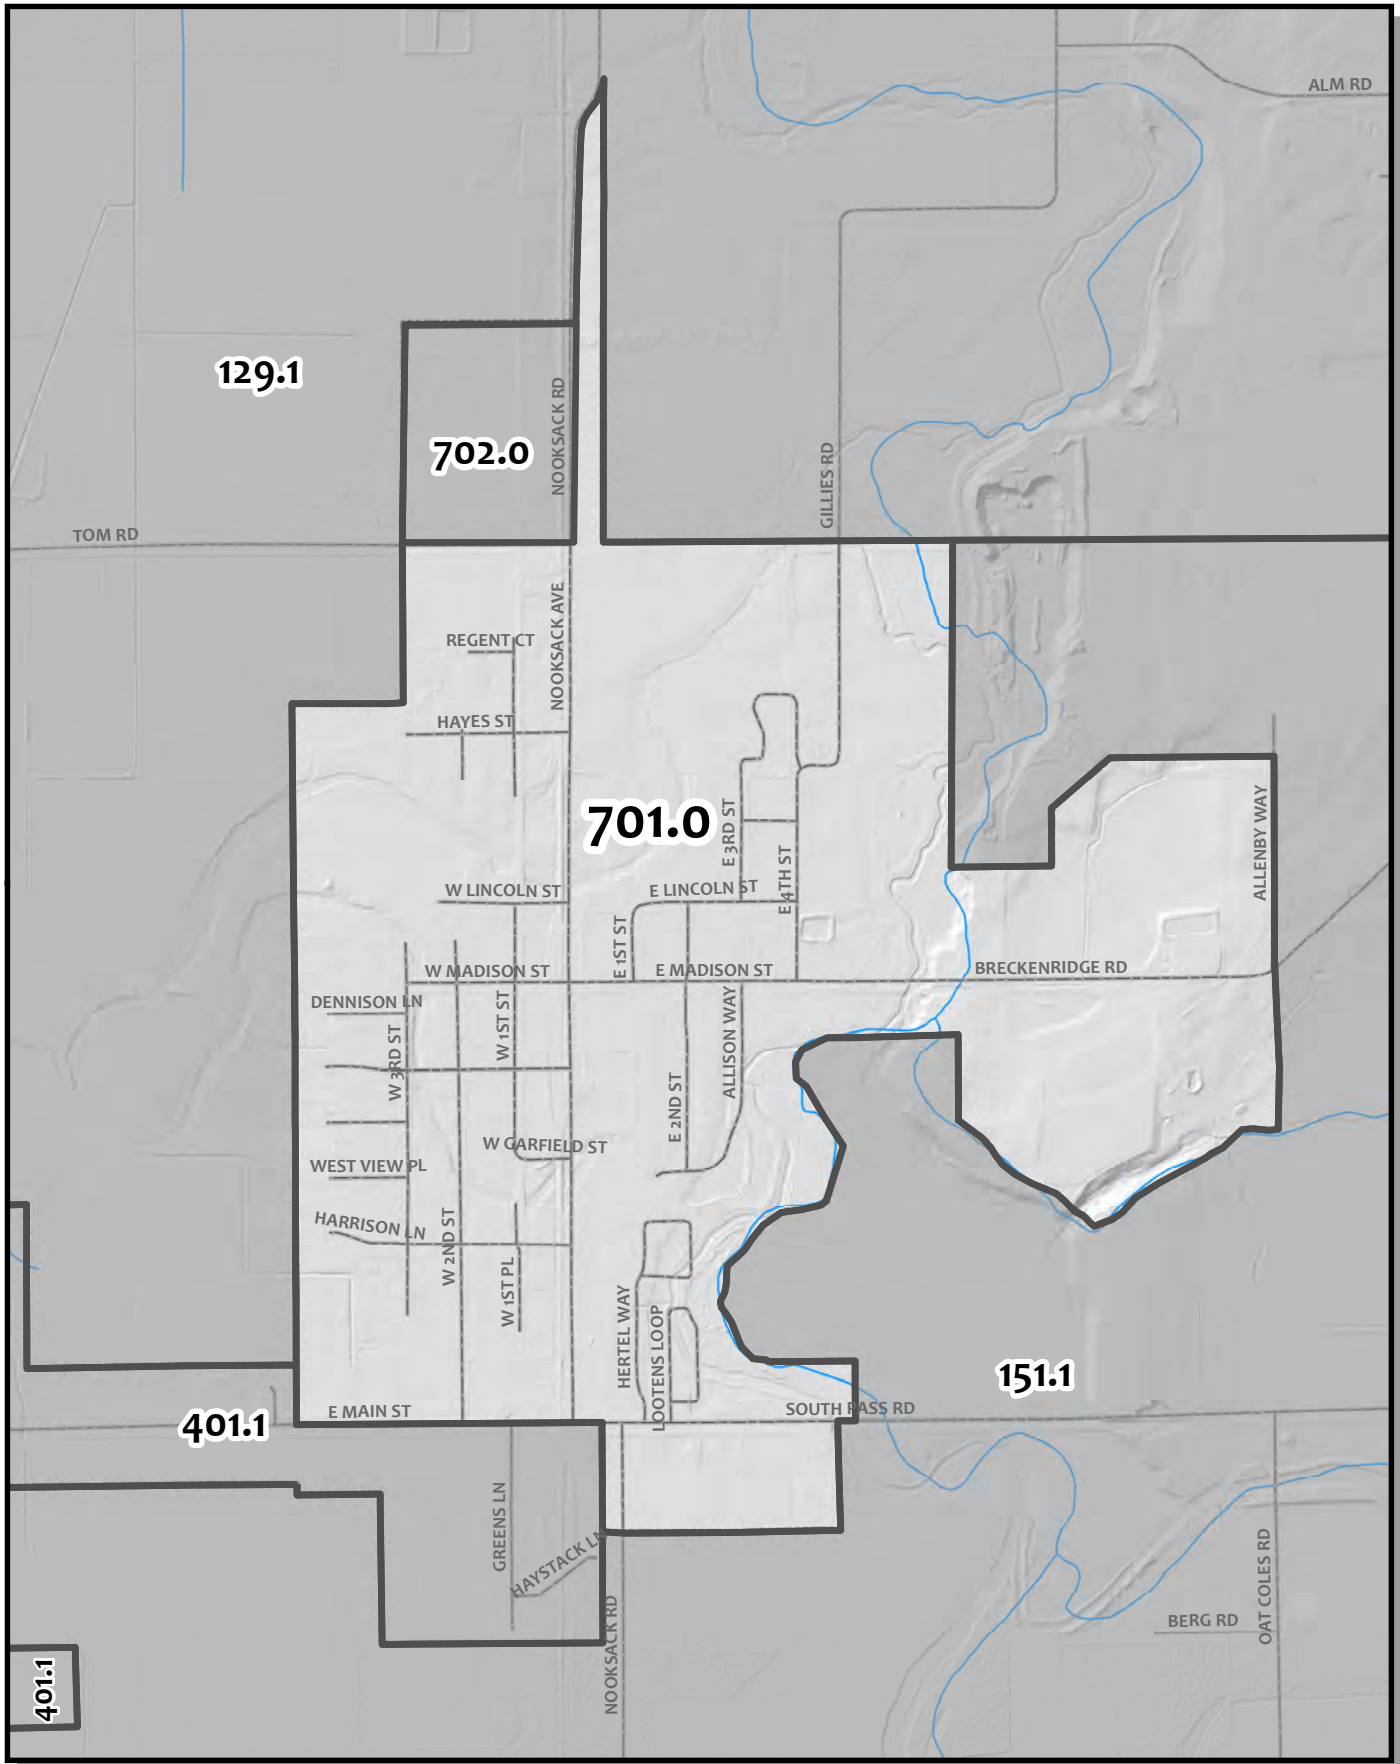

Whatcom County Precinct 701
County Council District 3
Legislative District 42
Congressional District 2