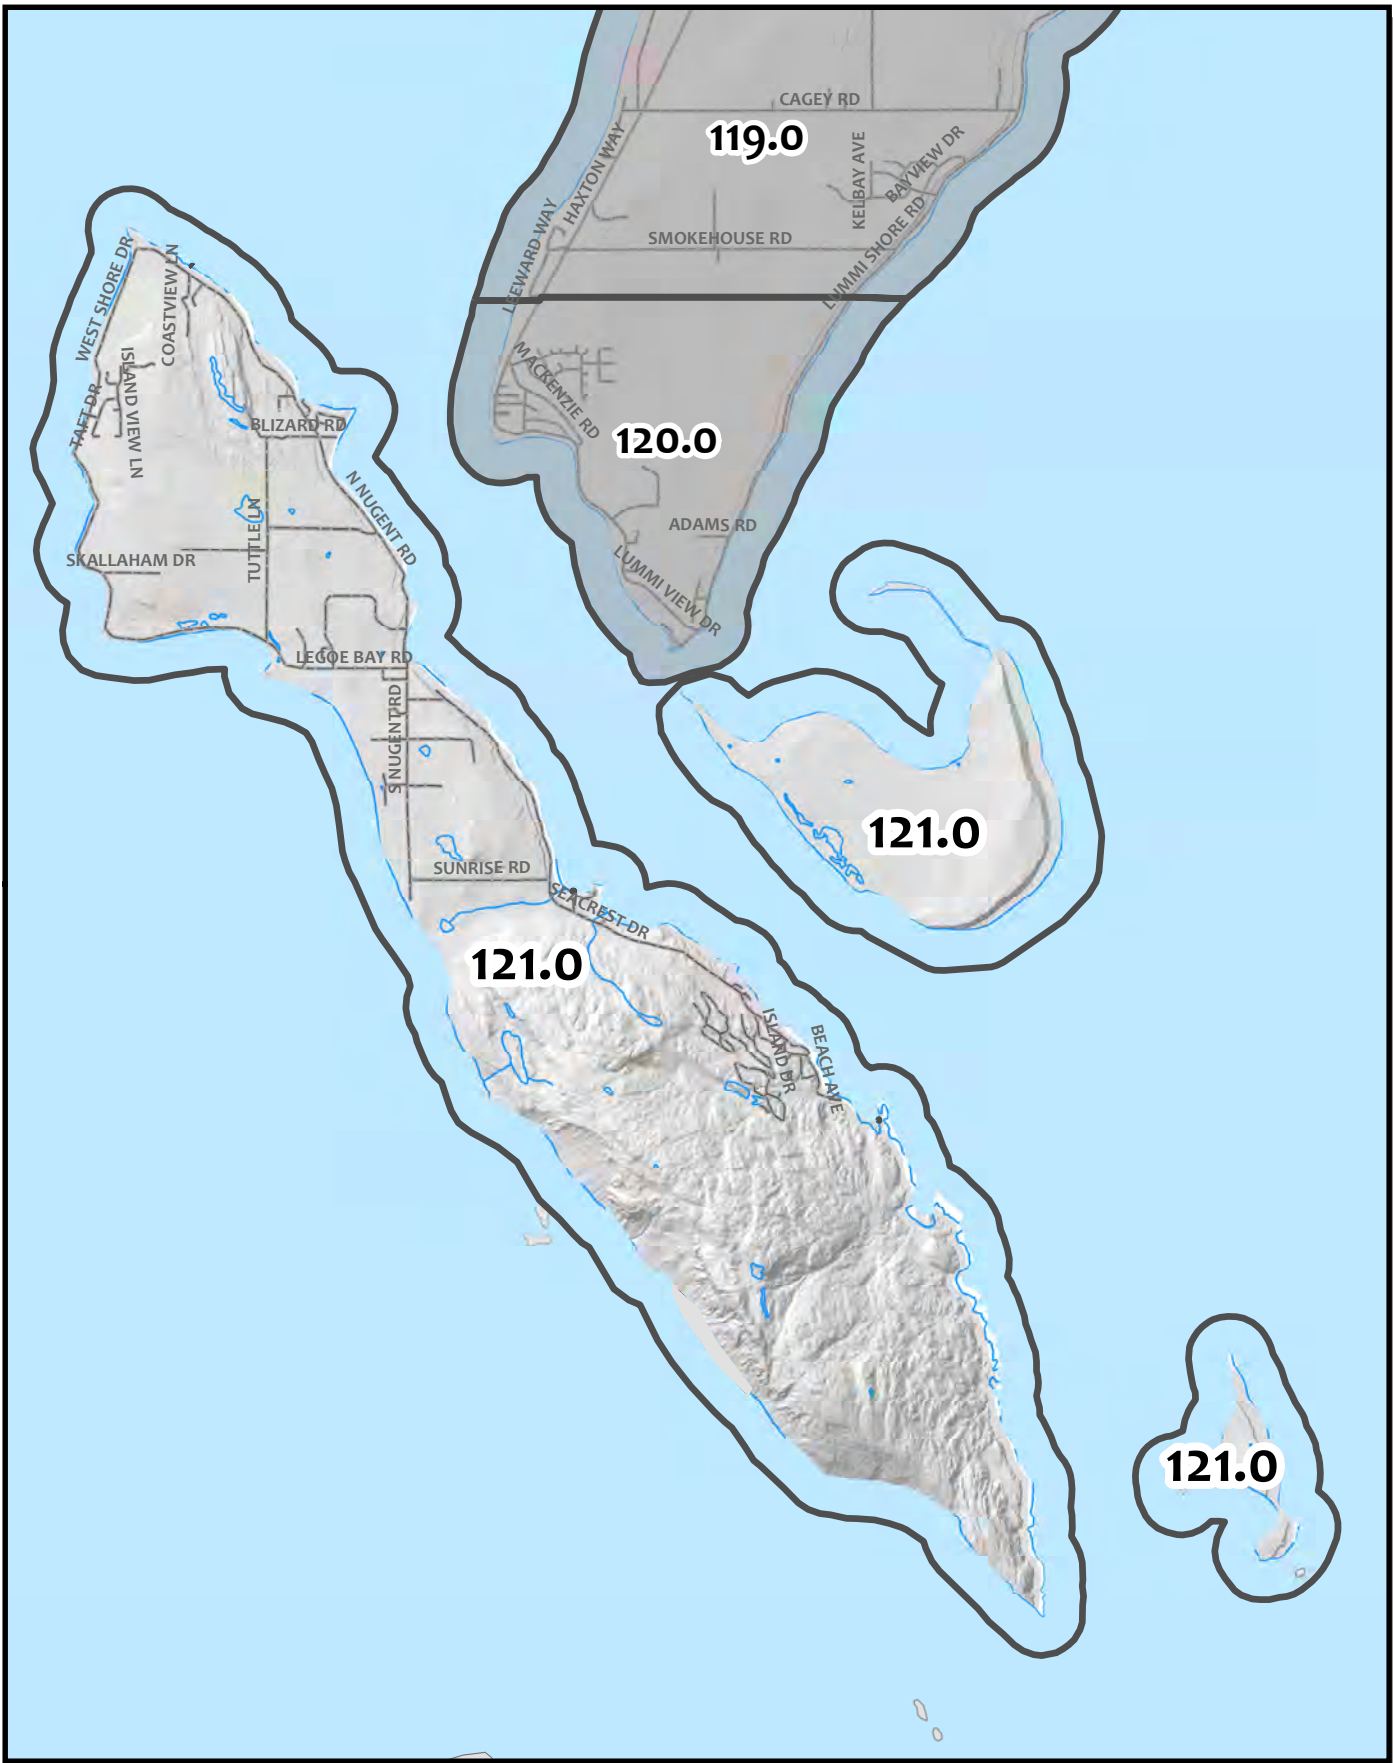

Whatcom County Precinct 121

County Council District 5
Legislative District 42
Congressional District 2