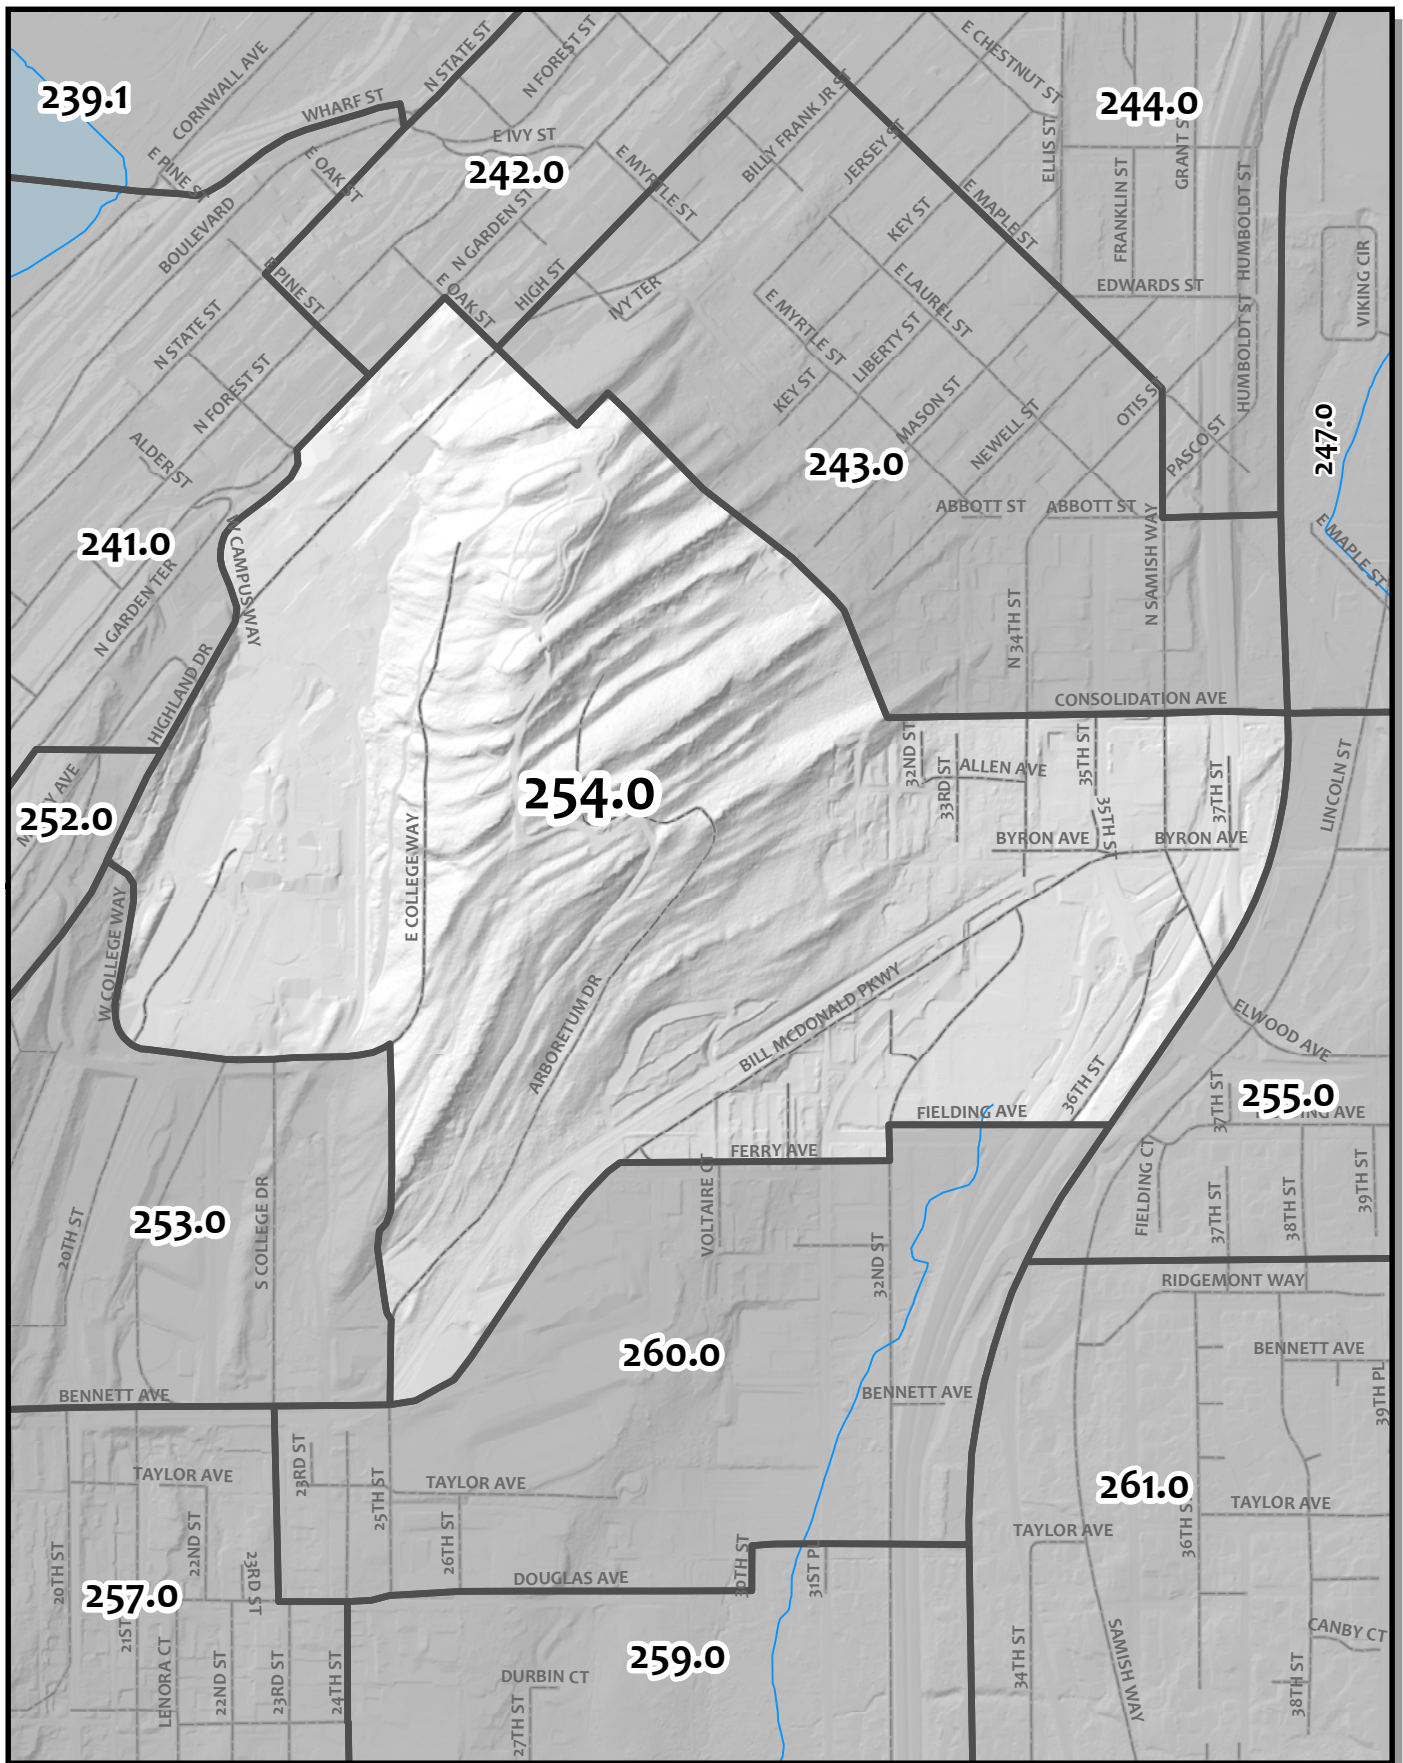

Whatcom County Precinct 254
City of Bellingham Ward 5
County Council District 1
Legislative District 40
Congressional District 2