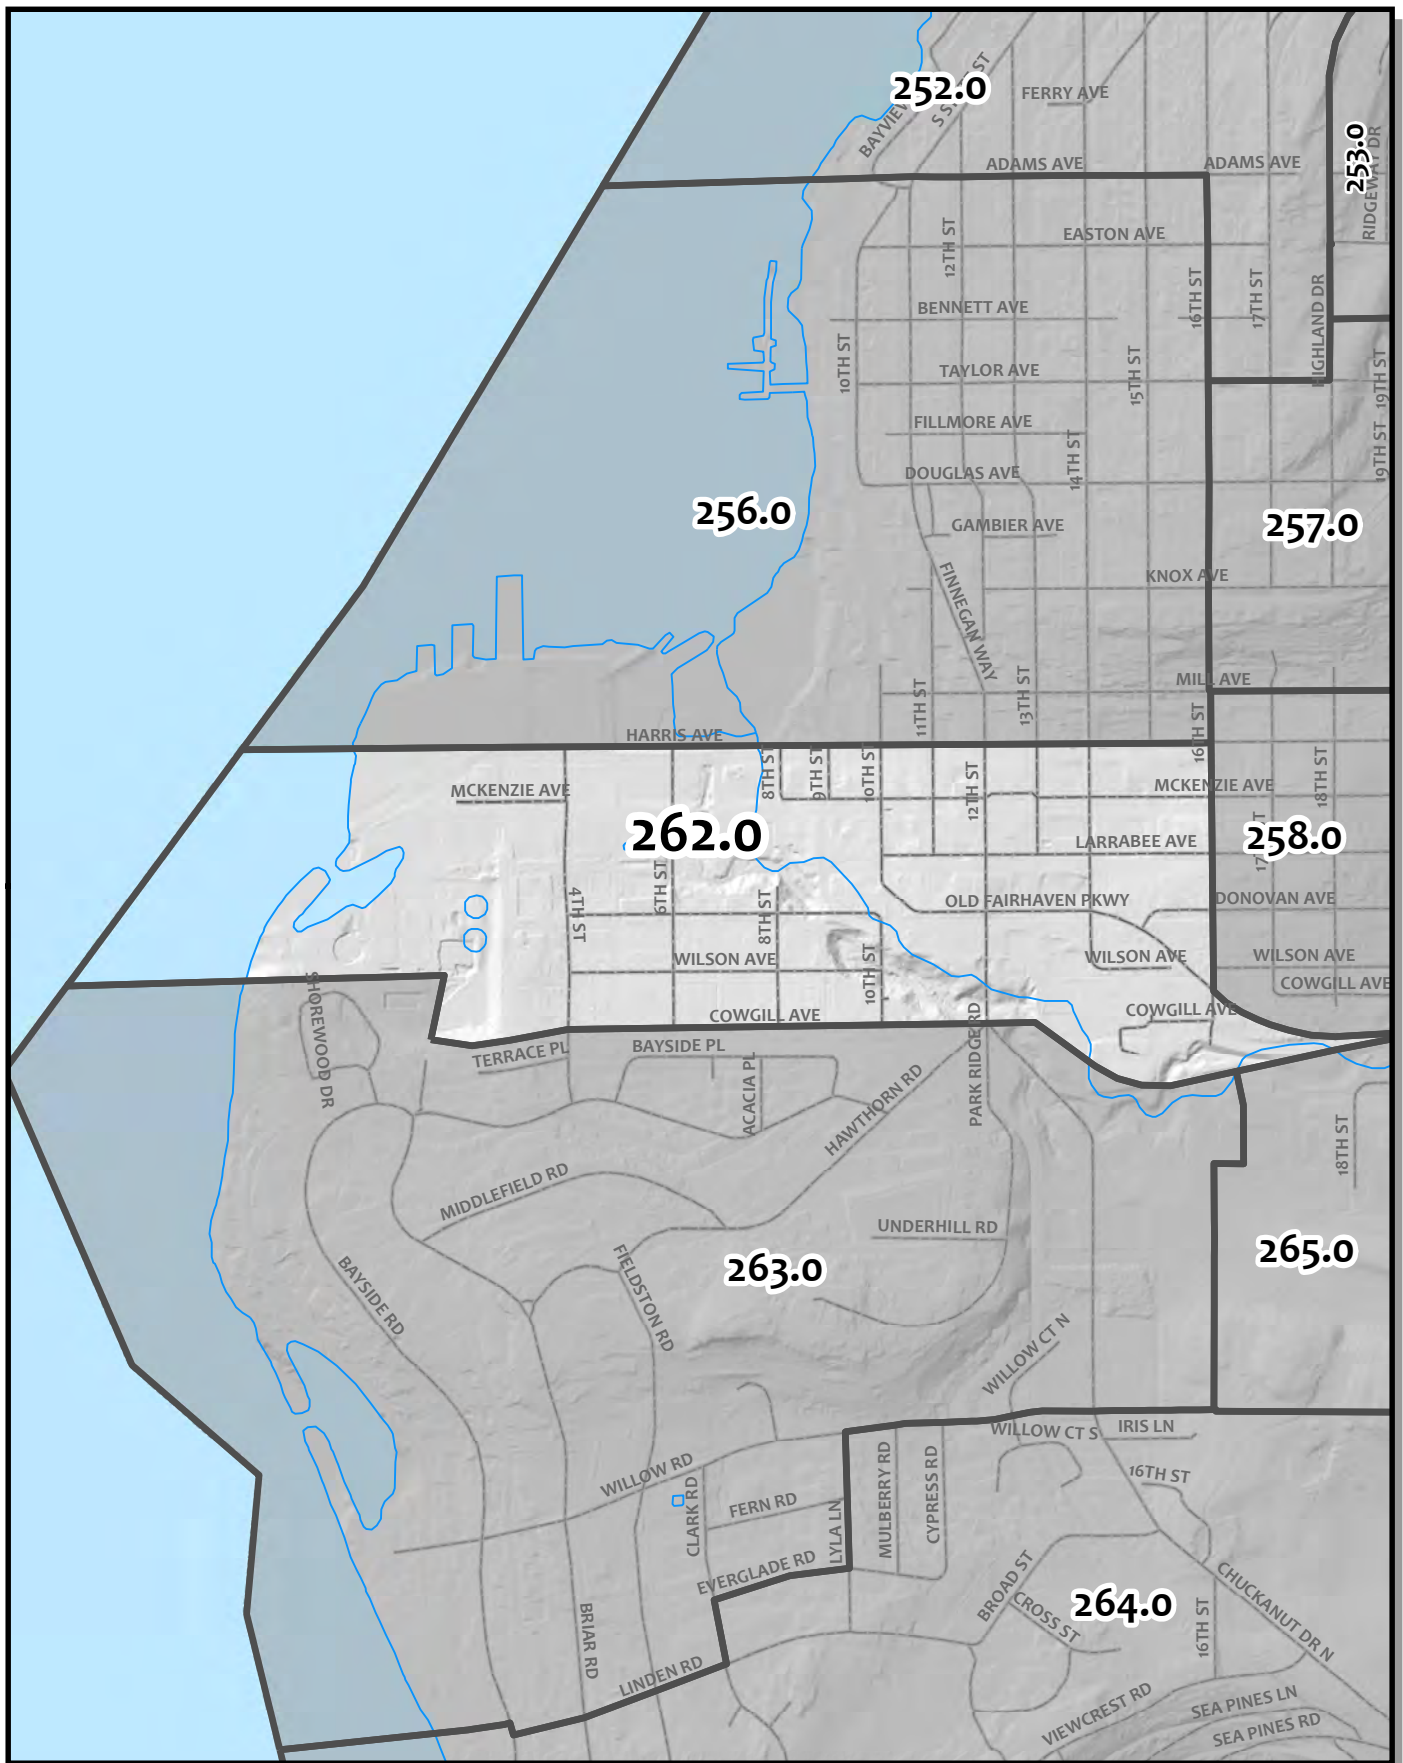

Whatcom County Precinct 262

City of Bellingham Ward 6
County Council District 1
Legislative District 40
Congressional District 2

0 205 410 820 Feet