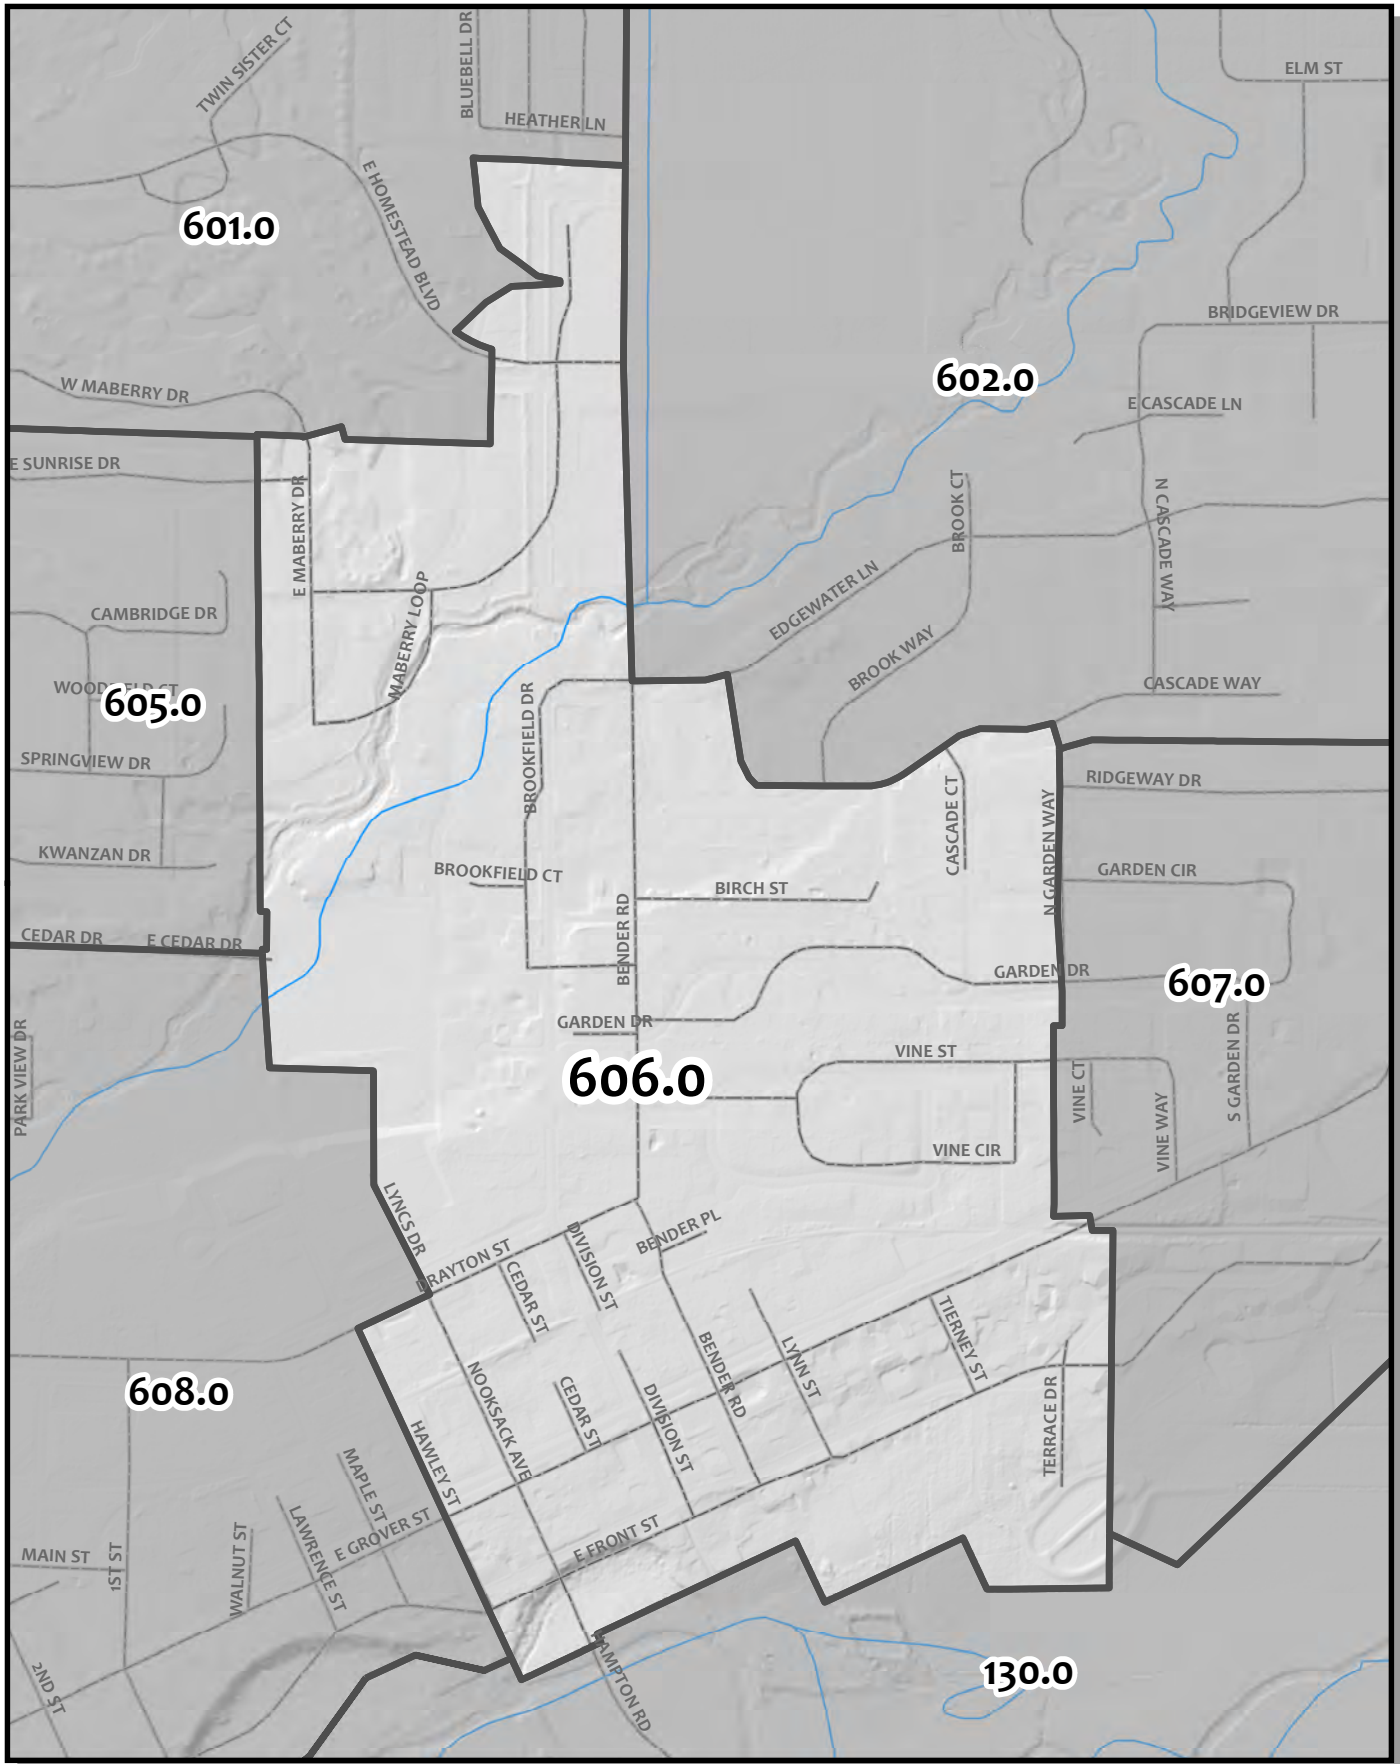

Whatcom County Precinct 606
City of Lynden
County Council District 4
Legislative District 42
Congressional District 2