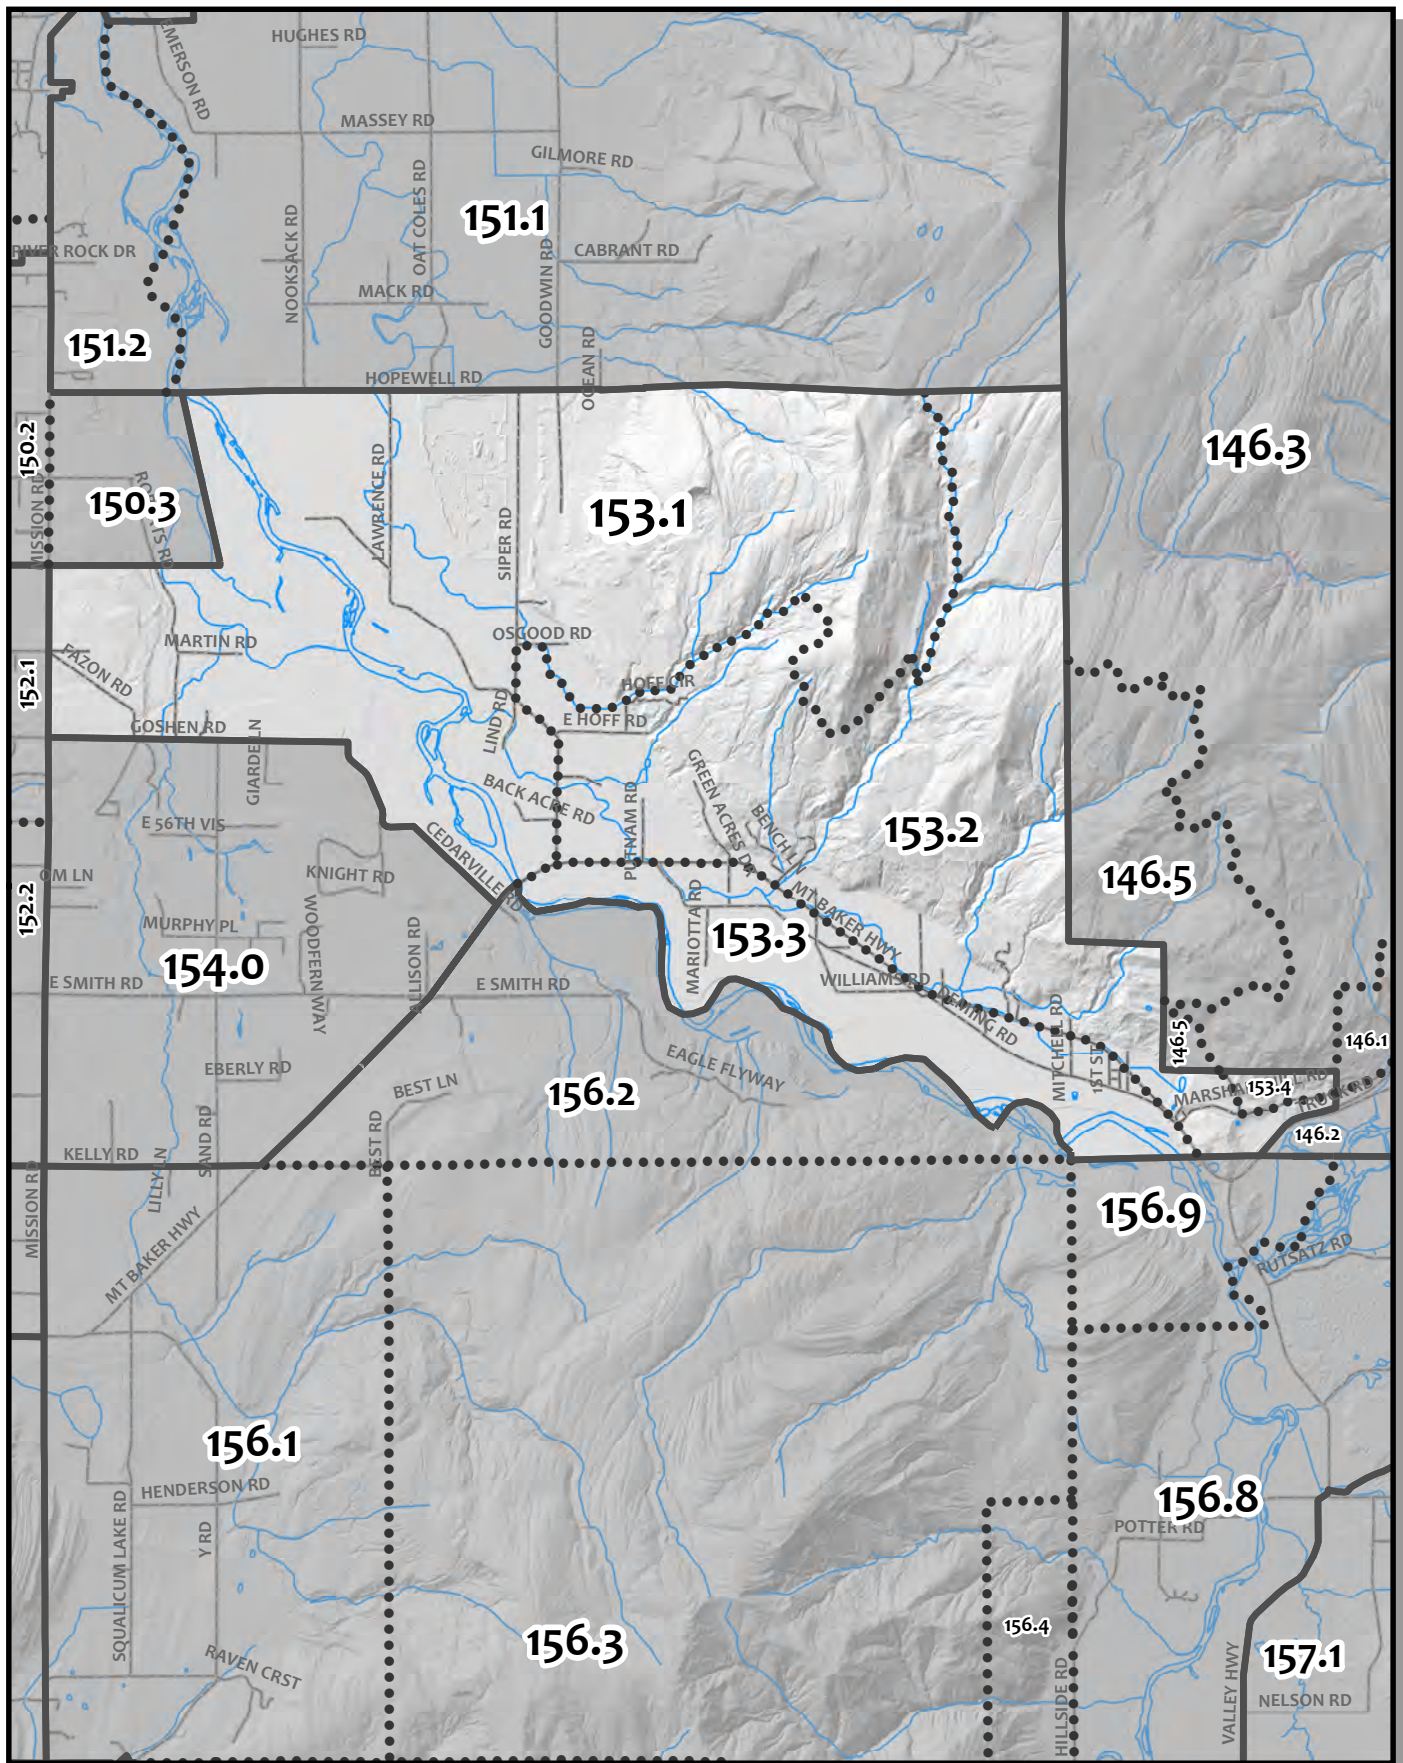

Whatcom County Precinct 153

County Council District 3
Legislative District 42
Congressional District 2