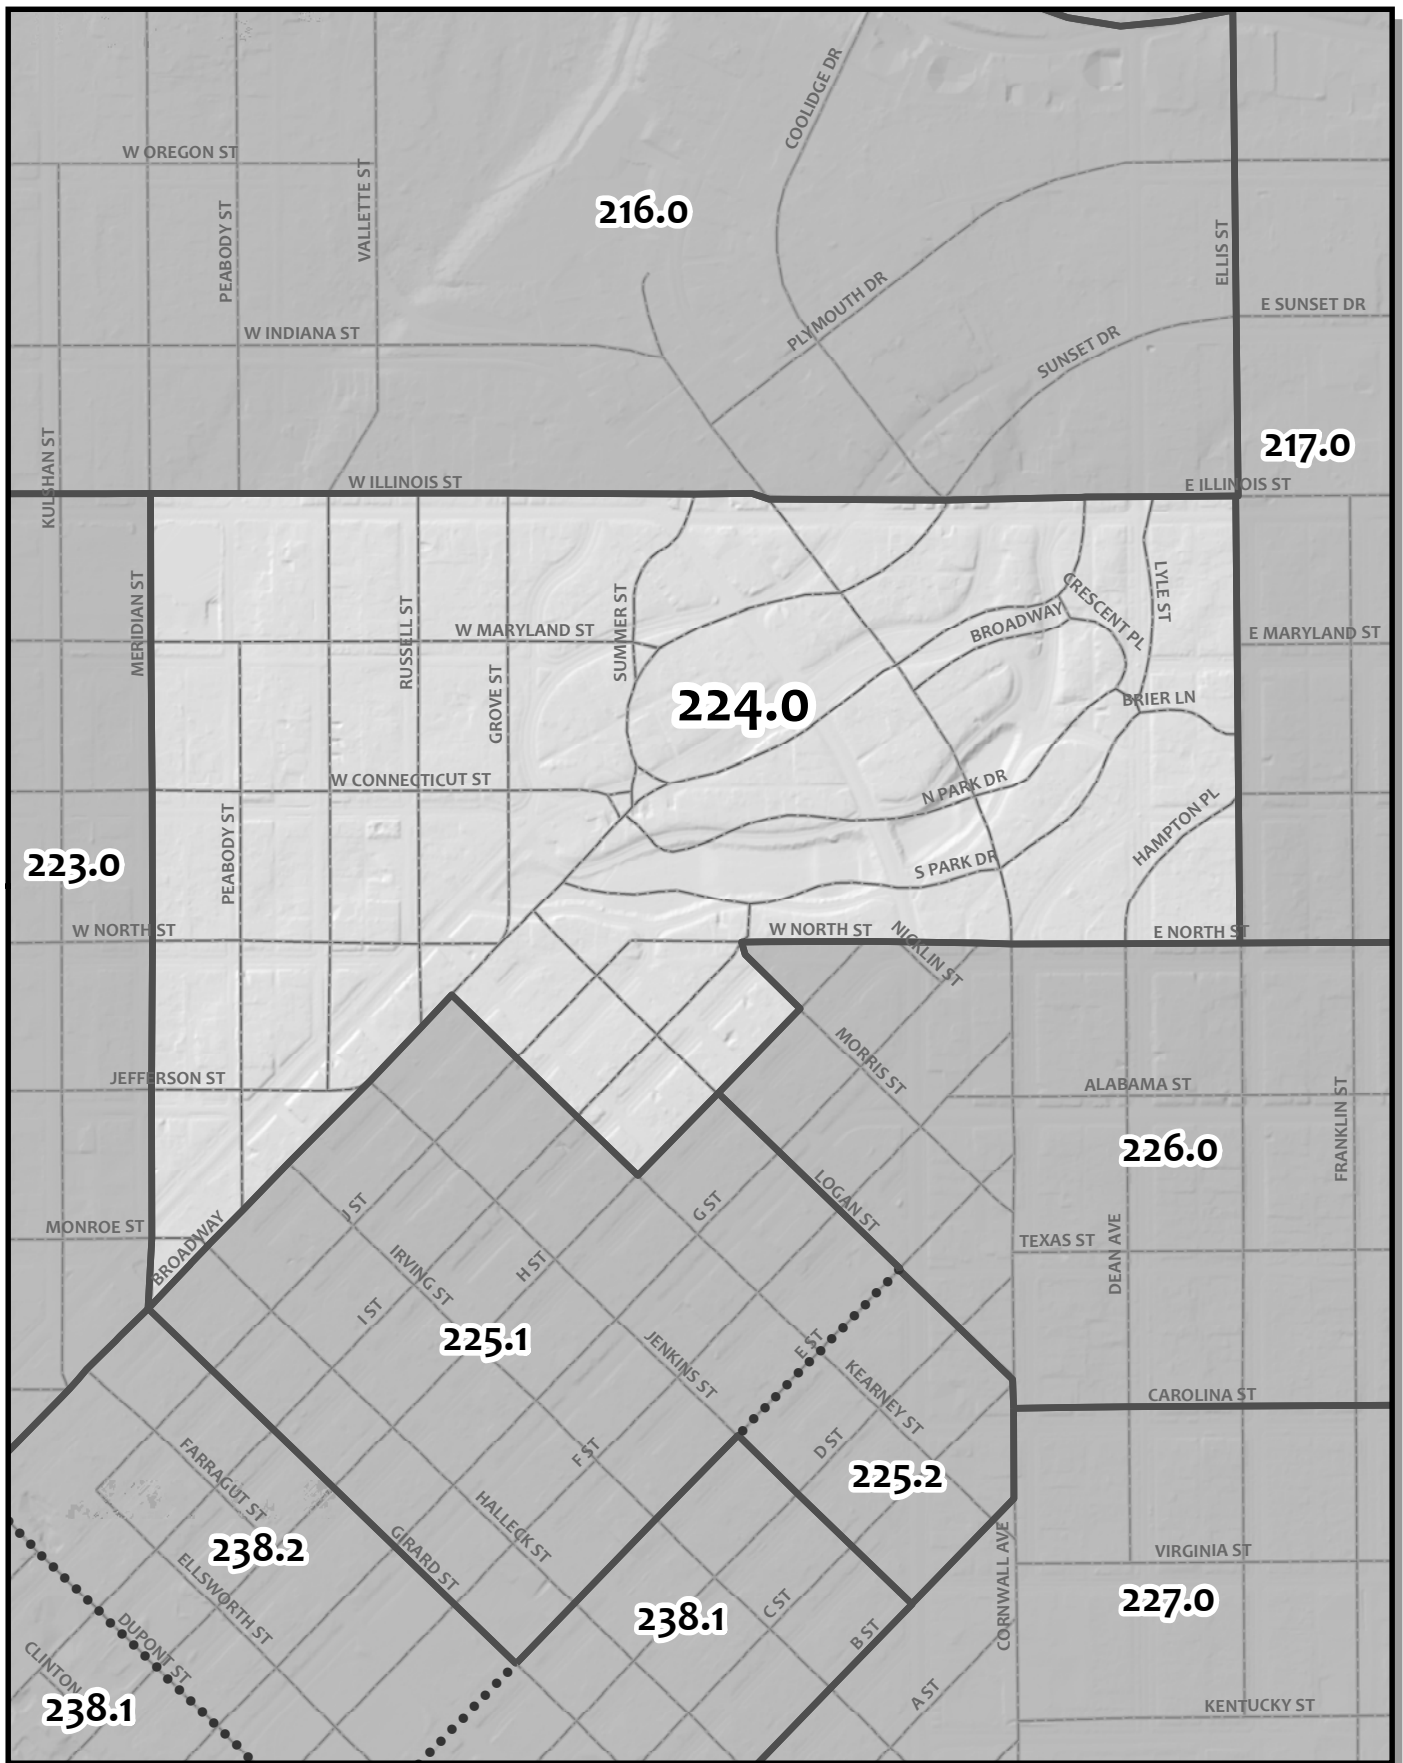

Whatcom County Precinct 224

City of Bellingham Ward 2
County Council District 2
Legislative District 42
Congressional District 2

0 115 230 460 Feet