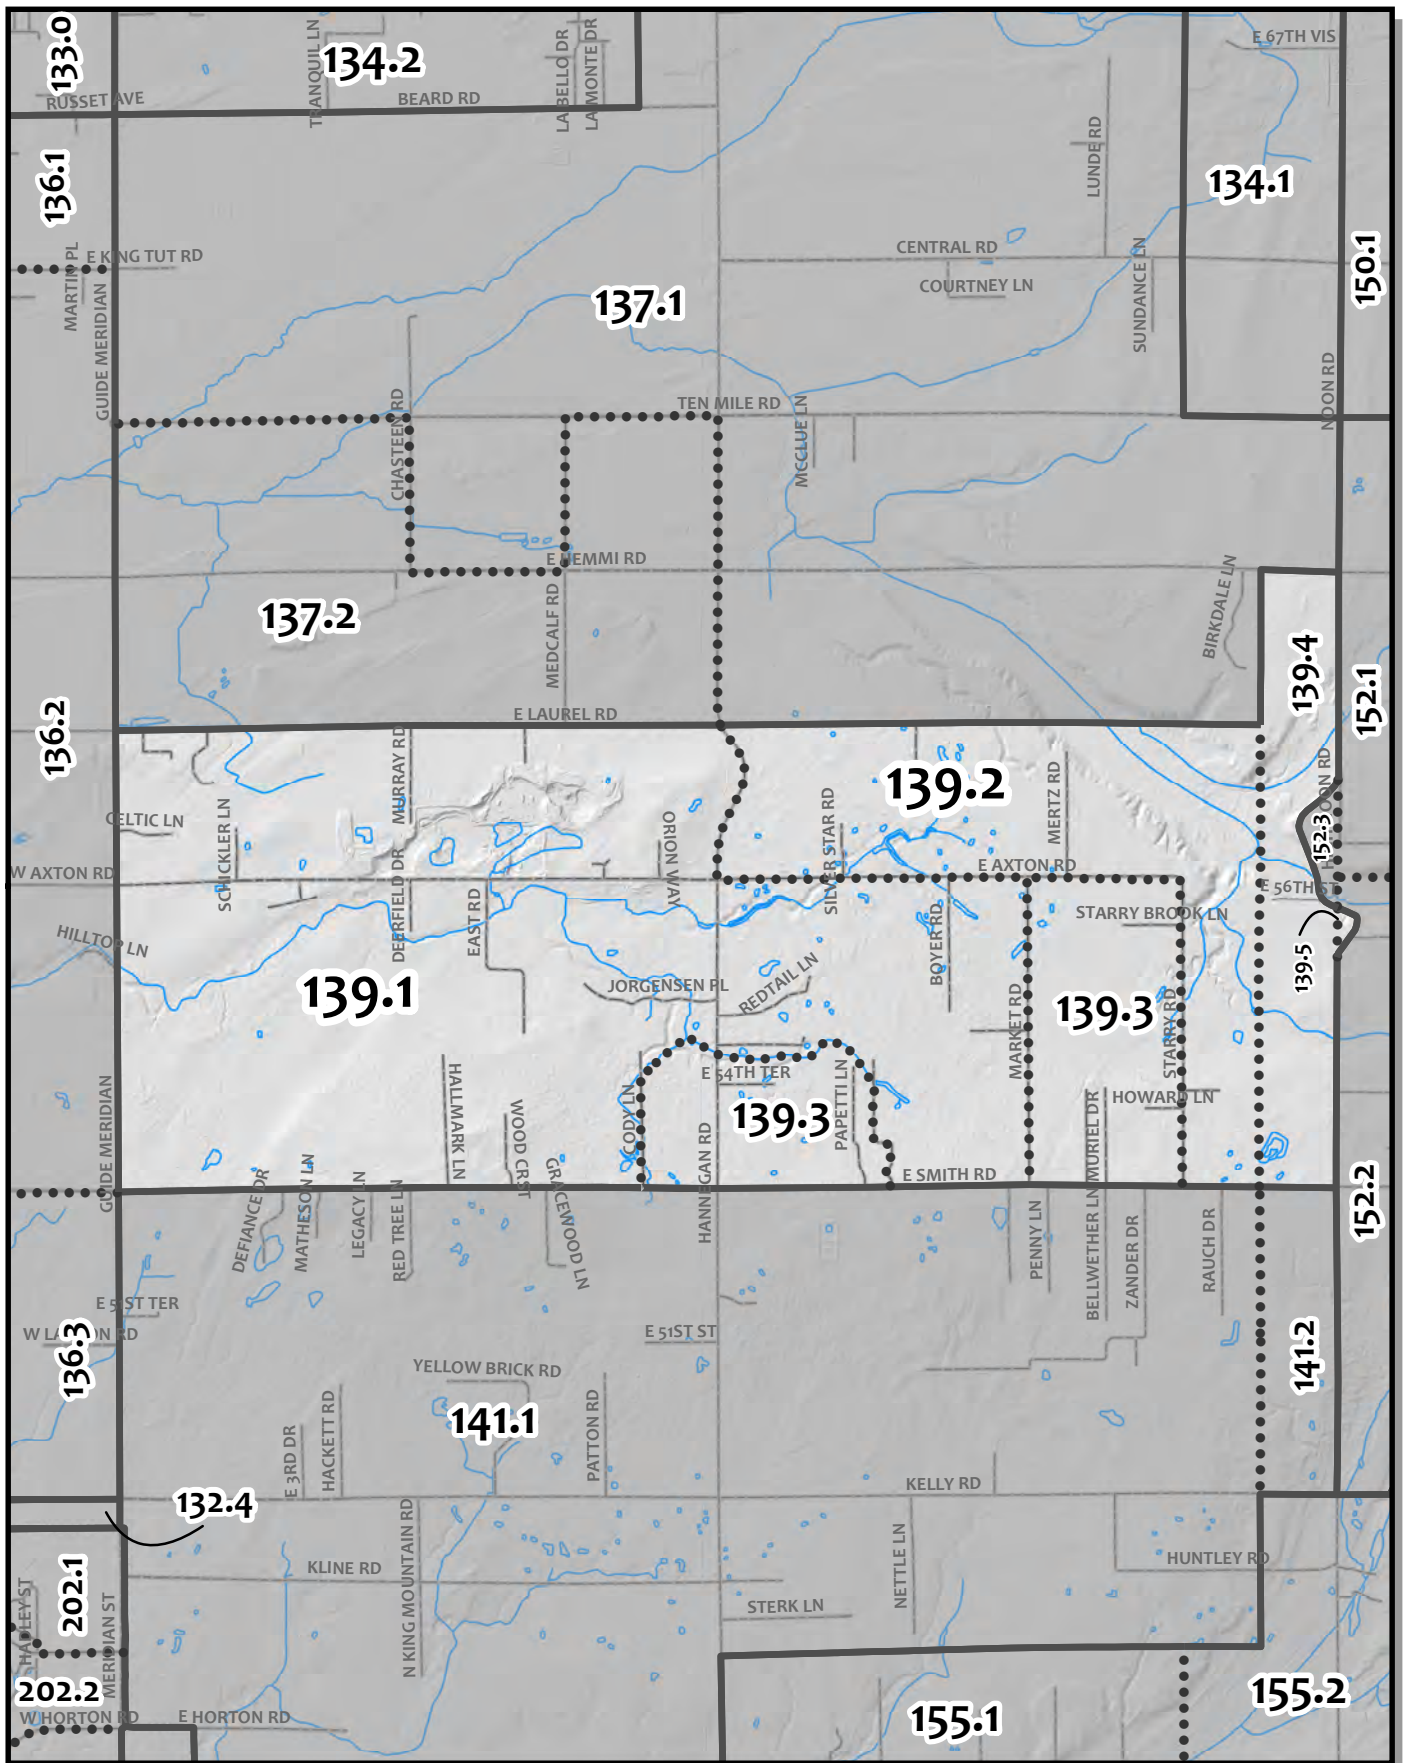

Whatcom County Precinct 139

County Council District 4
Legislative District 42
Congressional District 2

0 650 1,300 2,600 Feet