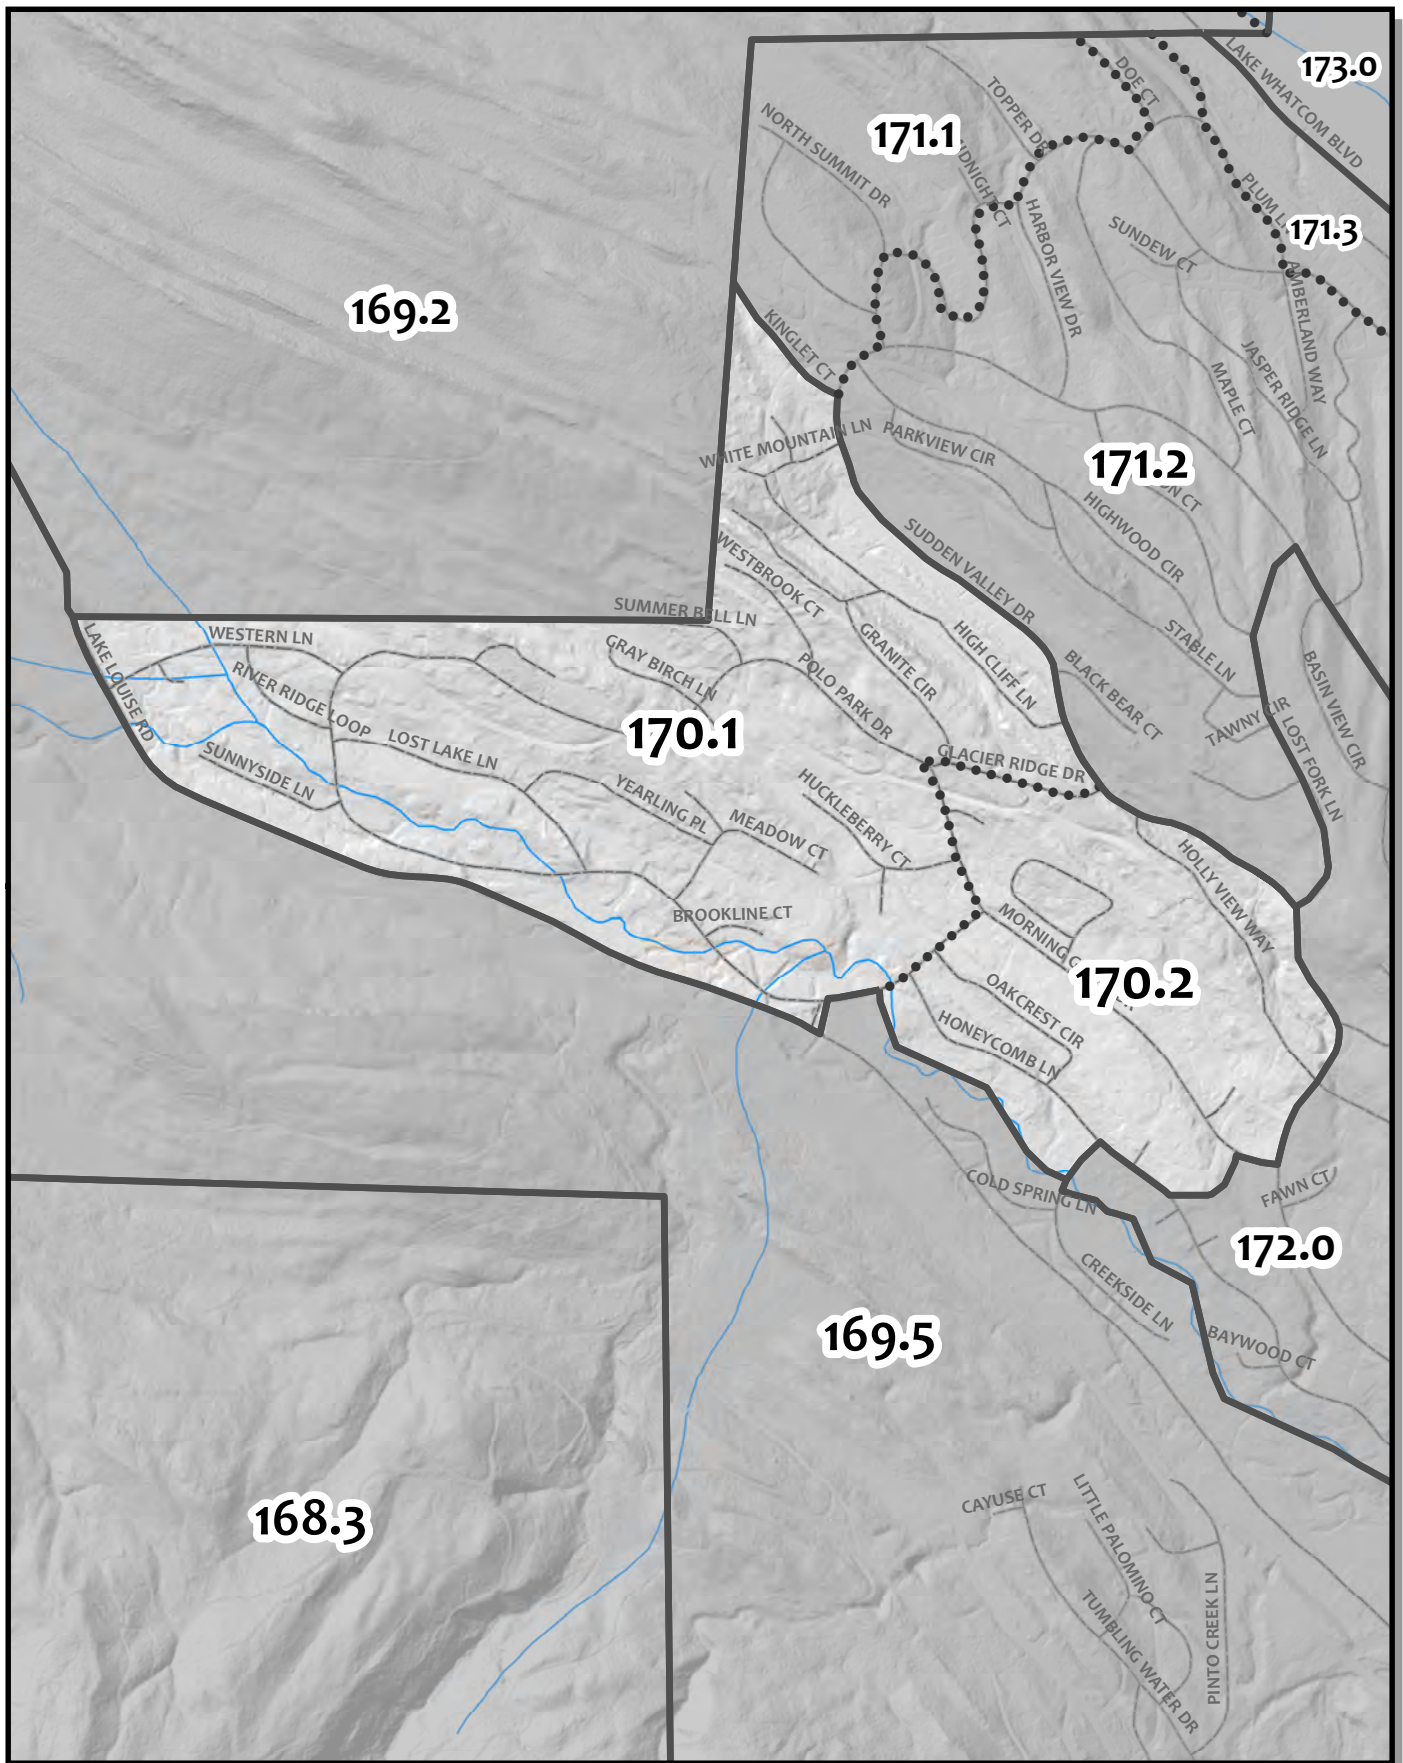

Whatcom County Precinct 170

County Council District 3
Legislative District 40
Congressional District 2

0 175 350 700 Feet