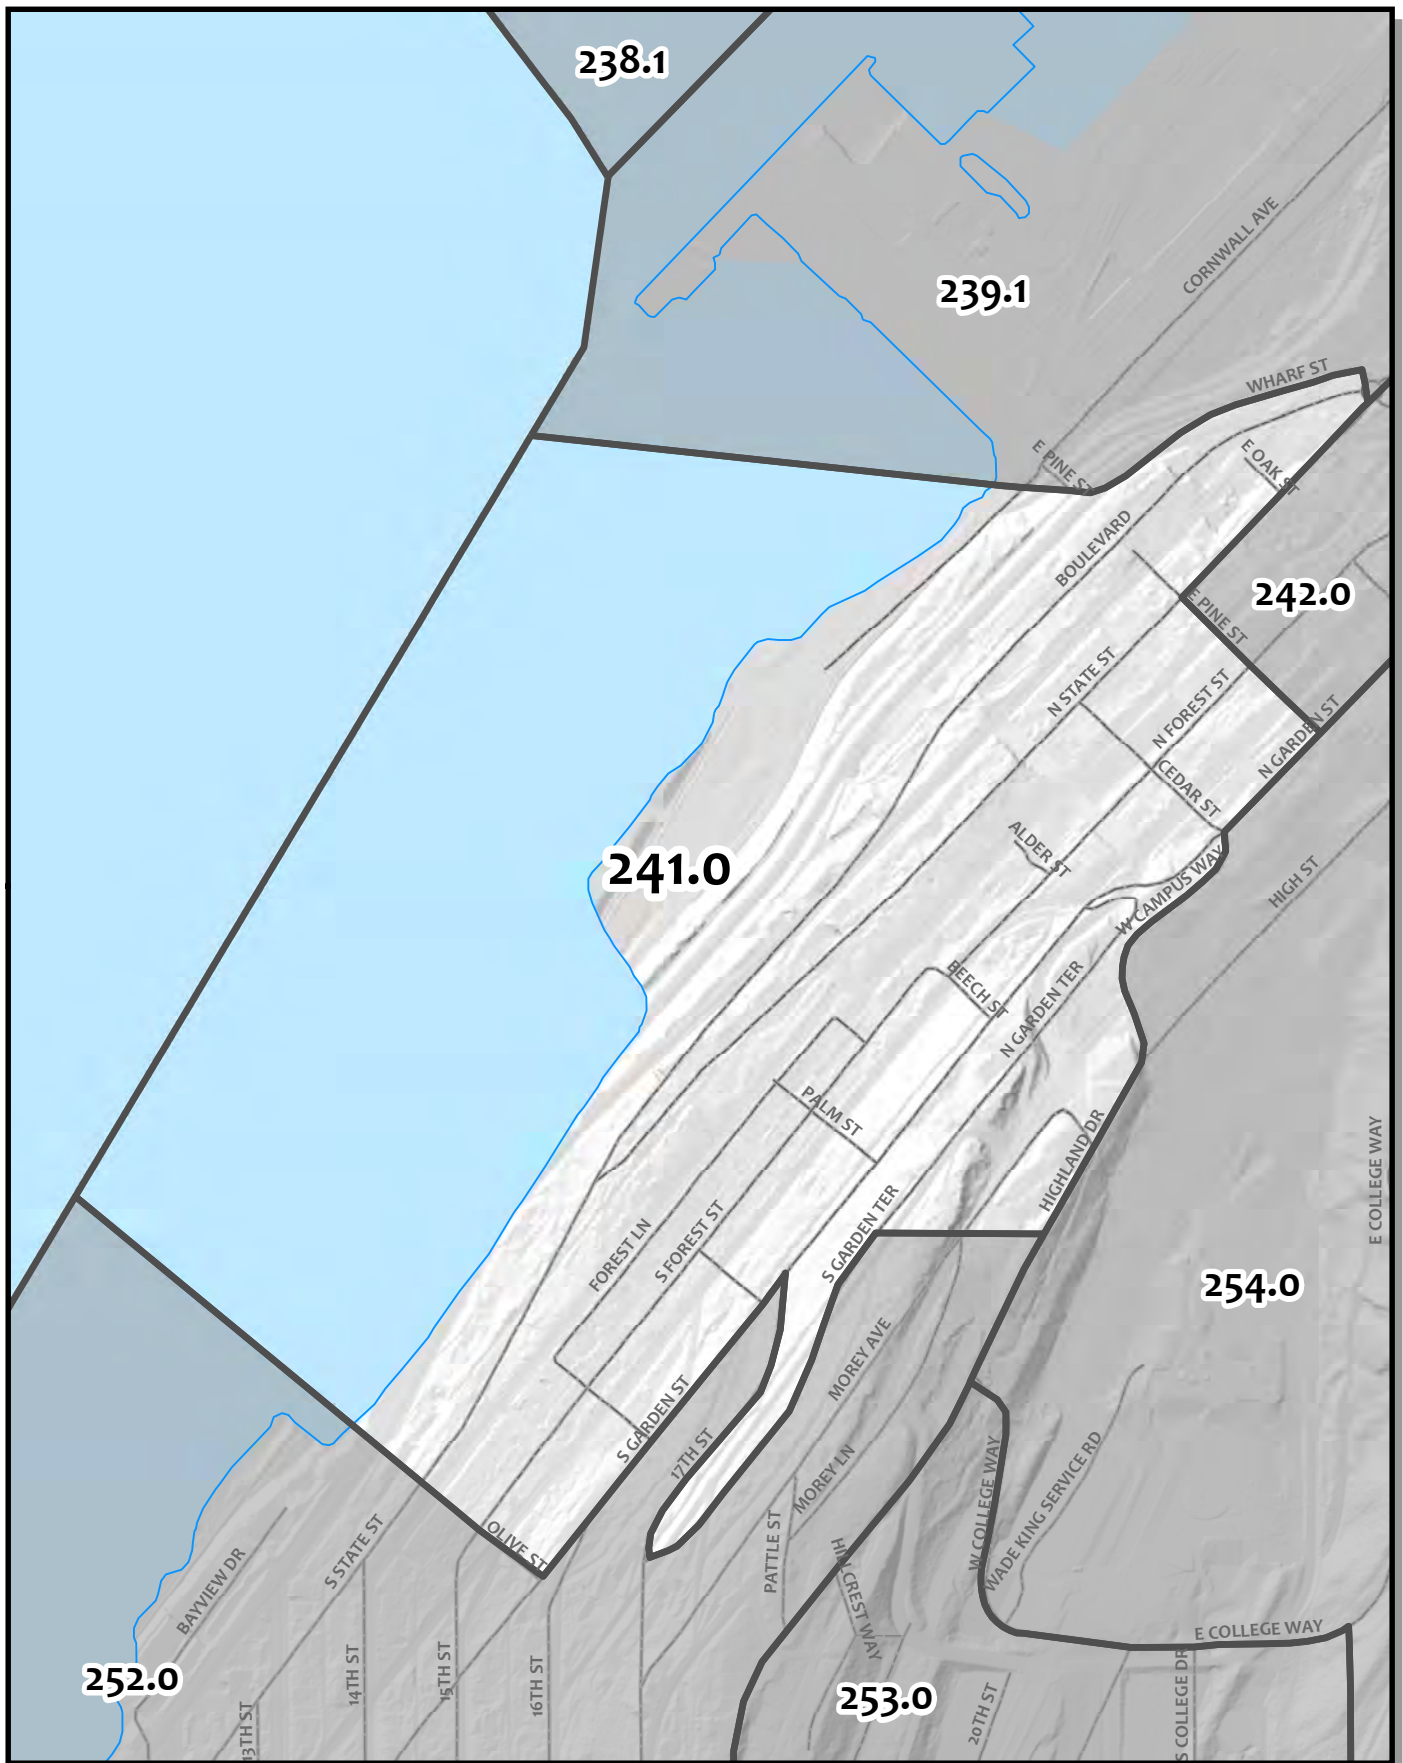

Whatcom County Precinct 241

City of Bellingham Ward 5
County Council District 1
Legislative District 40
Congressional District 2

0 135 270 540
Feet