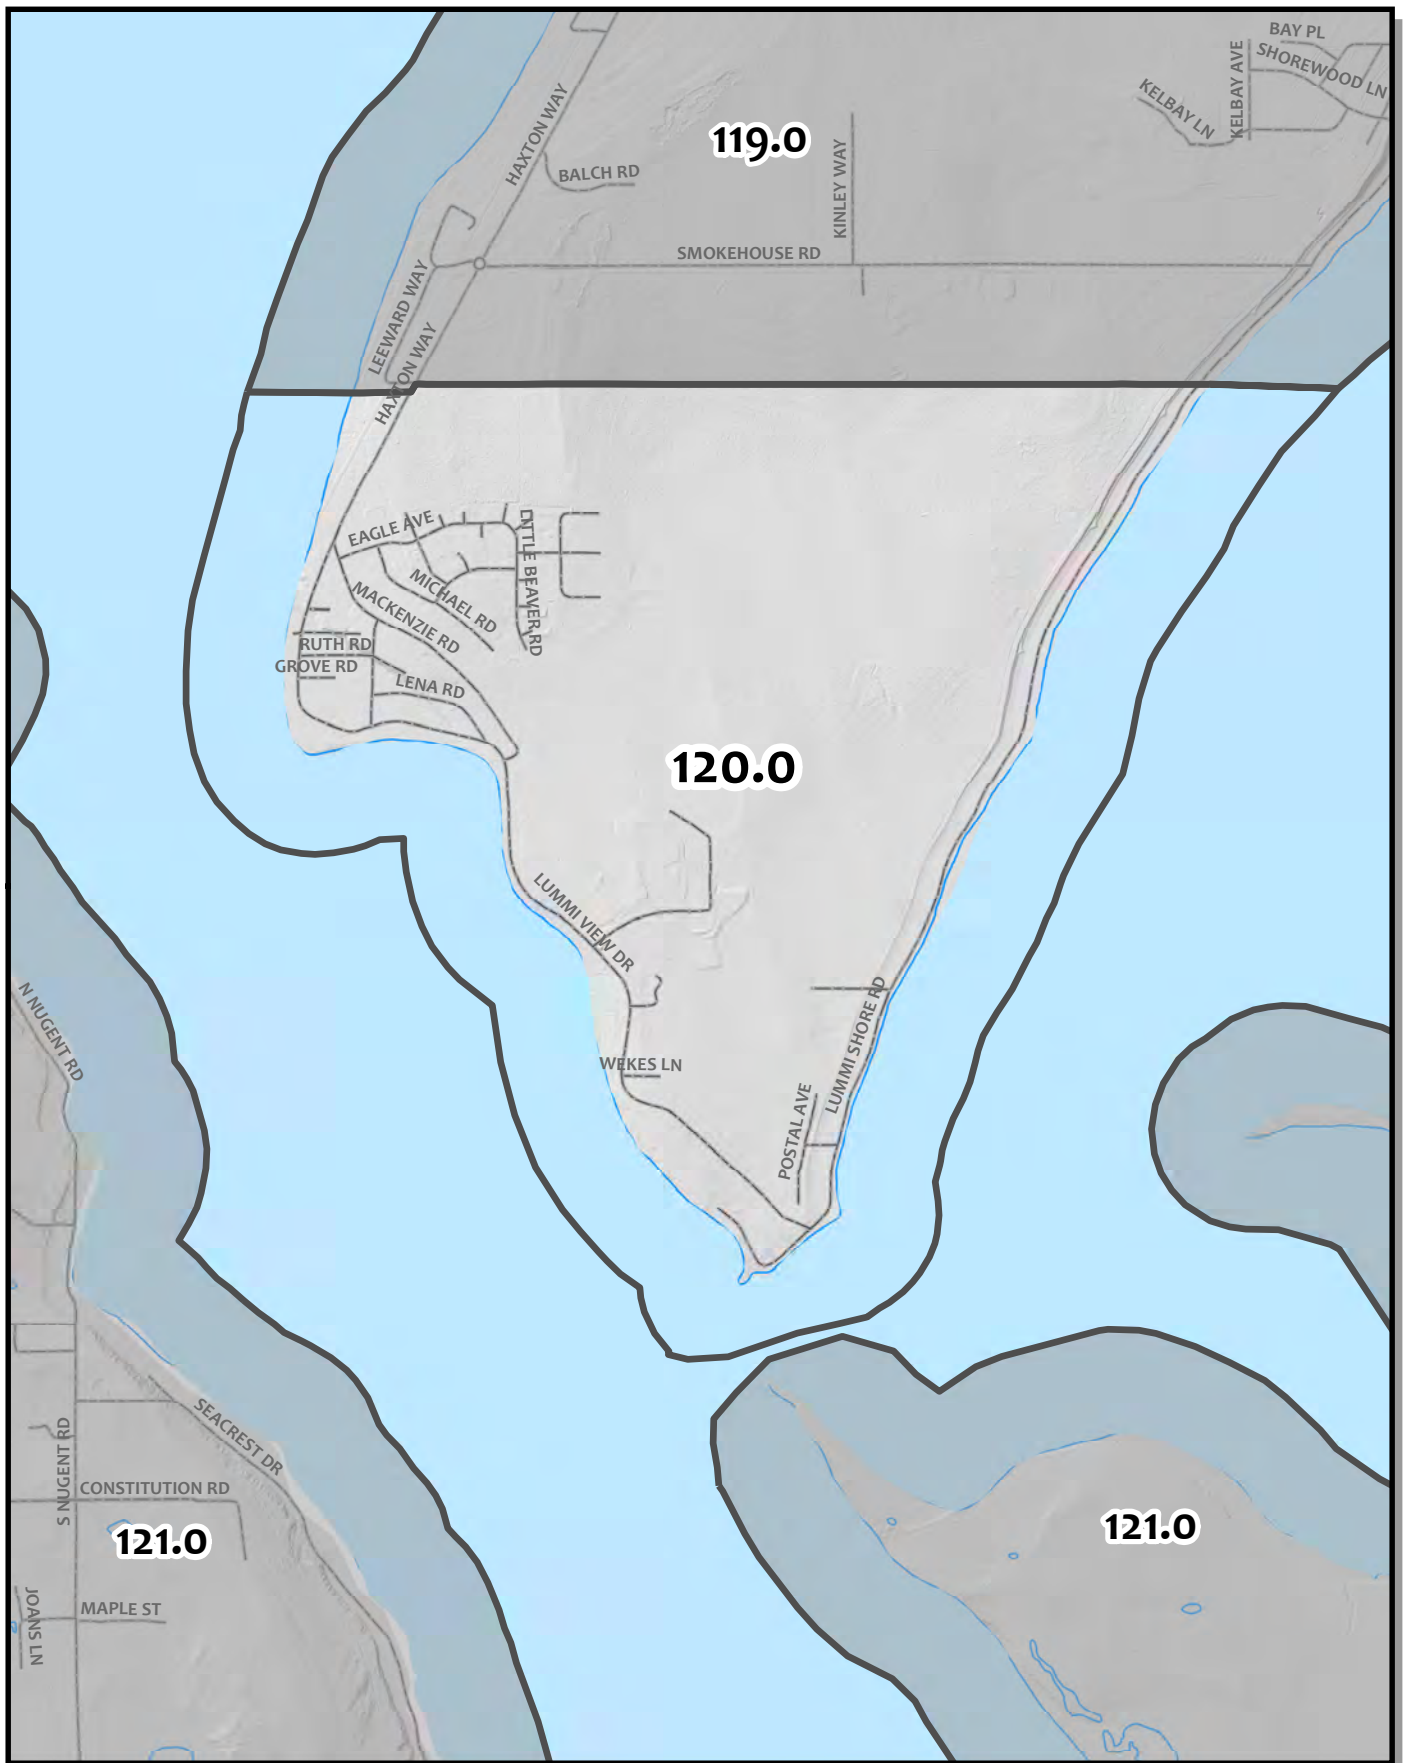

Whatcom County Precinct 120

County Council District 5
Legislative District 42
Congressional District 2

0 425 850 1,700 Feet