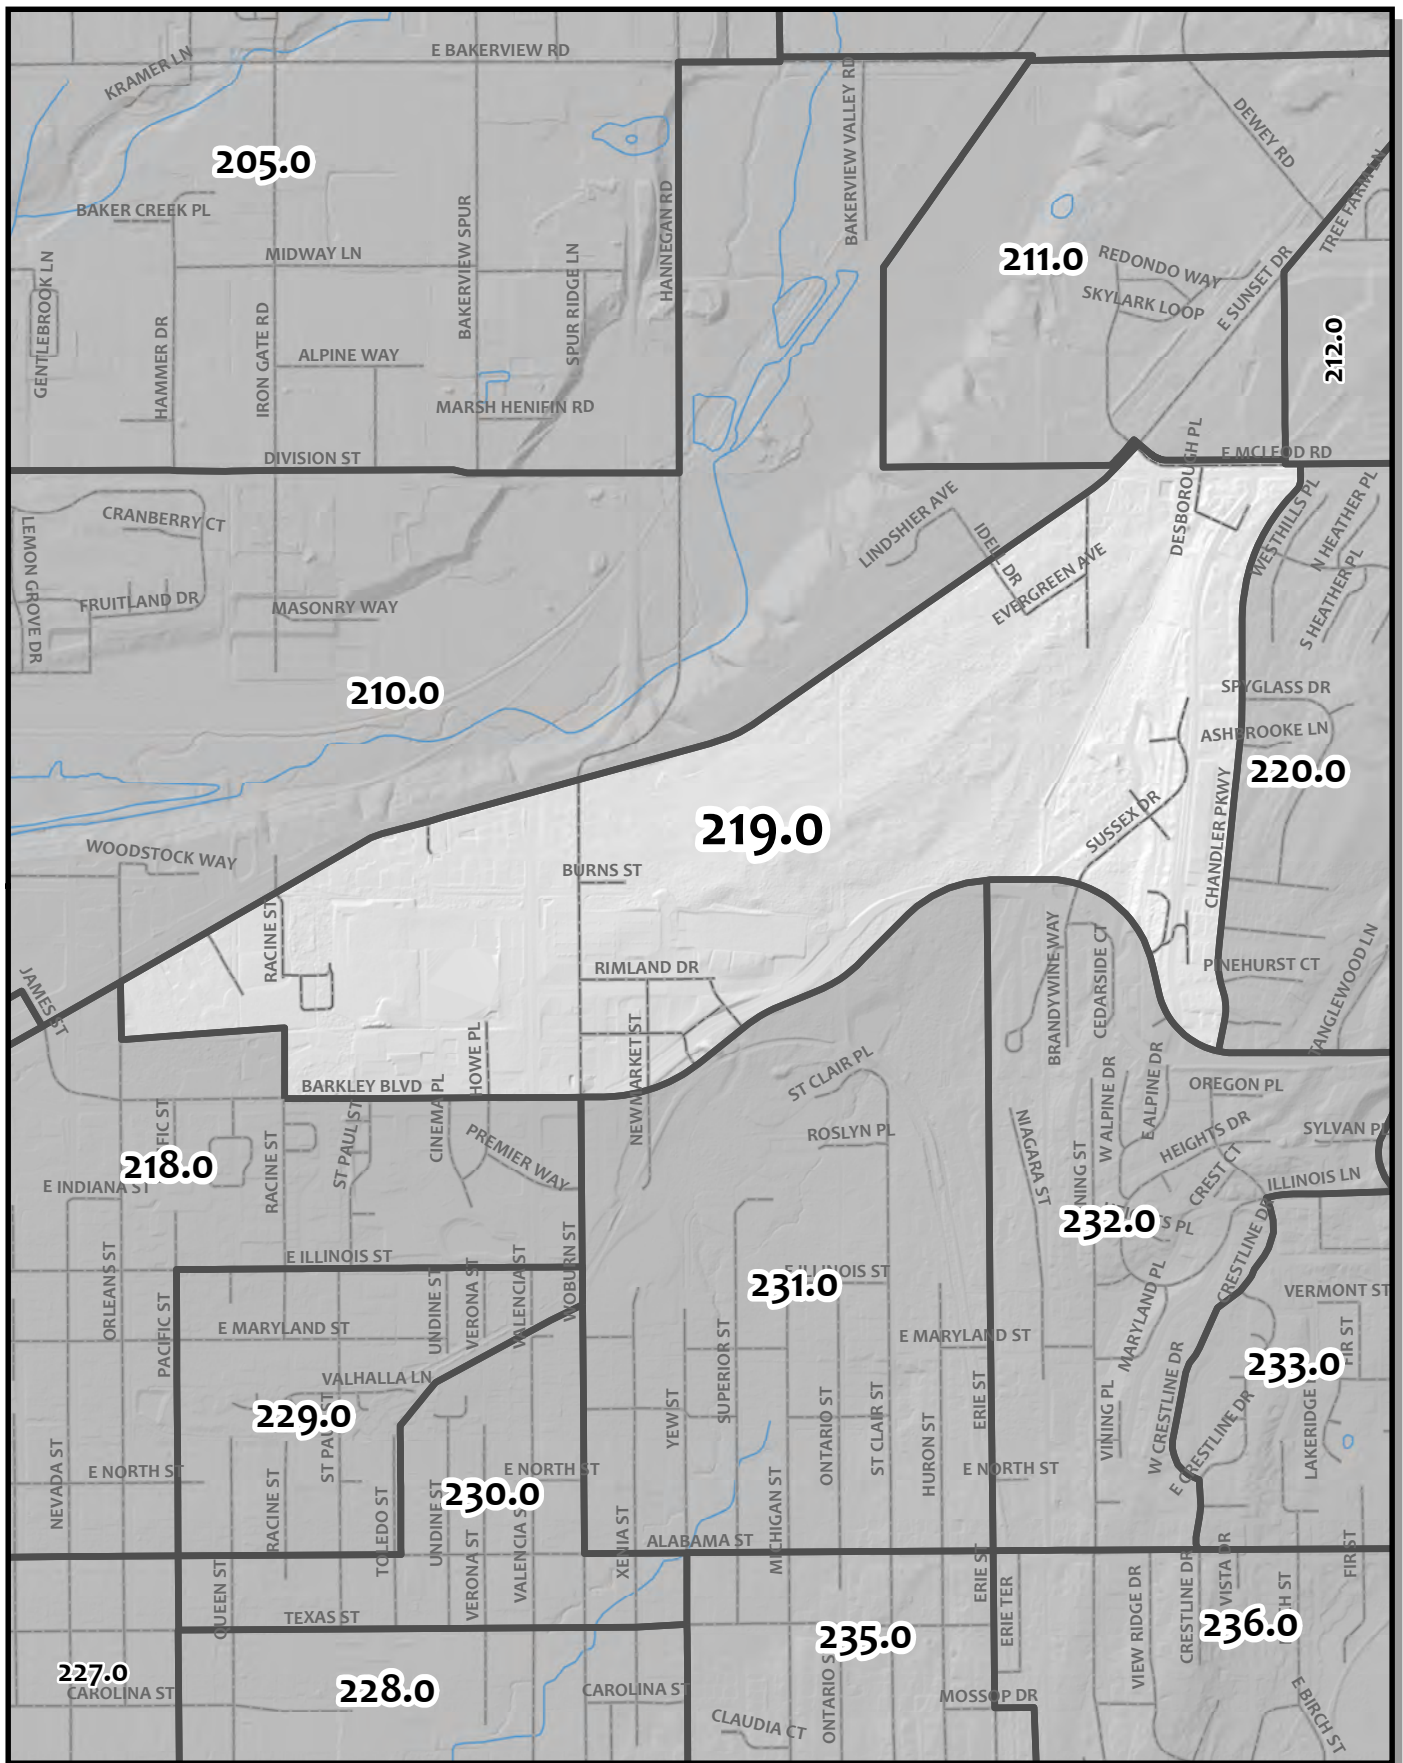

Whatcom County Precinct 219
City of Bellingham Ward 4
County Council District 2
Legislative District 42
Congressional District 2