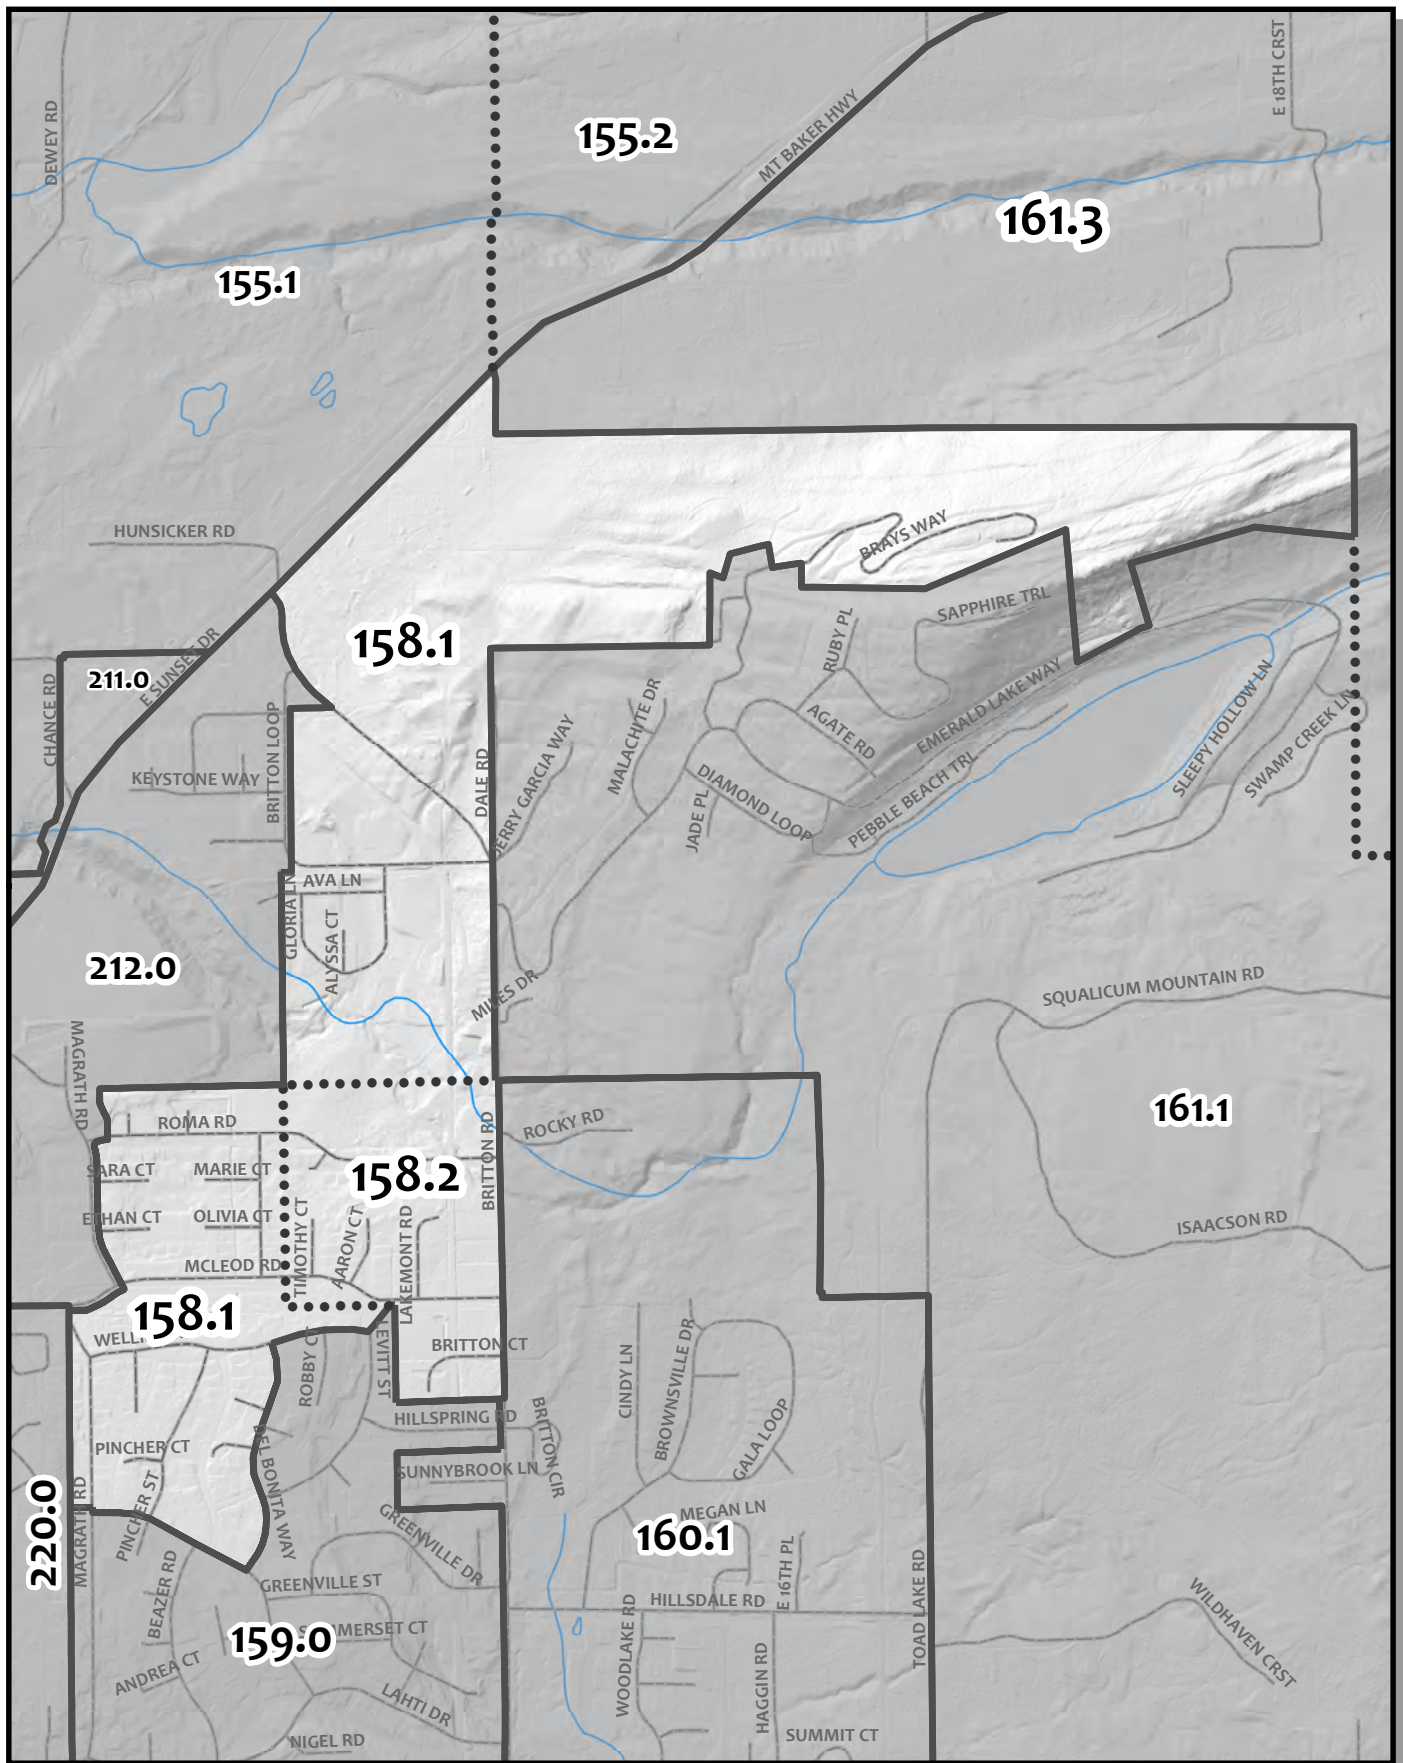

Whatcom County Precinct 158

County Council District 3
Legislative District 40
Congressional District 2

0 235 470 940 Feet