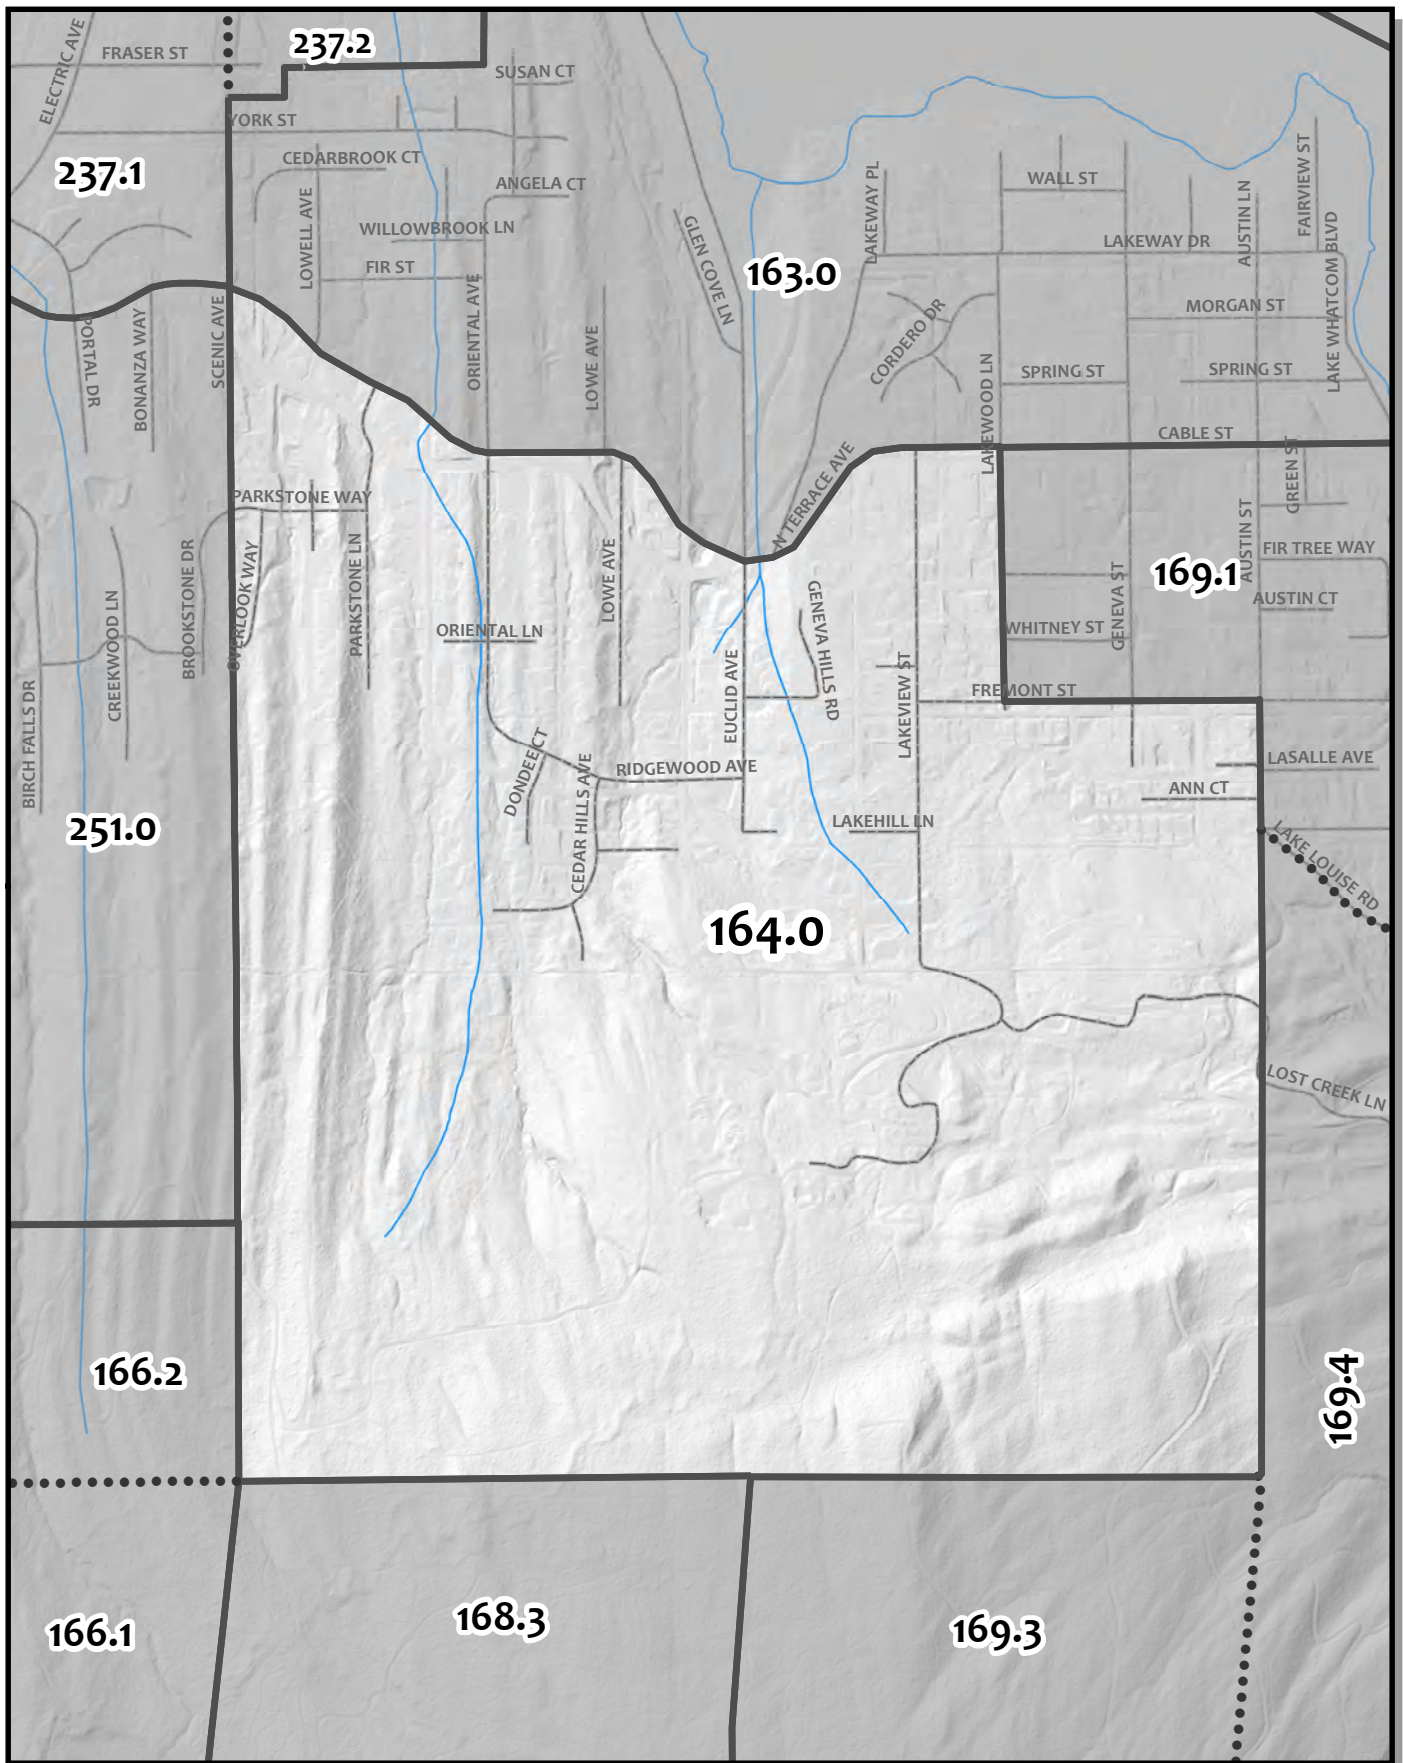

Whatcom County Precinct 164

County Council District 3
Legislative District 40
Congressional District 2

0 195 390 780
Feet