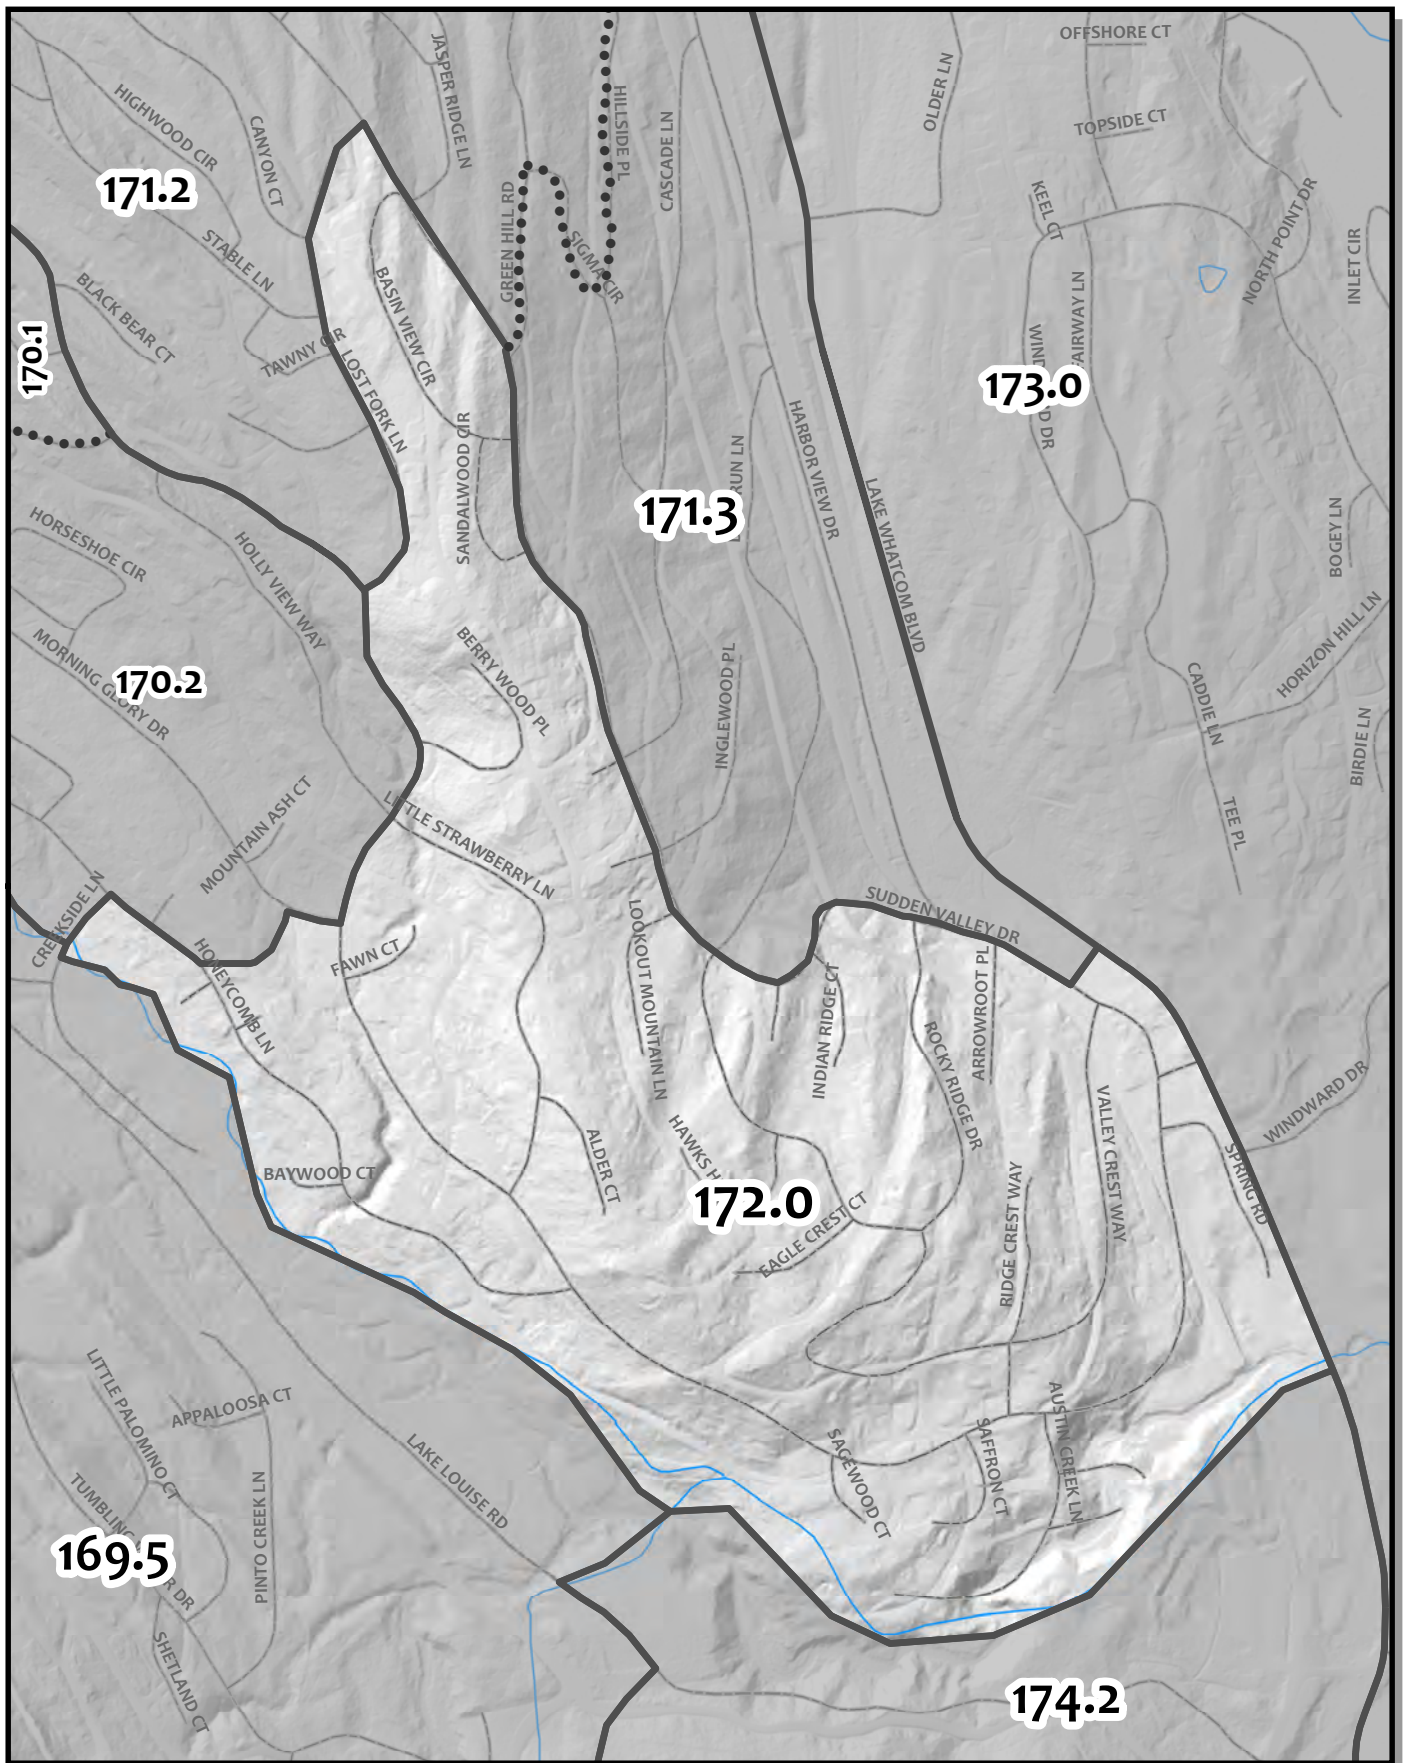

Whatcom County Precinct 172

County Council District 3
Legislative District 40
Congressional District 2