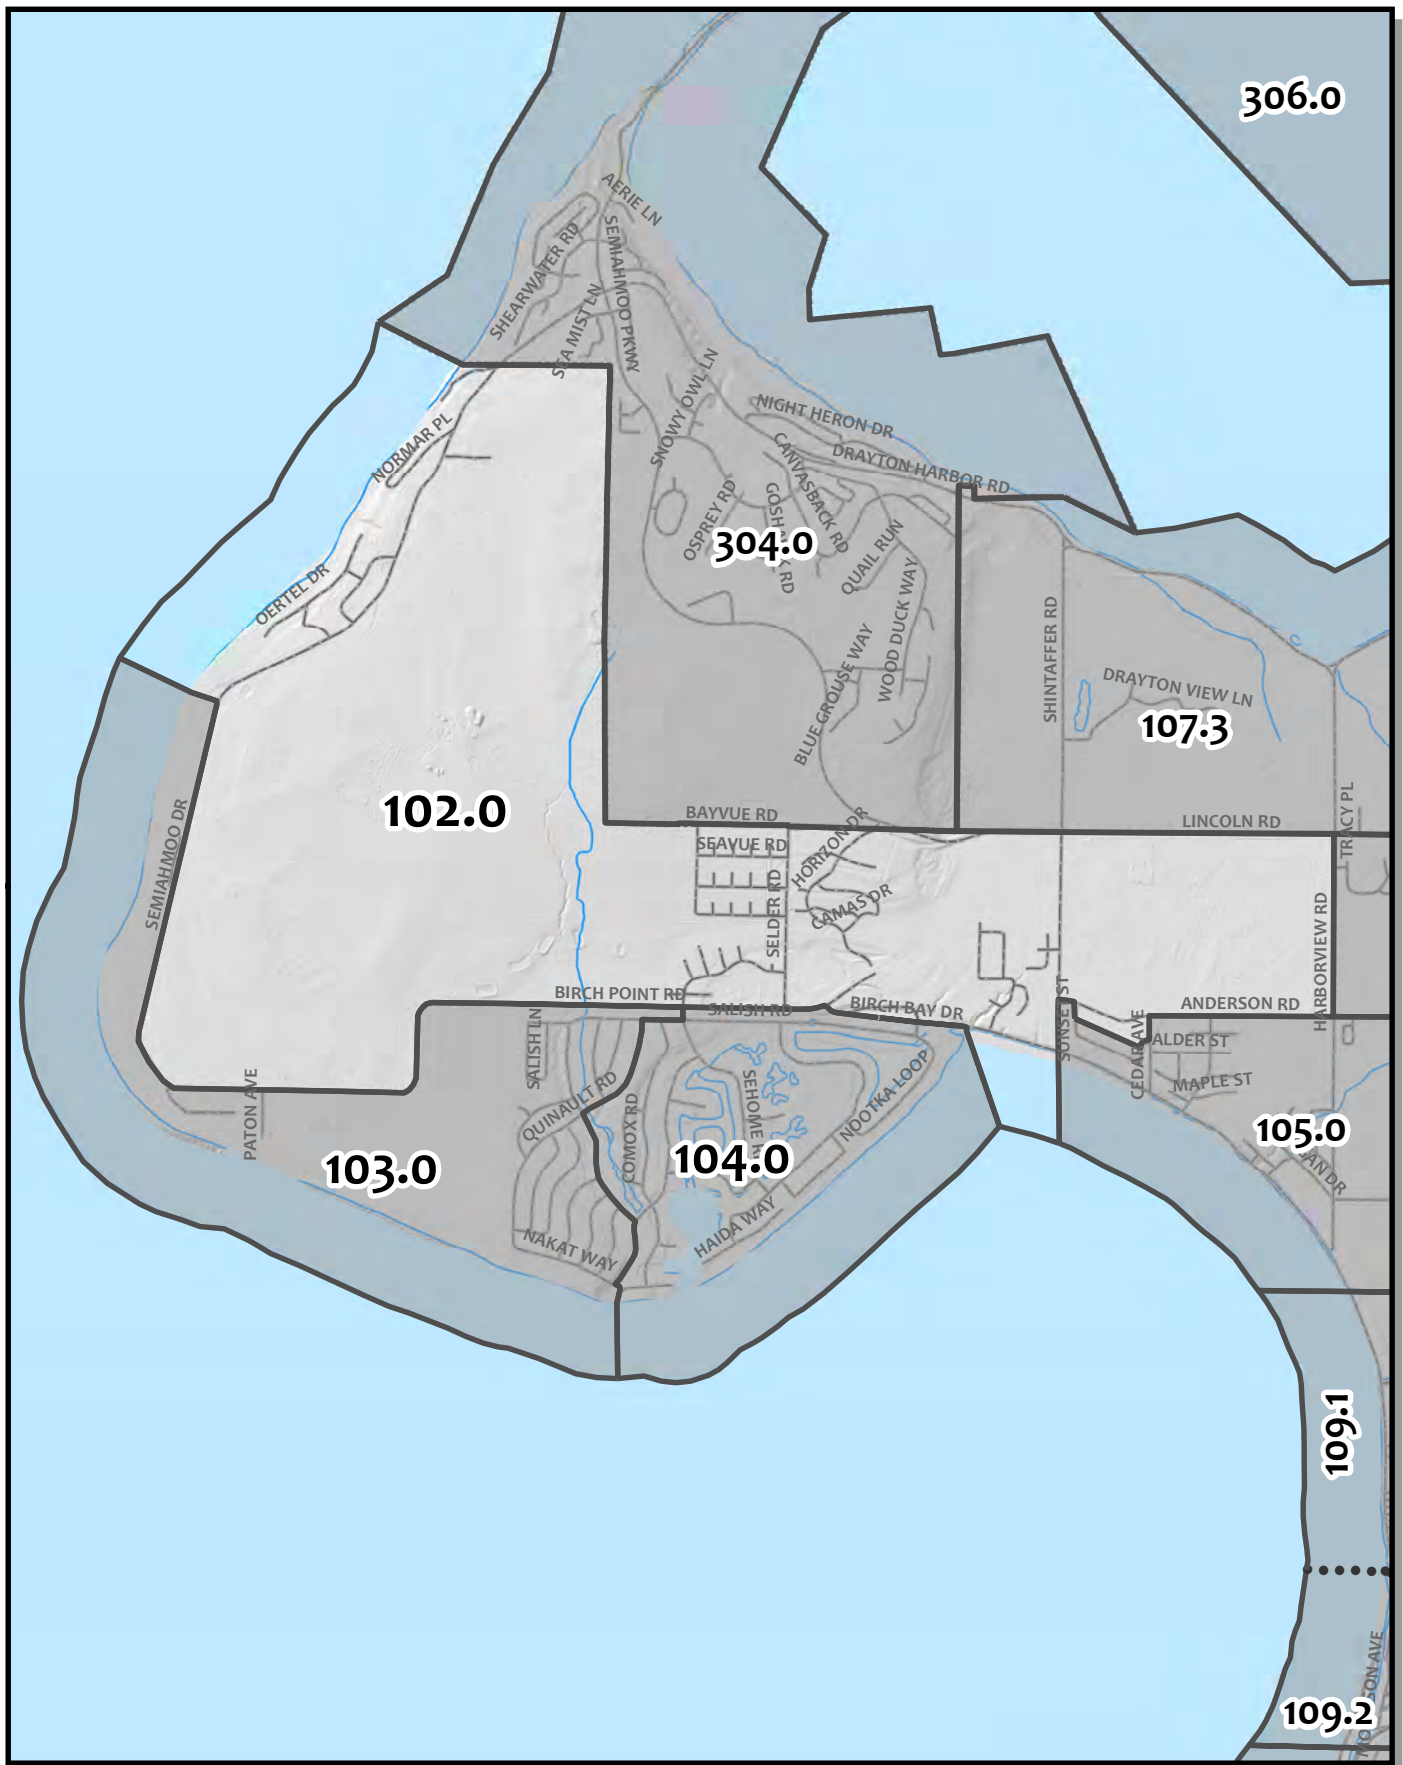

Whatcom County Precinct 102

County Council District 5
Legislative District 42
Congressional District 2

0 550 1,100 2,200 Feet