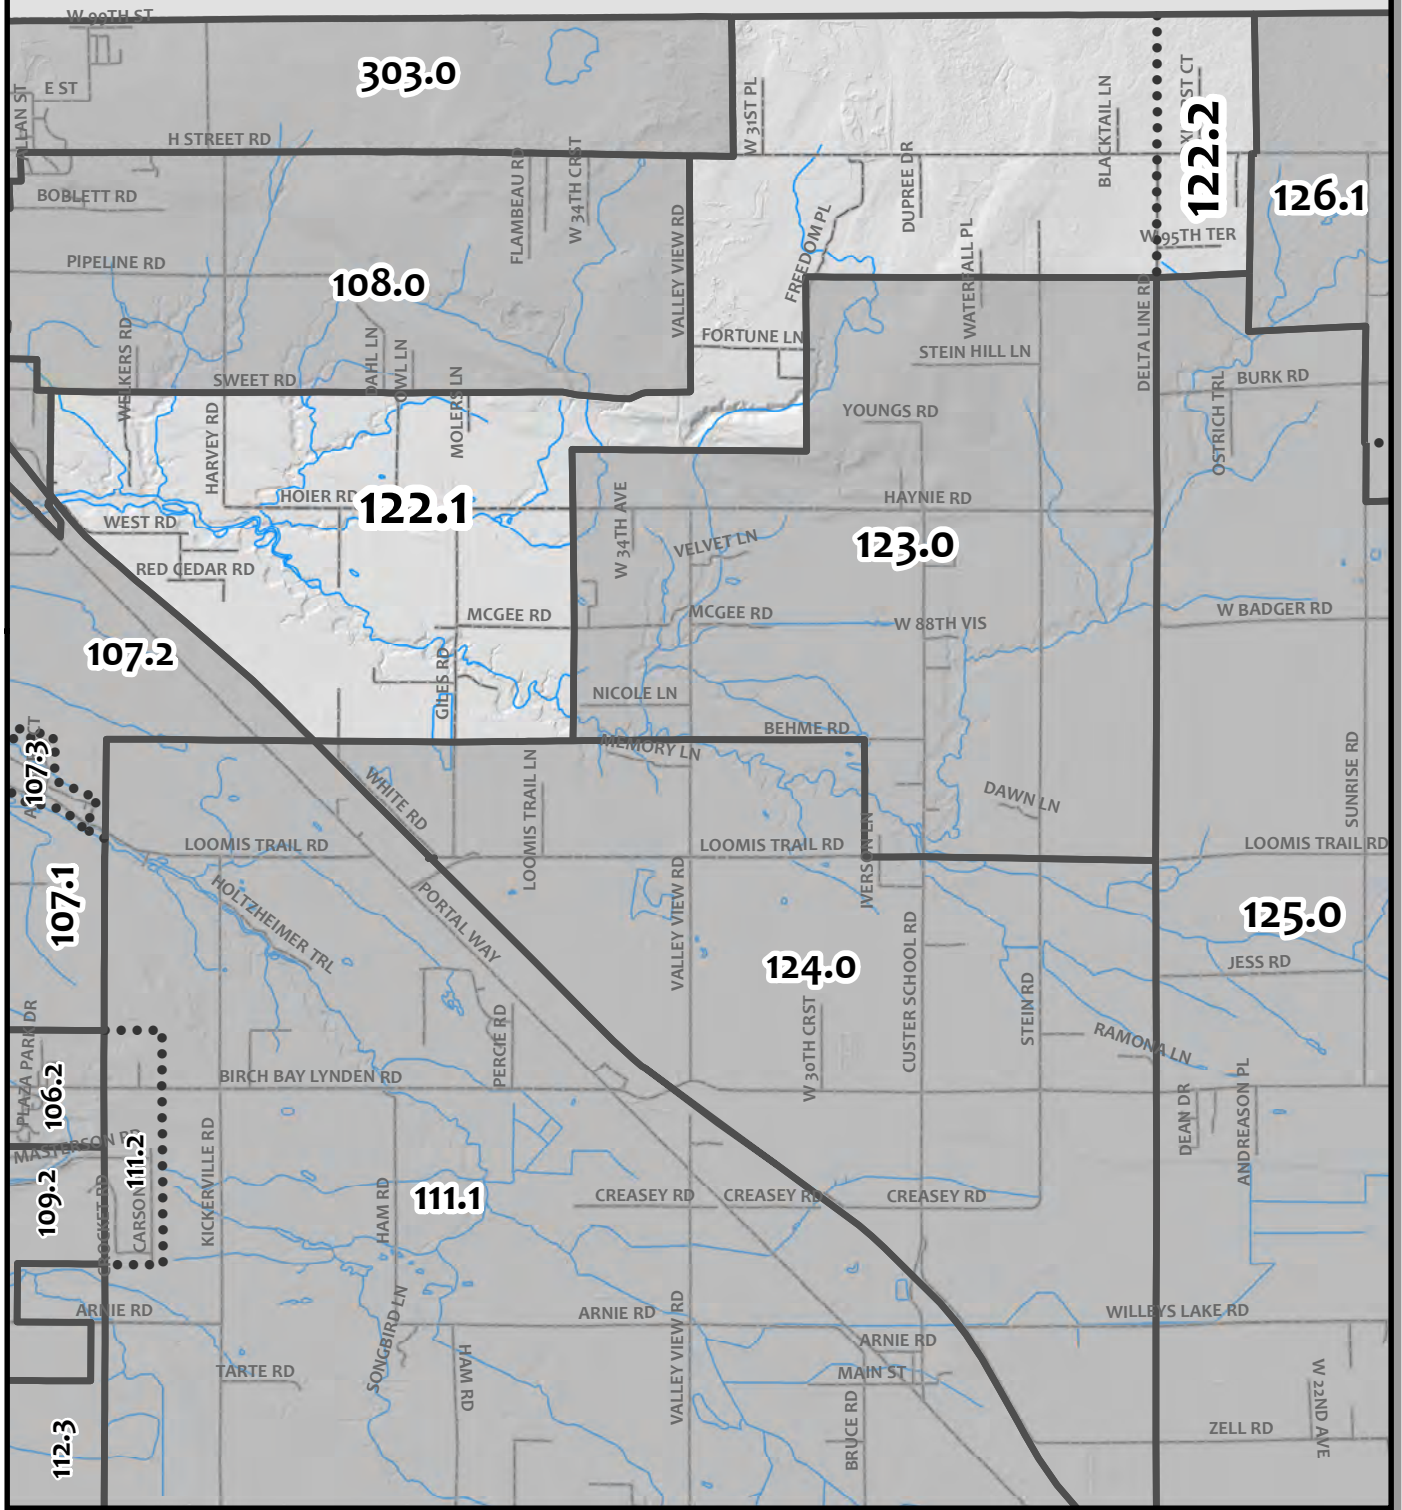

British Columbia

Whatcom County Precinct 122

County Council District 4
Legislative District 42
Congressional District 2