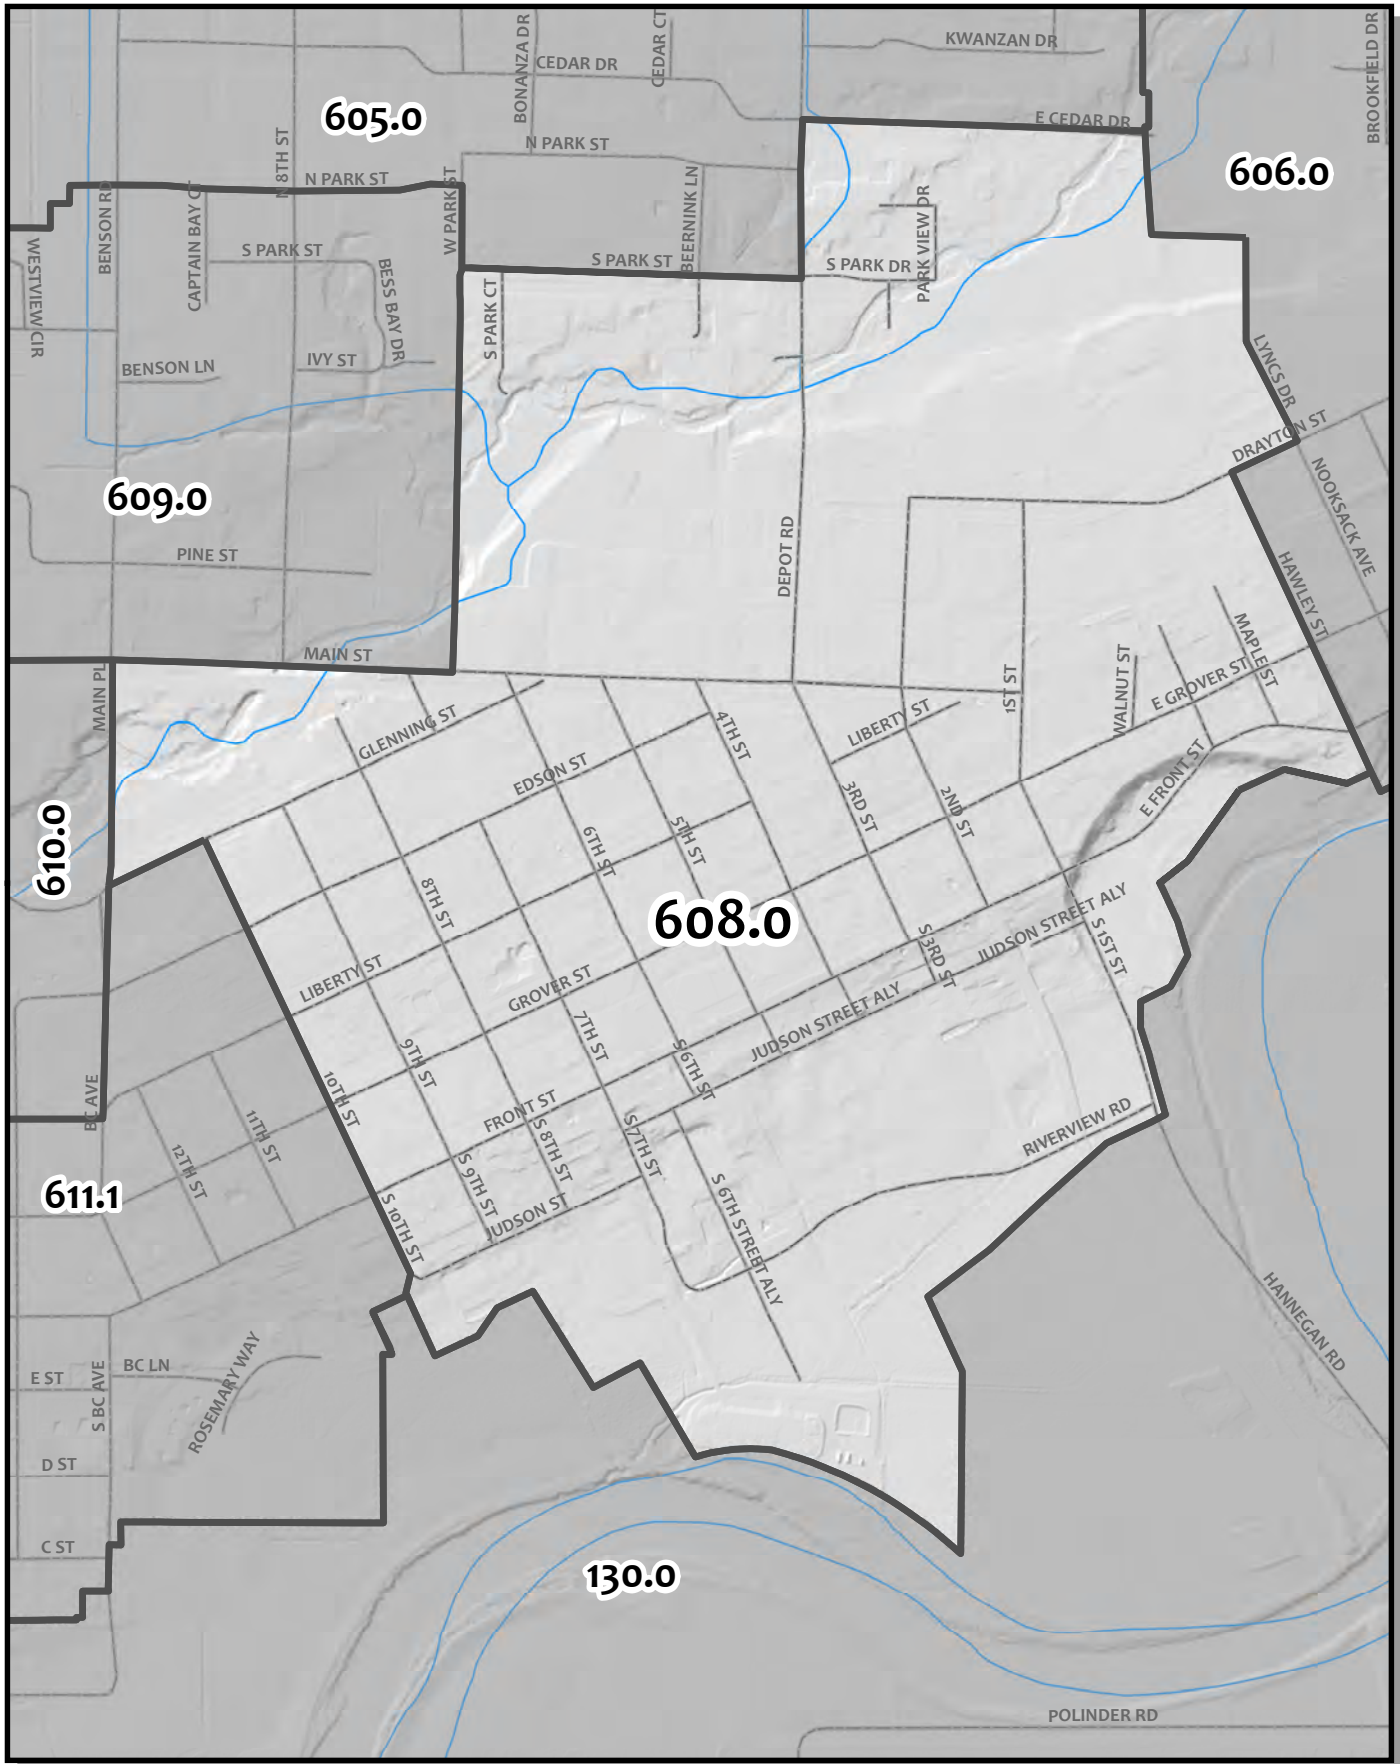

Whatcom County Precinct 608
City of Lynden
County Council District 4
Legislative District 42
Congressional District 2