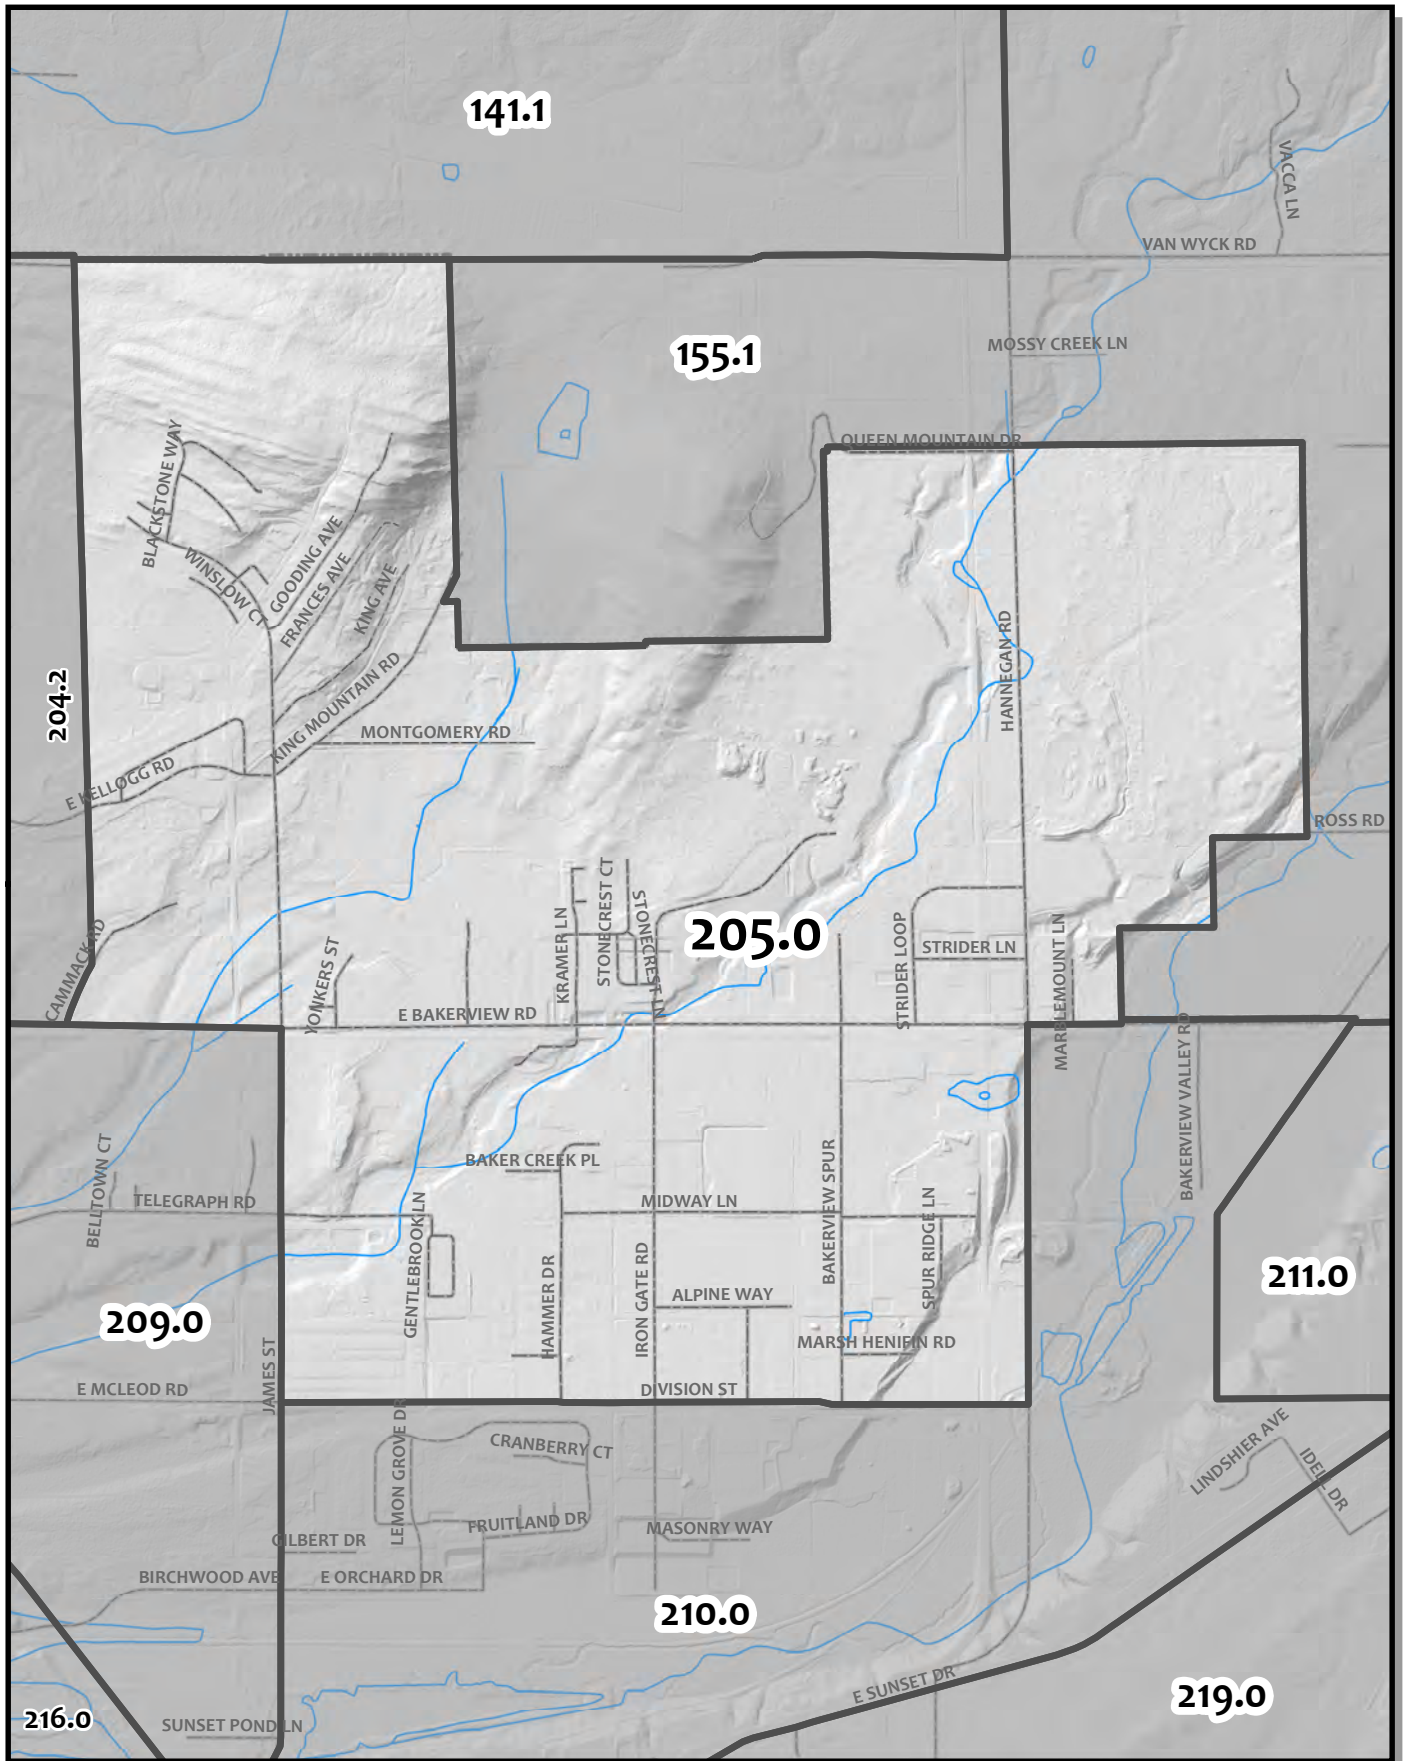

Whatcom County Precinct 205

City of Bellingham Ward 2
County Council District 2
Legislative District 42
Congressional District 2

0 265 530 1,060 Feet