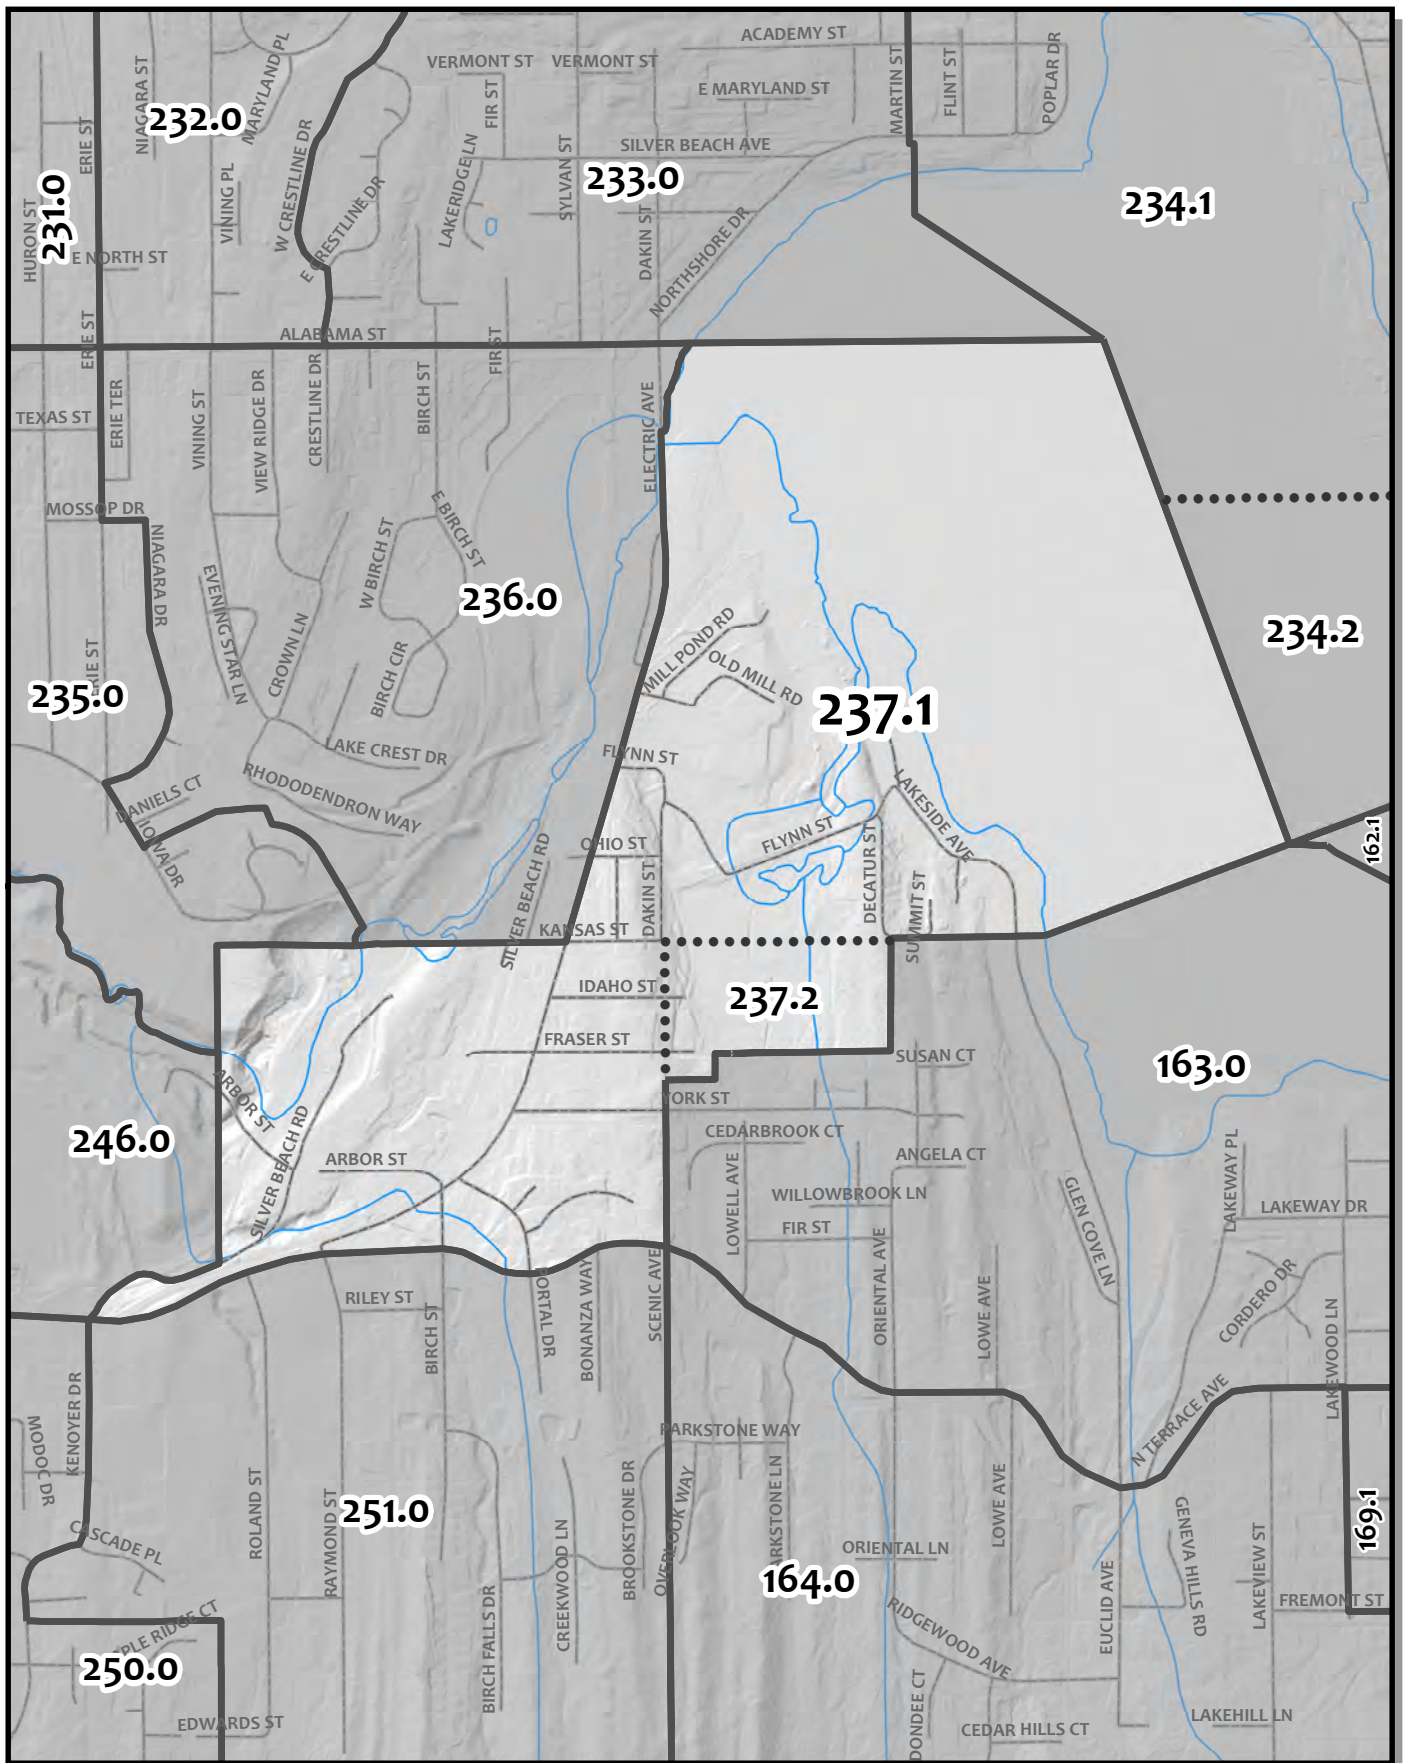

Whatcom County Precinct 237
City of Bellingham Ward 4
County Council District 2
Legislative District 40
Congressional District 2