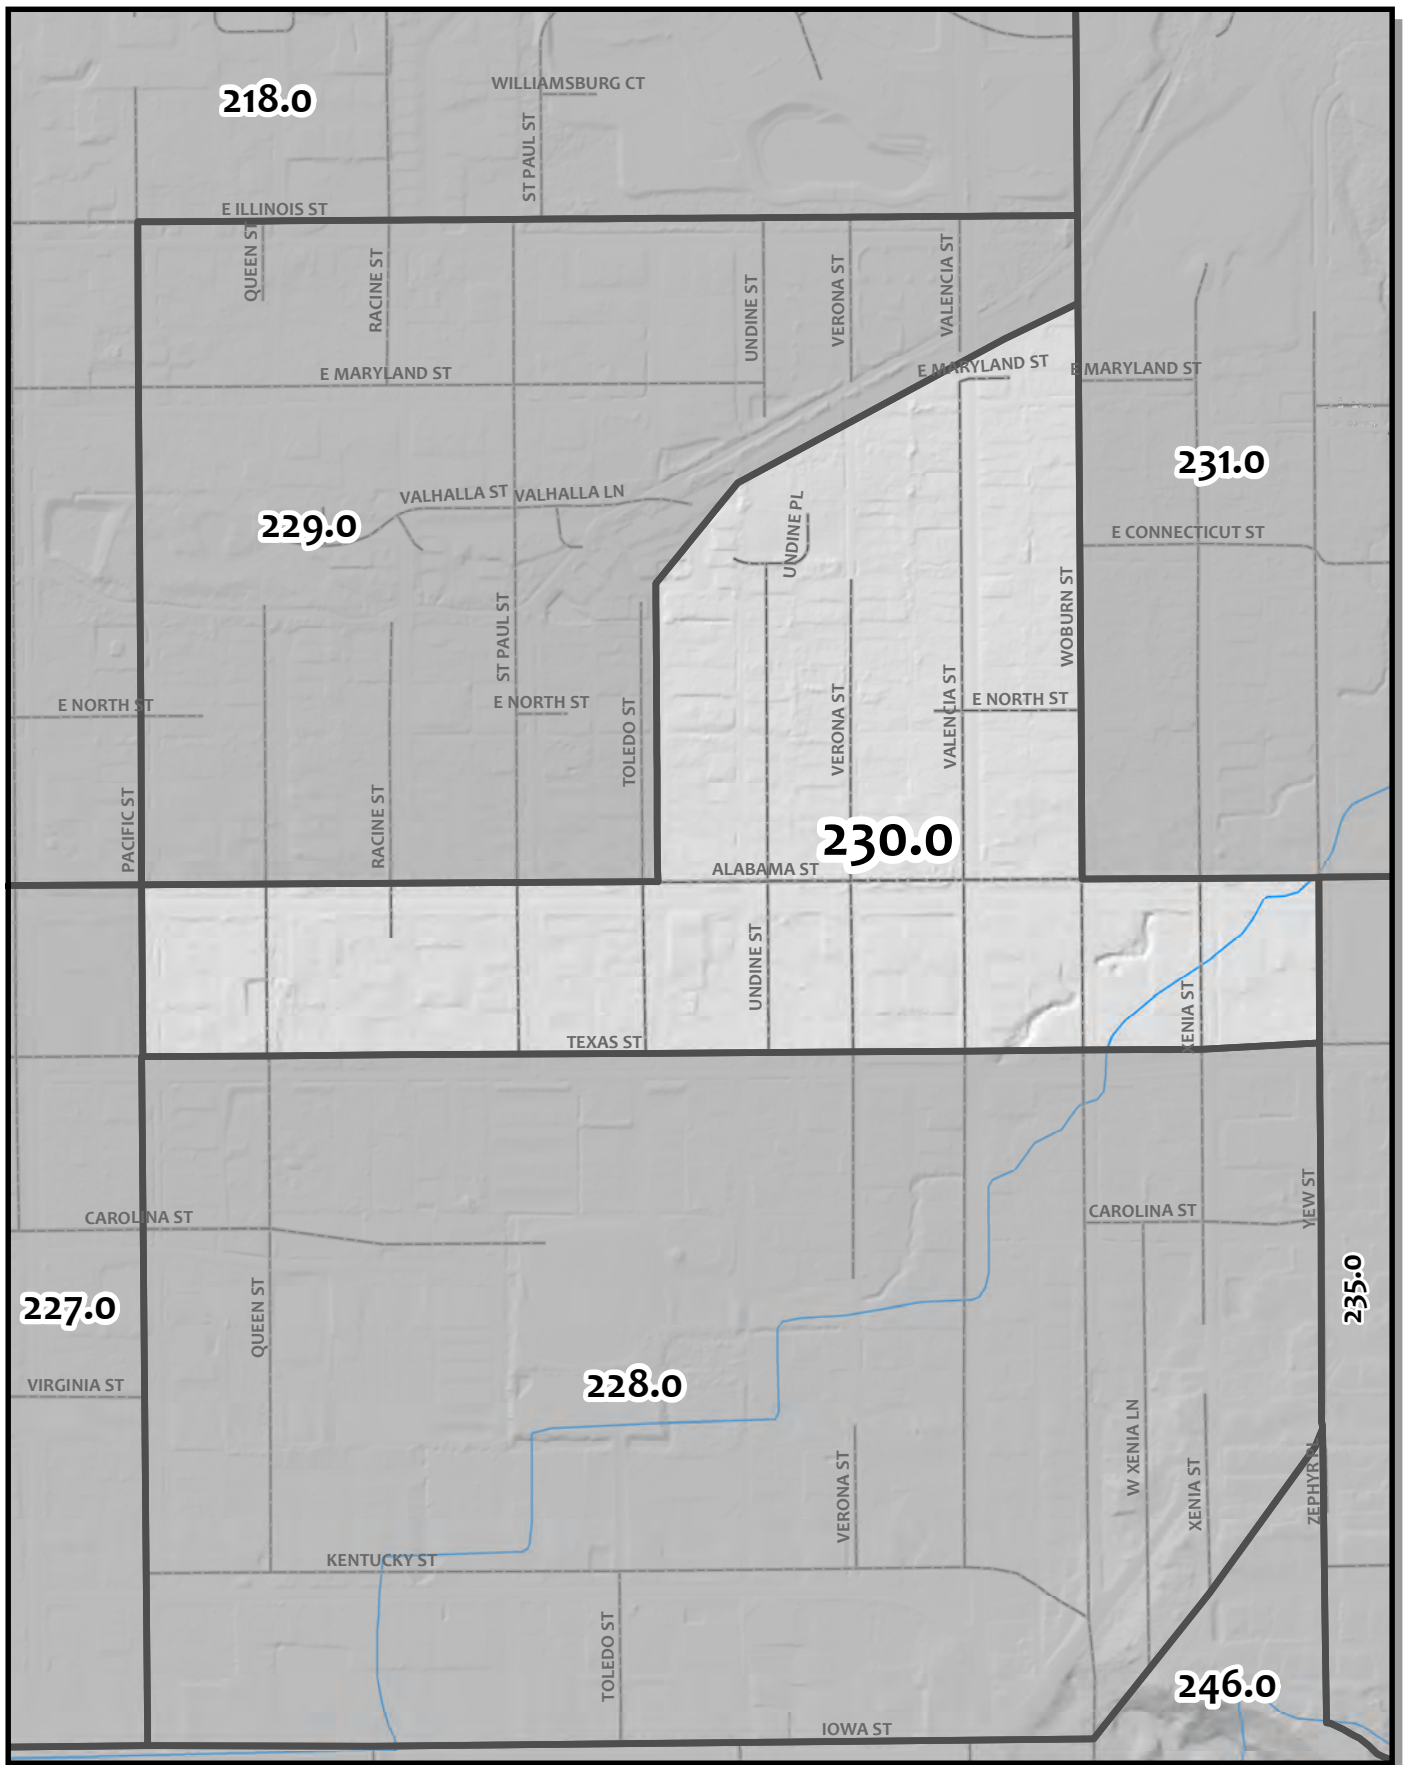

Whatcom County Precinct 230

City of Bellingham Ward 4
County Council District 2
Legislative District 42
Congressional District 2

0 105 210 420 Feet