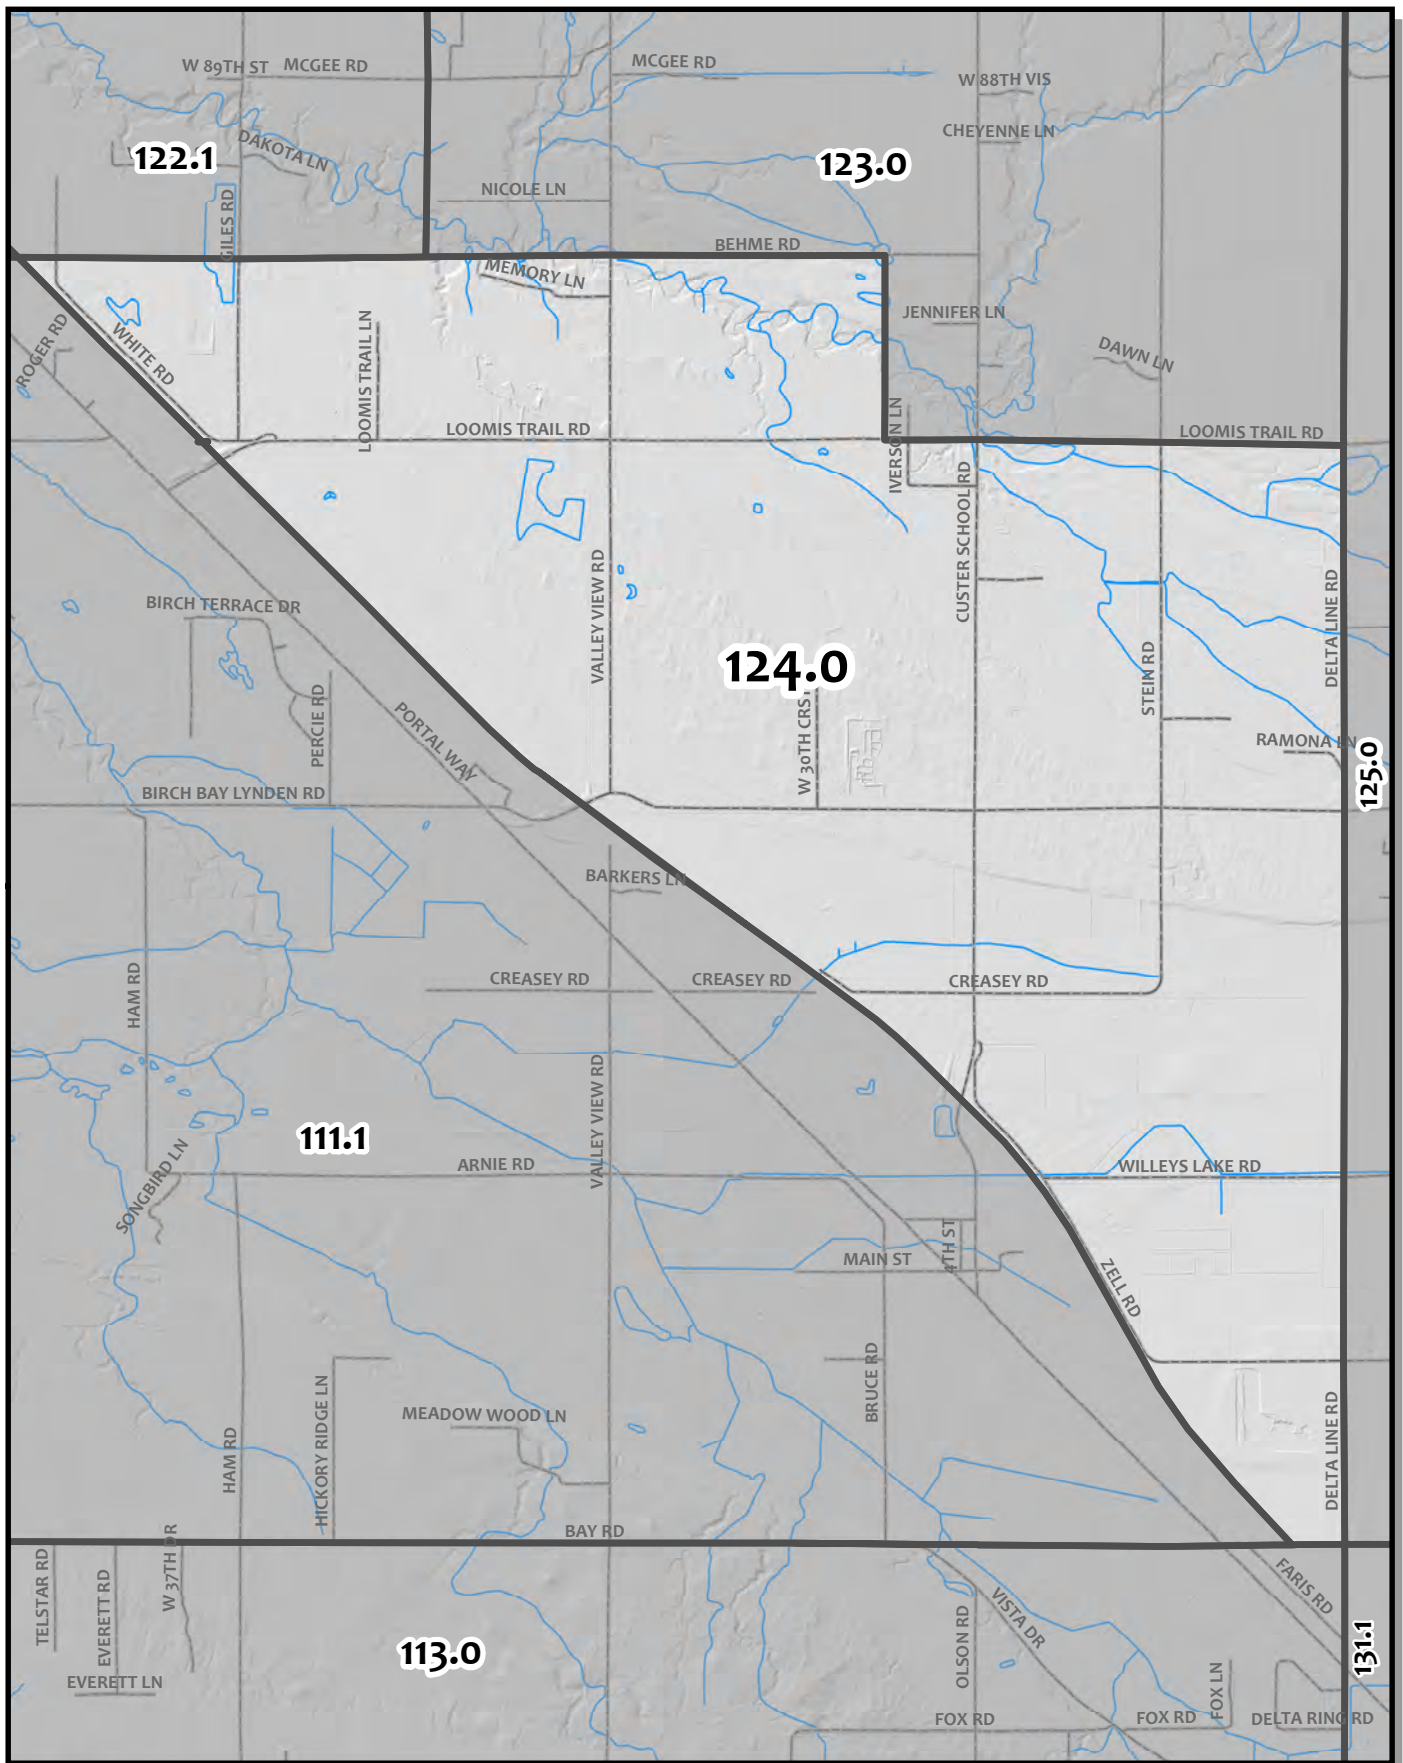

Whatcom County Precinct 124

County Council District 4
Legislative District 42
Congressional District 2