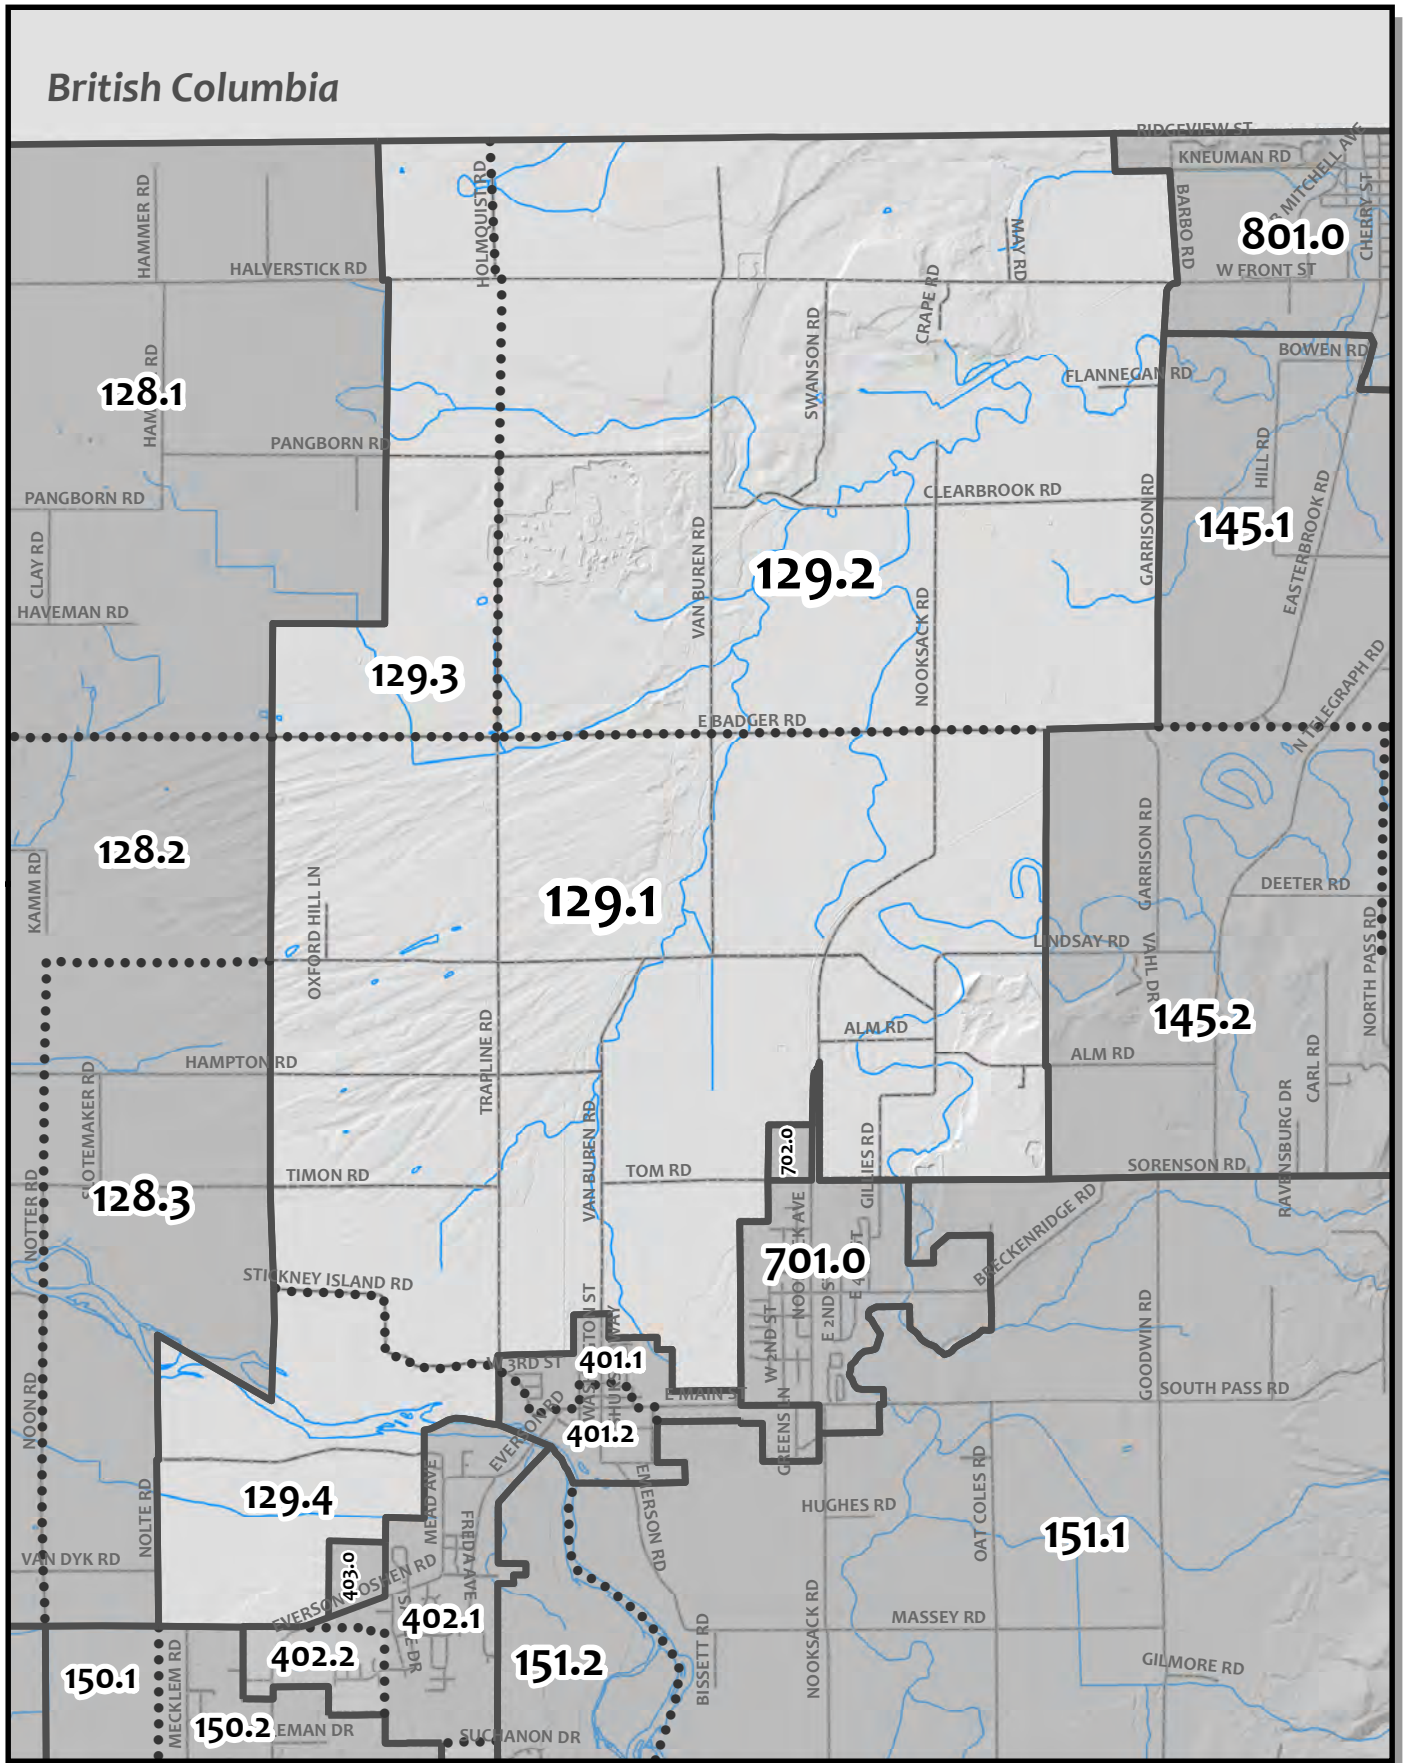

British Columbia

Whatcom County Precinct 129

County Council District 4
Legislative District 42
Congressional District 2

0 900 1,800 3,600 Feet