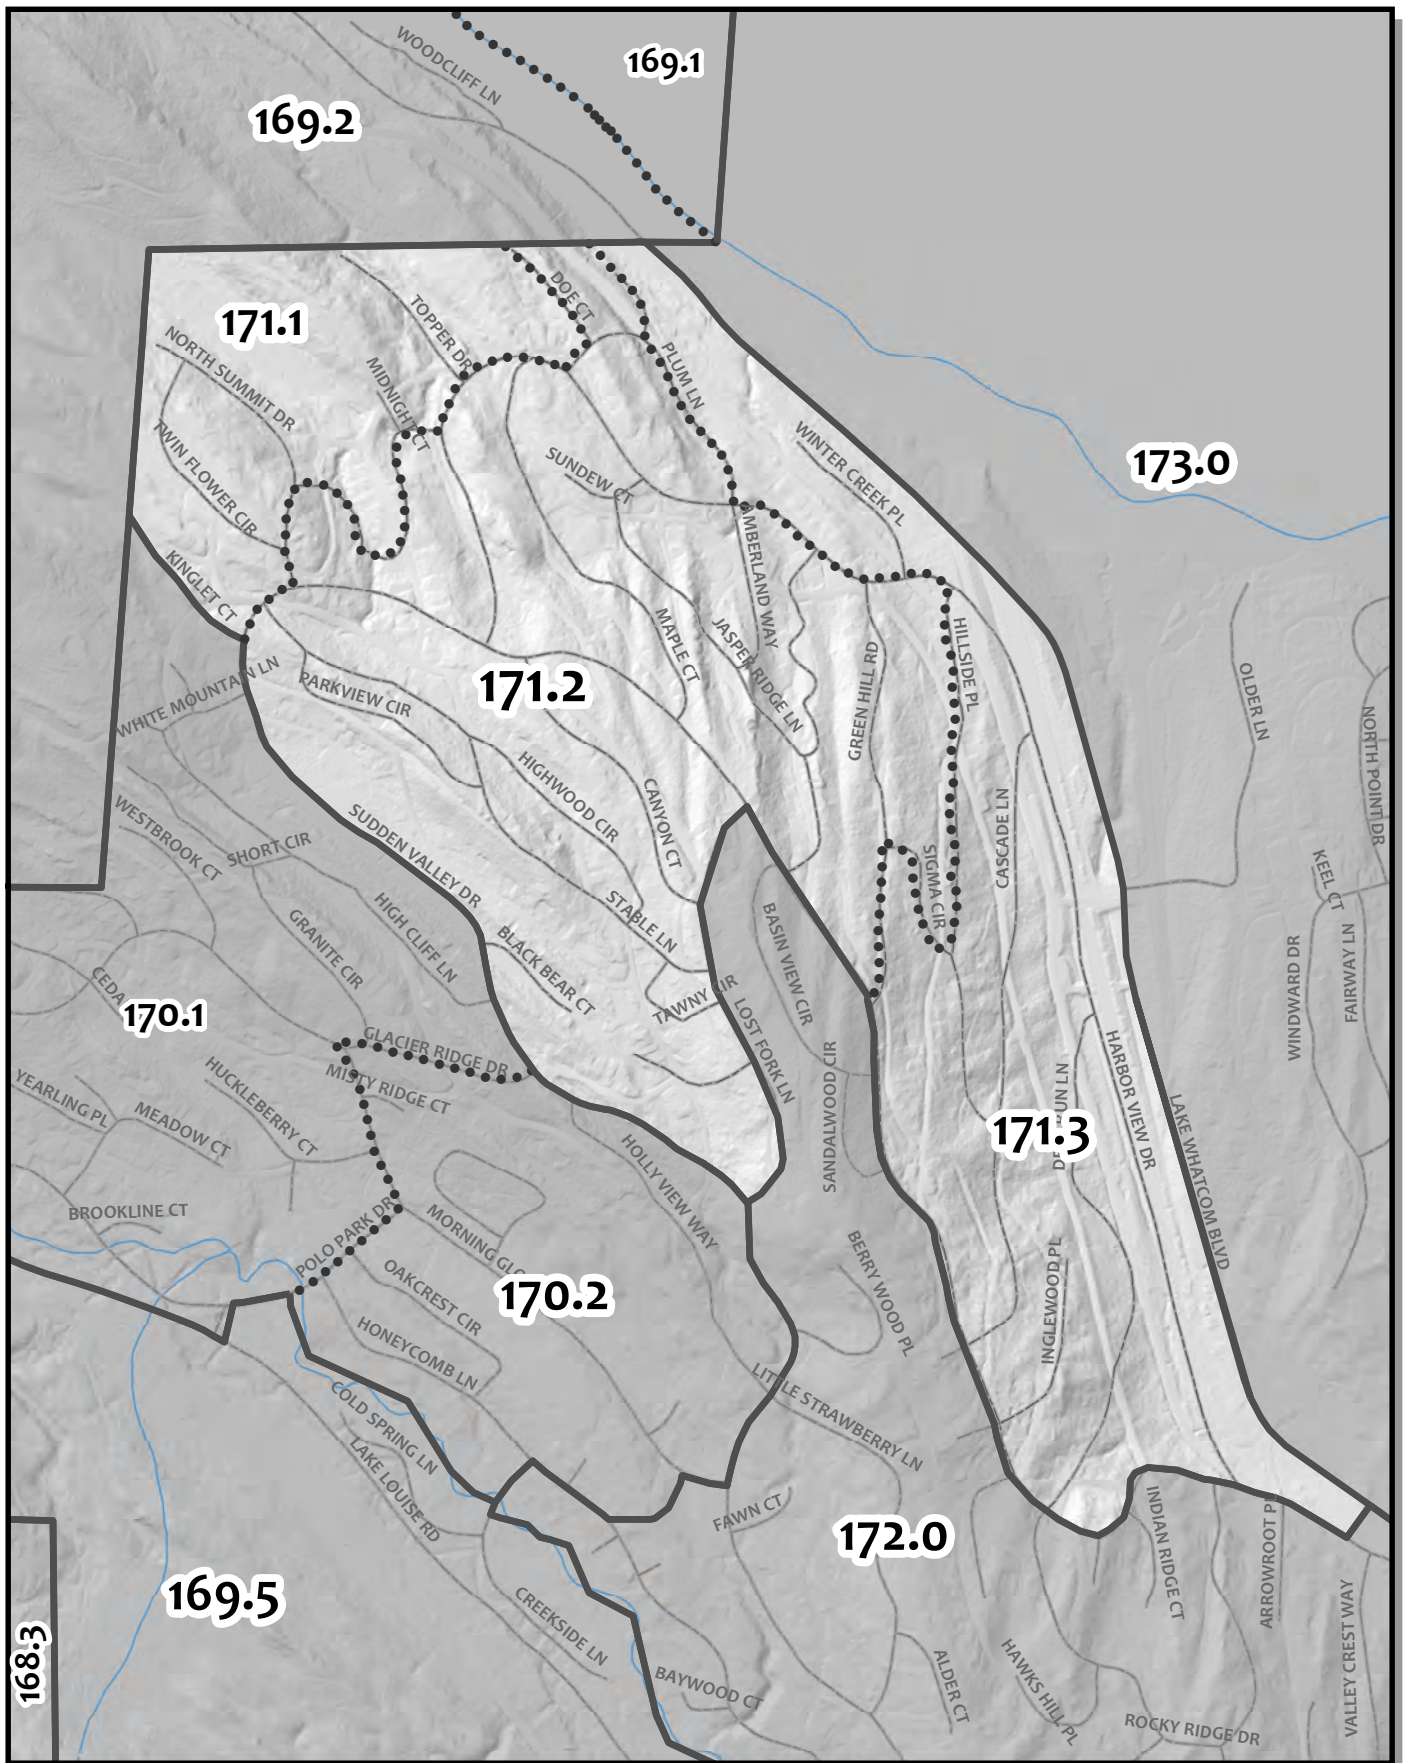

Whatcom County Precinct 171

County Council District 3
Legislative District 40
Congressional District 2

0 160 320 640 Feet