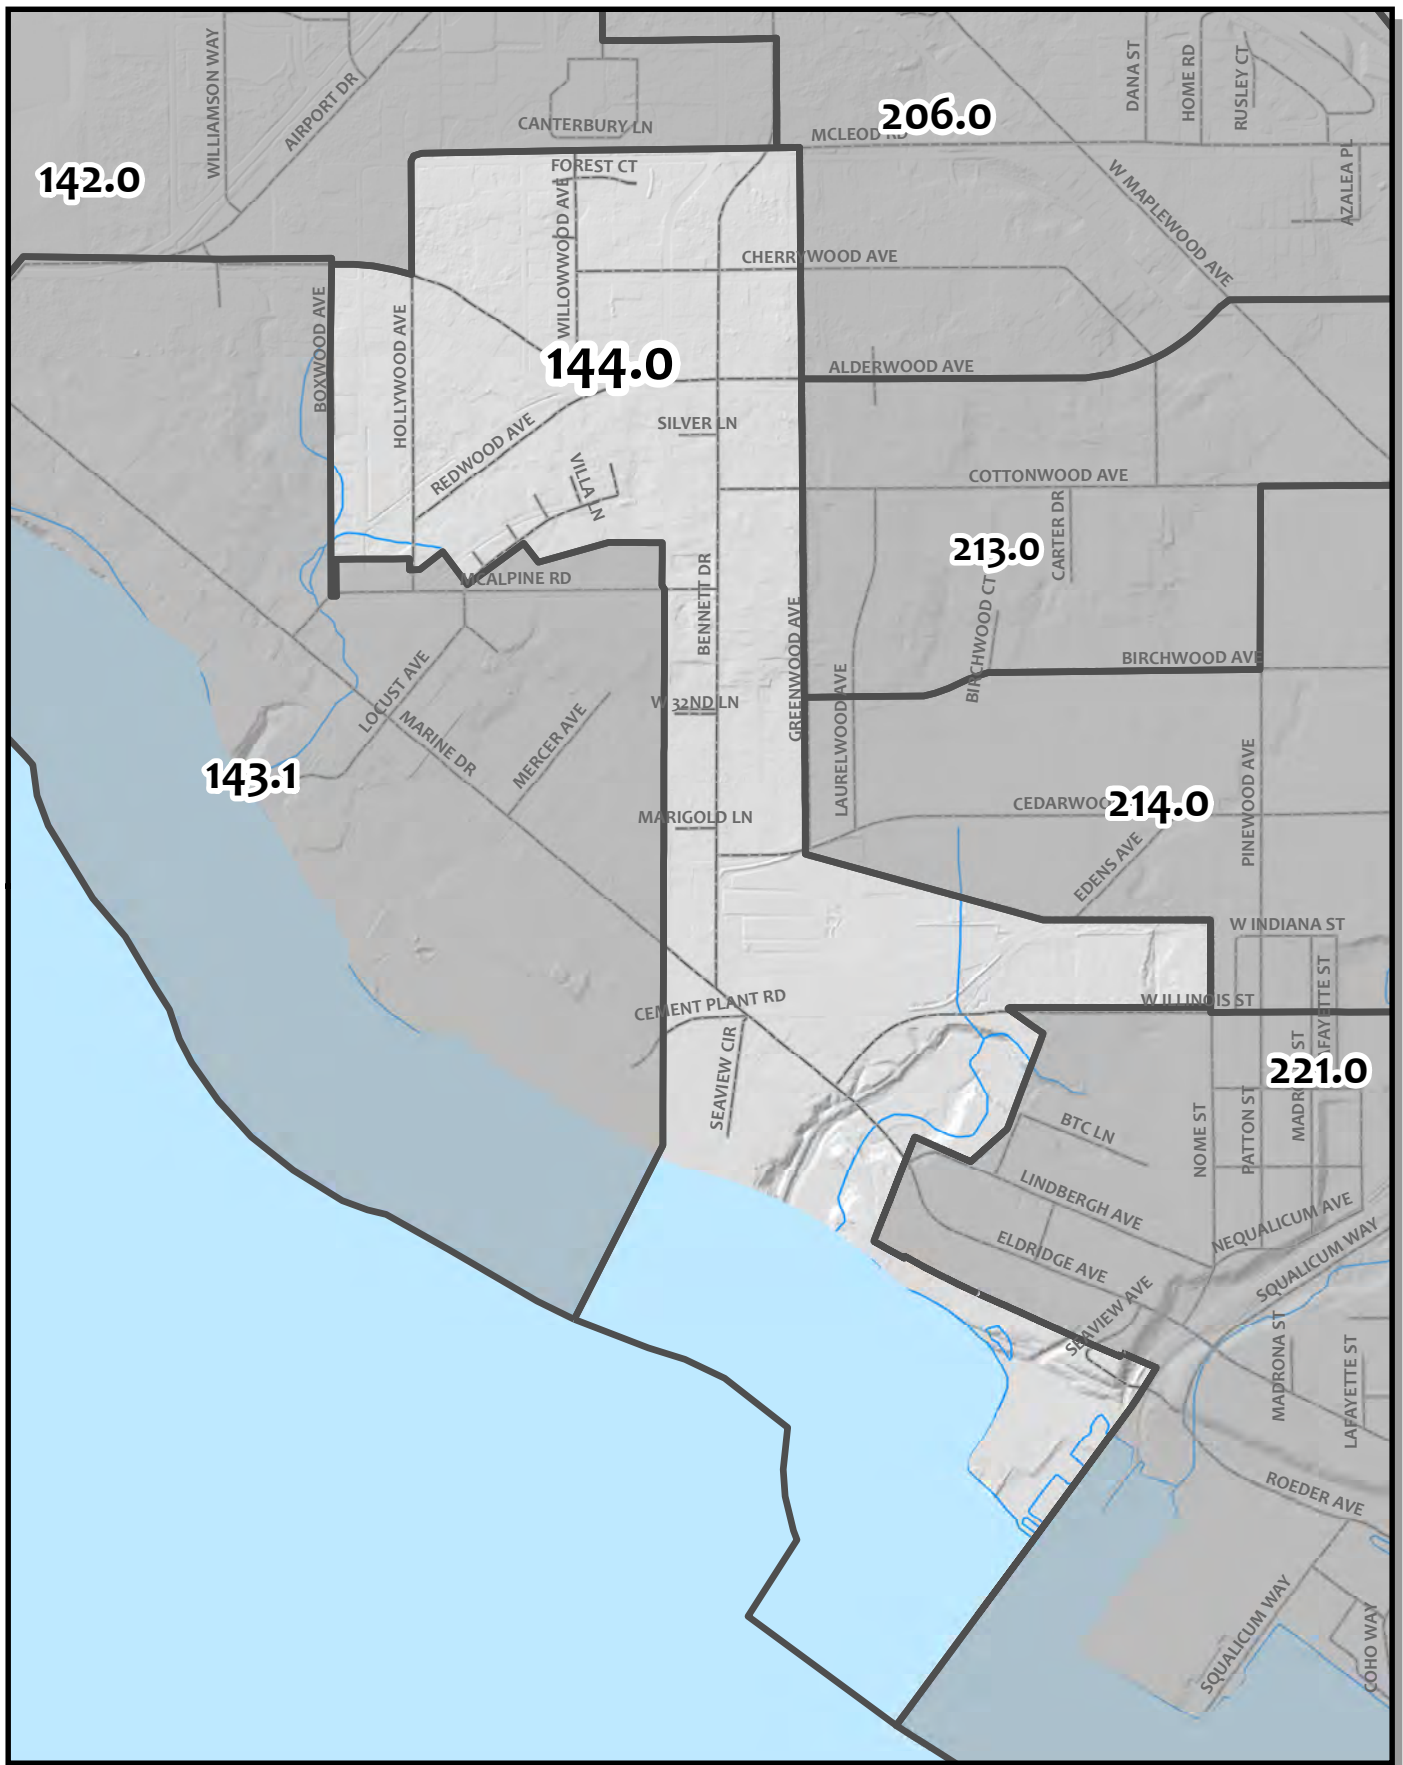

Whatcom County Precinct 144

County Council District 4
Legislative District 42
Congressional District 2

0 225 450 900 Feet