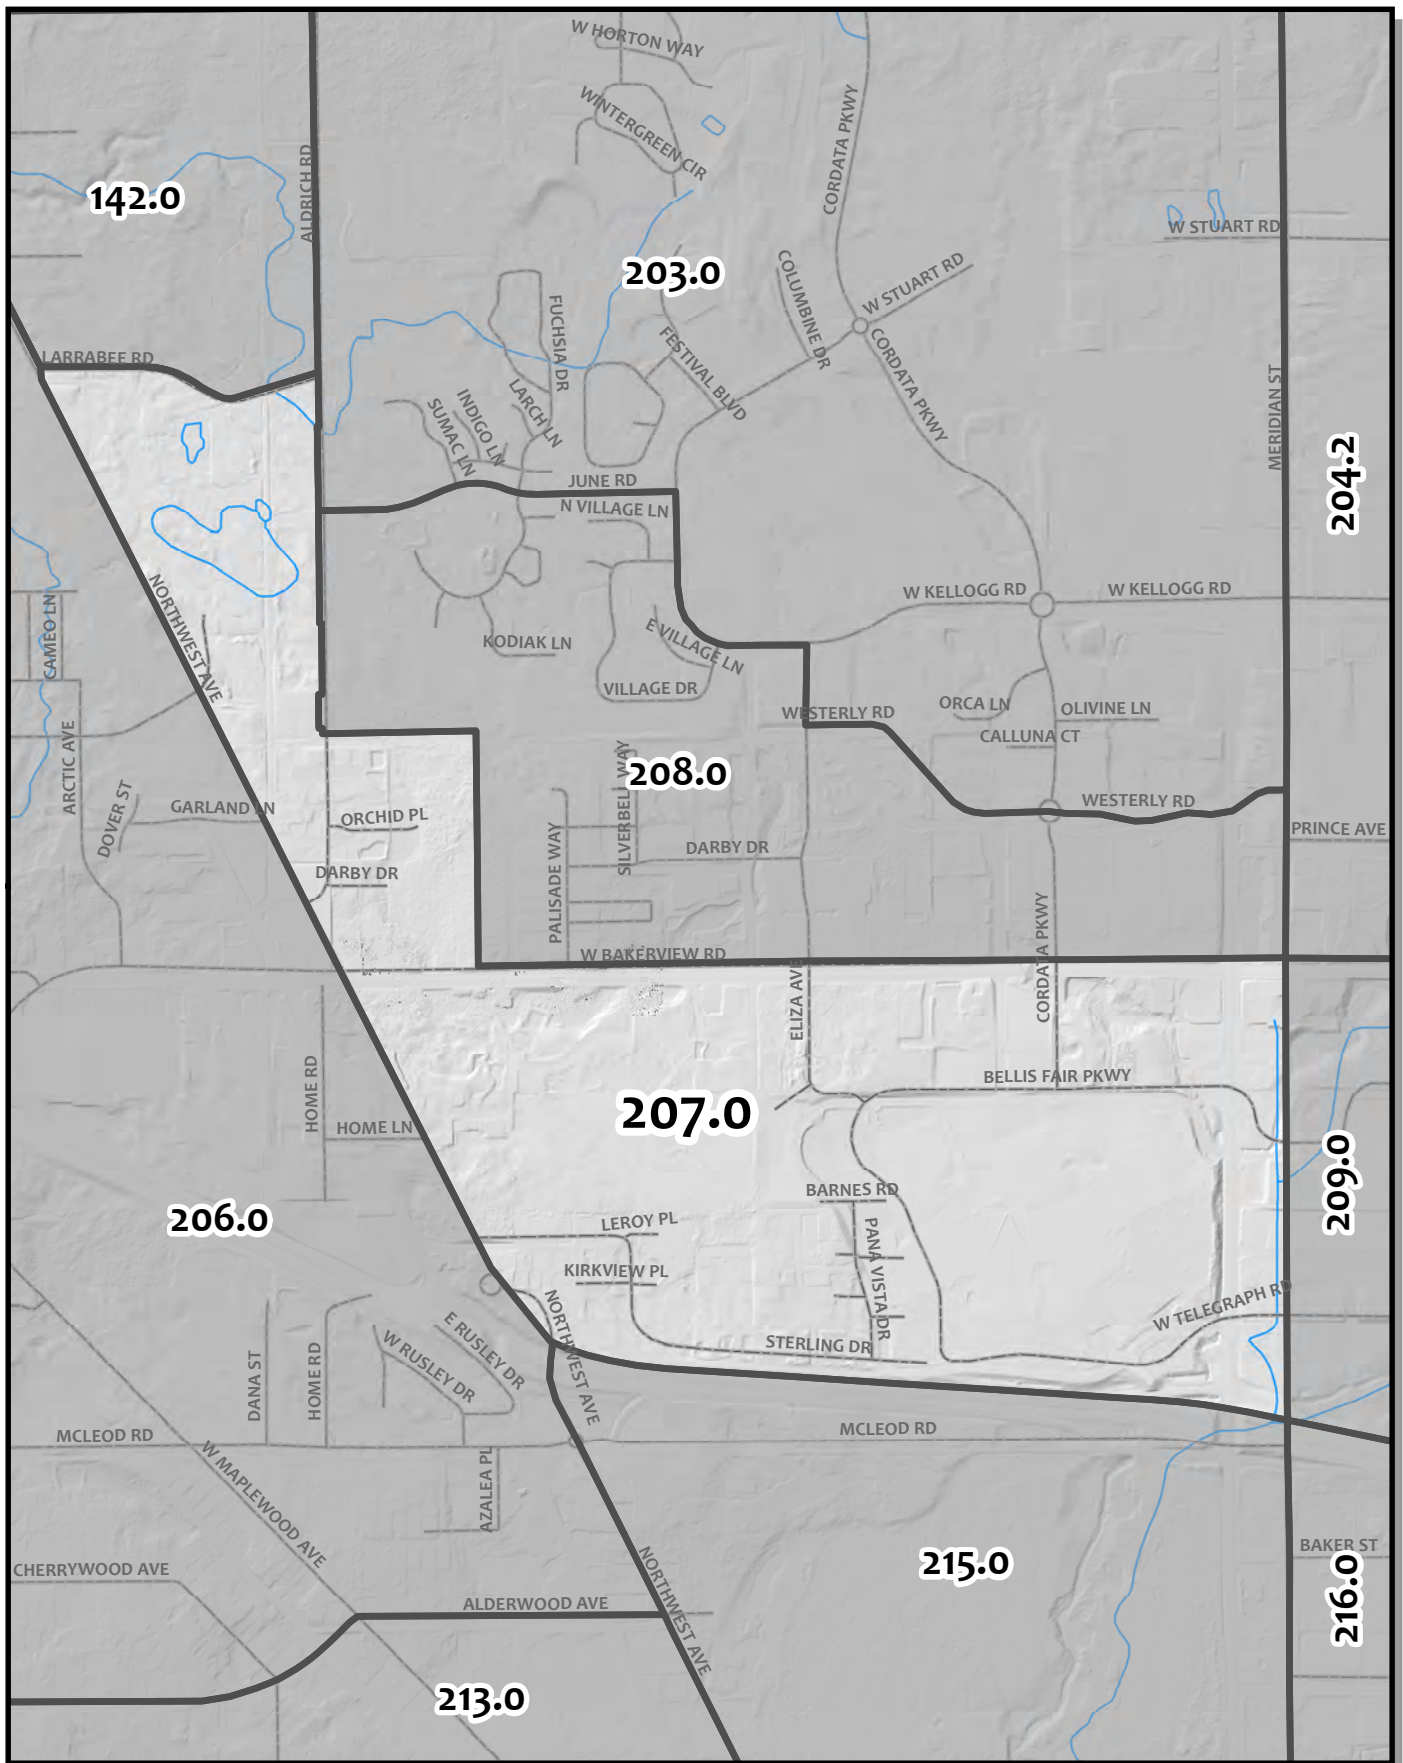

Whatcom County Precinct 207

City of Bellingham Ward 1

County Council District 2

Legislative District 42

Congressional District 2

0 210 420 840 Feet