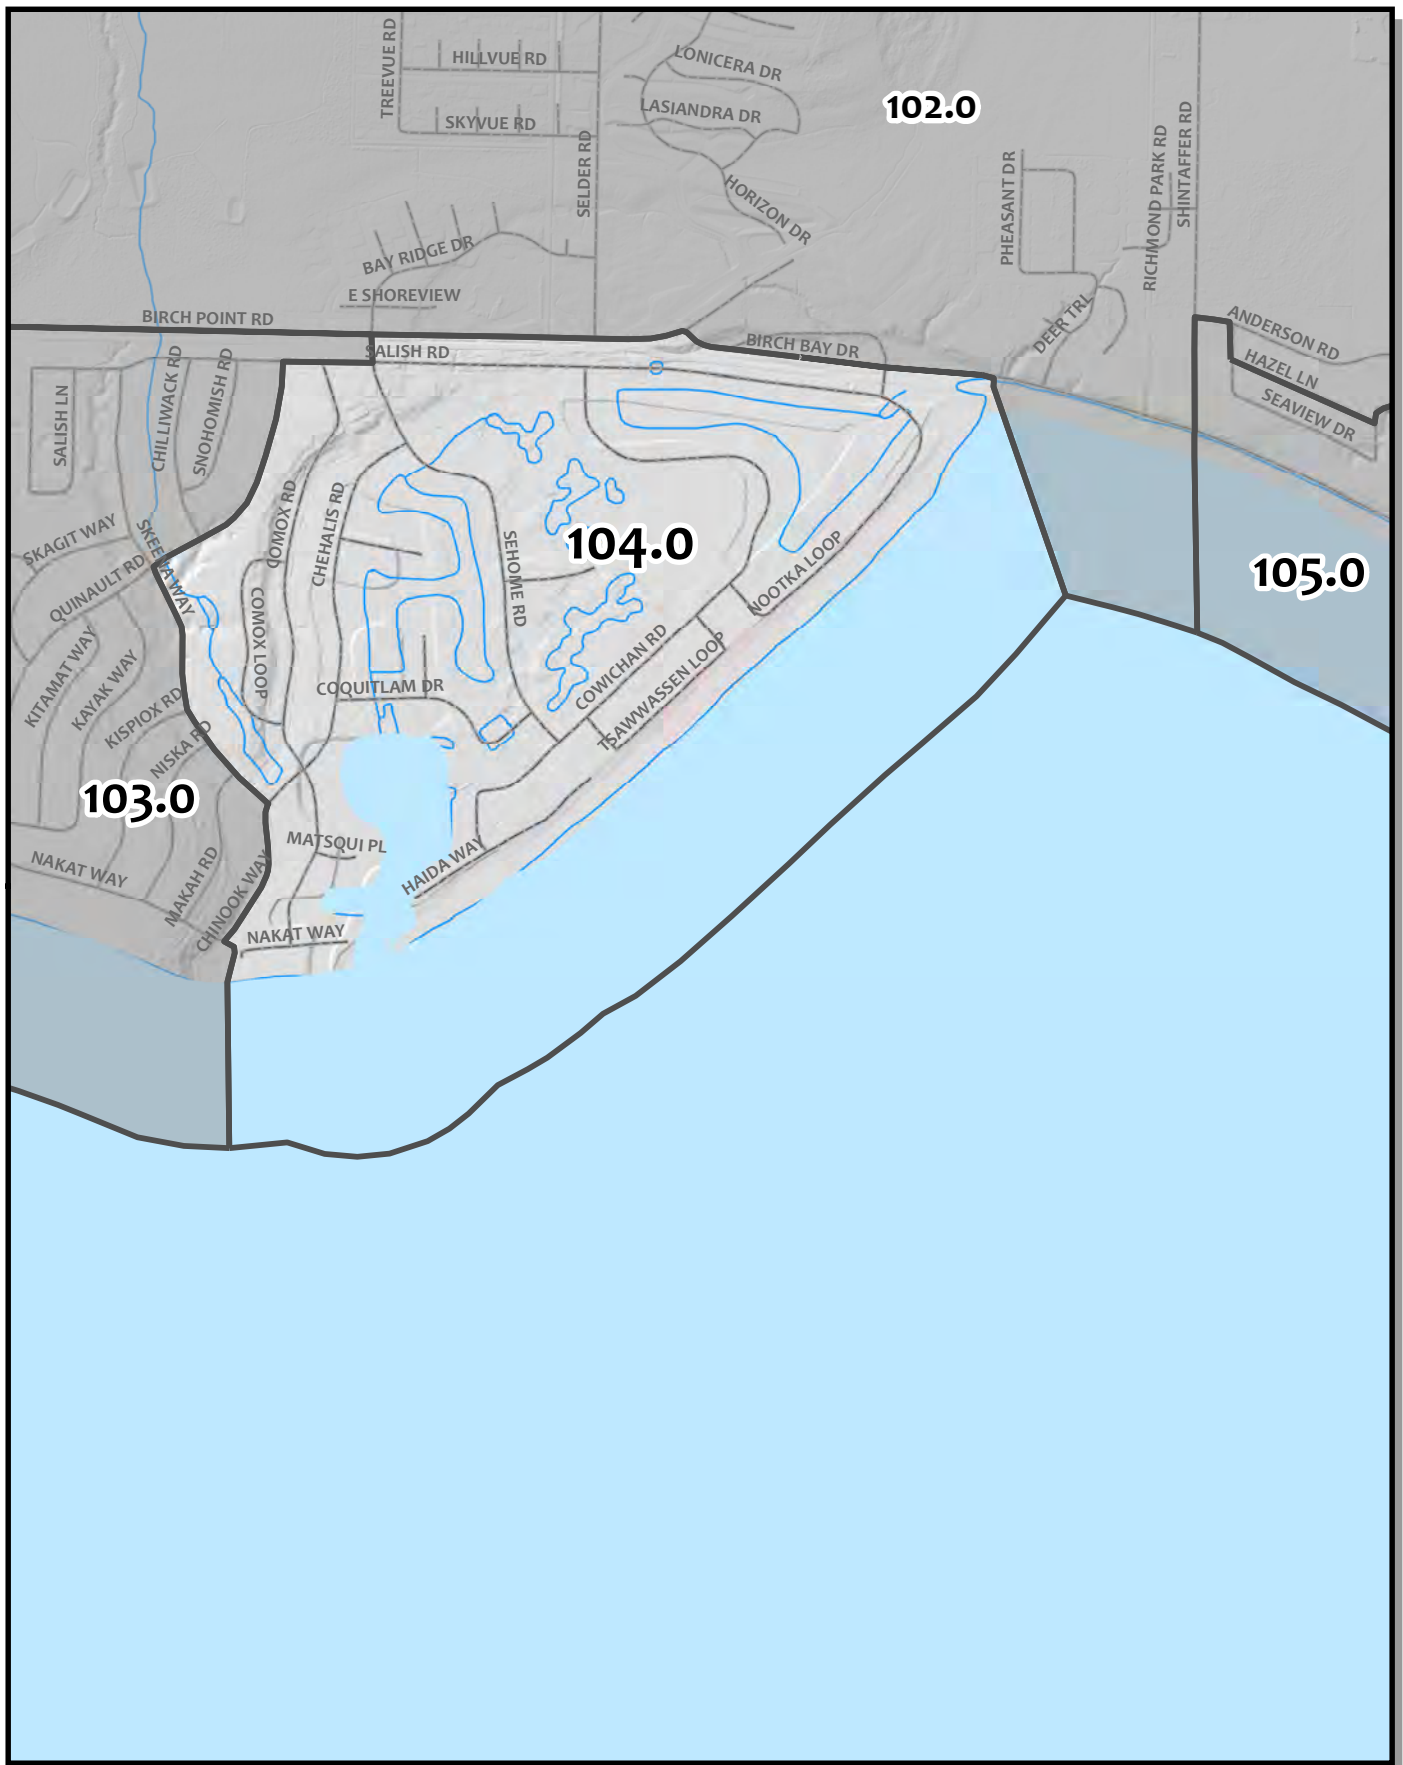

Whatcom County Precinct 104

County Council District 5
Legislative District 42
Congressional District 2

0 250 500 1,000 Feet