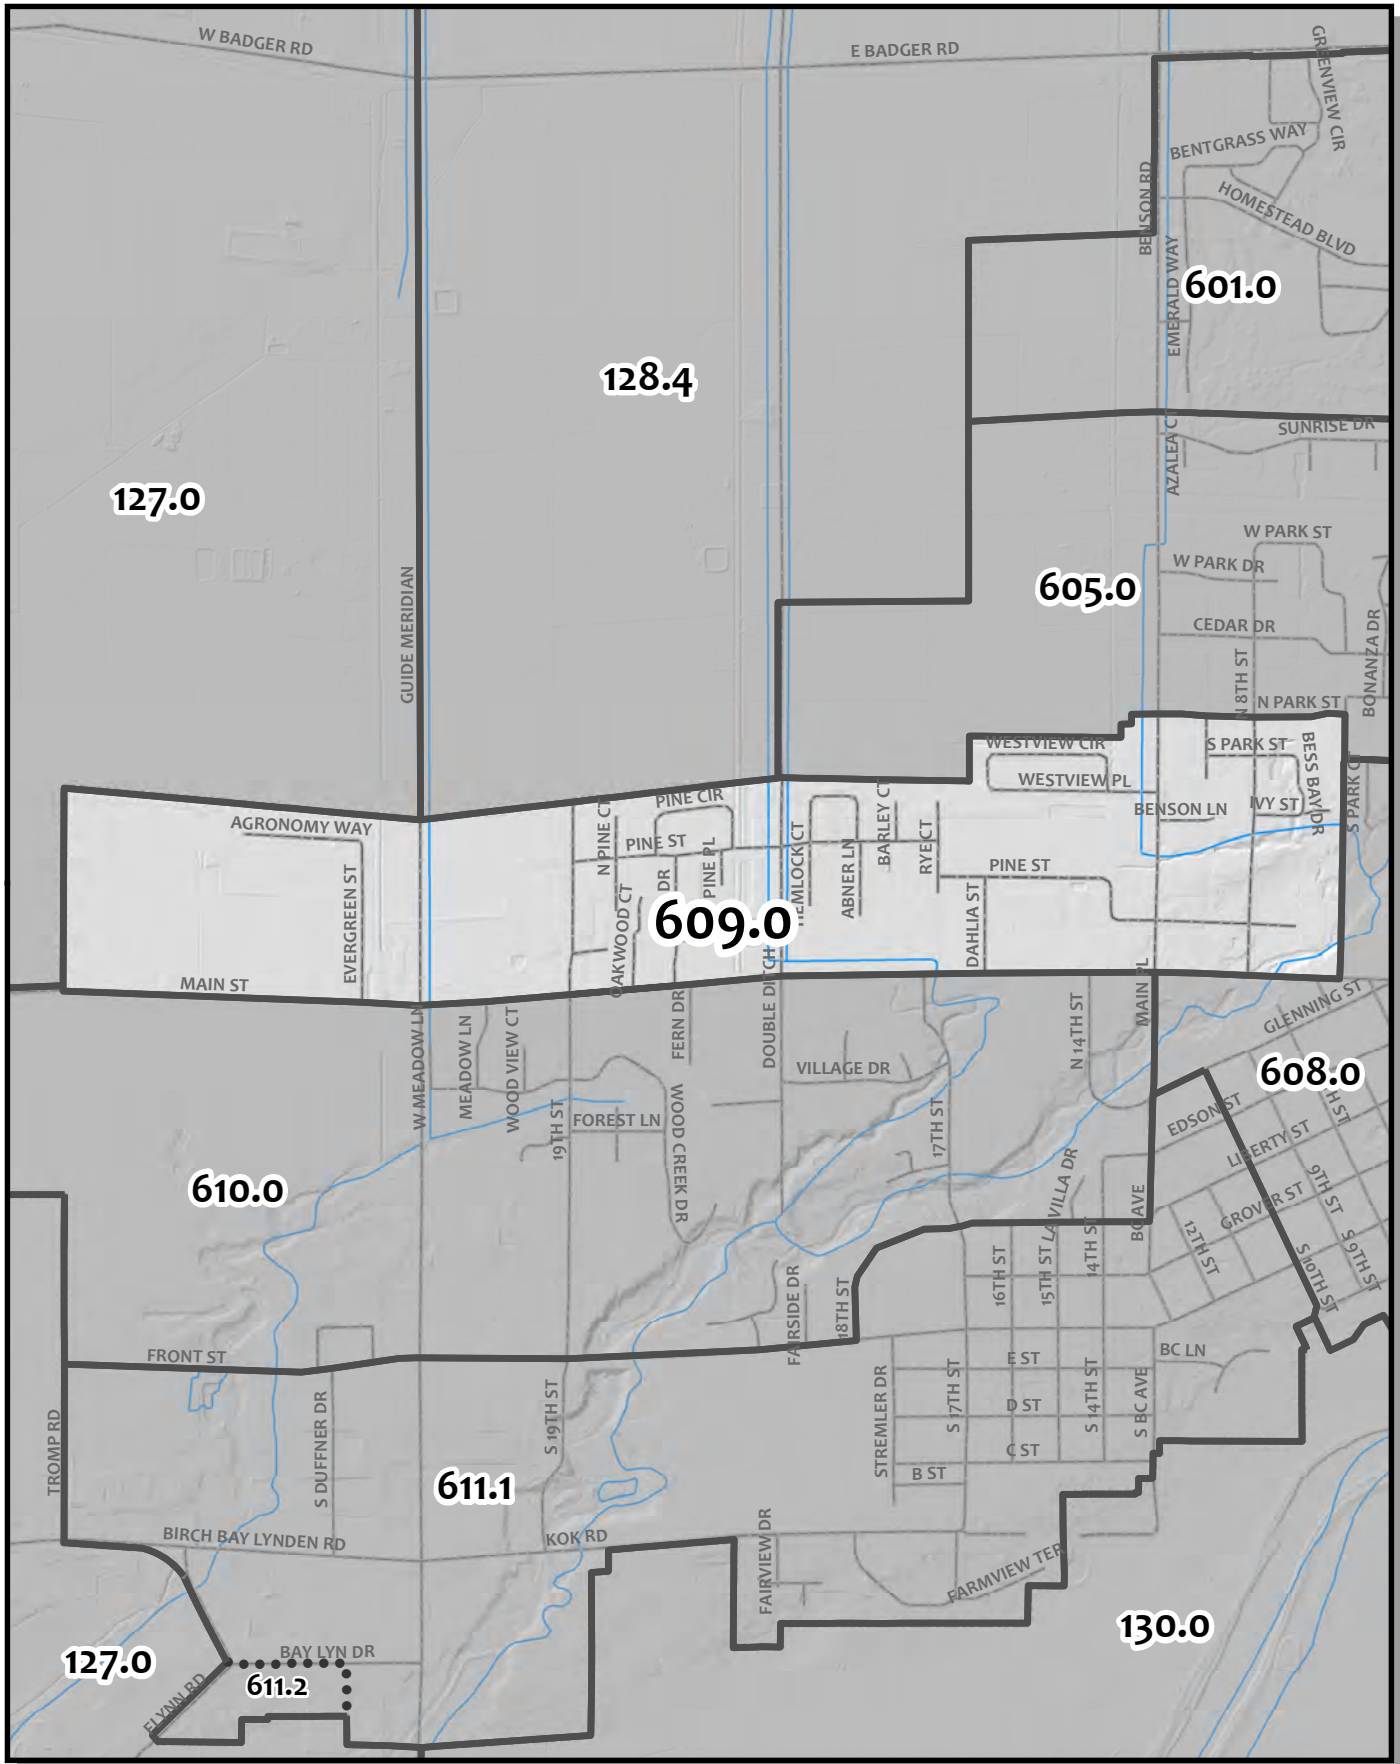

Whatcom County Precinct 609
City of Lynden
County Council District 4
Legislative District 42
Congressional District 2