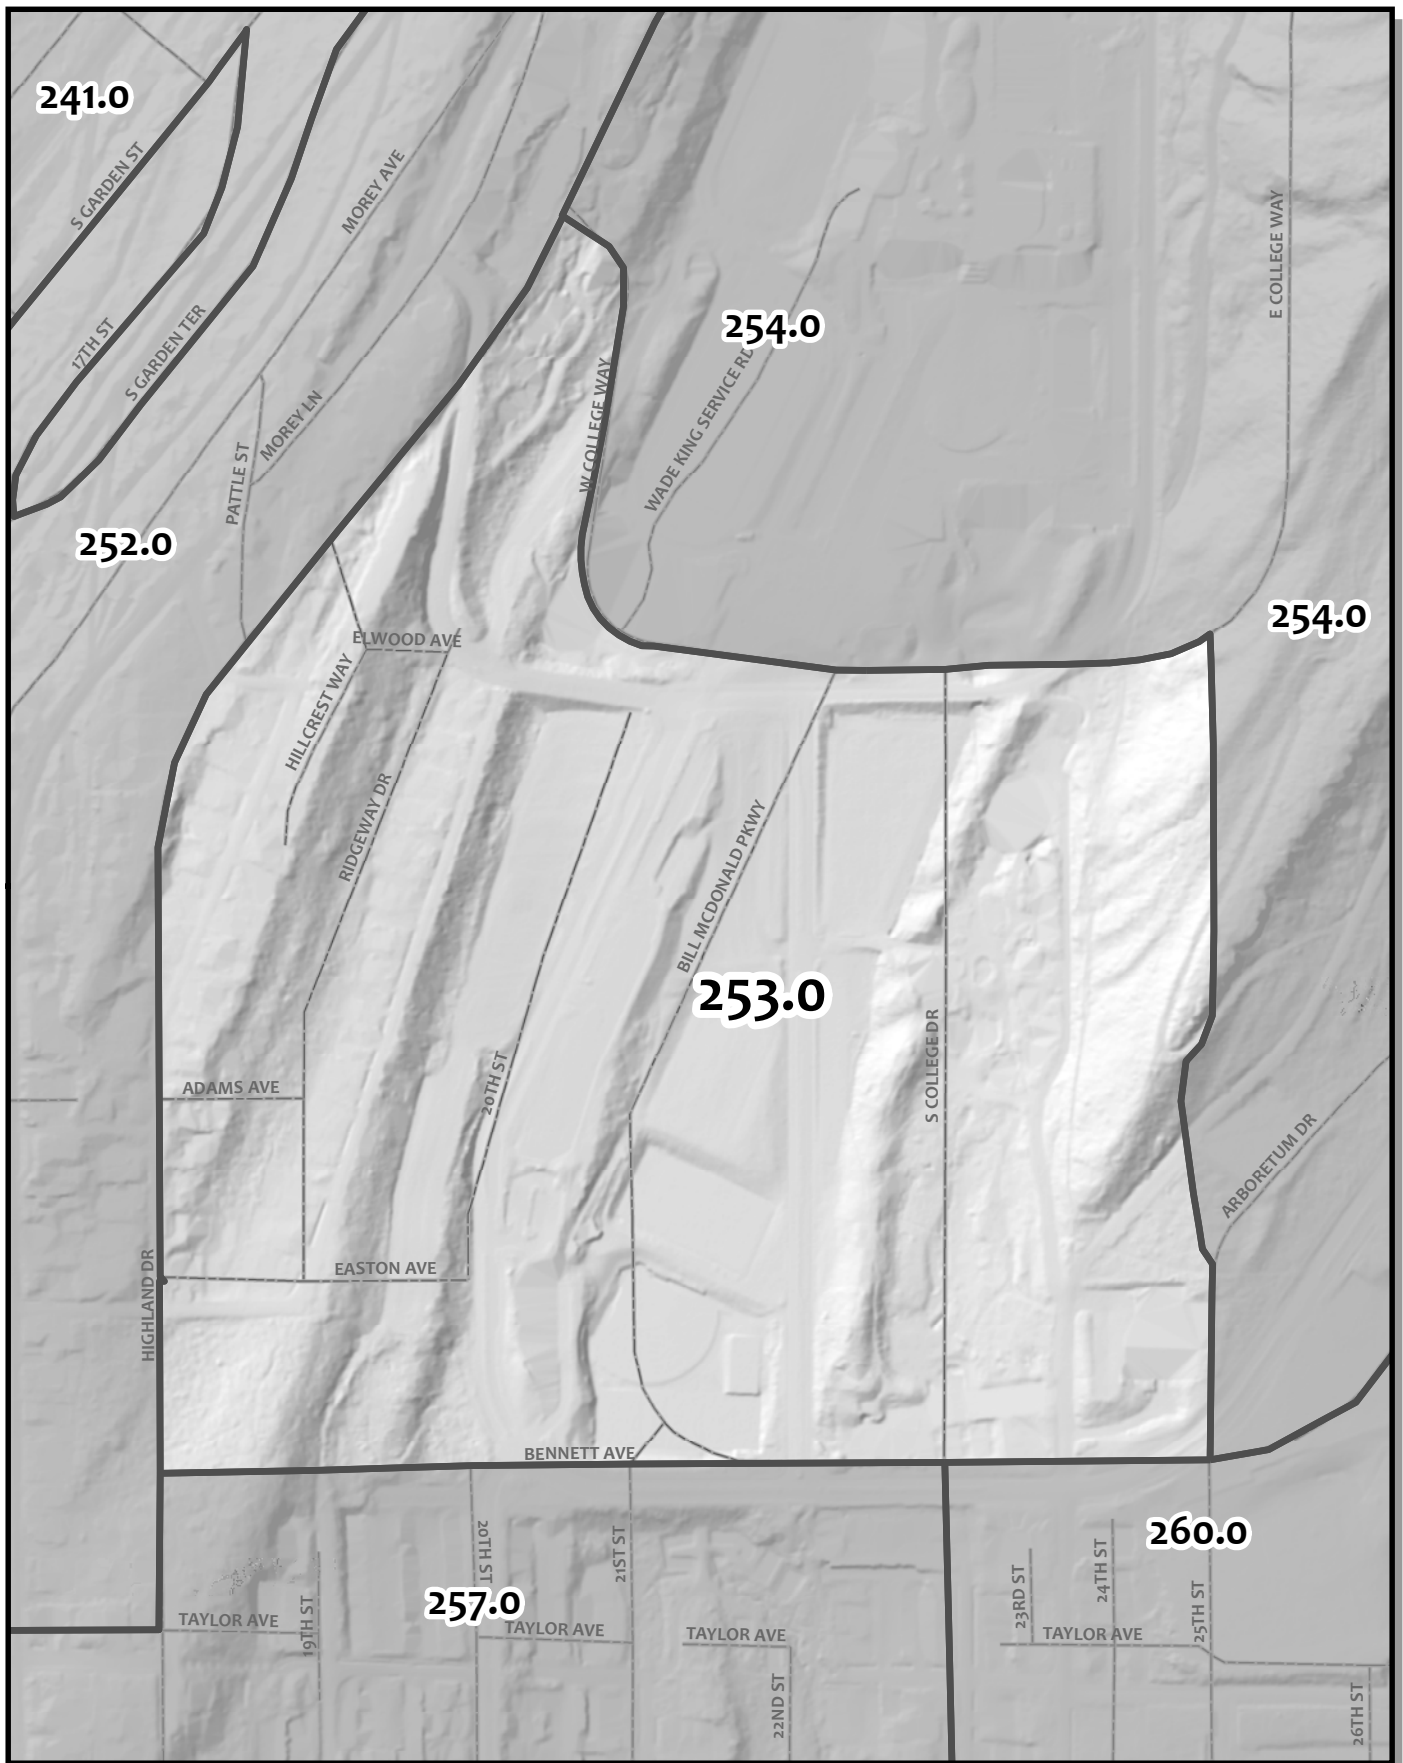

Whatcom County Precinct 253

City of Bellingham Ward 5
County Council District 1
Legislative District 40
Congressional District 2