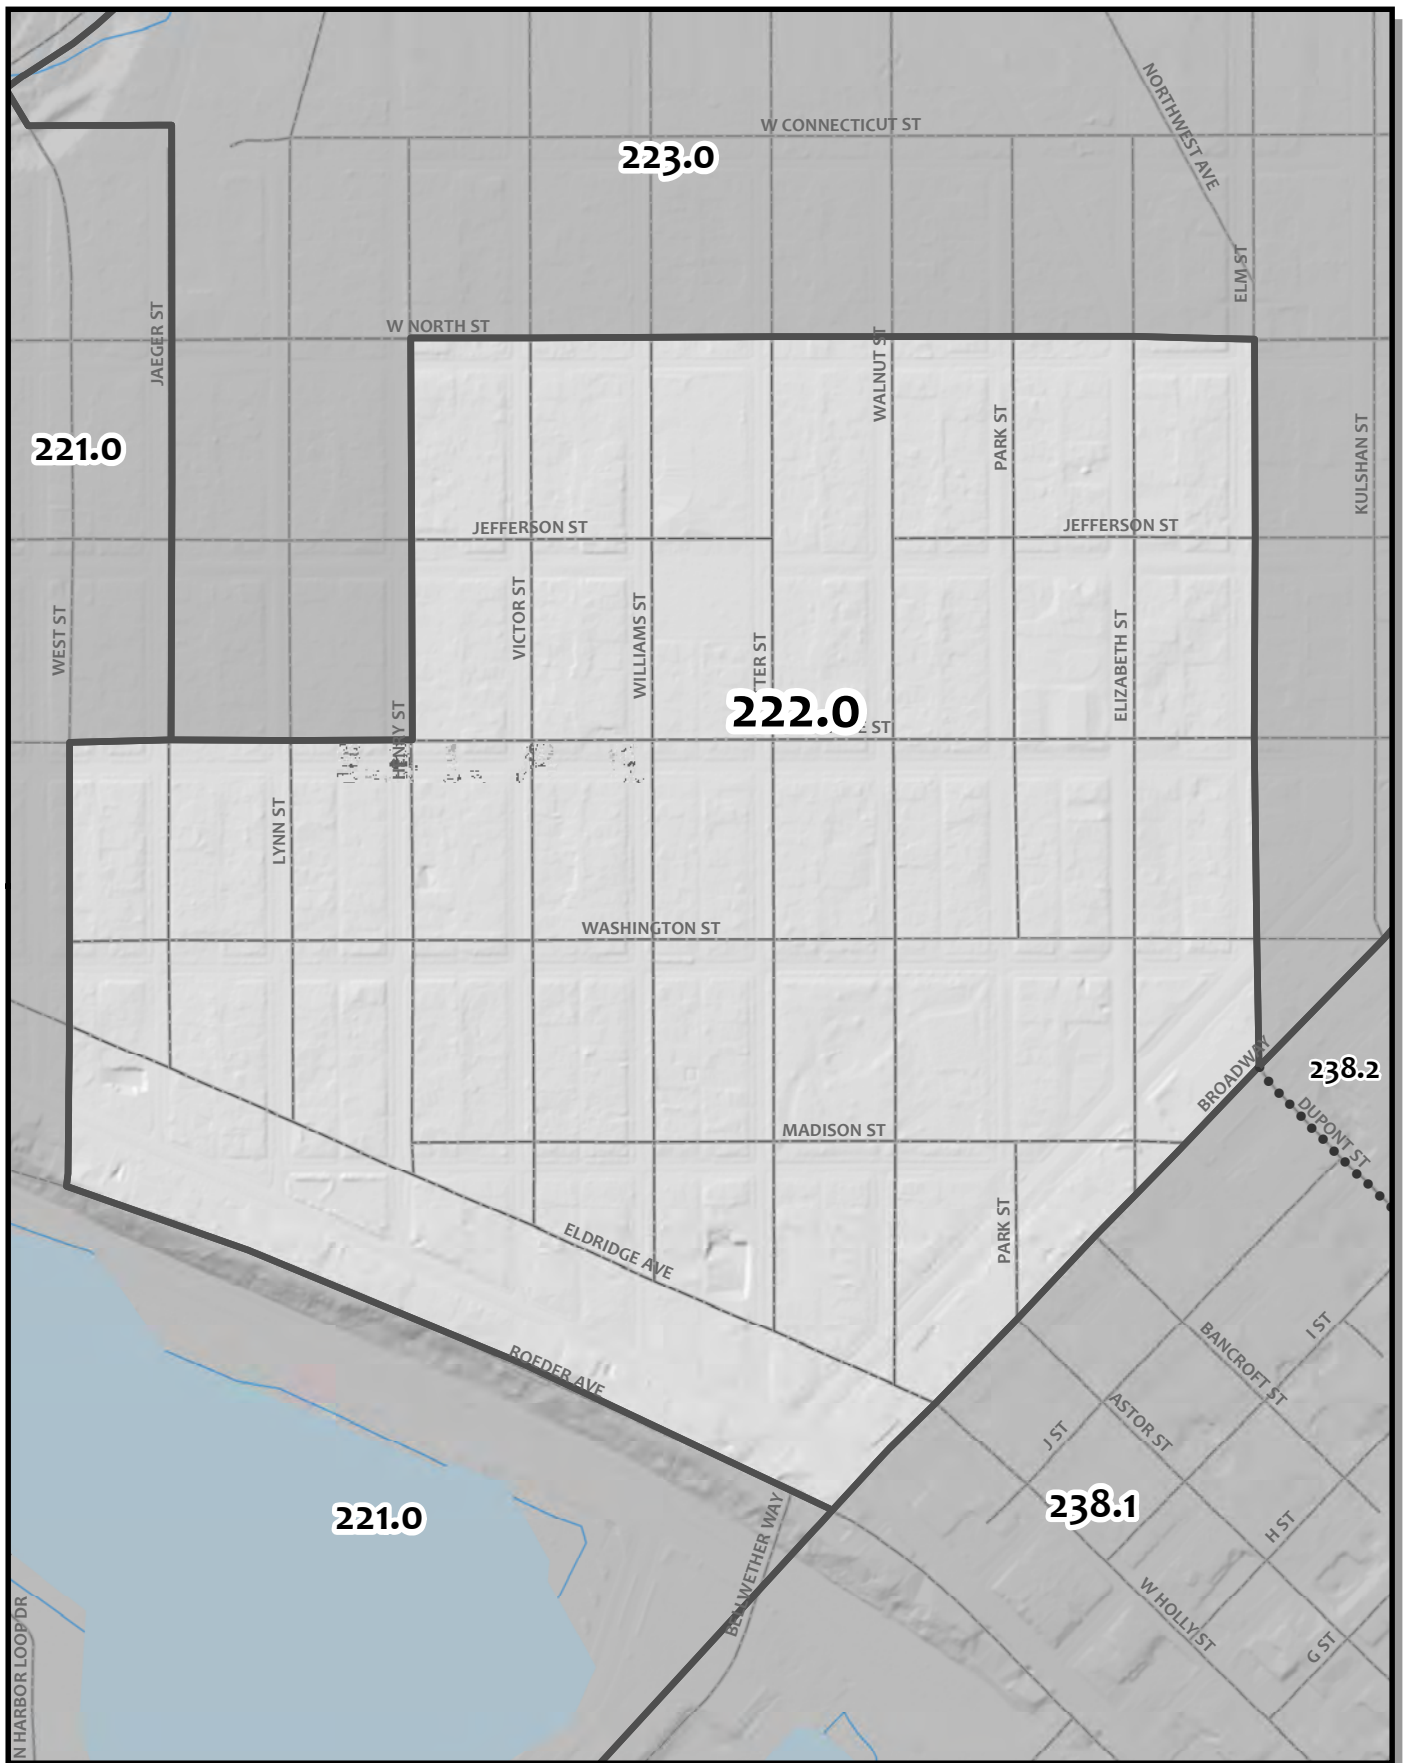

Whatcom County Precinct 222

City of Bellingham Ward 1
County Council District 2
Legislative District 42
Congressional District 2

0 87.5 175 350 Feet