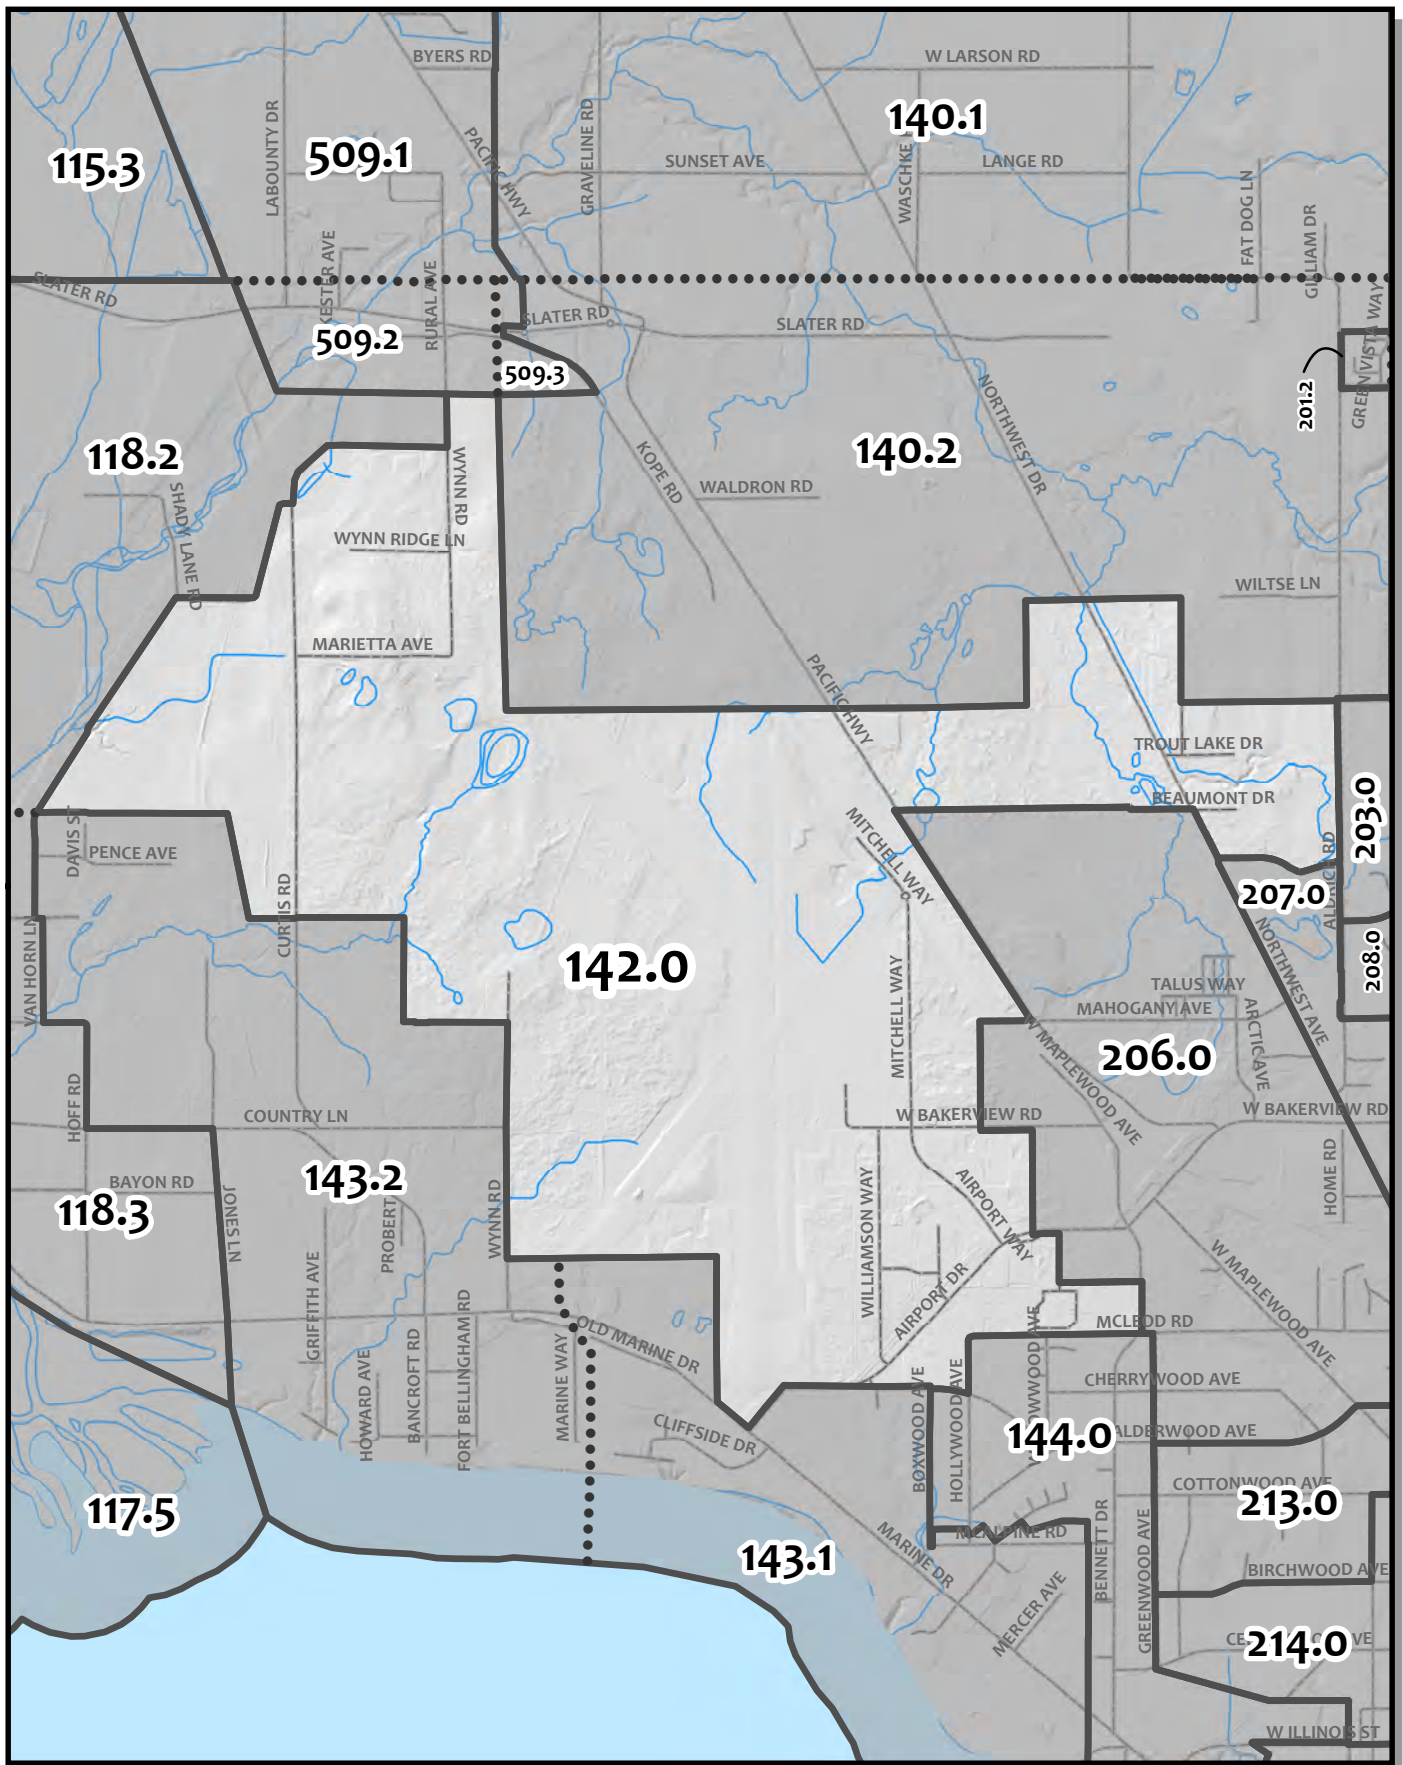

Whatcom County Precinct 142

County Council District 4
Legislative District 42
Congressional District 2

0 475 950 1,900
Feet