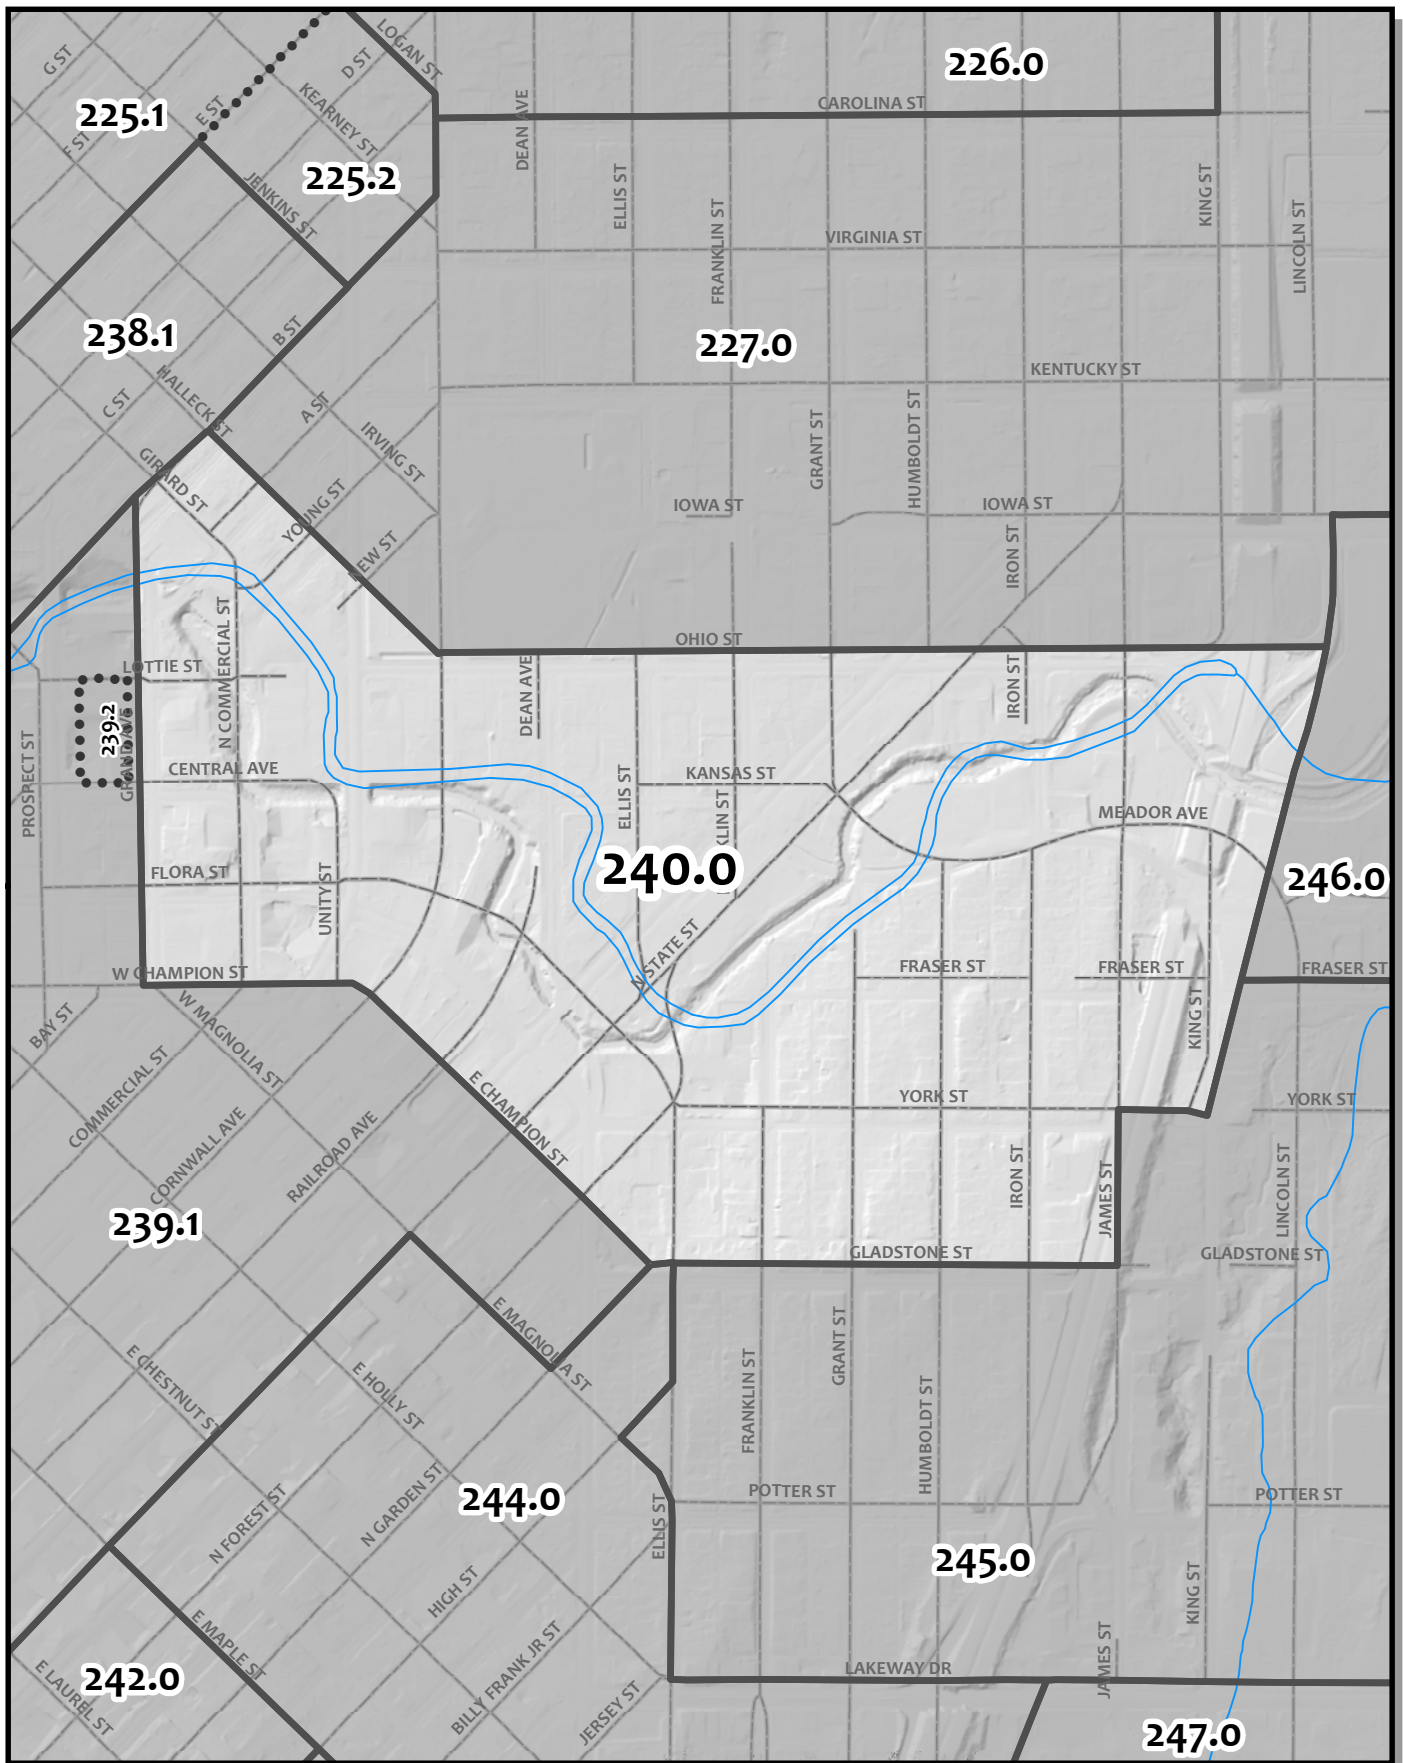

Whatcom County Precinct 240

City of Bellingham Ward 3
County Council District 1
Legislative District 42
Congressional District 2

0 135 270 540 Feet