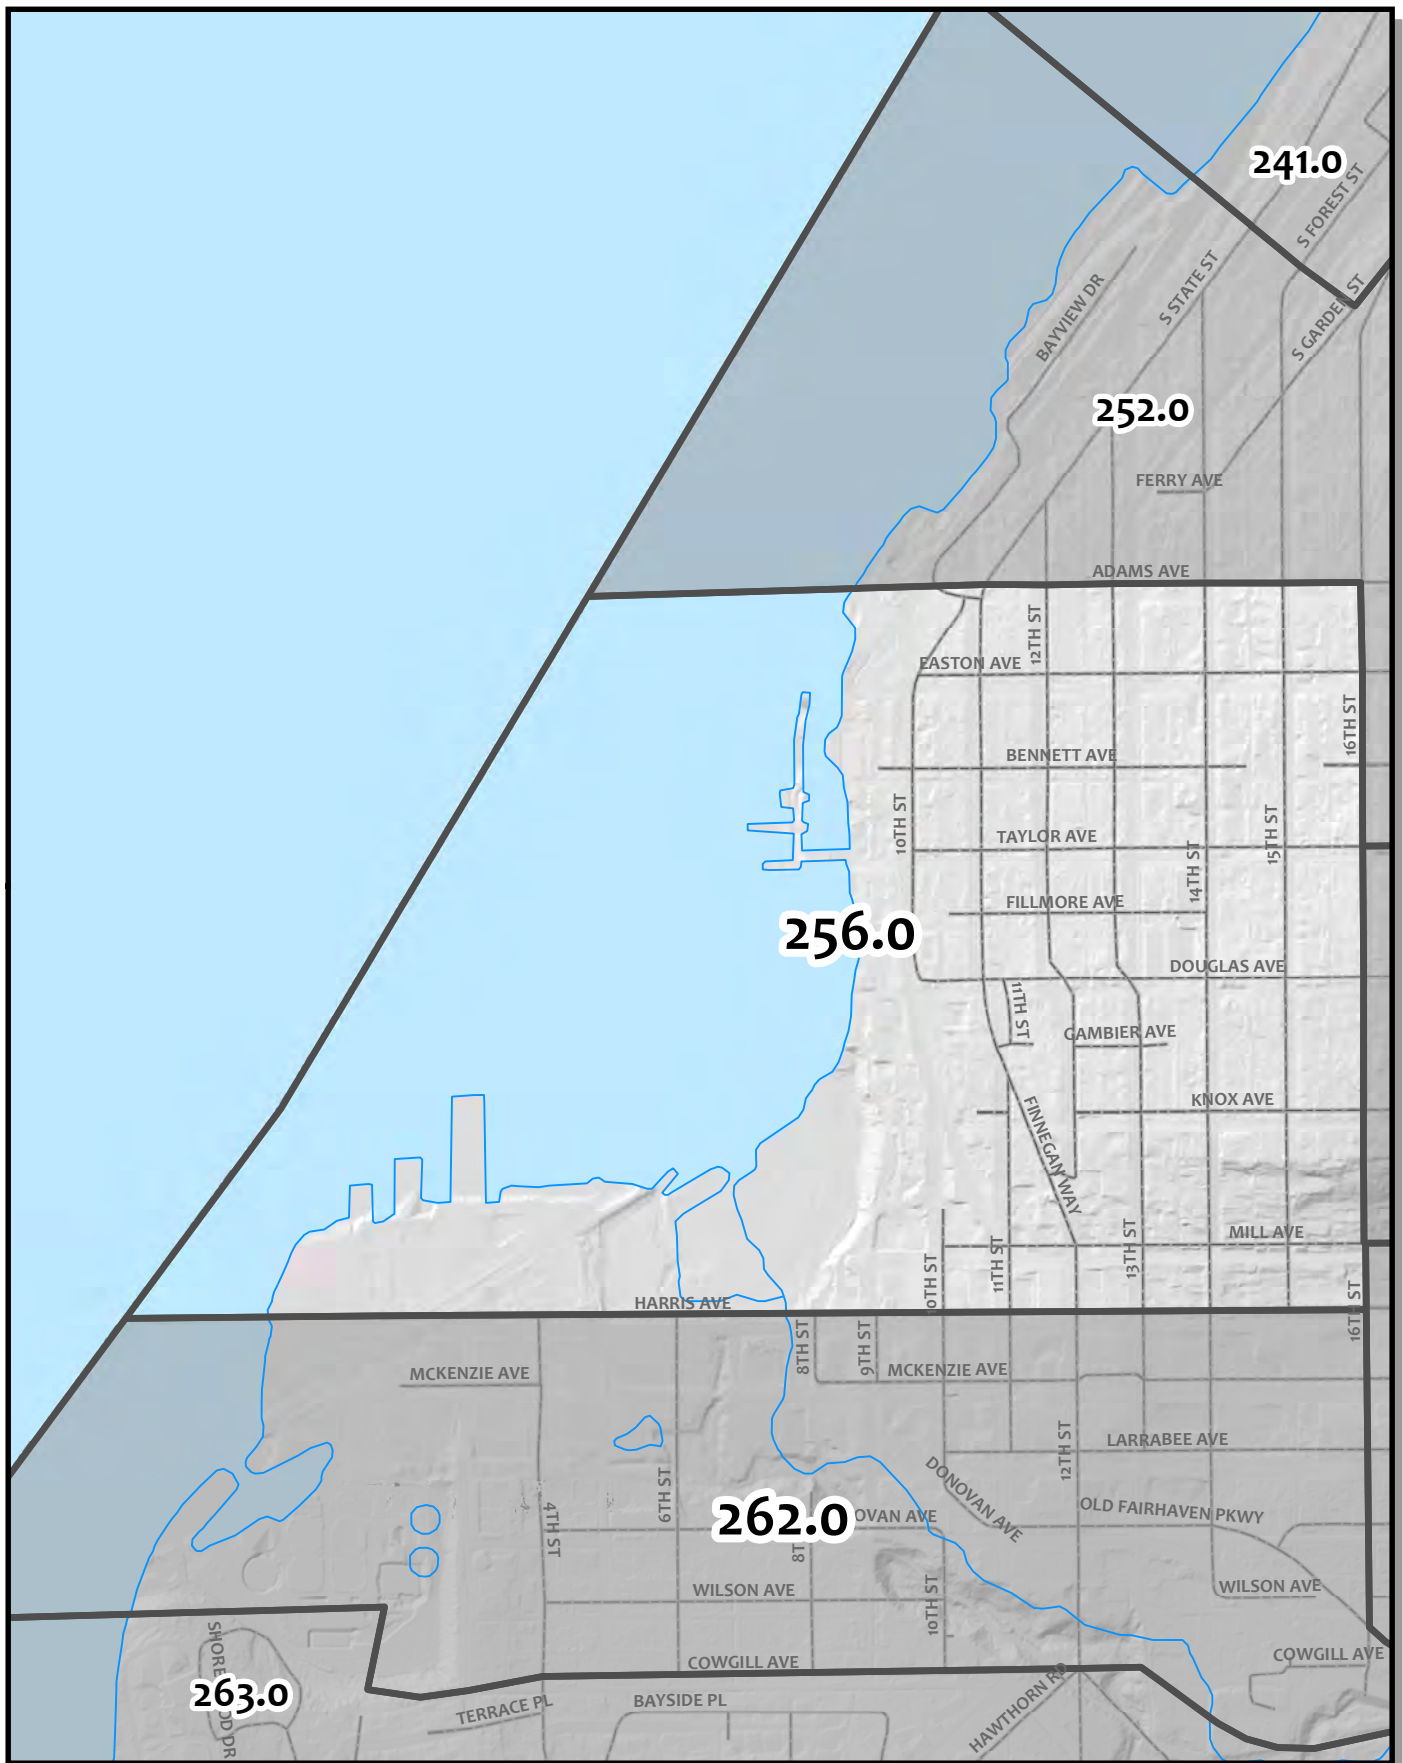

Whatcom County Precinct 256

City of Bellingham Ward 6
County Council District 1
Legislative District 40
Congressional District 2

0 160 320 640 Feet