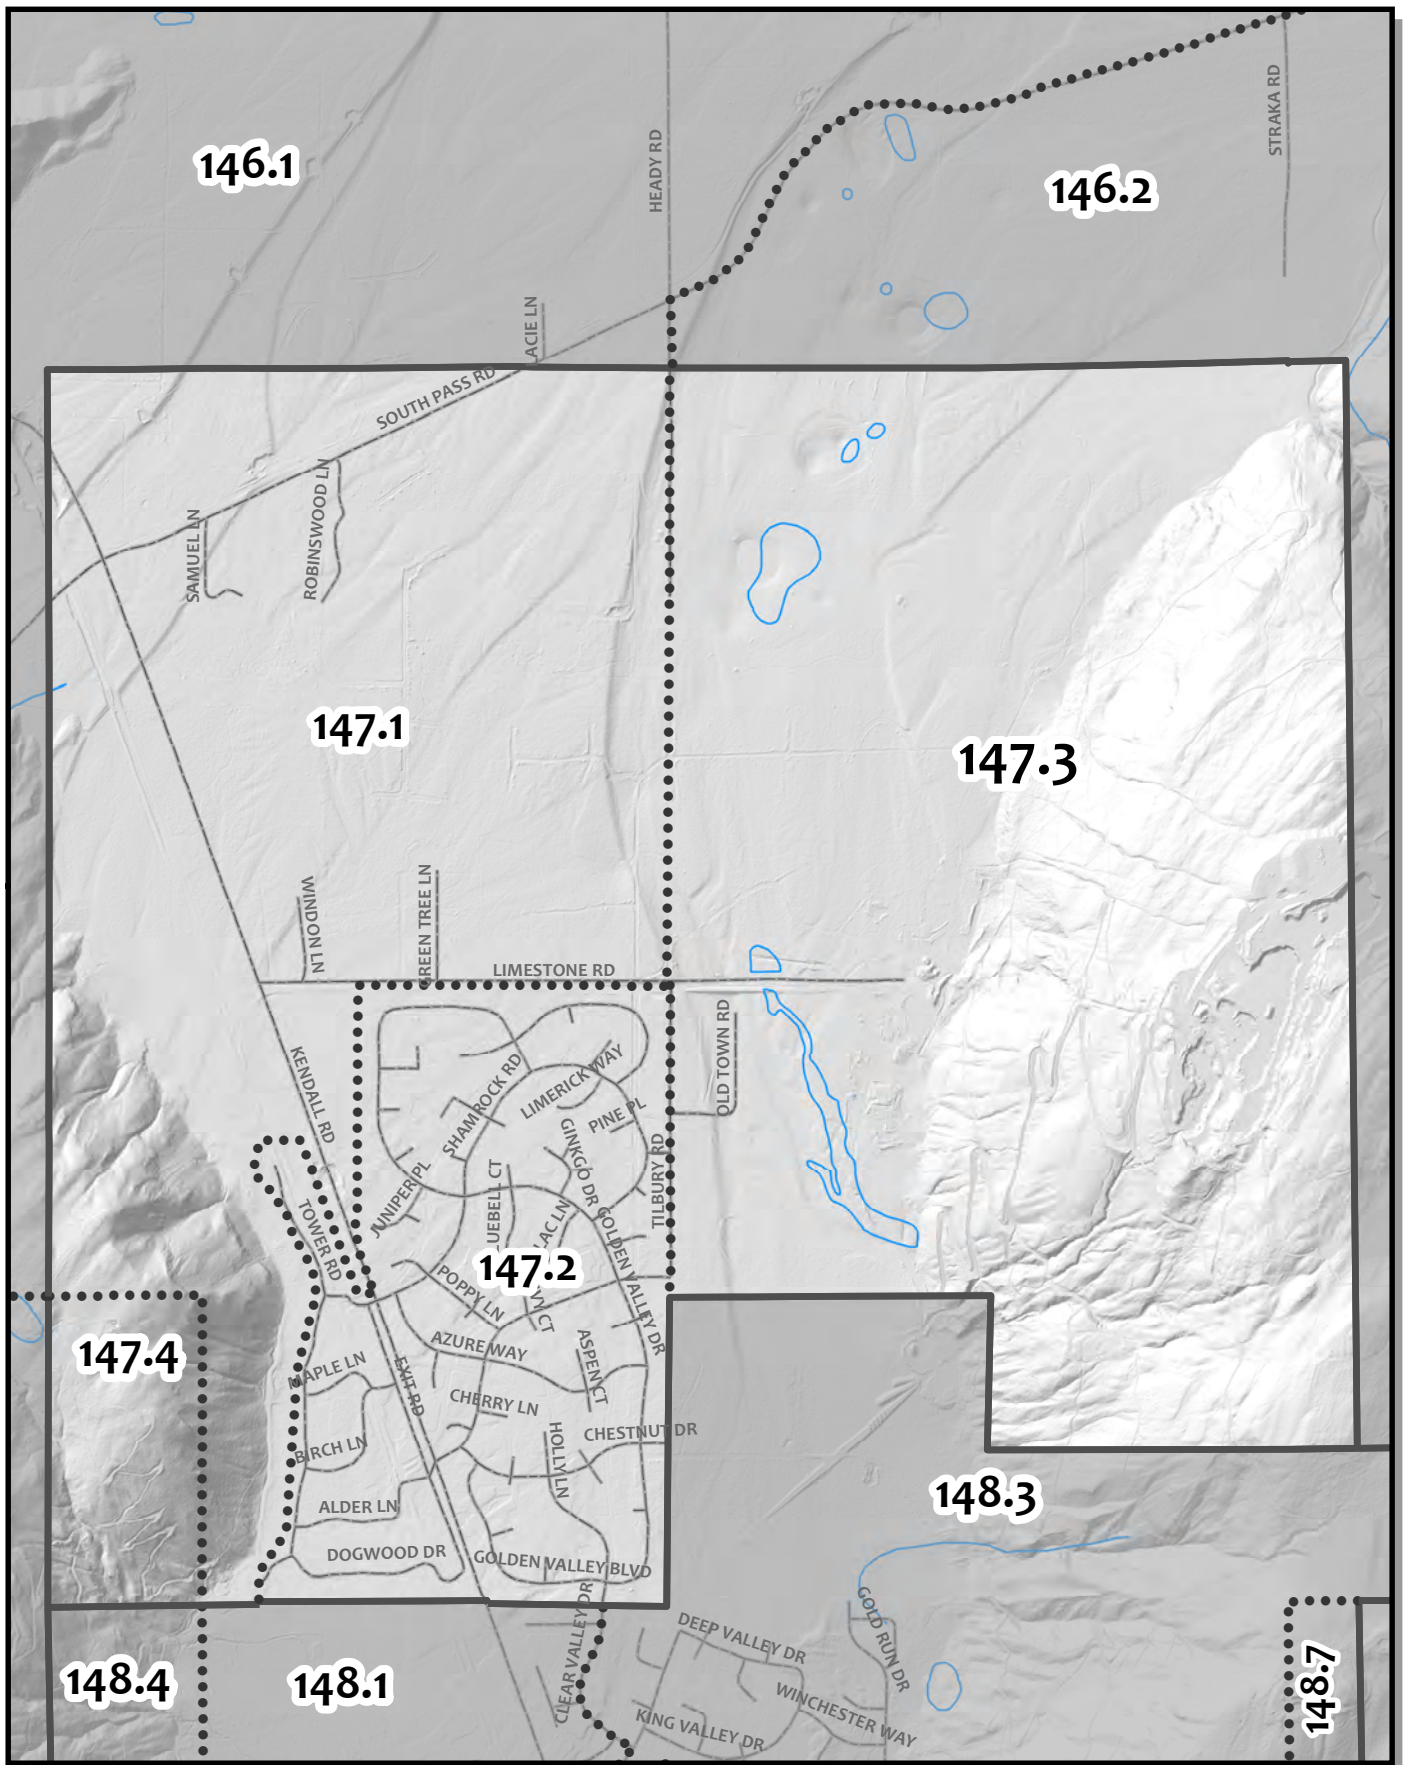

Whatcom County Precinct 147

County Council District 3
Legislative District 42
Congressional District 2