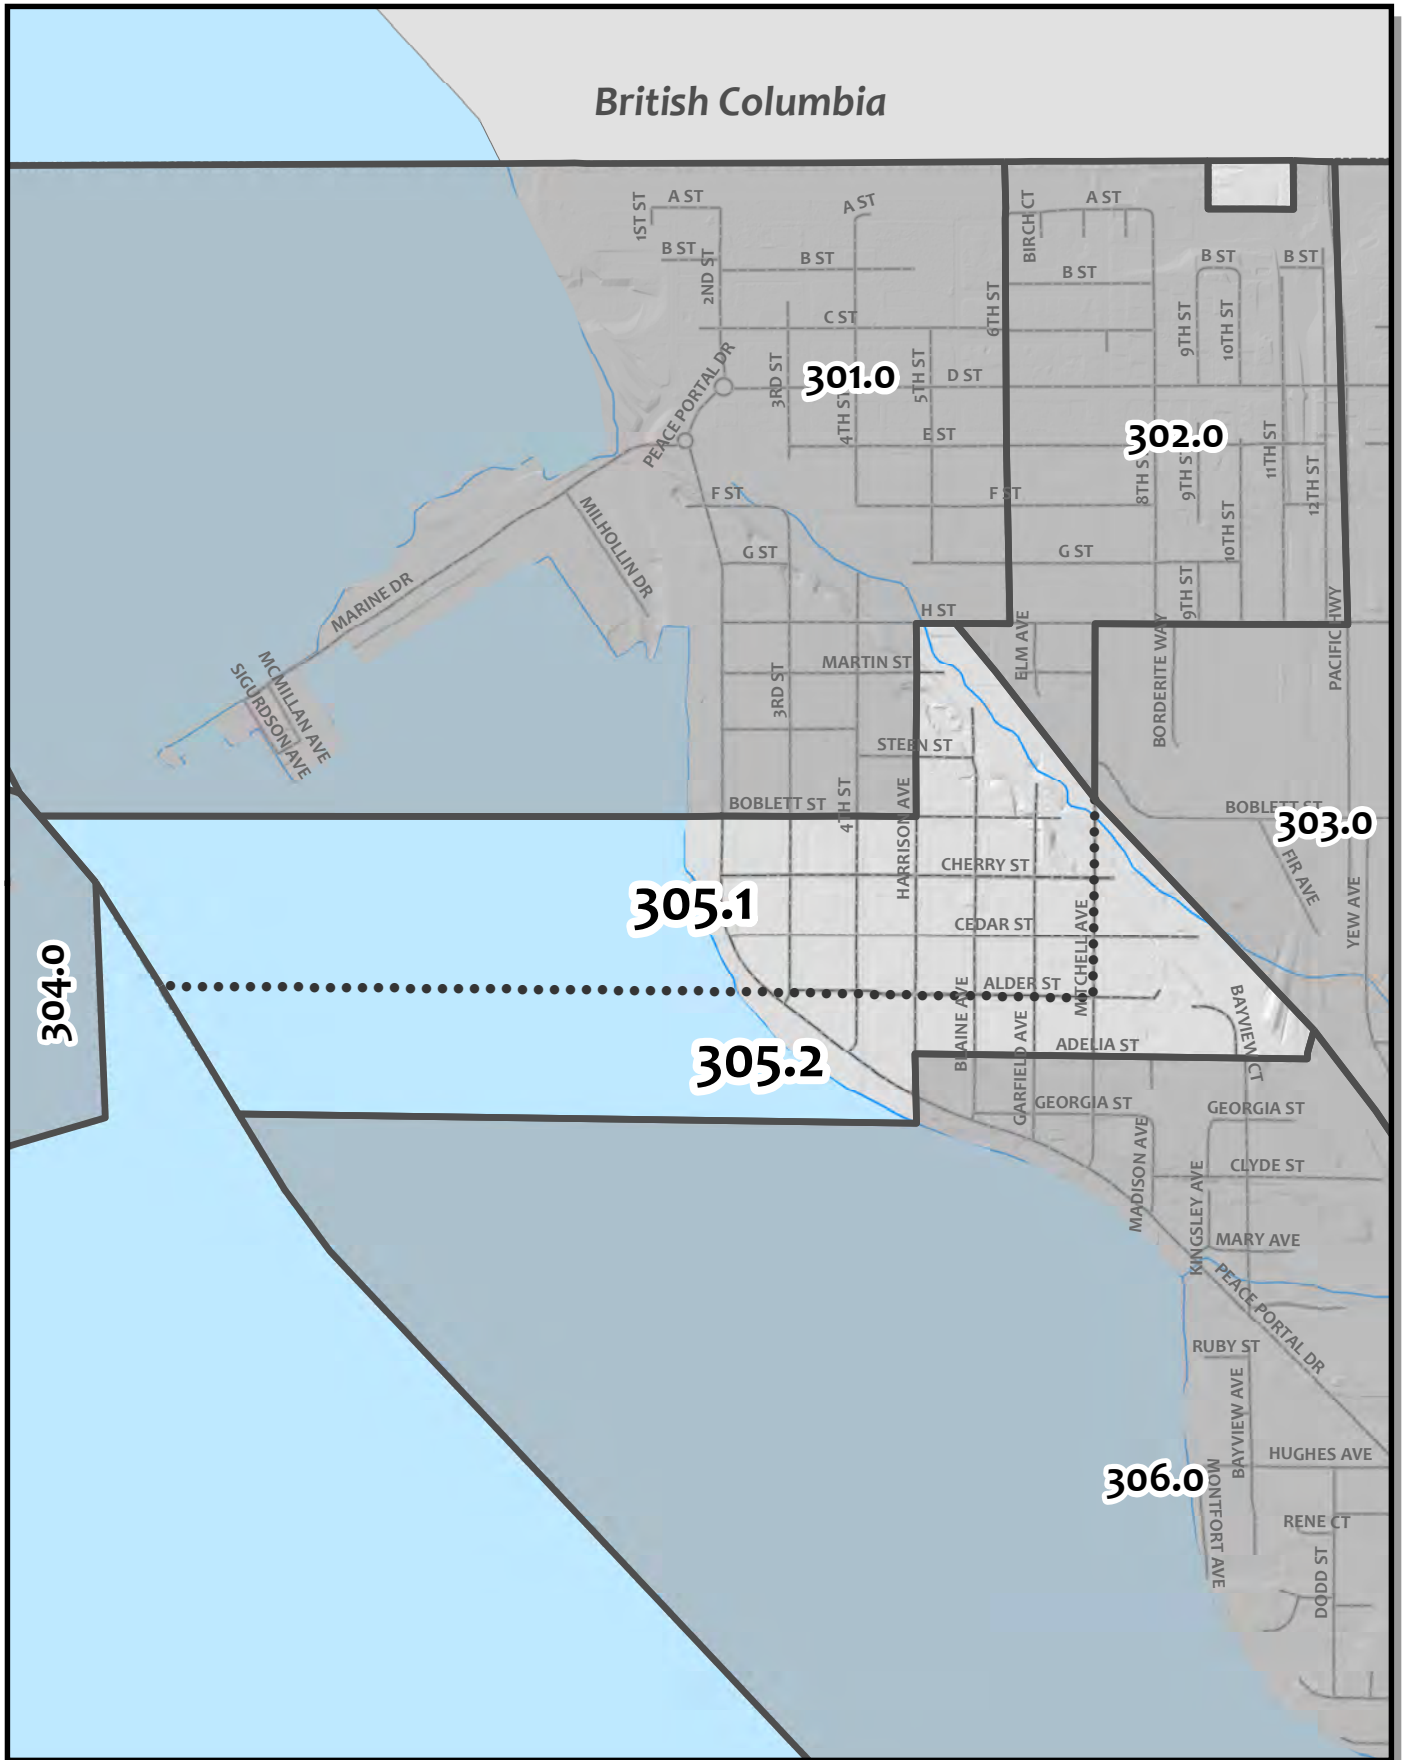

British Columbia

Whatcom County Precinct 305

City of Blaine Ward 2
County Council District 5
Legislative District 42
Congressional District 2

0 240 480 960 Feet