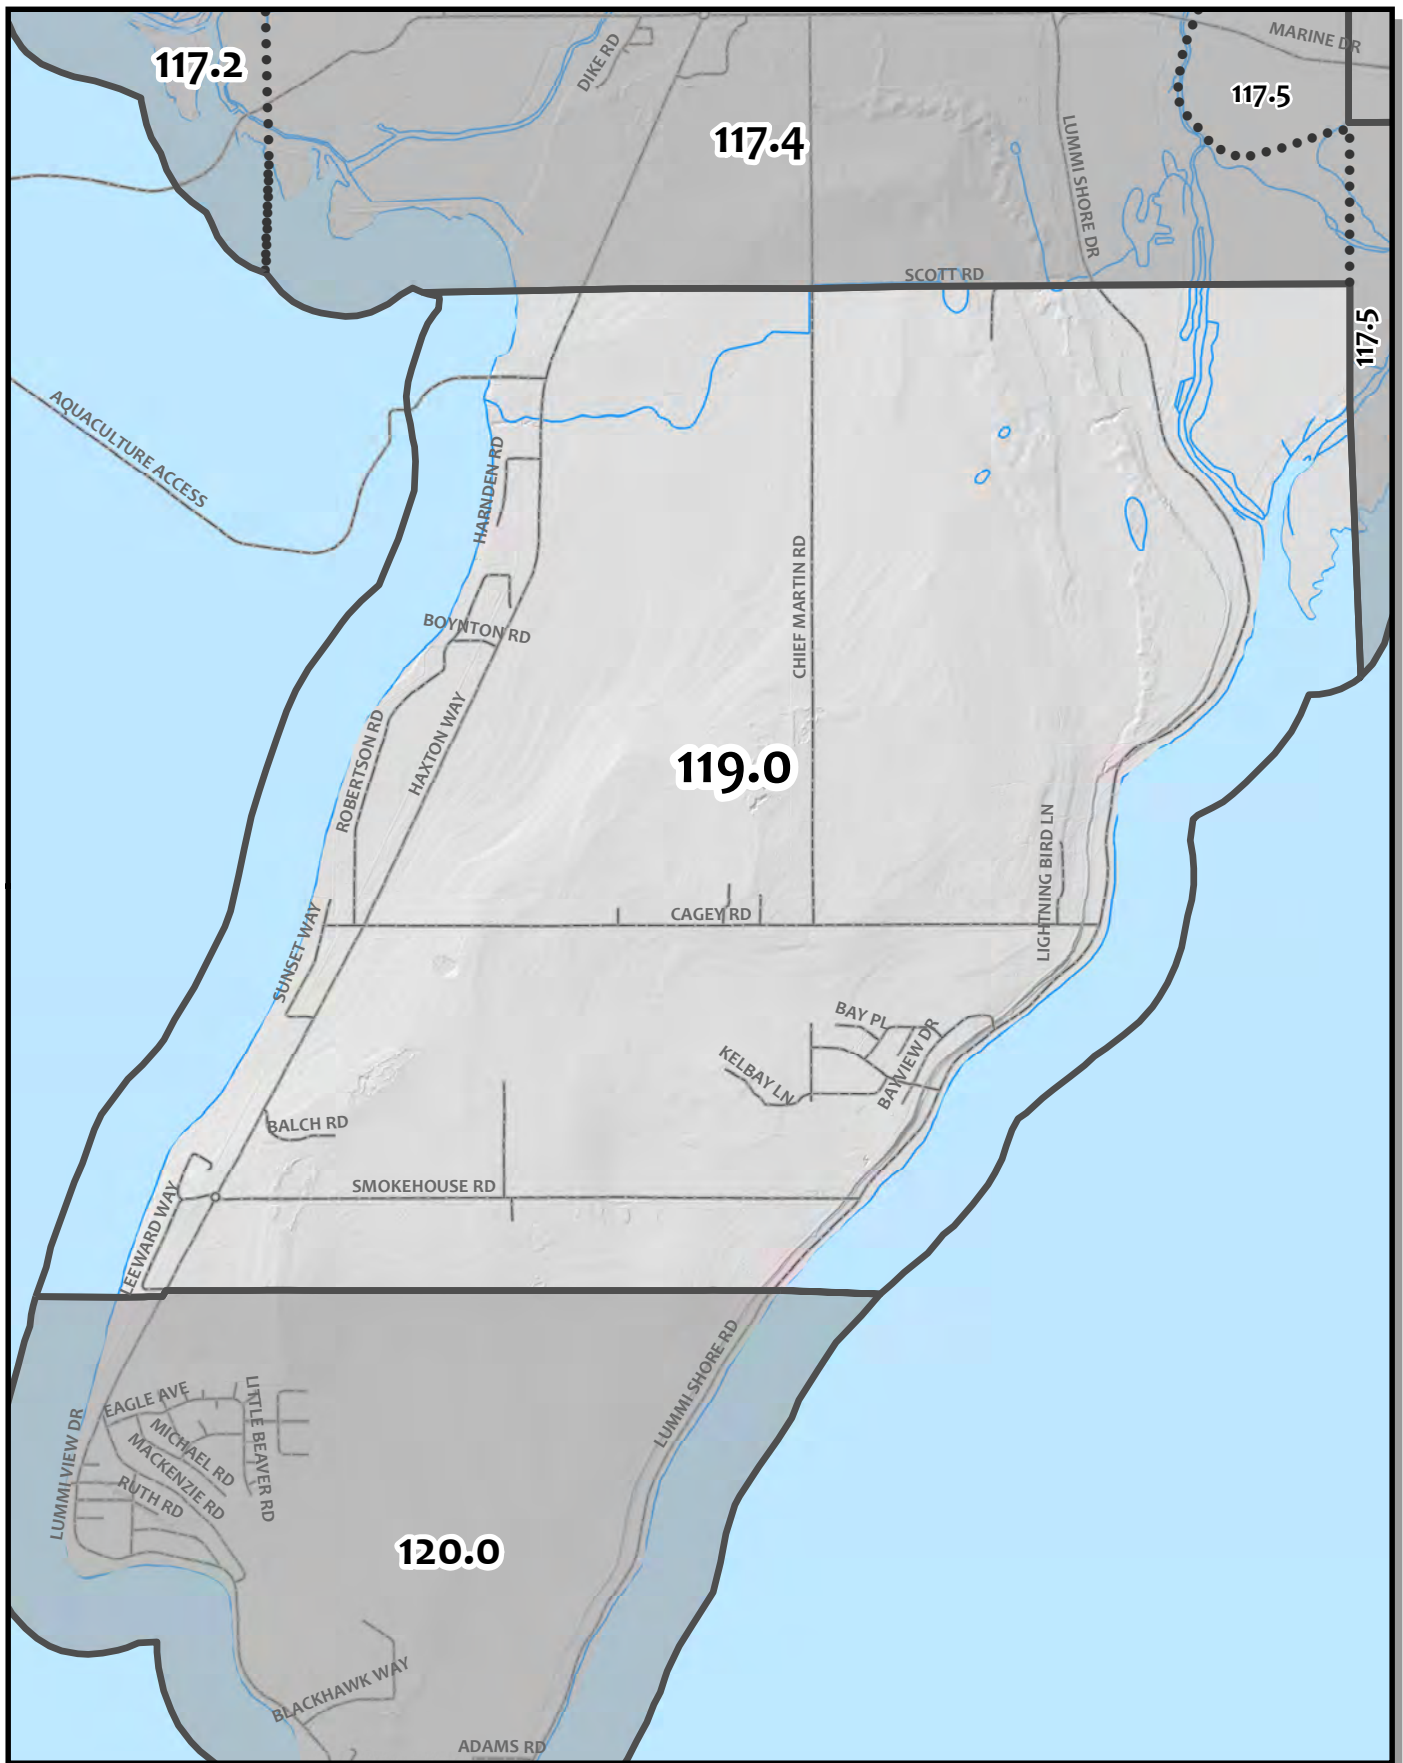

Whatcom County Precinct 119

County Council District 5
Legislative District 42
Congressional District 2

0 550 1,100 2,200 Feet