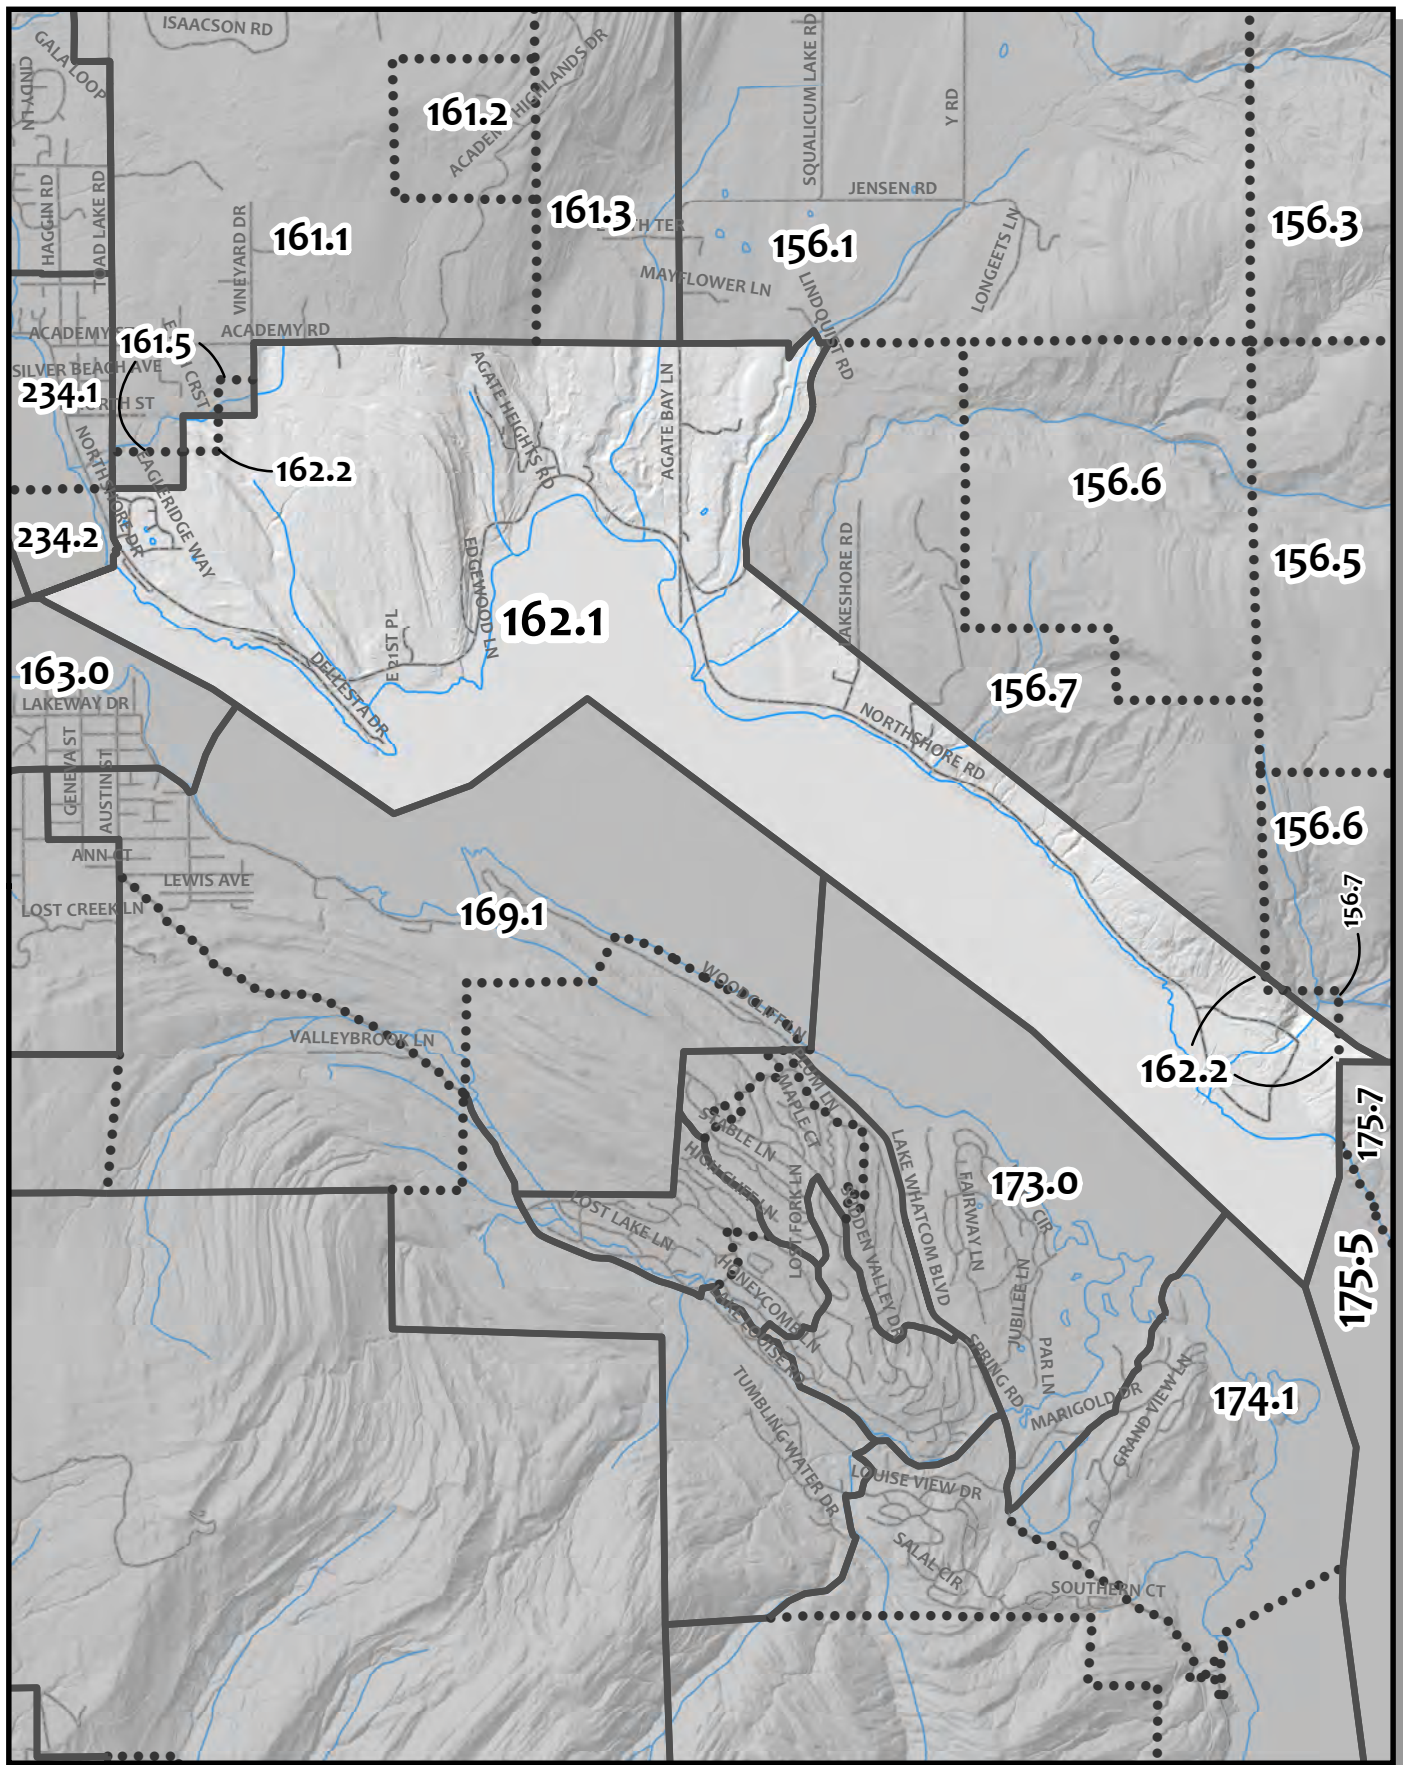

Whatcom County Precinct 162

County Council District 3
Legislative District 40
Congressional District 2

0 700 1,400 2,800
Feet