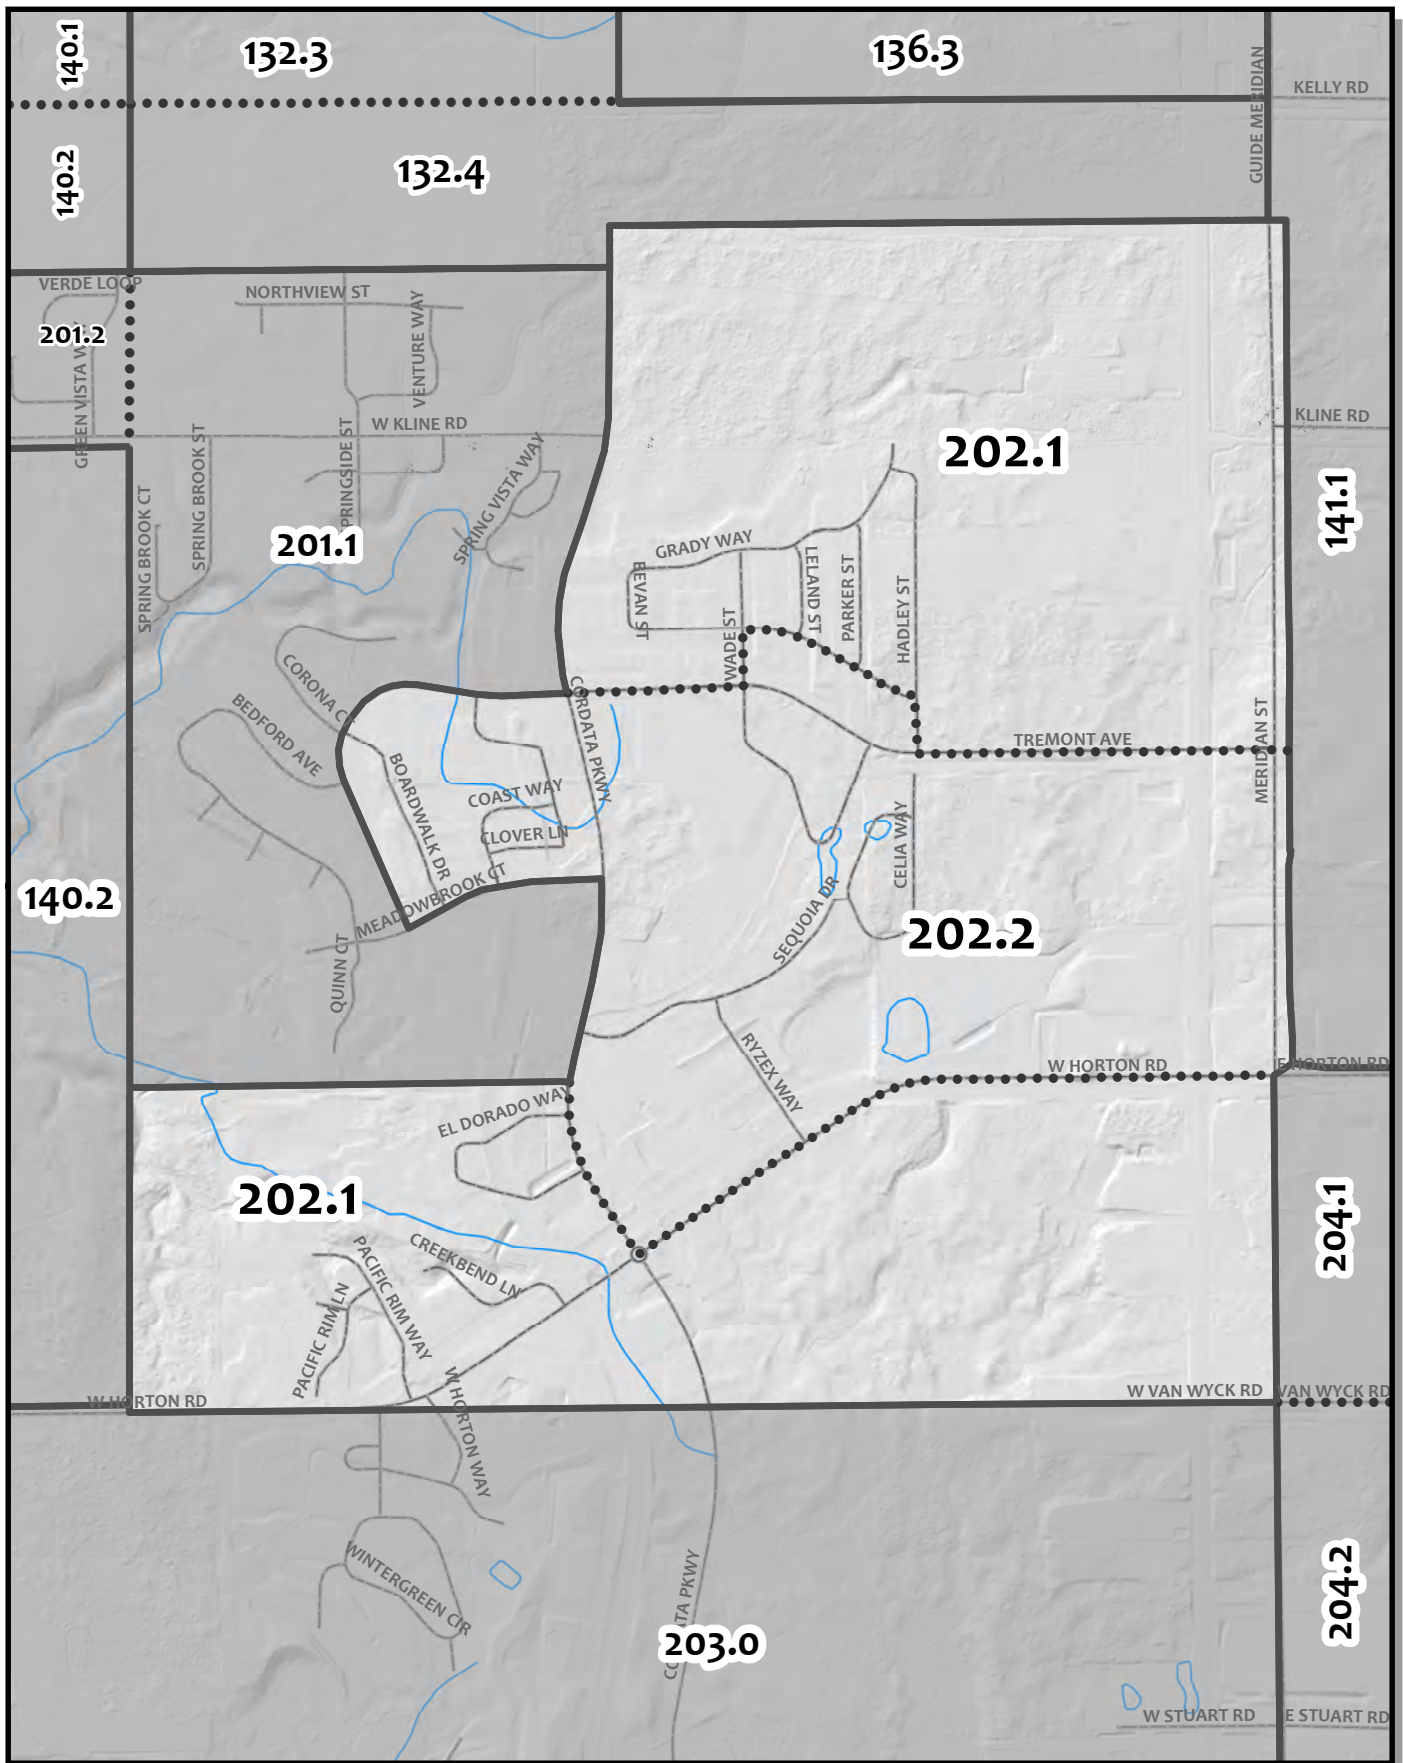

Whatcom County Precinct 202
City of Bellingham Ward 2
County Council District 2
Legislative District 42
Congressional District 2

0 155 310 620 Feet