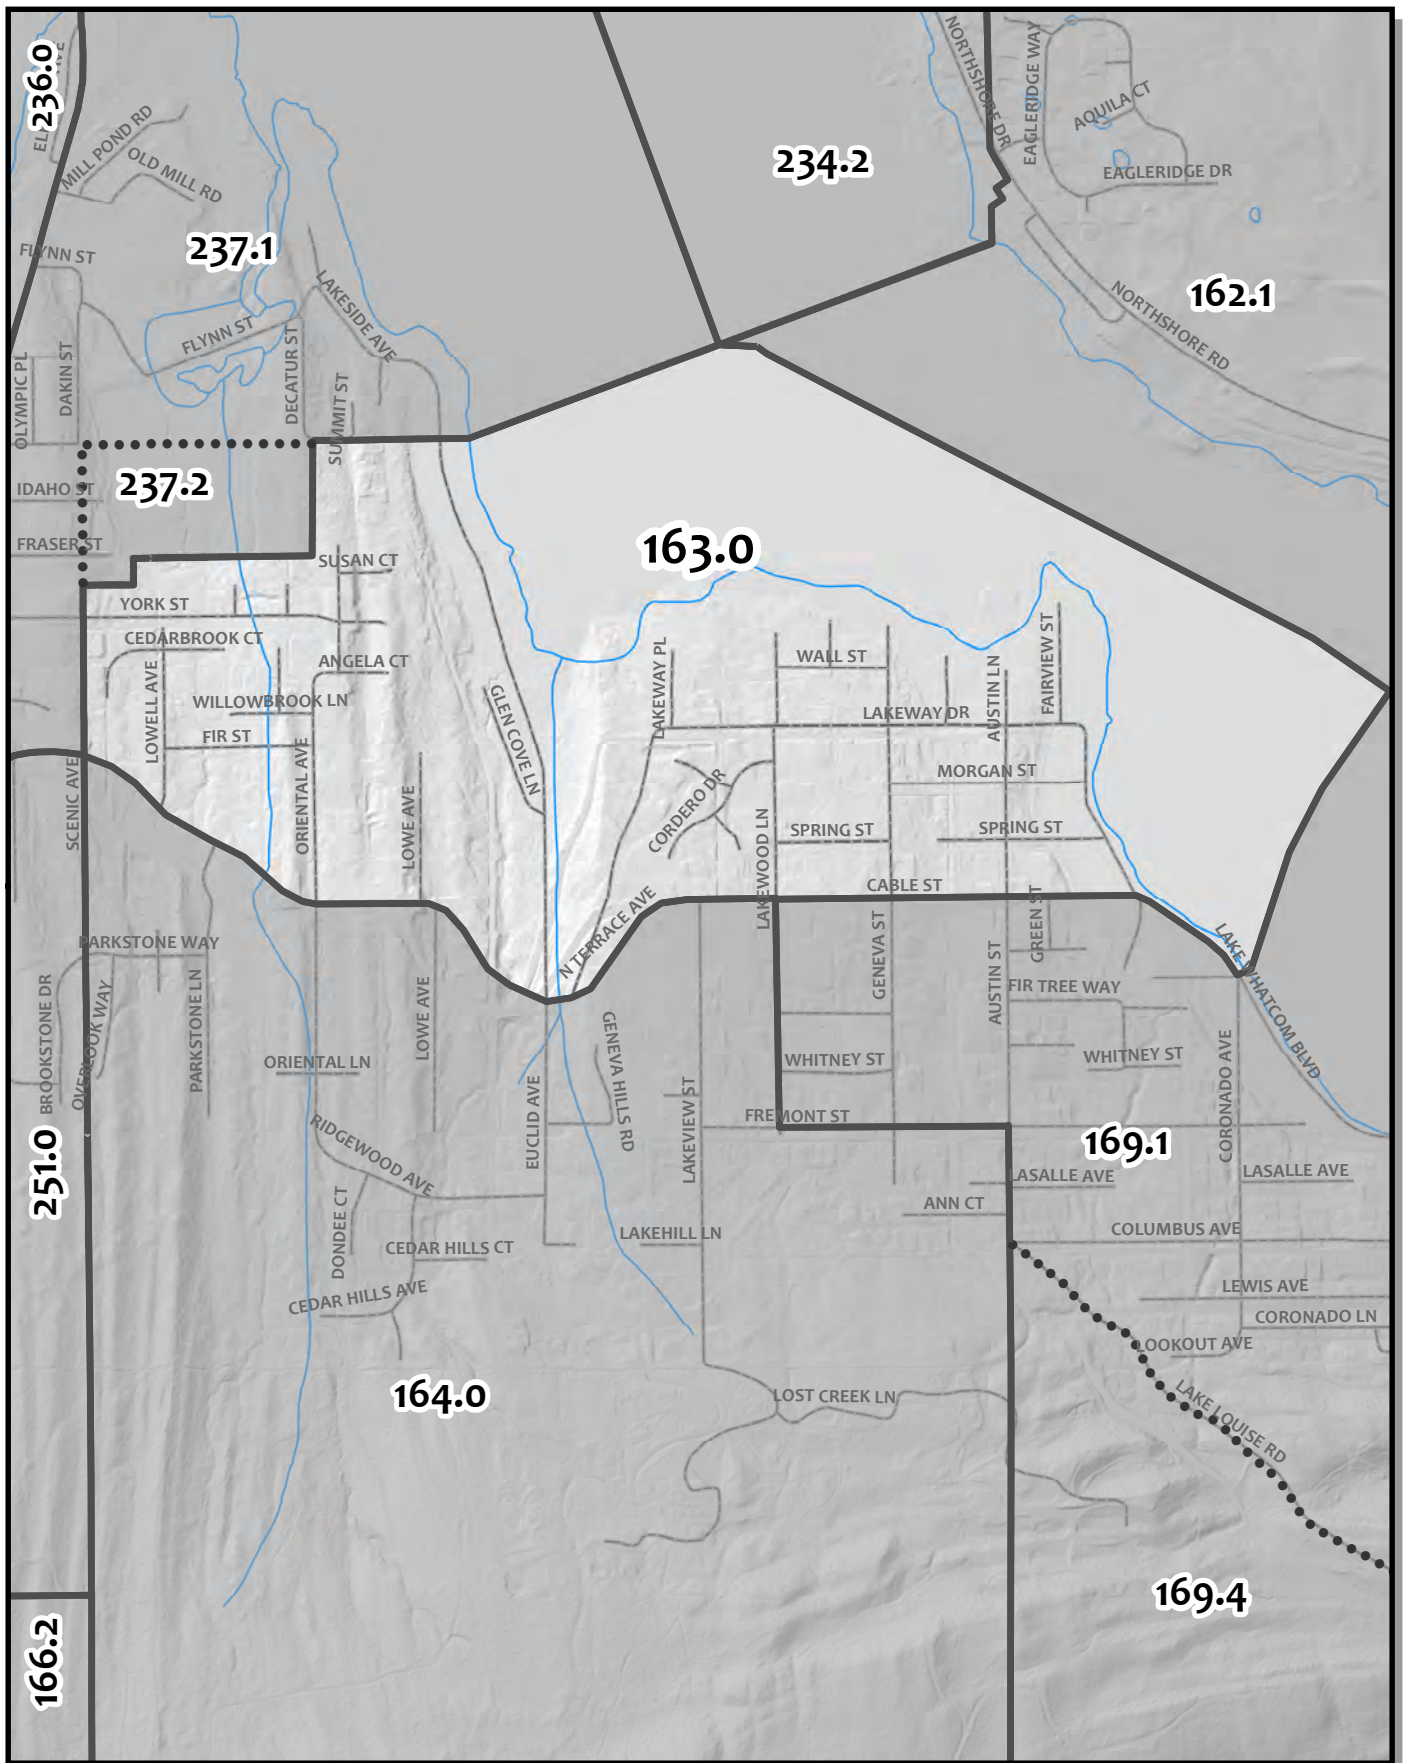

Whatcom County Precinct 163

County Council District 3
Legislative District 40
Congressional District 2