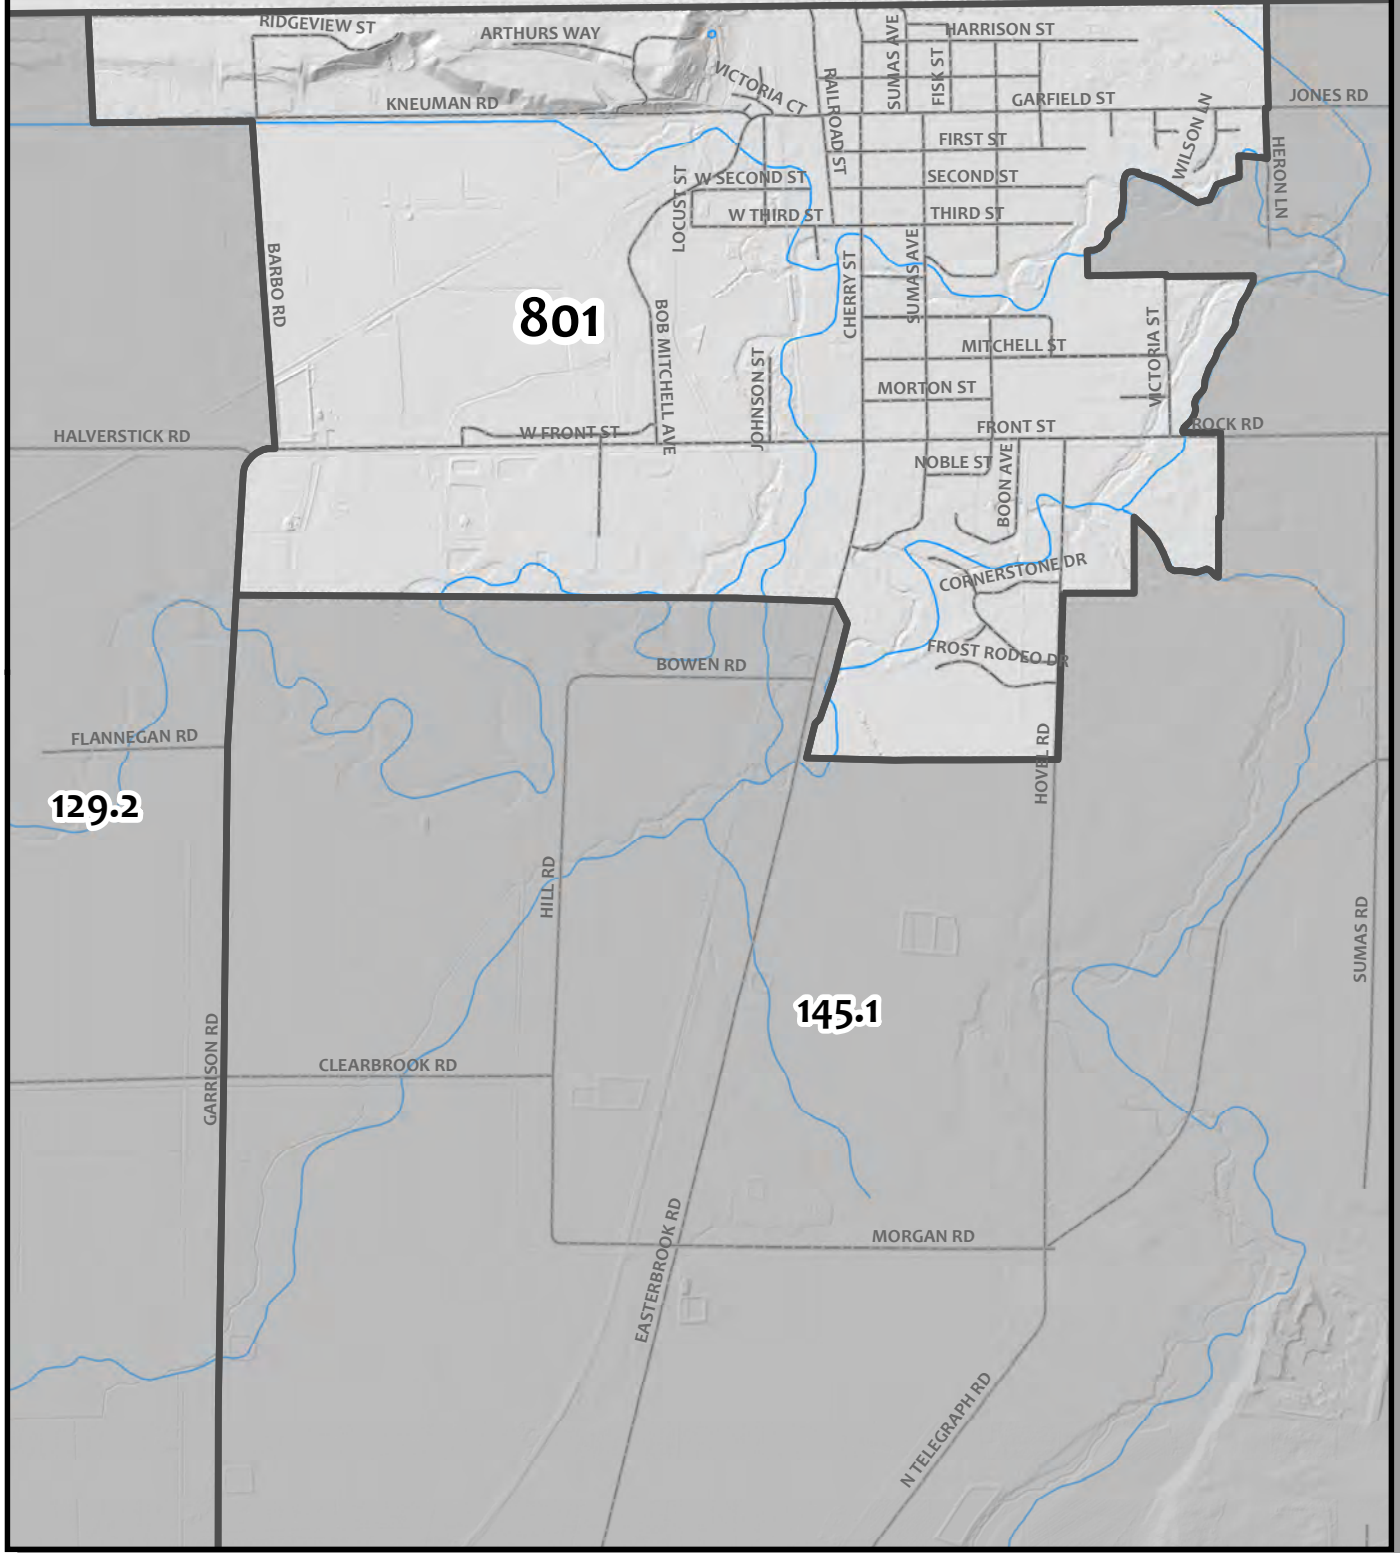

British Columbia

Whatcom County Precinct 801

City of Sumas
County Council District 3
Legislative District 42
Congressional District 2