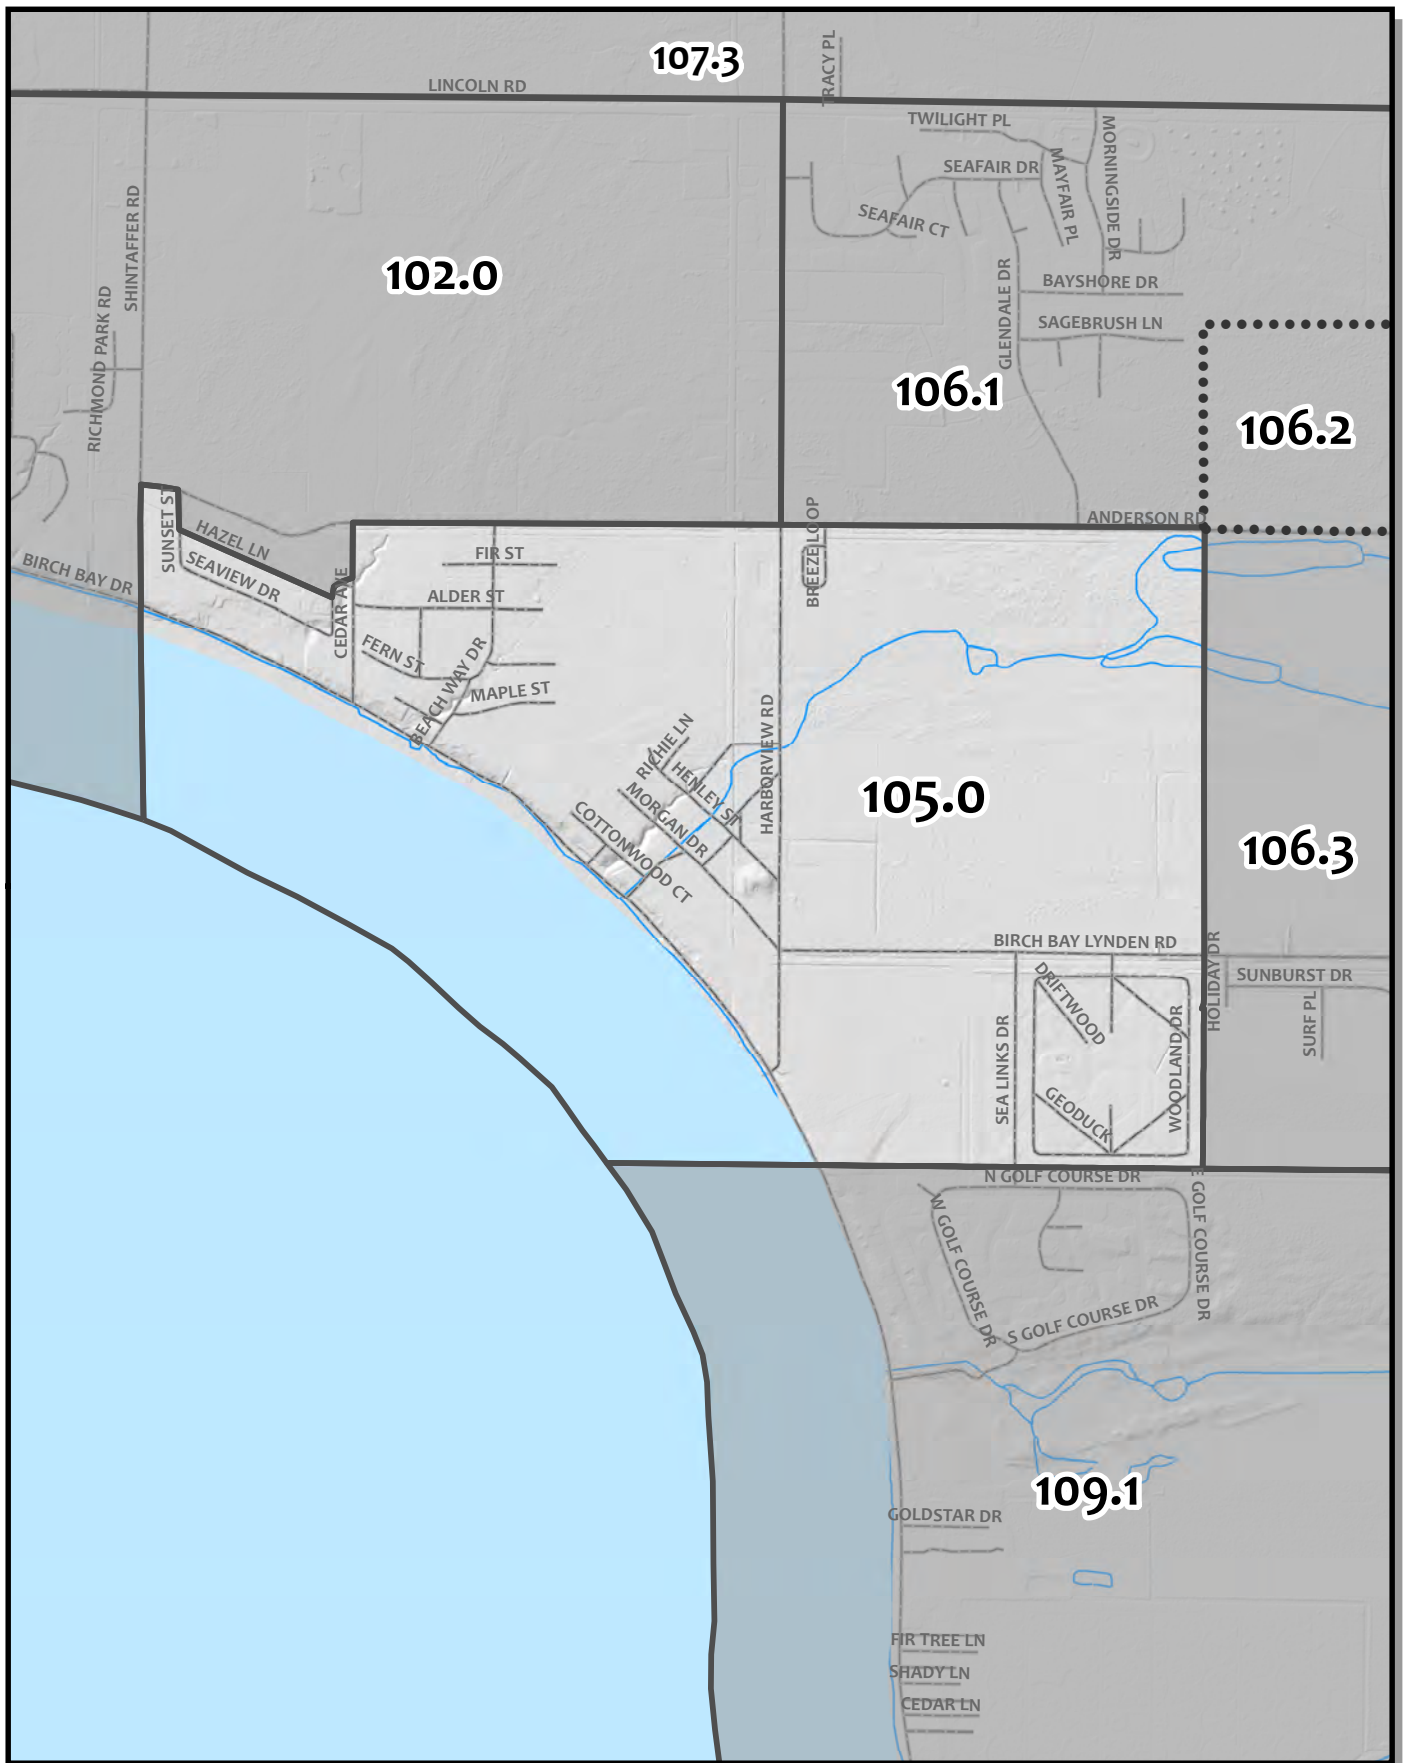

Whatcom County Precinct 105

County Council District 5
Legislative District 42
Congressional District 2