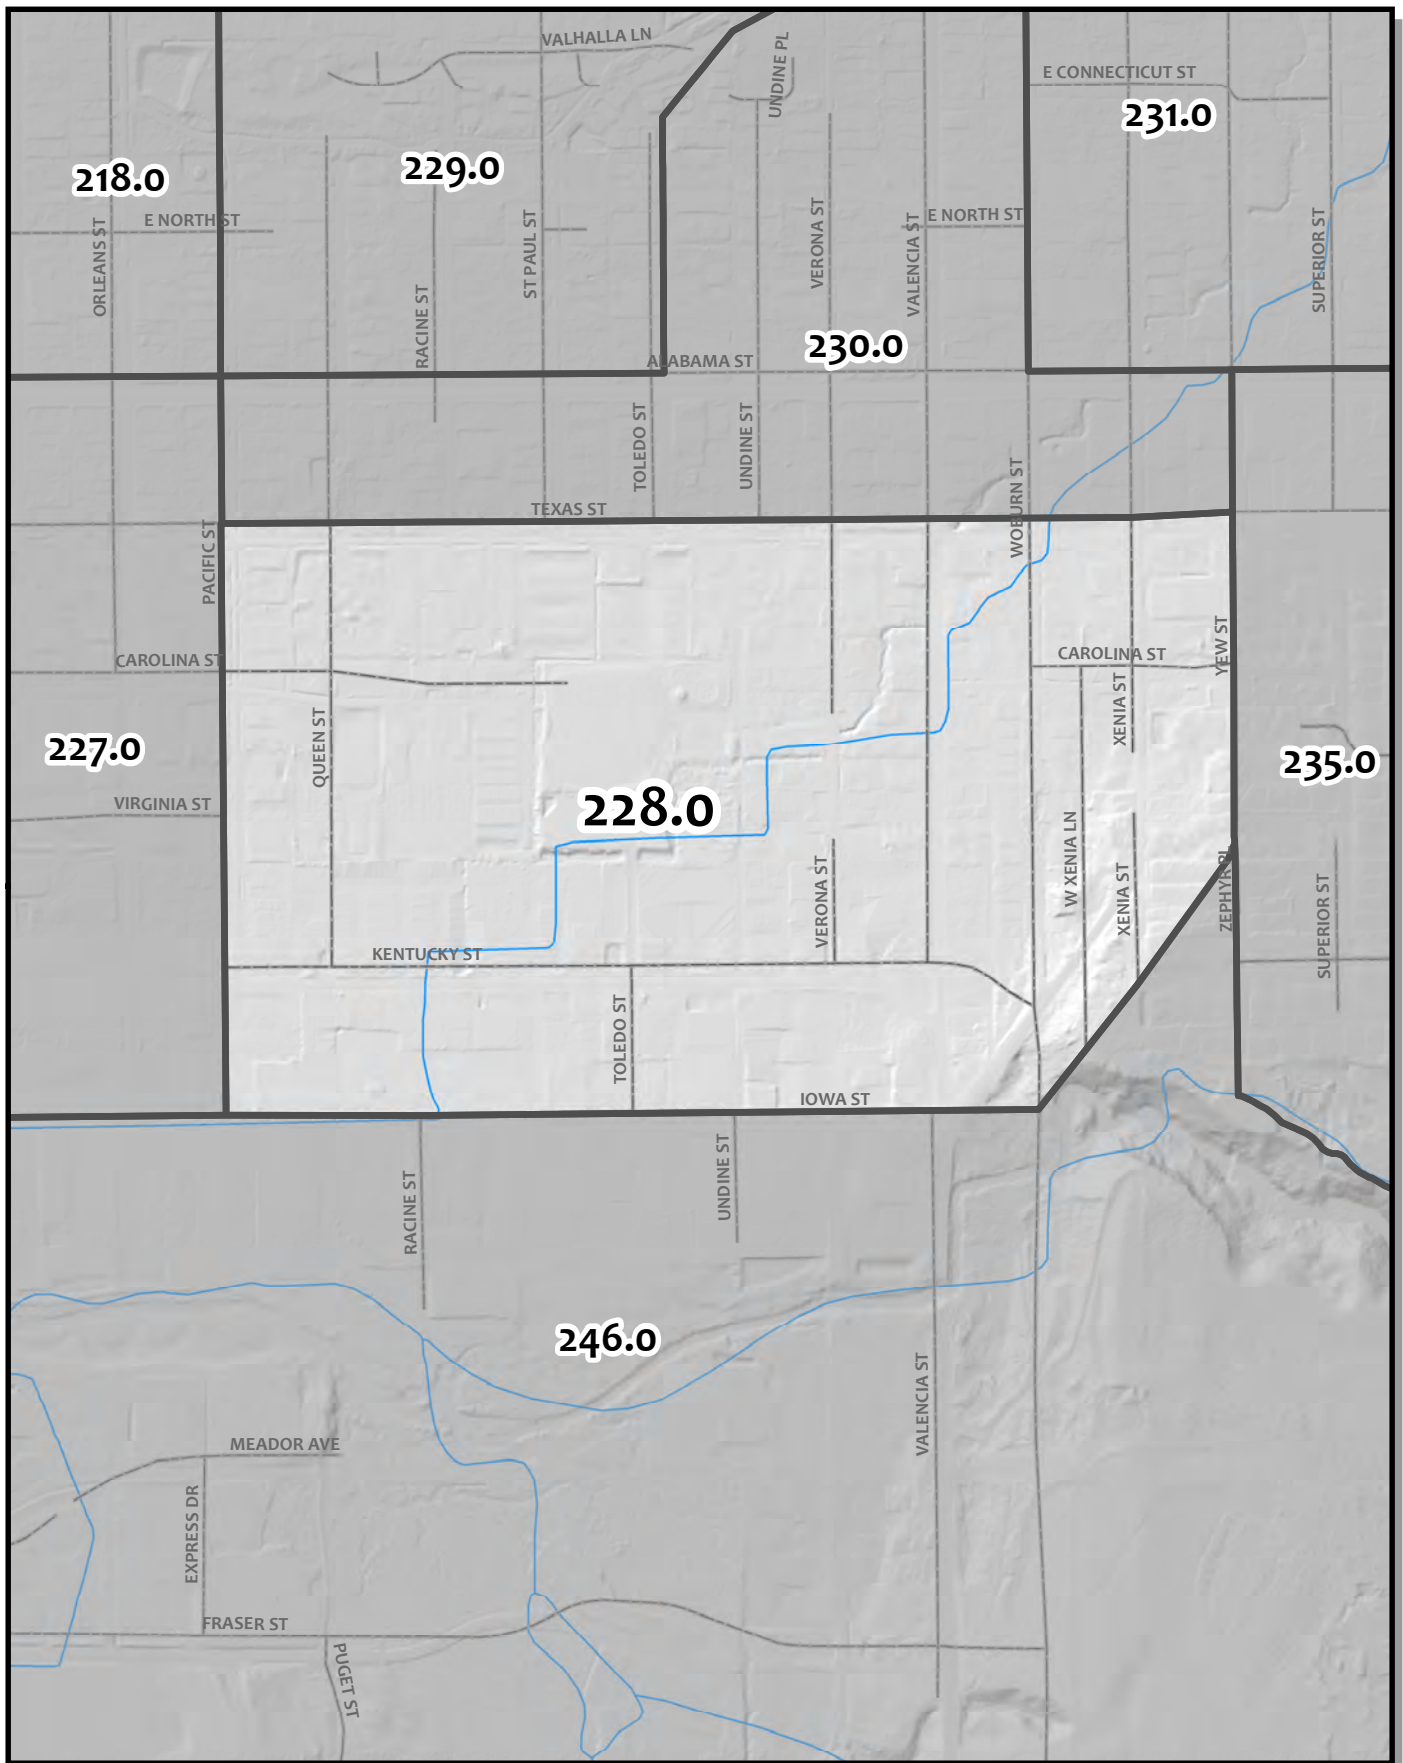

Whatcom County Precinct 228

City of Bellingham Ward 3
County Council District 1
Legislative District 42
Congressional District 2

0 120 240 480
Foot