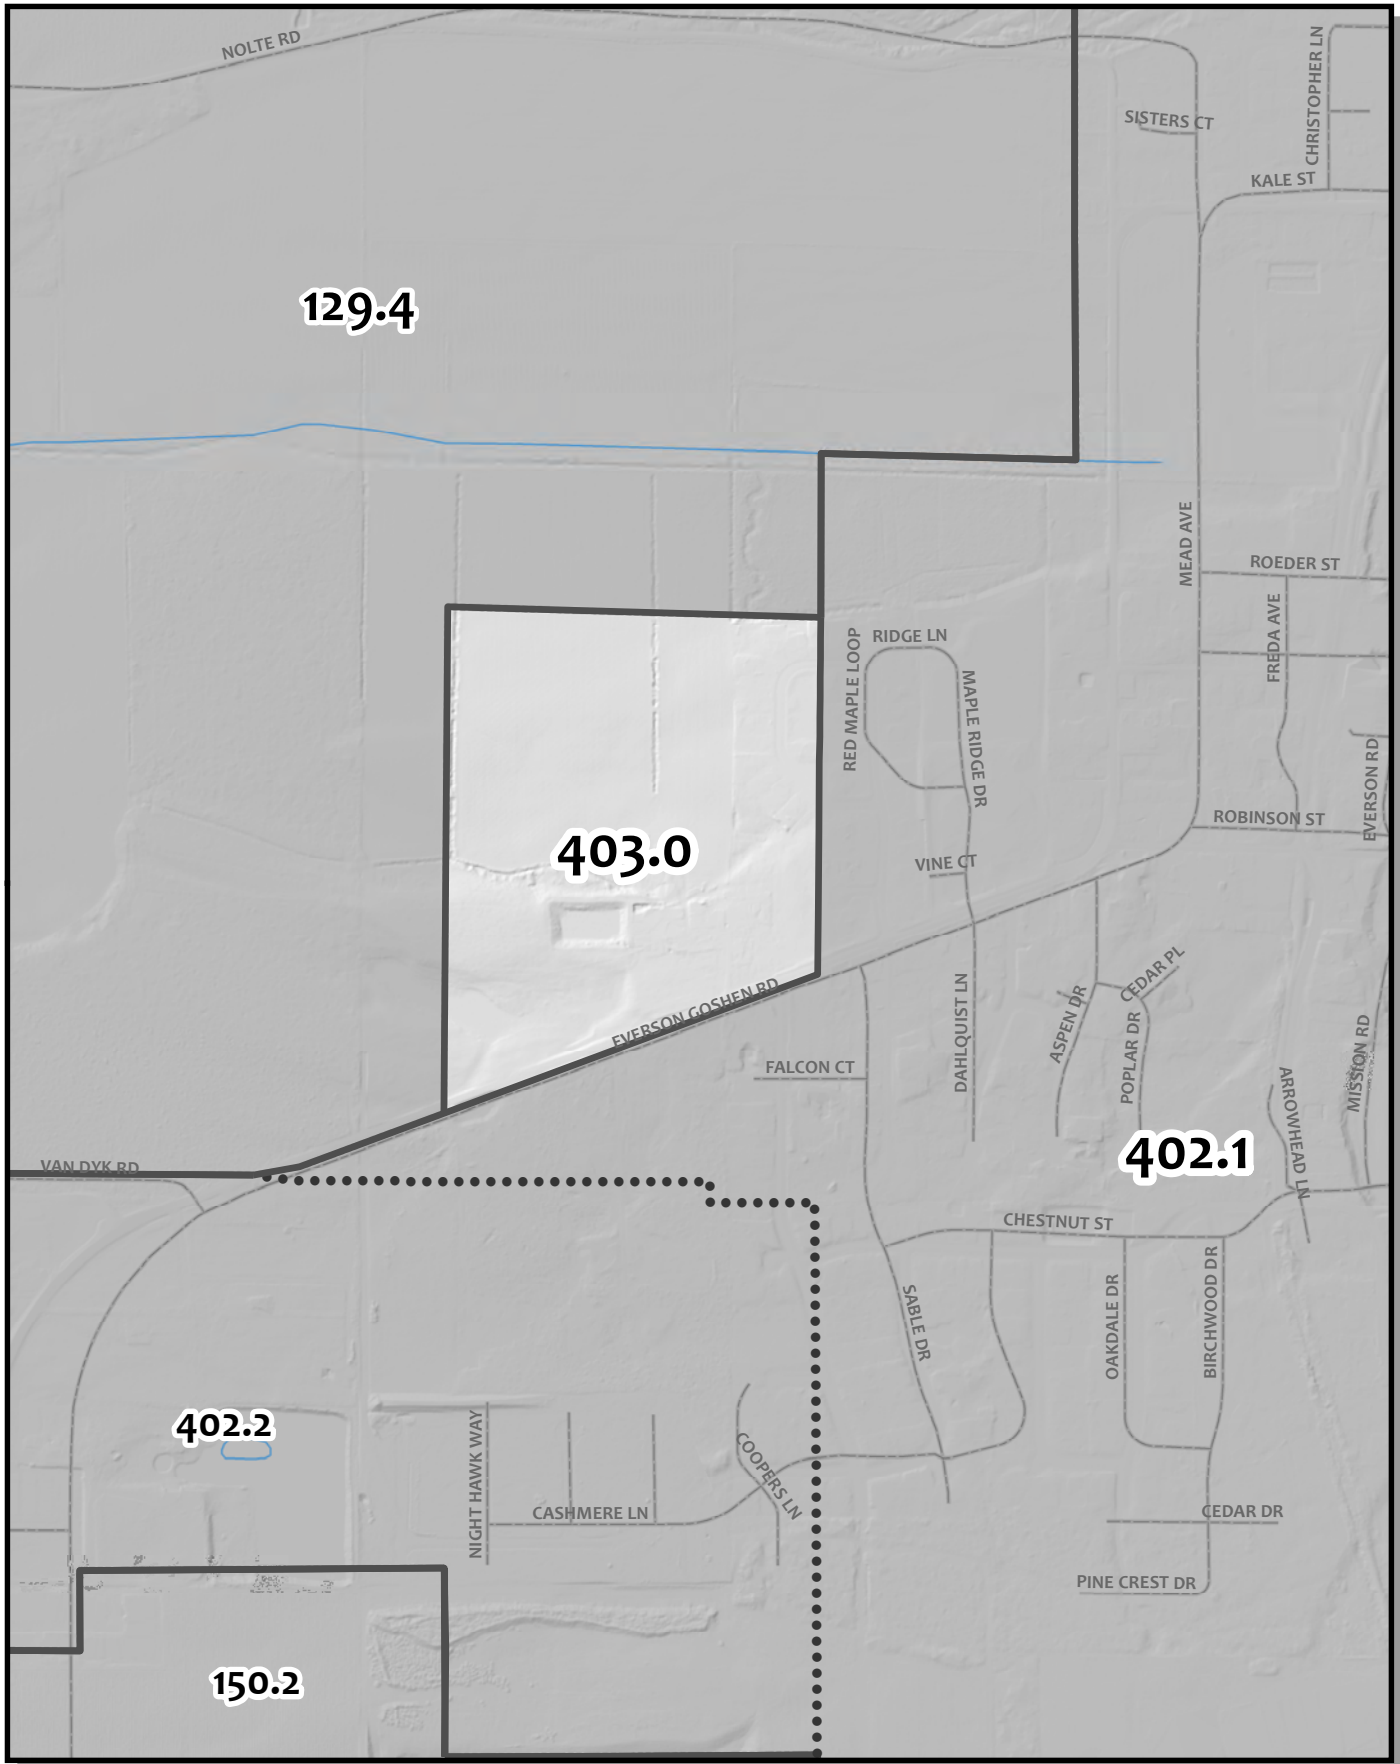

Whatcom County Precinct 403
County Council District 4
Legislative District 42
Congressional District 2