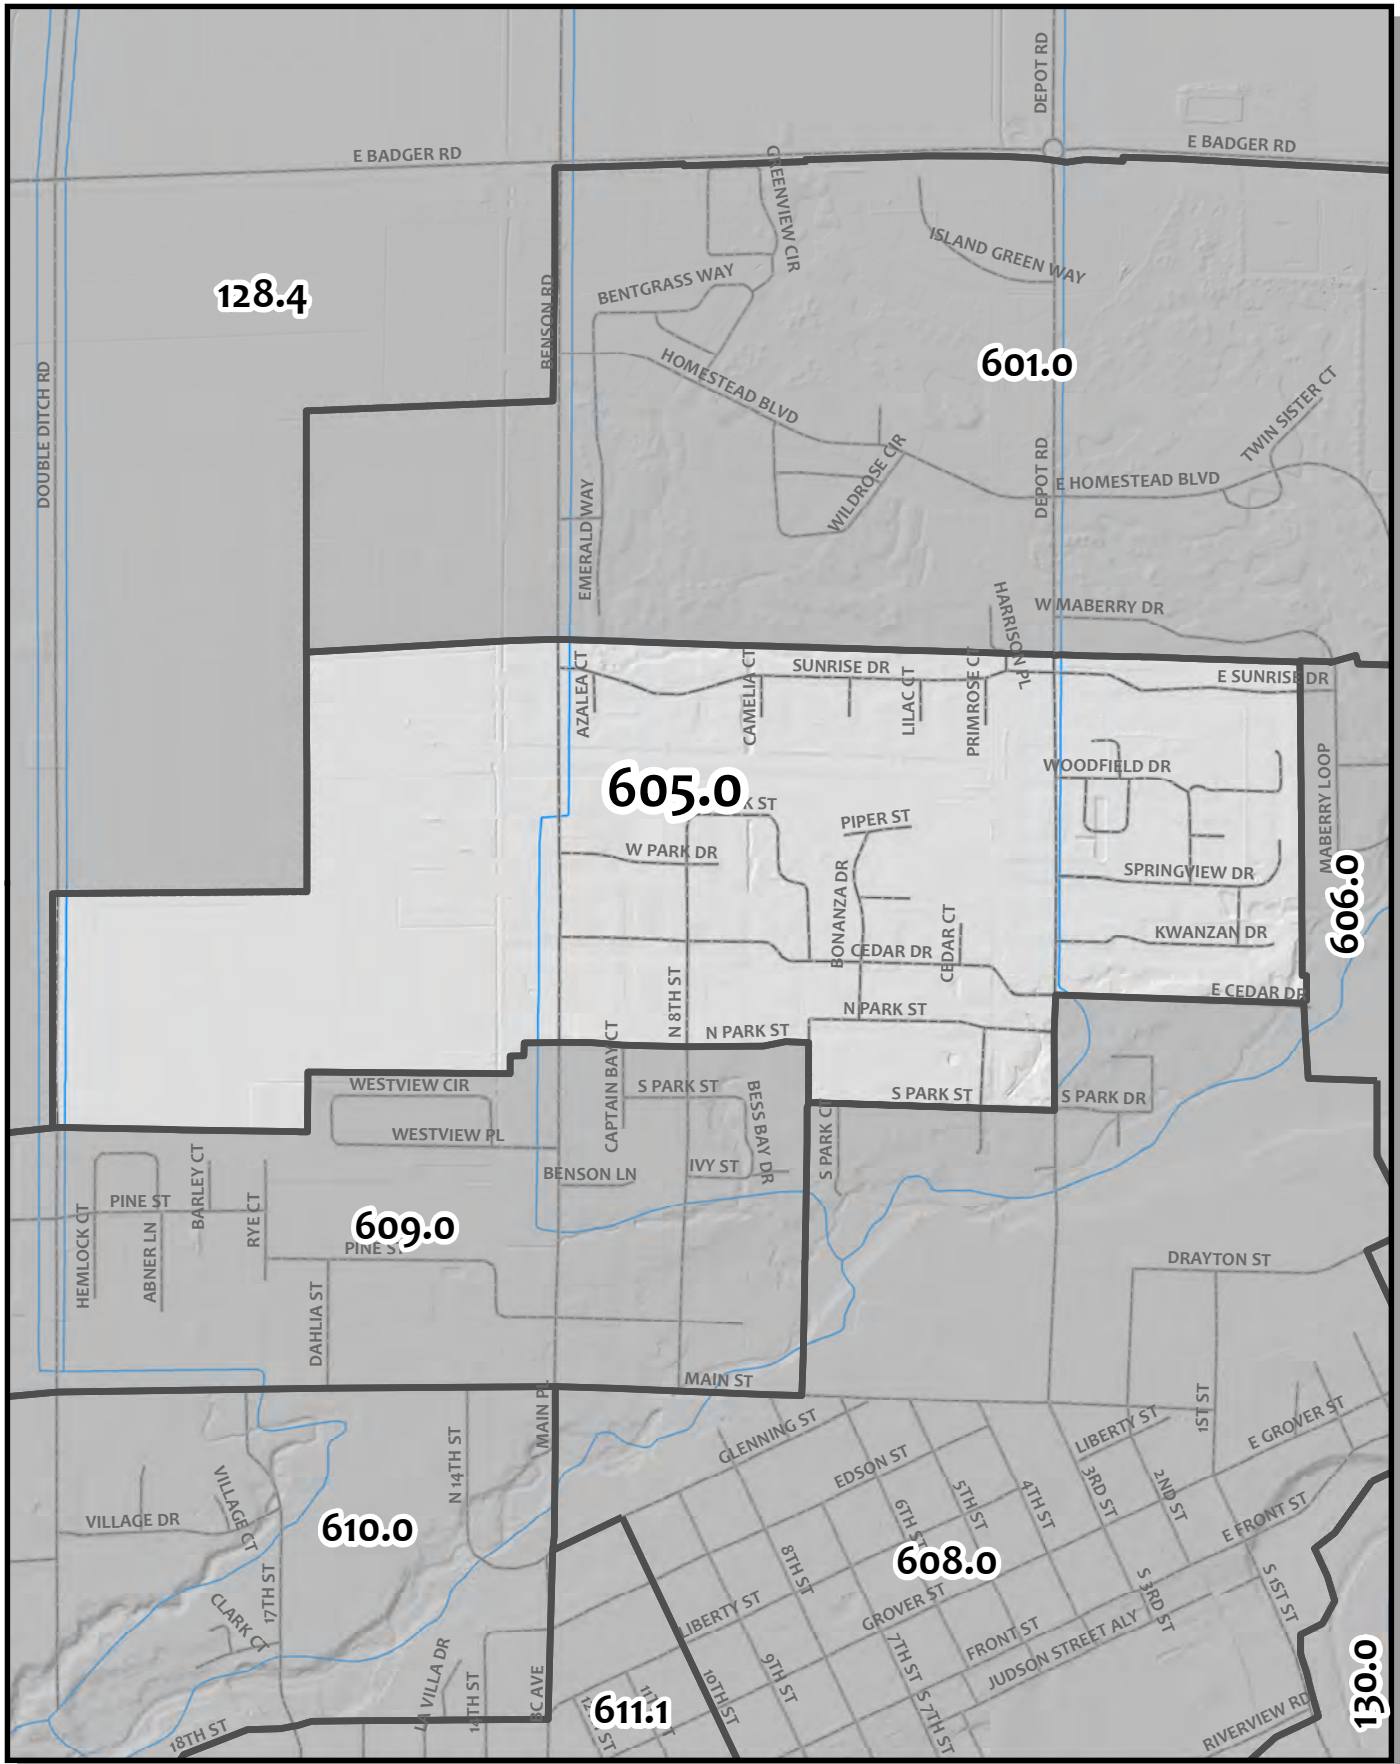

Whatcom County Precinct 605
City of Lynden
County Council District 4
Legislative District 42
Congressional District 2