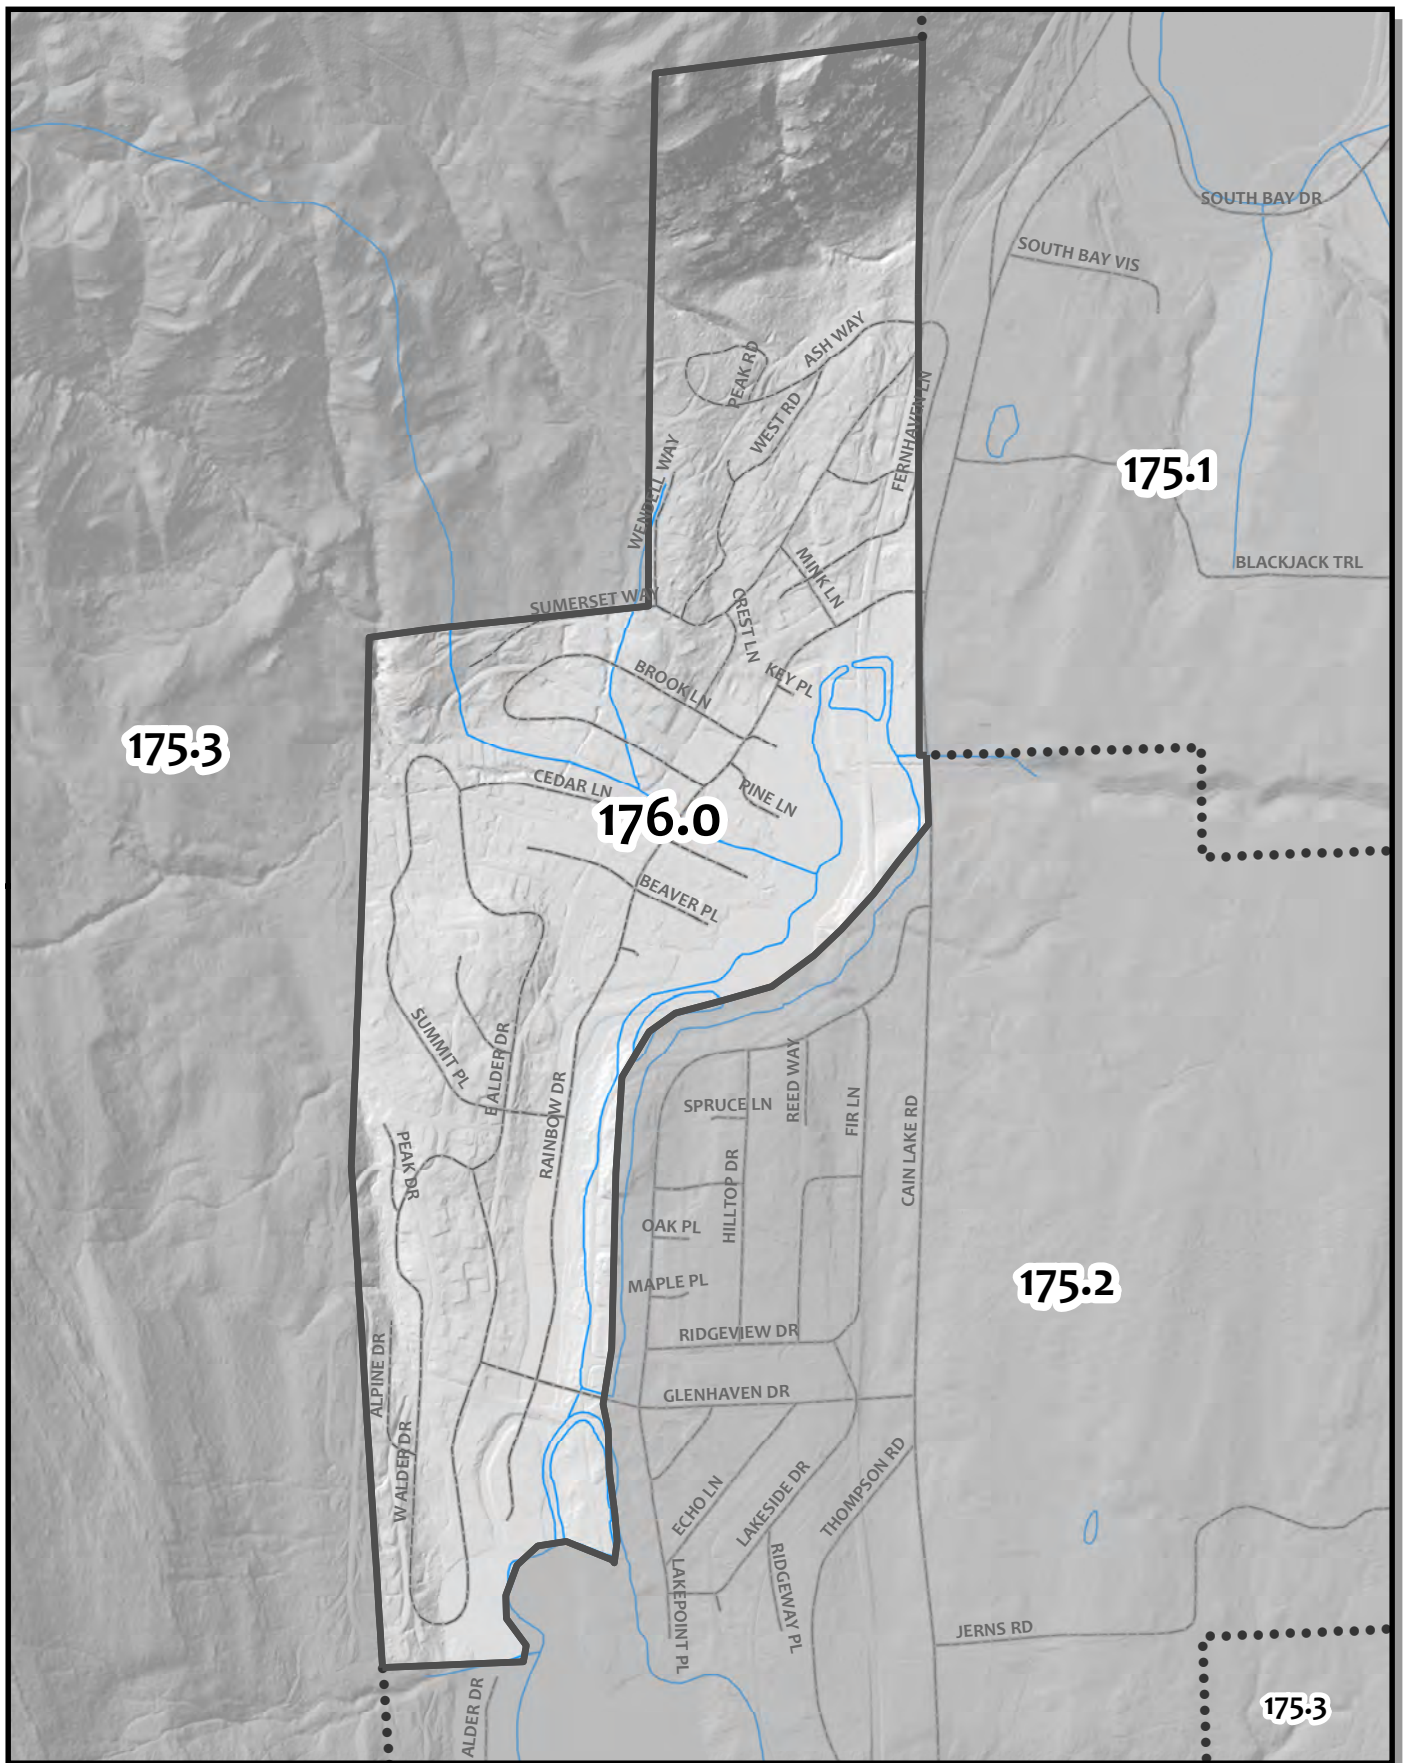

Whatcom County Precinct 176

County Council District 3
Legislative District 40
Congressional District 2