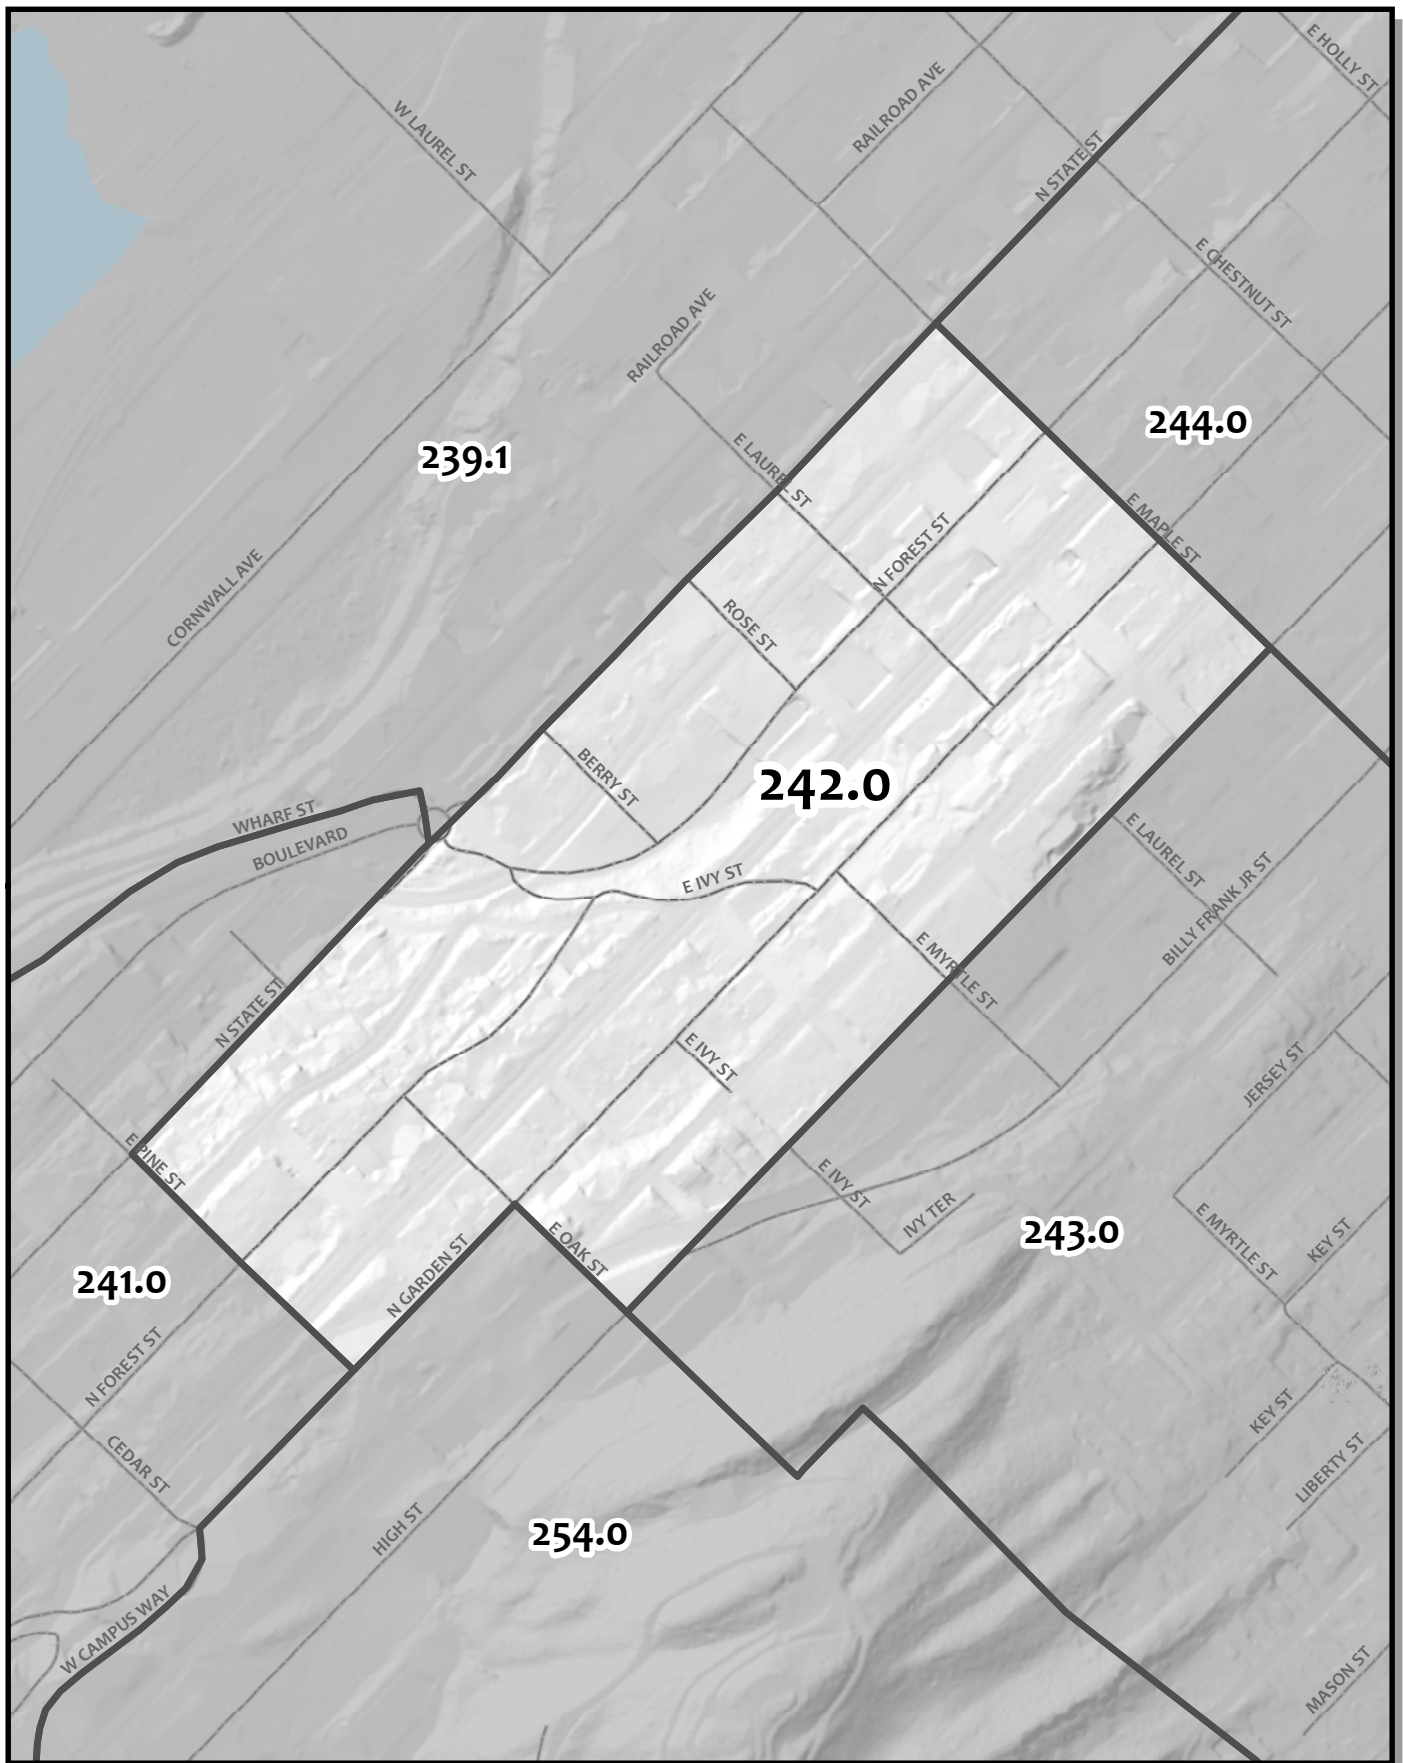

Whatcom County Precinct 242
City of Bellingham Ward 3
County Council District 1
Legislative District 40
Congressional District 2