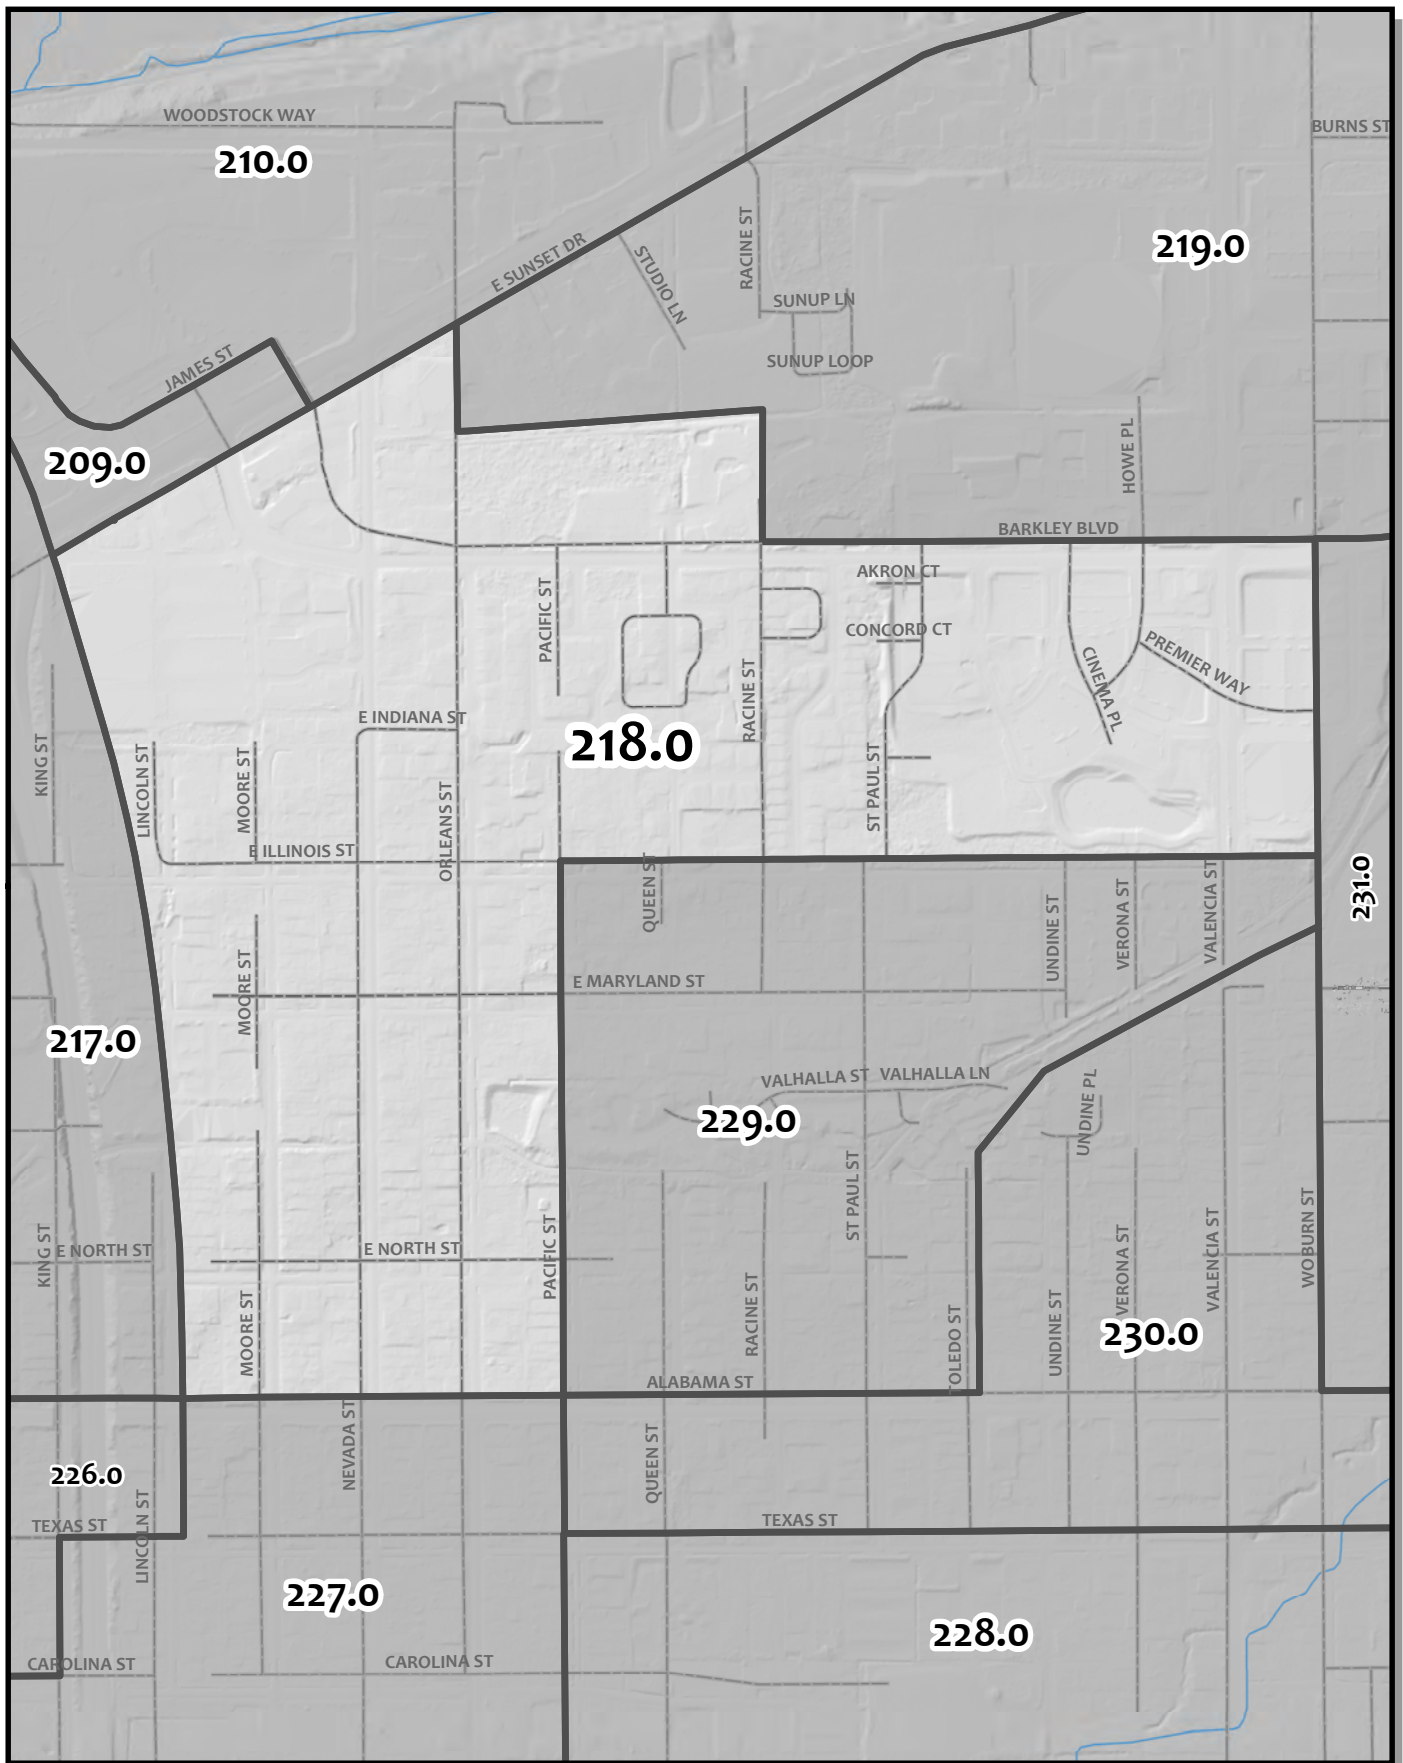

Whatcom County Precinct 218

City of Bellingham Ward 2
County Council District 2
Legislative District 42
Congressional District 2

0 130 260 520
Feet