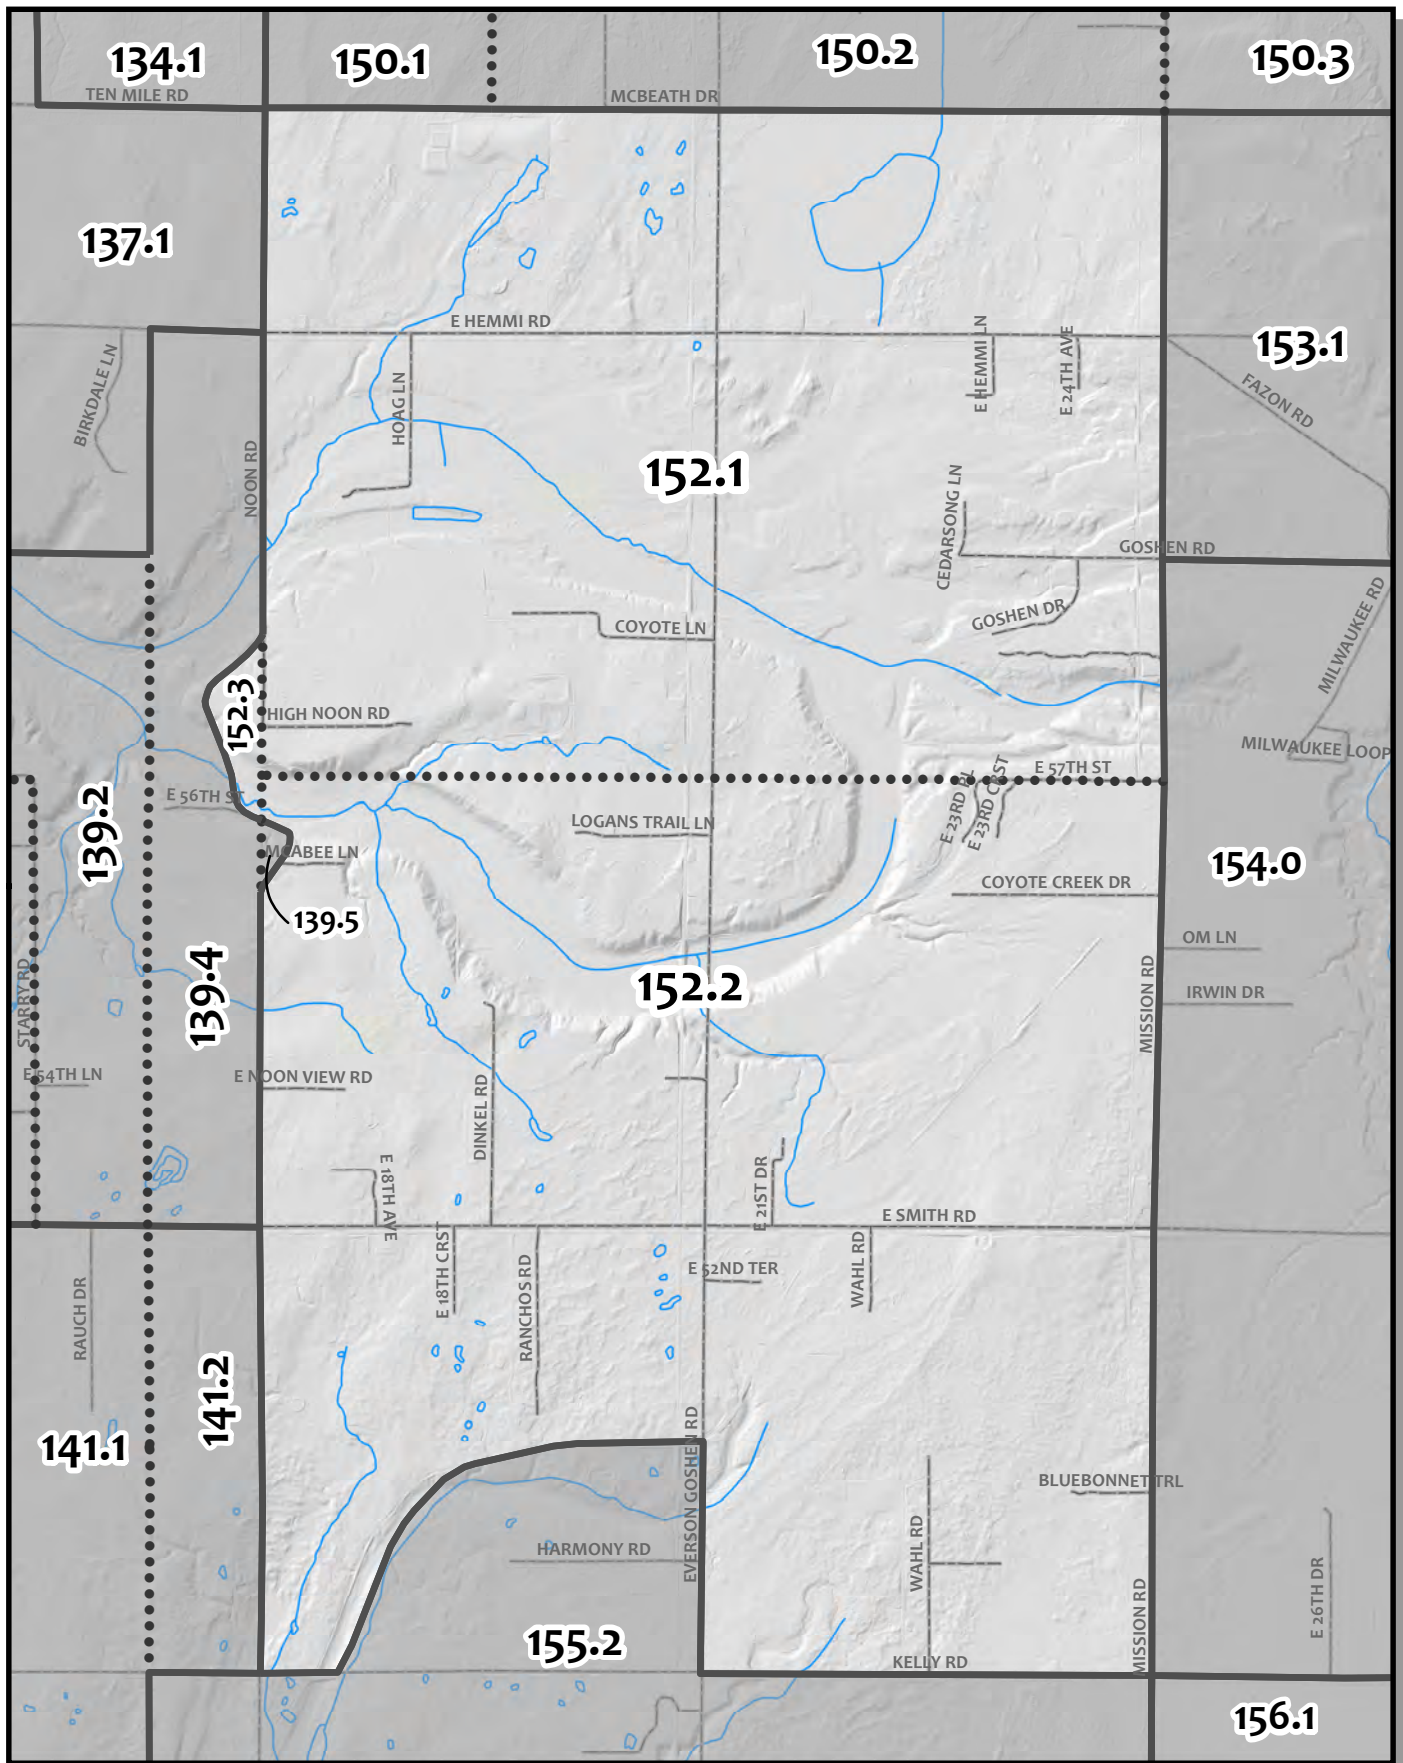

Whatcom County Precinct 152

County Council District 3
Legislative District 42
Congressional District 2