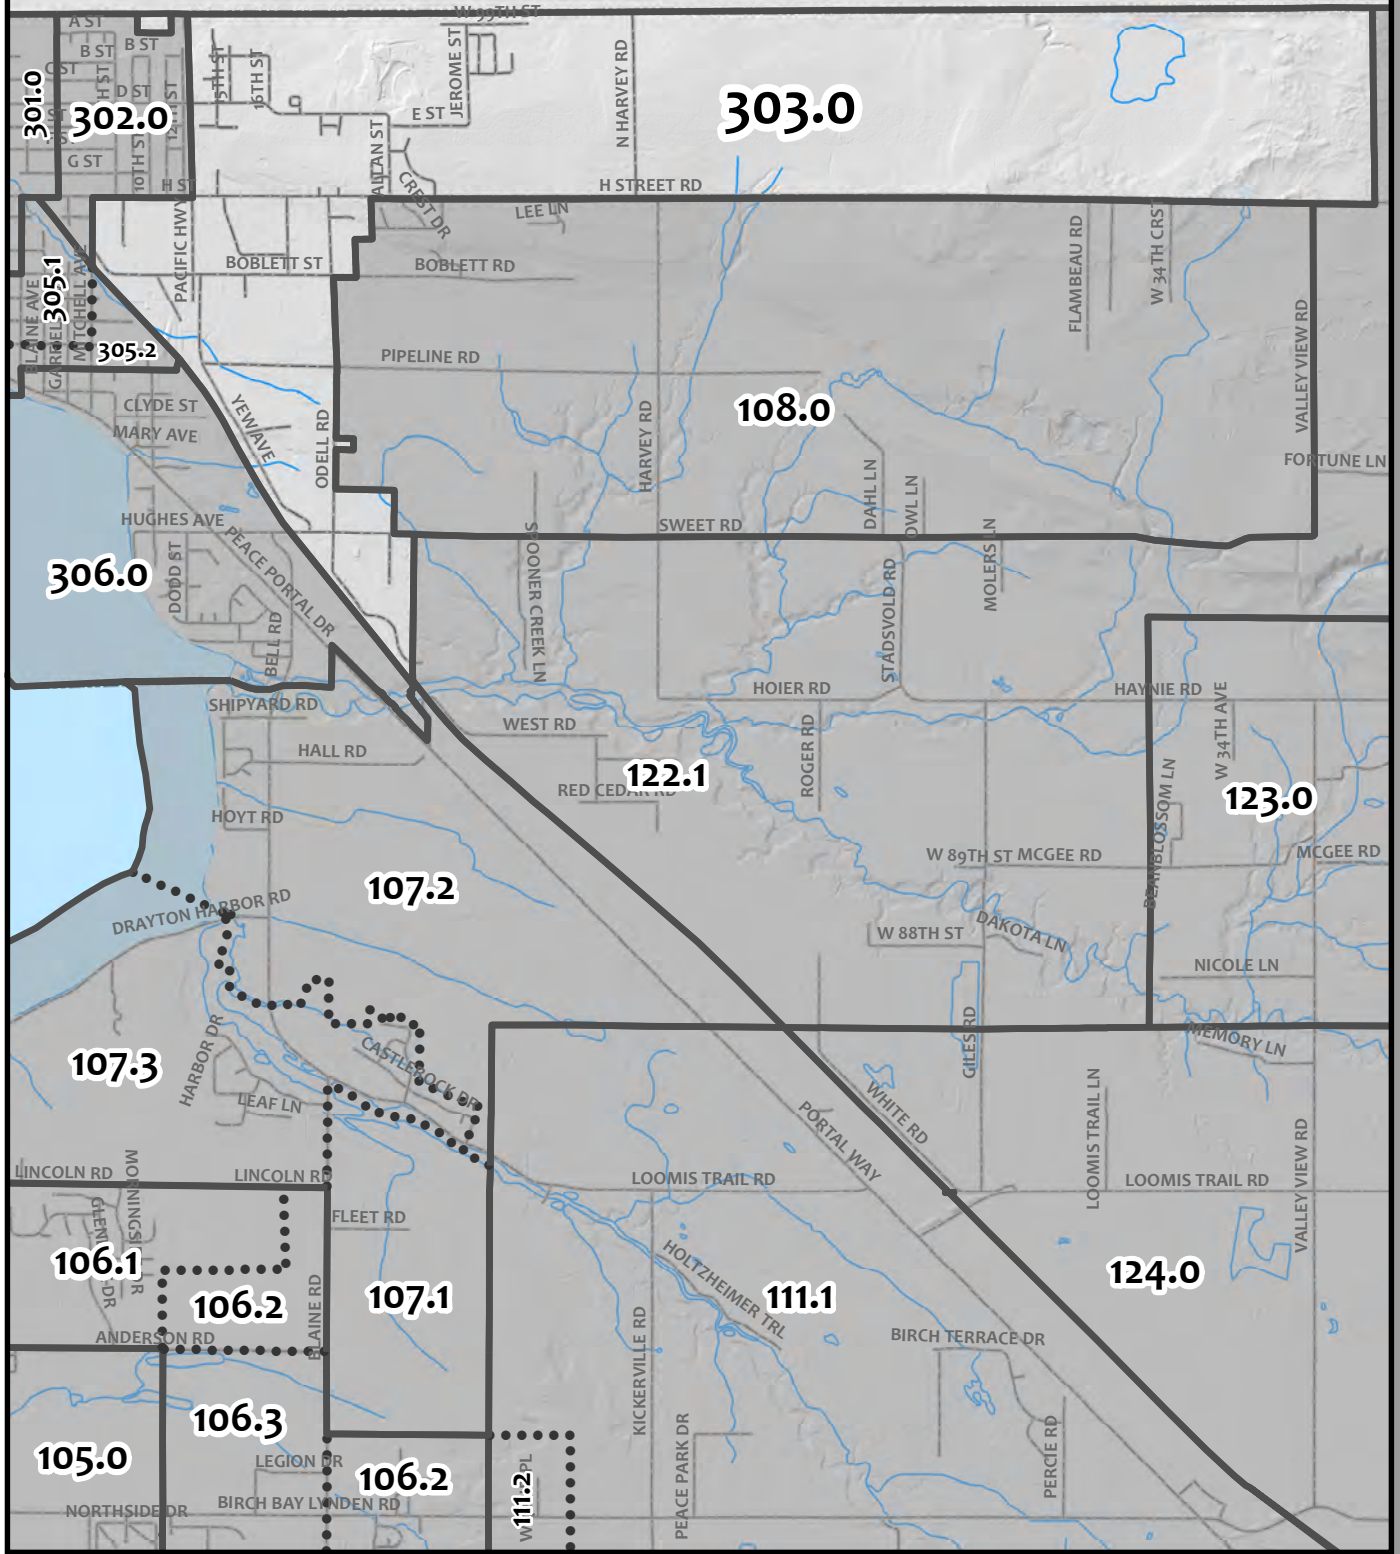

British Columbia

Whatcom County Precinct 303

City of Blaine Ward 1
County Council District 5
Legislative District 42
Congressional District 2