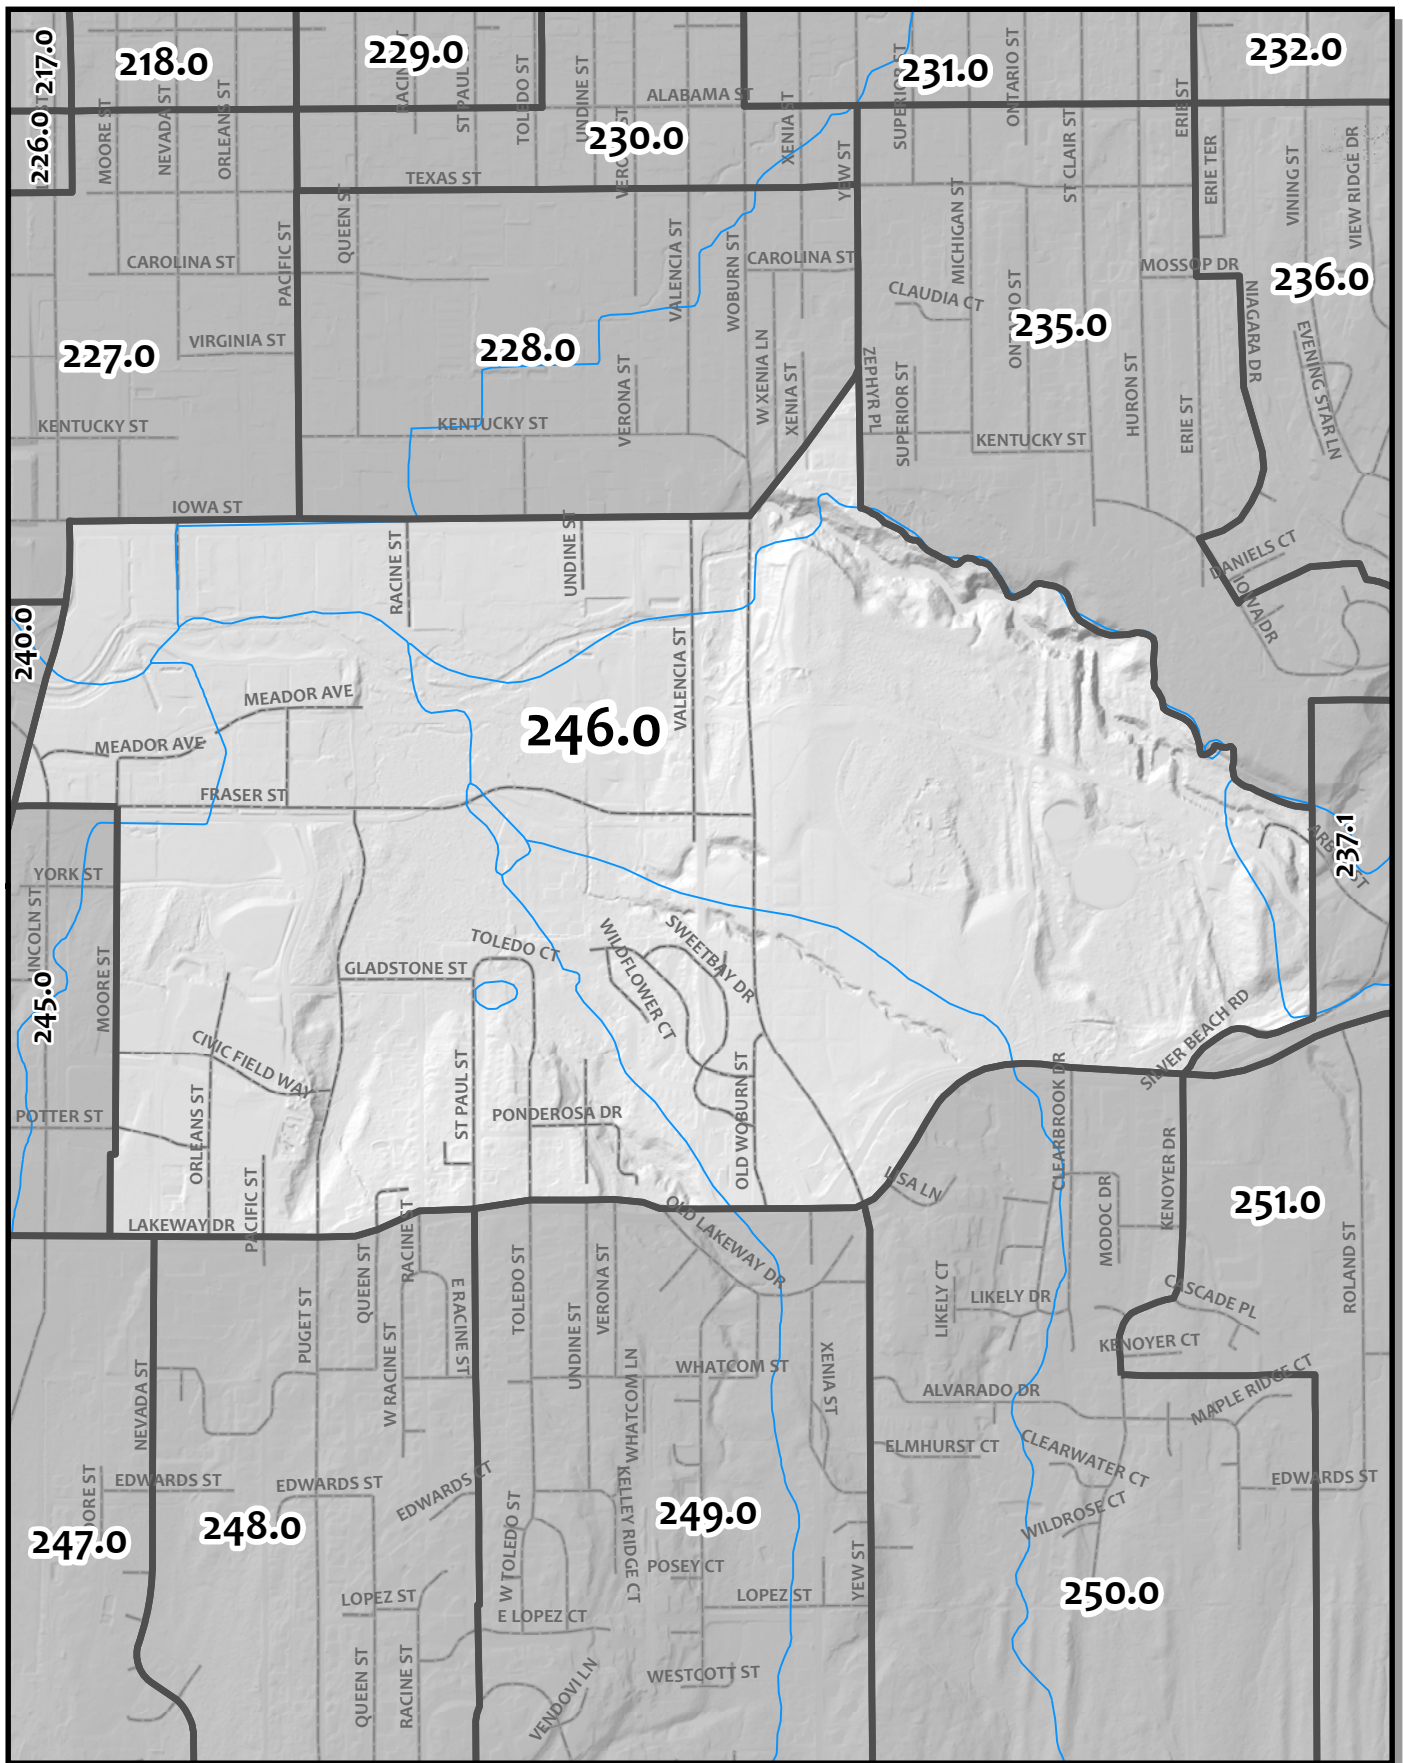

Whatcom County Precinct 246

City of Bellingham Ward 3

County Council District 1

Legislative District 40

Congressional District 2

0 220 440 880 Feet