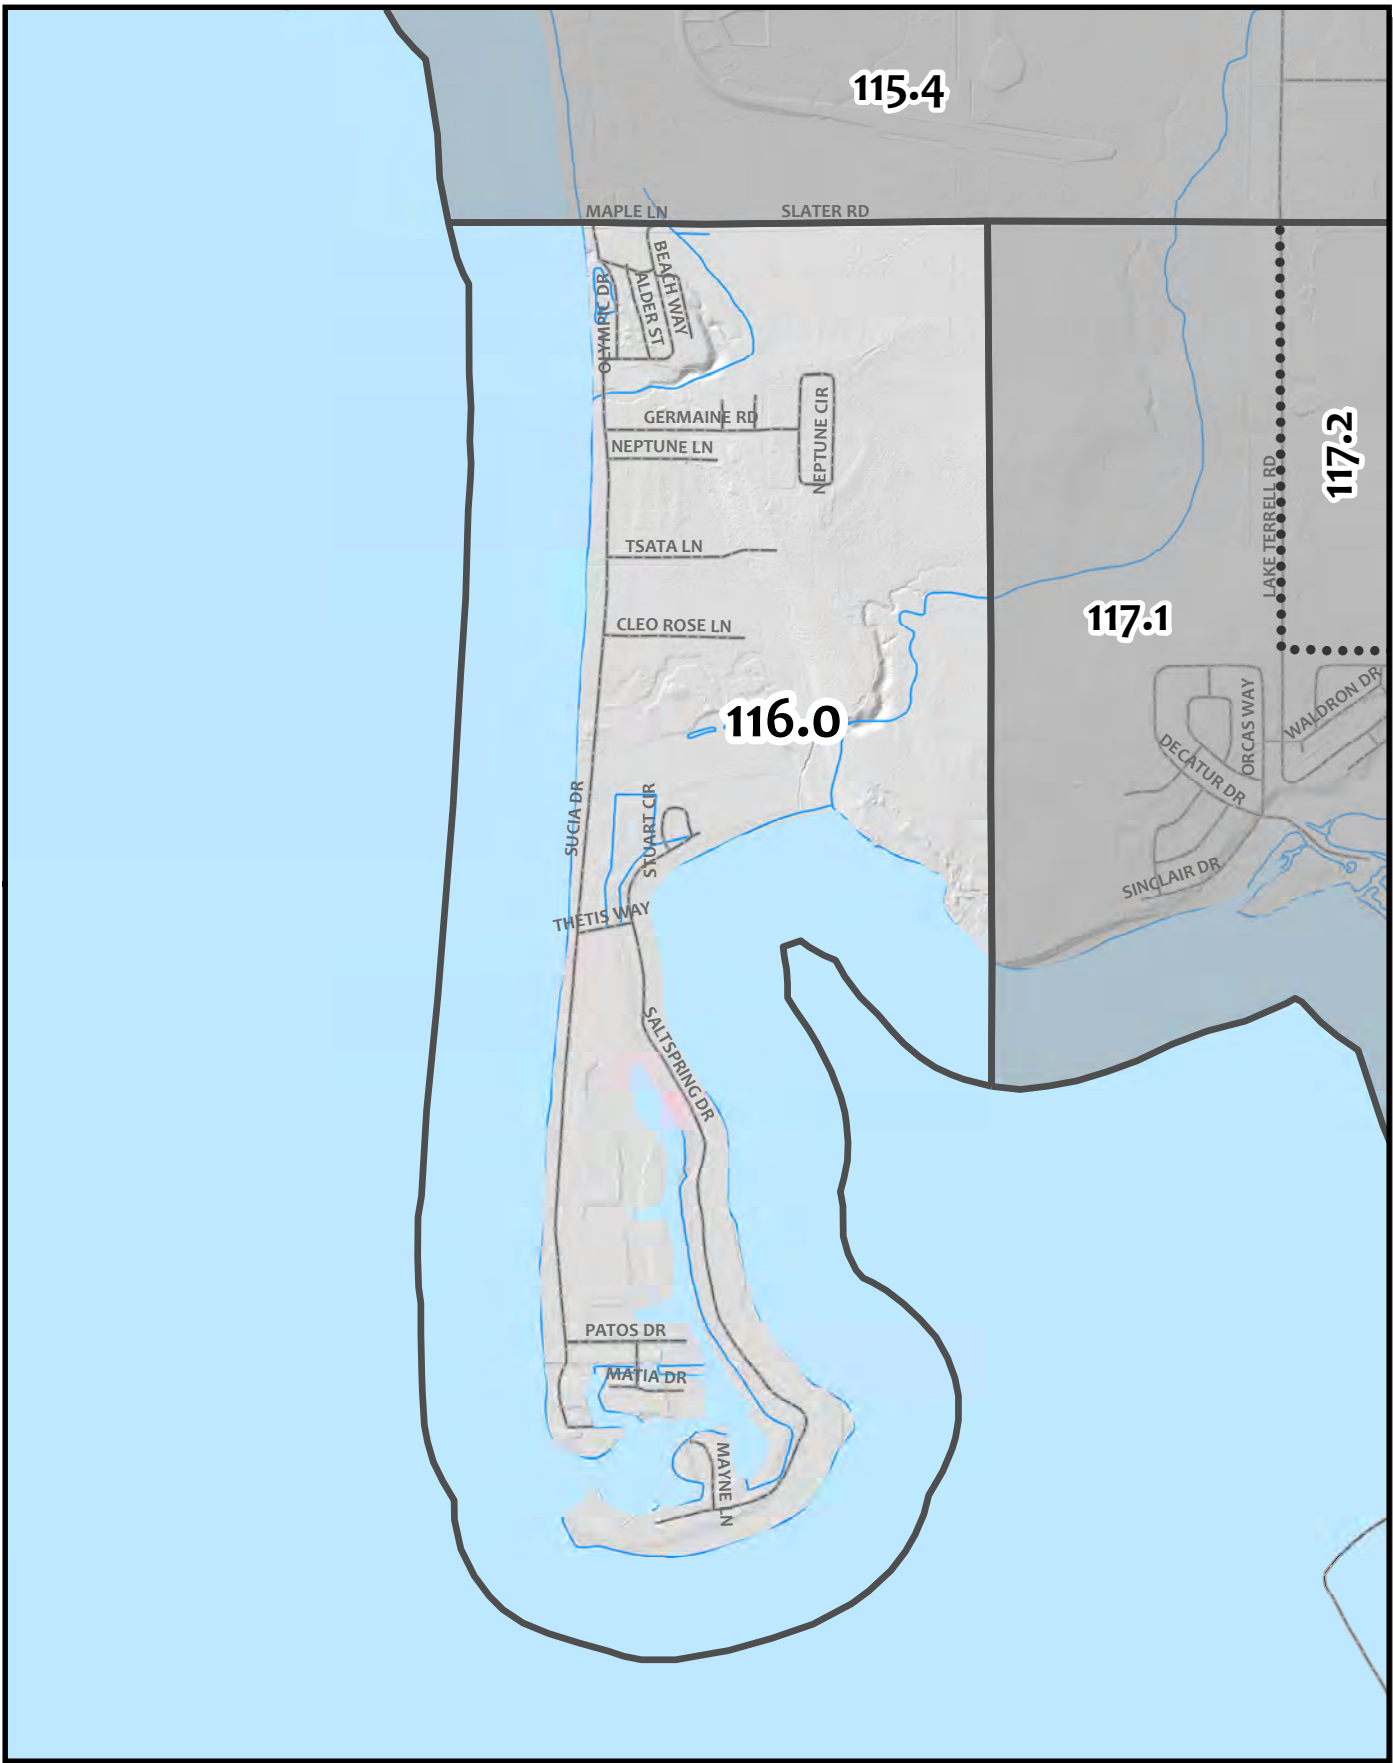

Whatcom County Precinct 116

County Council District 5
Legislative District 42
Congressional District 2