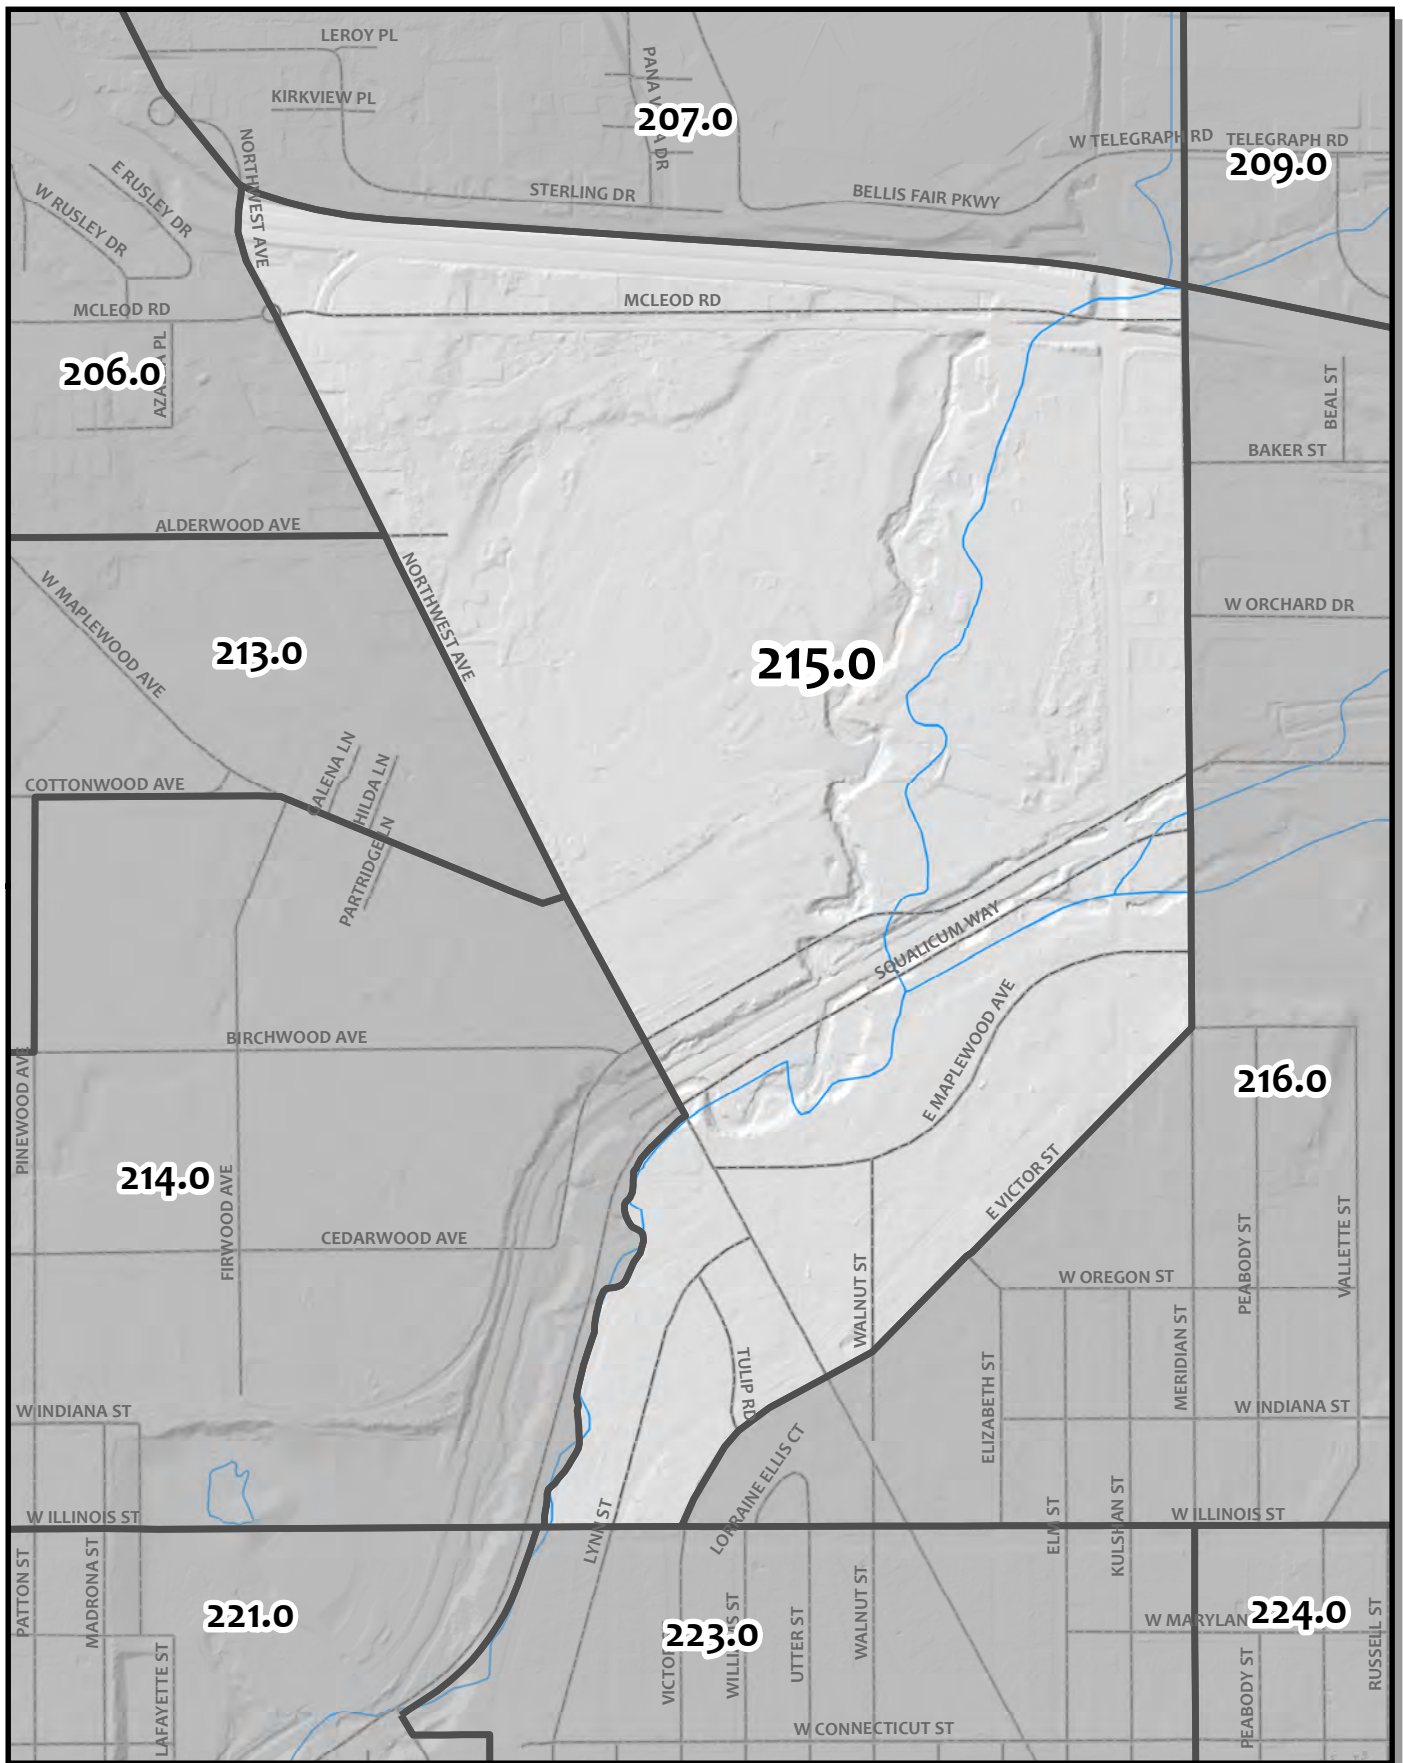

Whatcom County Precinct 215

City of Bellingham Ward 1
County Council District 2
Legislative District 42
Congressional District 2

0 162.5 325 650 Feet