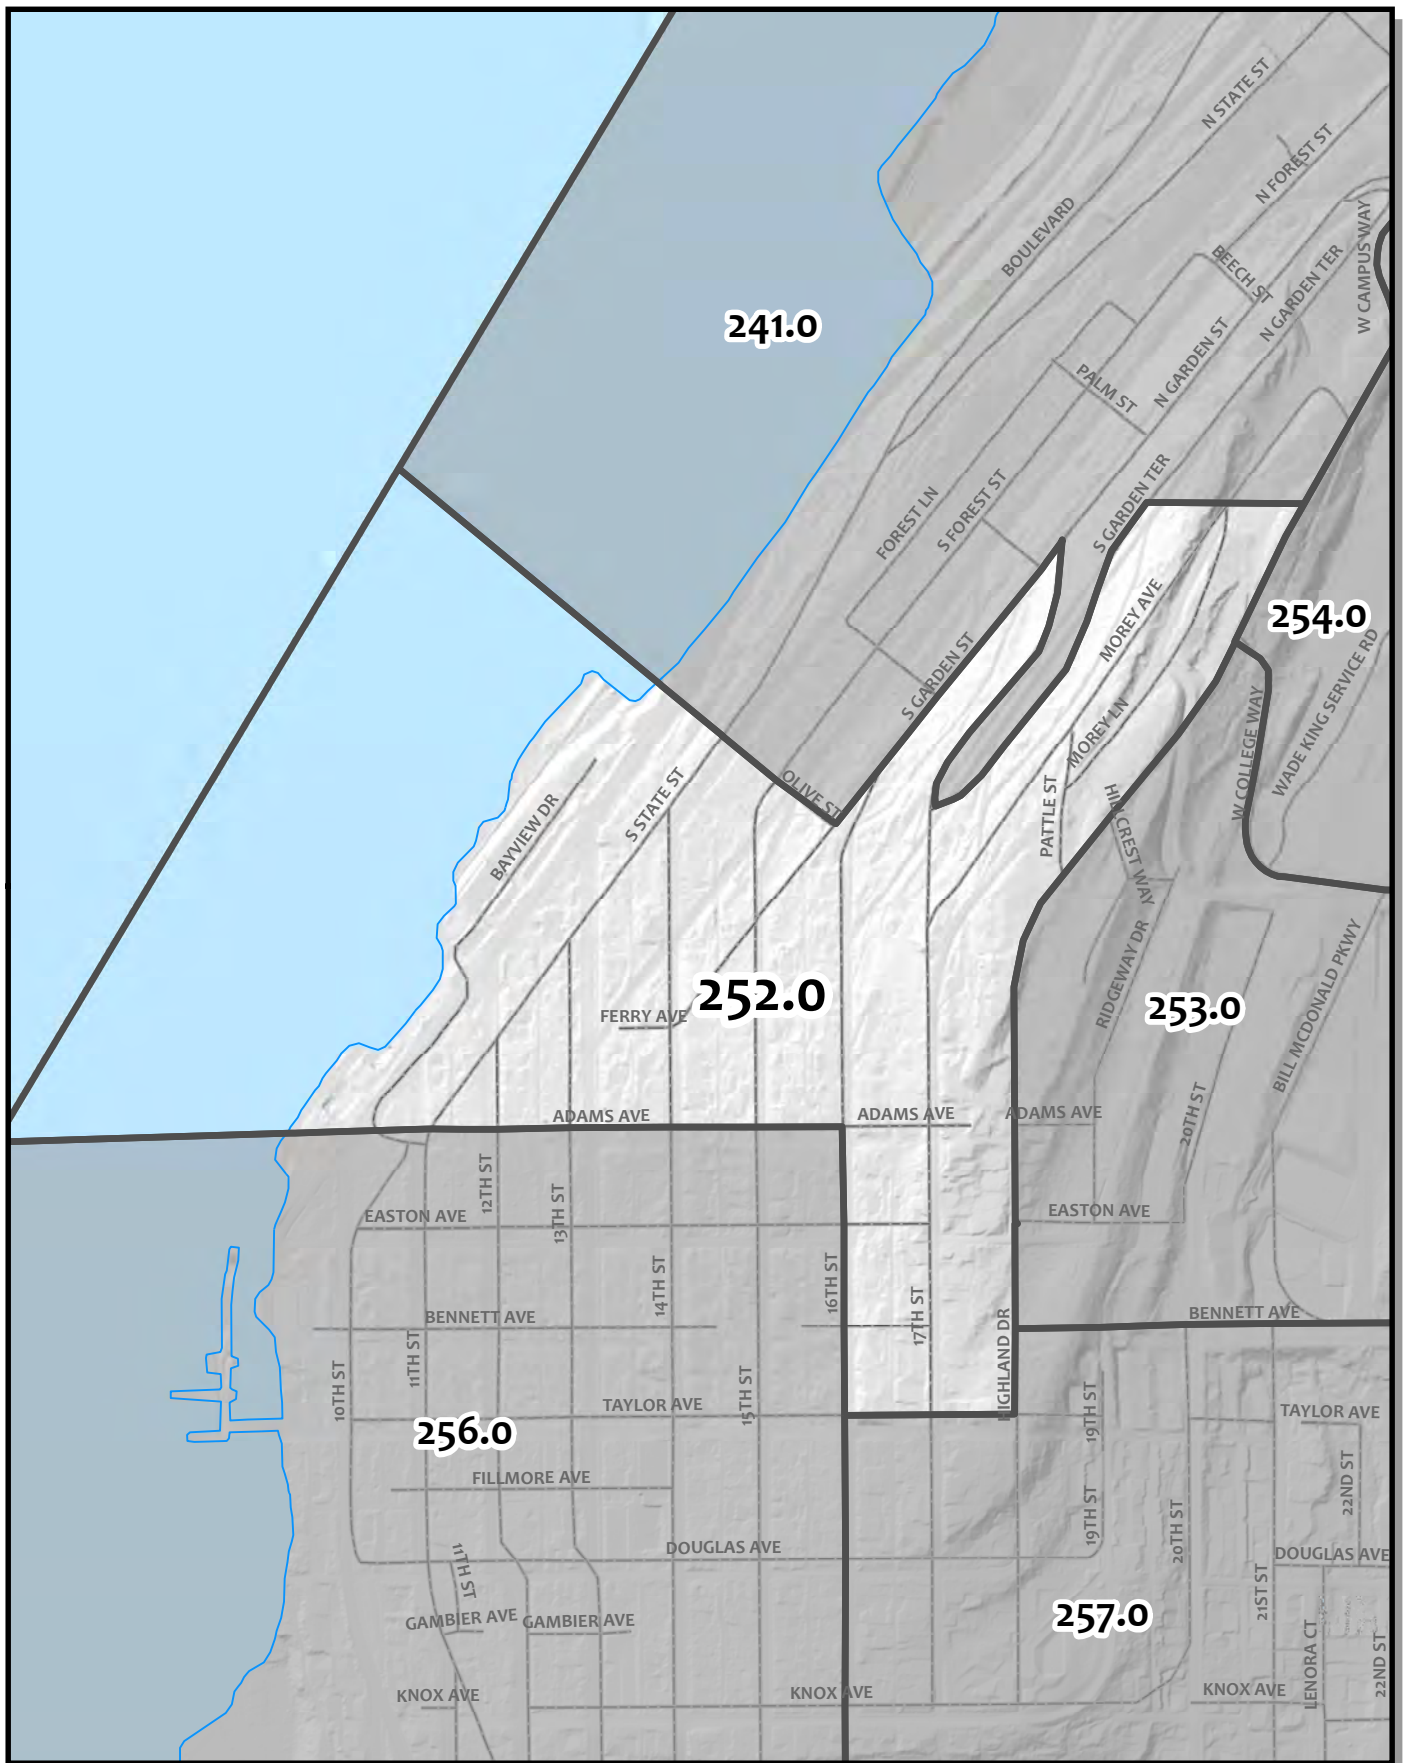

Whatcom County Precinct 252

City of Bellingham Ward 5
County Council District 1
Legislative District 40
Congressional District 2

0 145 290 580
Feet