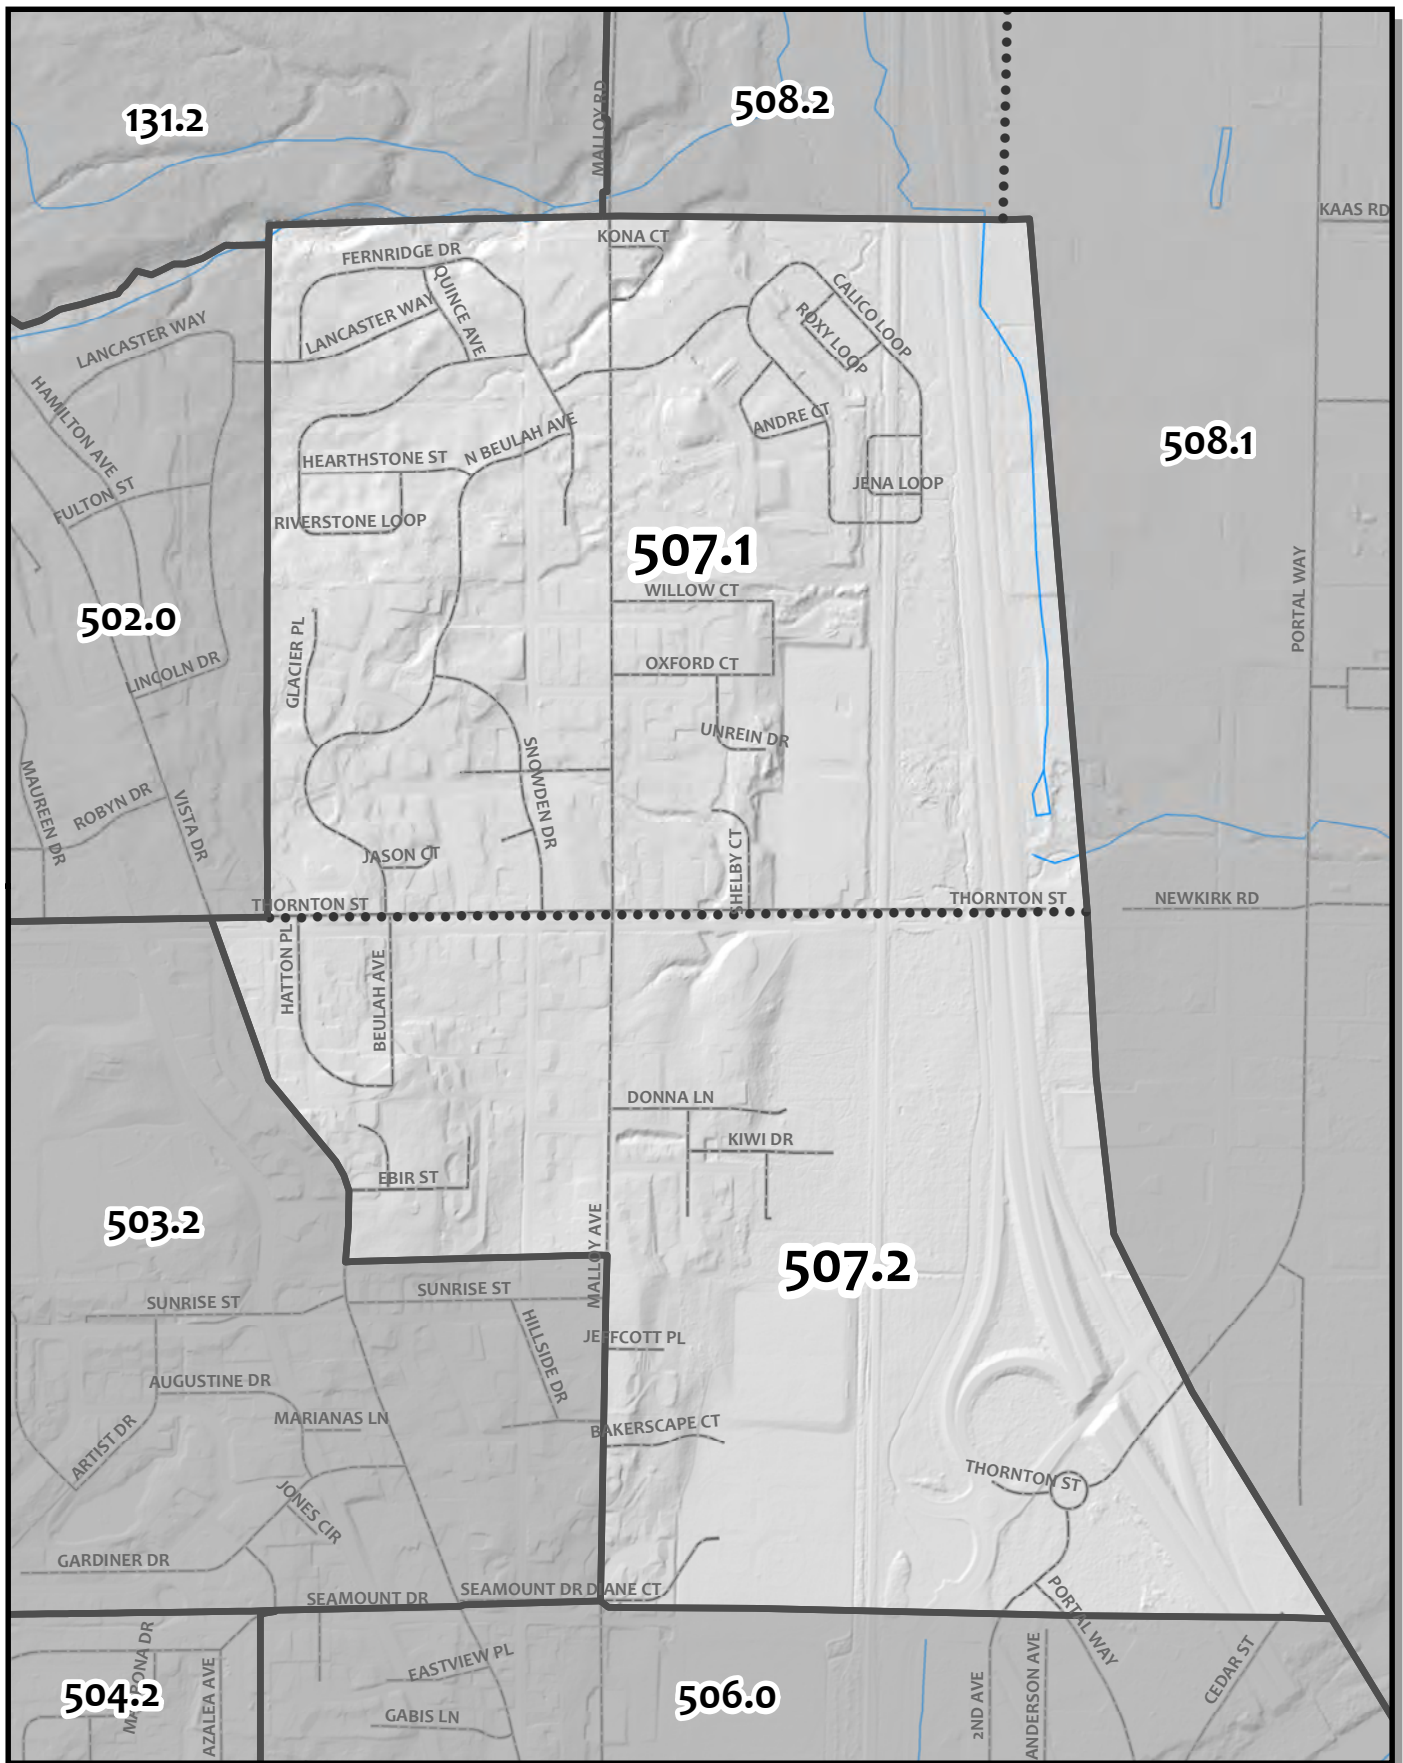

Whatcom County Precinct 507

City of Ferndale
County Council District 5
Legislative District 42
Congressional District 2

0 145 290 580 Feet