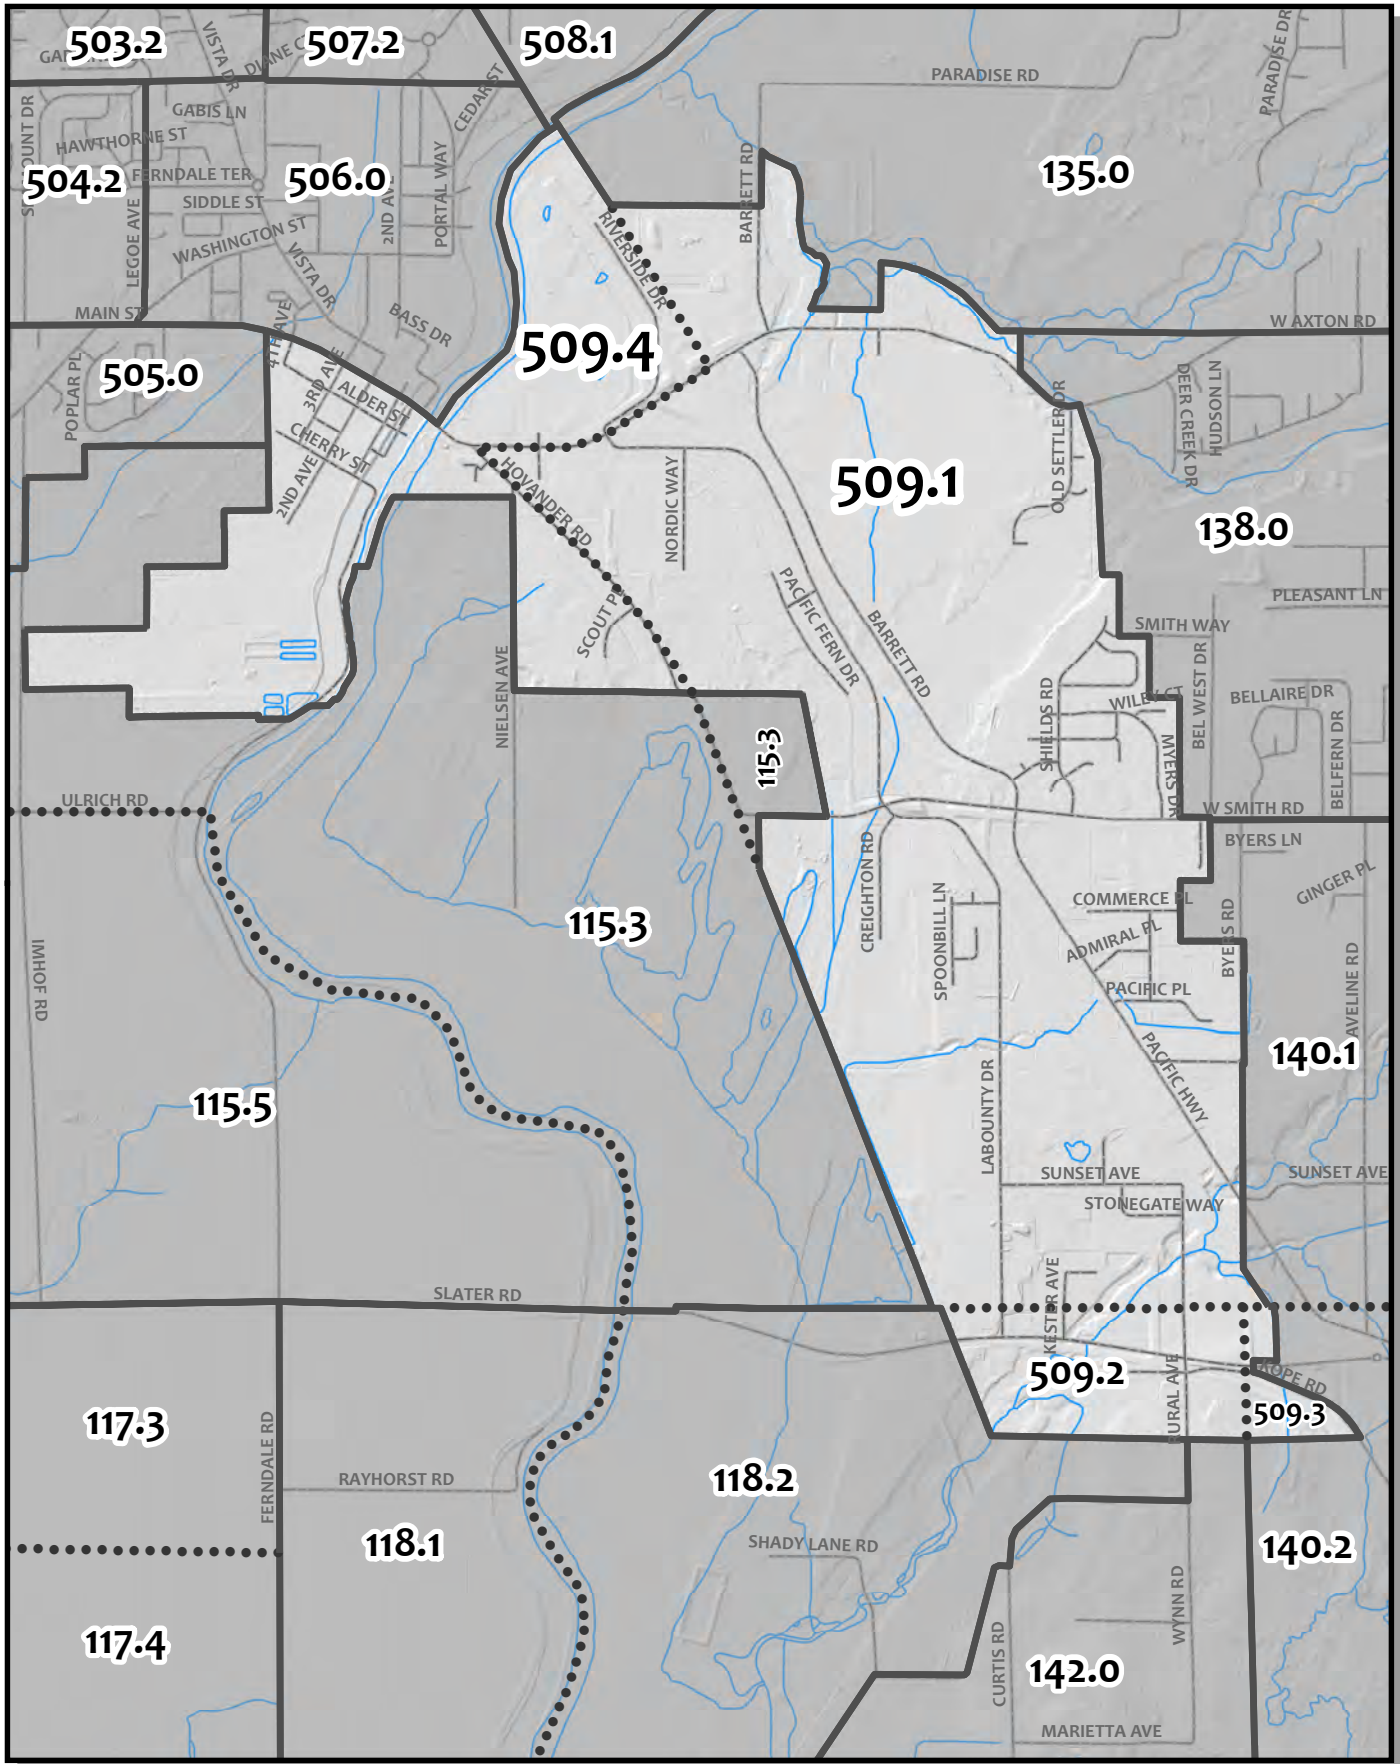

Whatcom County Precinct 509
County Council District 5
Legislative District 42
Congressional District 2