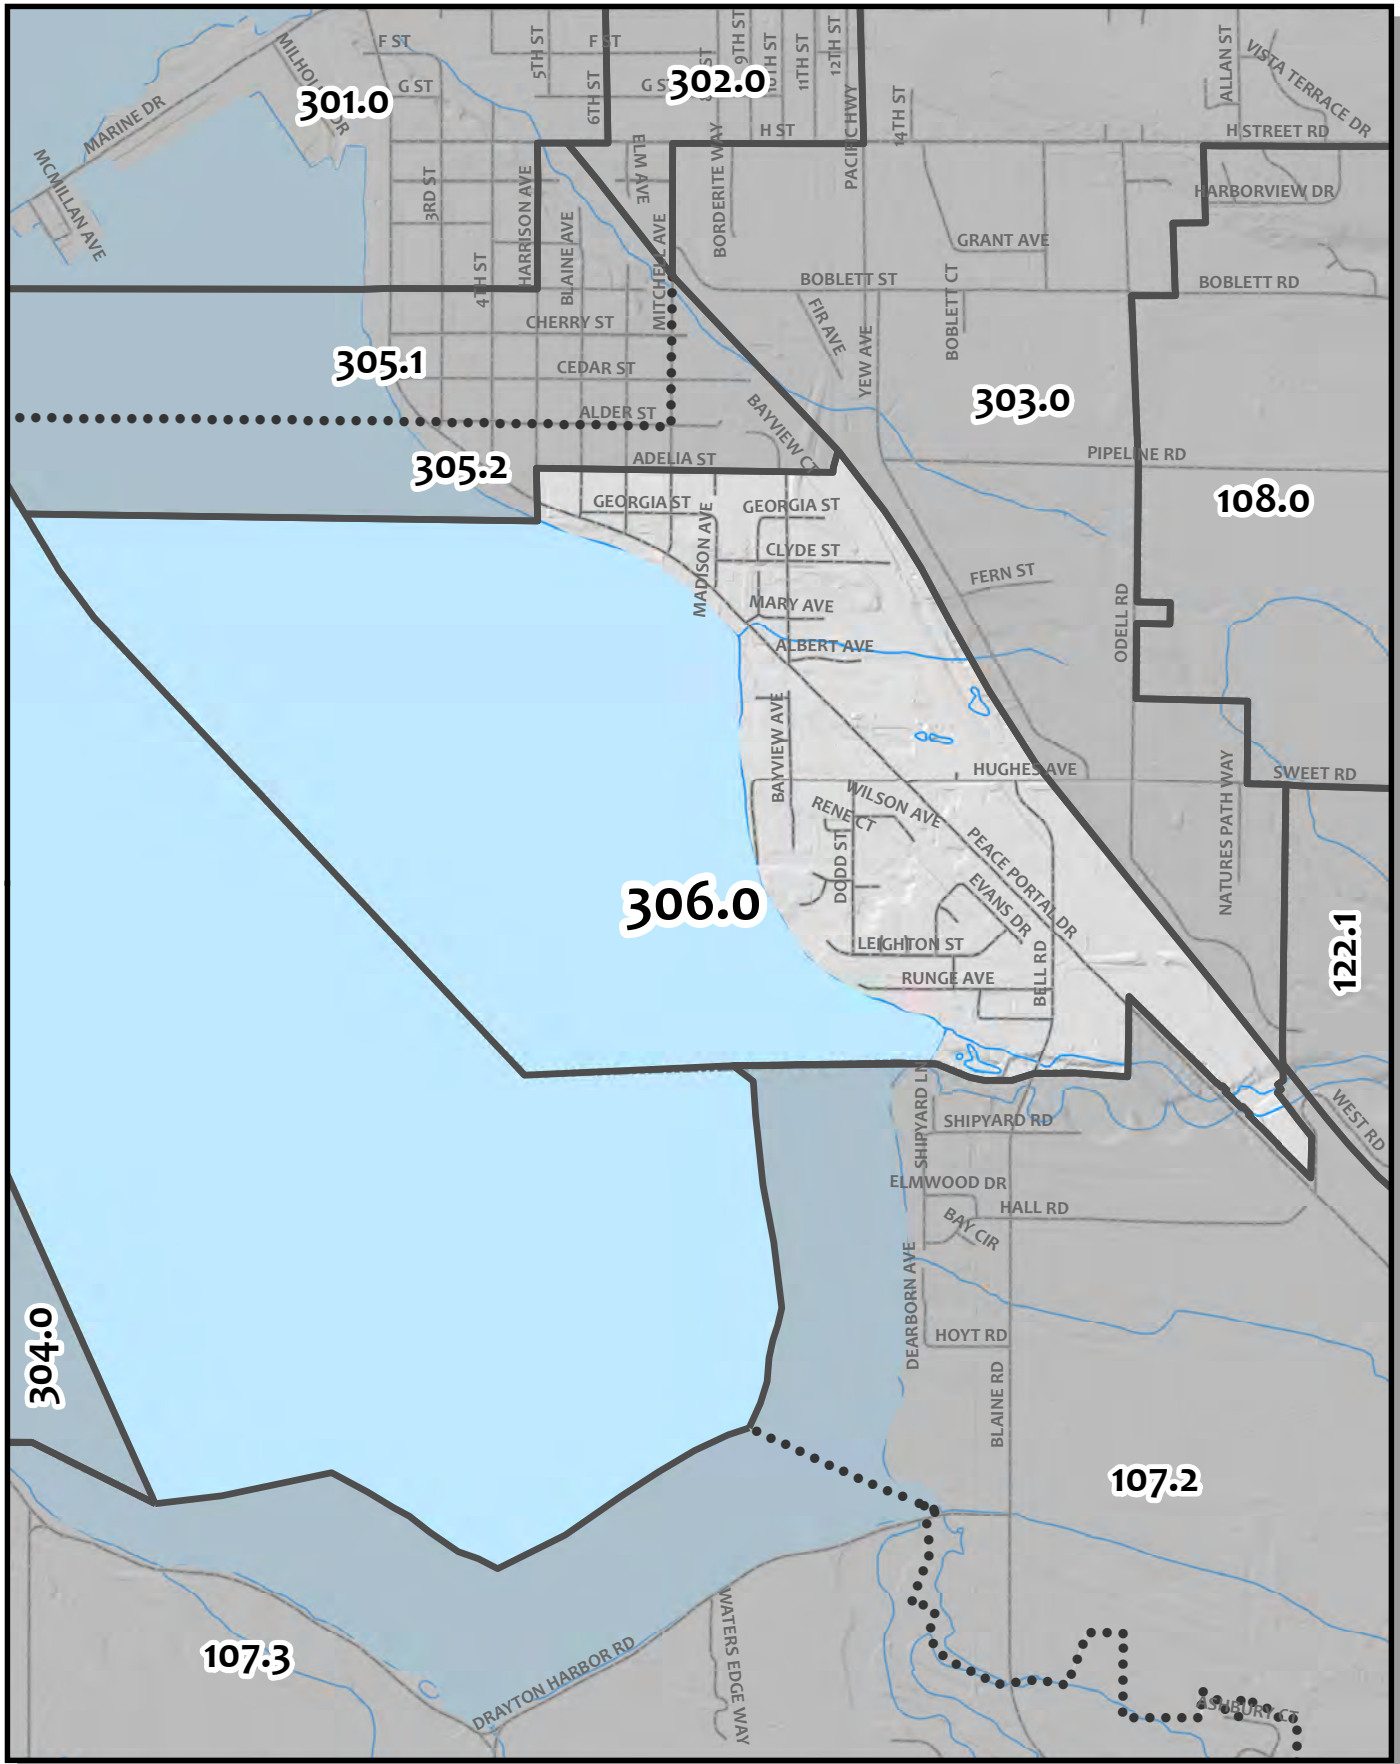

Whatcom County Precinct 306
Ward 2
County Council District 5
Legislative District 42
Congressional District 2