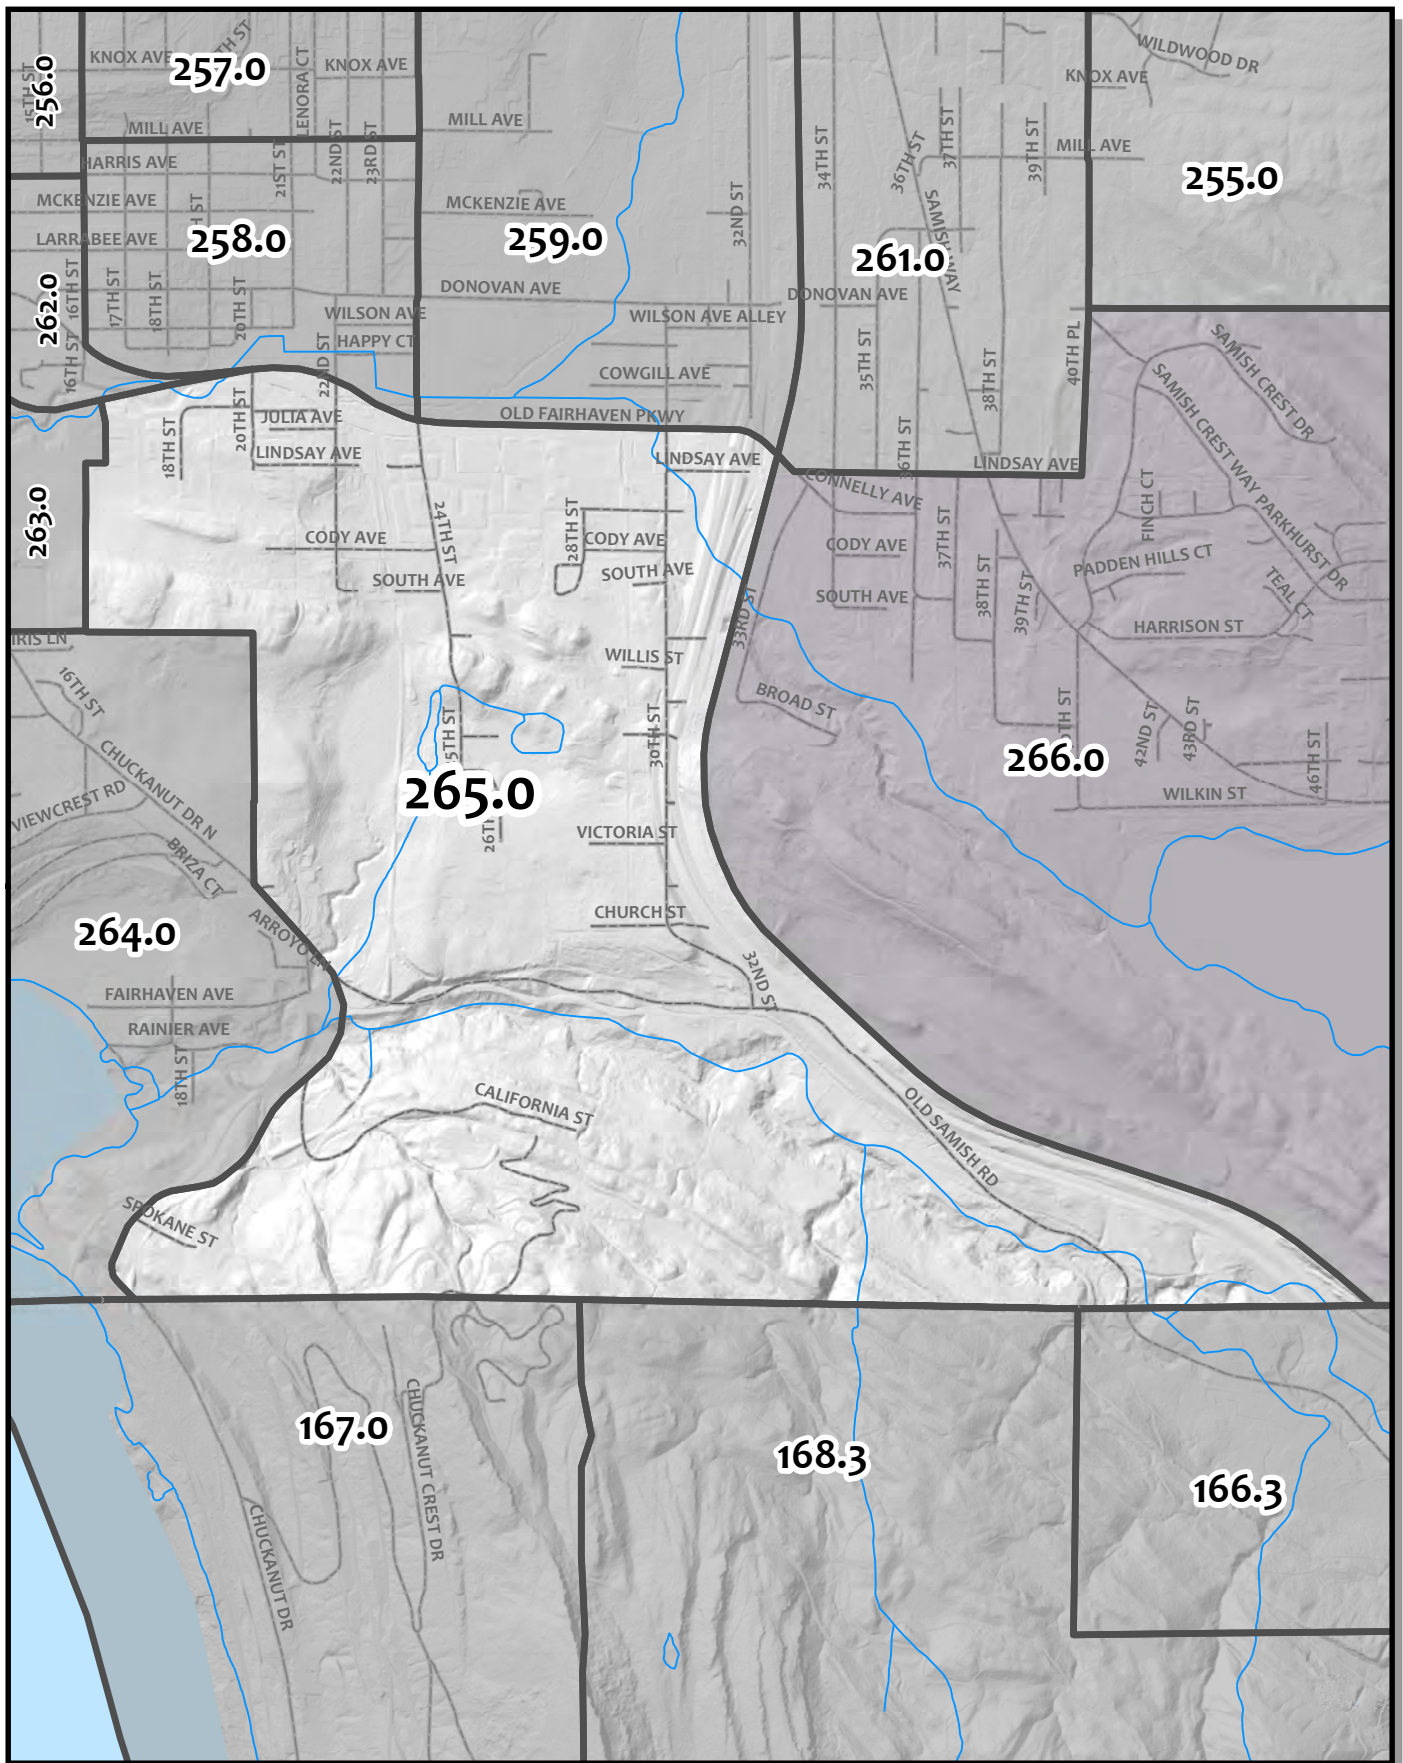

Whatcom County Precinct 265

City of Bellingham Ward 6
County Council District 1
Legislative District 40
Congressional District 2

0 300 600 1,200 Feet

2023