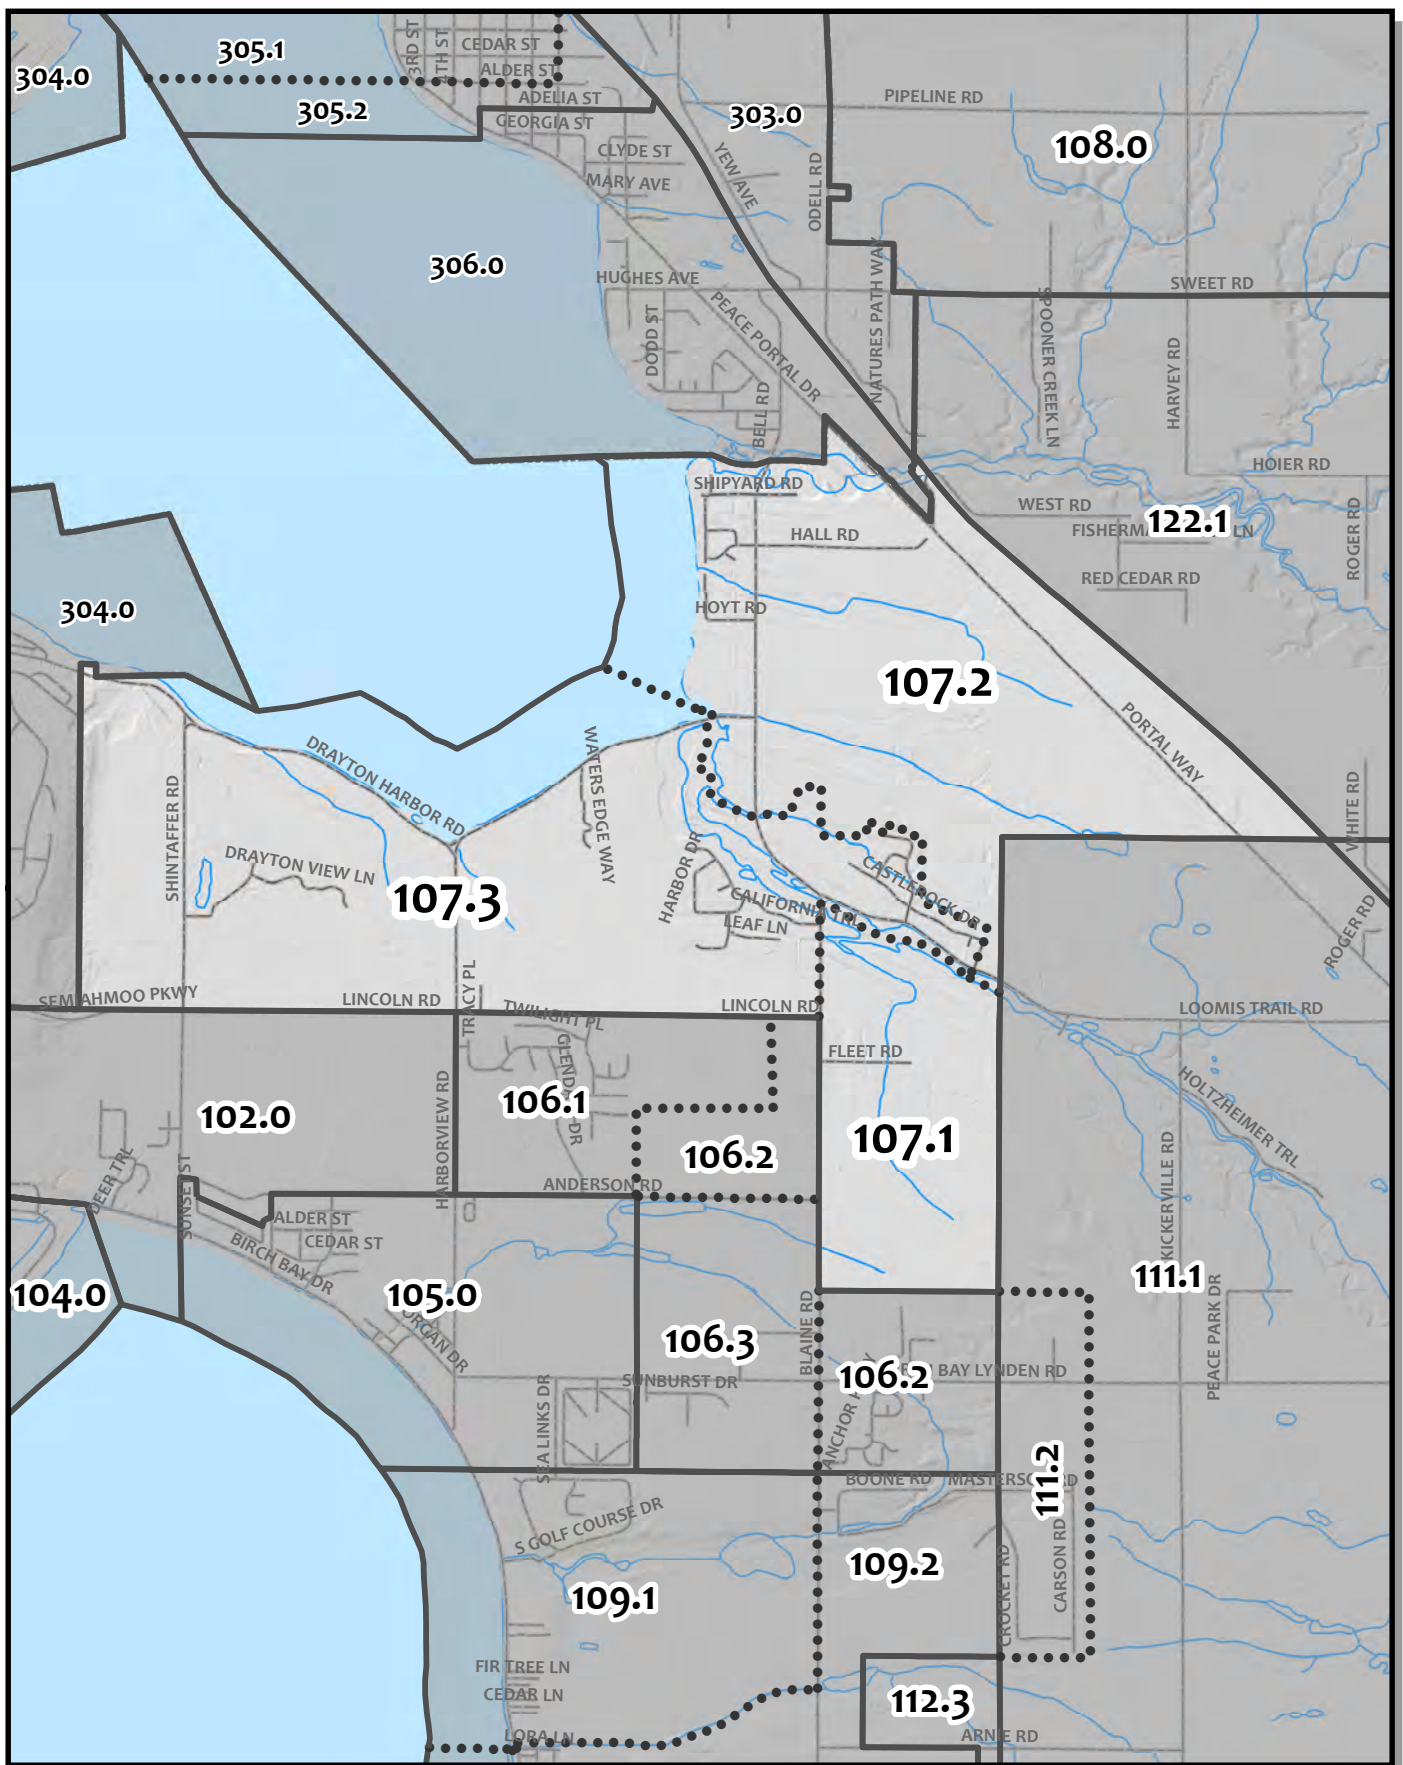

Whatcom County Precinct 107

County Council District 5
Legislative District 42
Congressional District 2