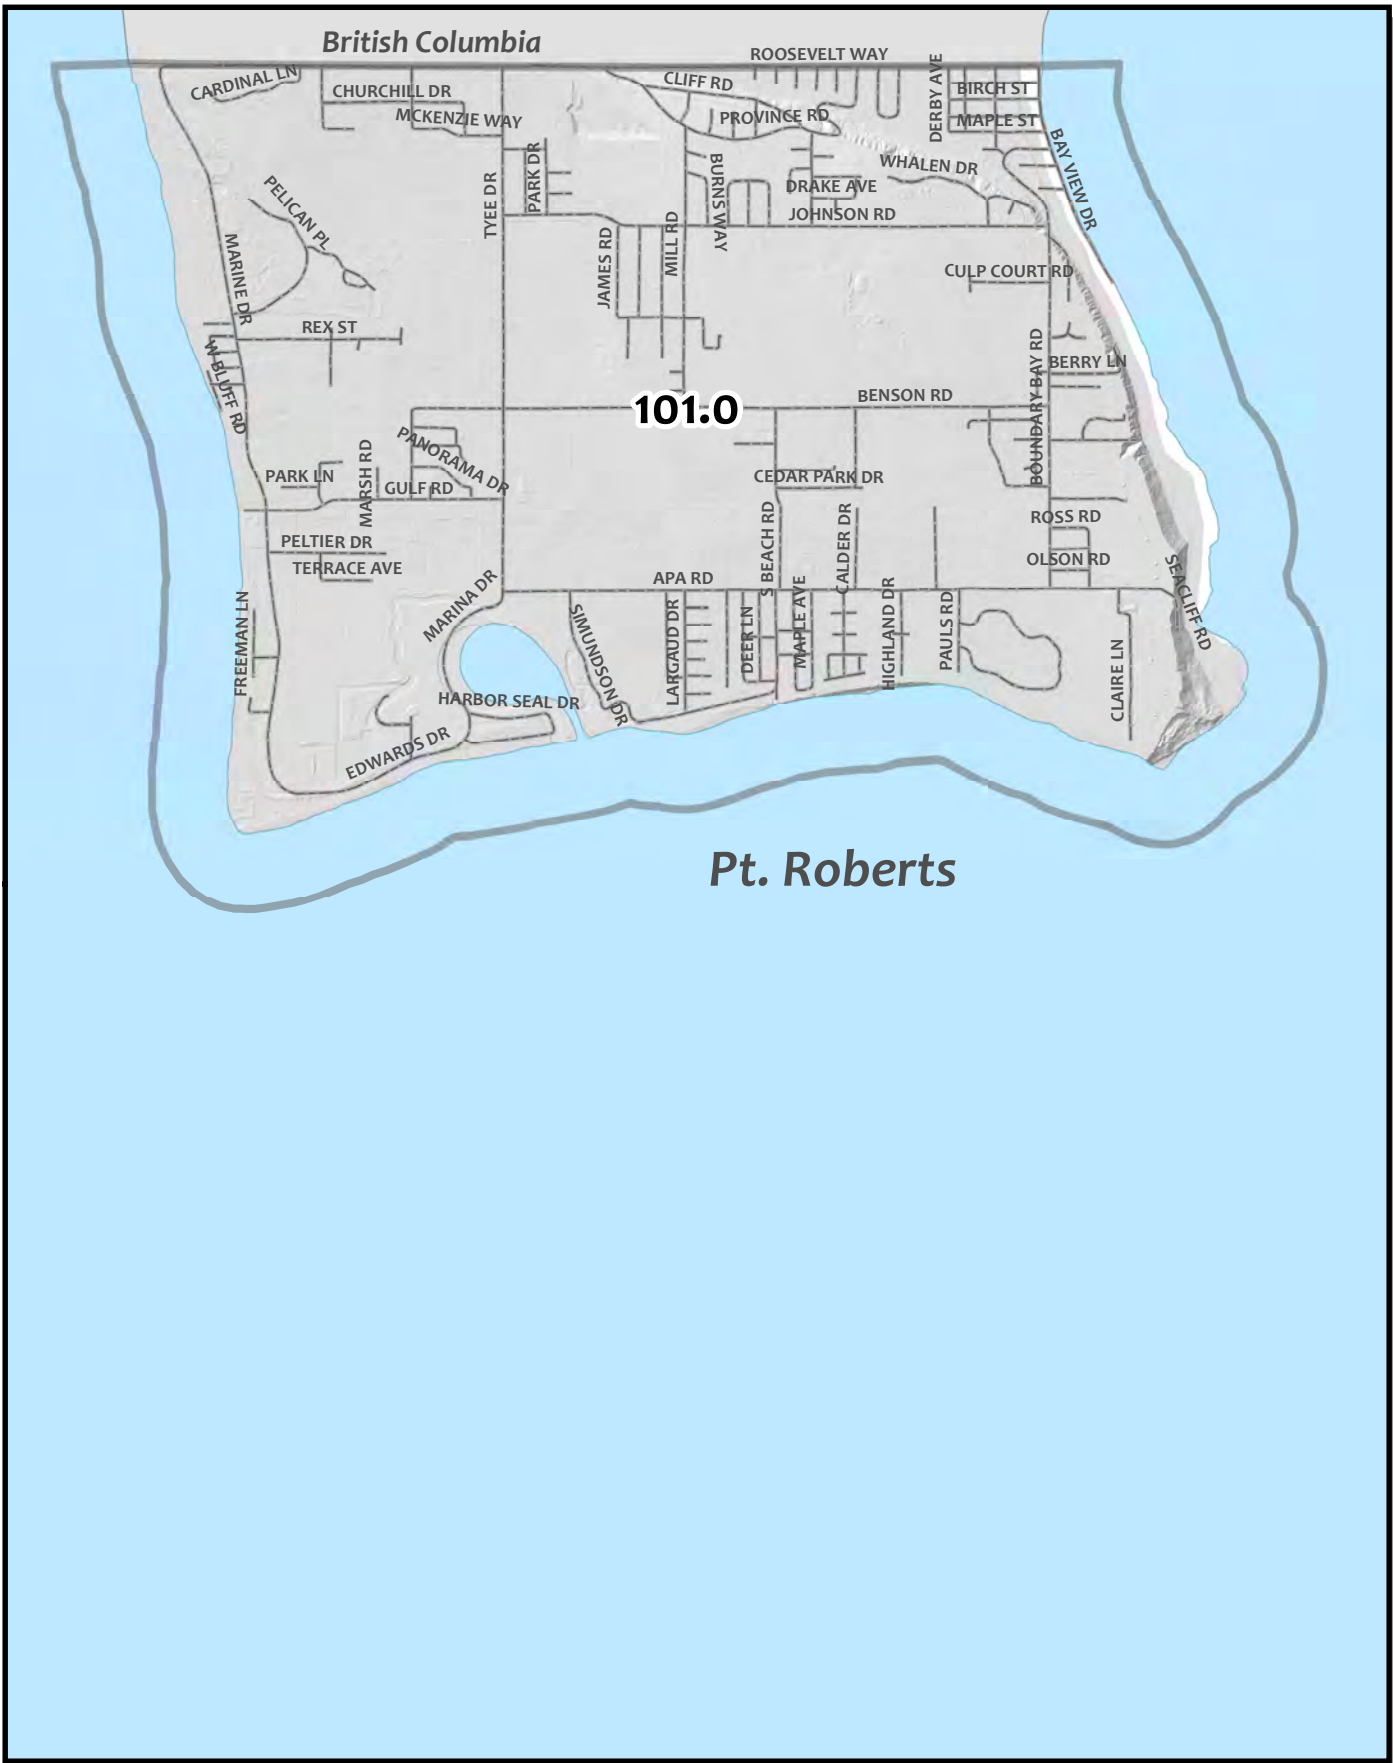

Whatcom County Precinct 101

County Council District 5
Legislative District 42
Congressional District 2