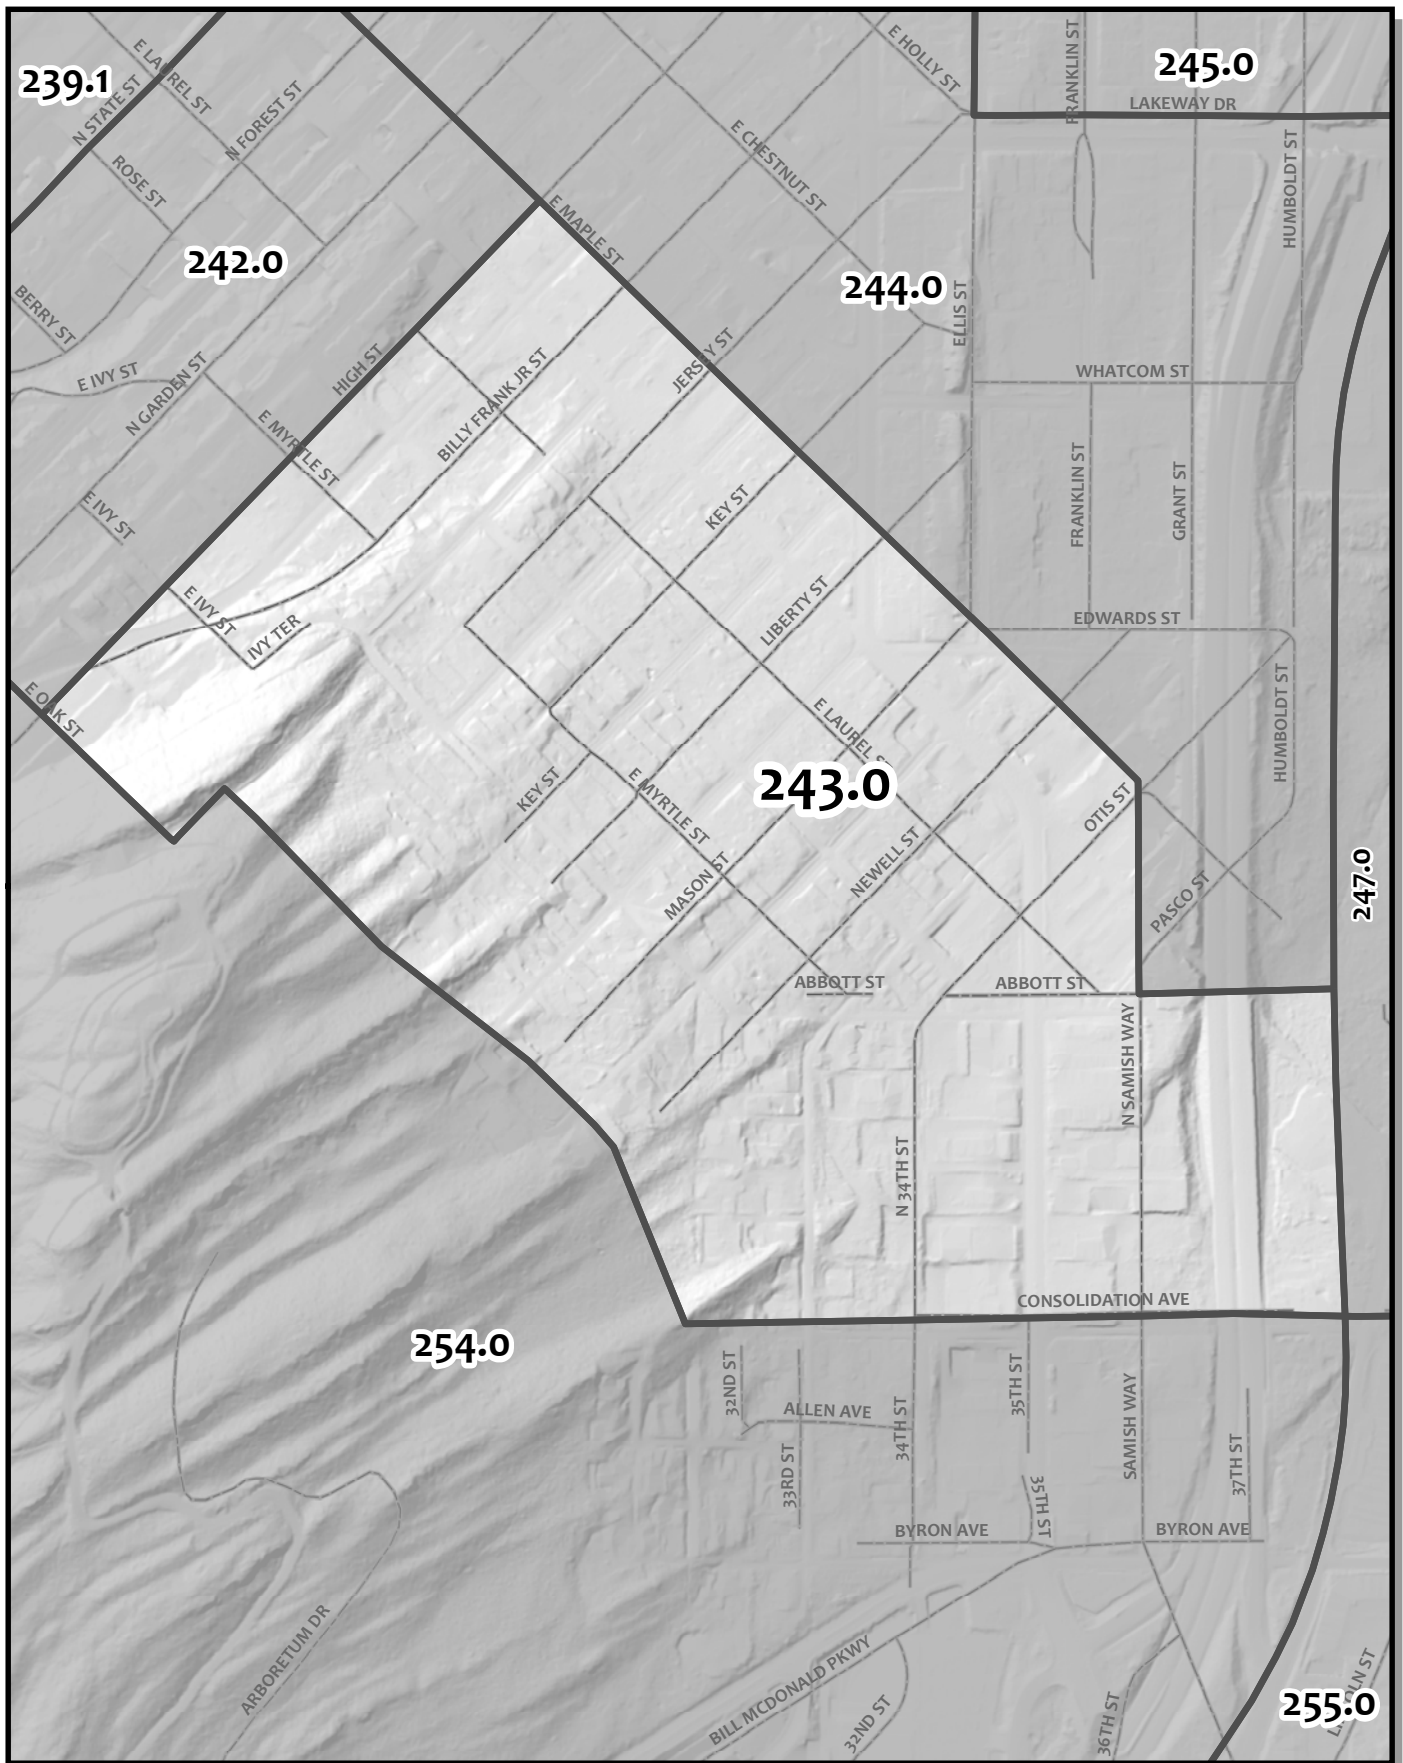

Whatcom County Precinct 243

City of Bellingham Ward 5
County Council District 1
Legislative District 40
Congressional District 2