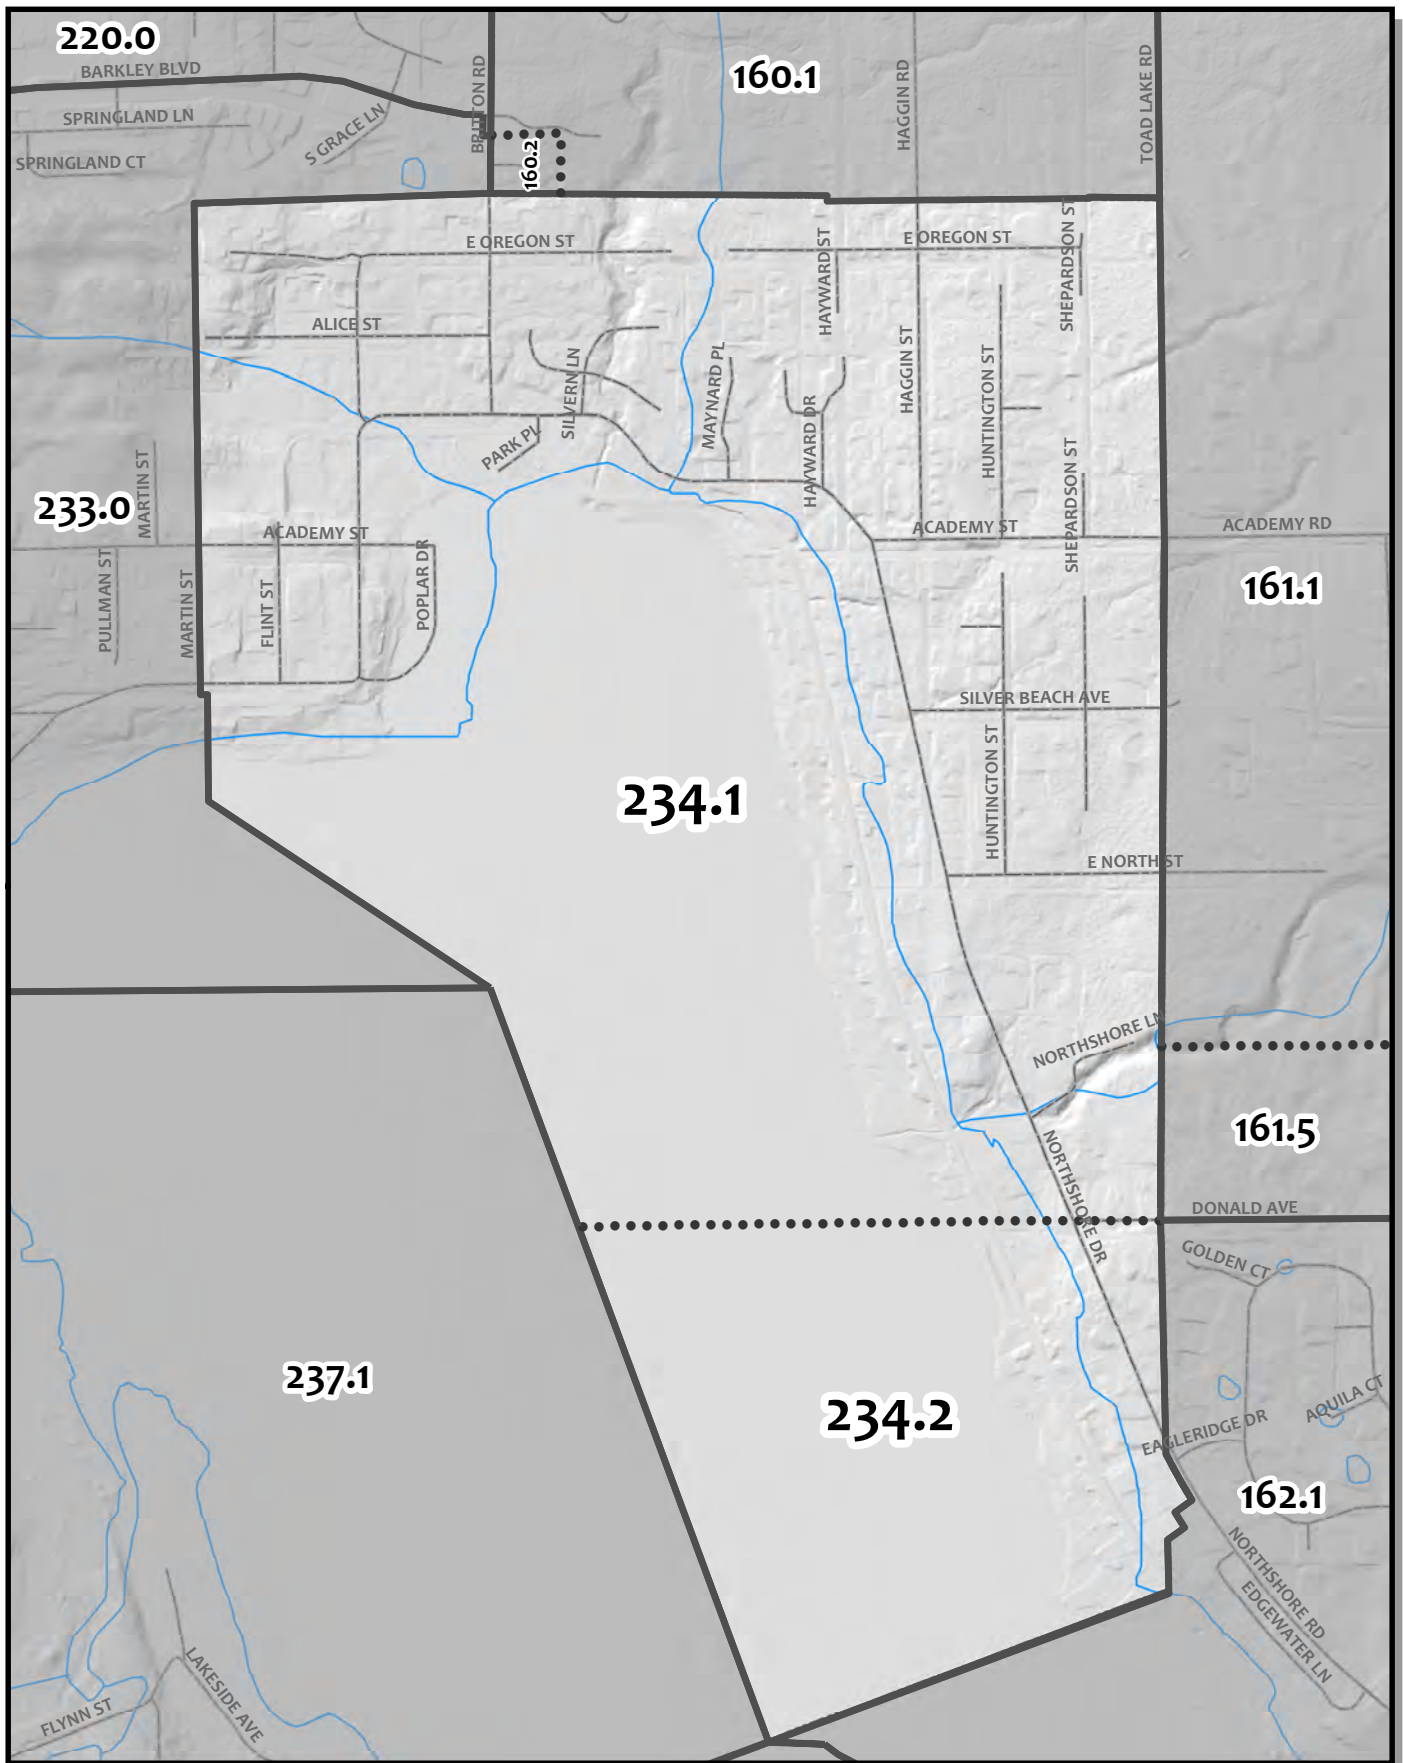

Whatcom County Precinct 234

City of Bellingham Ward 4
County Council District 2
Legislative District 40
Congressional District 2

0 150 300 600 Feet