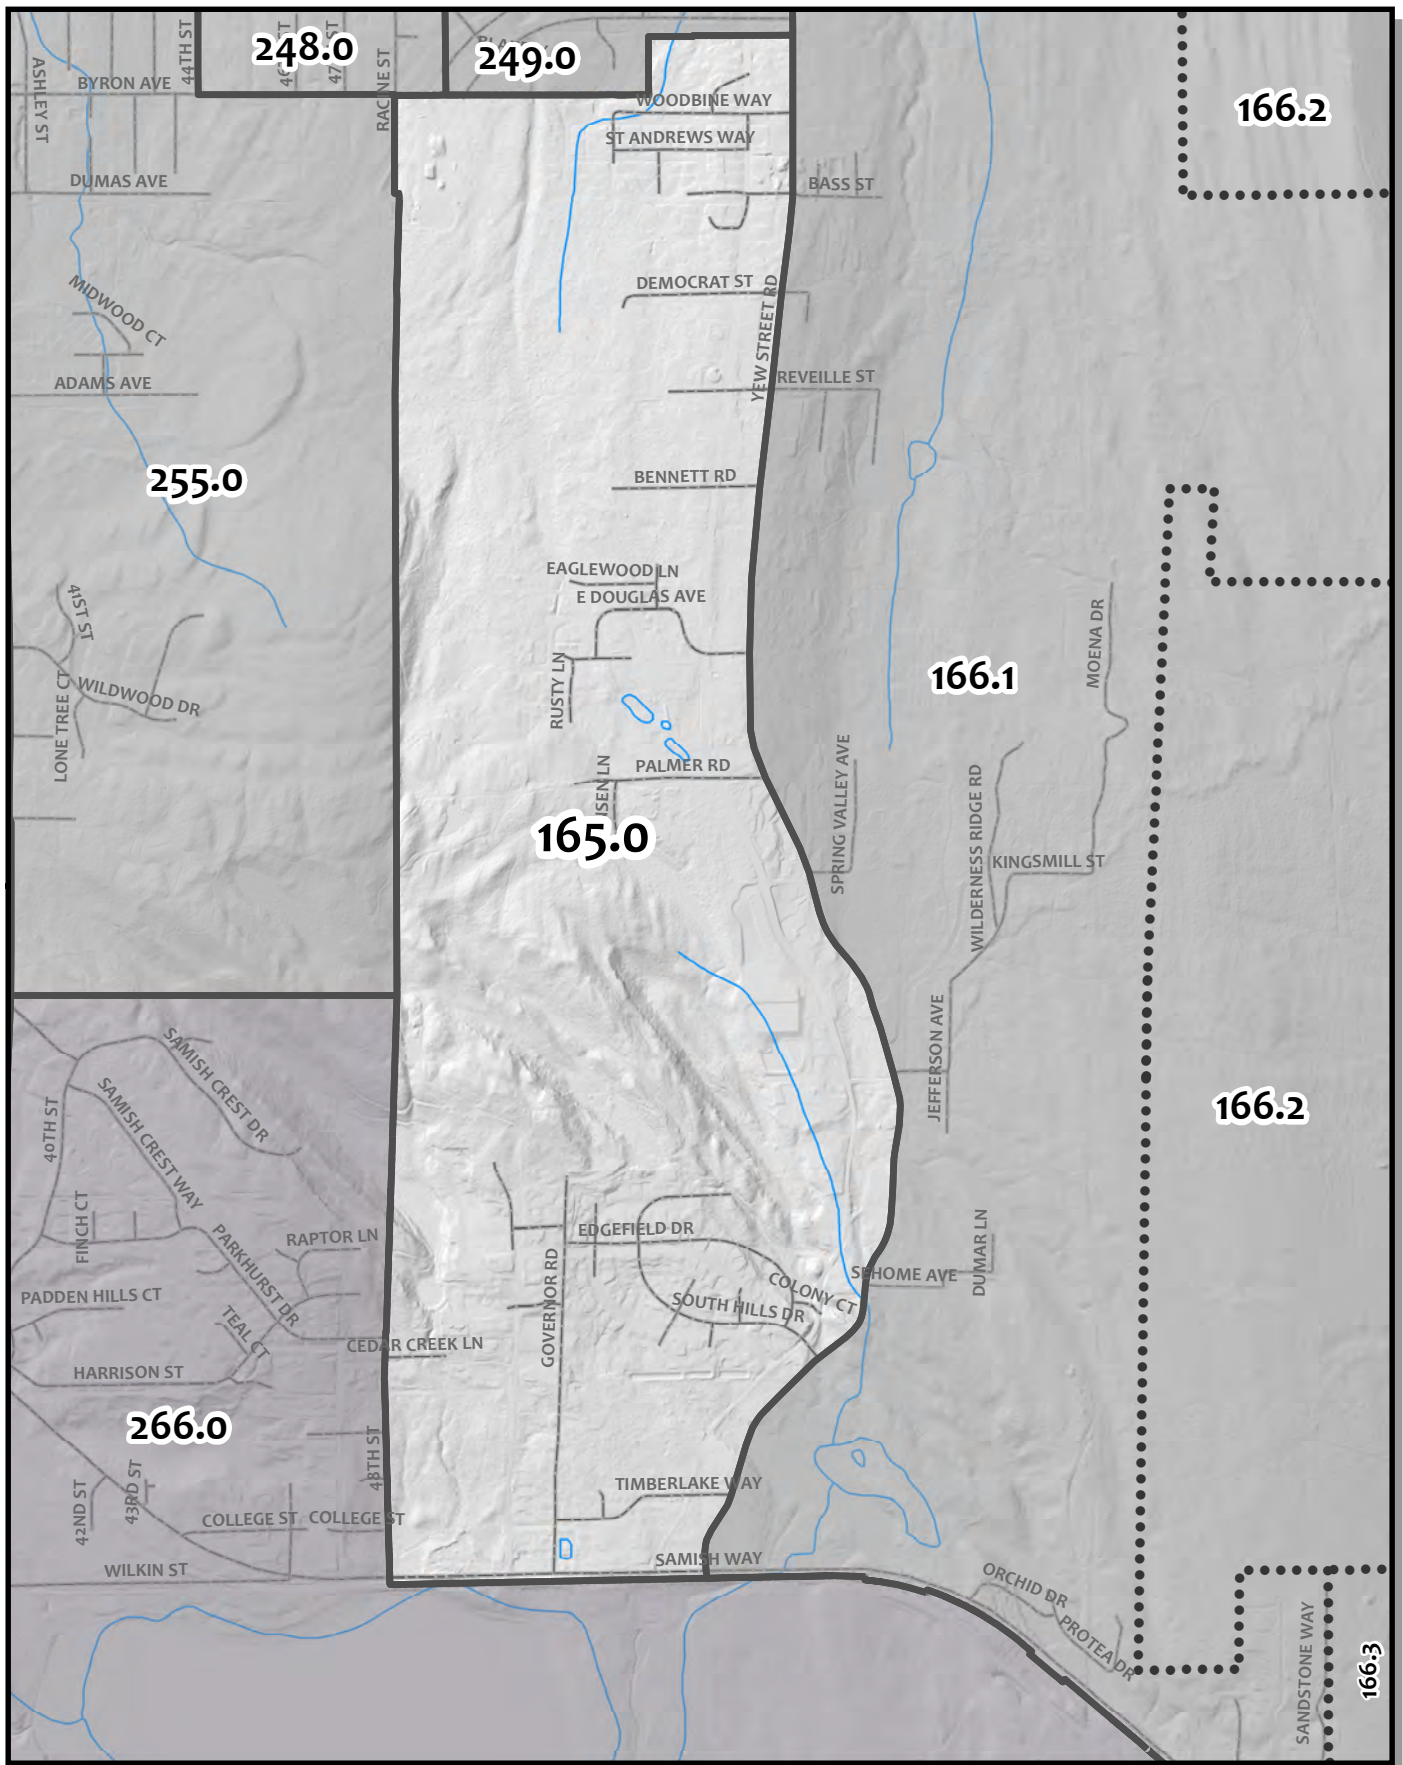

Whatcom County Precinct 165

County Council District 3
Legislative District 40
Congressional District 2