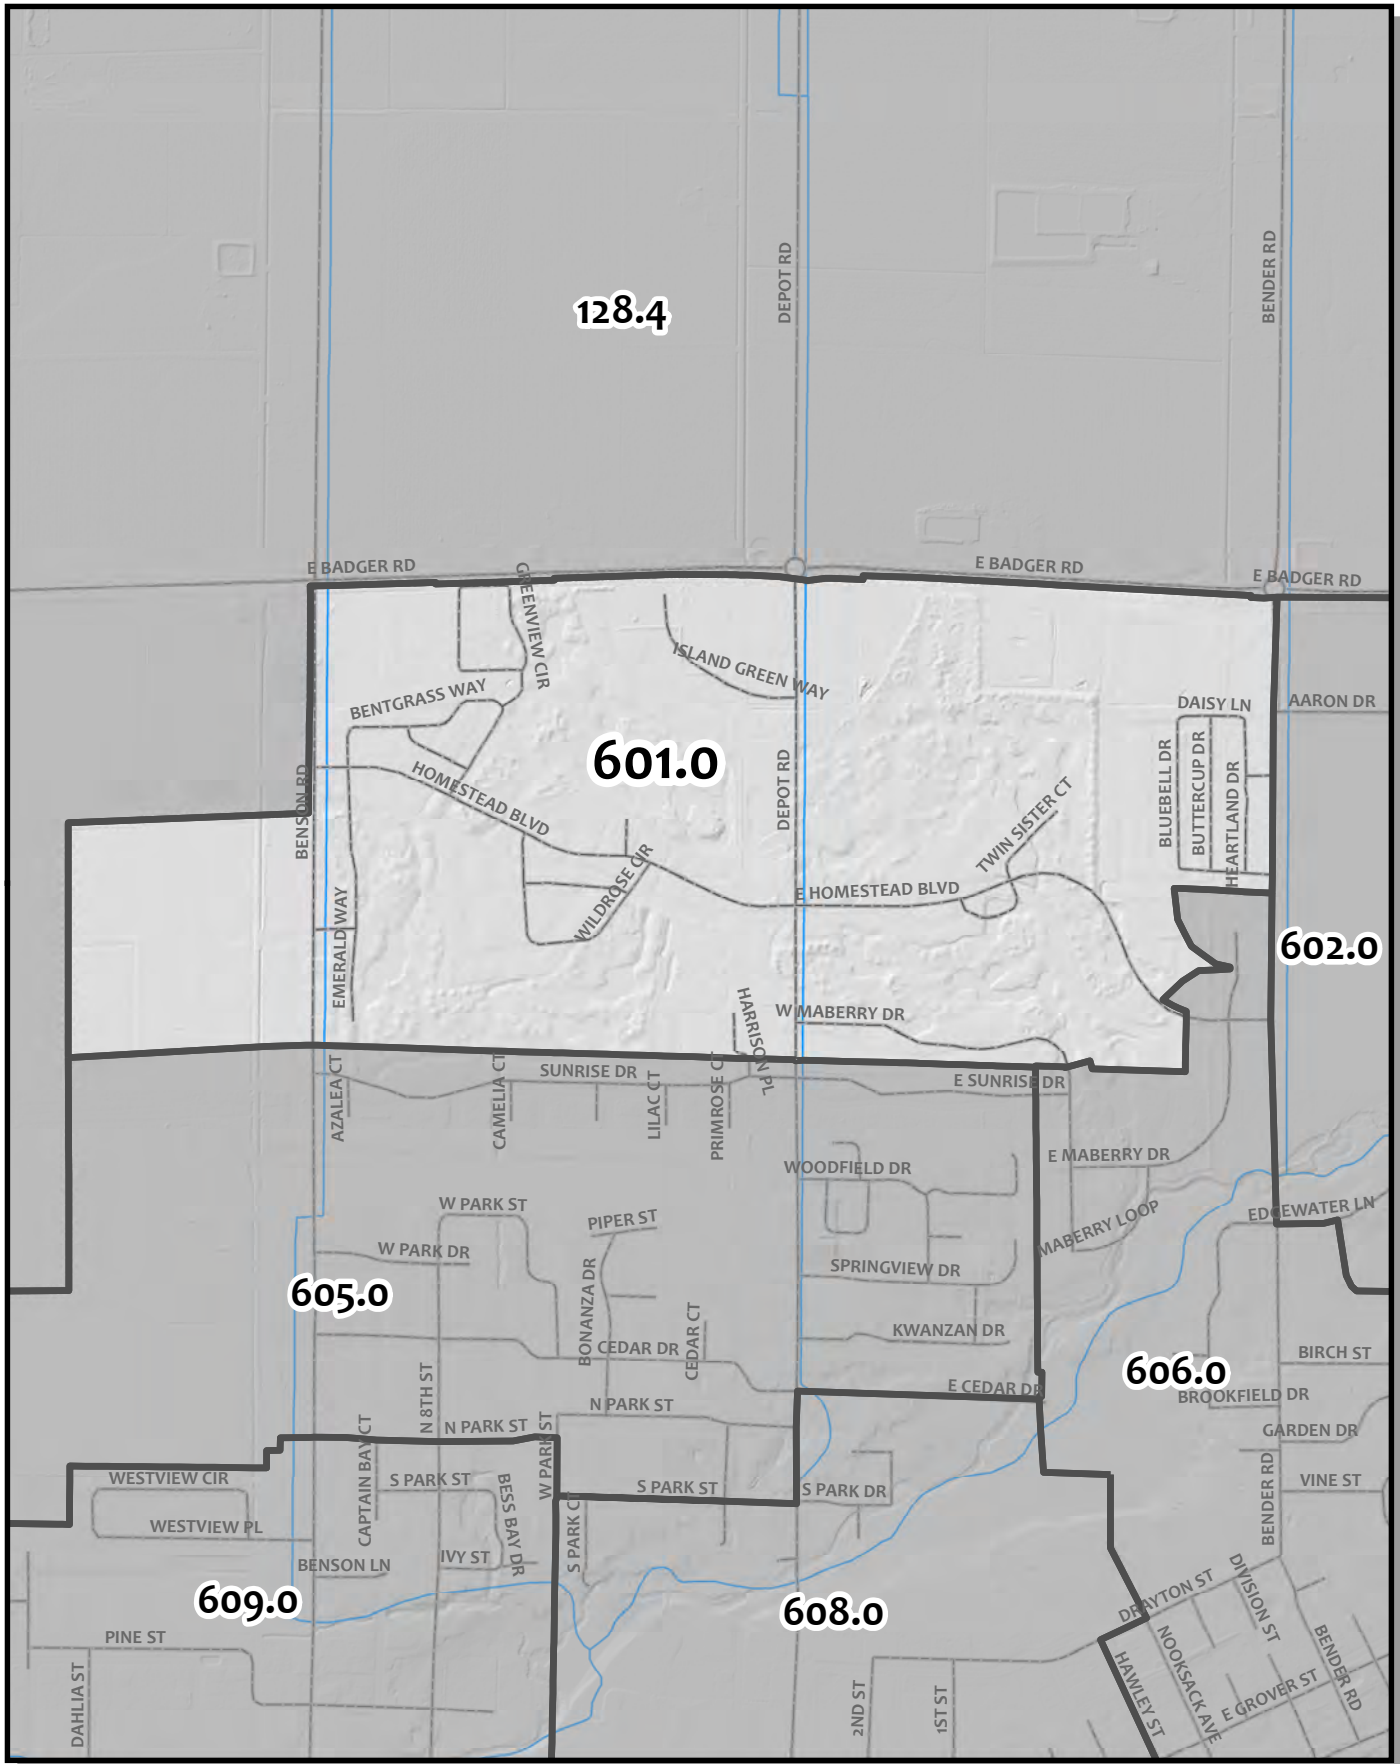

Whatcom County Precinct 601
City of Lynden
County Council District 4
Legislative District 42
Congressional District 2