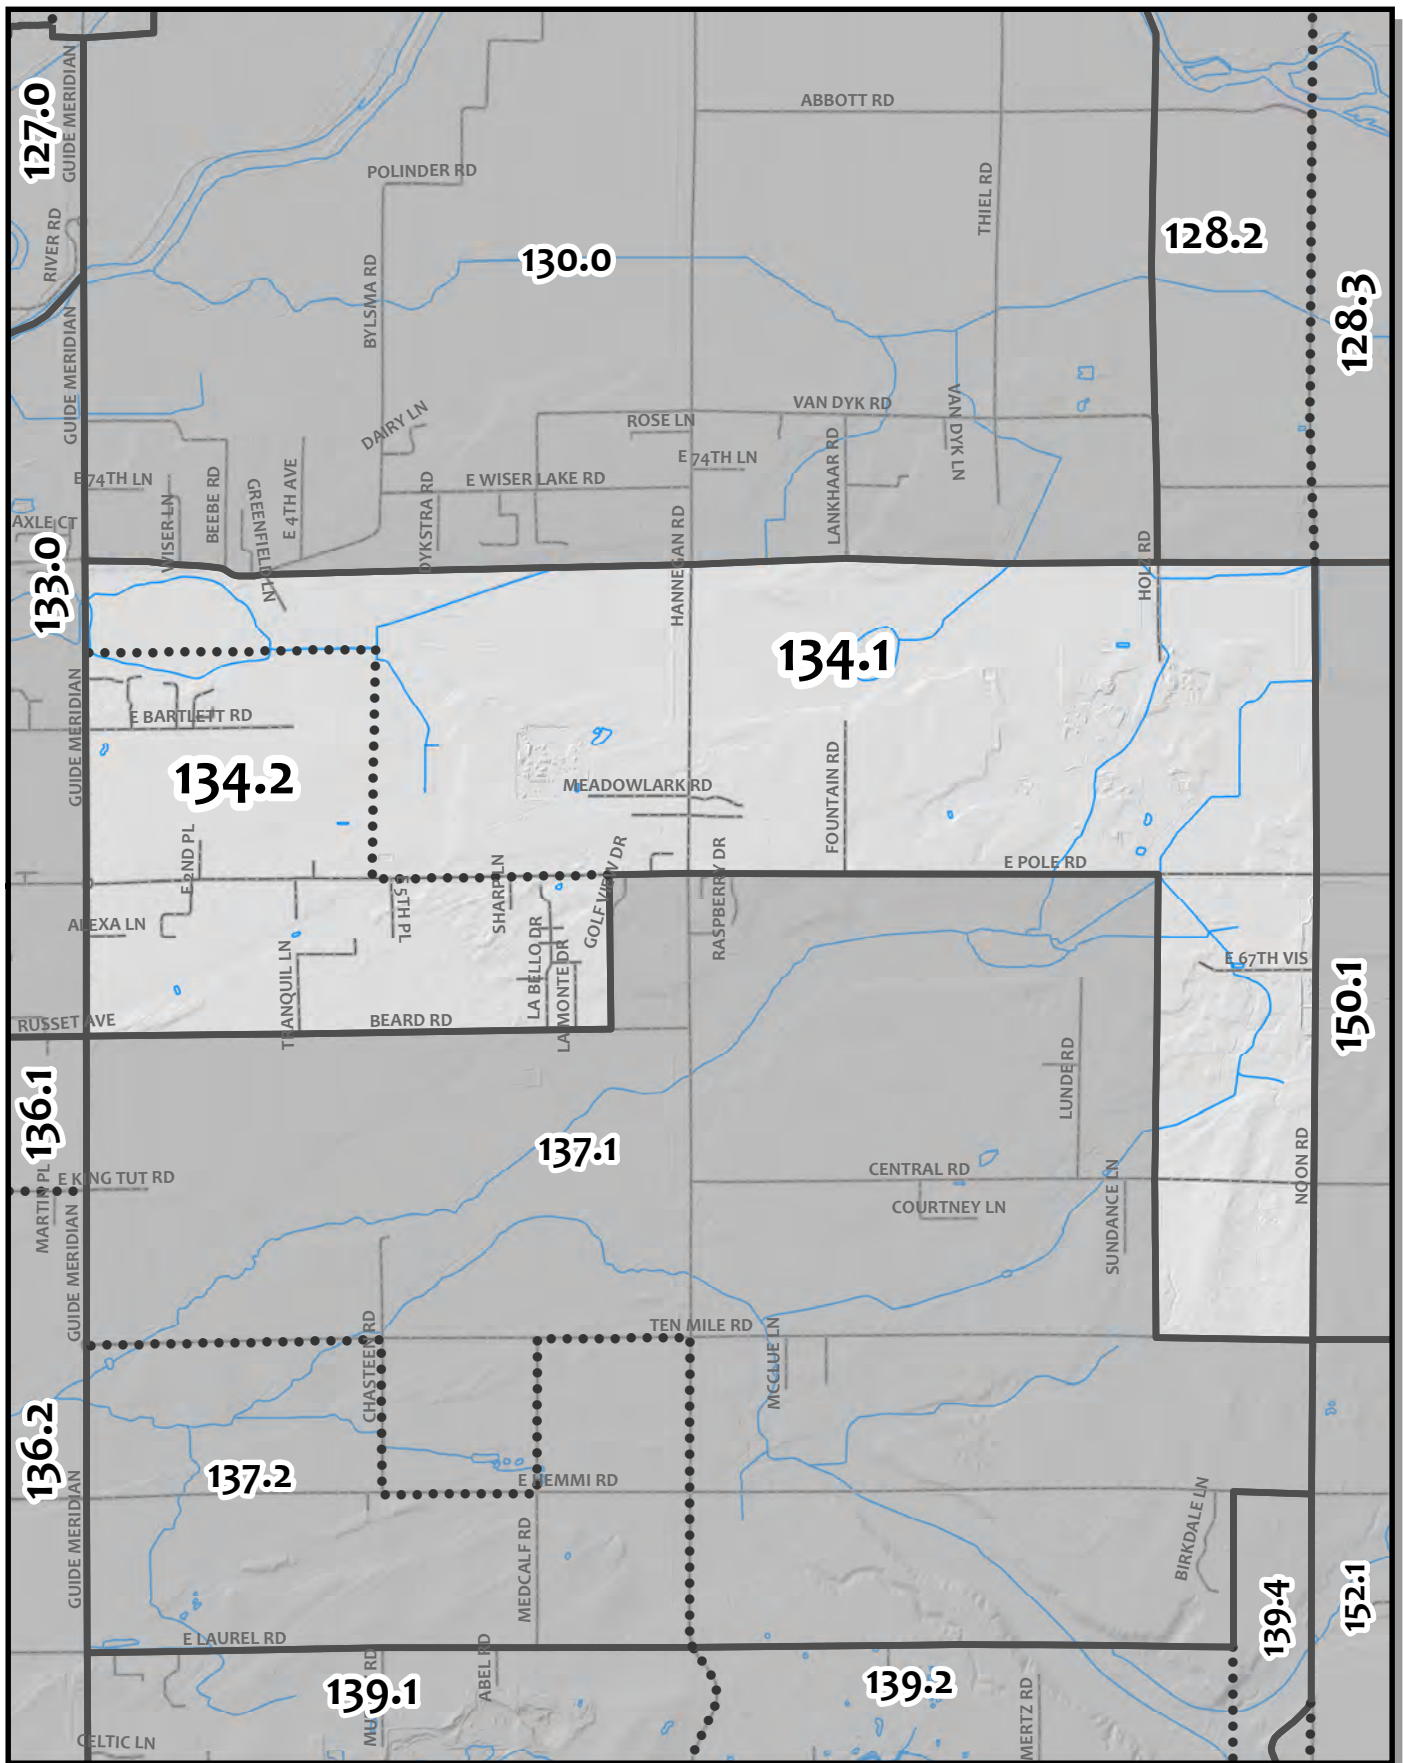

Whatcom County Precinct 134

County Council District 4
Legislative District 42
Congressional District 2