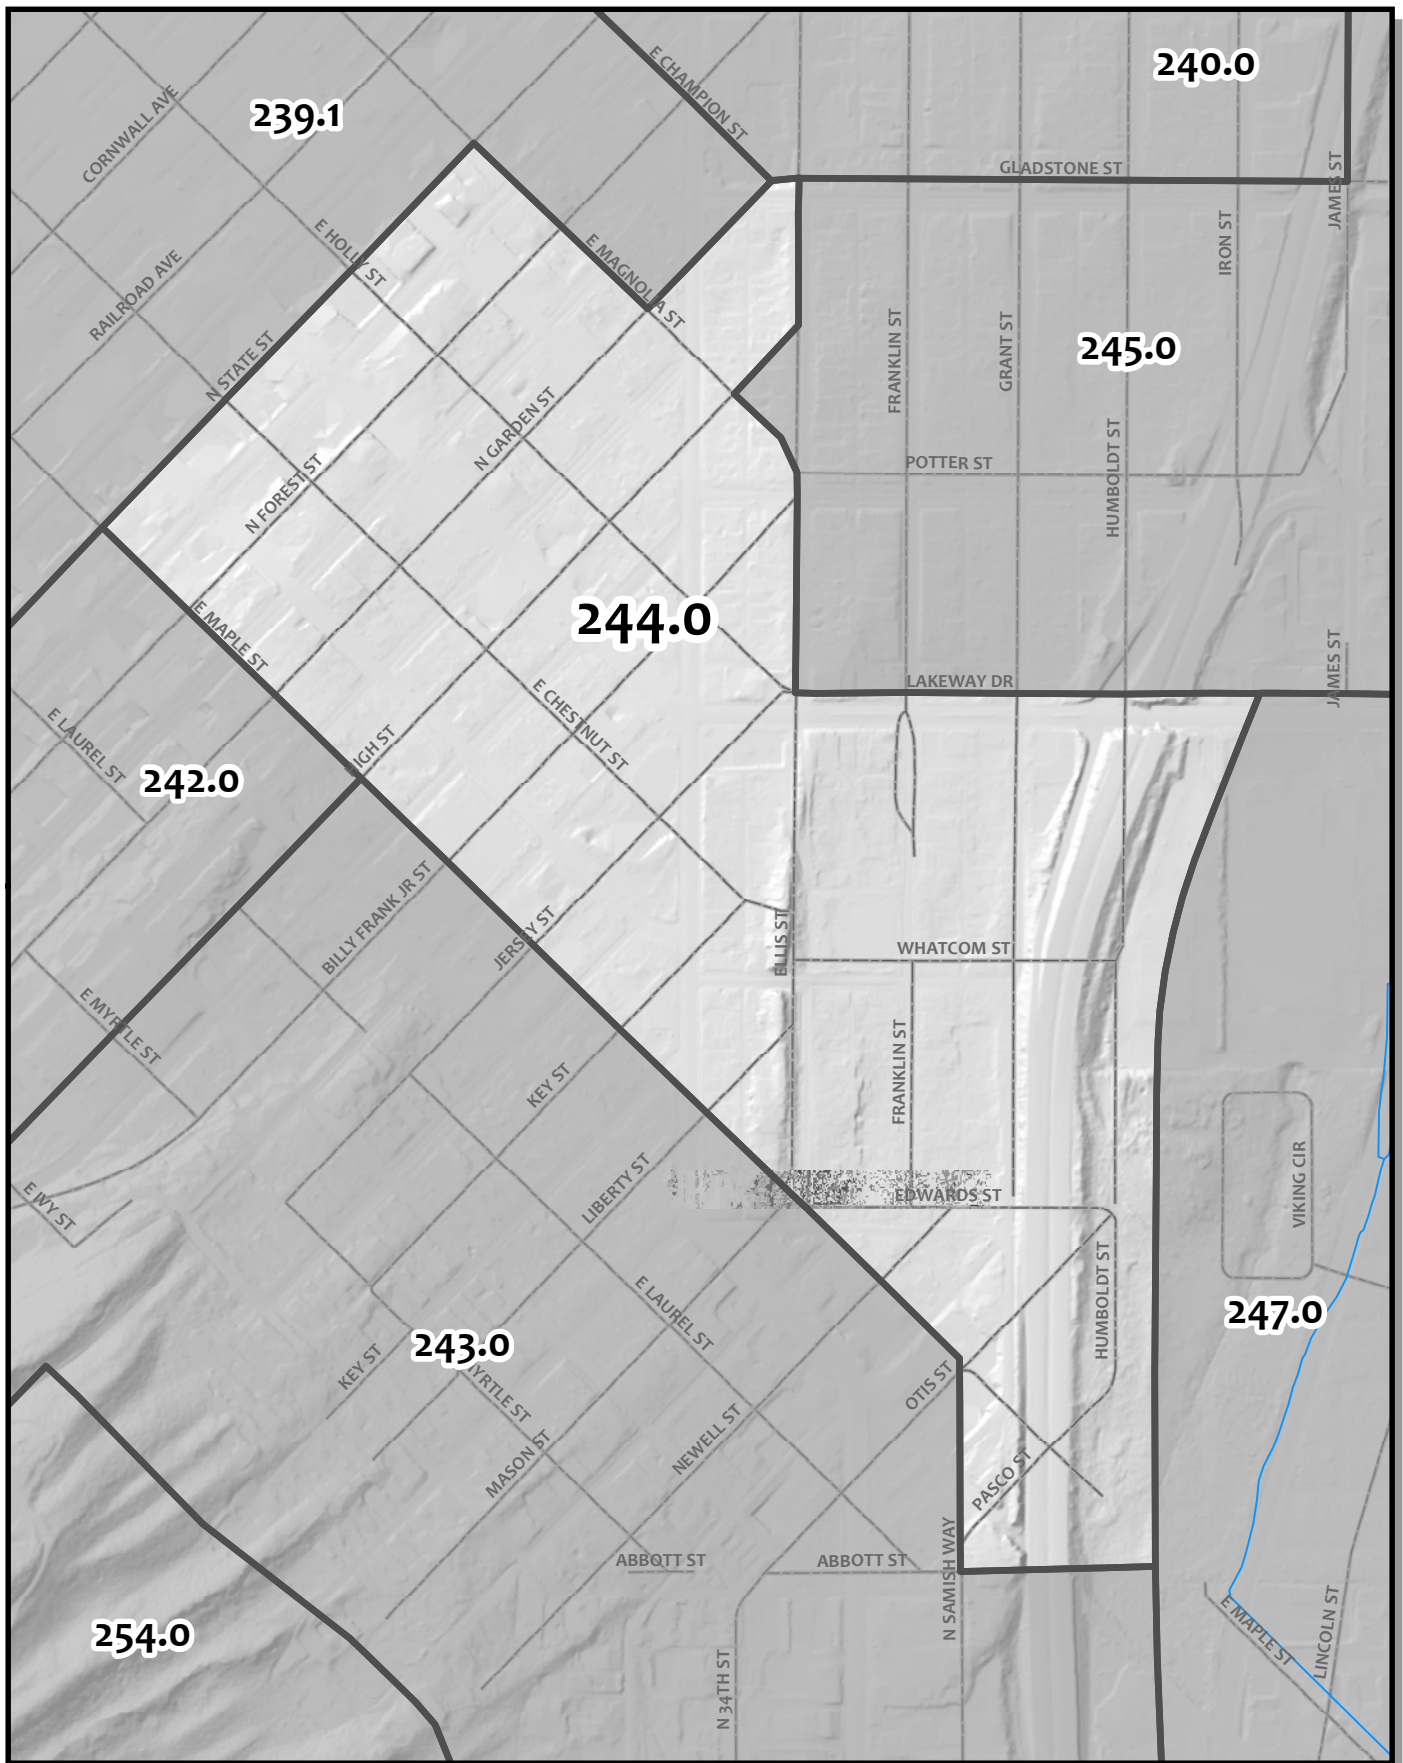

Whatcom County Precinct 244

City of Bellingham Ward 5
County Council District 1
Legislative District 40
Congressional District 2