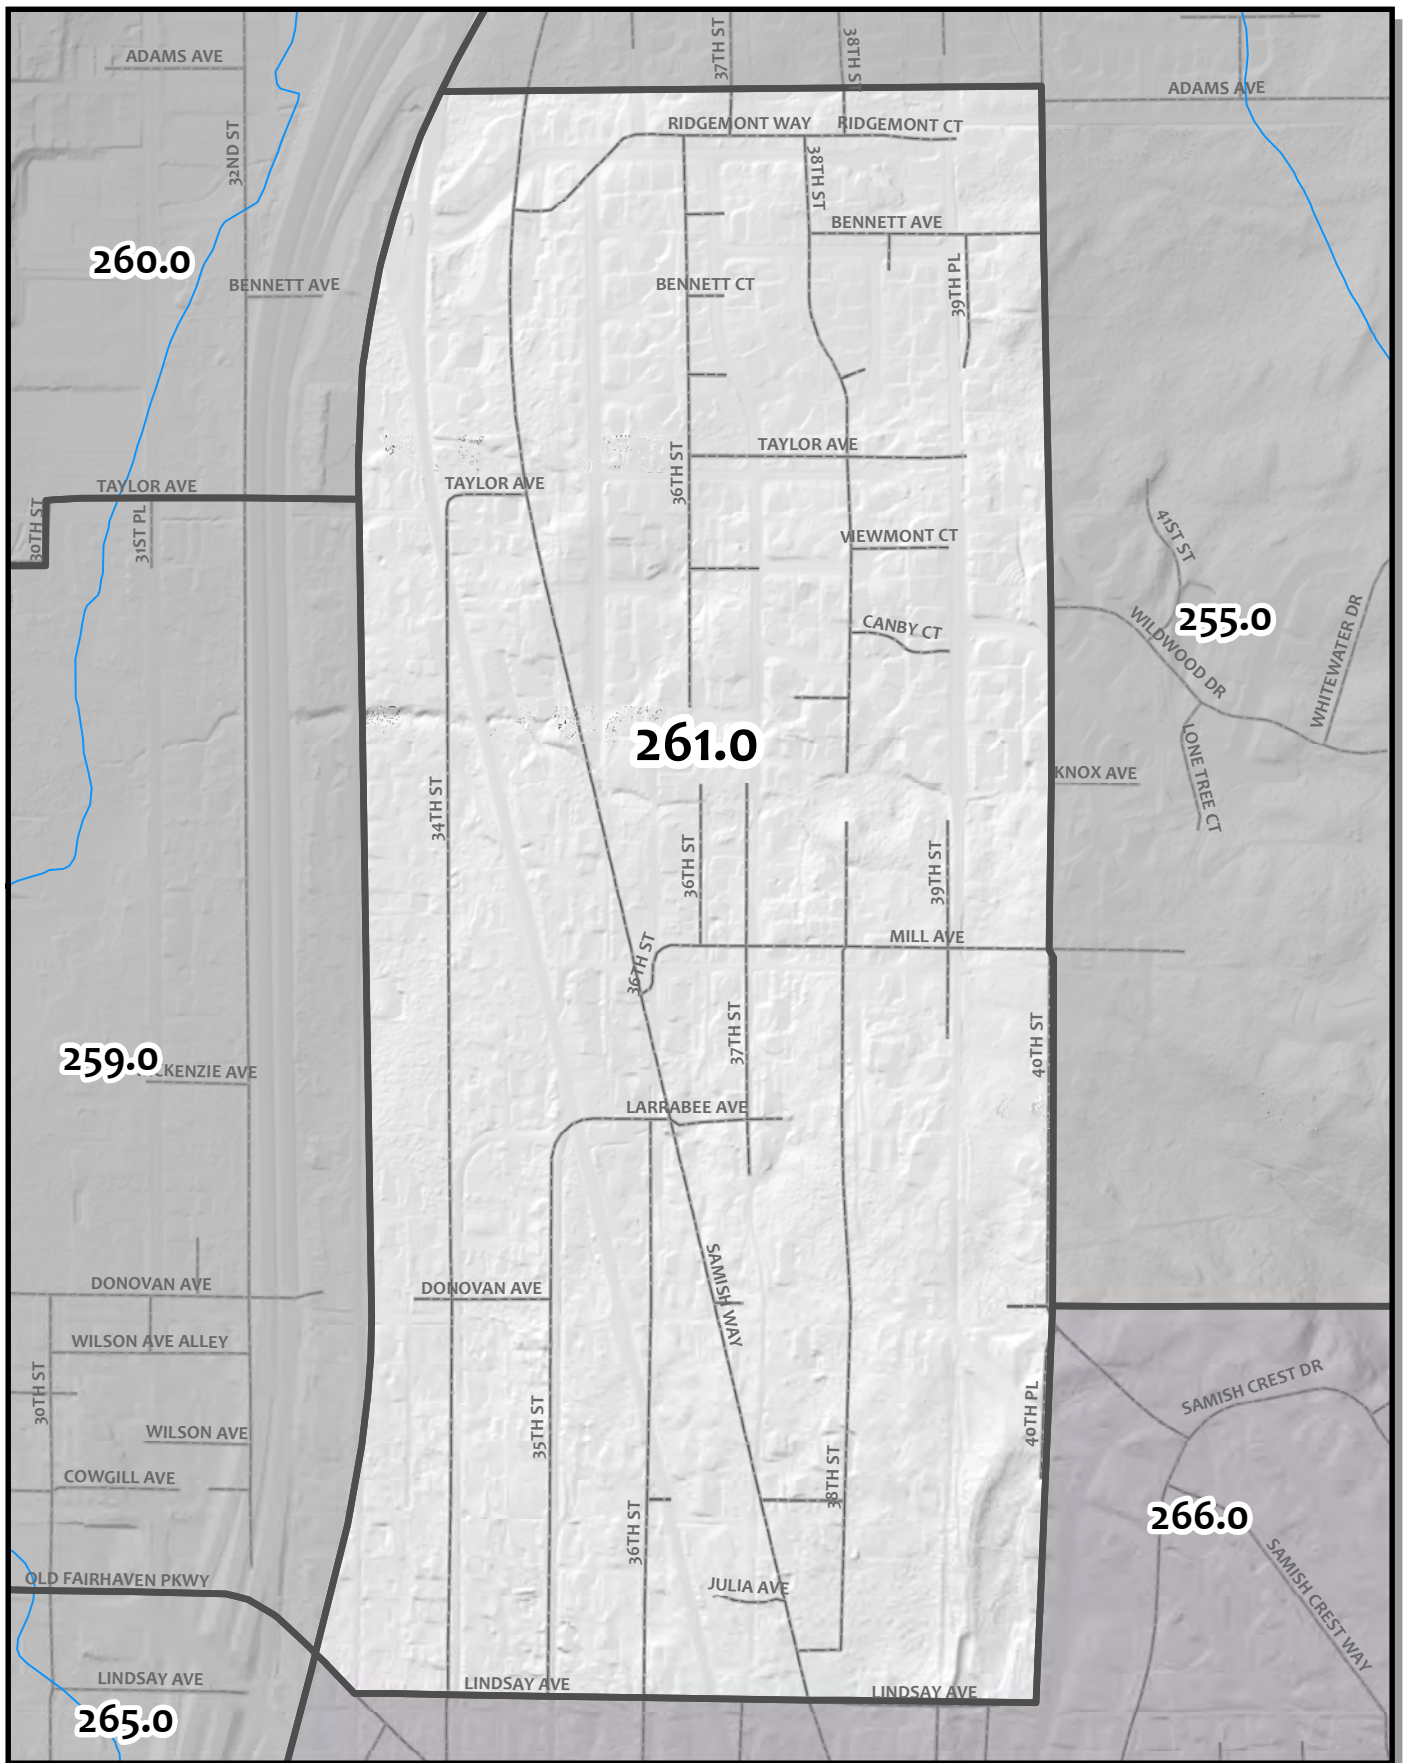

Whatcom County Precinct 261

City of Bellingham Ward 6
County Council District 1
Legislative District 40
Congressional District 2

0 125 250 500
Feet