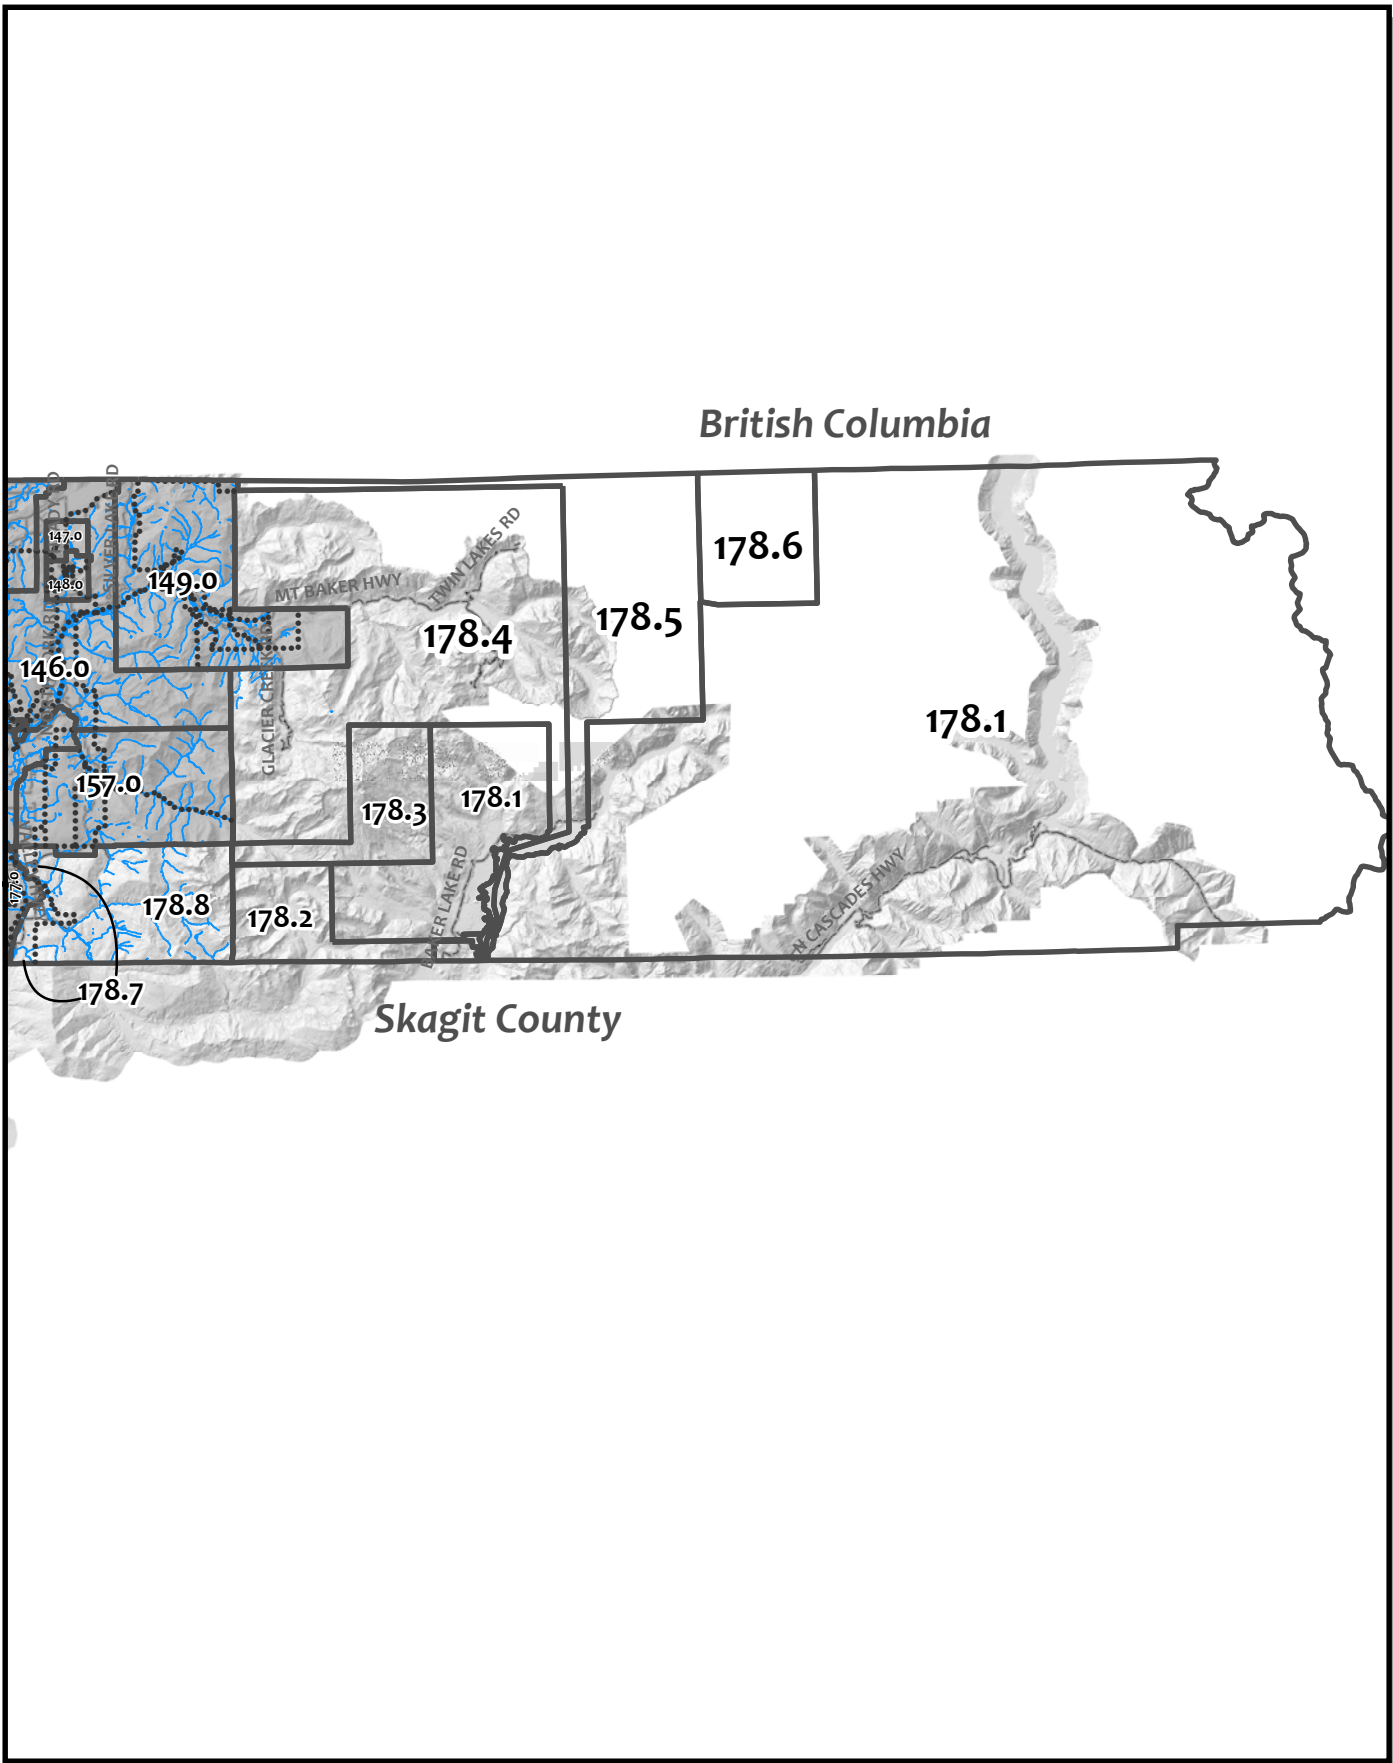

Whatcom County Precinct 178

County Council District 3
Legislative District 42
Congressional District 2

0 10,000 20,000 40,000 Feet