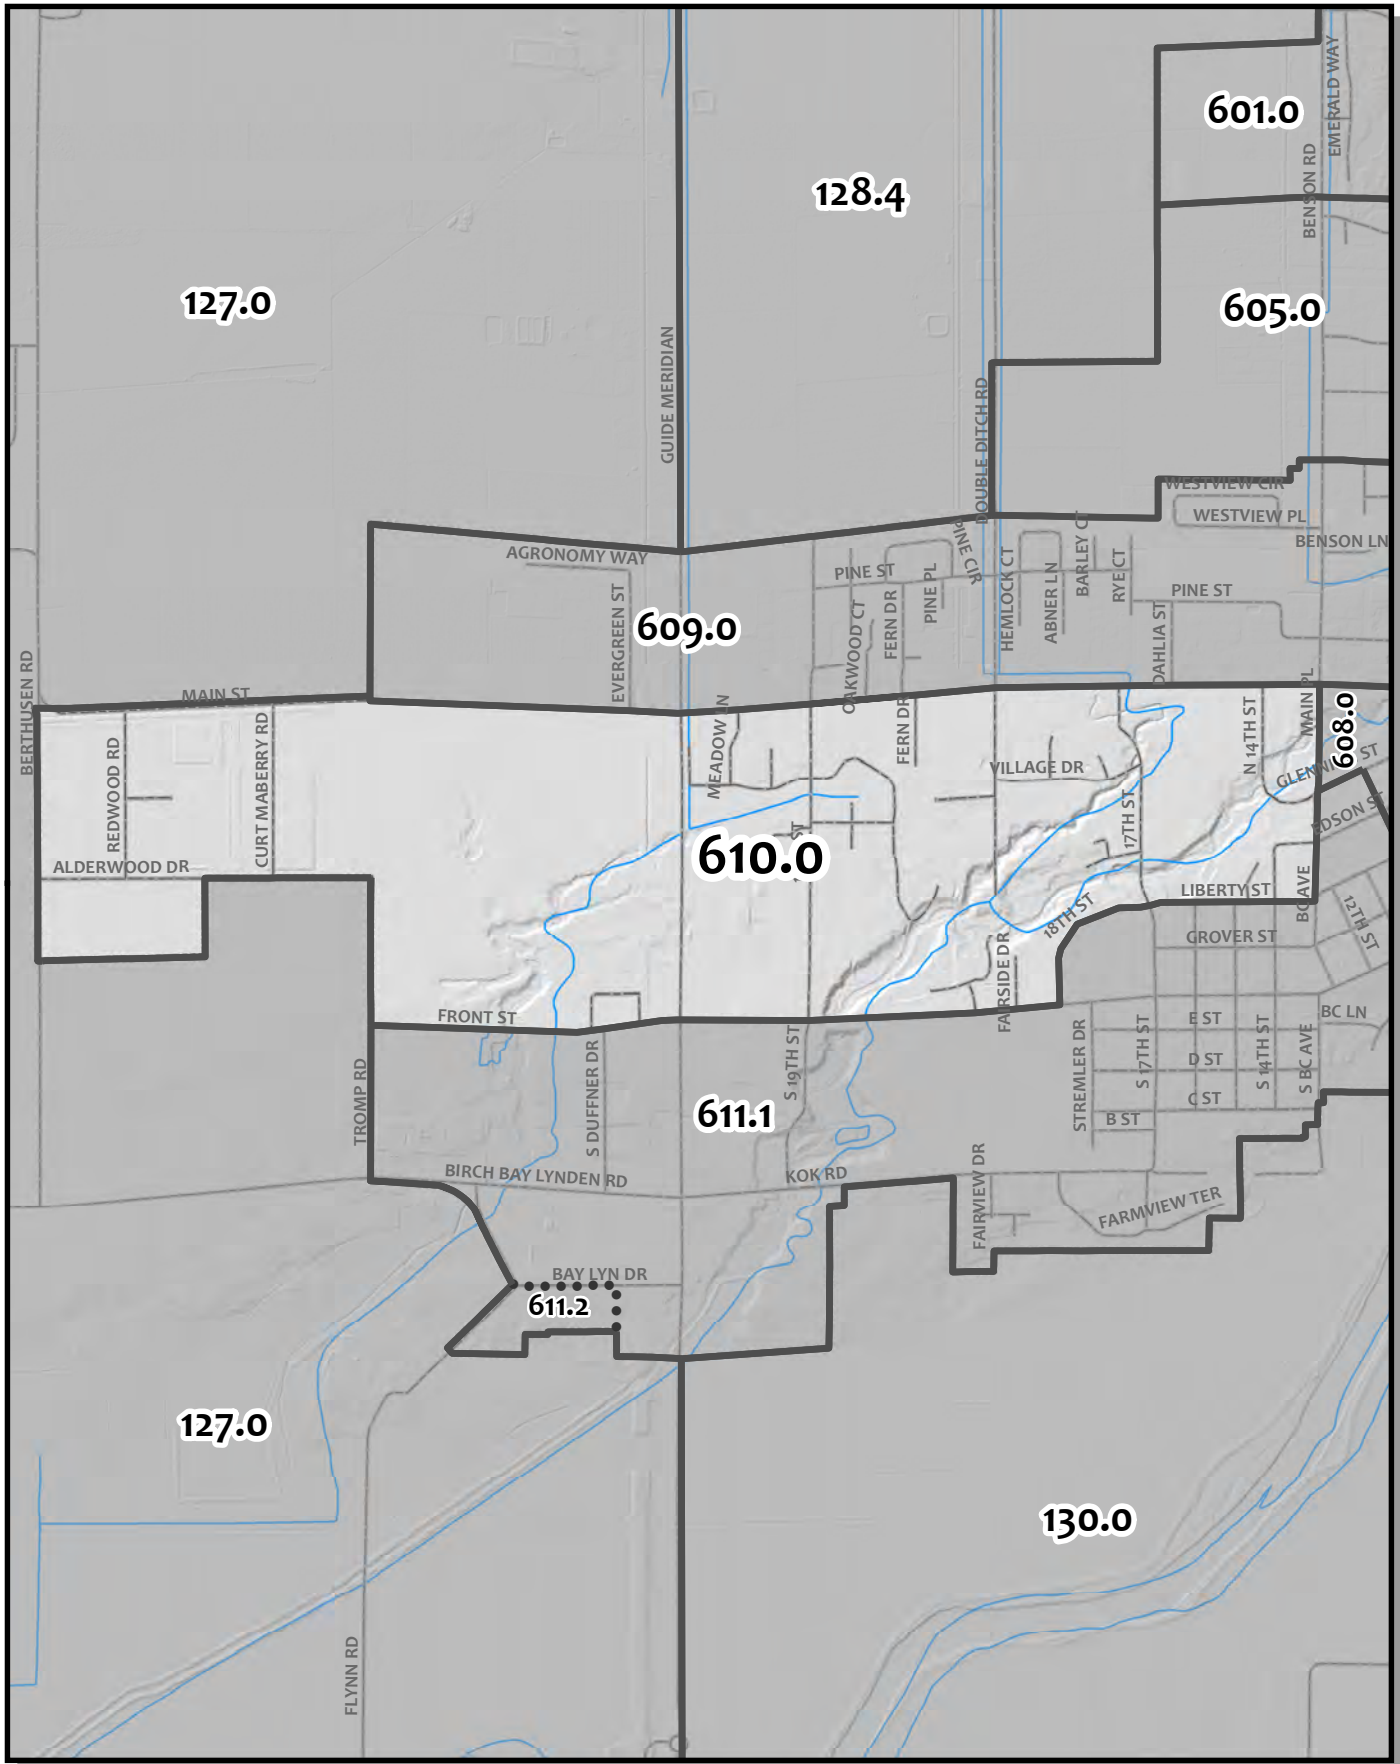

Whatcom County Precinct 610

City of Lynden
County Council District 4
Legislative District 42
Congressional District 2