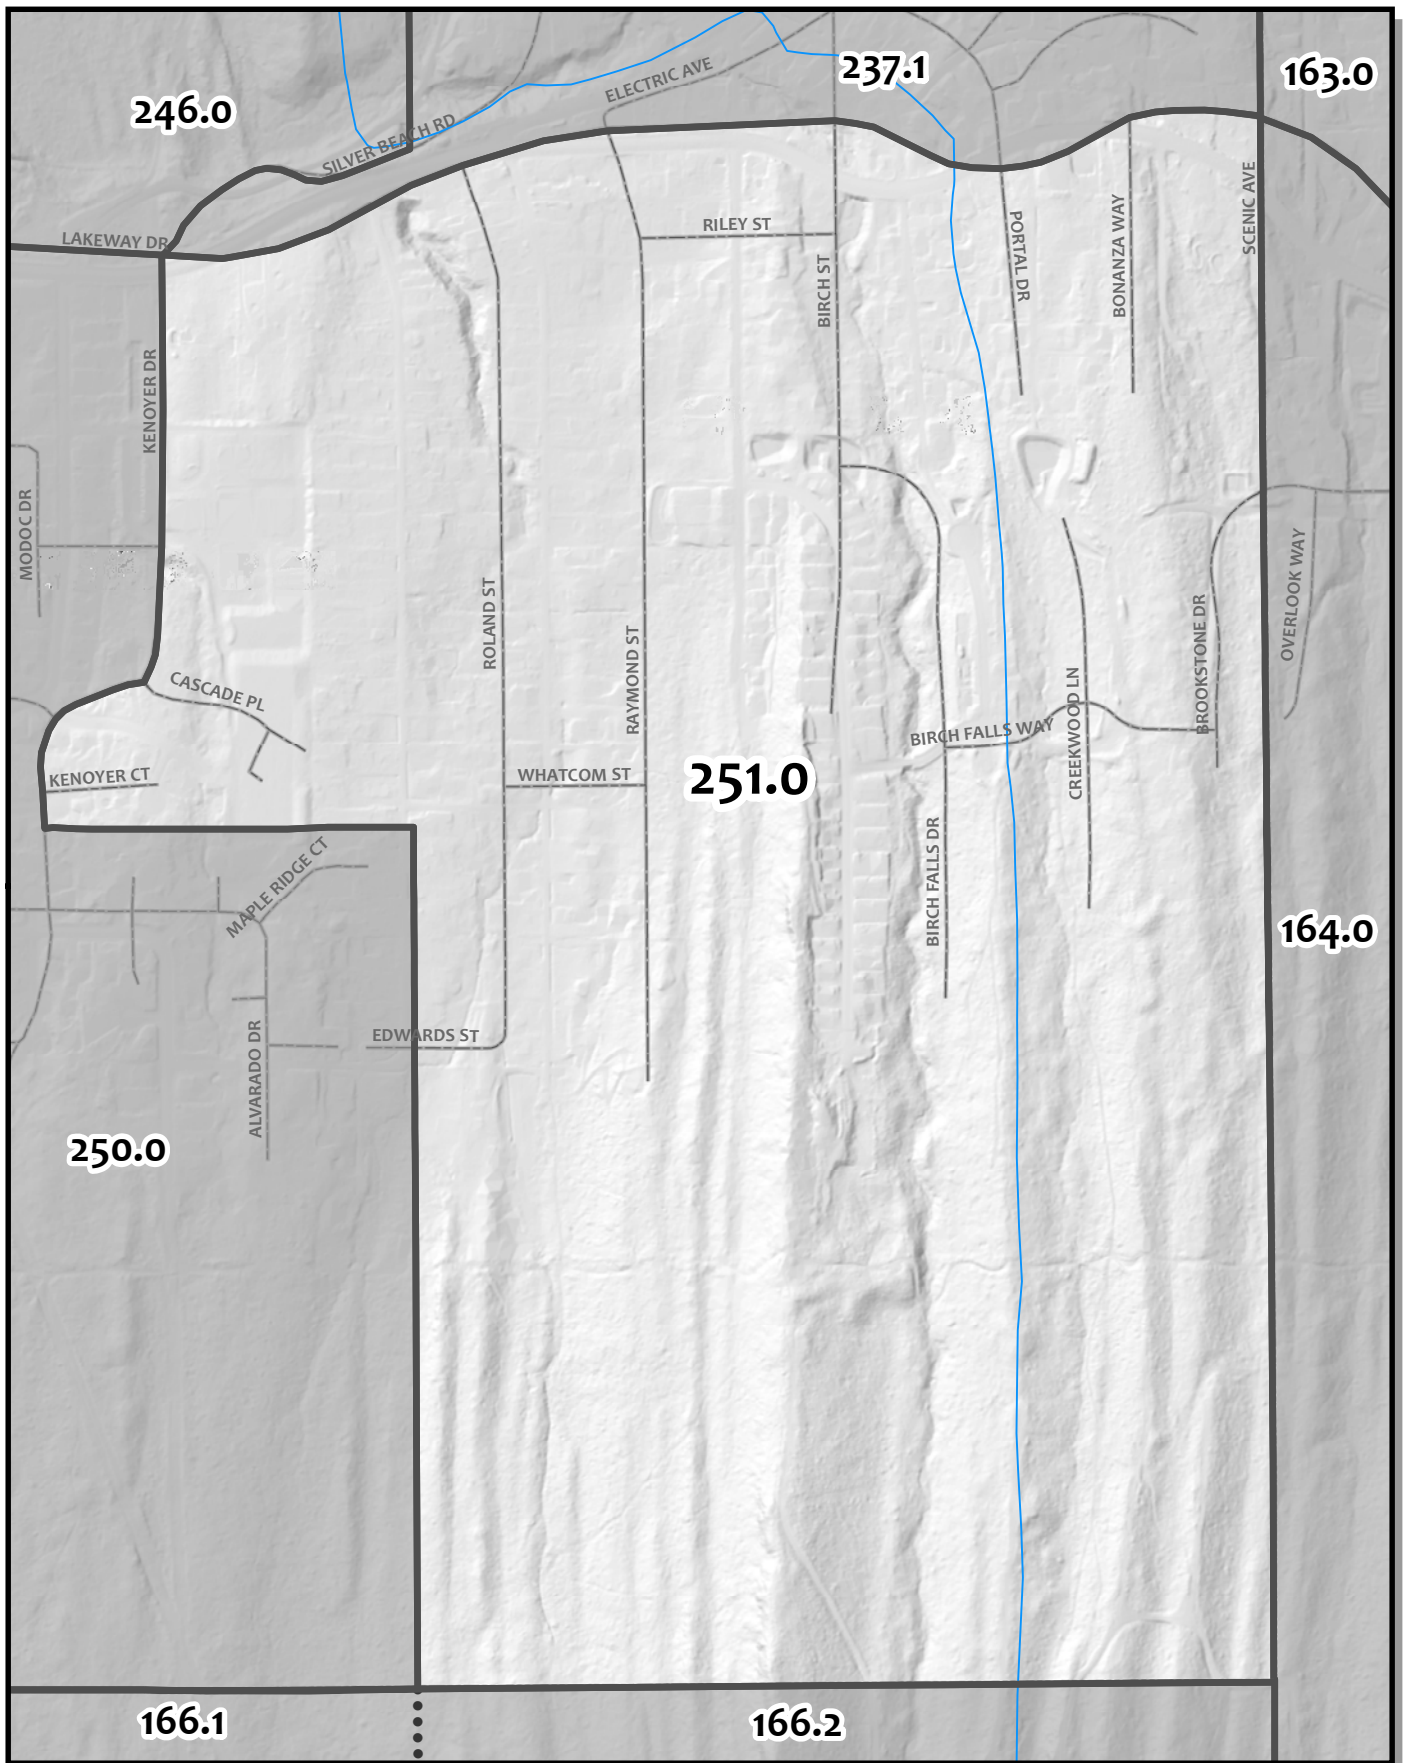

Whatcom County Precinct 251

City of Bellingham Ward 4
County Council District 1
Legislative District 40
Congressional District 2

0 115 230 460 Feet