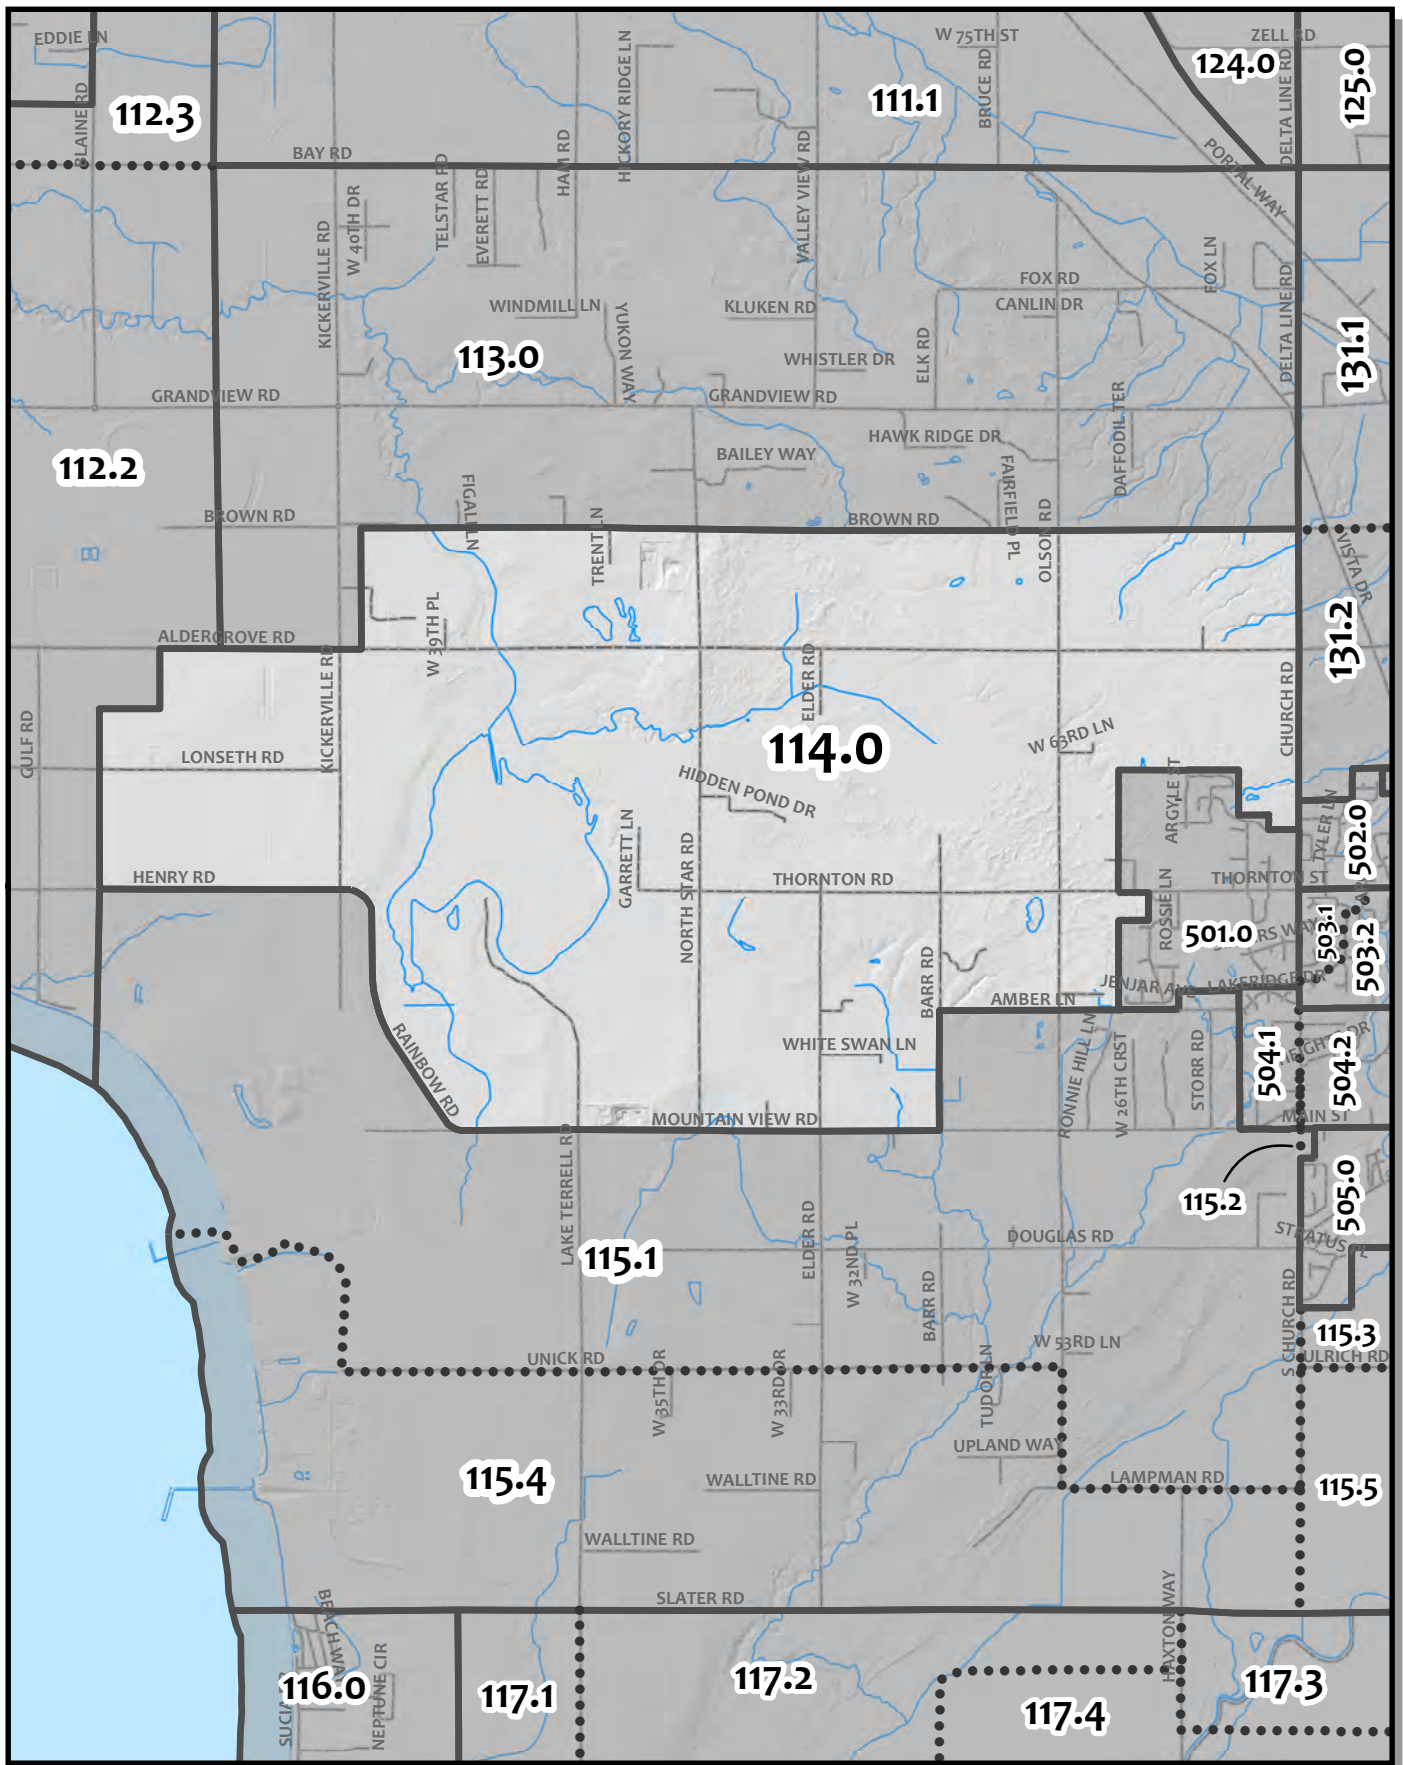

Whatcom County Precinct 114

County Council District 5
Legislative District 42
Congressional District 2

0 800 1,600 3,200 Feet