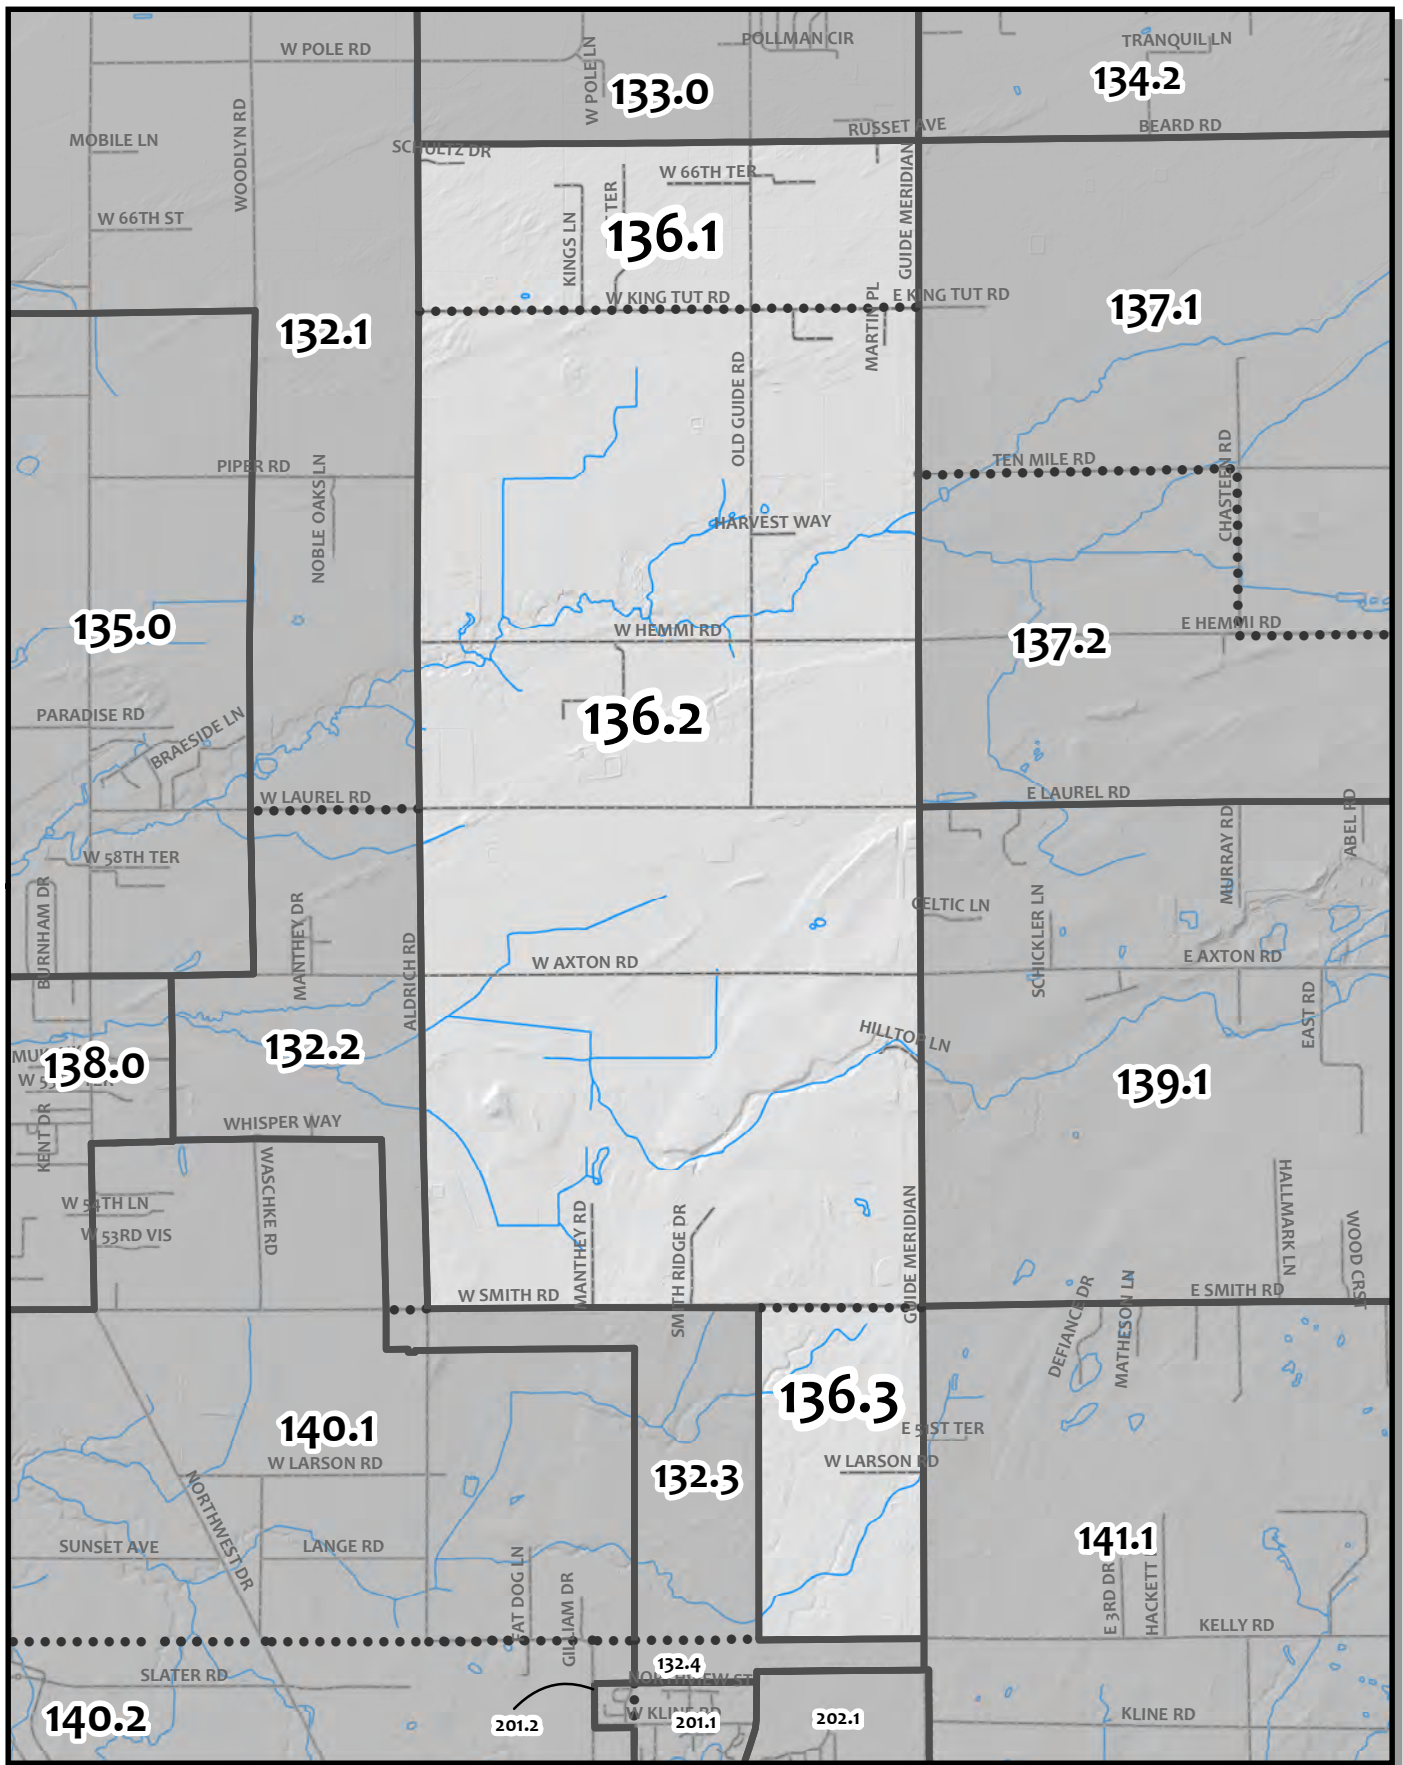

Whatcom County Precinct 136

County Council District 4
Legislative District 42
Congressional District 2