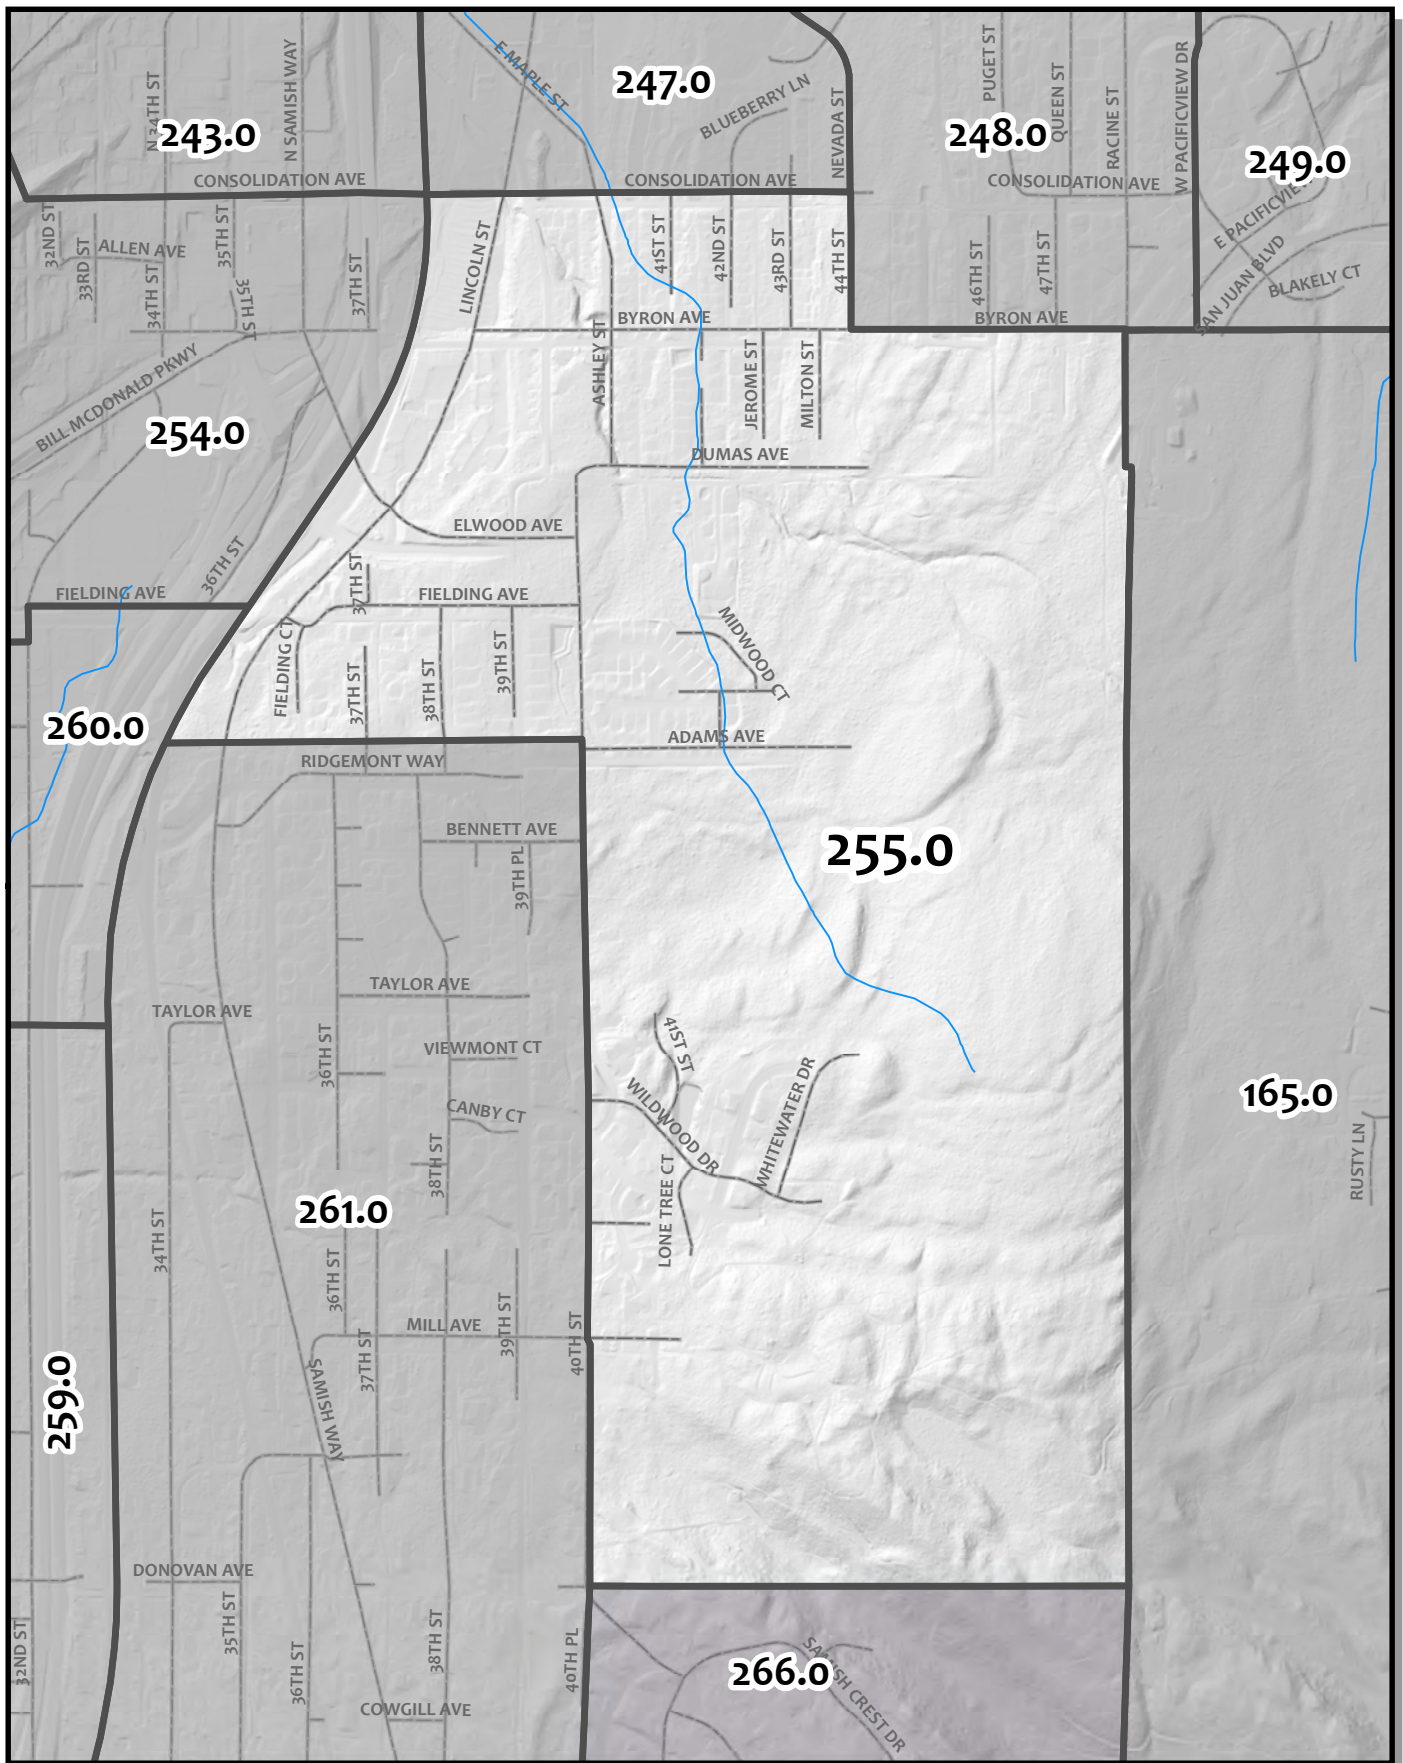

Whatcom County Precinct 255
City of Bellingham Ward 6
County Council District 1
Legislative District 40
Congressional District 2