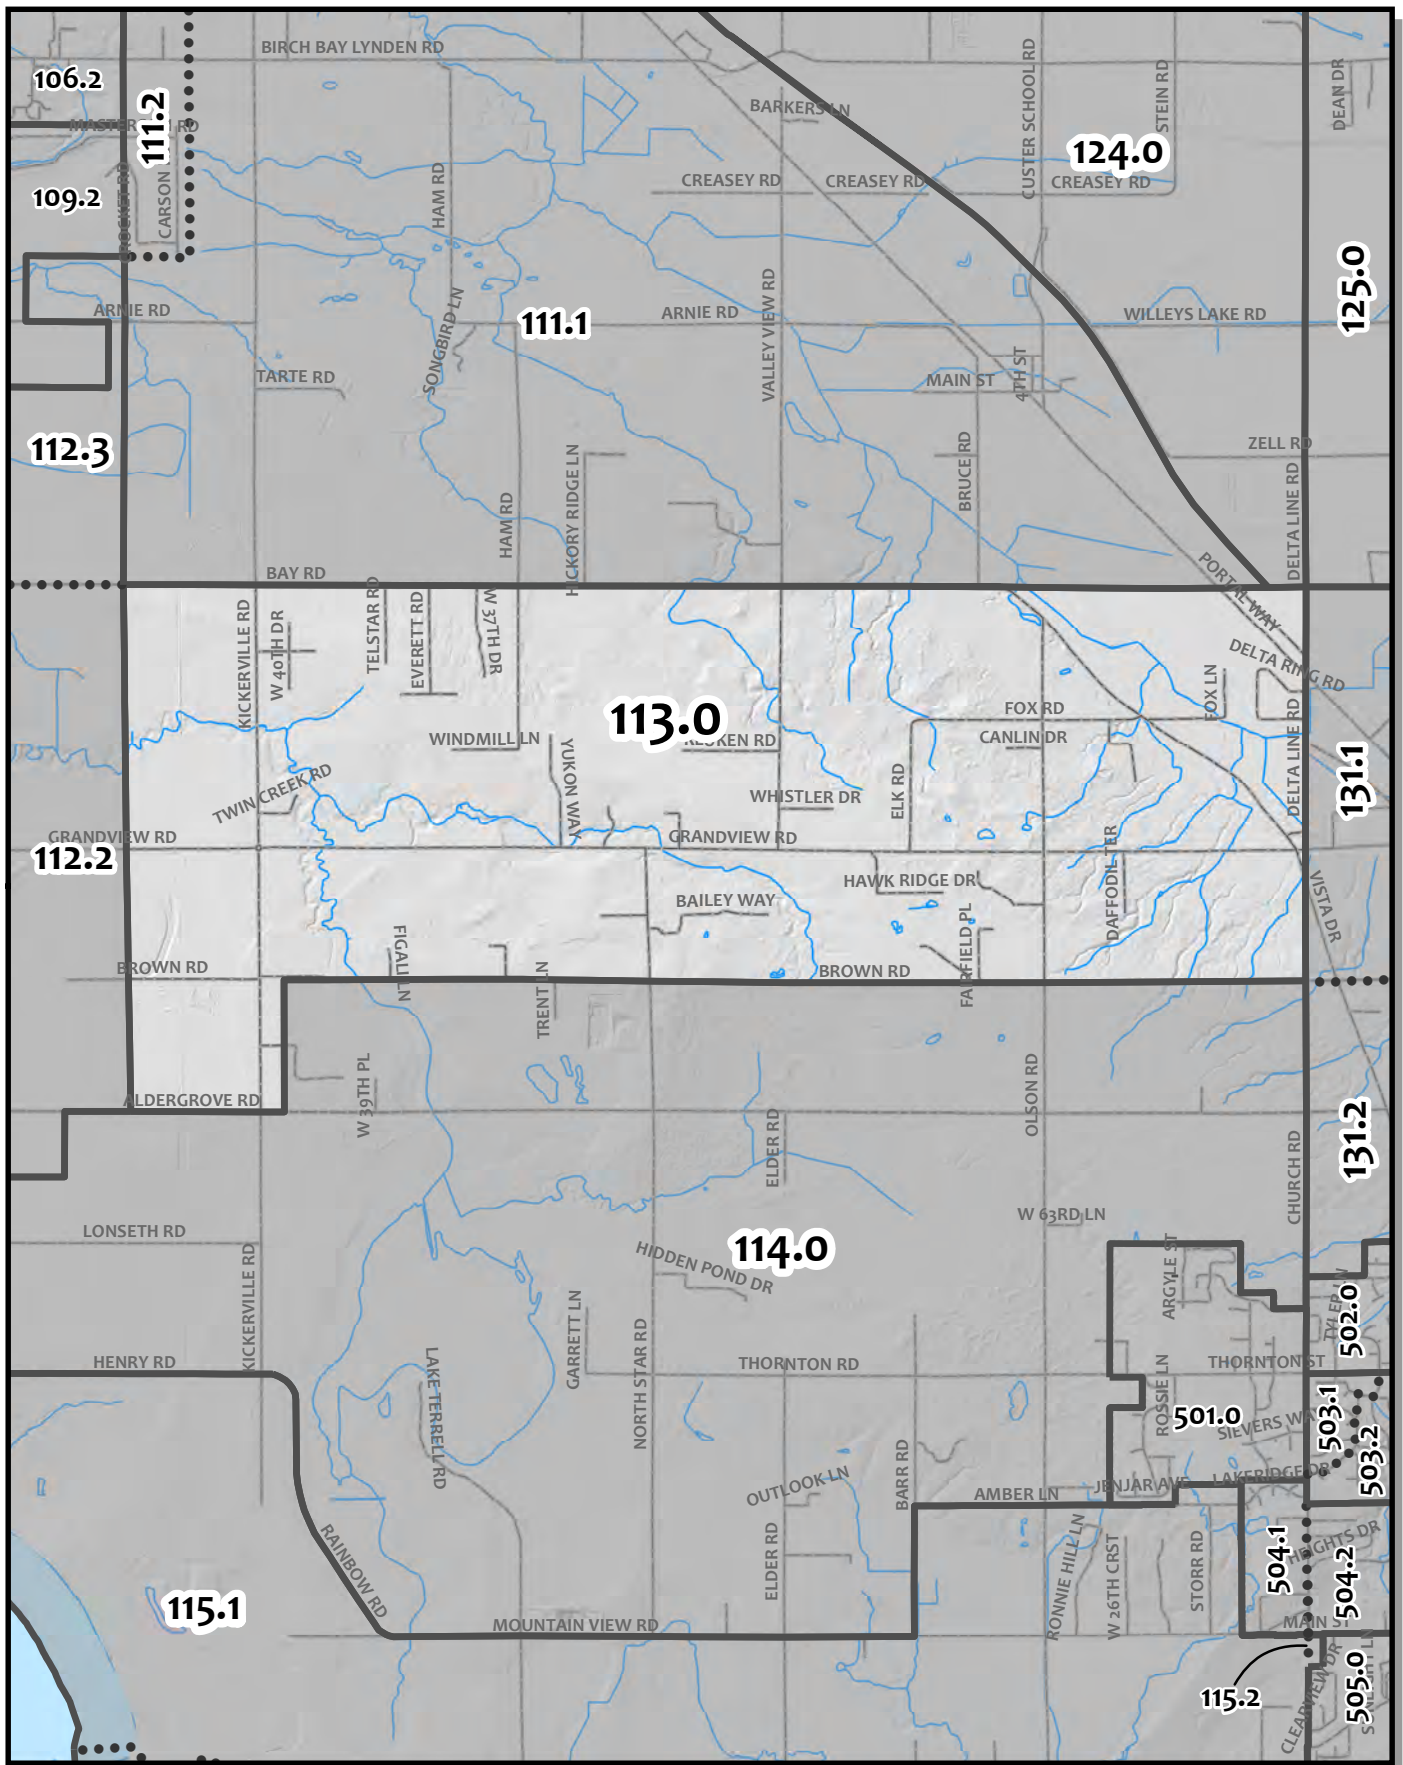

Whatcom County Precinct 113

County Council District 5
Legislative District 42
Congressional District 2

0 750 1,500 3,000 Feet