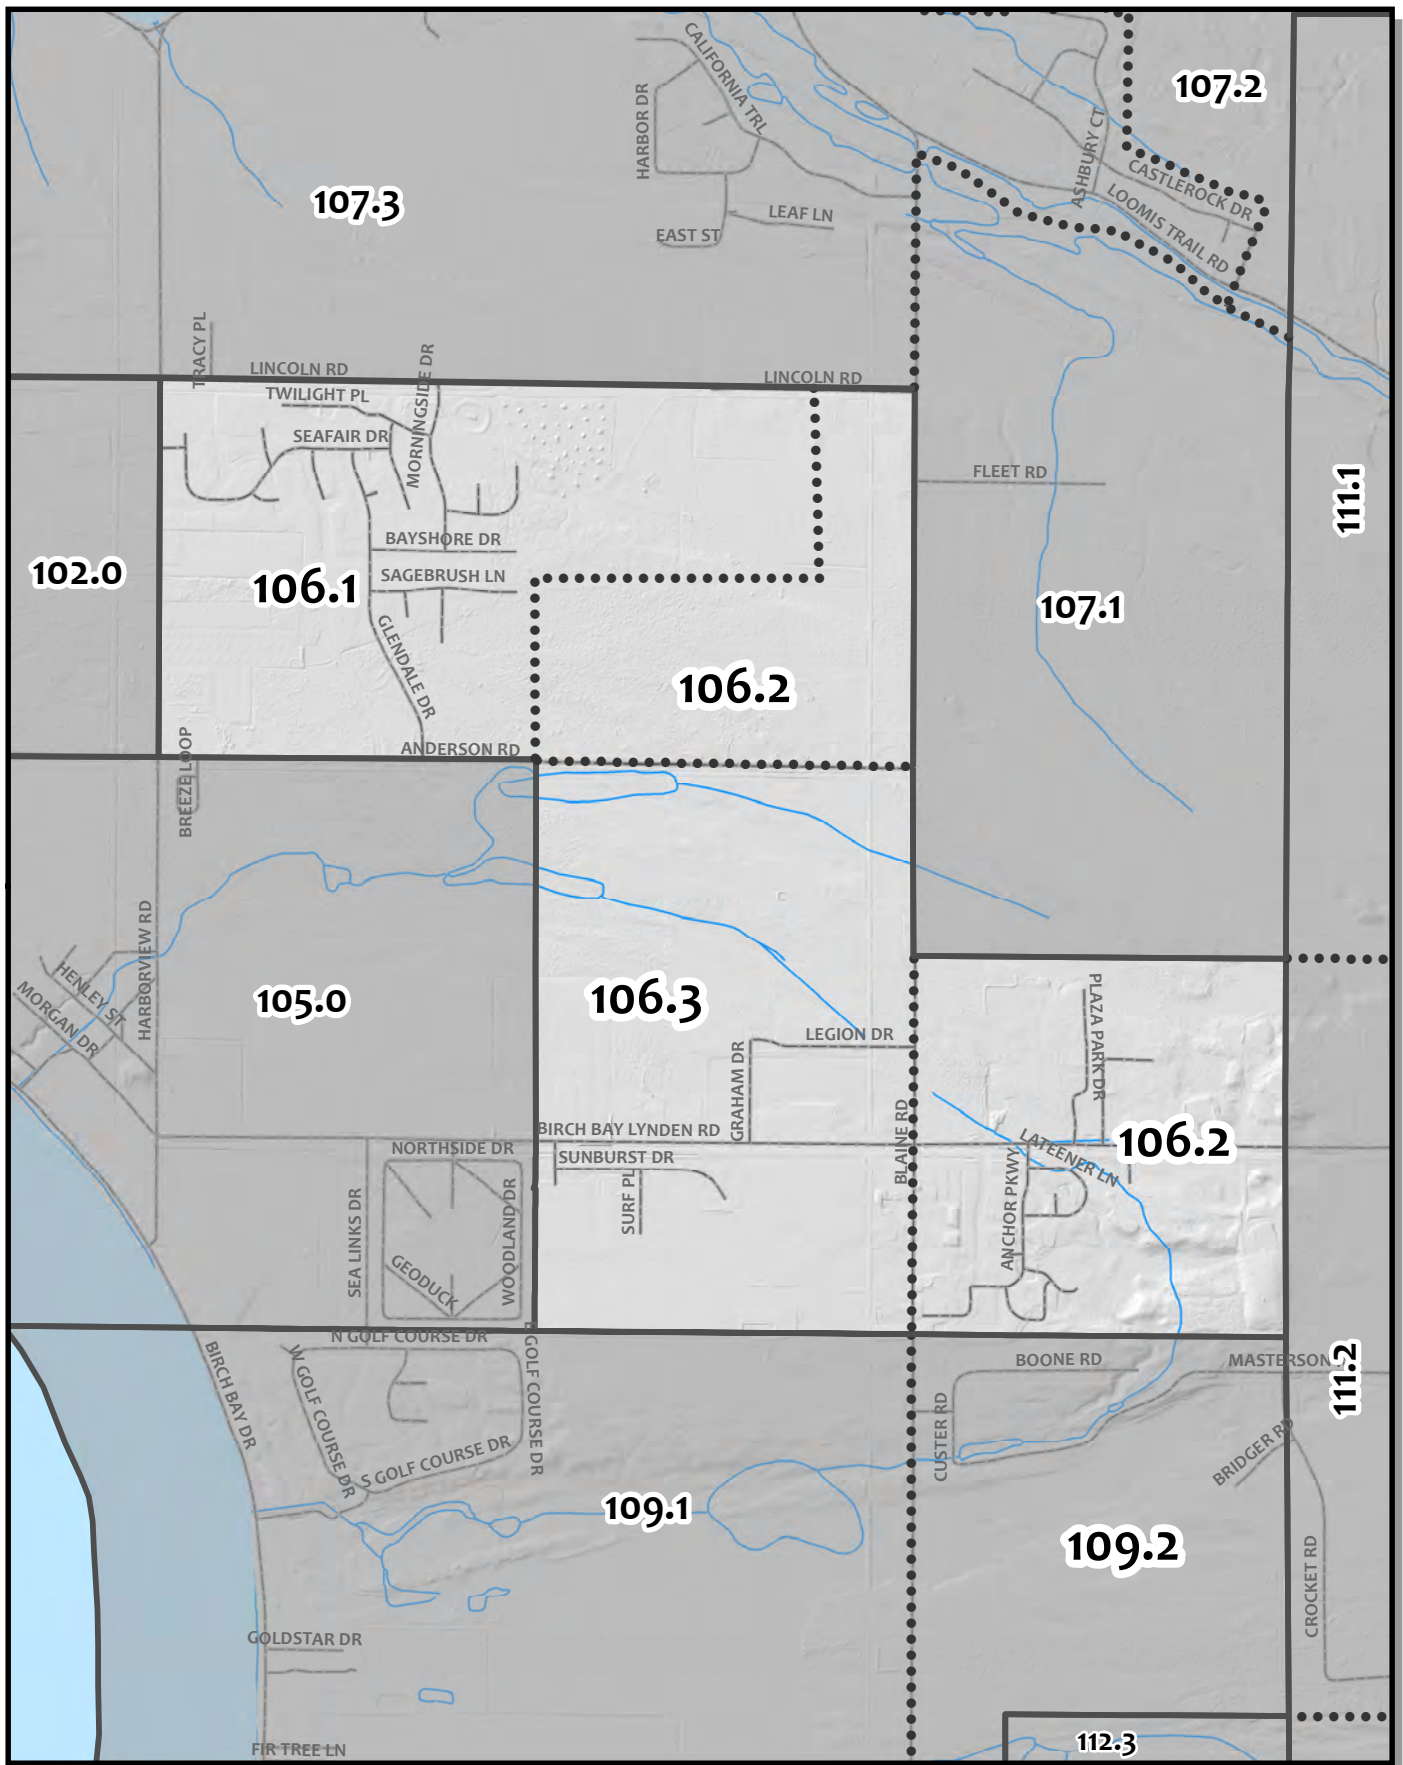

Whatcom County Precinct 106

County Council District 5
Legislative District 42
Congressional District 2