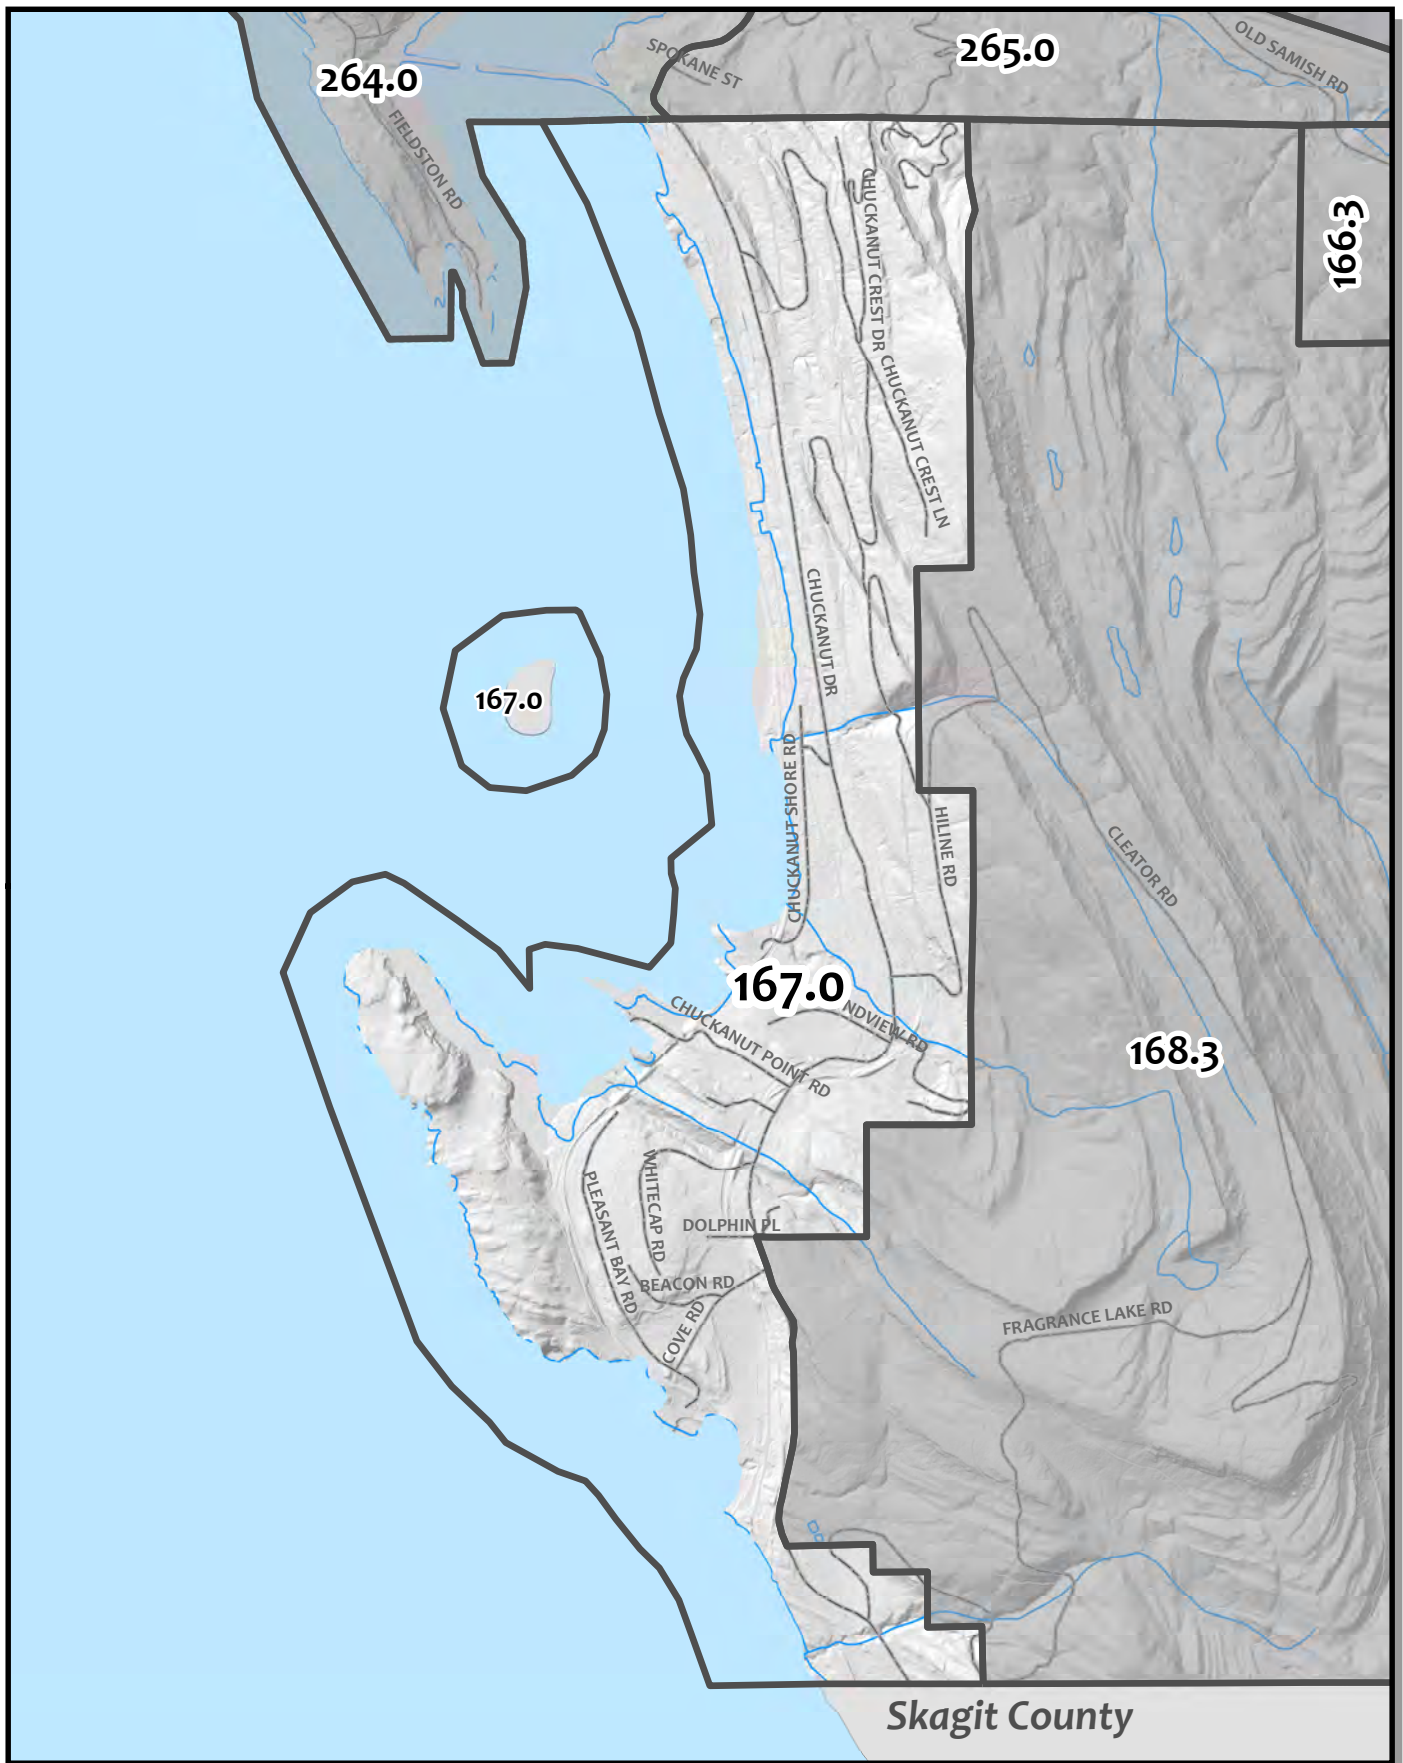

Whatcom County Precinct 167

County Council District 3
Legislative District 40
Congressional District 2

0 450 900 1,800 Feet