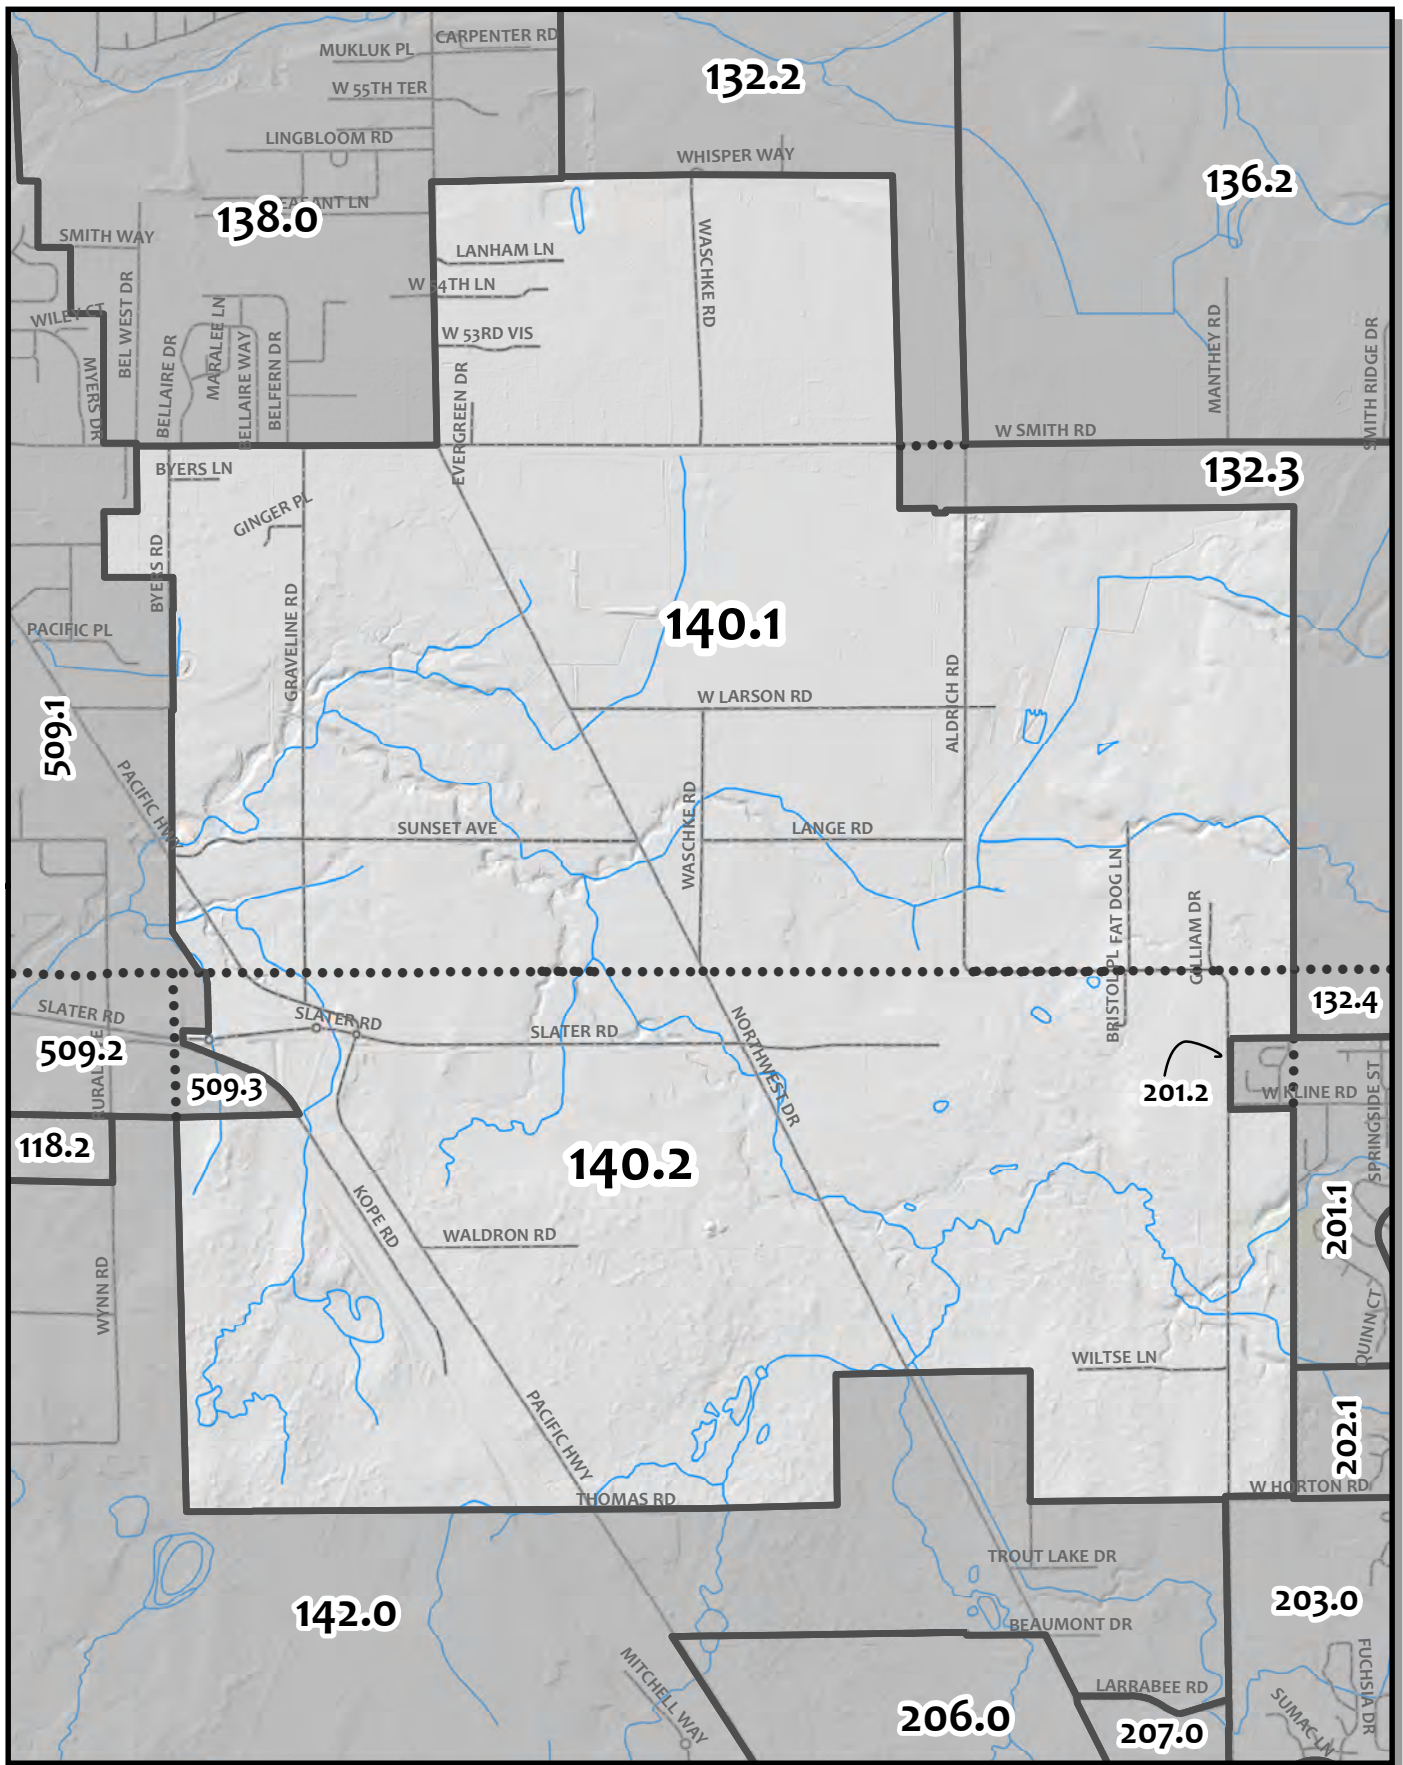

Whatcom County Precinct 140

County Council District 4
Legislative District 42
Congressional District 2

0 385 770 1,540 Feet