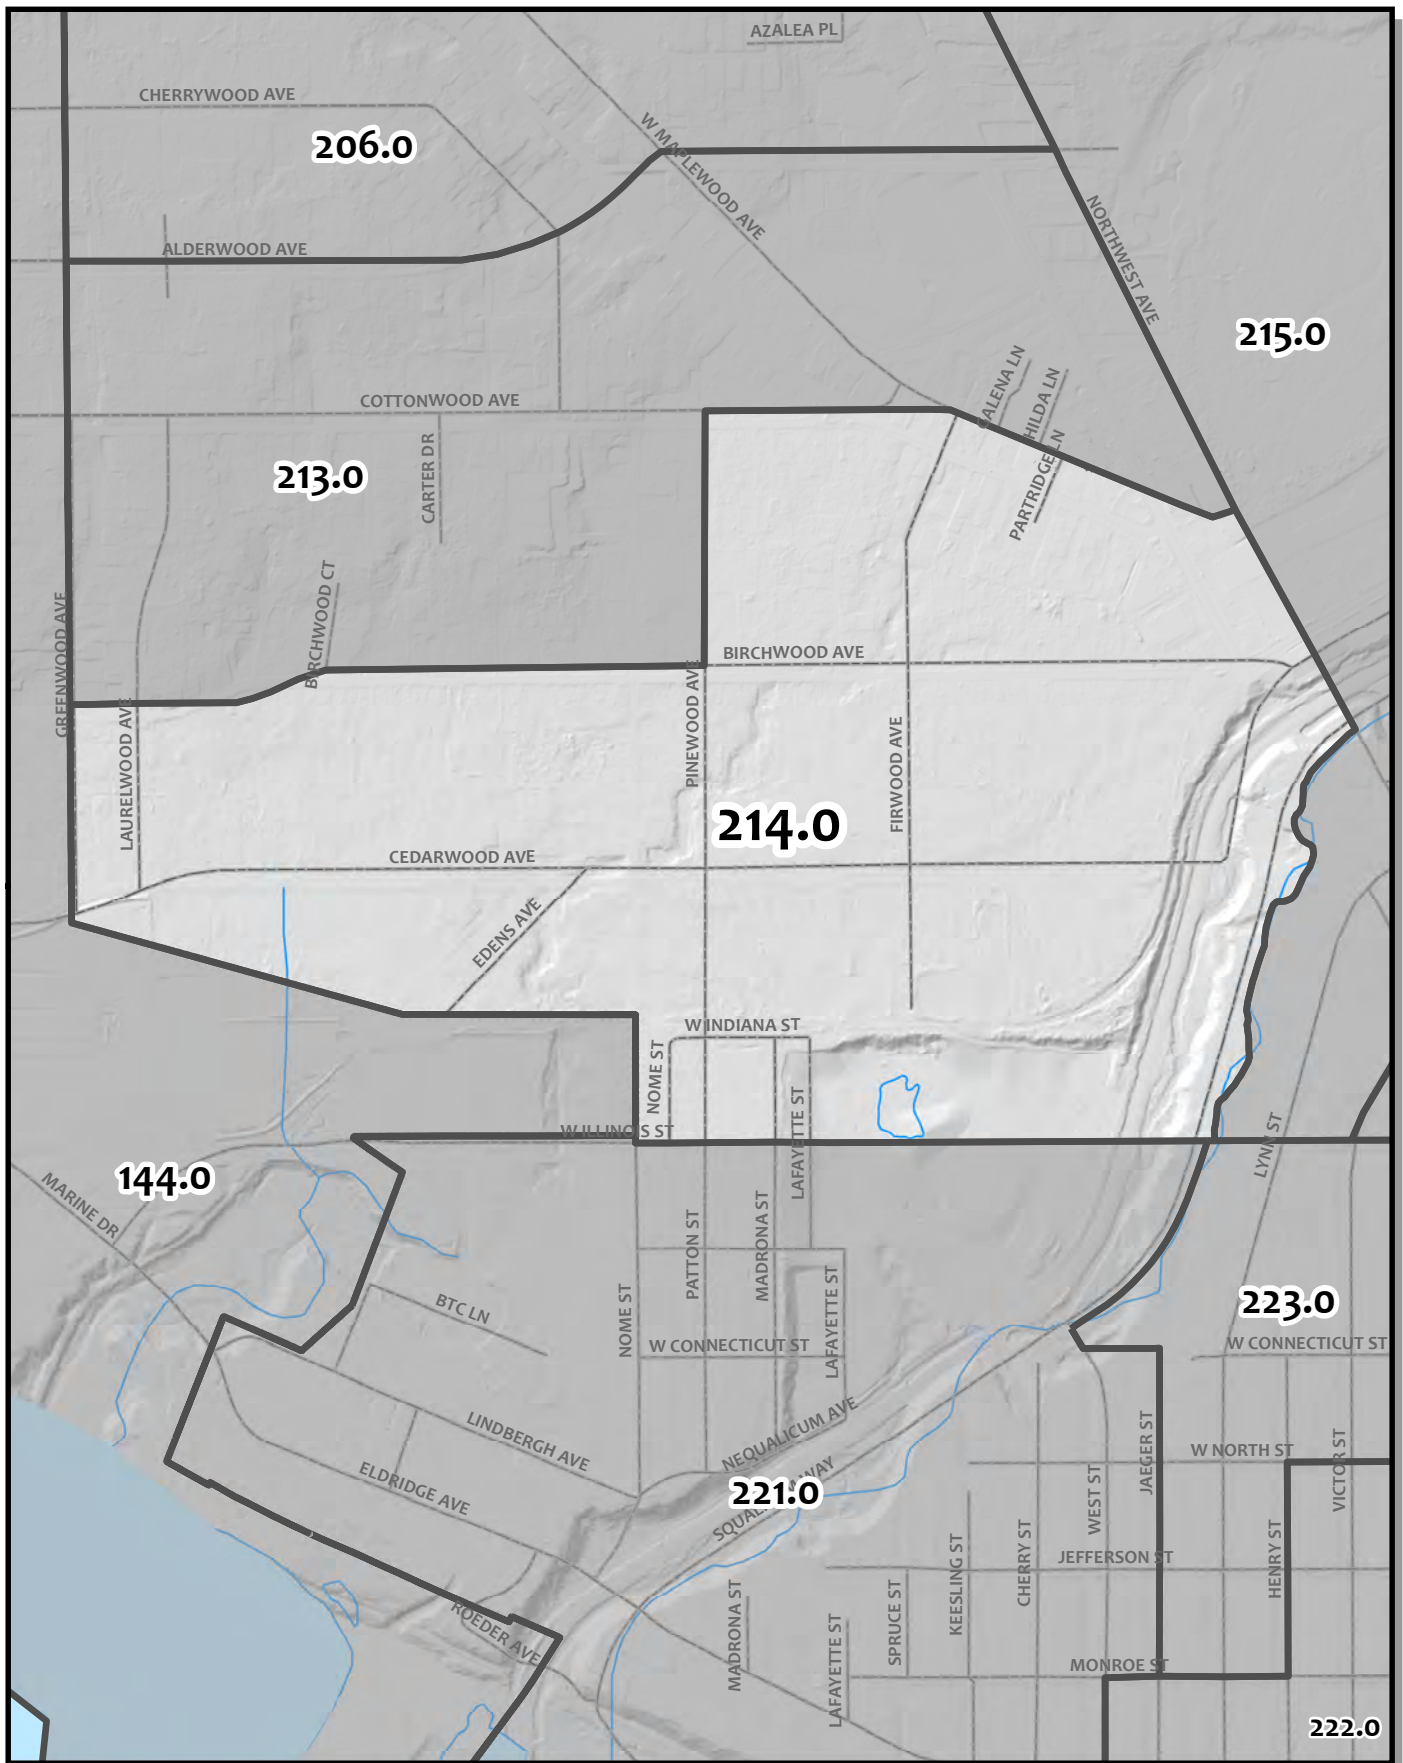

Whatcom County Precinct 214
City of Bellingham Ward 1
County Council District 2
Legislative District 42
Congressional District 2