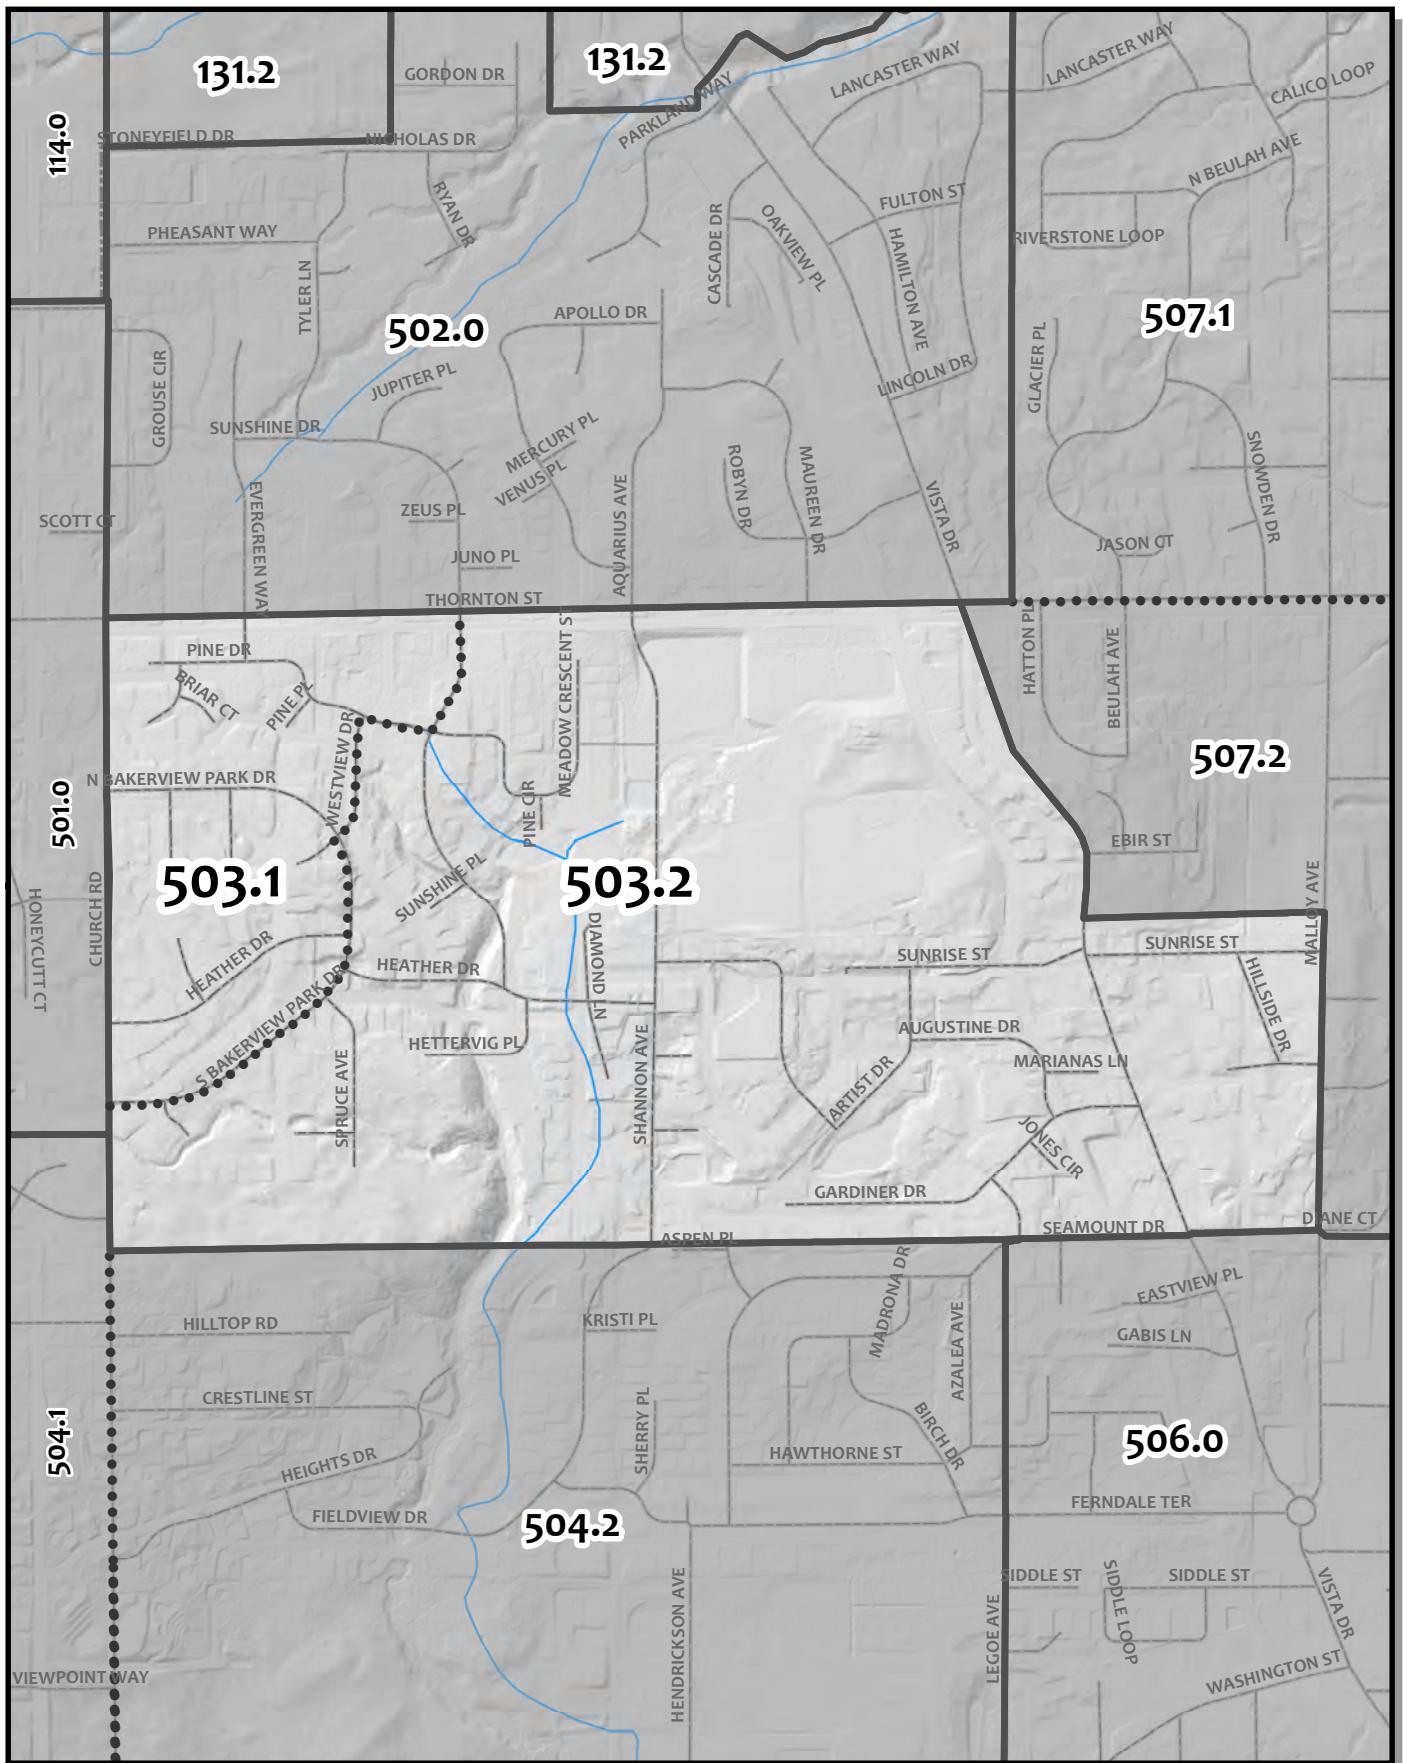

Whatcom County Precinct 503
City of Ferndale
County Council District 5
Legislative District 42
Congressional District 2