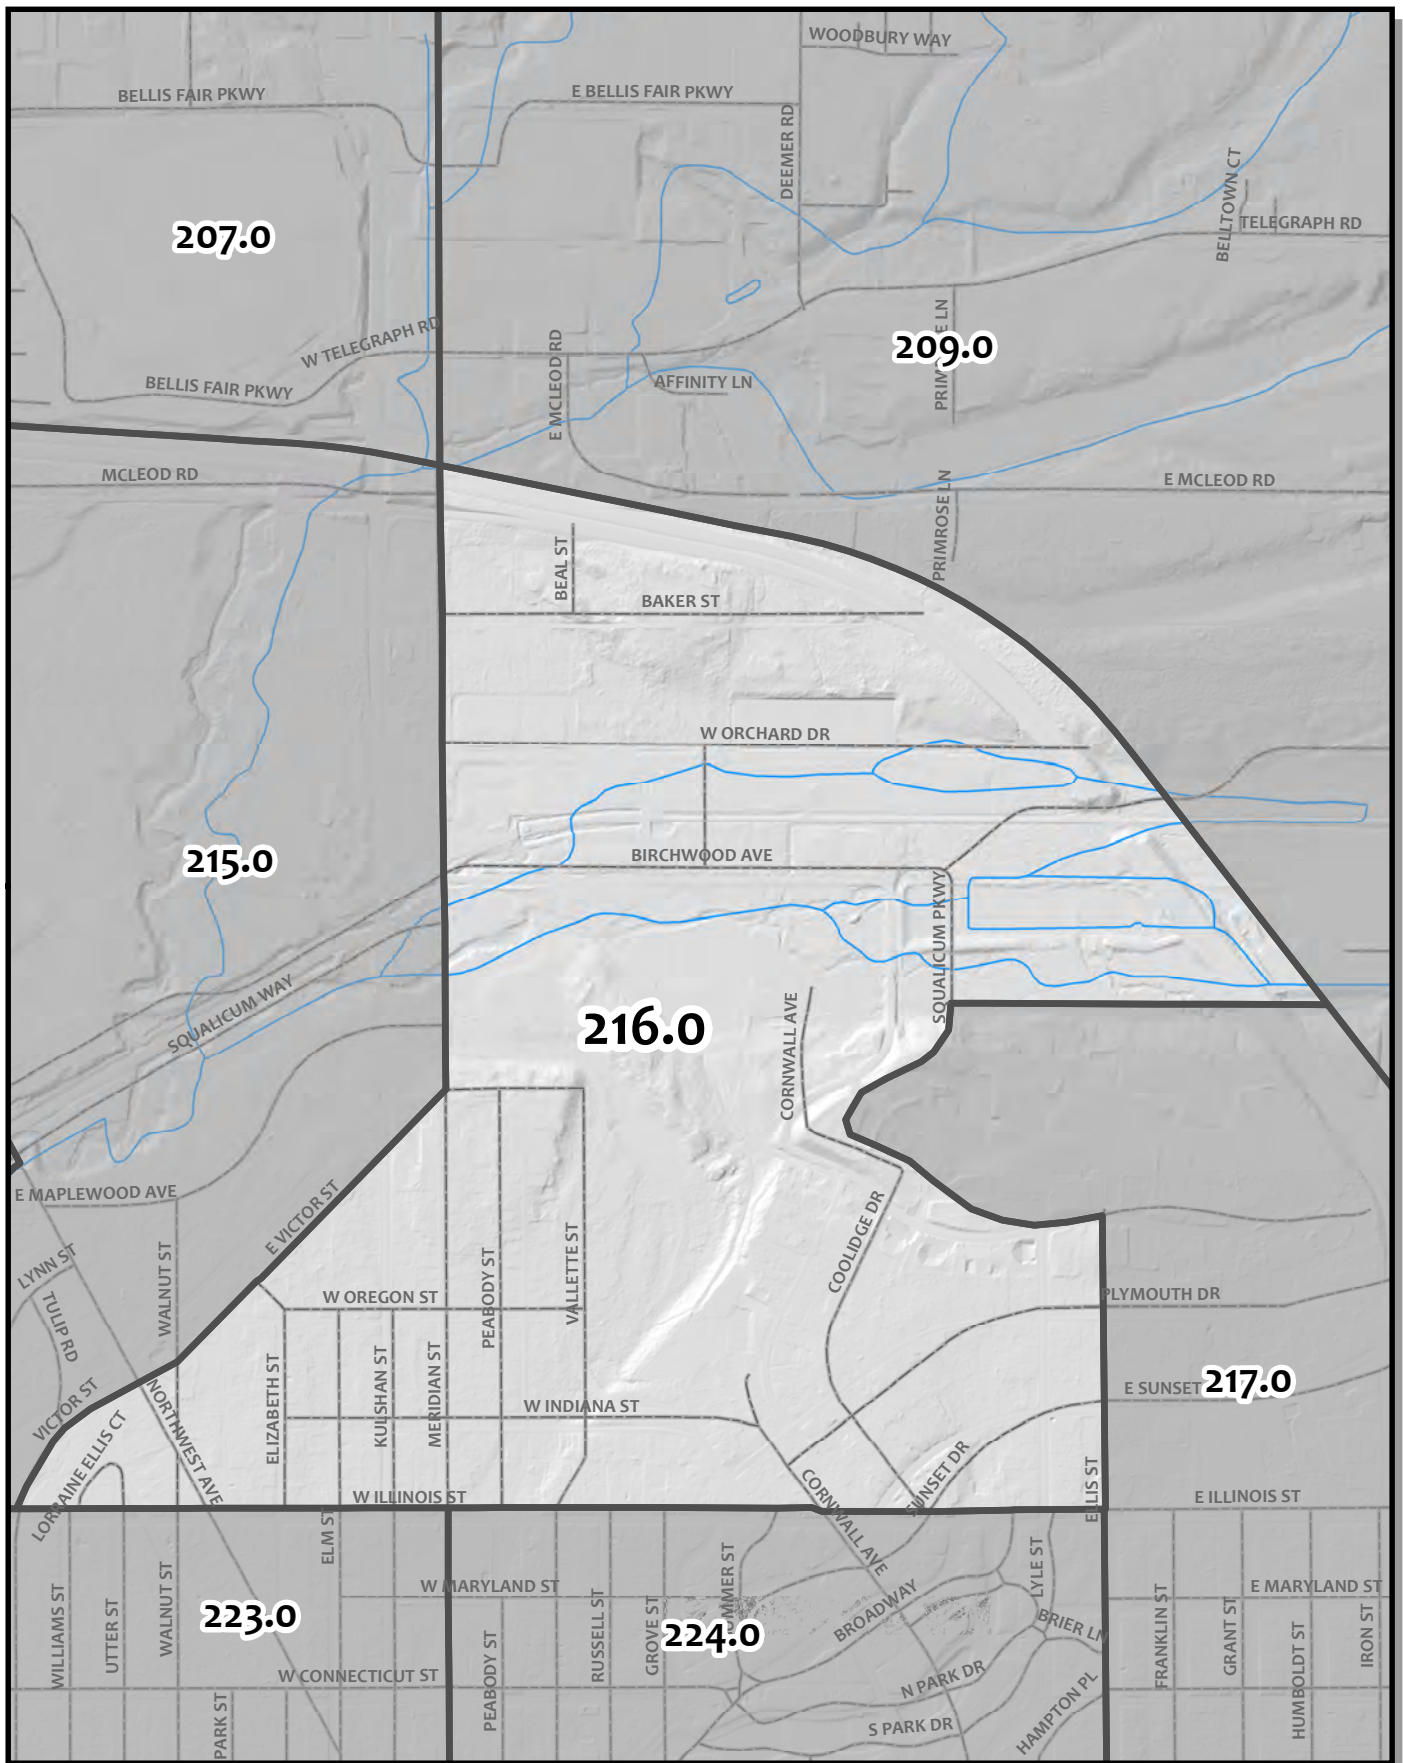

Whatcom County Precinct 216

City of Bellingham Ward 2
County Council District 2
Legislative District 42
Congressional District 2

0 195 390 780 Feet