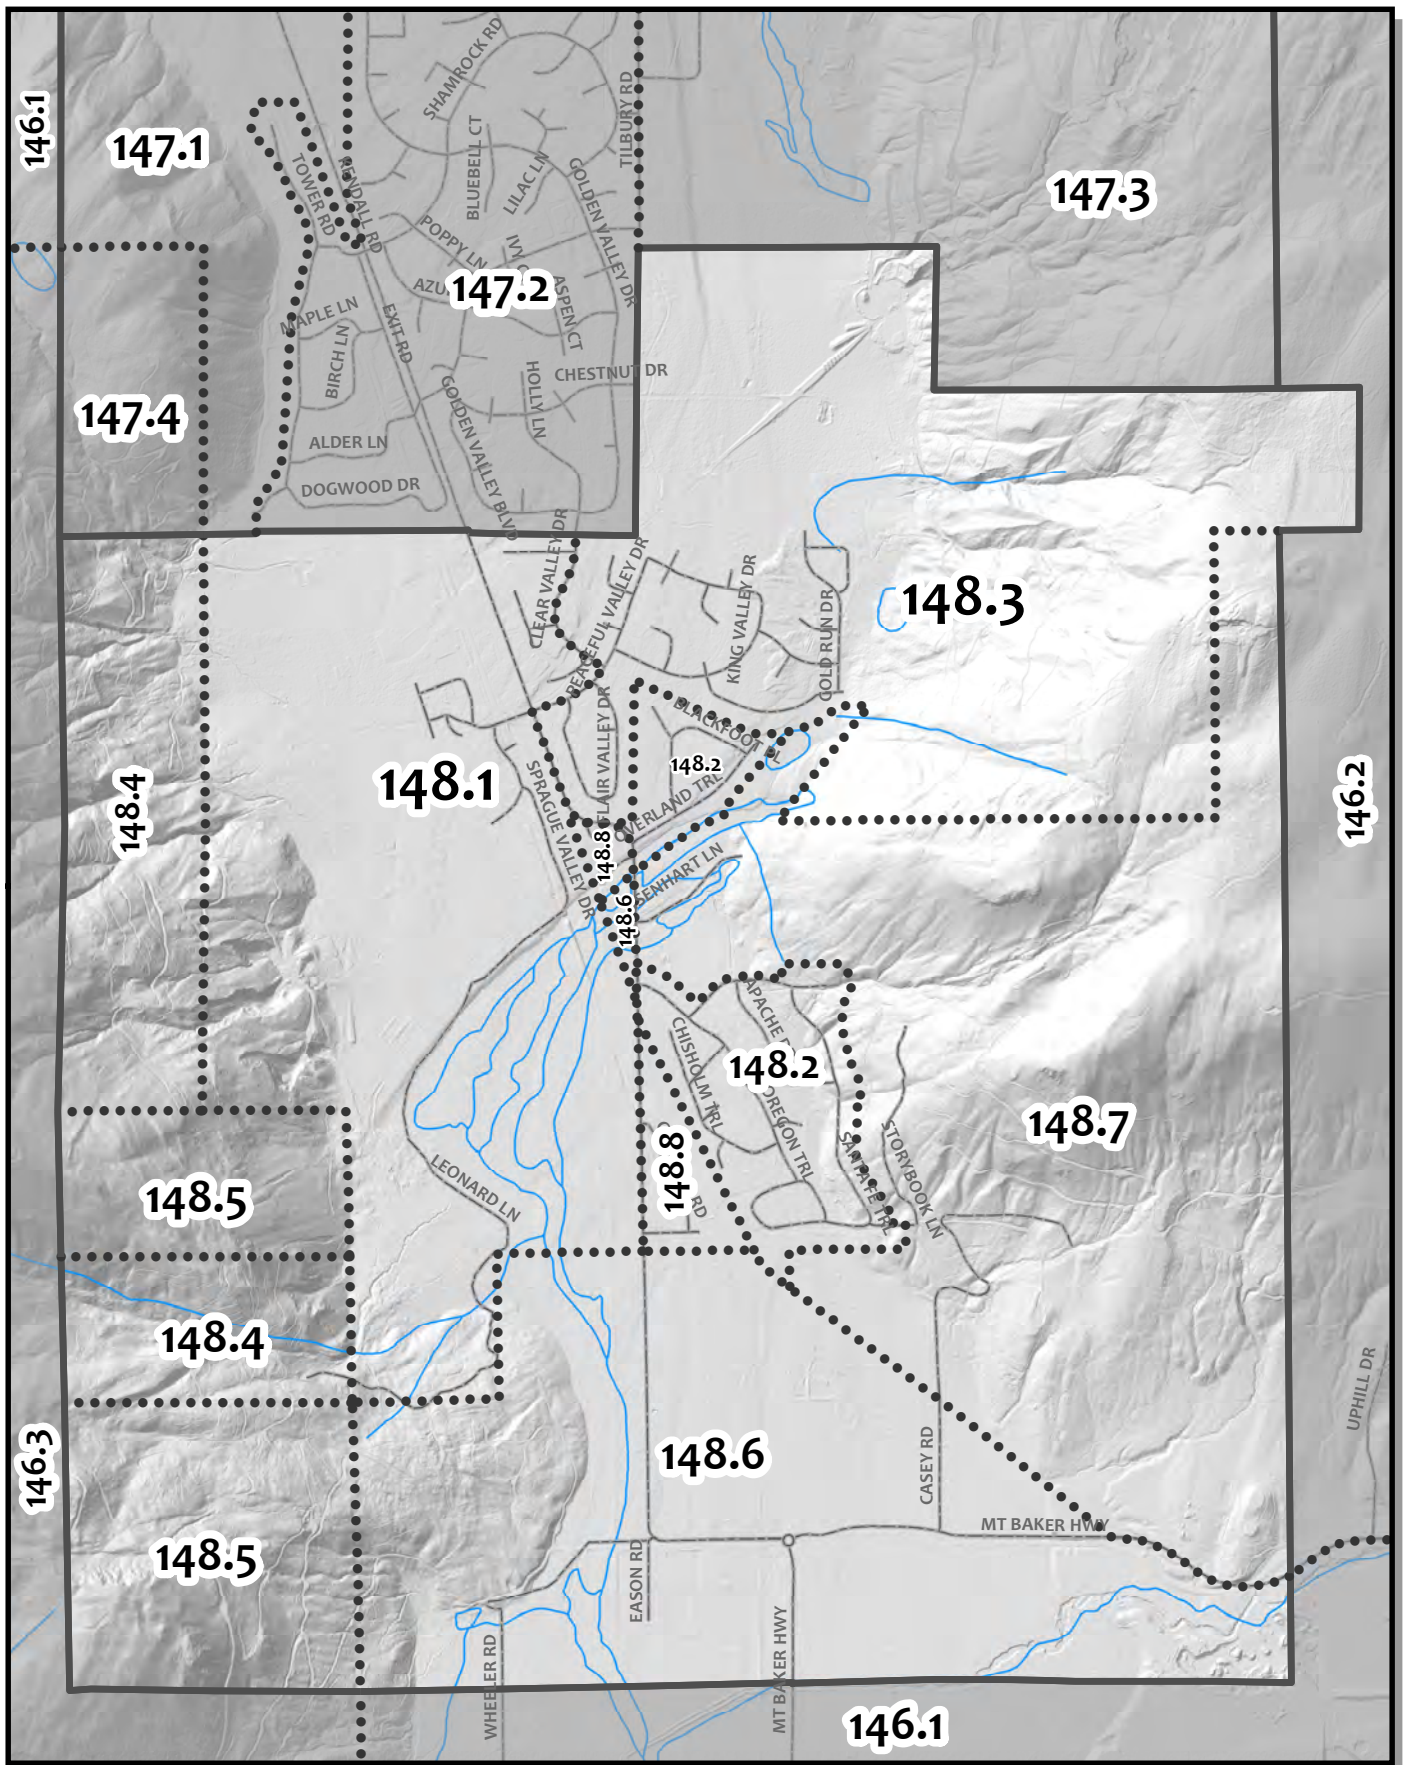

Whatcom County Precinct 148

County Council District 3
Legislative District 42
Congressional District 2

0 350 700 1,400
Feet