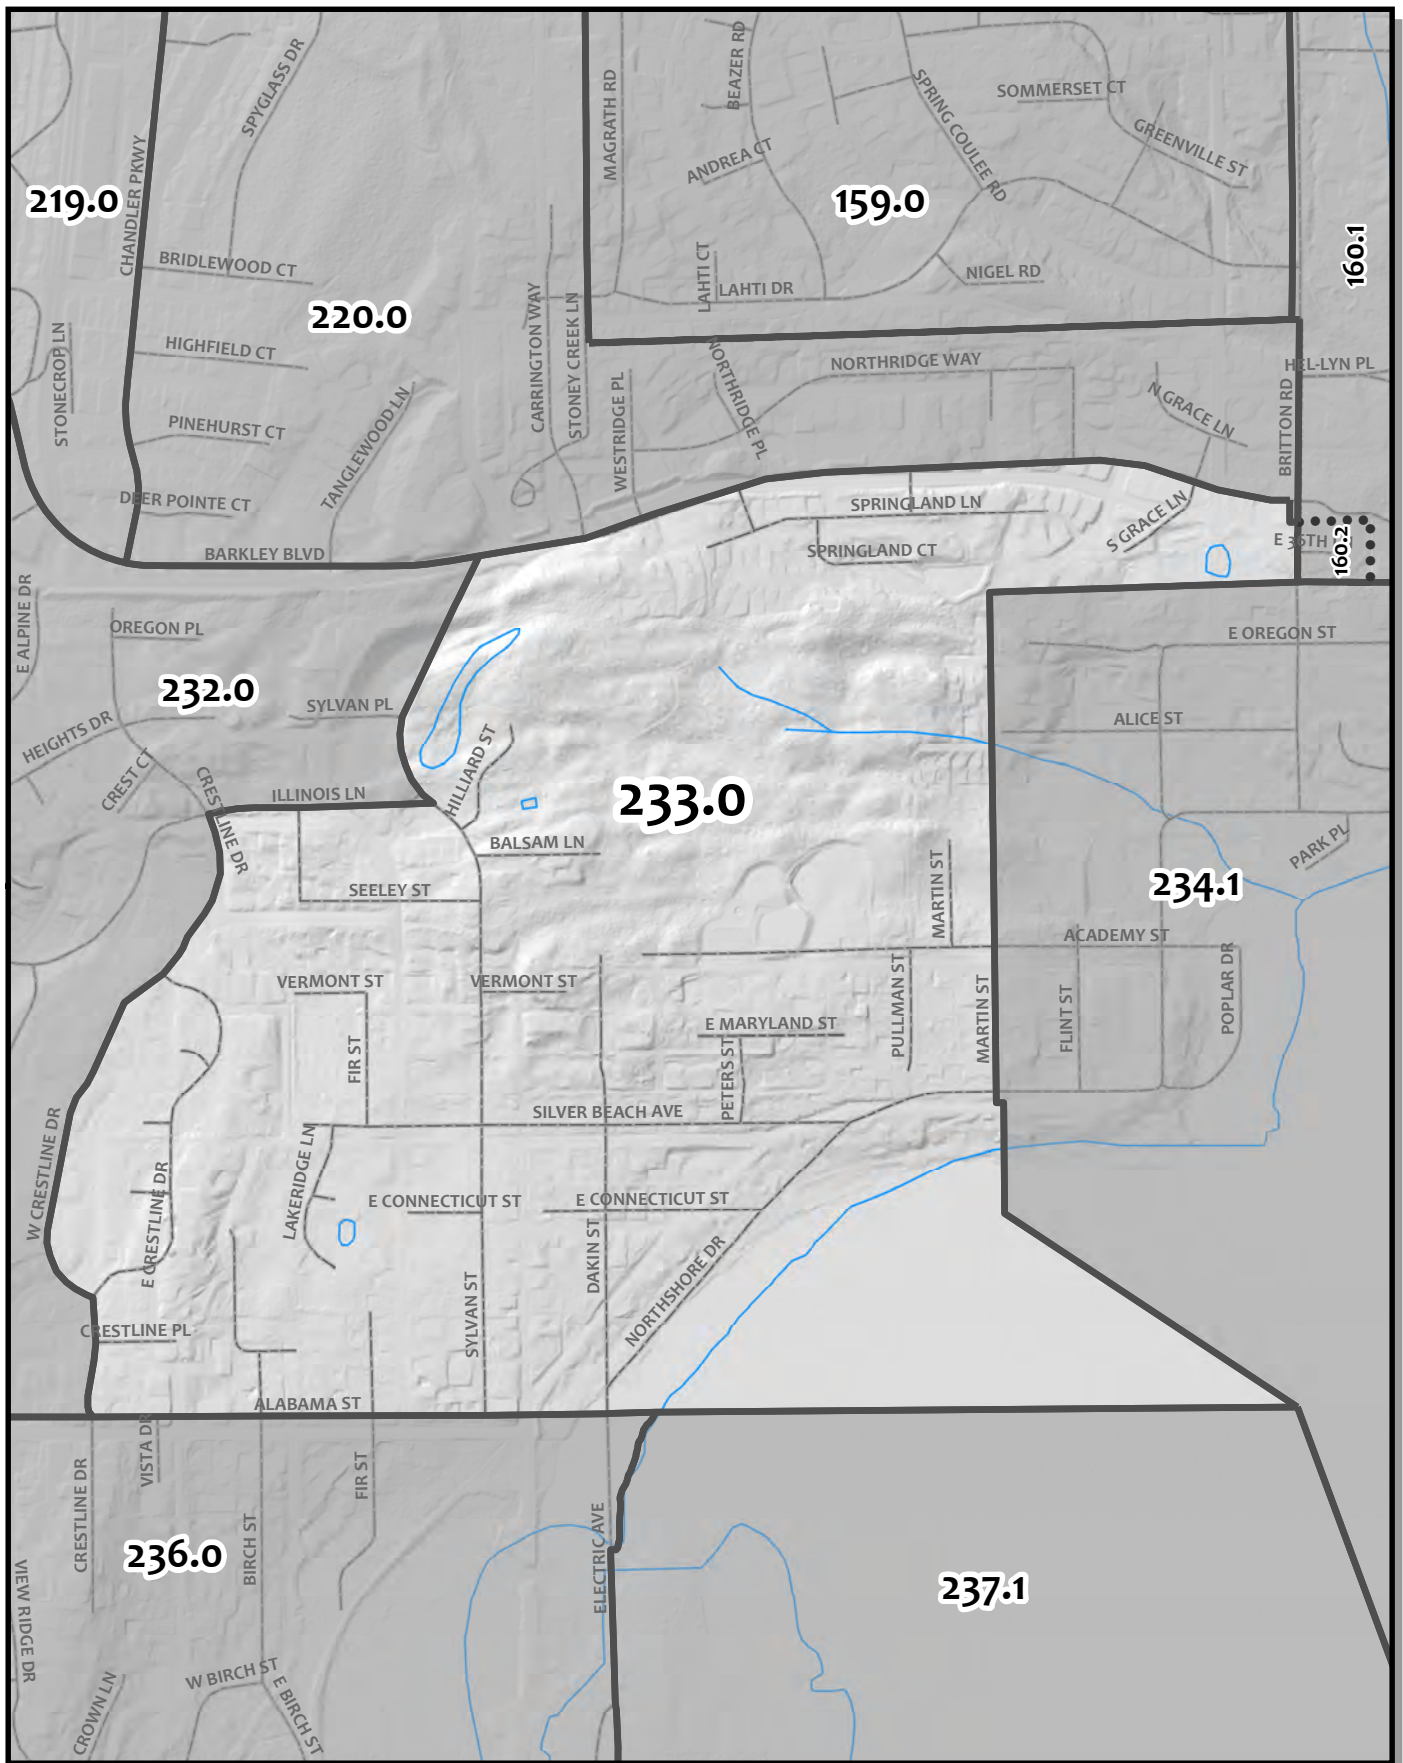

Whatcom County Precinct 233

City of Bellingham Ward 4
County Council District 2
Legislative District 40
Congressional District 2