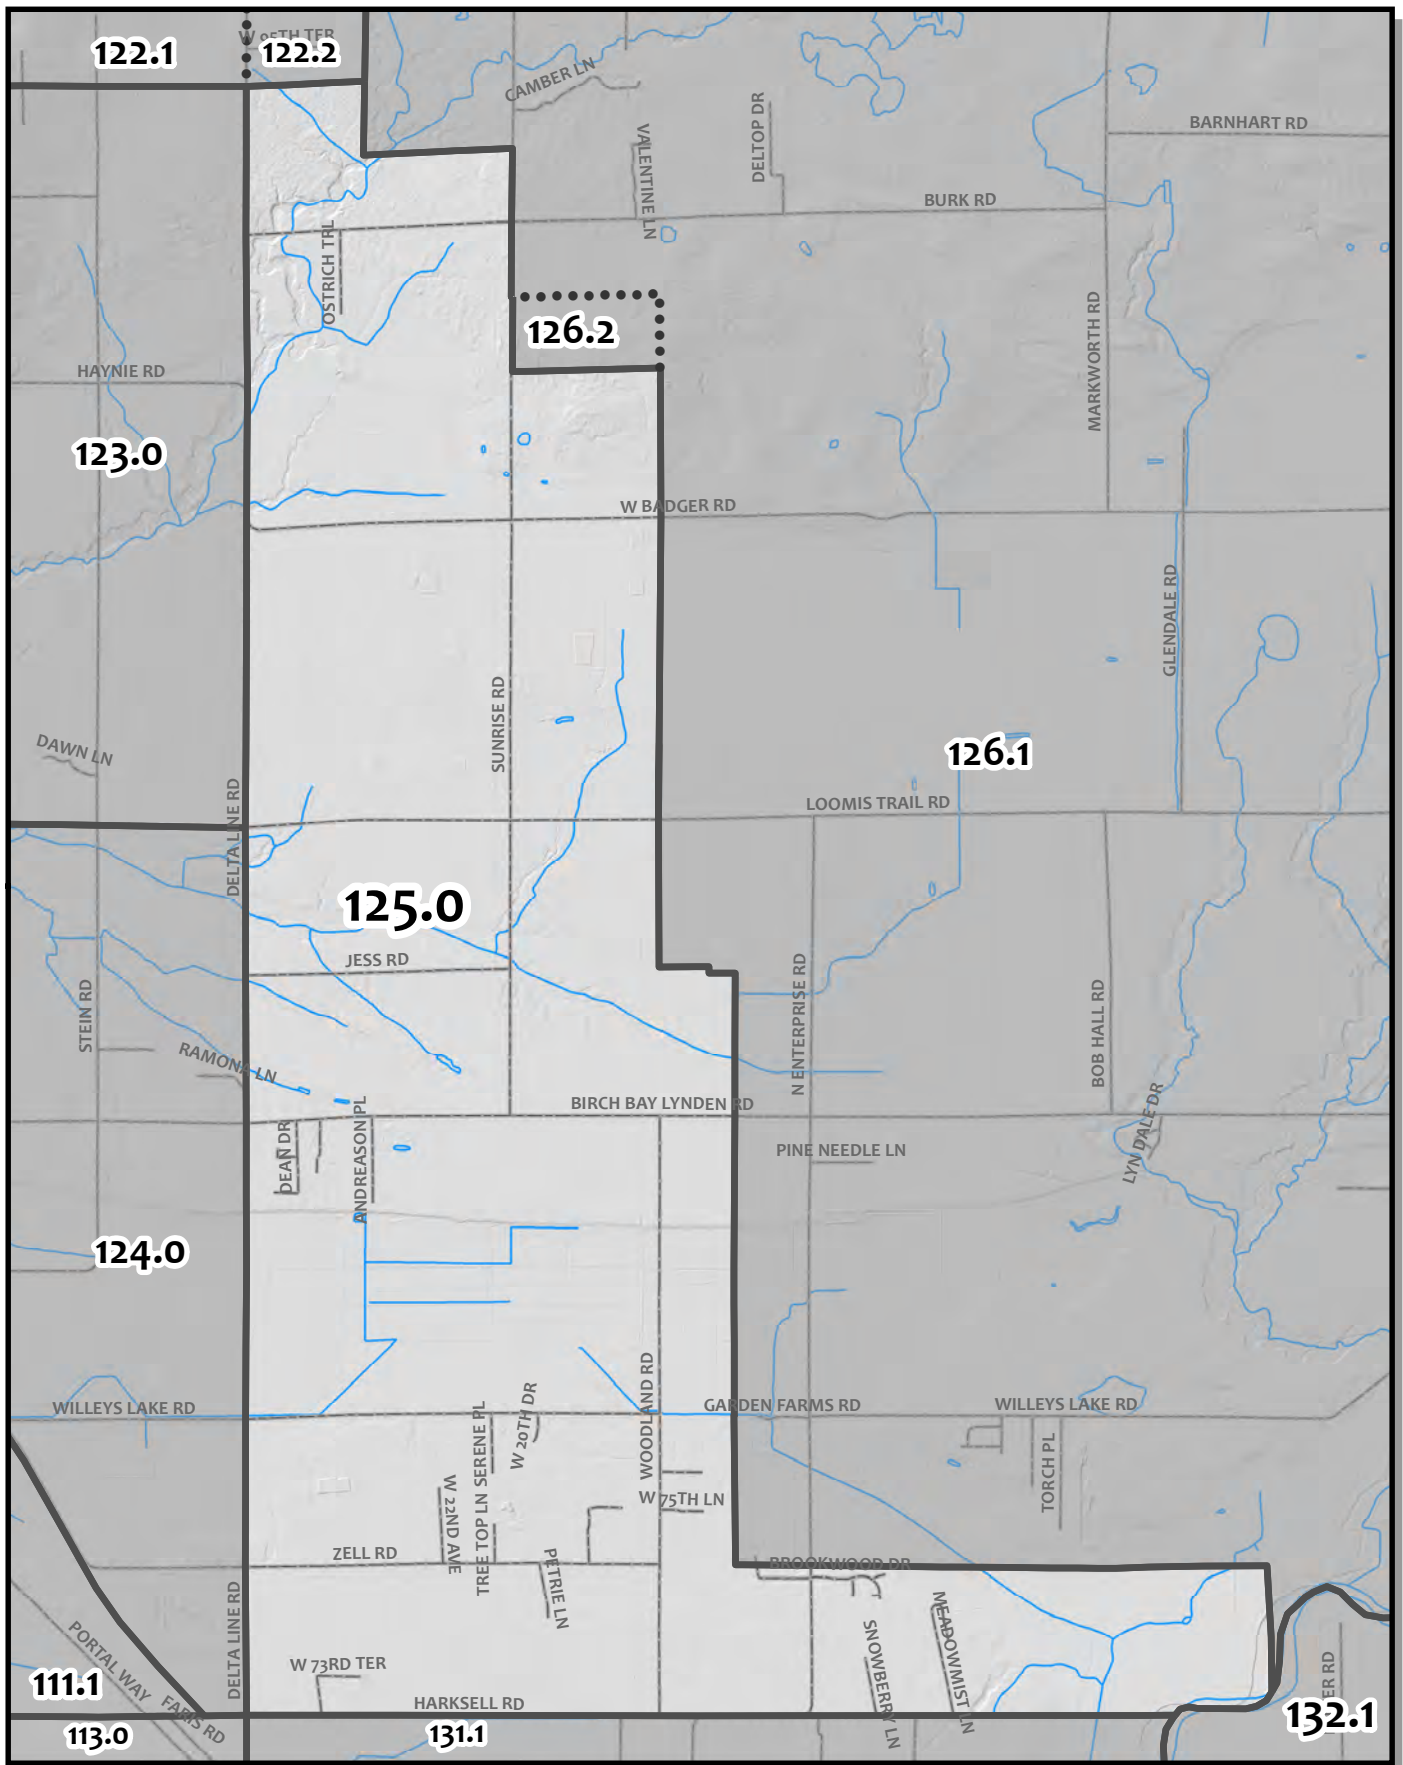

Whatcom County Precinct 125

County Council District 4
Legislative District 42
Congressional District 2

0 650 1,300 2,600 Feet