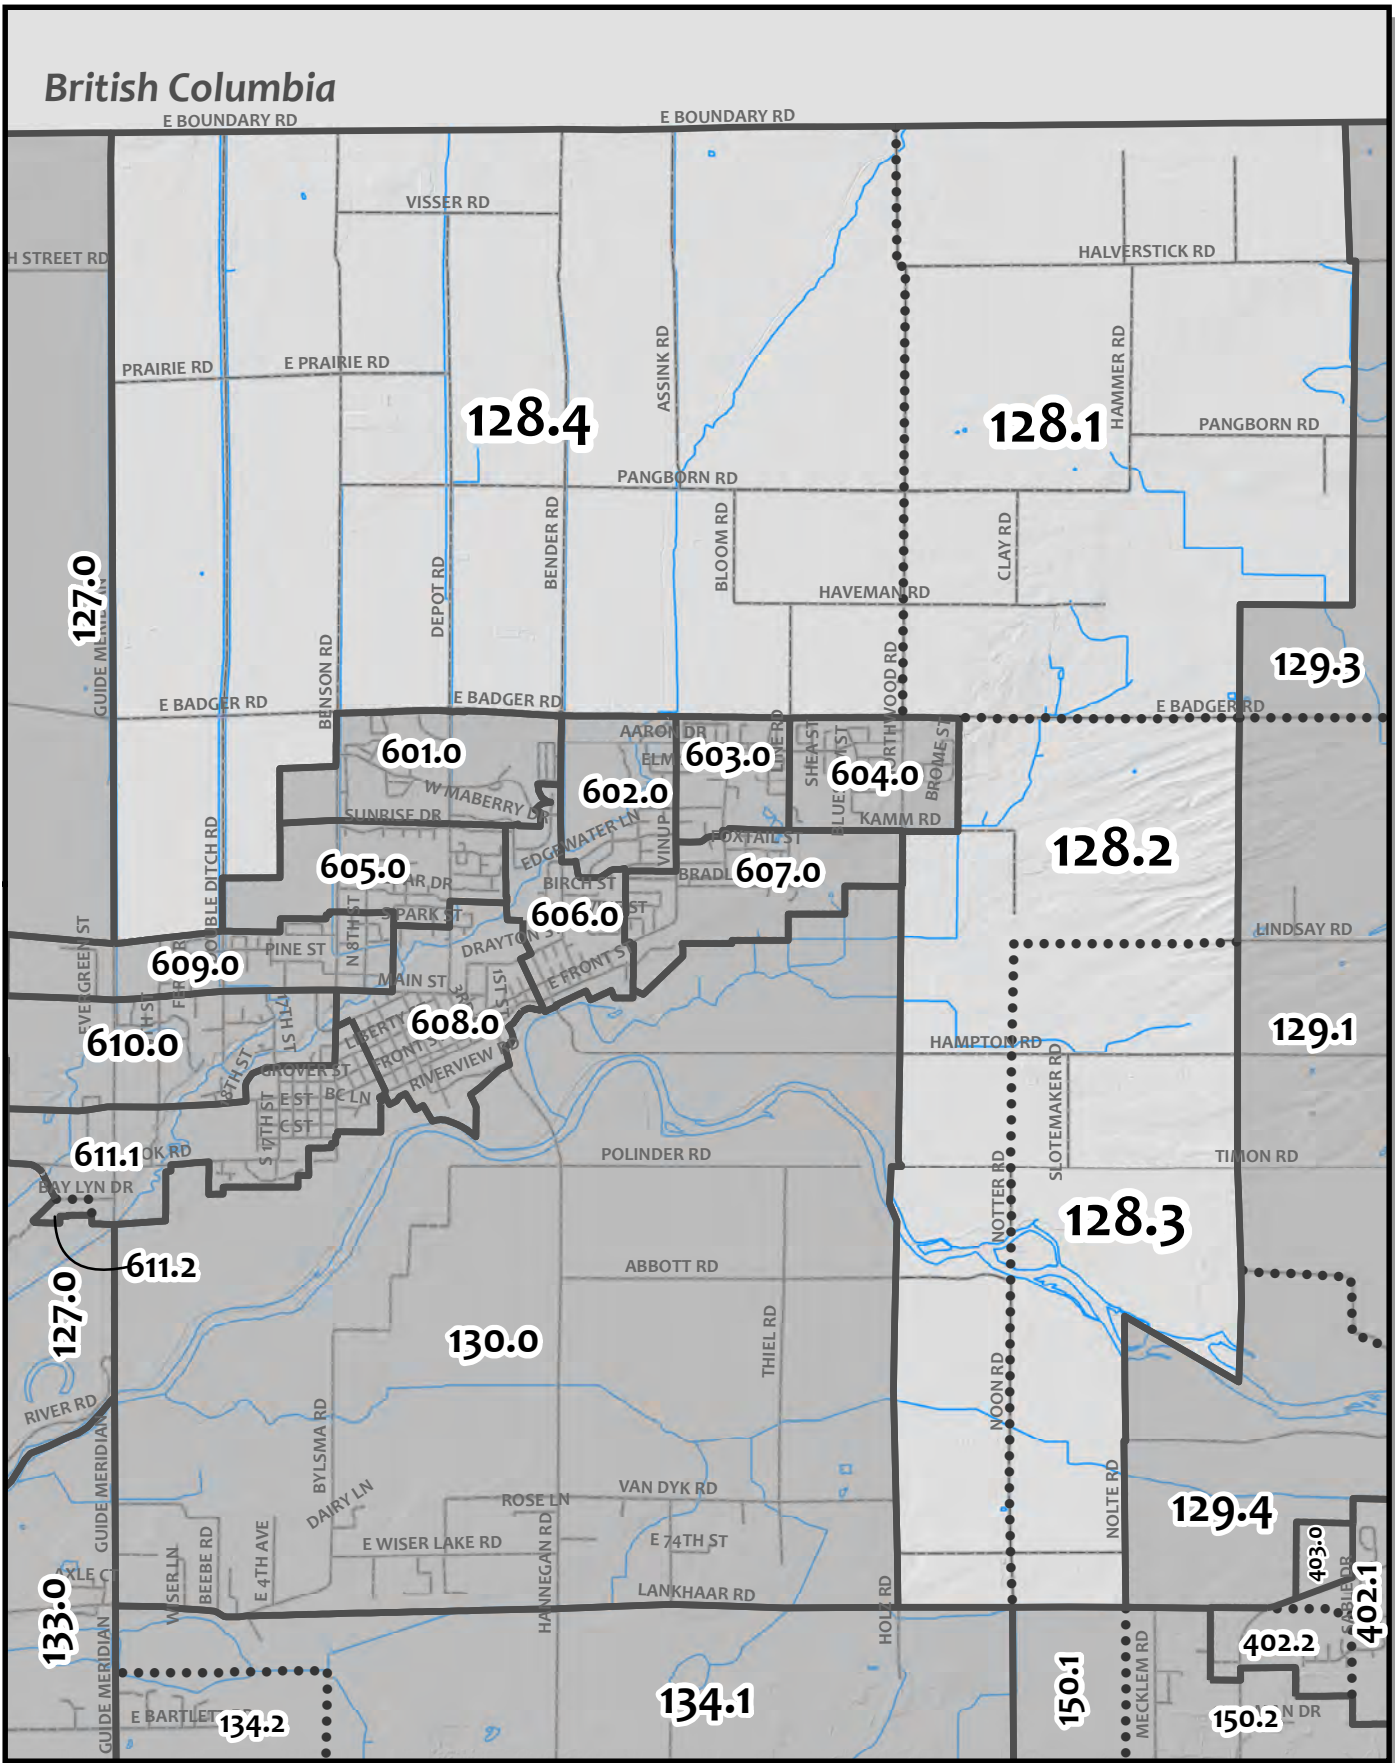

Whatcom County Precinct 128

County Council District 4
Legislative District 42
Congressional District 2