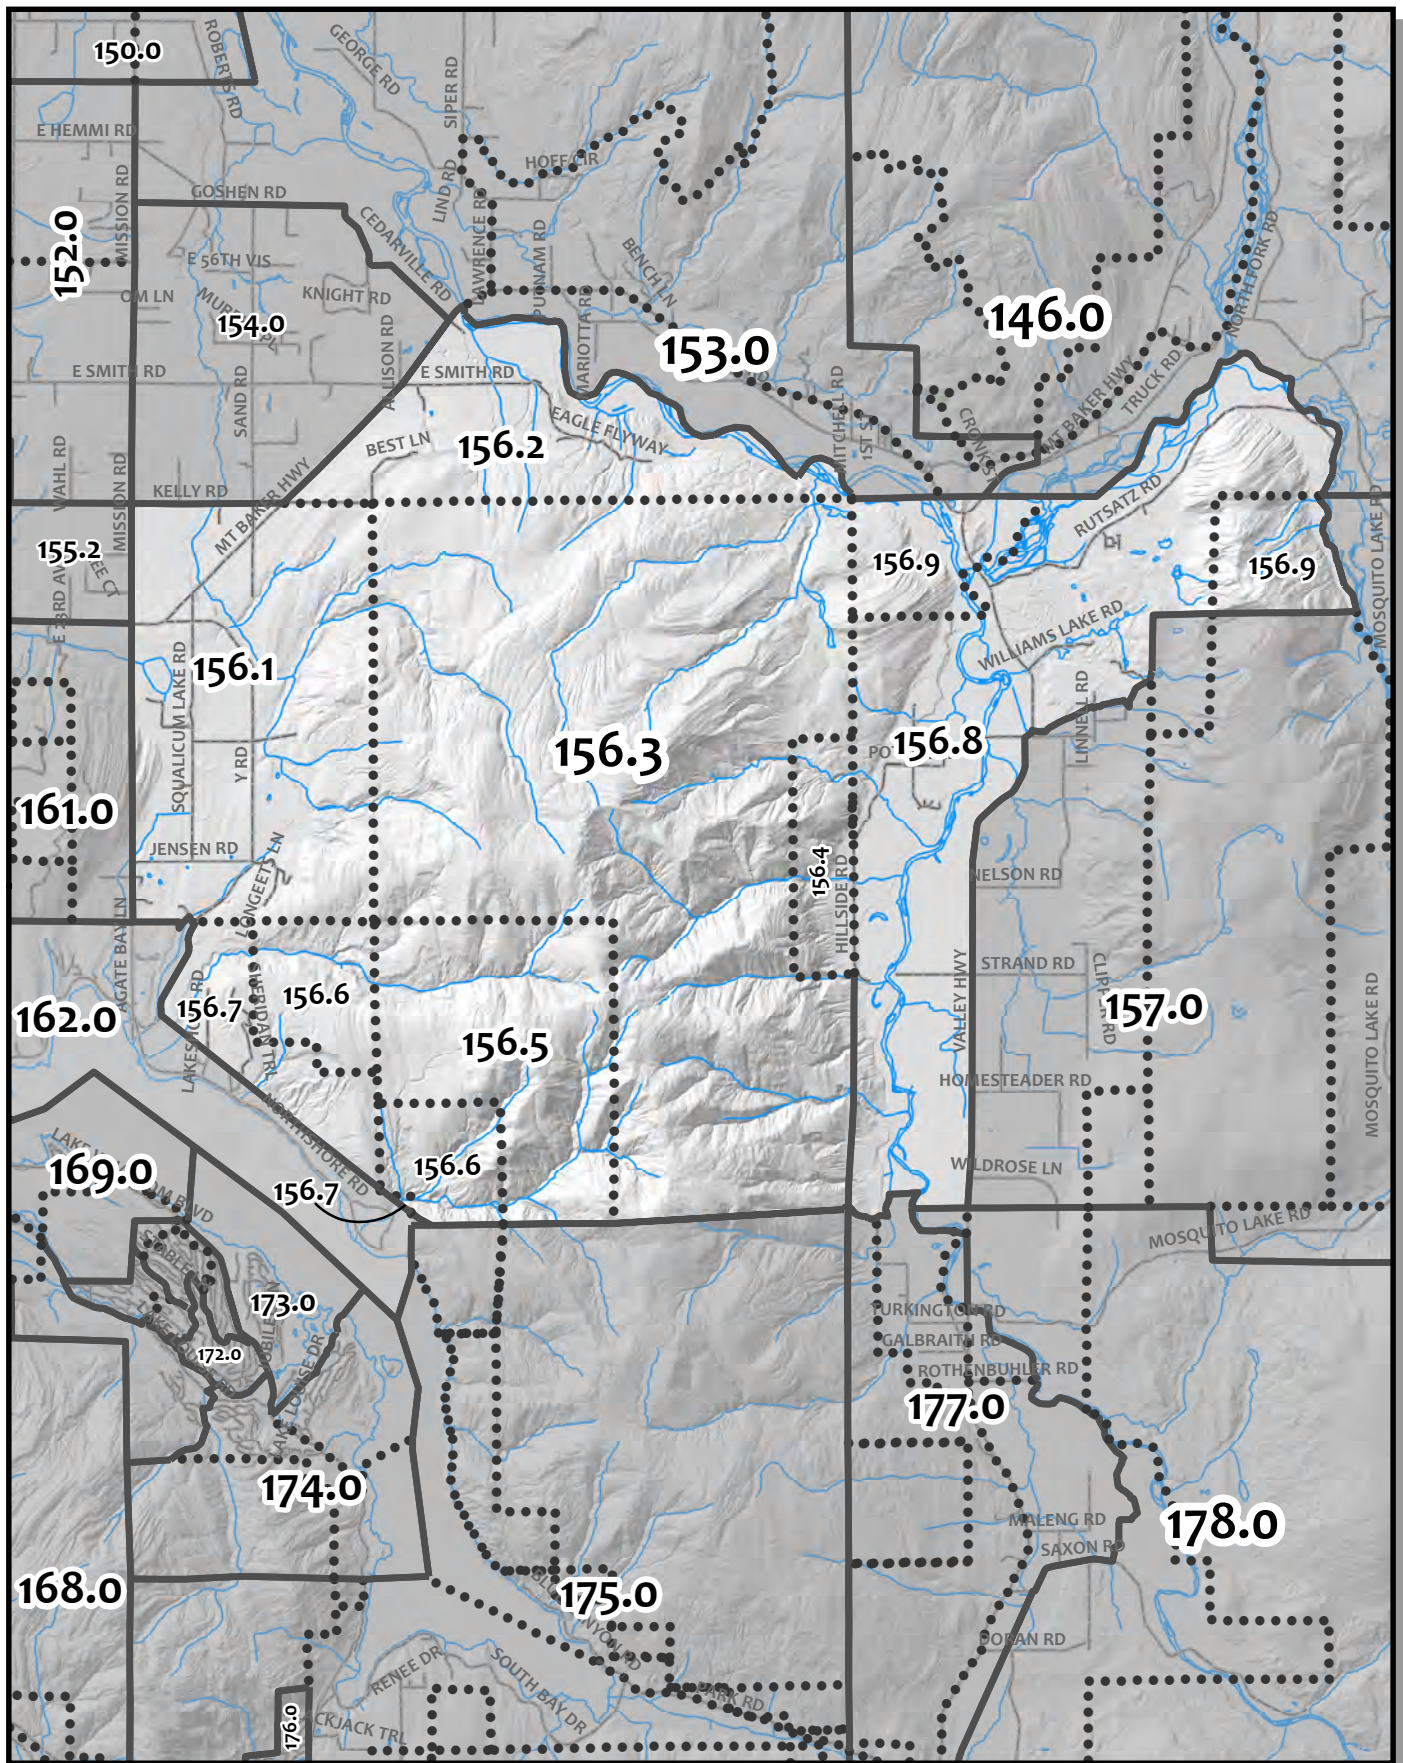

Whatcom County Precinct 156

County Council District 3
Legislative District 42
Congressional District 2

0 1,650 3,300 6,600 Feet