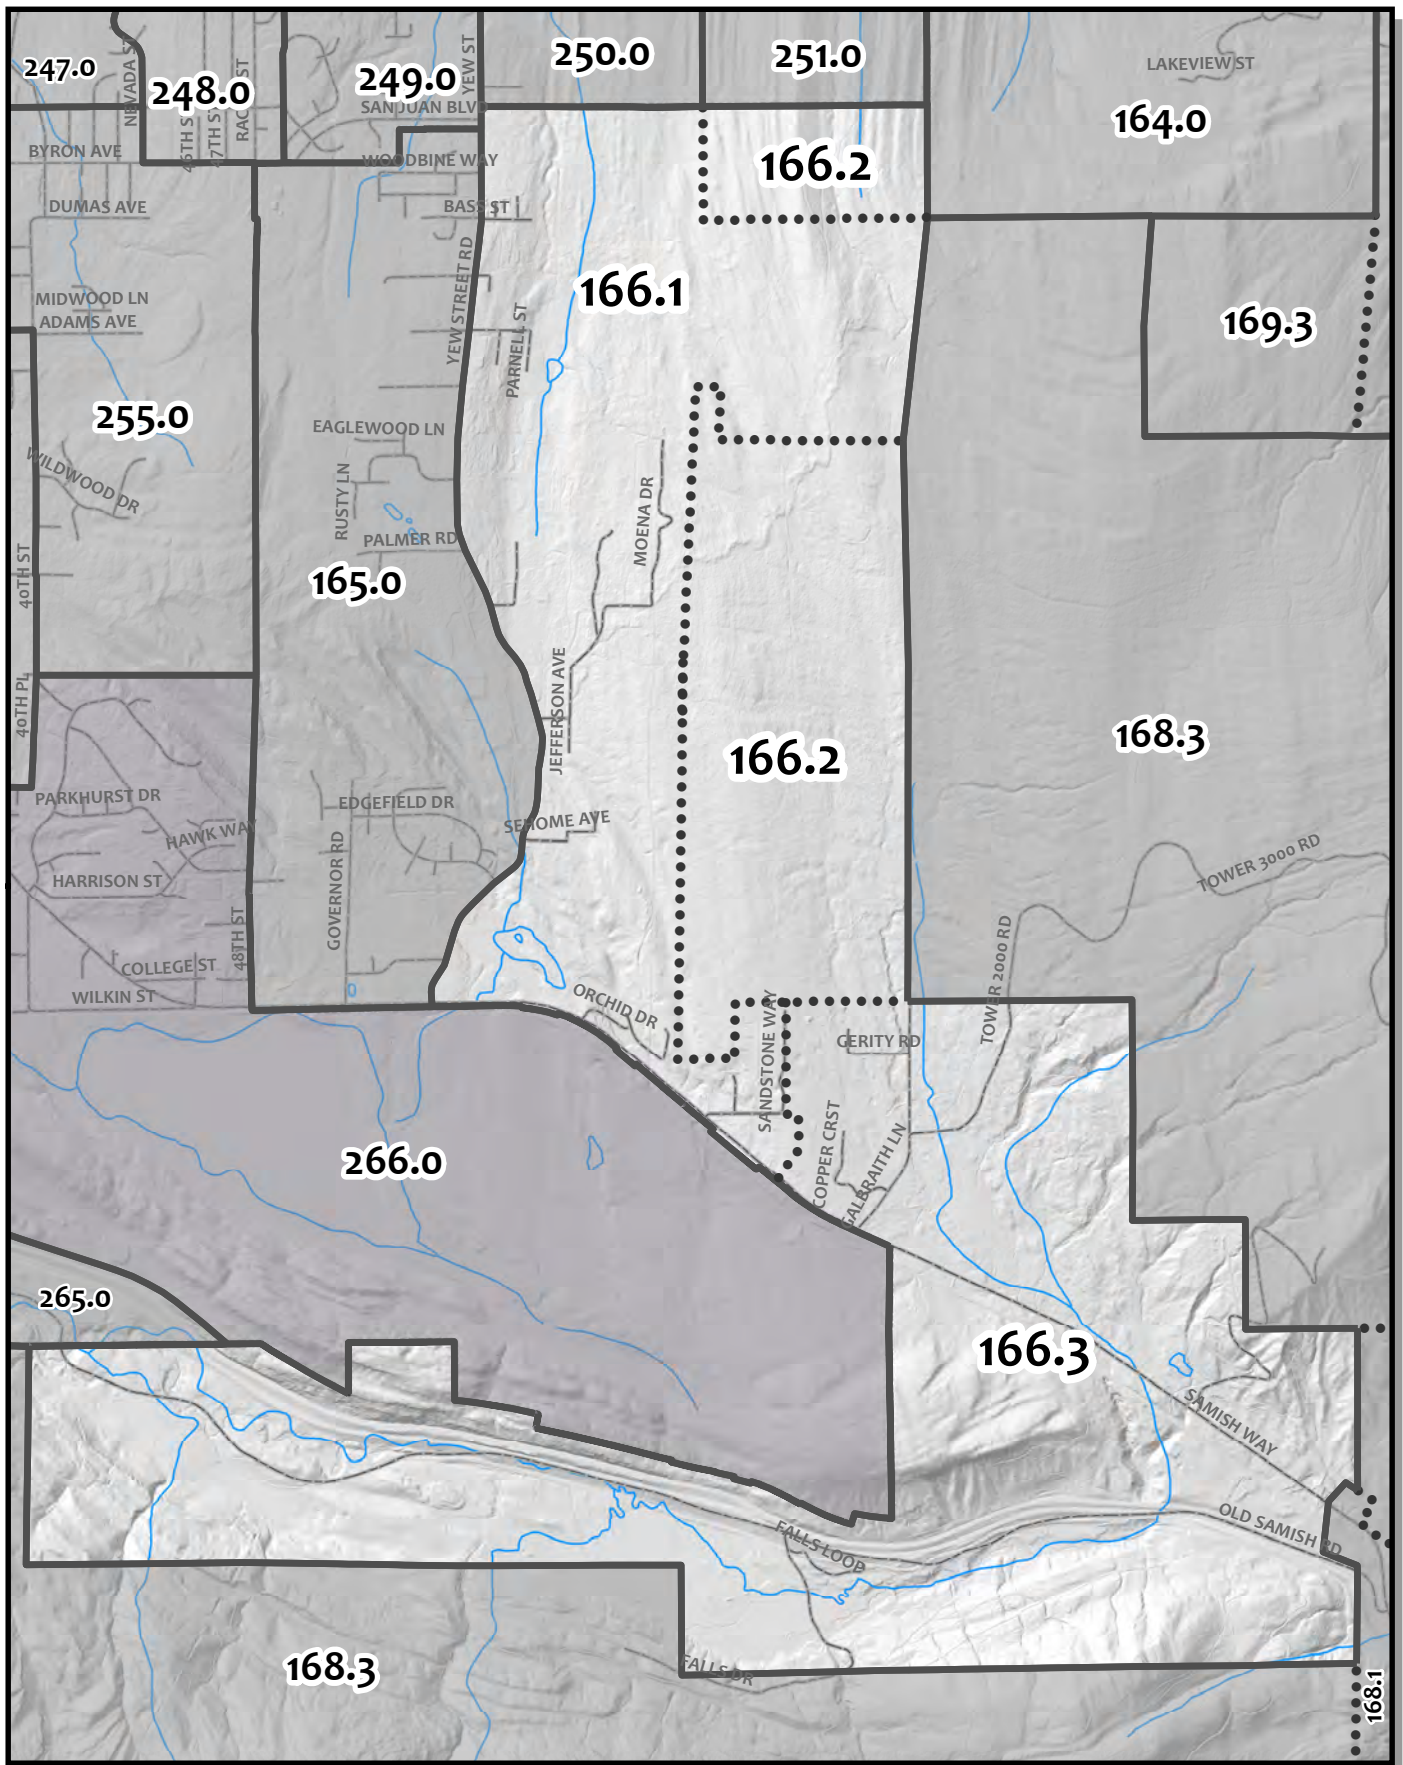

Whatcom County Precinct 166

County Council District 3
Legislative District 40
Congressional District 2

0 450 900 1,800 Feet