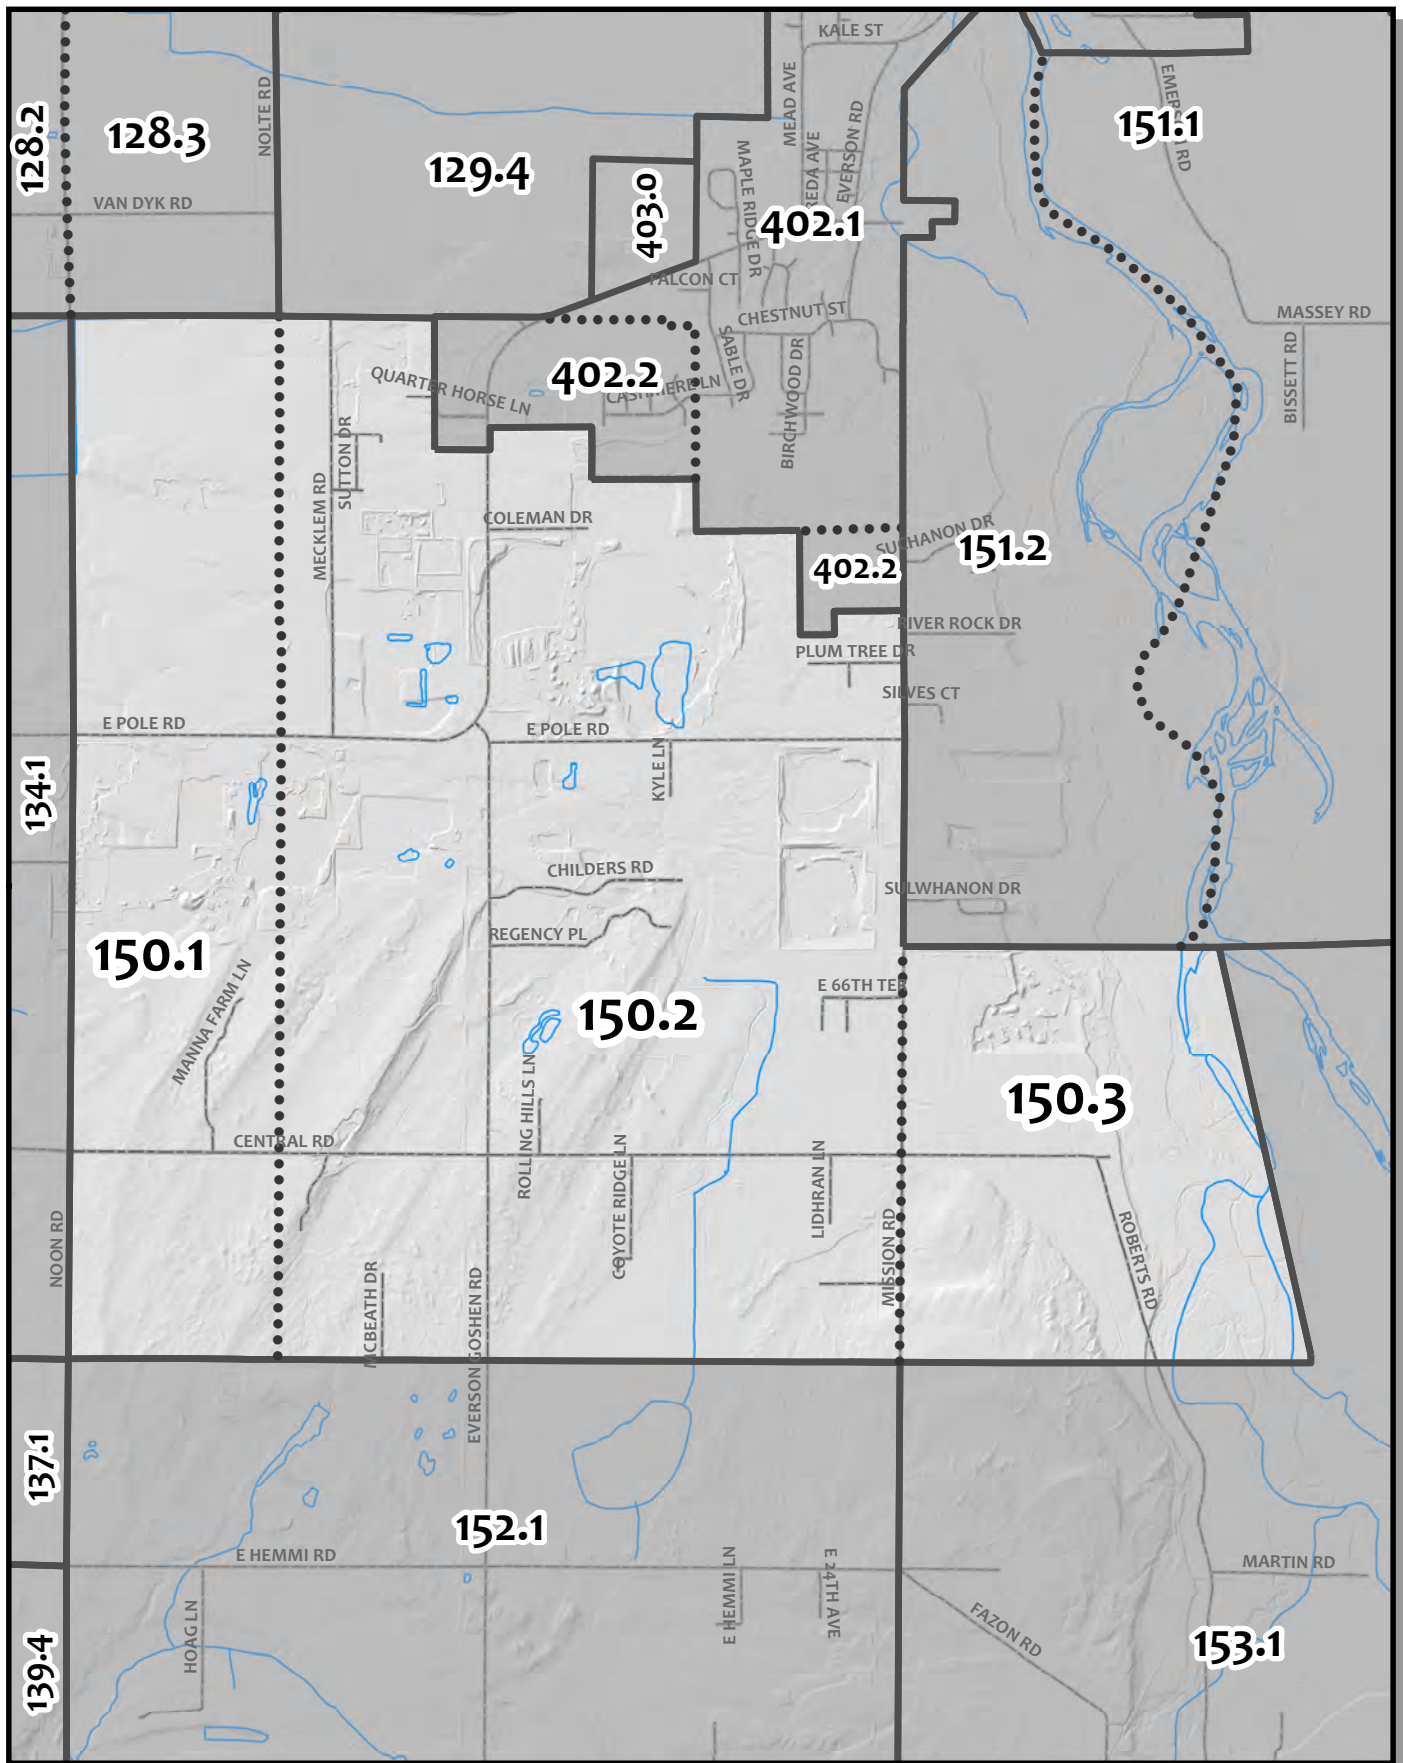

Whatcom County Precinct 150

County Council District 3
Legislative District 42
Congressional District 2