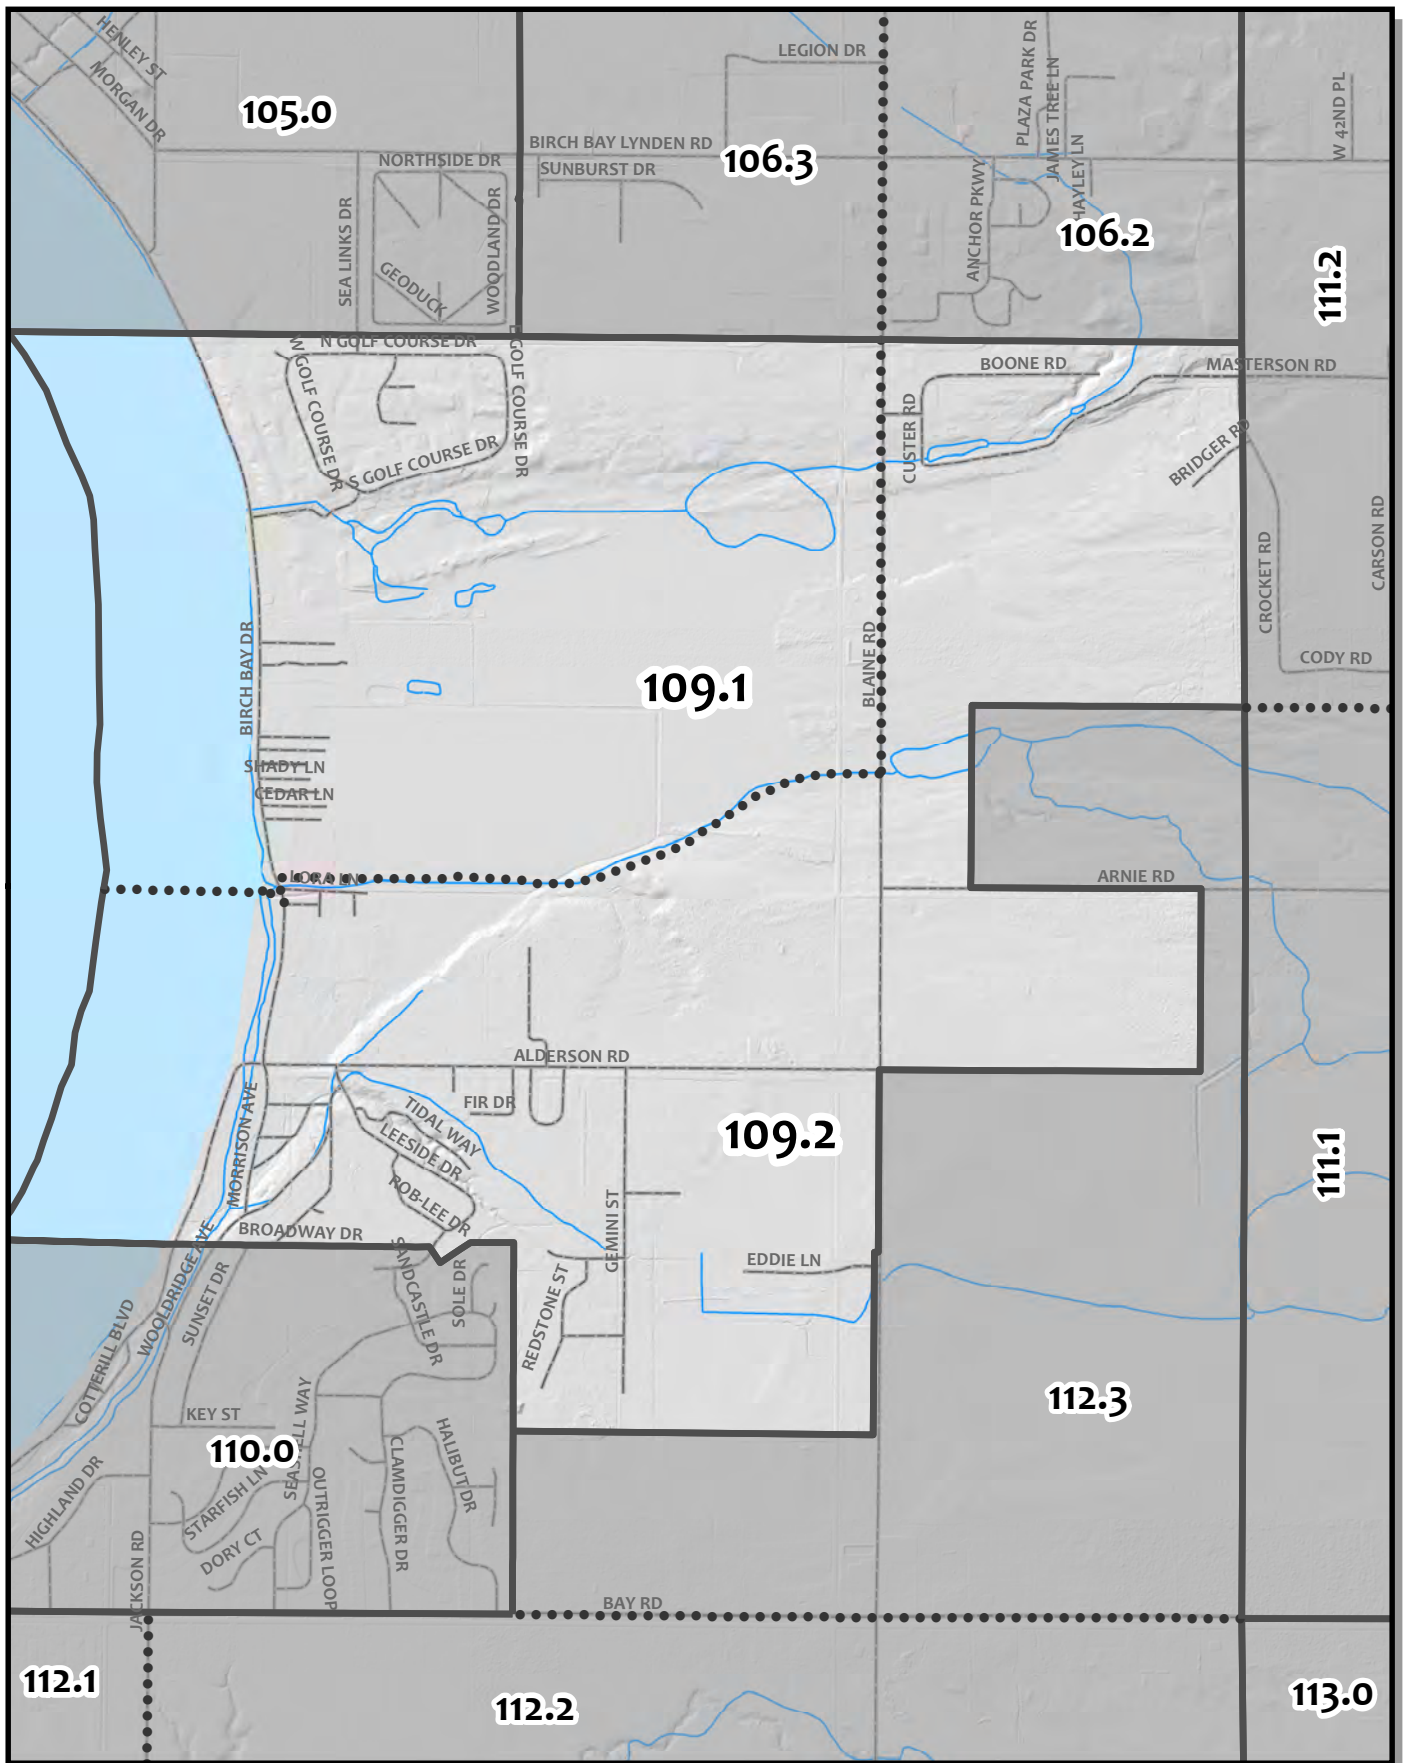

Whatcom County Precinct 109

County Council District 5
Legislative District 42
Congressional District 2