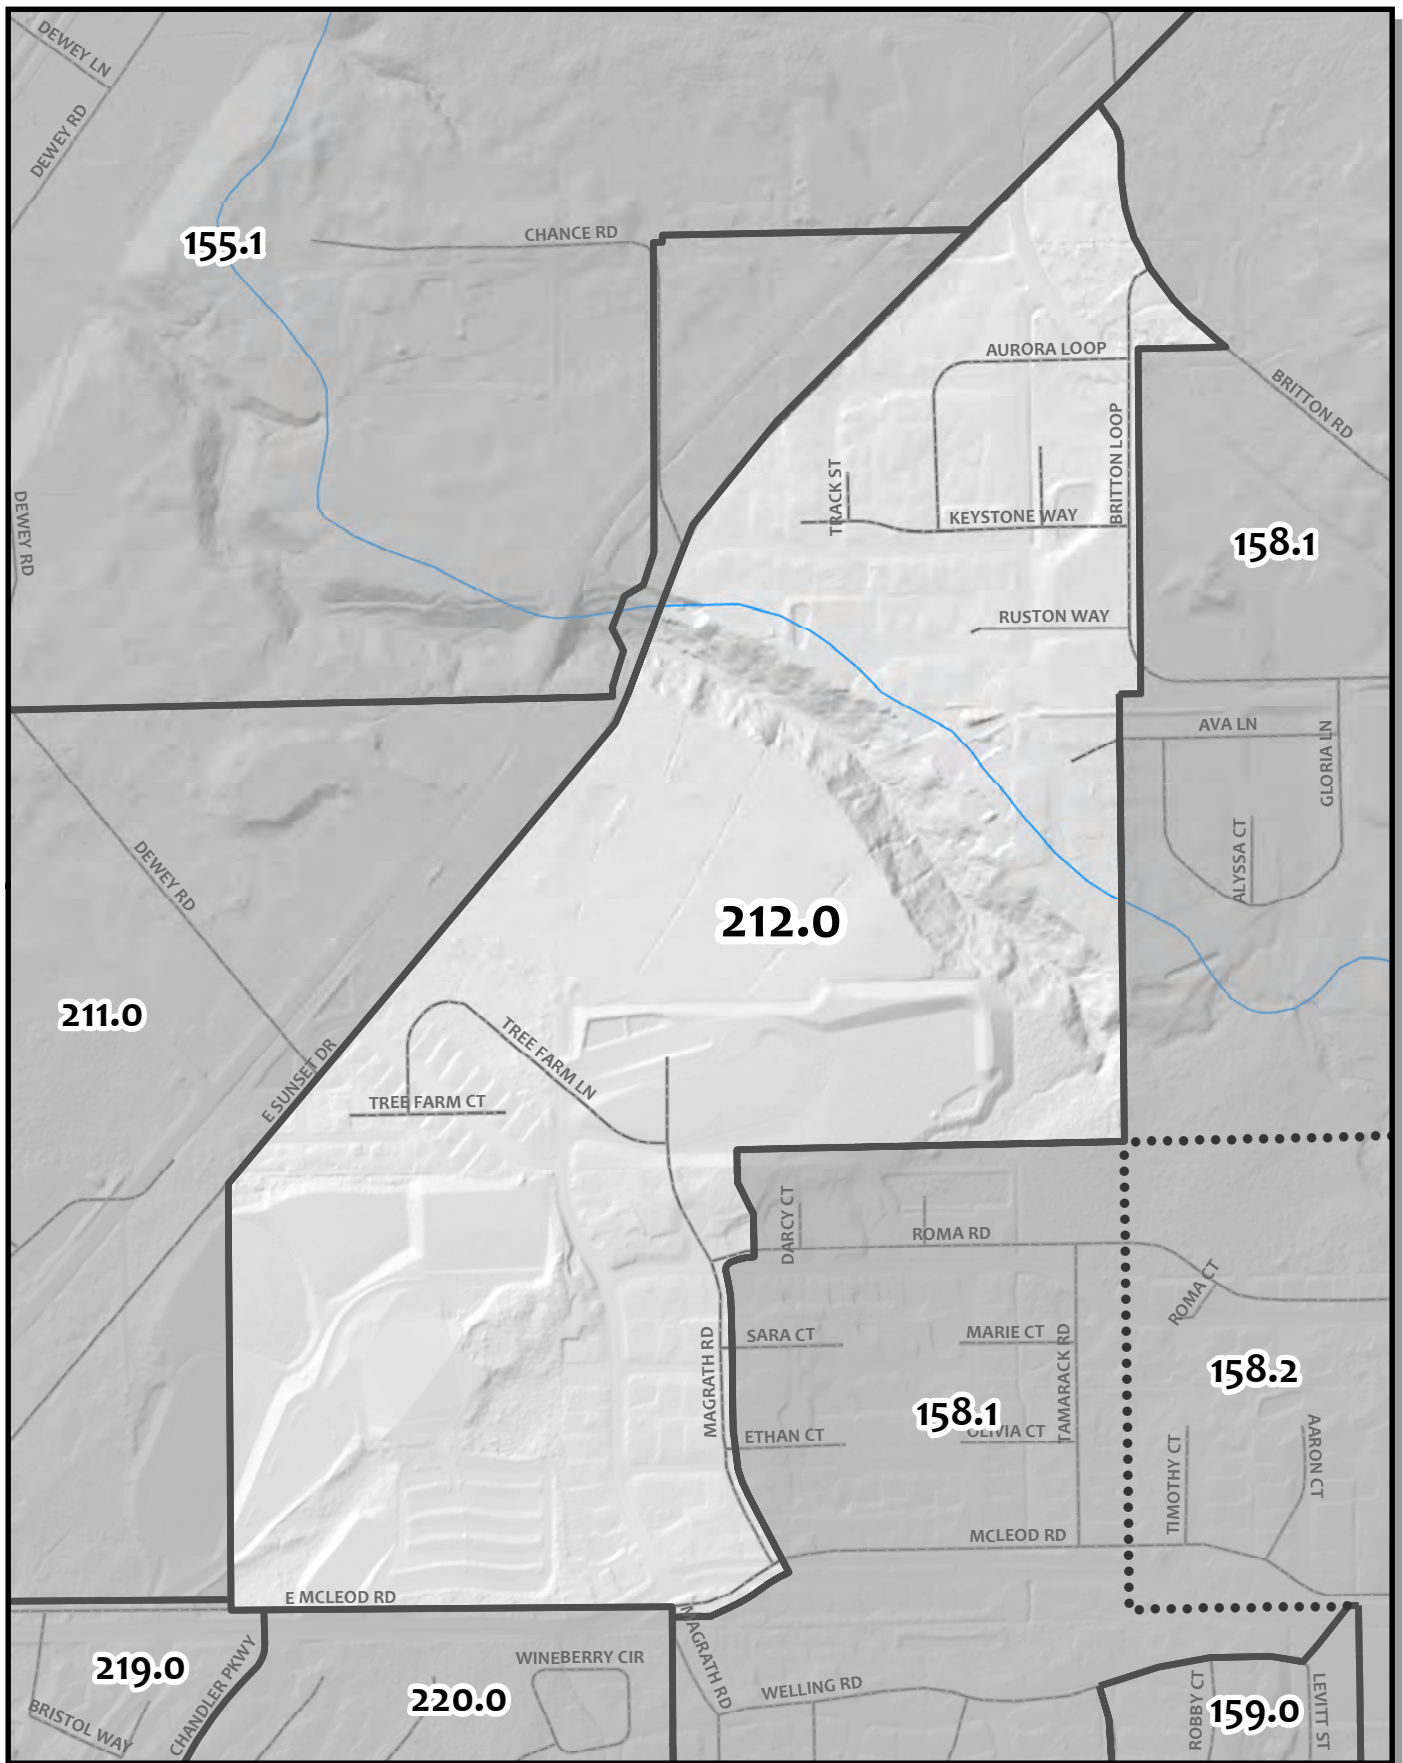

Whatcom County Precinct 212

City of Bellingham Ward 4

County Council District 3

Legislative District 40

Congressional District 2

0 110 220 440 Feet