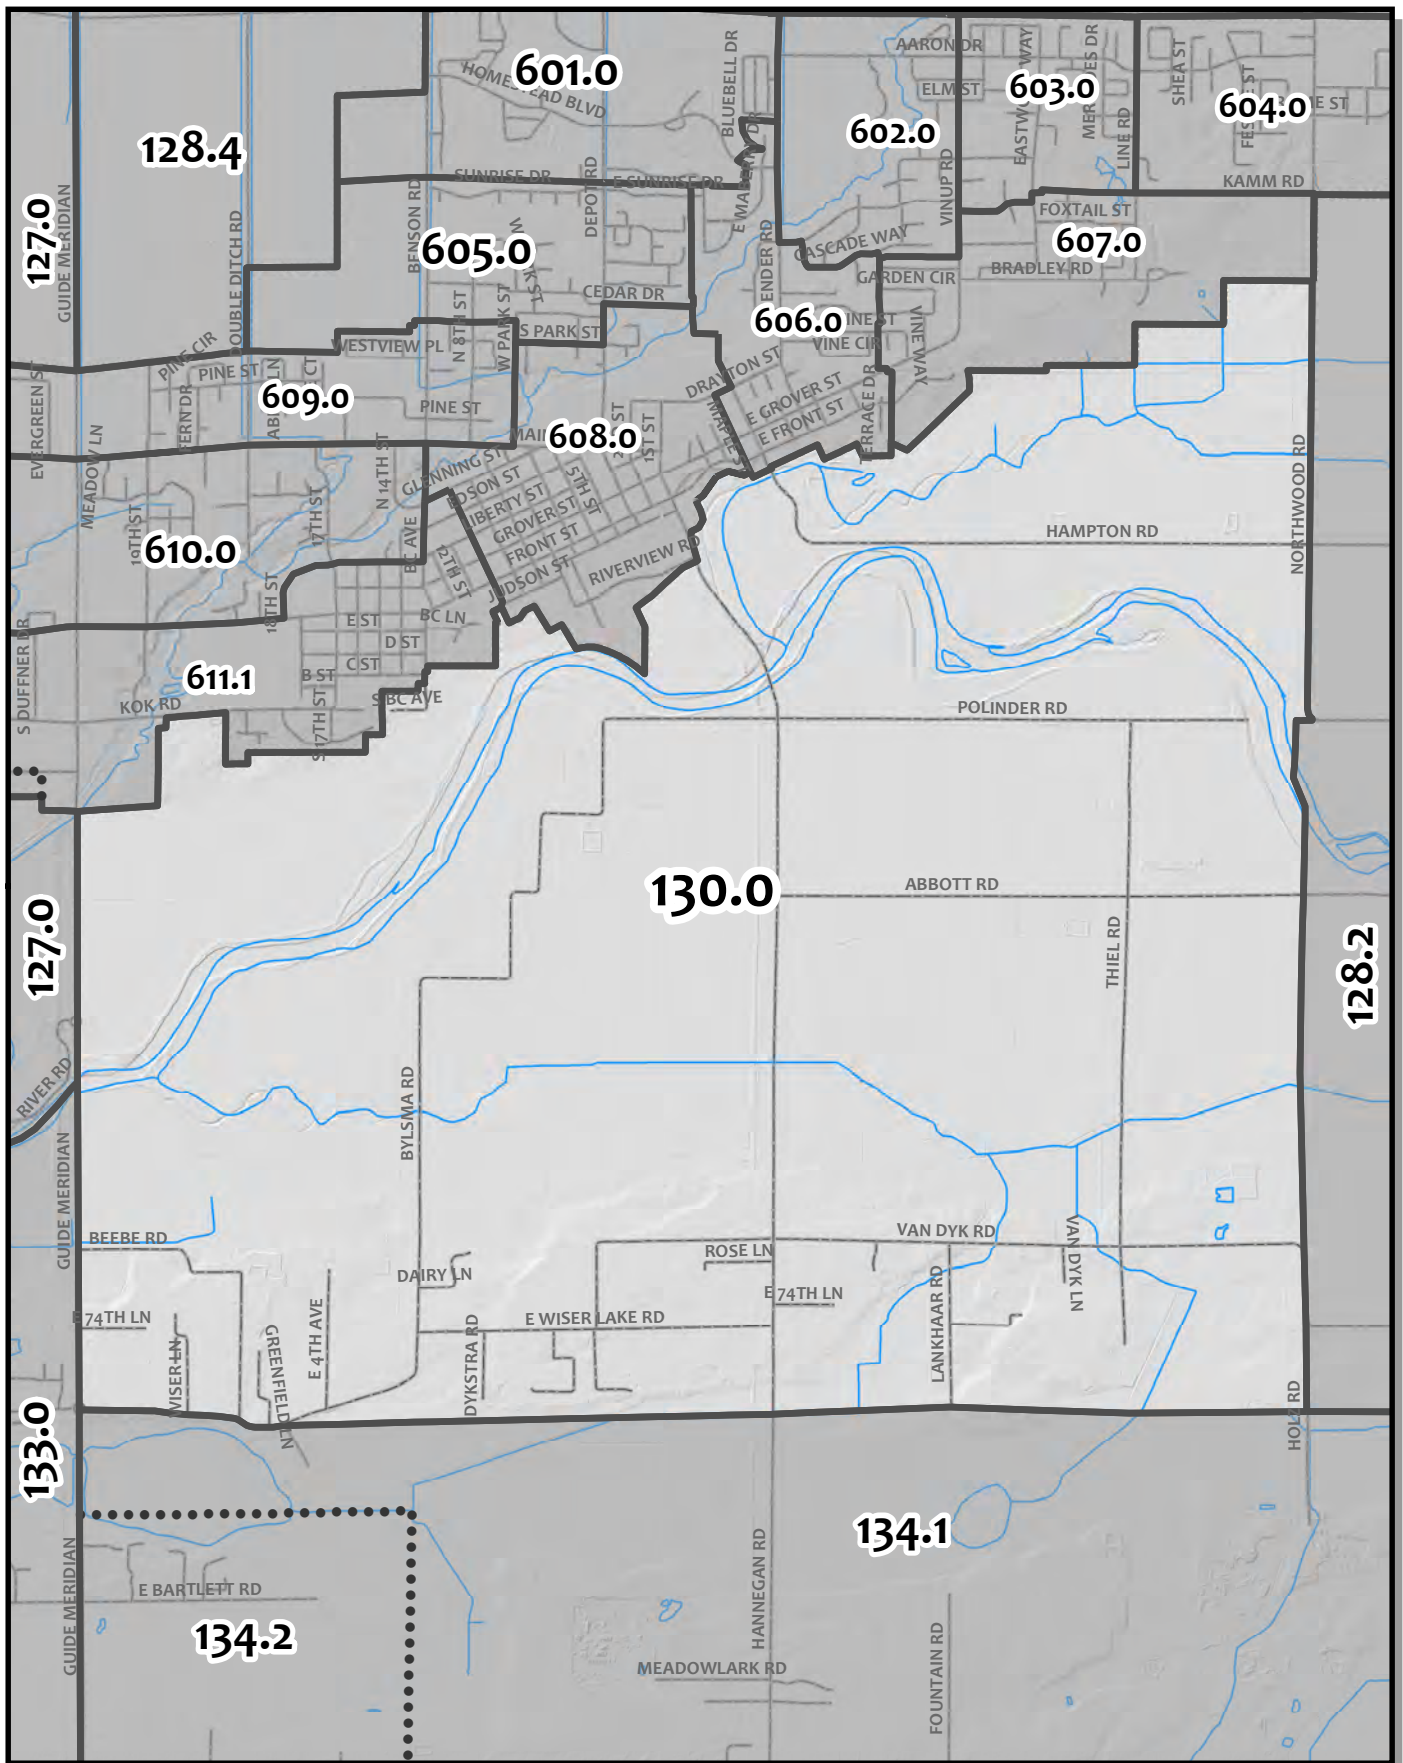

Whatcom County Precinct 130

County Council District 4
Legislative District 42
Congressional District 2