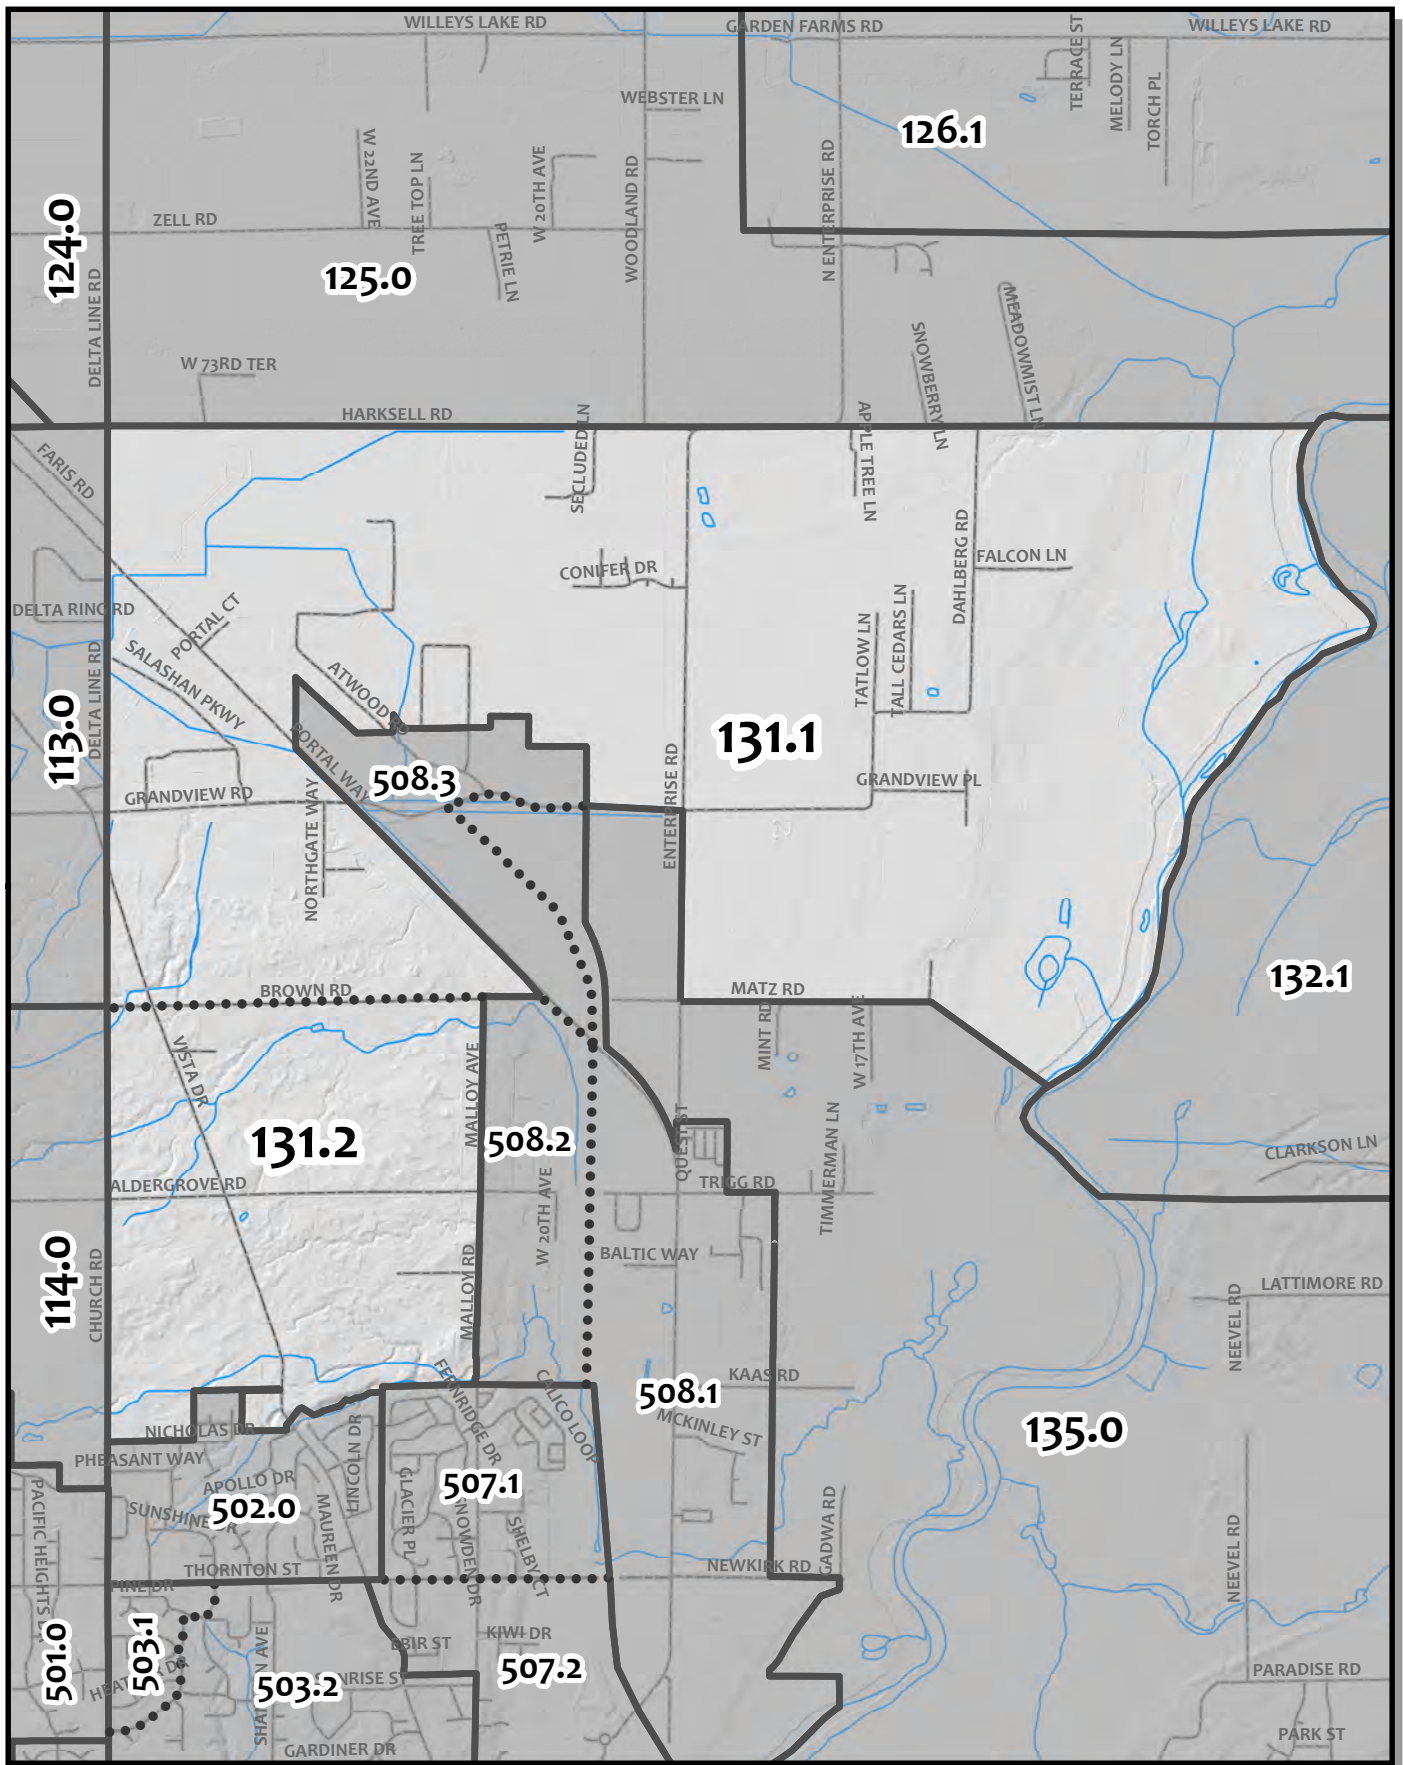

Whatcom County Precinct 131

County Council District 4
Legislative District 42
Congressional District 2

0 500 1,000 2,000 Feet