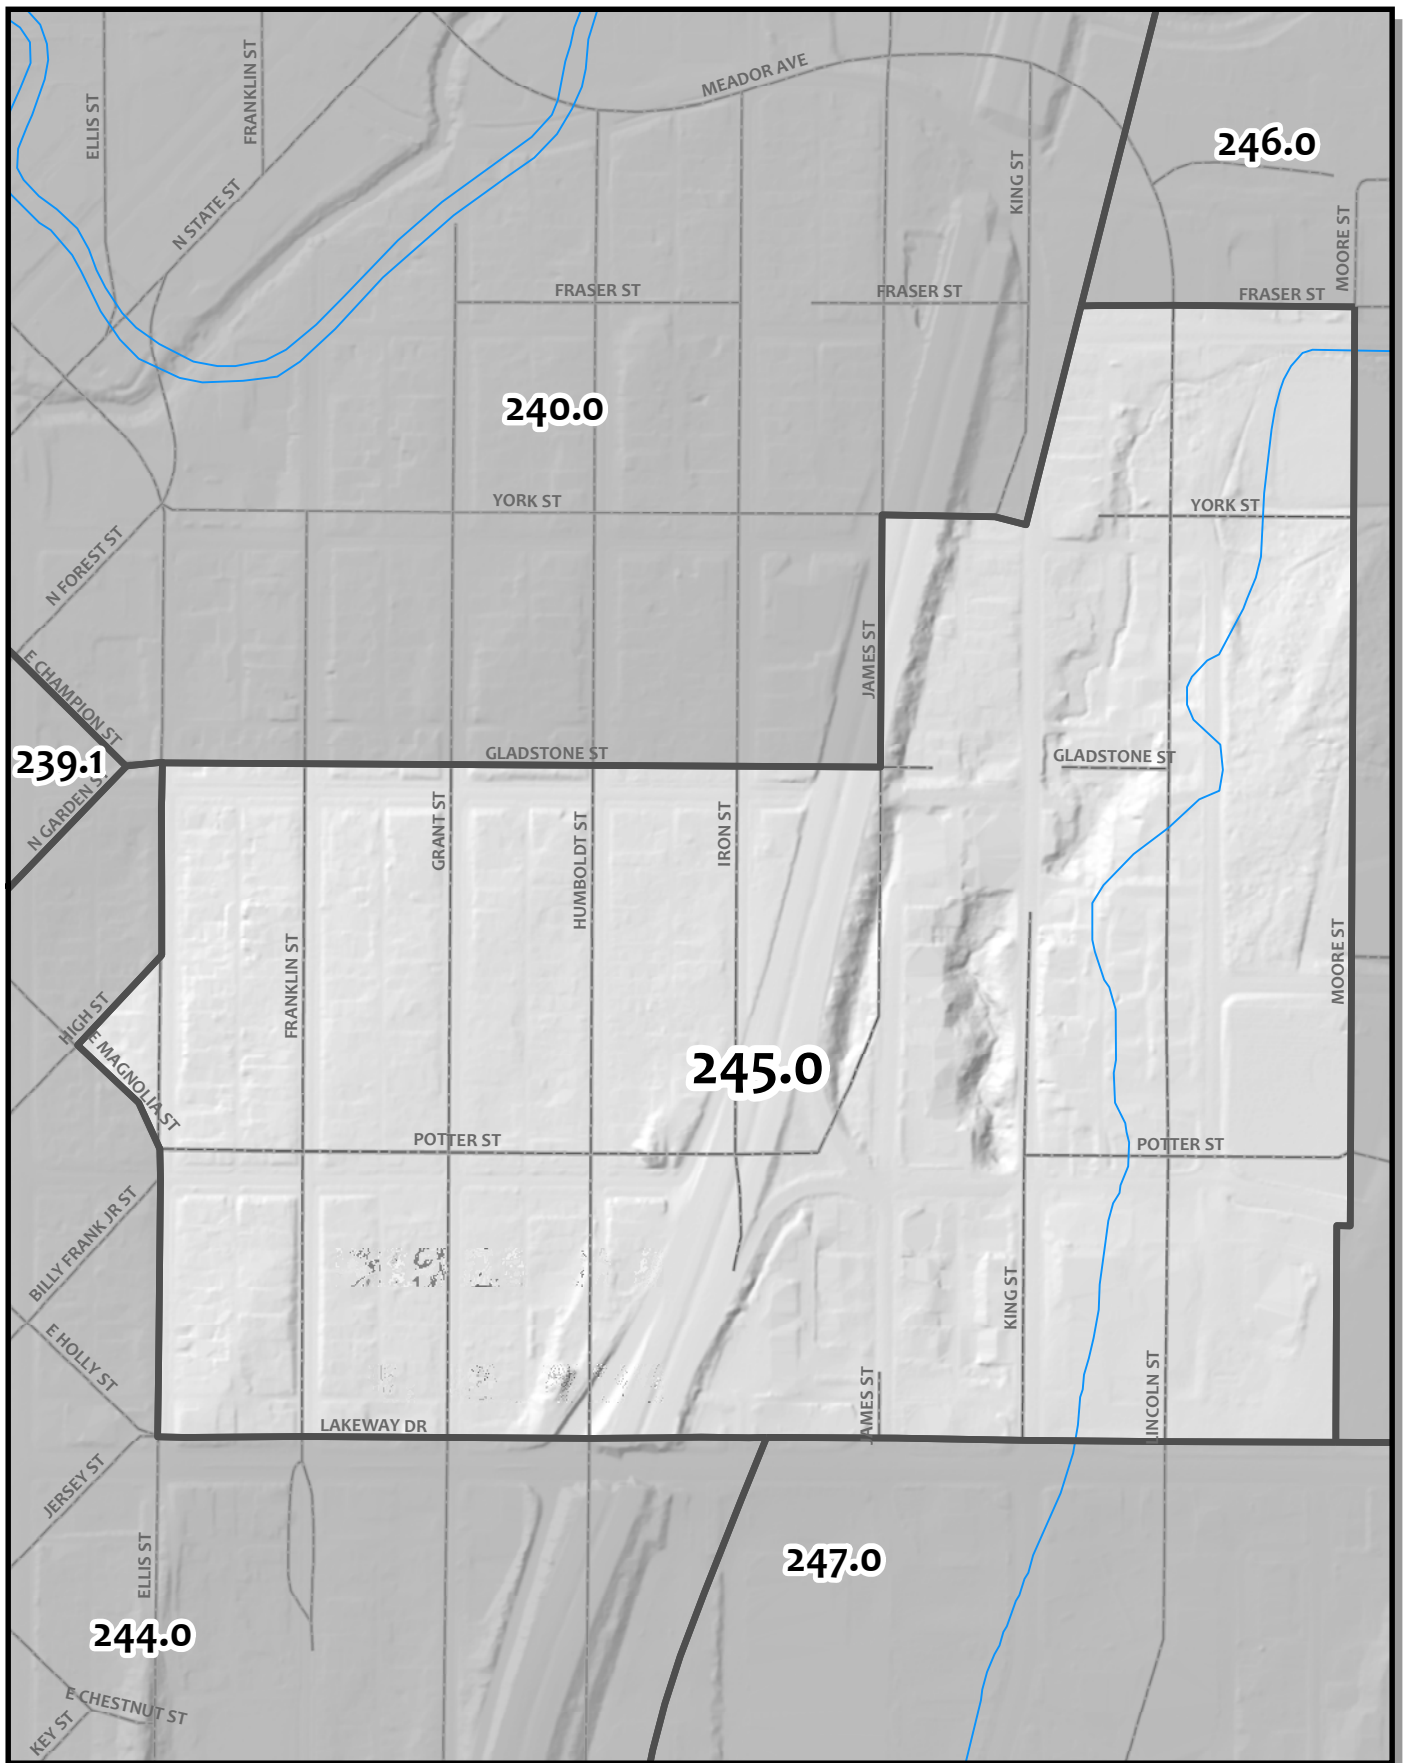

Whatcom County Precinct 245

City of Bellingham Ward 3
County Council District 1
Legislative District 40
Congressional District 2

0 80 160 320 Feet