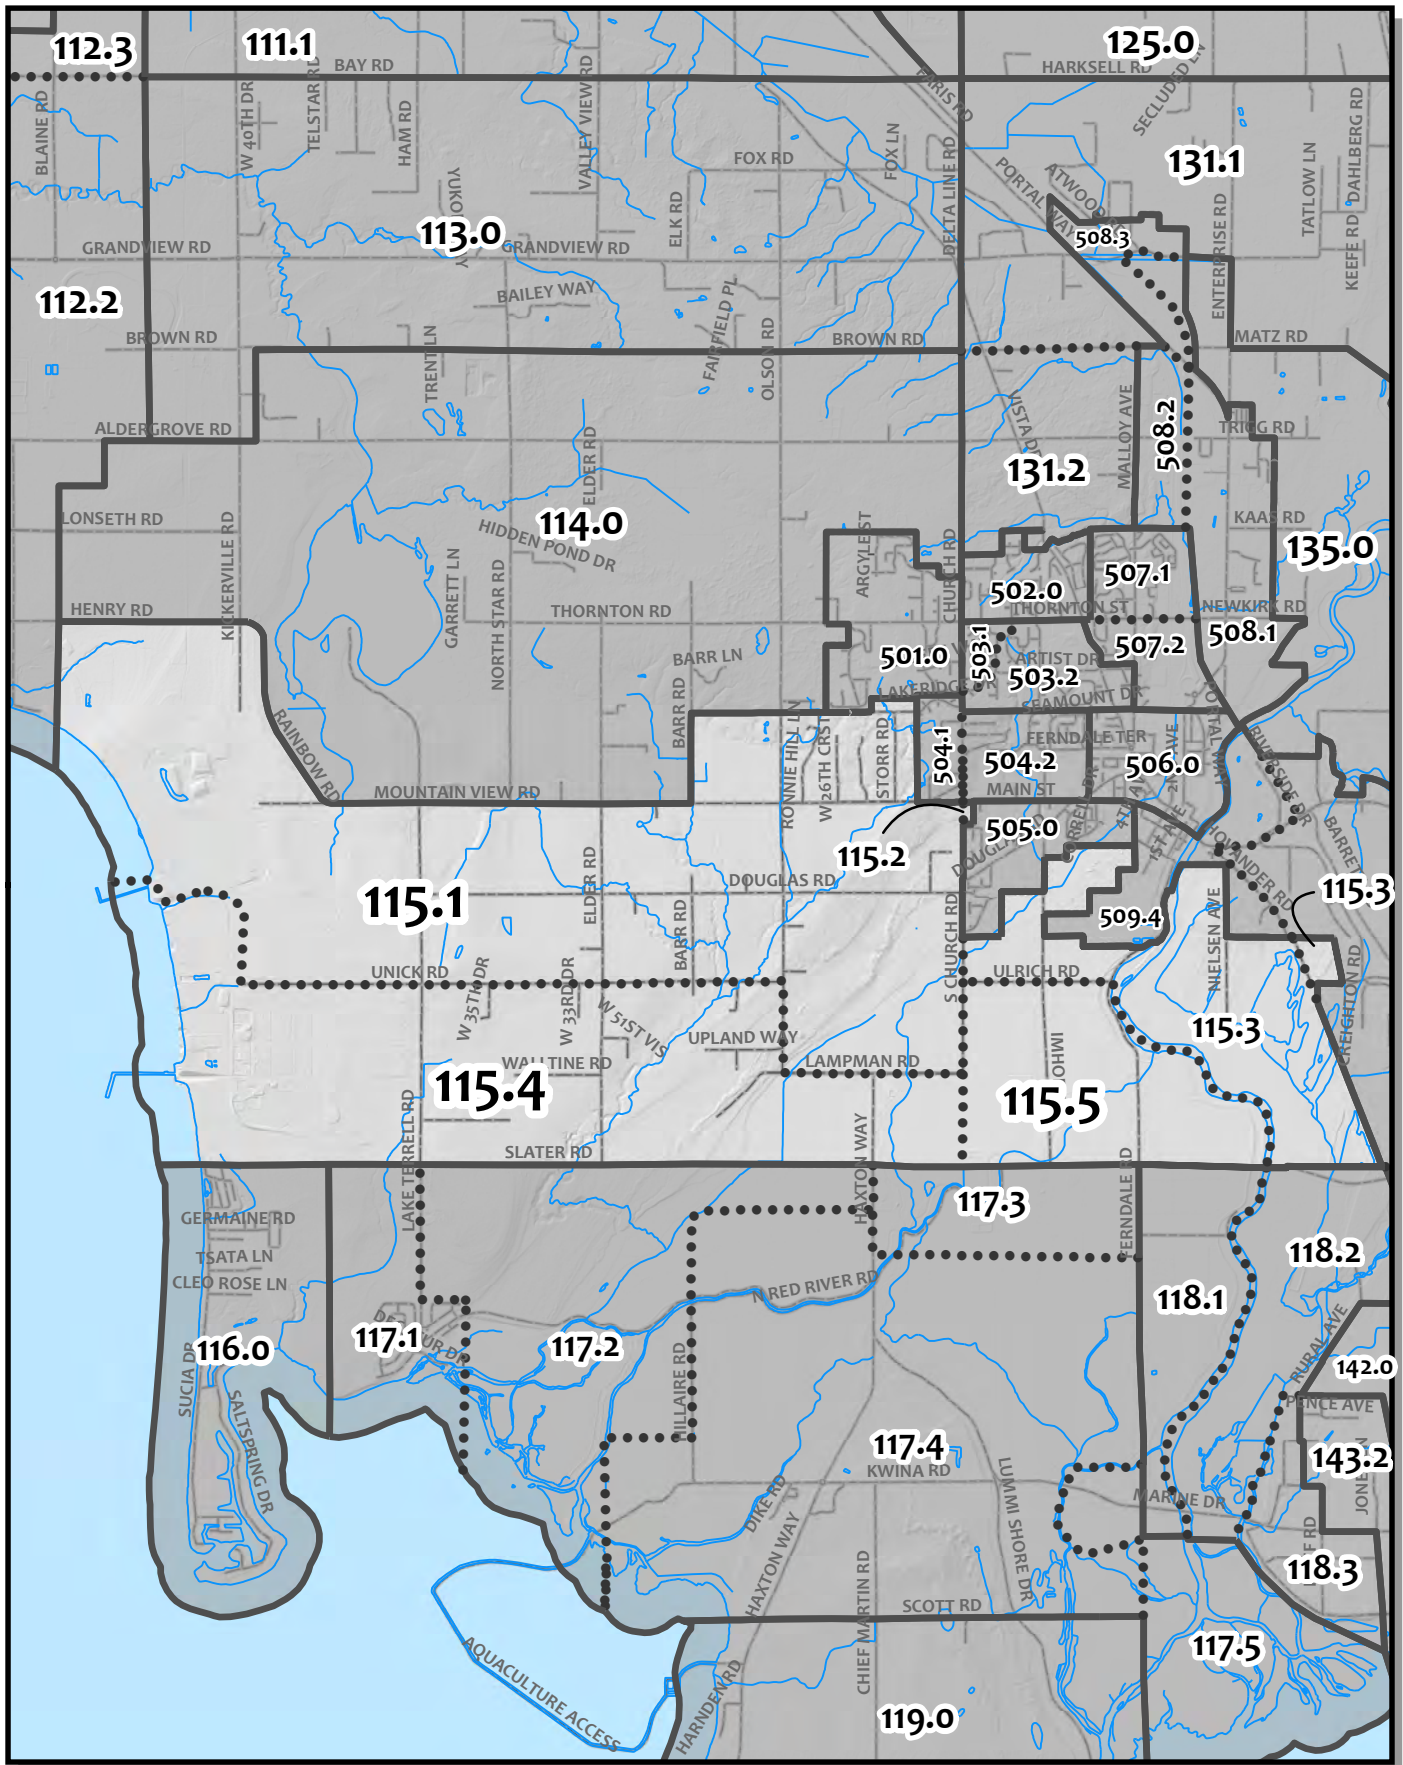

Whatcom County Precinct 115

County Council District 5
Legislative District 42
Congressional District 2

0 1,100 2,200 4,400 Feet