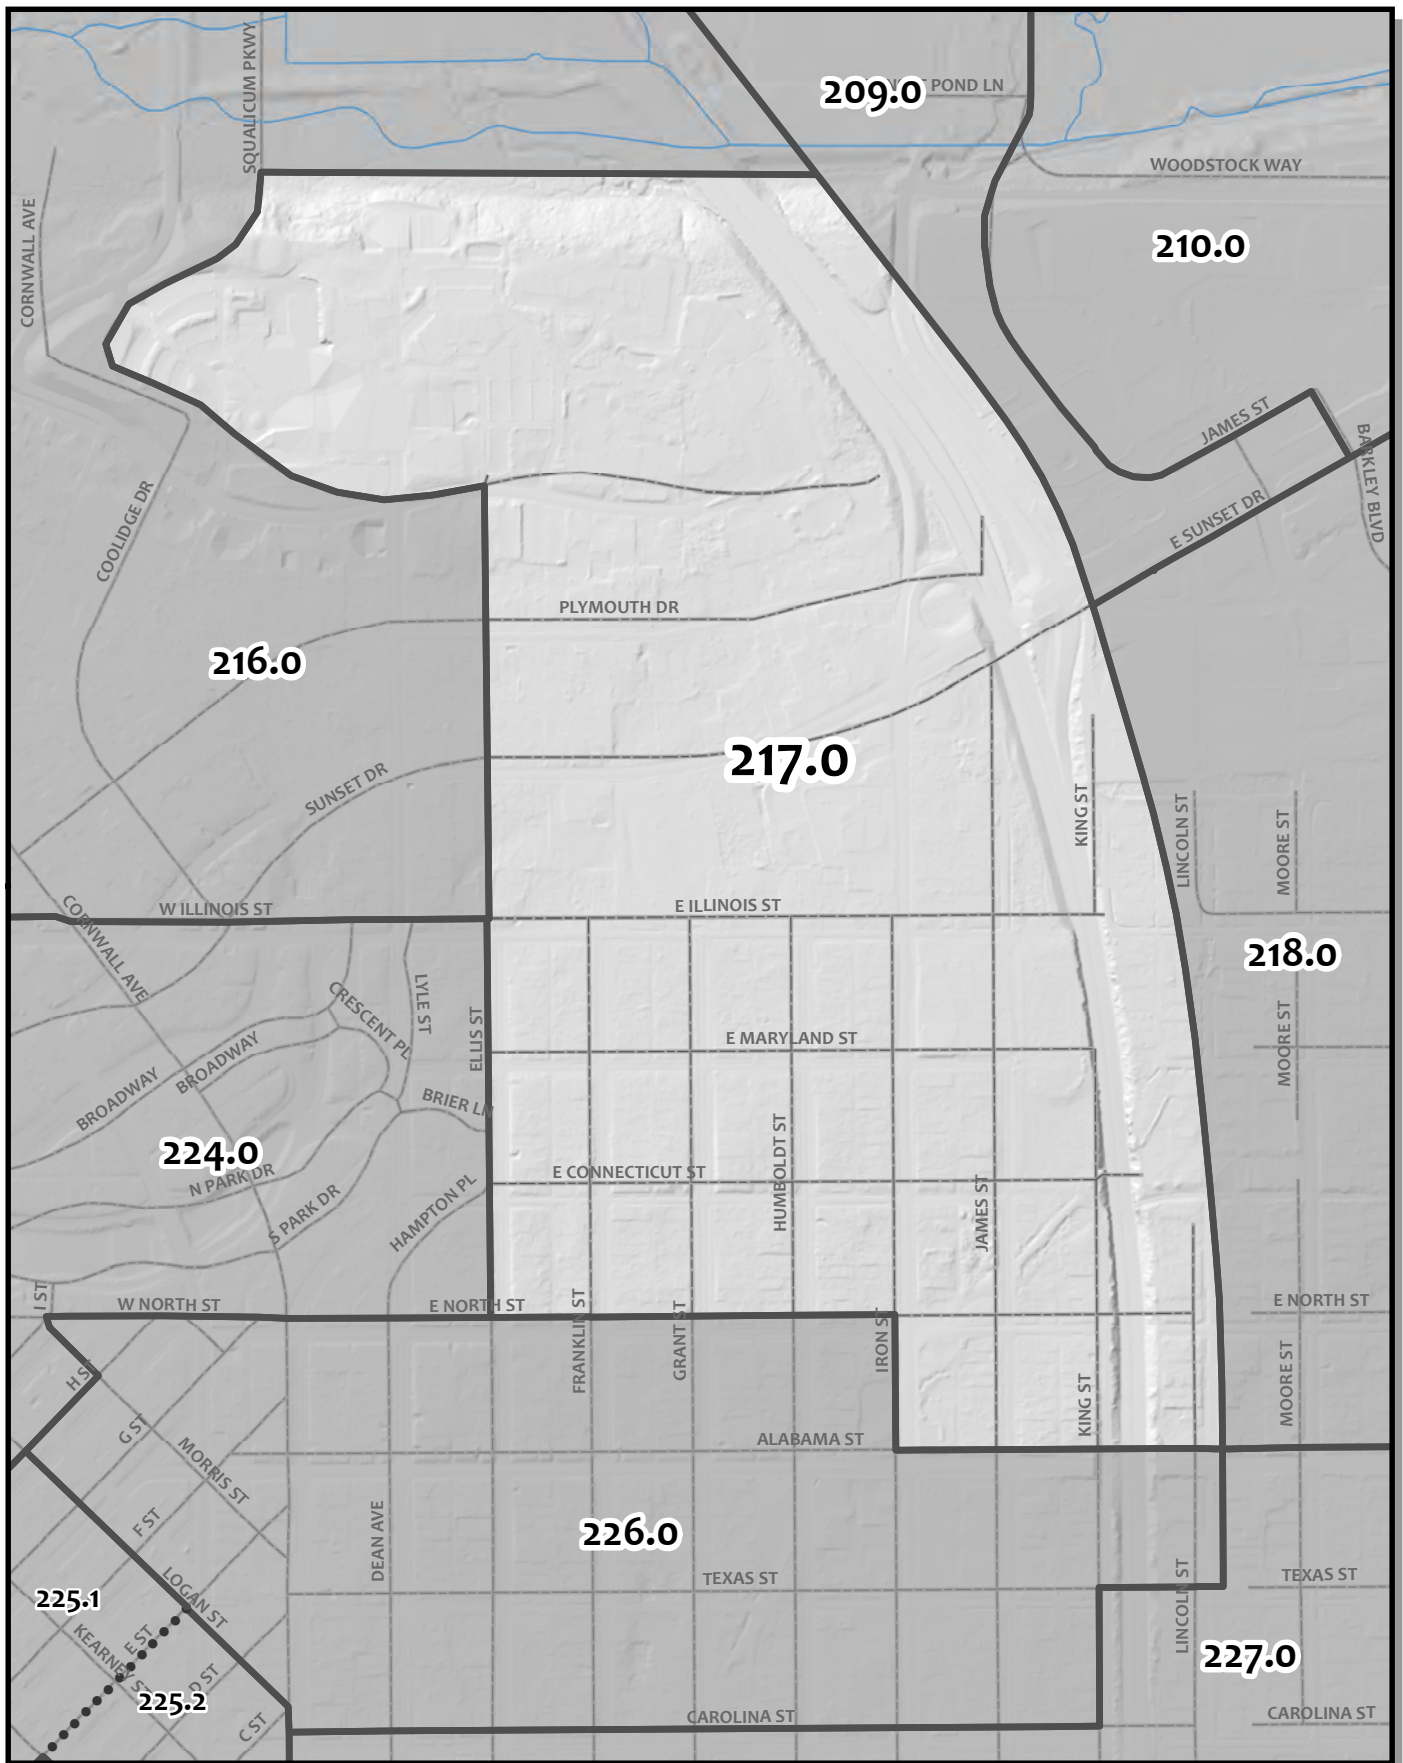

Whatcom County Precinct 217

City of Bellingham Ward 2
County Council District 2
Legislative District 42
Congressional District 2

0 130 260 520 Feet