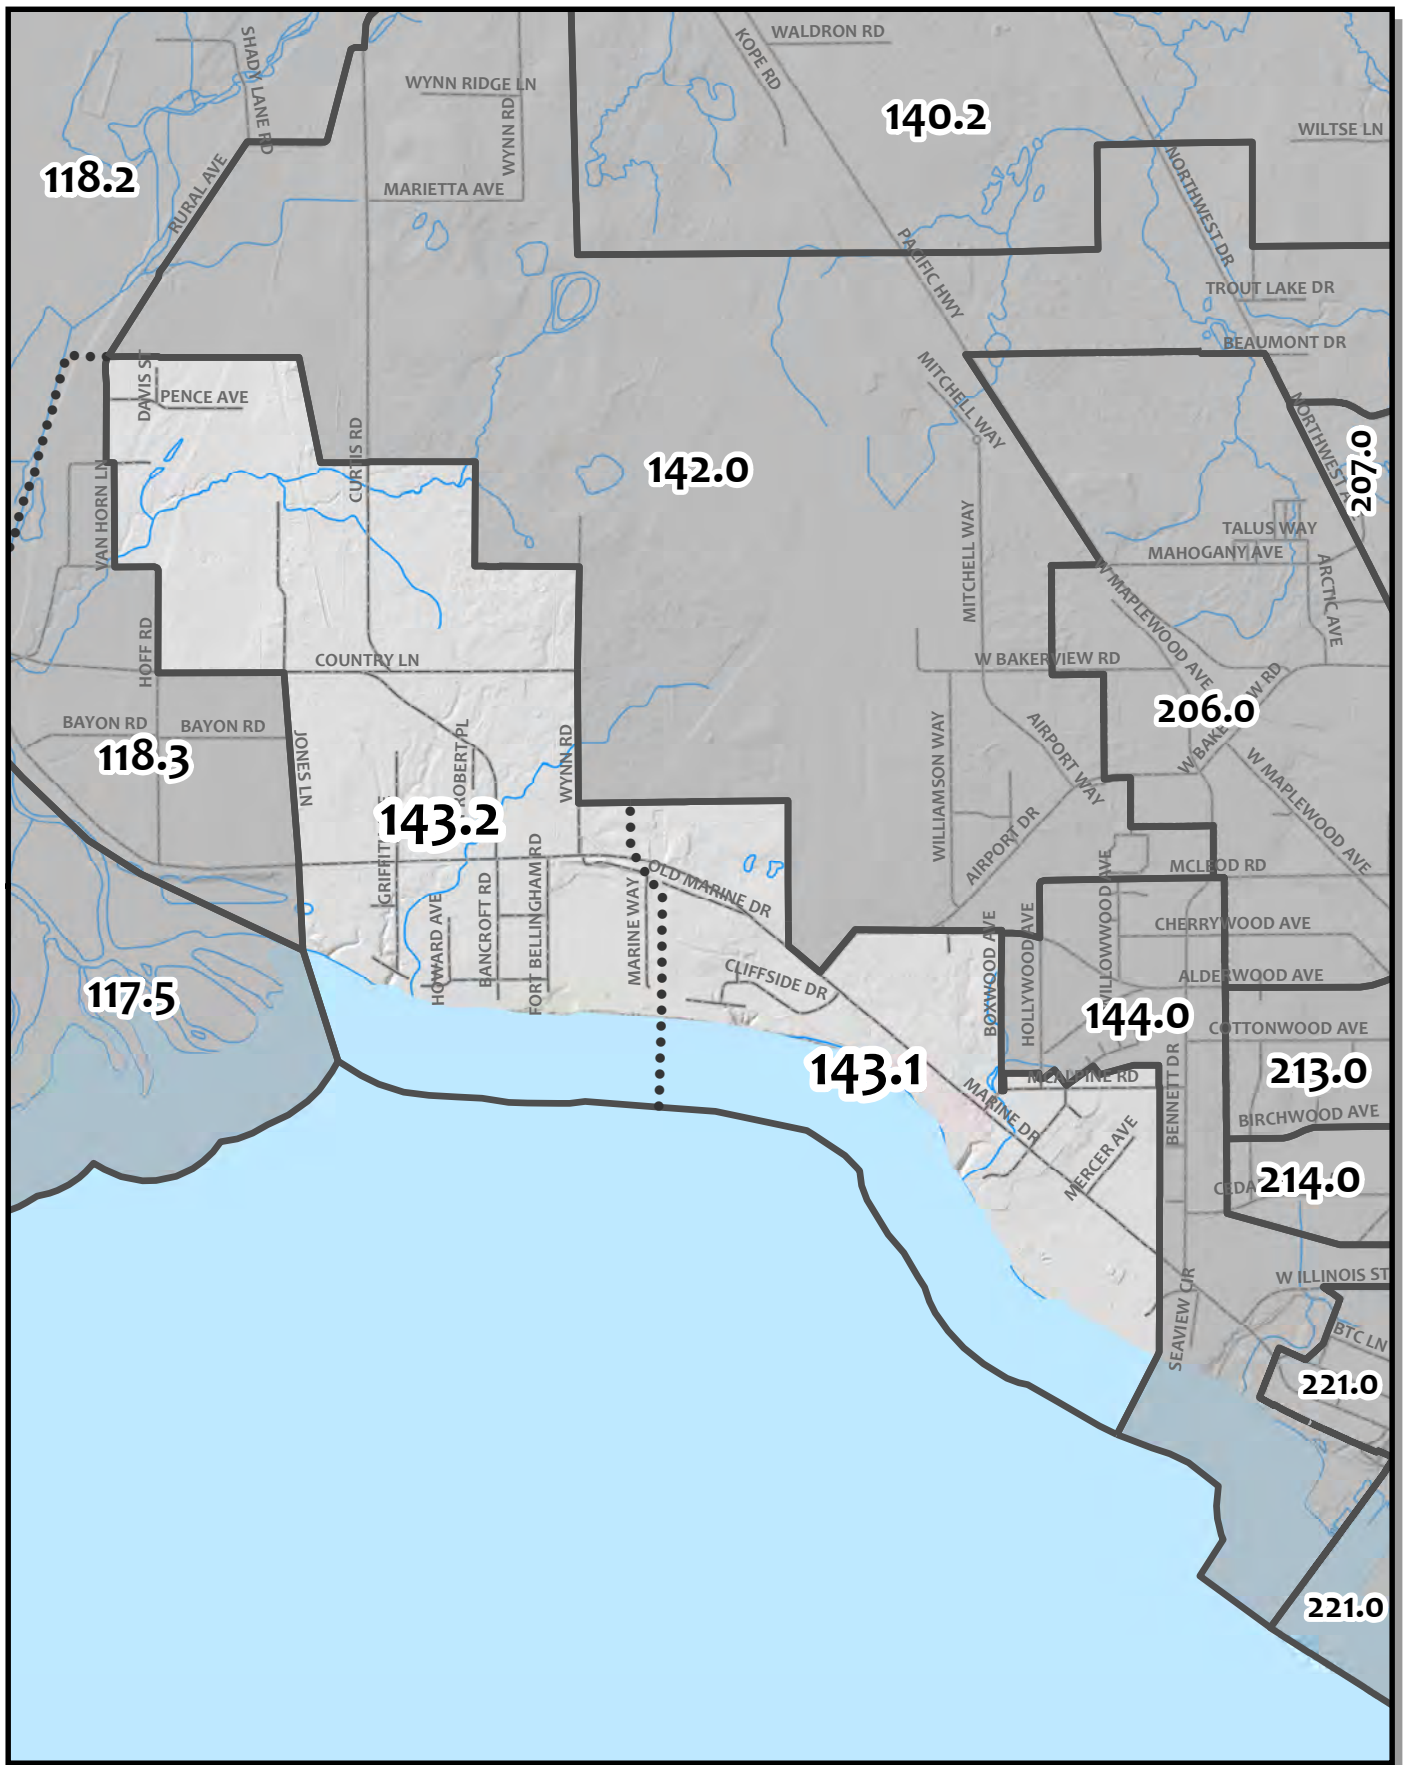

Whatcom County Precinct 143

County Council District 4
Legislative District 42
Congressional District 2