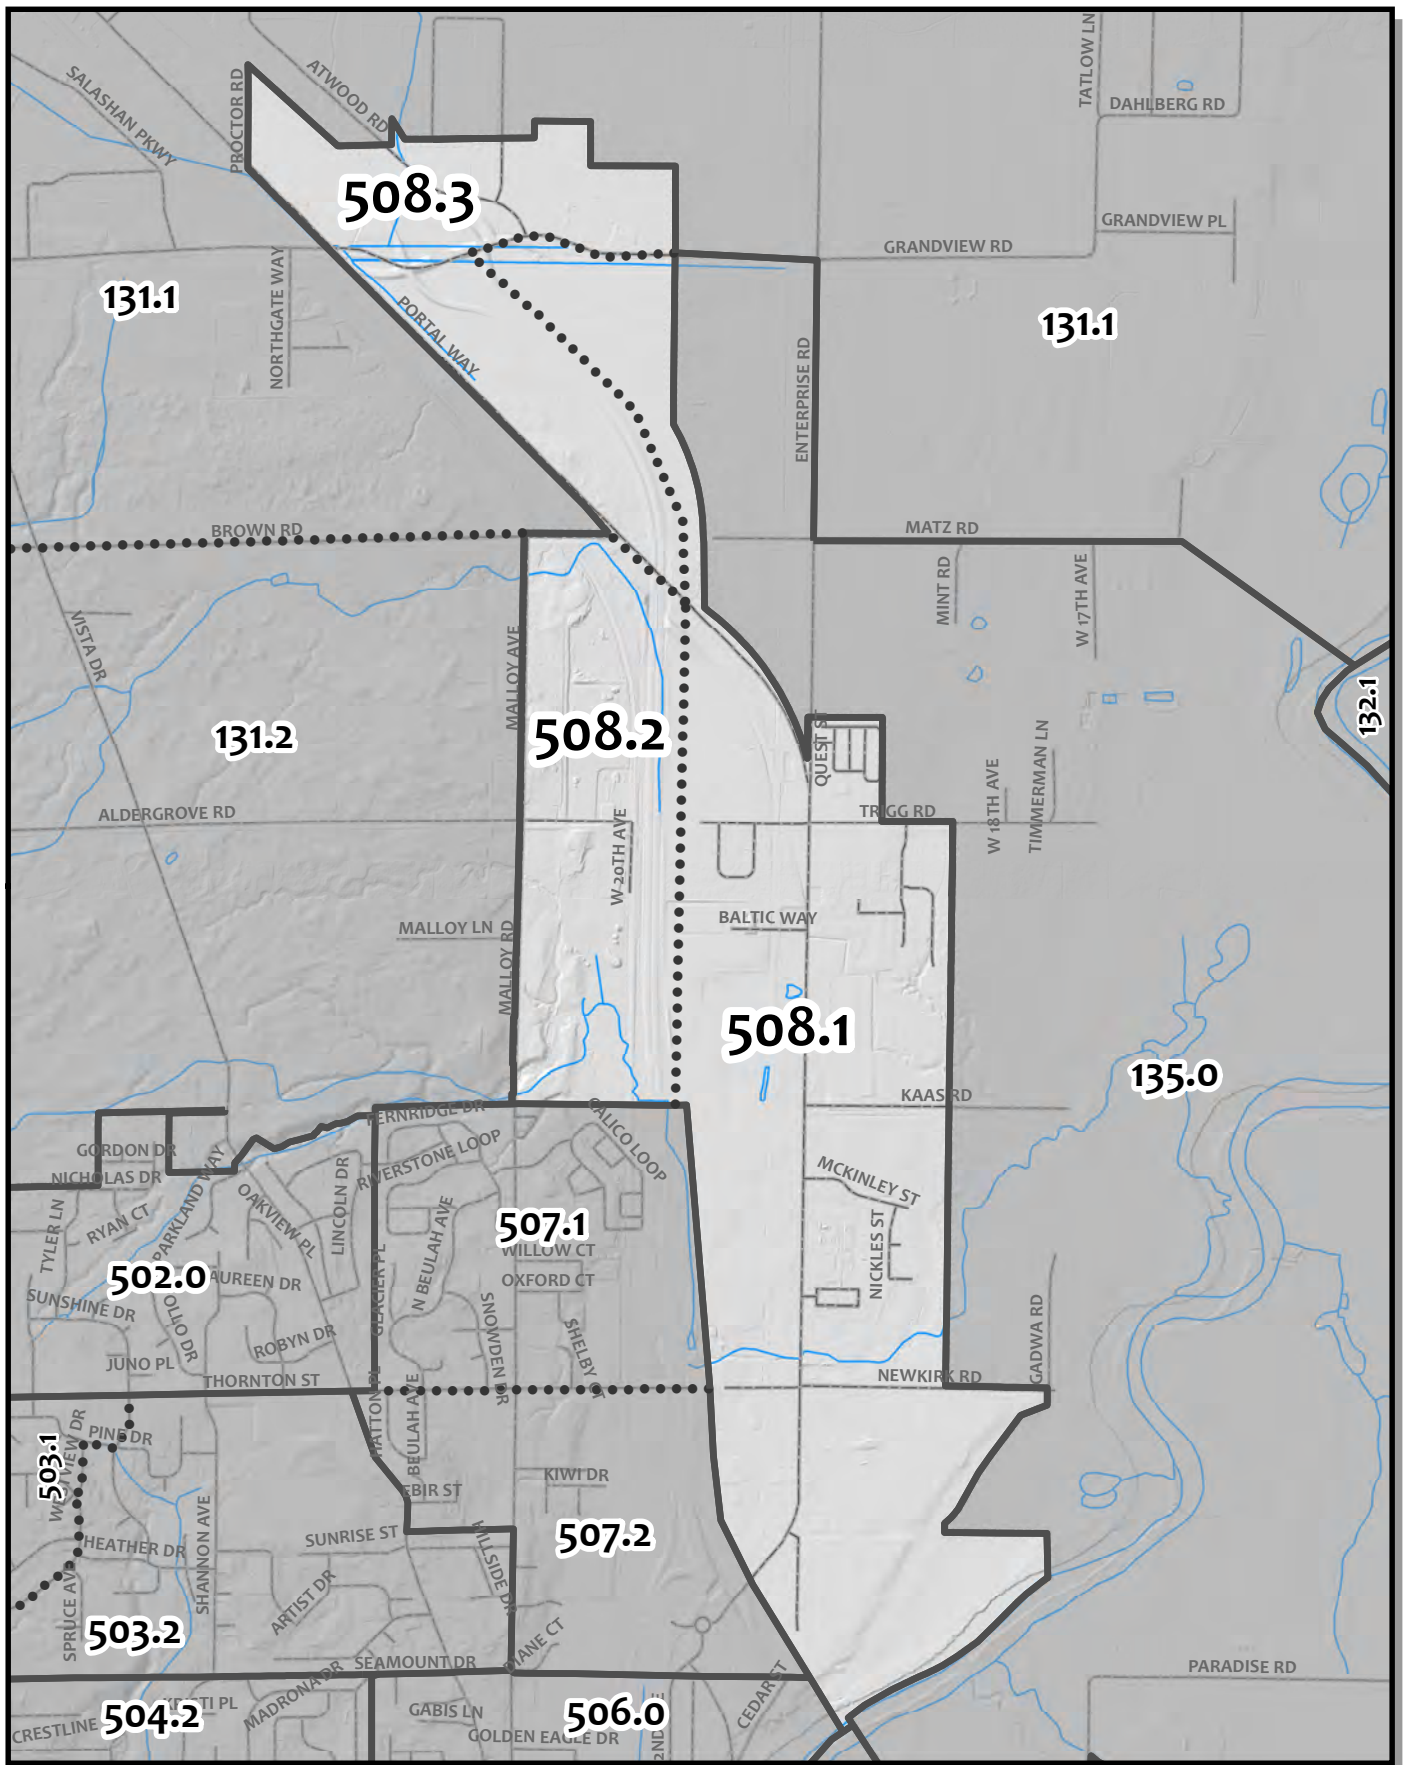

Whatcom County Precinct 508

County Council District 5
Legislative District 42
Congressional District 2