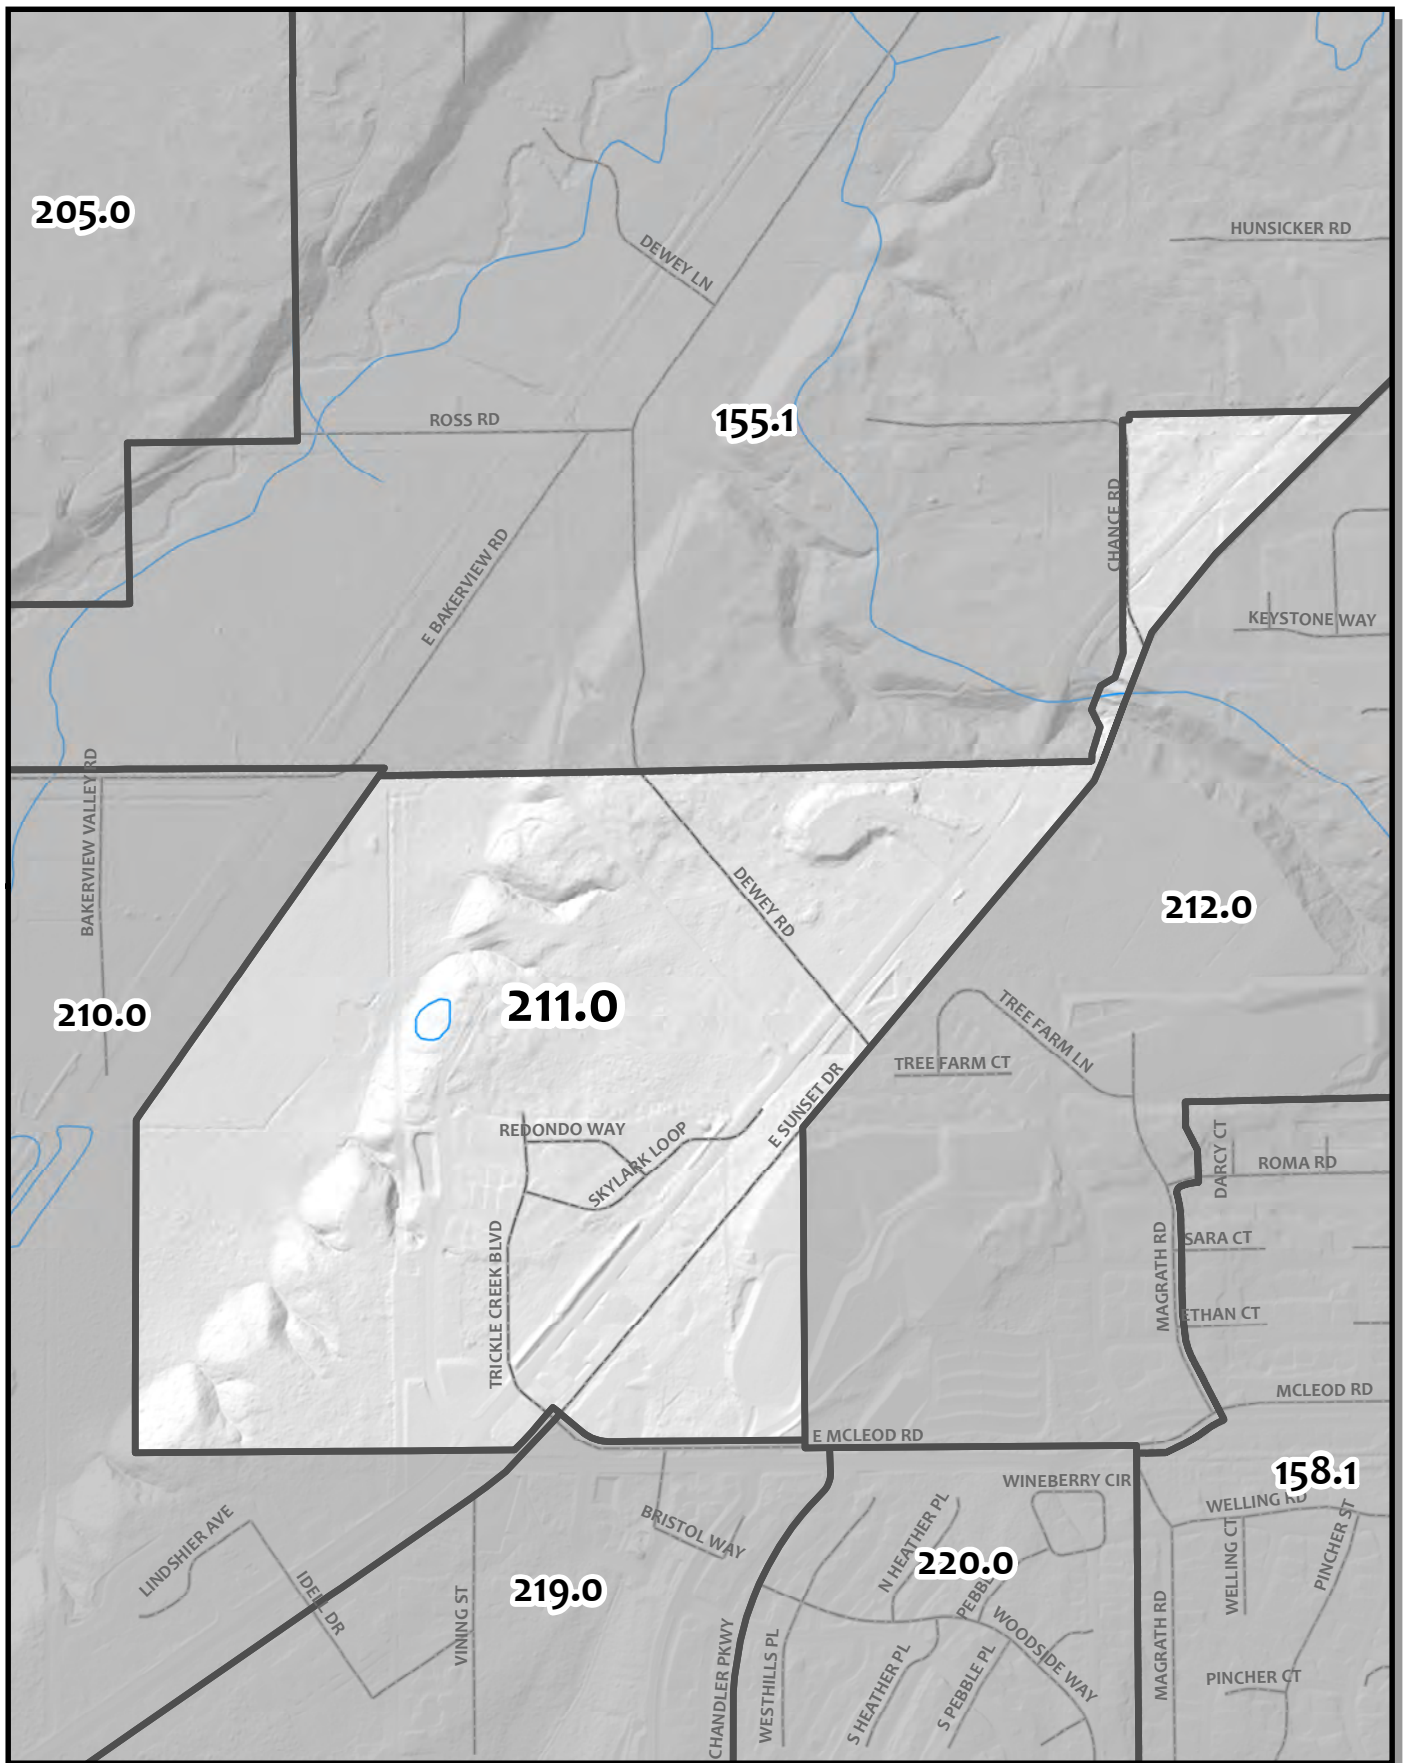

Whatcom County Precinct 211
City of Bellingham Ward 2
County Council District 3
Legislative District 42
Congressional District 2