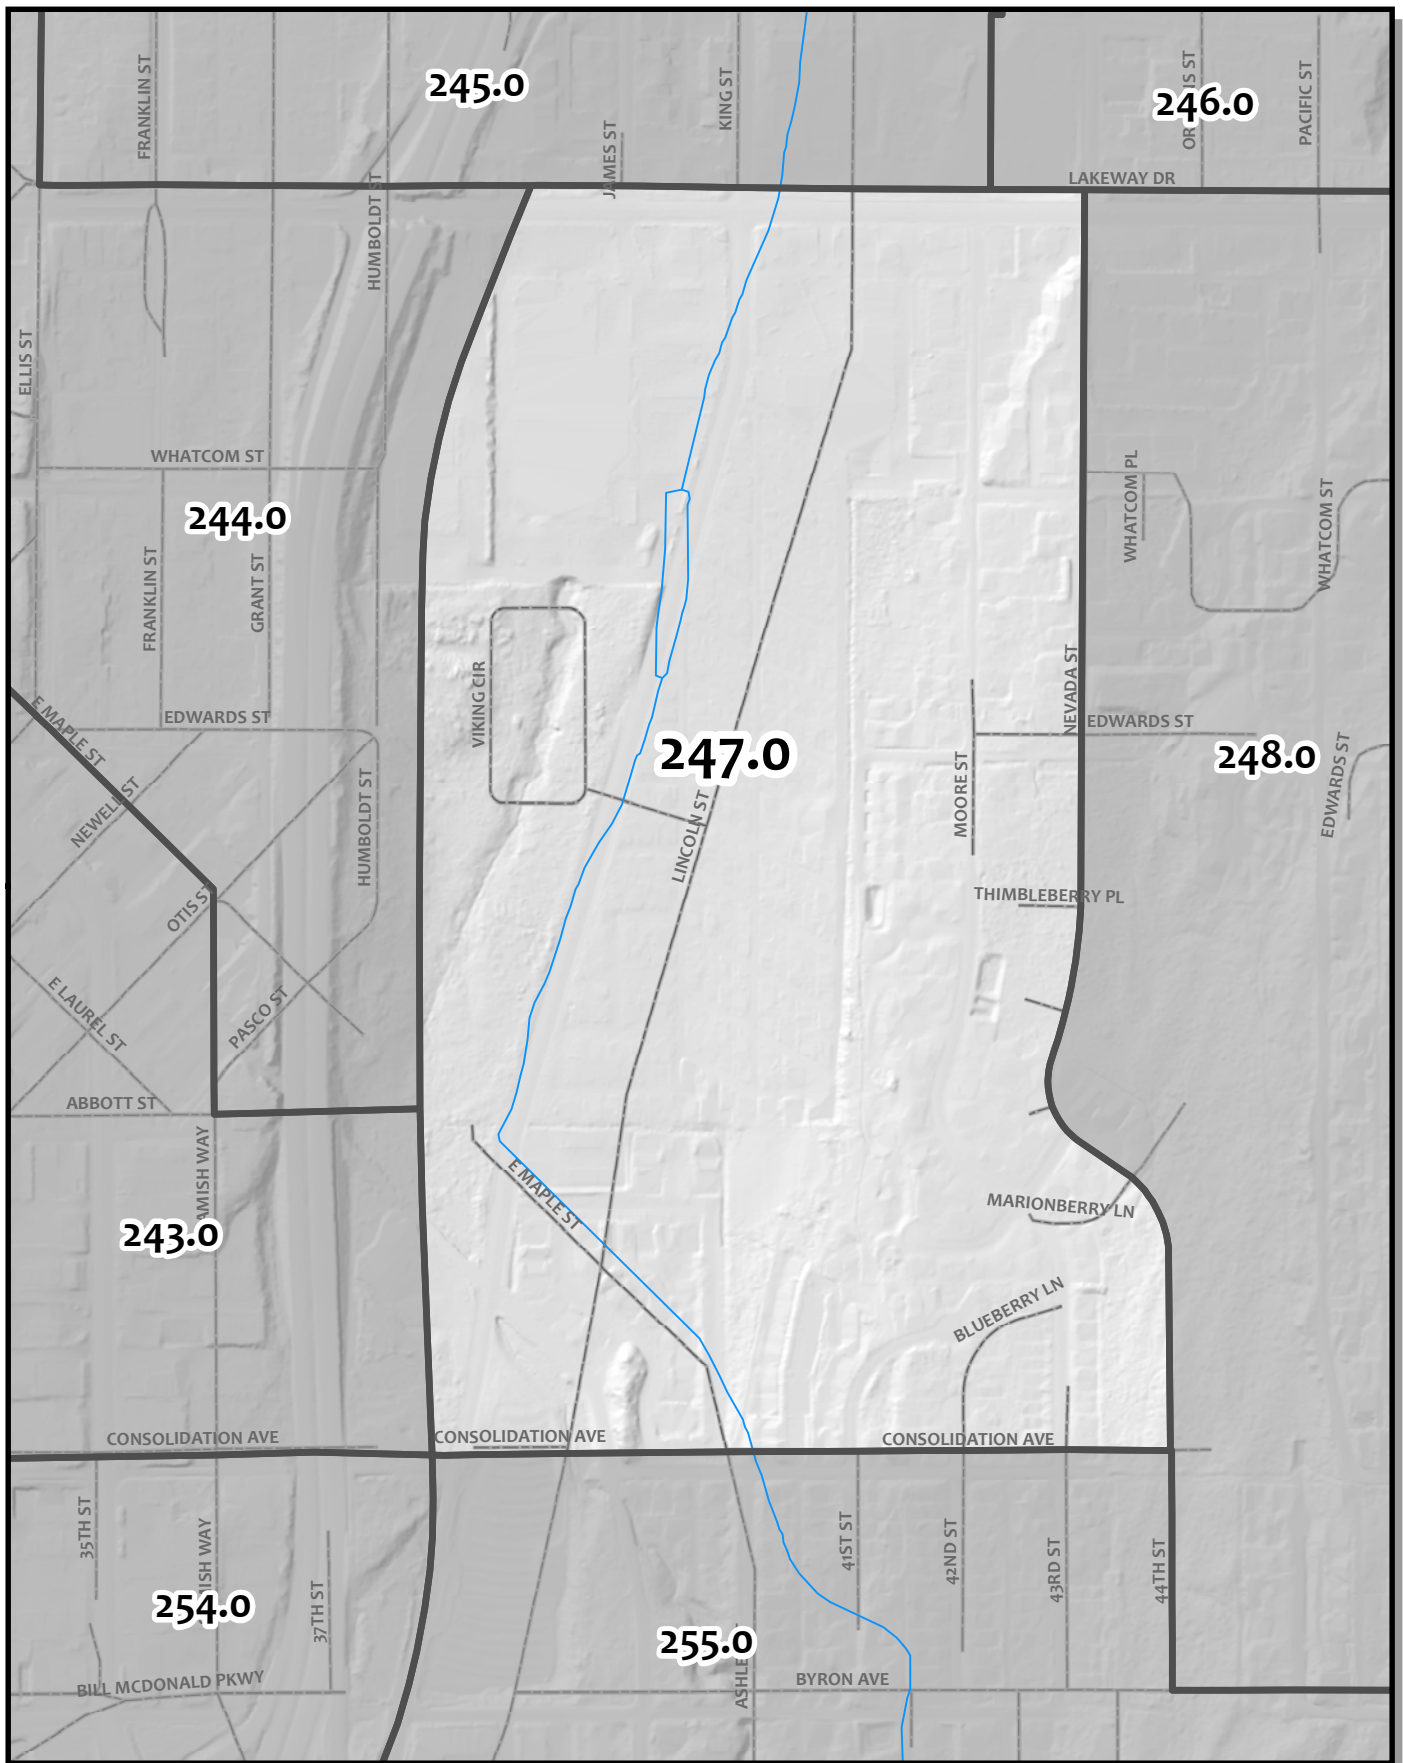

Whatcom County Precinct 247
City of Bellingham Ward 5
County Council District 1
Legislative District 40
Congressional District 2

0 105 210 420 Feet