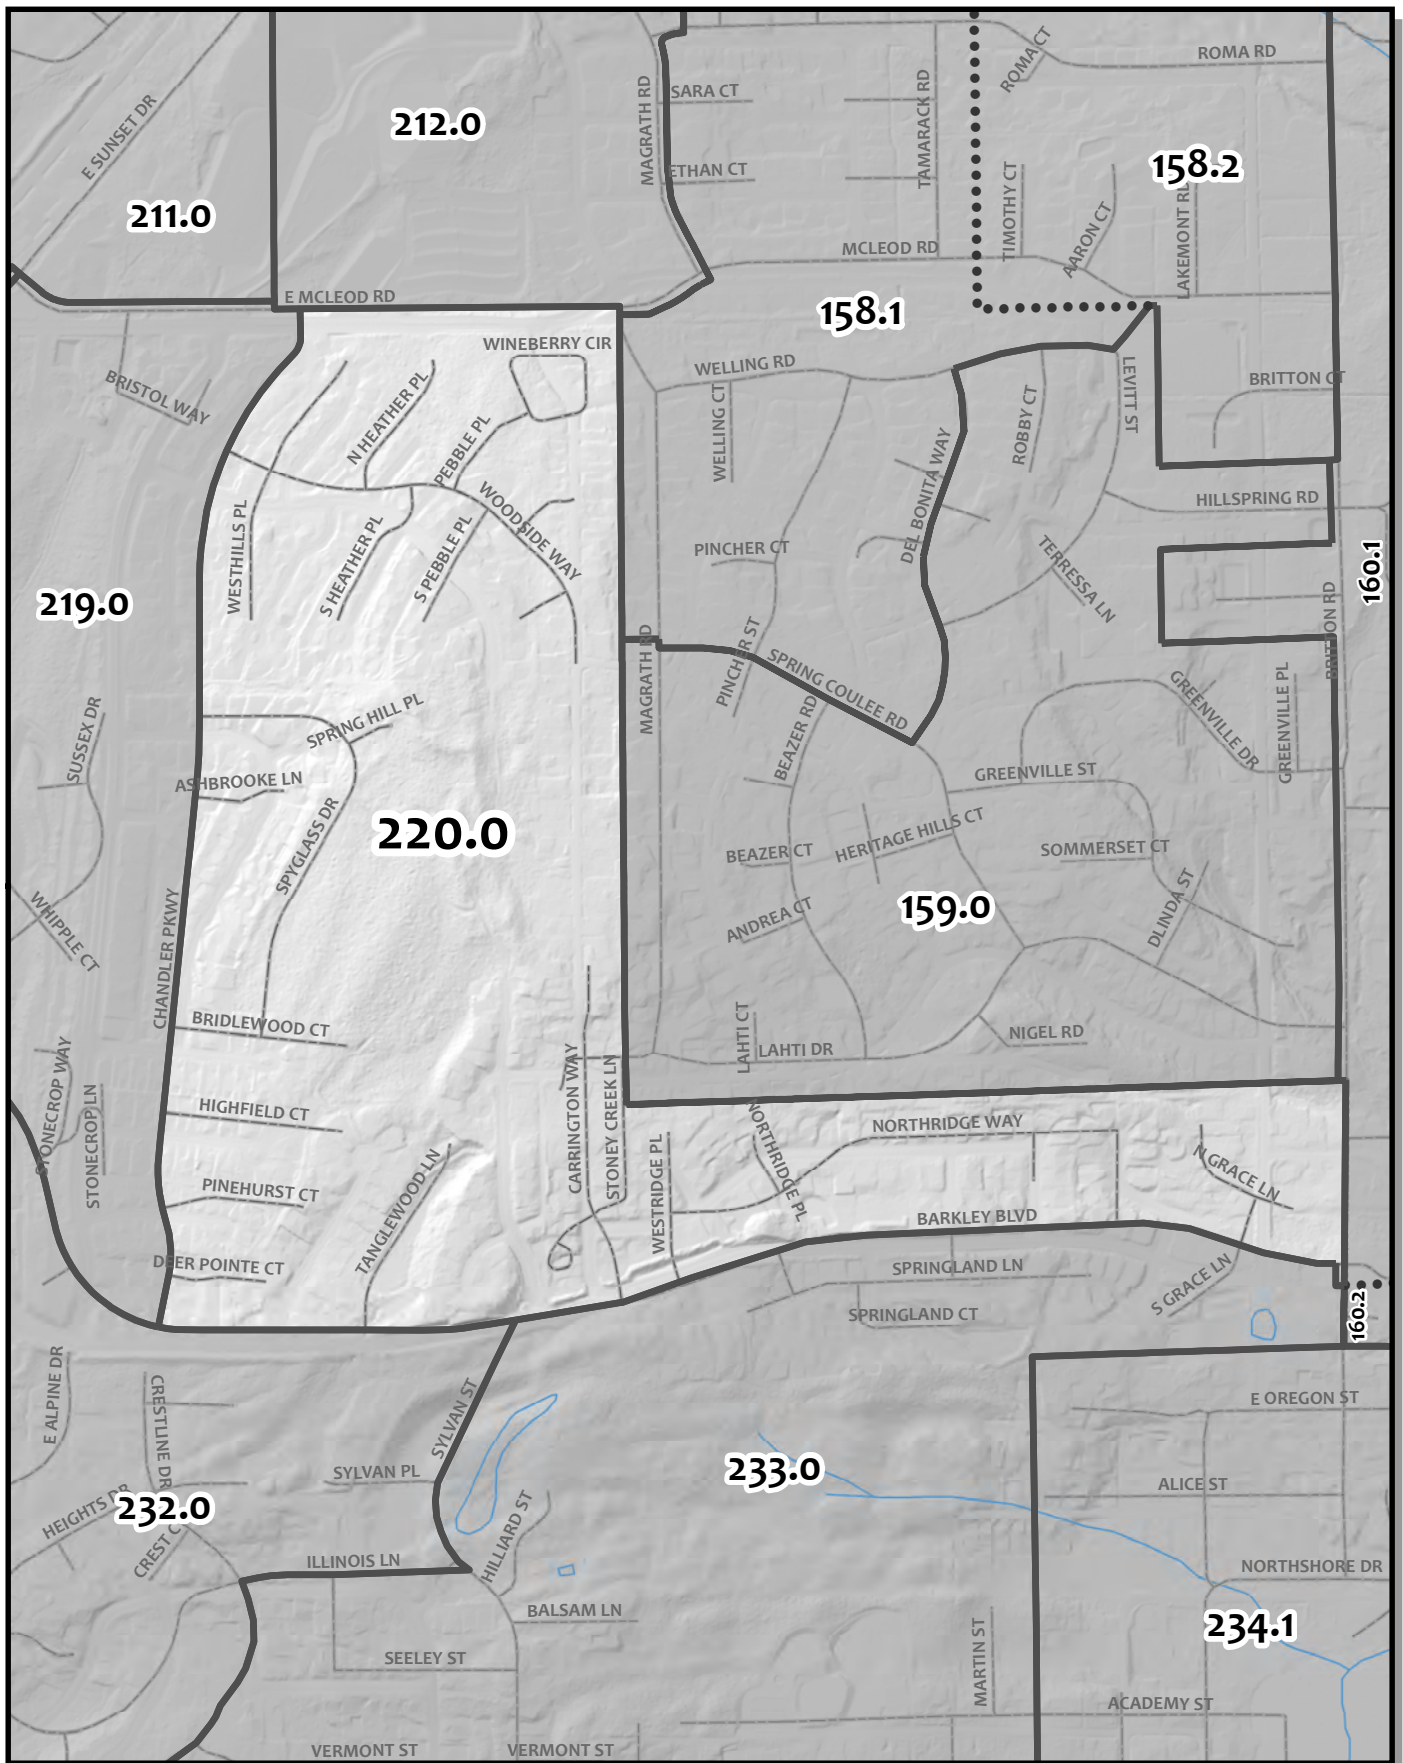

Whatcom County Precinct 220
City of Bellingham Ward 4
County Council District 2
Legislative District 40
Congressional District 2