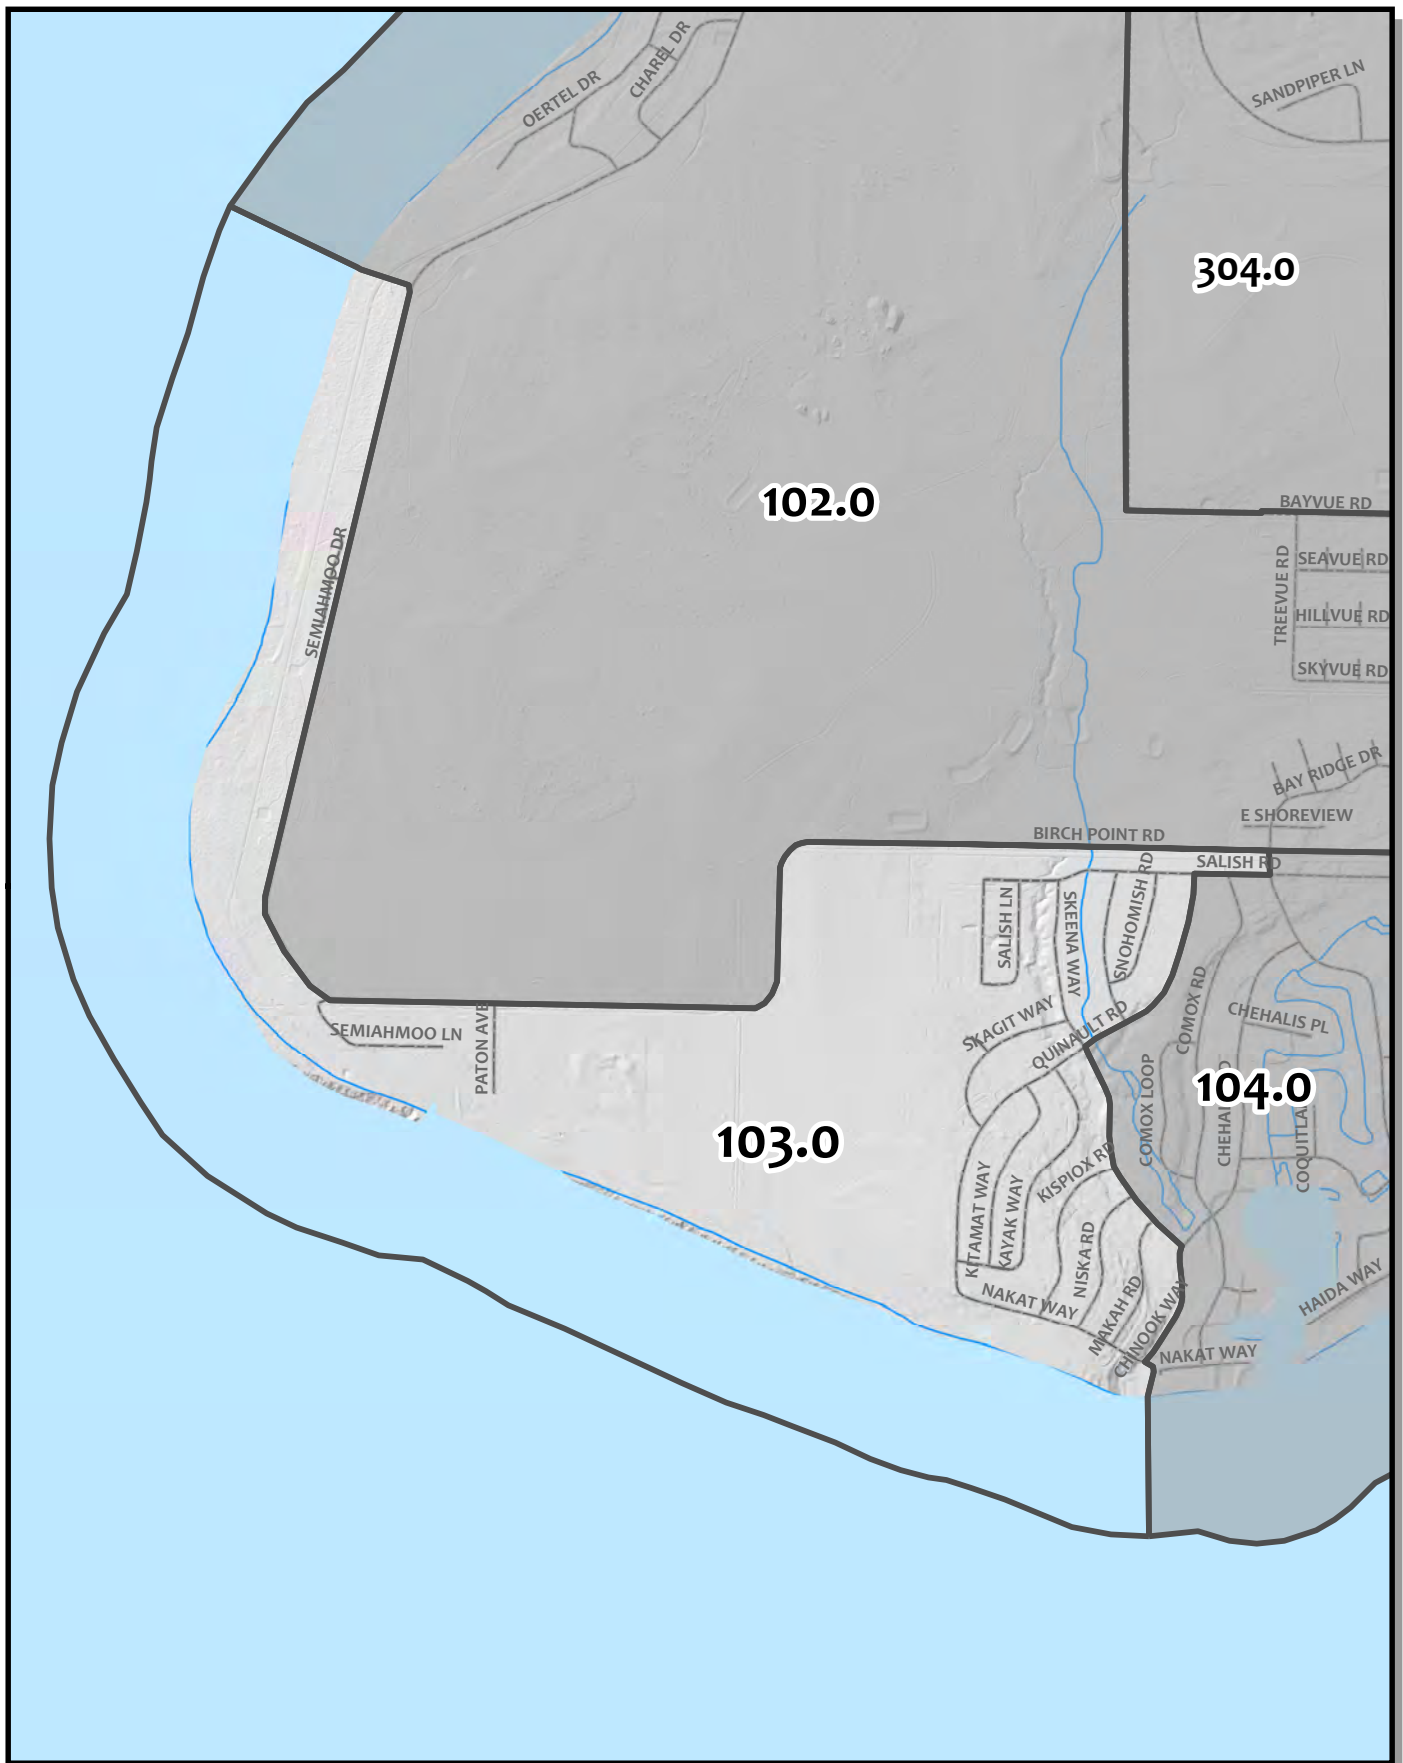

Whatcom County Precinct 103

County Council District 5
Legislative District 42
Congressional District 2

0 300 600 1,200 Feet