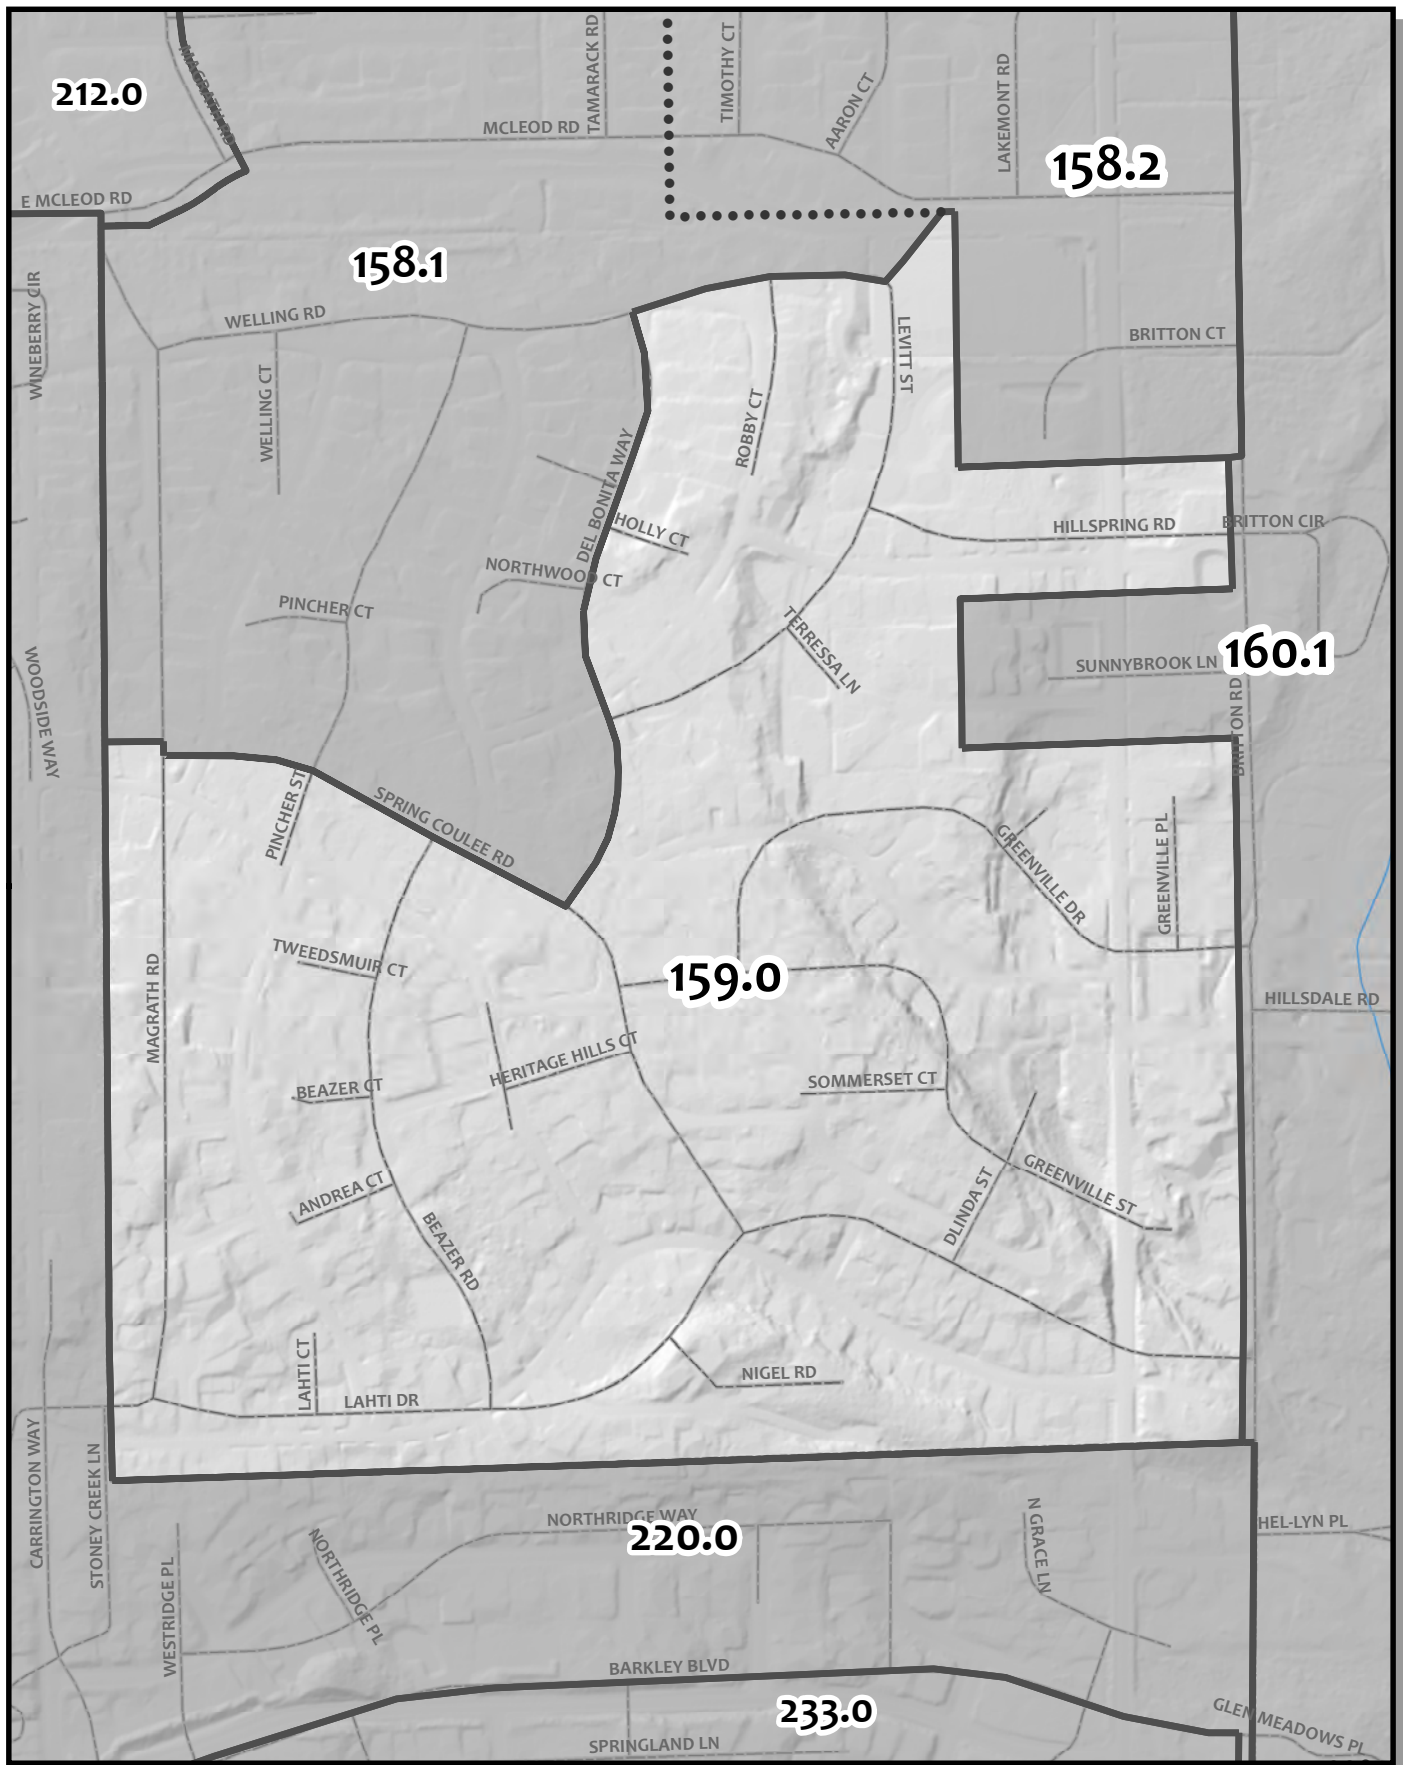

Whatcom County Precinct 159

County Council District 3
Legislative District 40
Congressional District 2