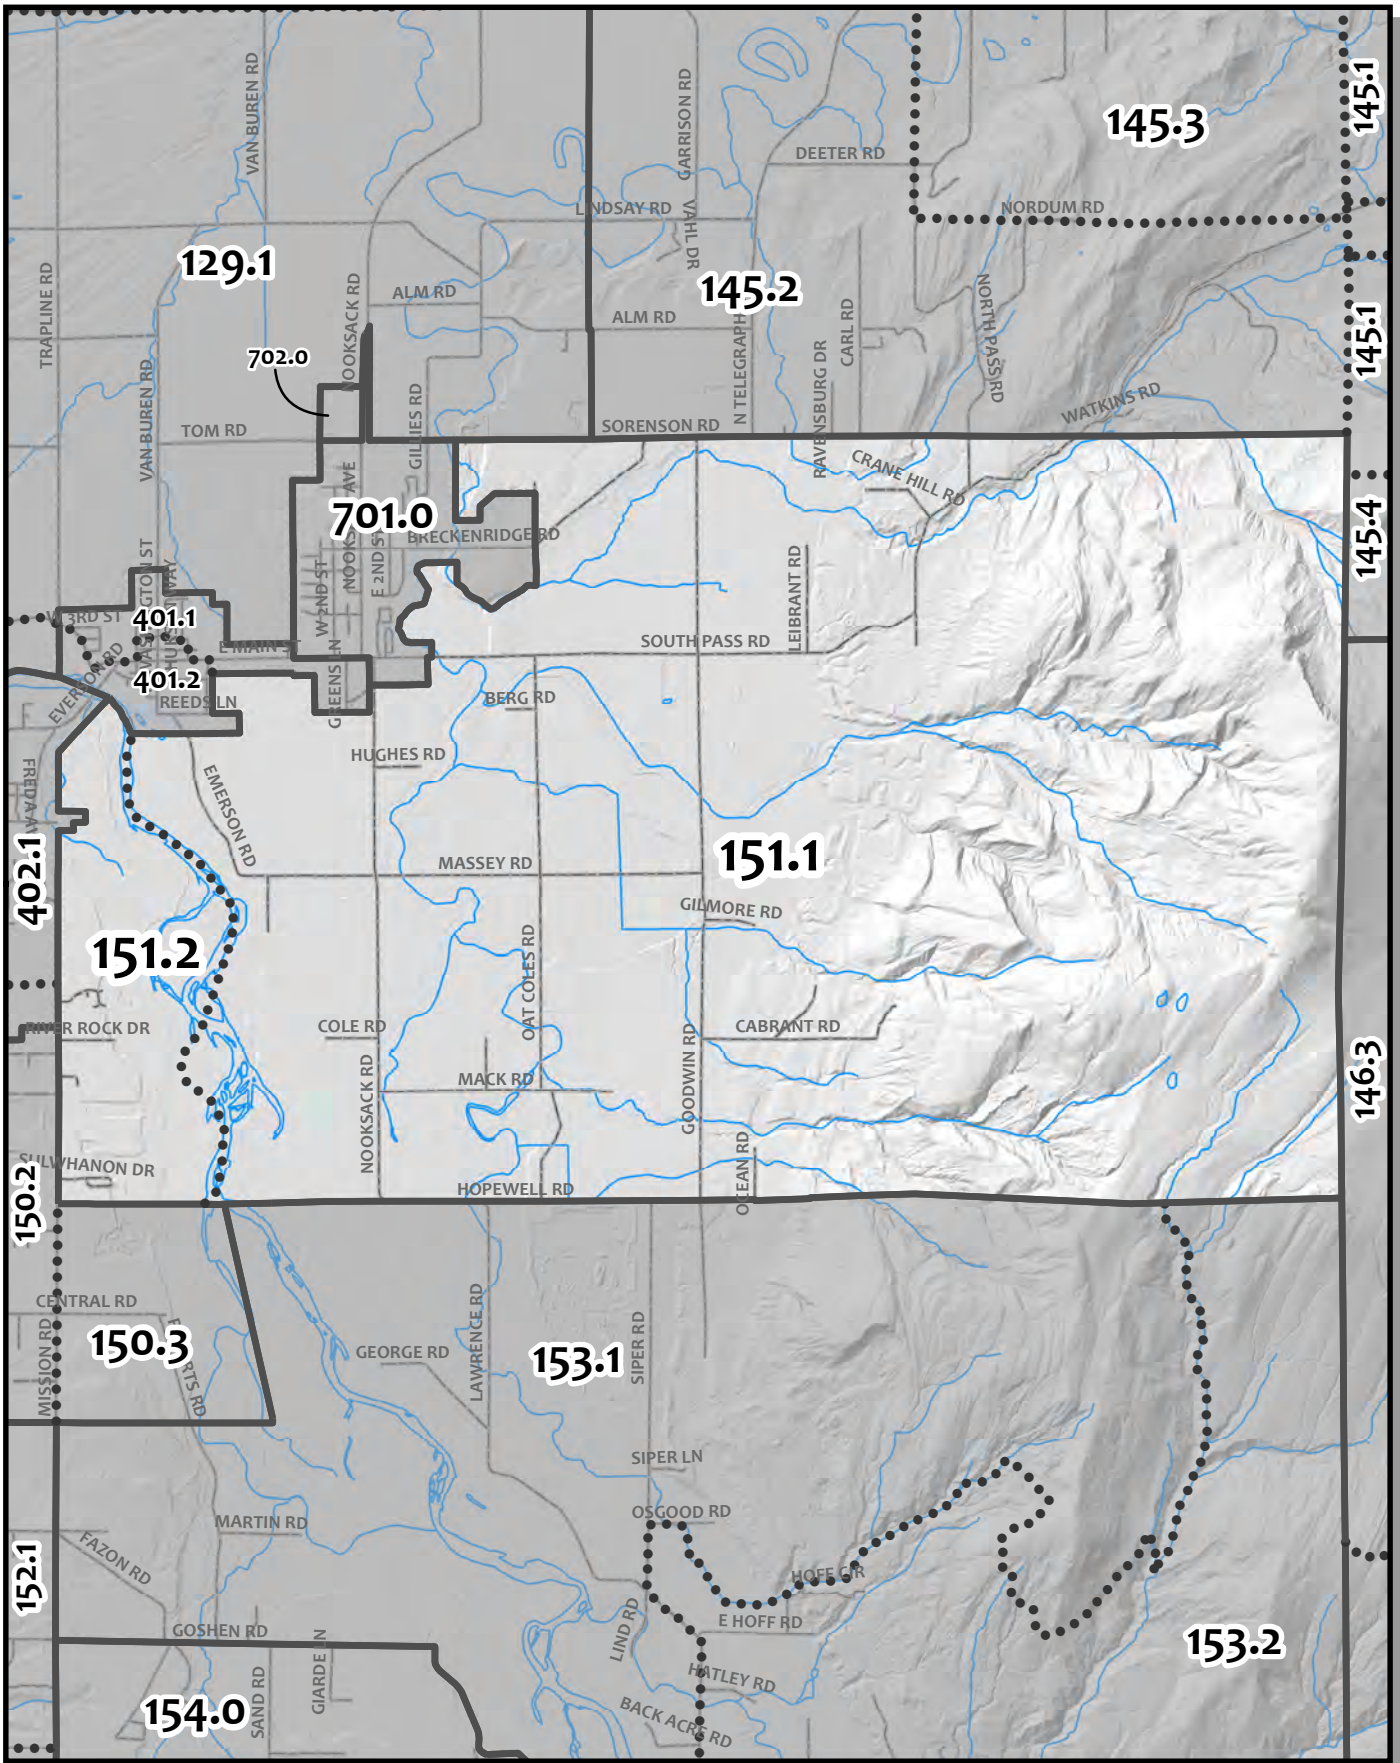

Whatcom County Precinct 151

County Council District 3
Legislative District 42
Congressional District 2