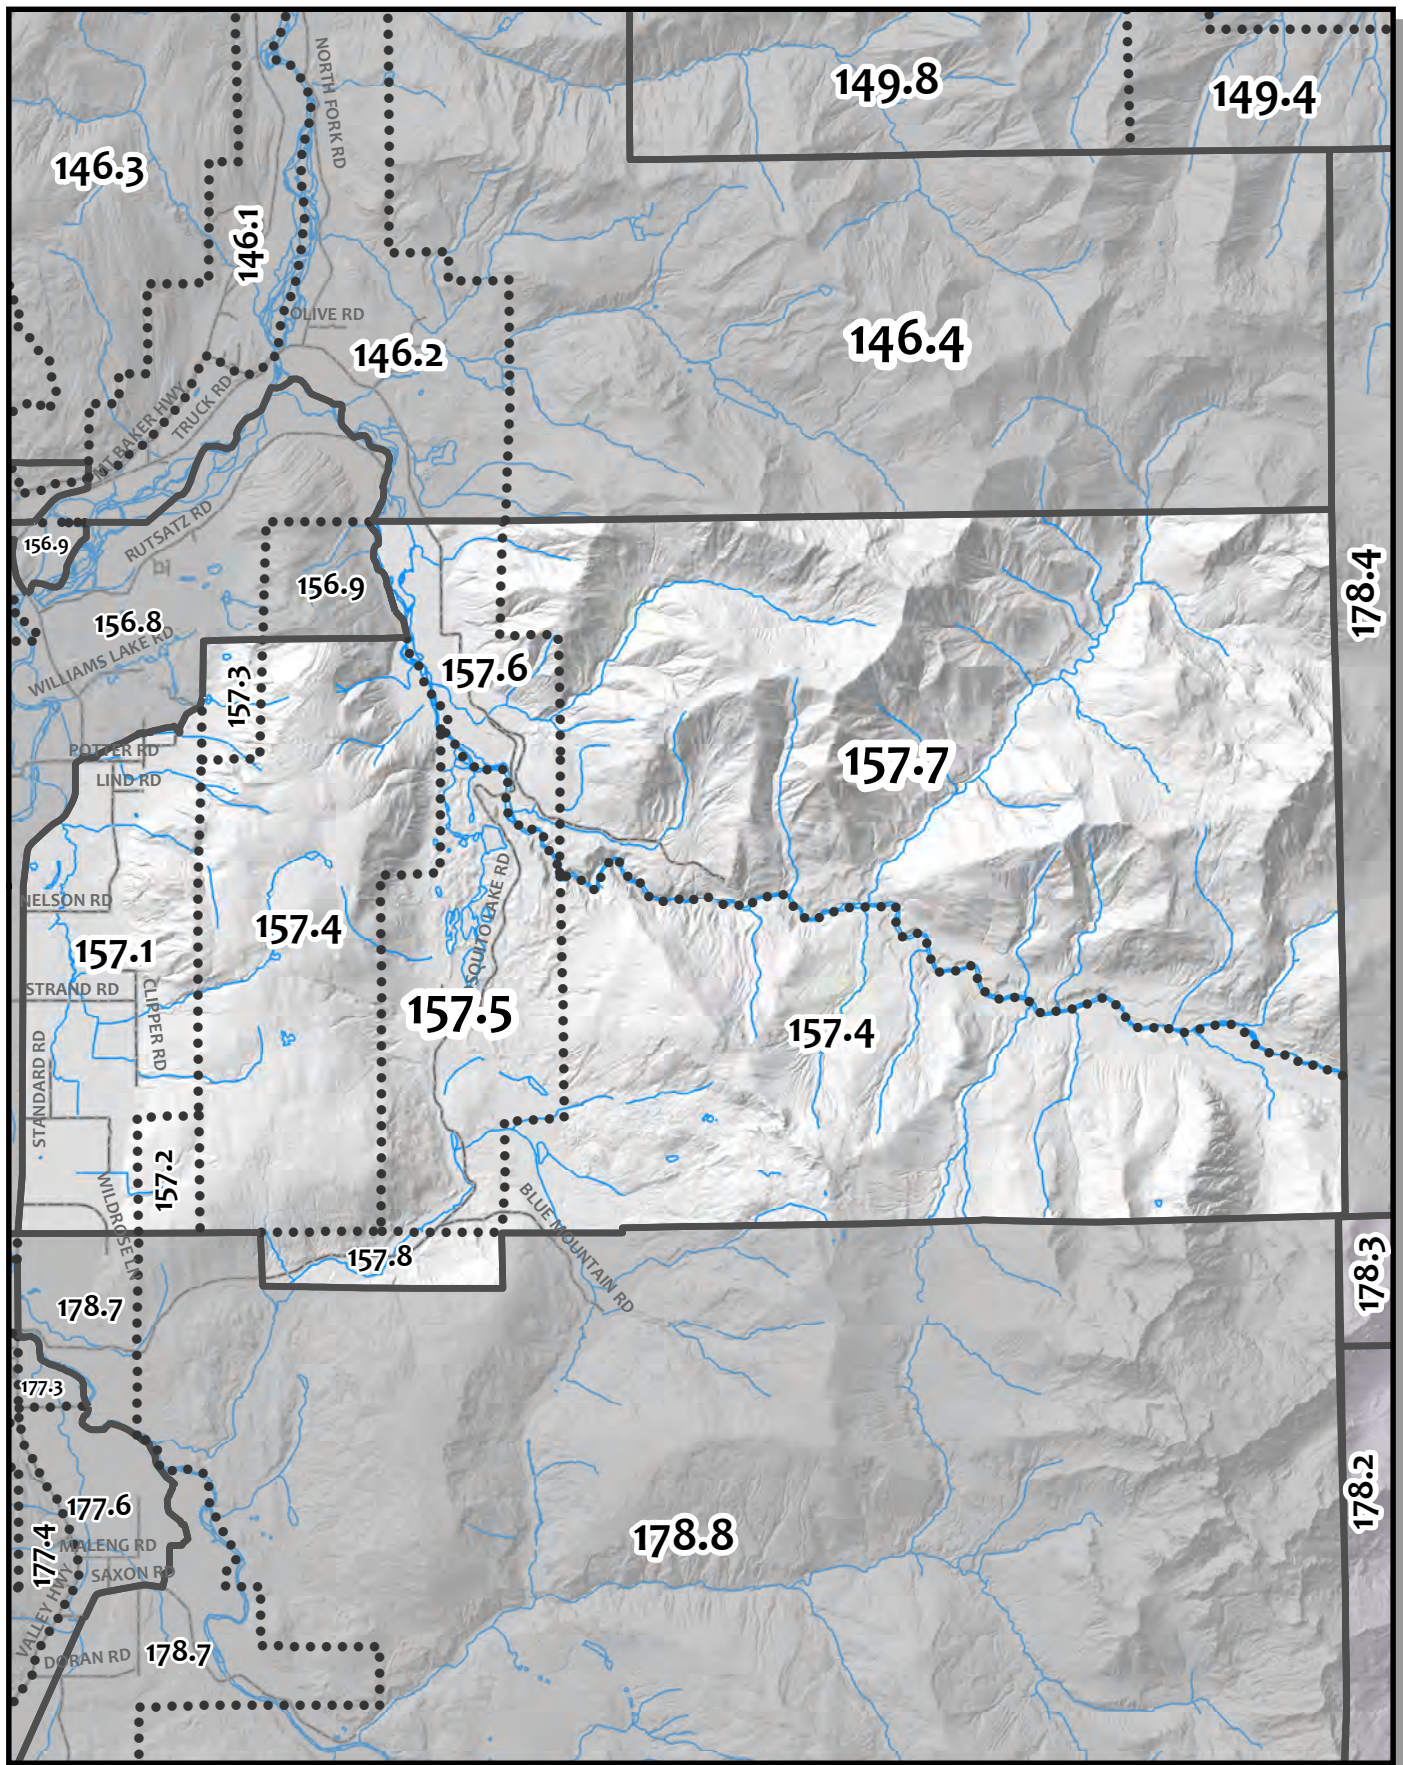

Whatcom County Precinct 157

County Council District 3
Legislative District 42
Congressional District 2