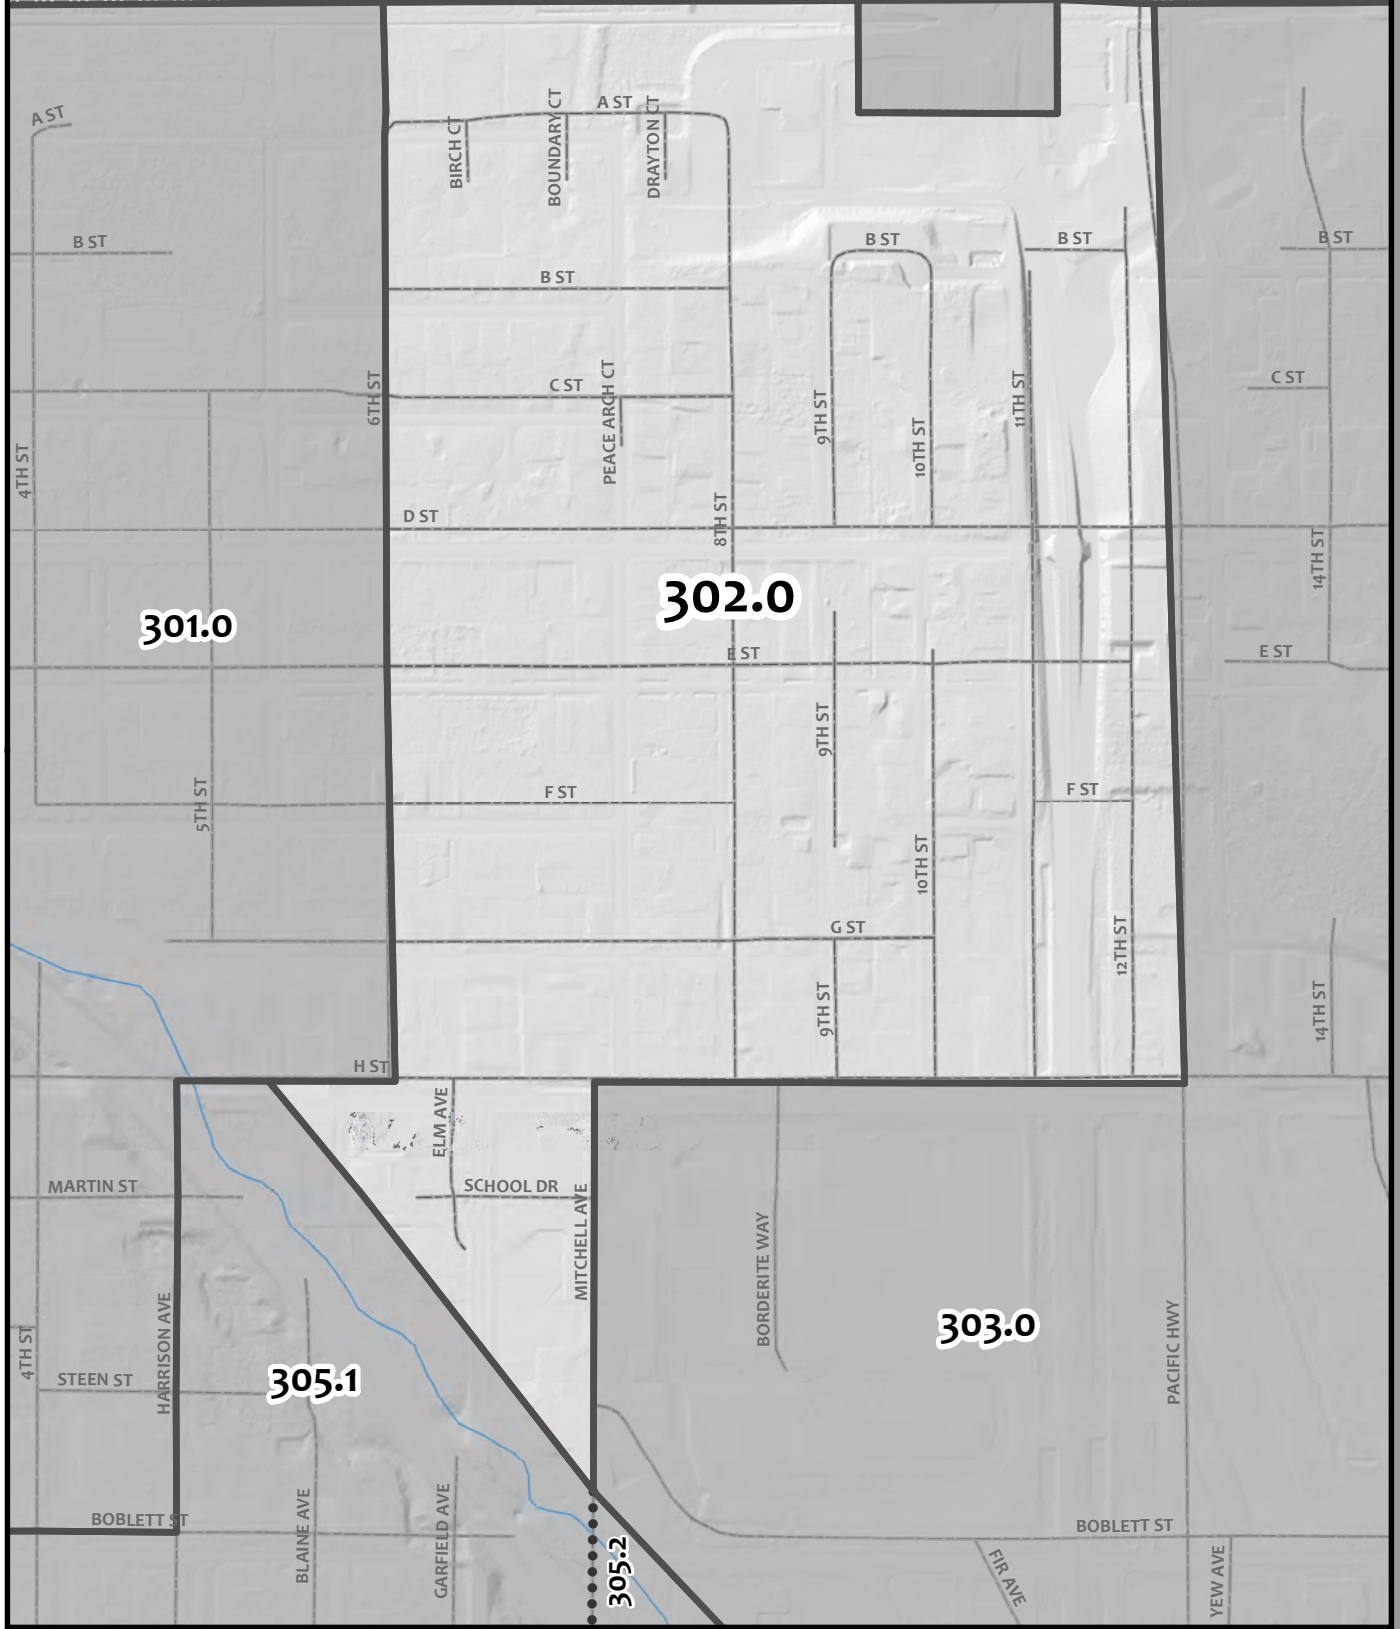

British Columbia

Whatcom County Precinct 302

City of Blaine Ward 1
County Council District 5
Legislative District 42
Congressional District 2

0 100 200 400 Feet