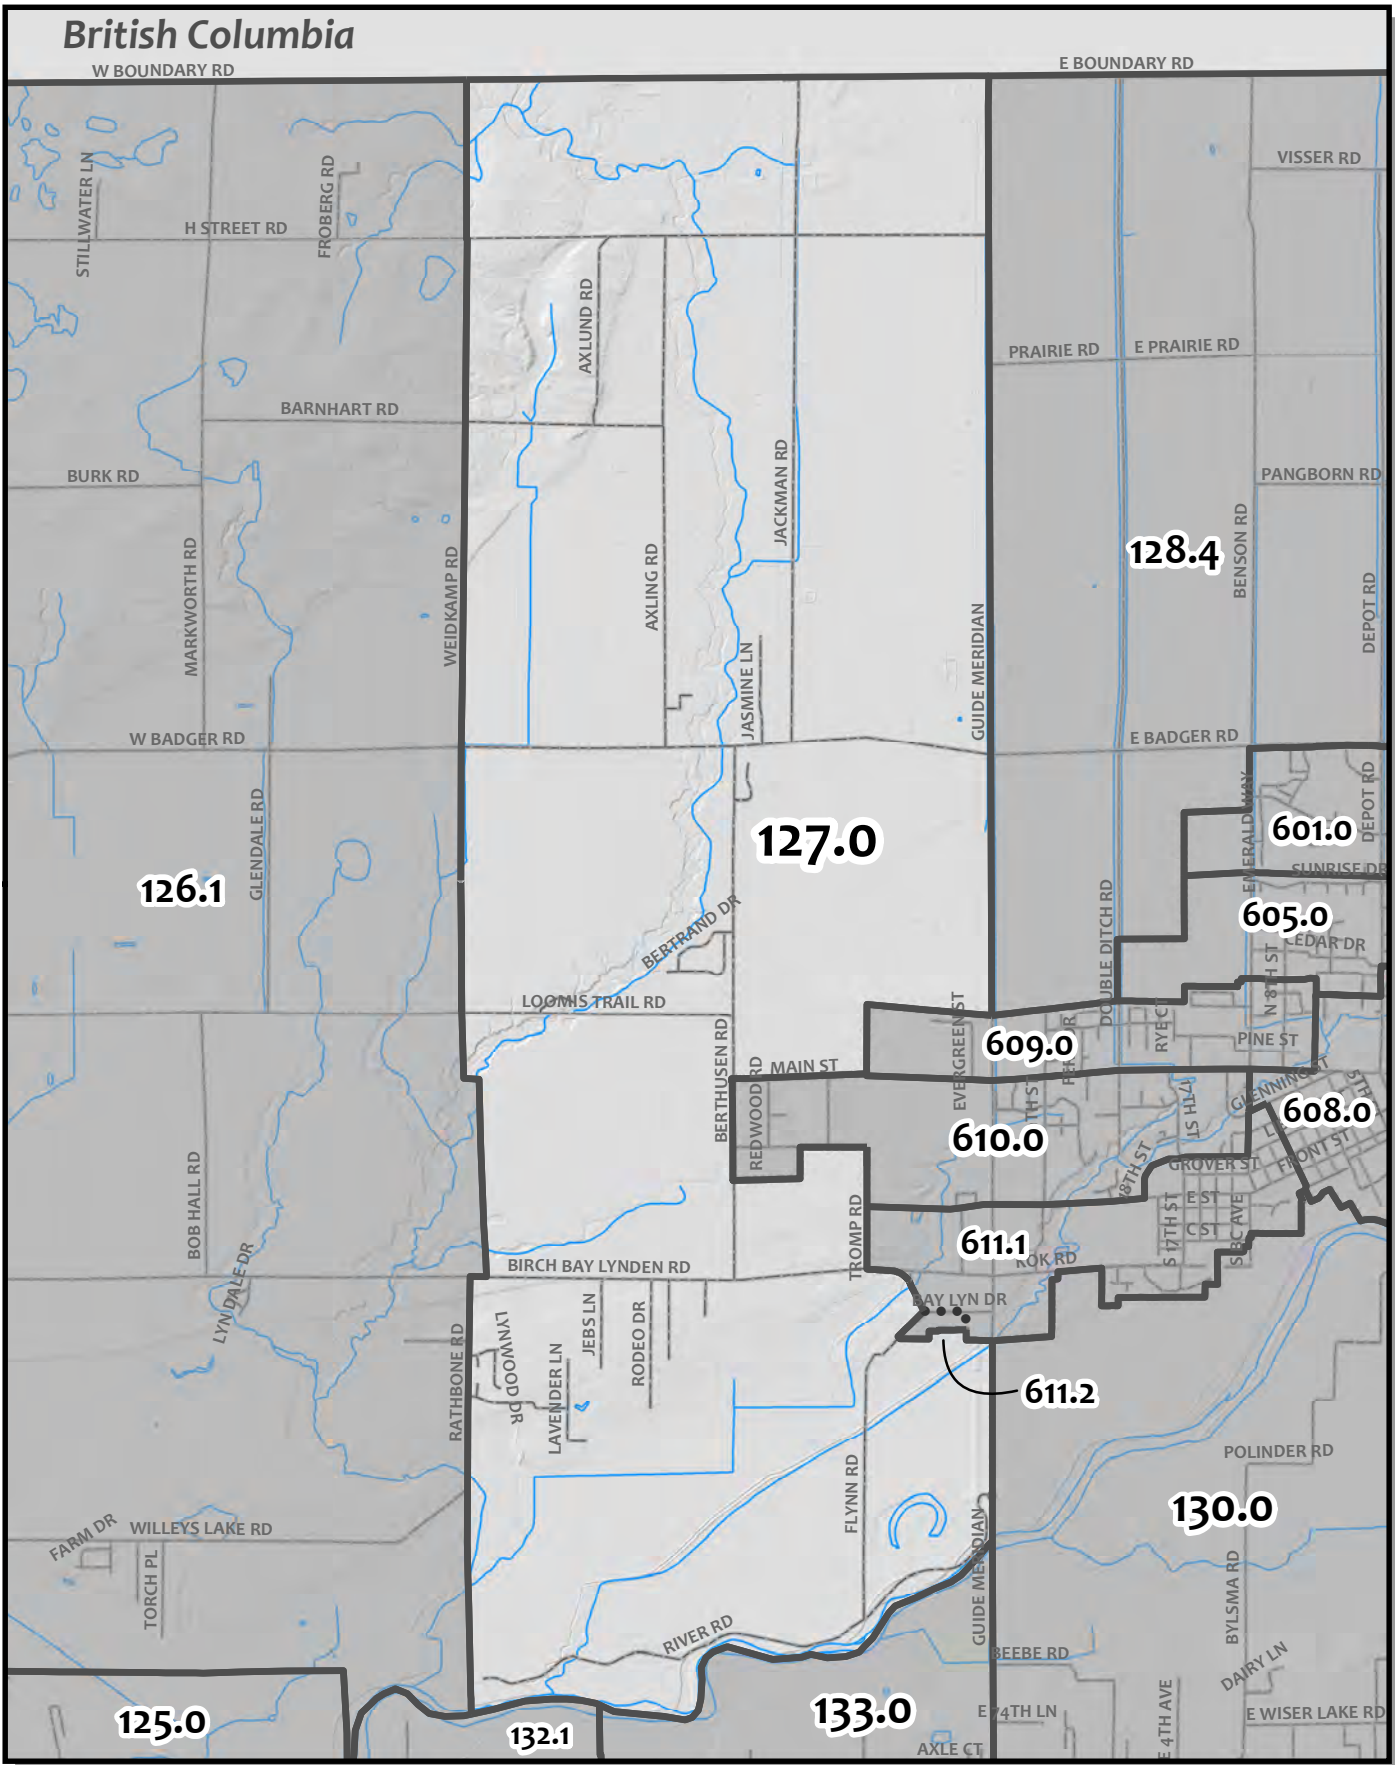

Whatcom County Precinct 127

County Council District 4
Legislative District 42
Congressional District 2