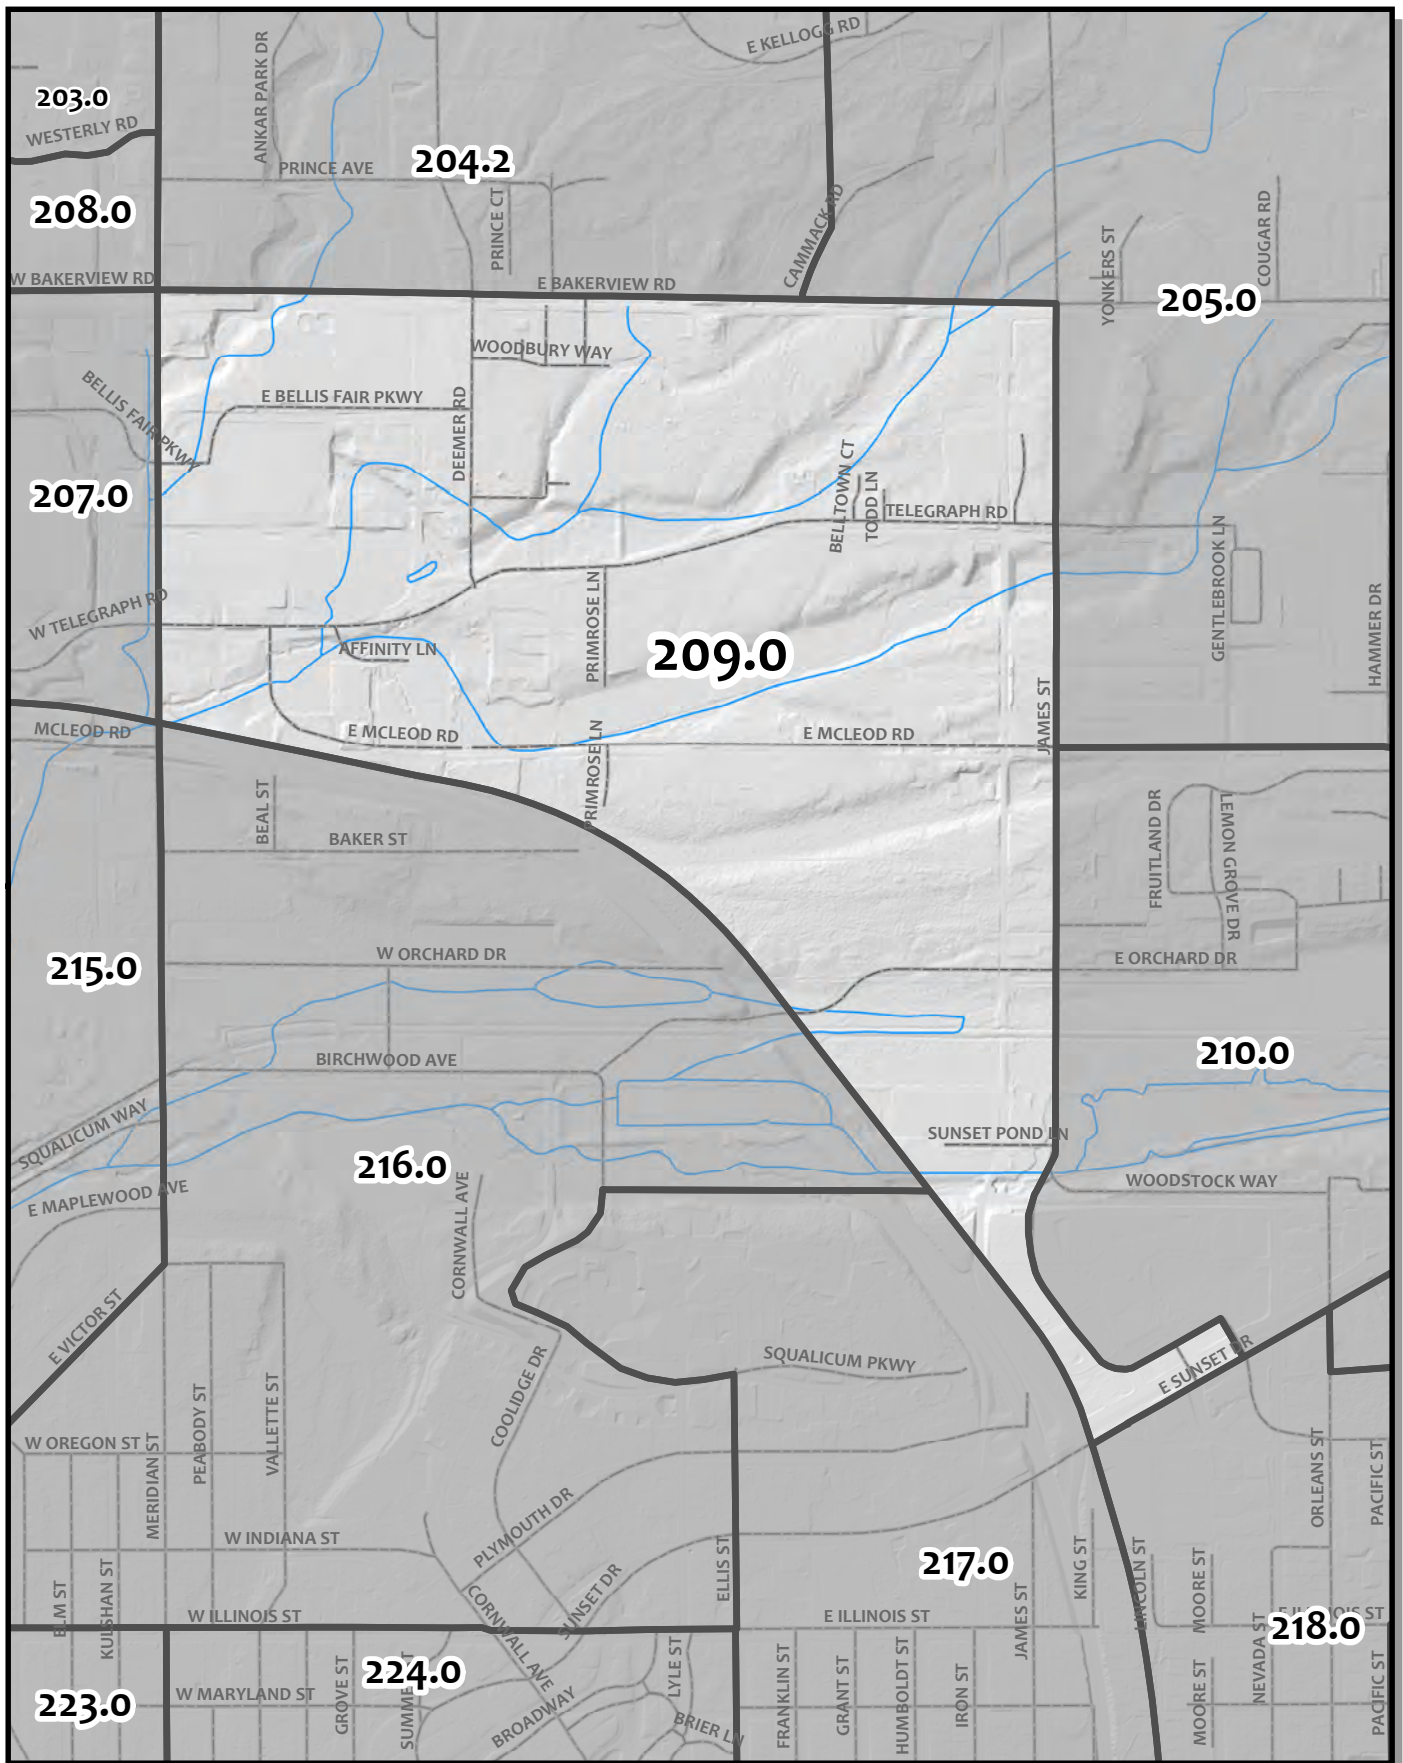

Whatcom County Precinct 209

City of Bellingham Ward 2

County Council District 2

Legislative District 42

Congressional District 2

0 225 450 900 Feet