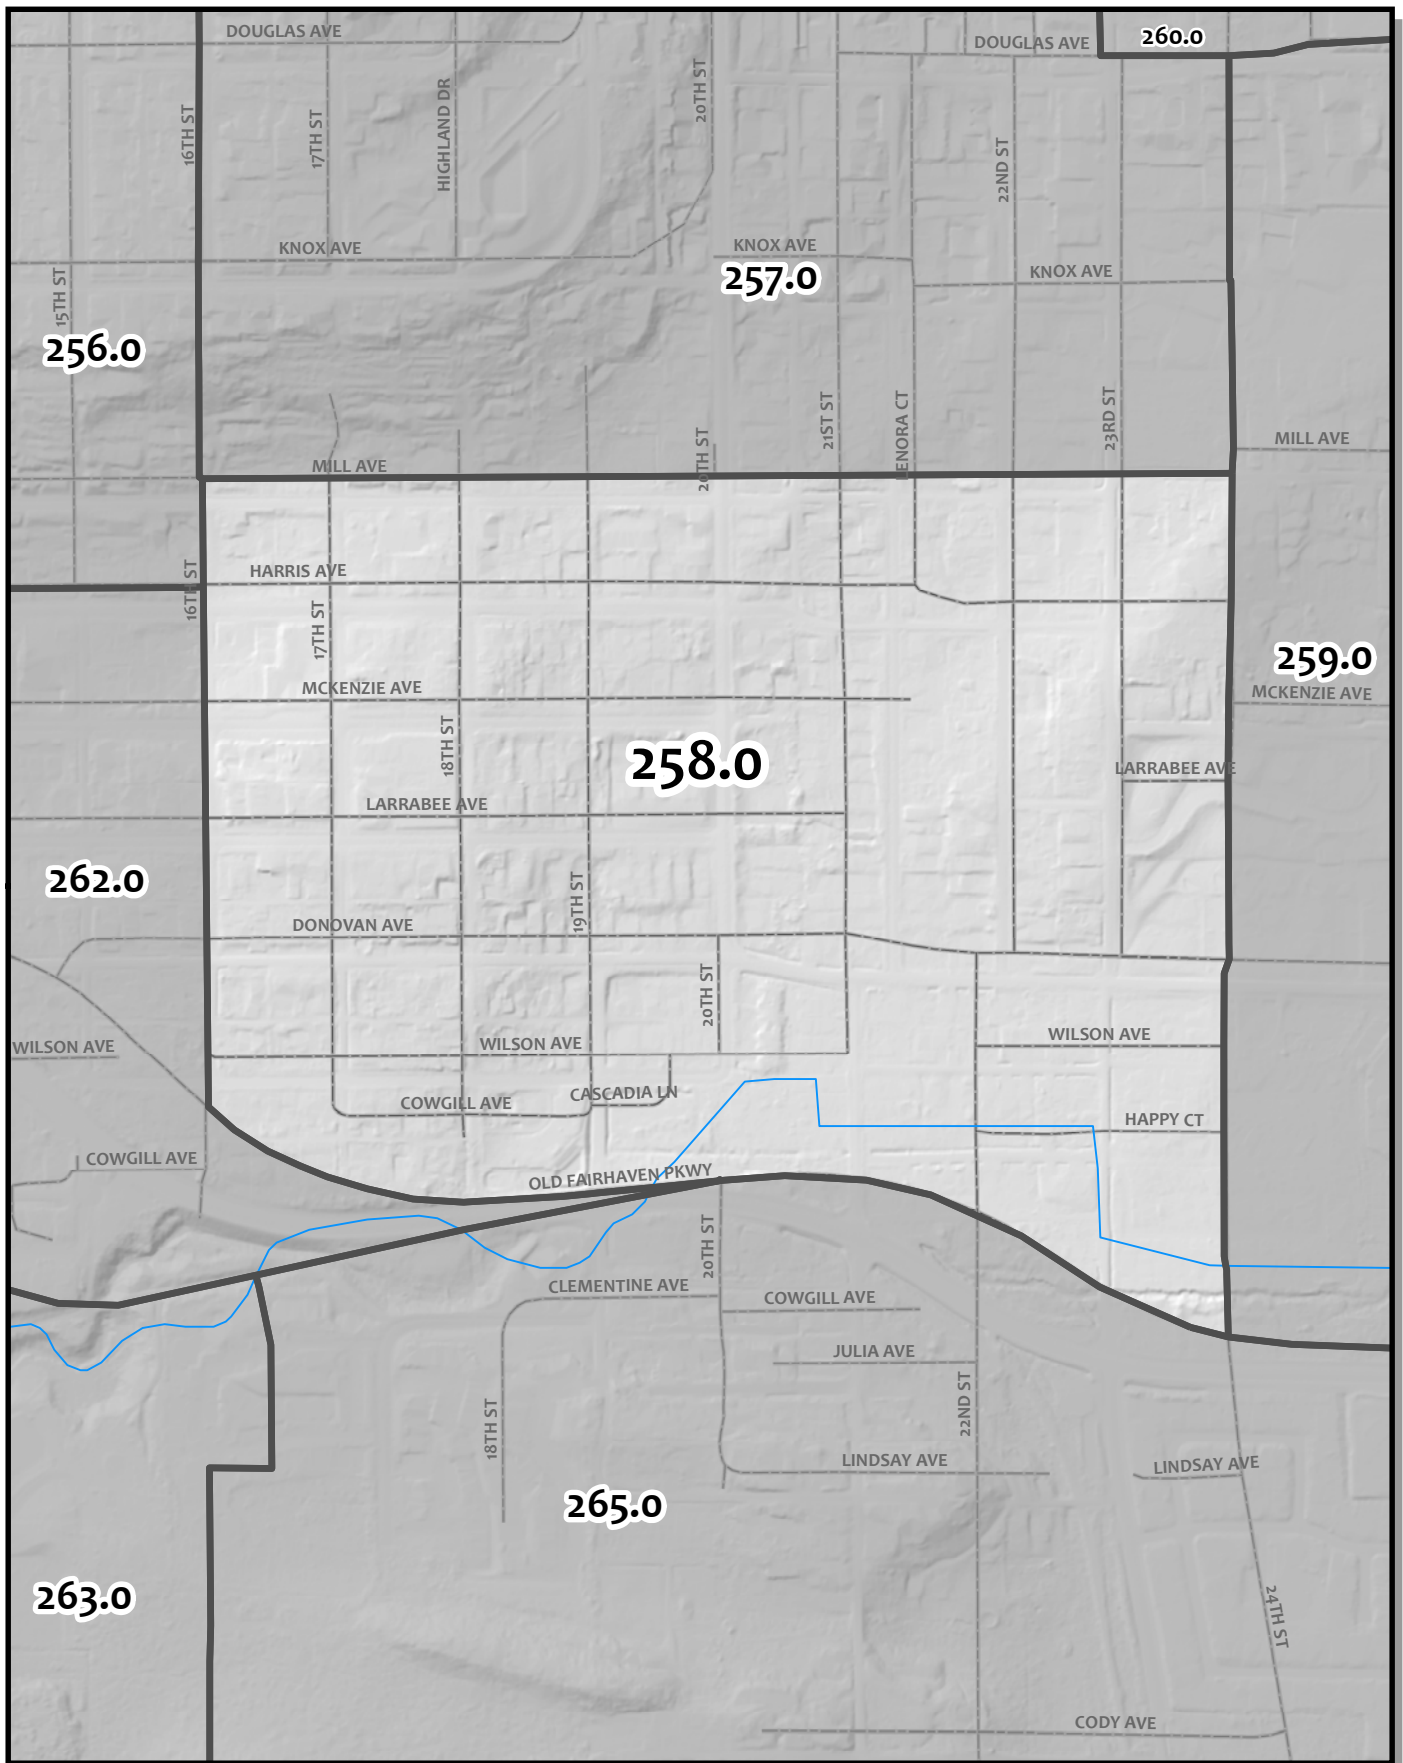

Whatcom County Precinct 258

City of Bellingham Ward 6
County Council District 1
Legislative District 40
Congressional District 2