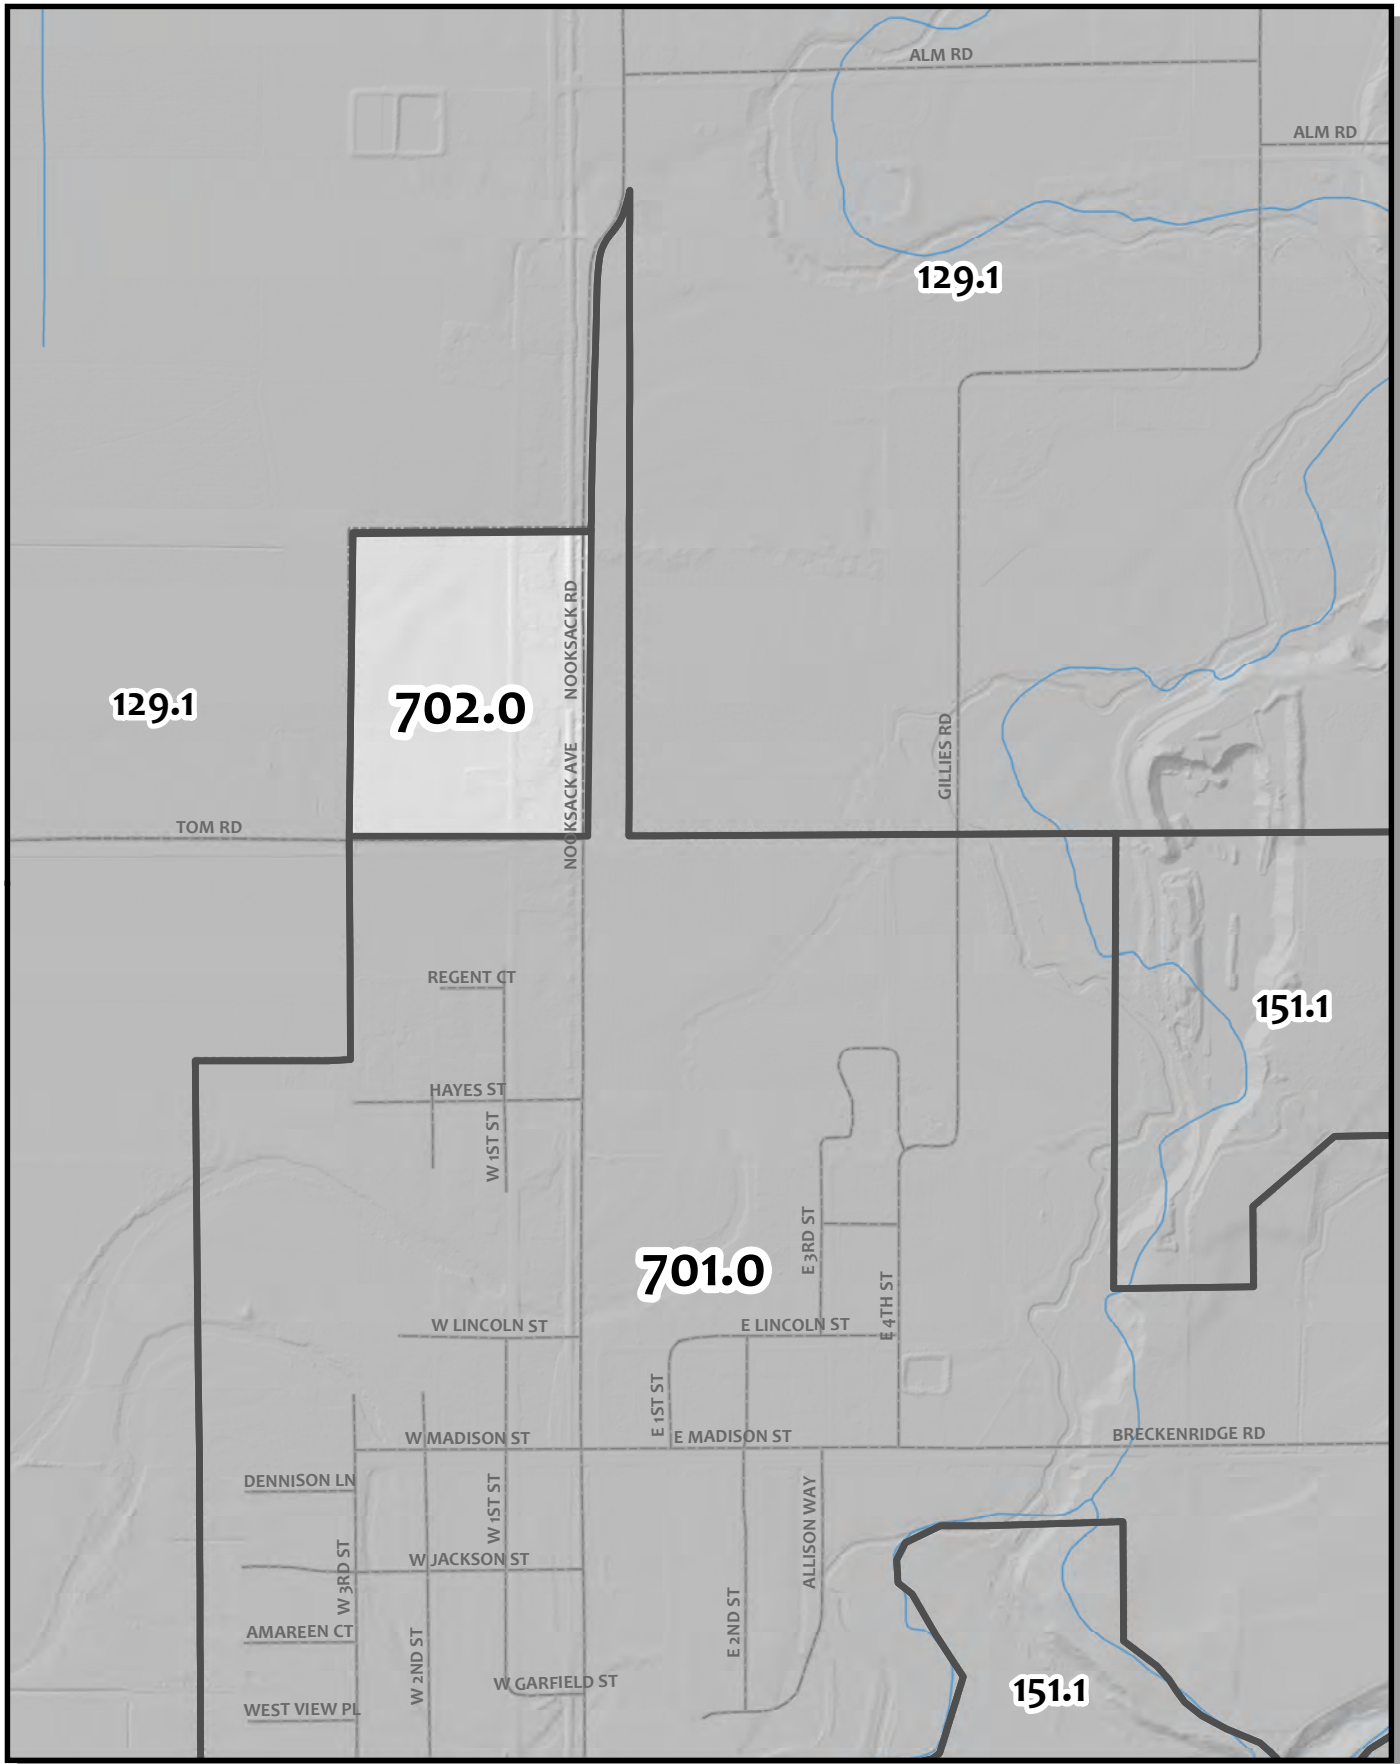

Whatcom County Precinct 702
County Council District 4
Legislative District 42
Congressional District 2