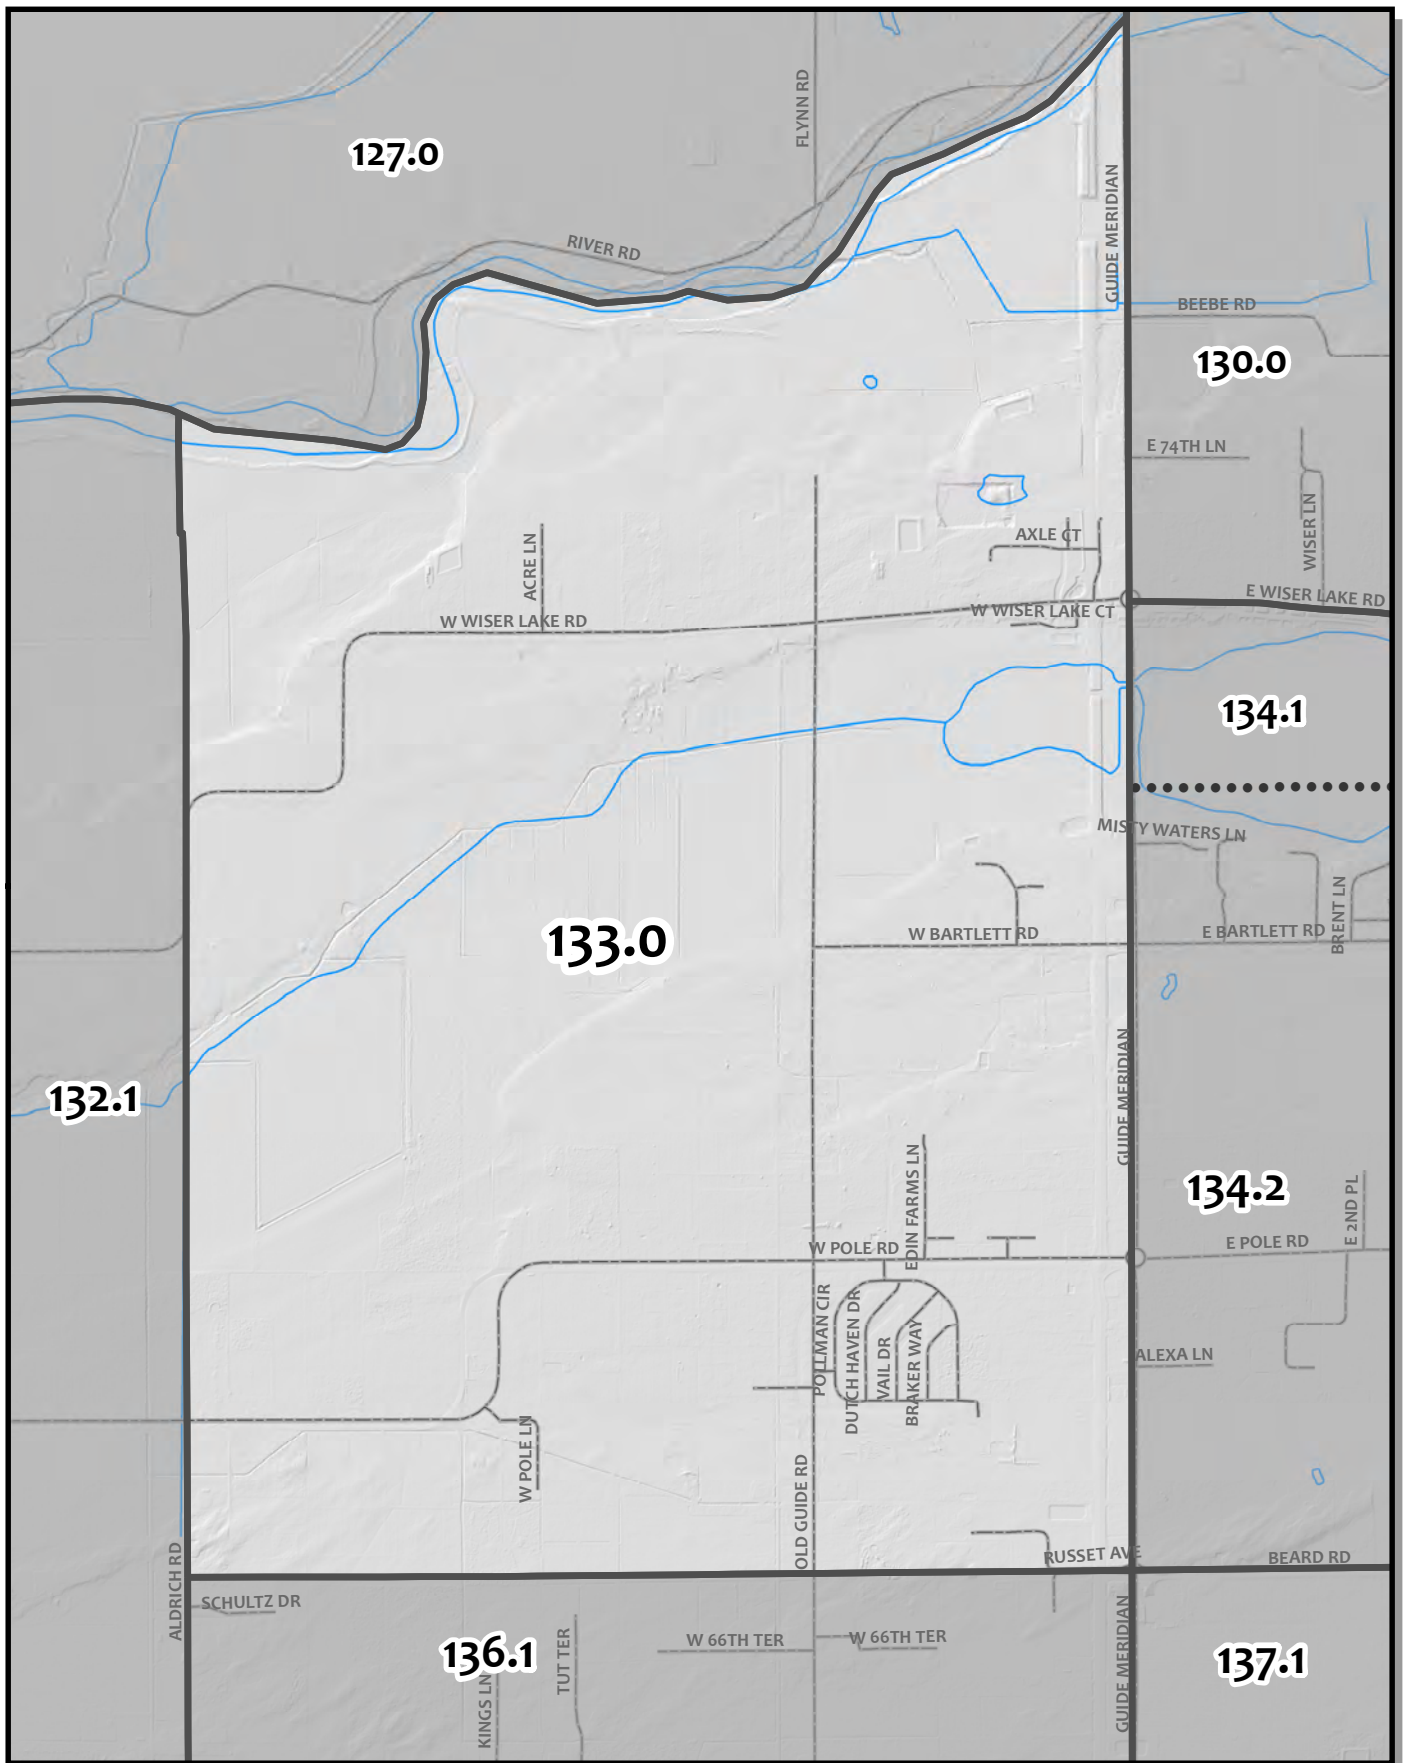

Whatcom County Precinct 133

County Council District 4
Legislative District 42
Congressional District 2