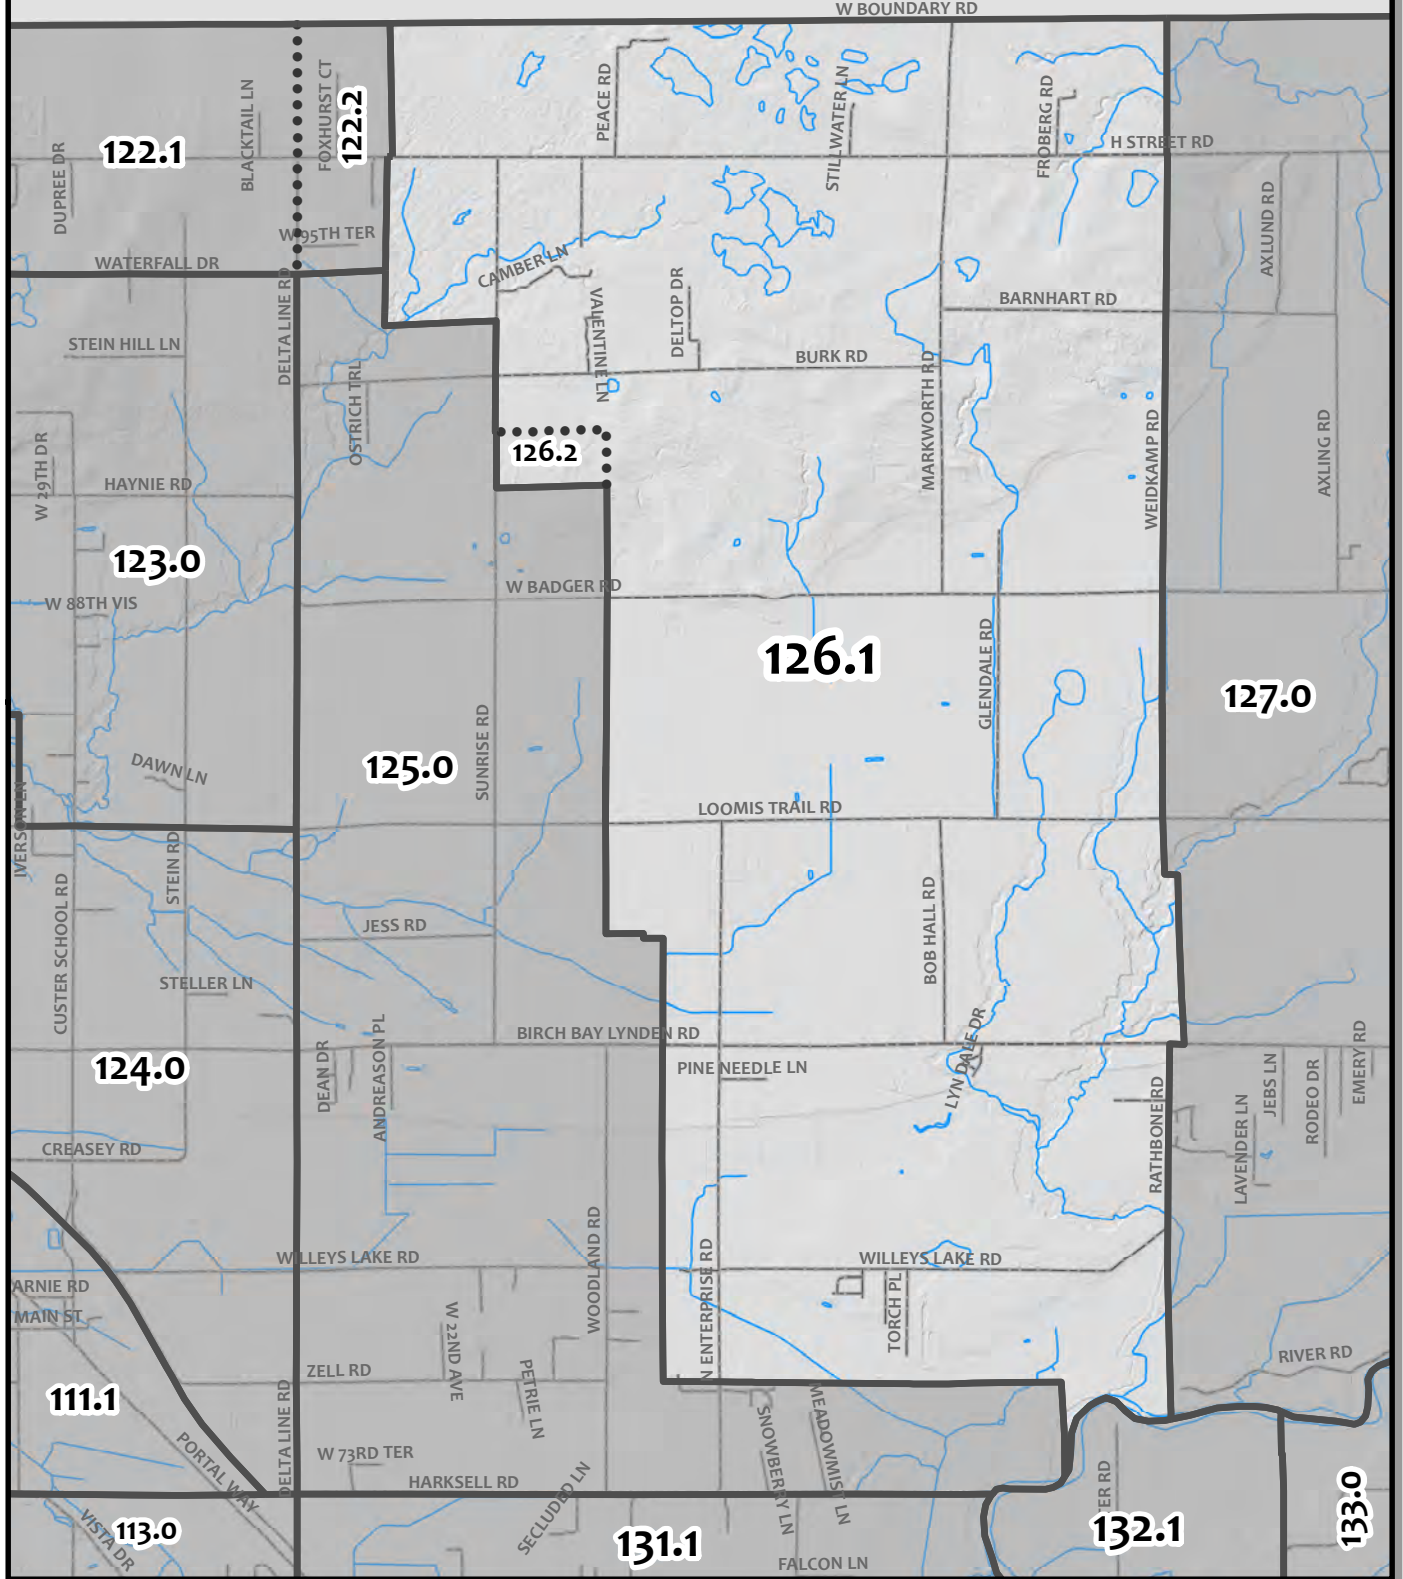

British Columbia

Whatcom County Precinct 126

County Council District 4
Legislative District 42
Congressional District 2

0 900 1,800 3,600
Foot