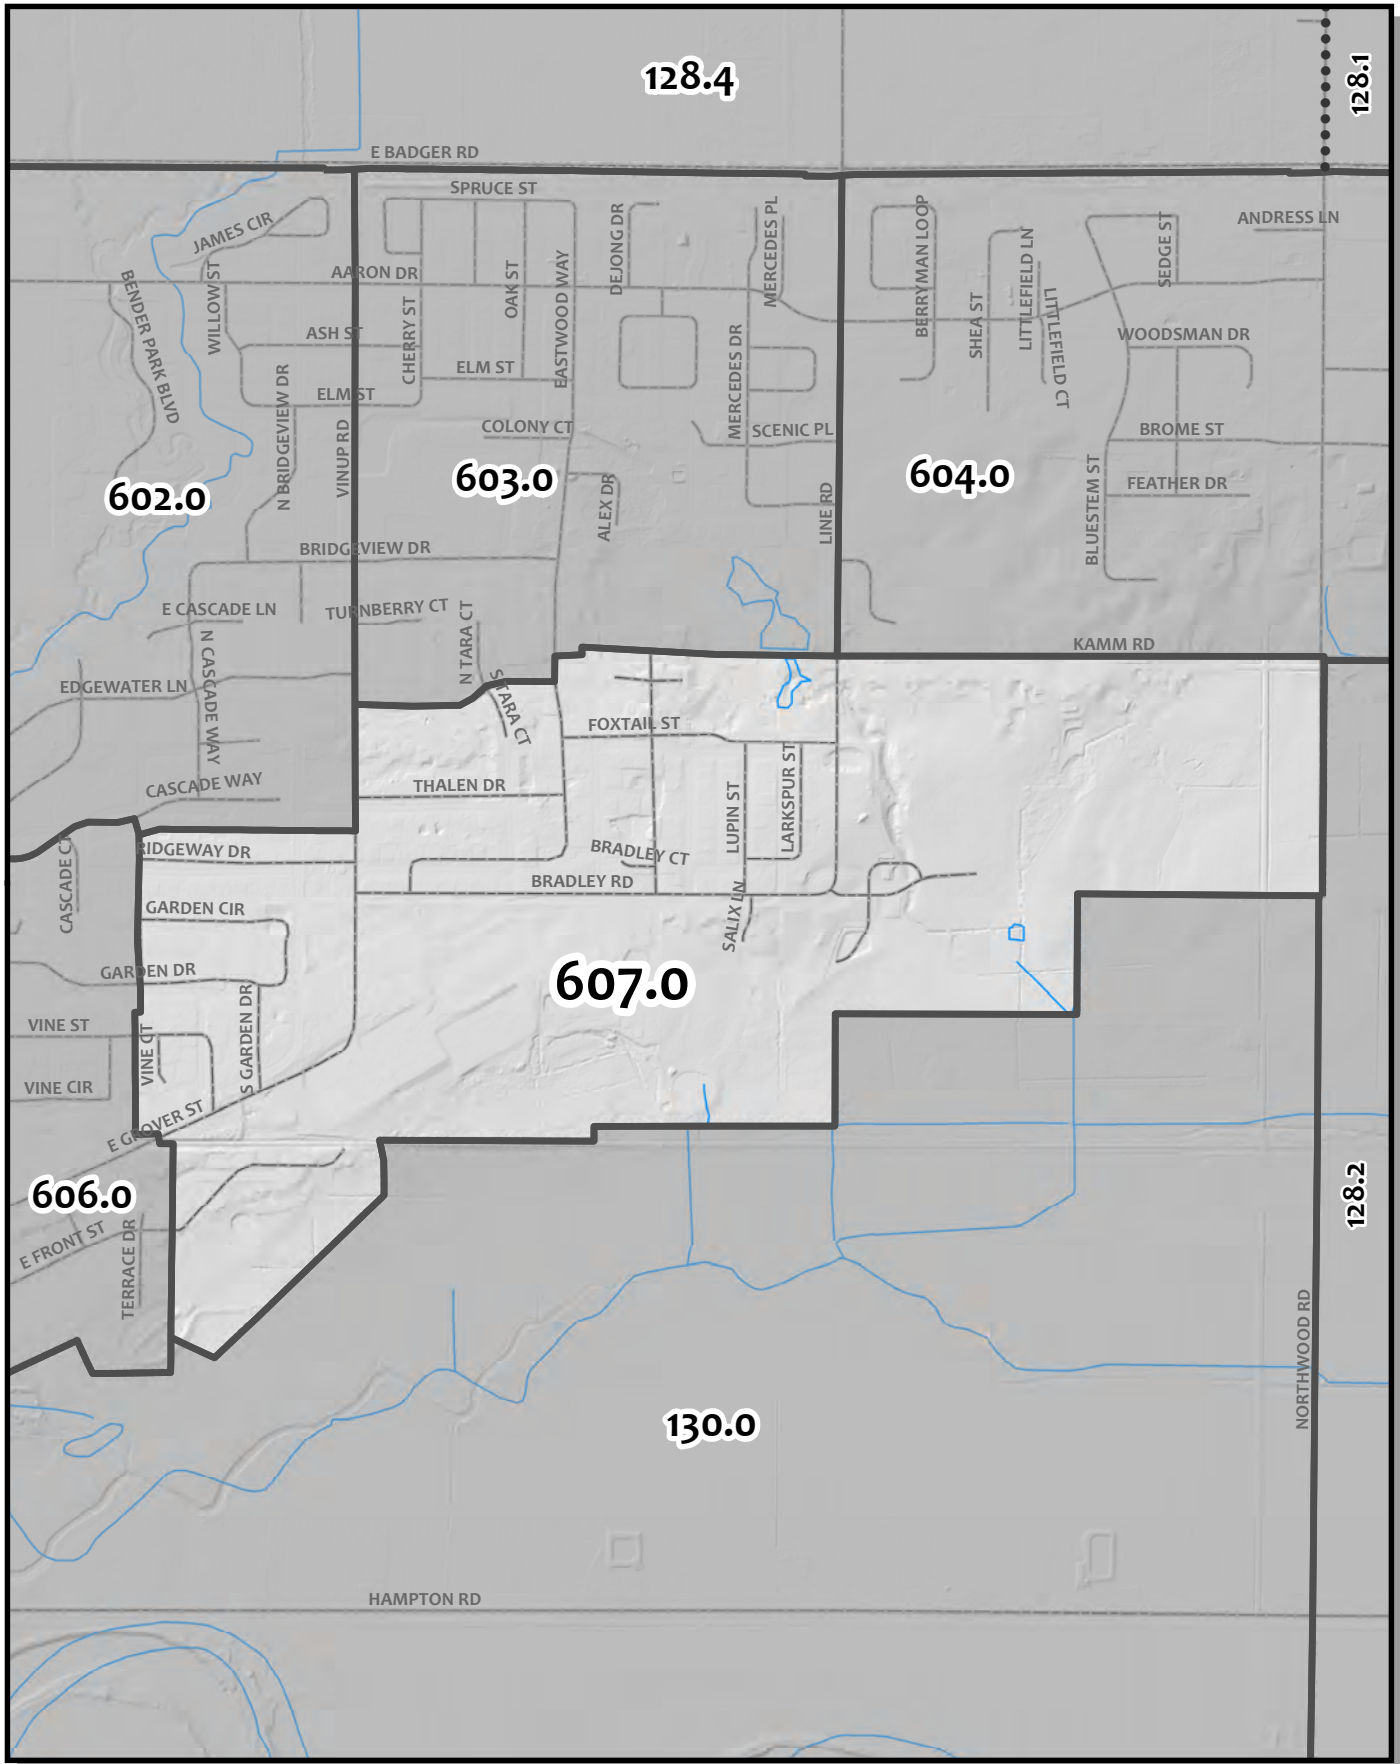

Whatcom County Precinct 607
City of Lynden
County Council District 4
Legislative District 42
Congressional District 2