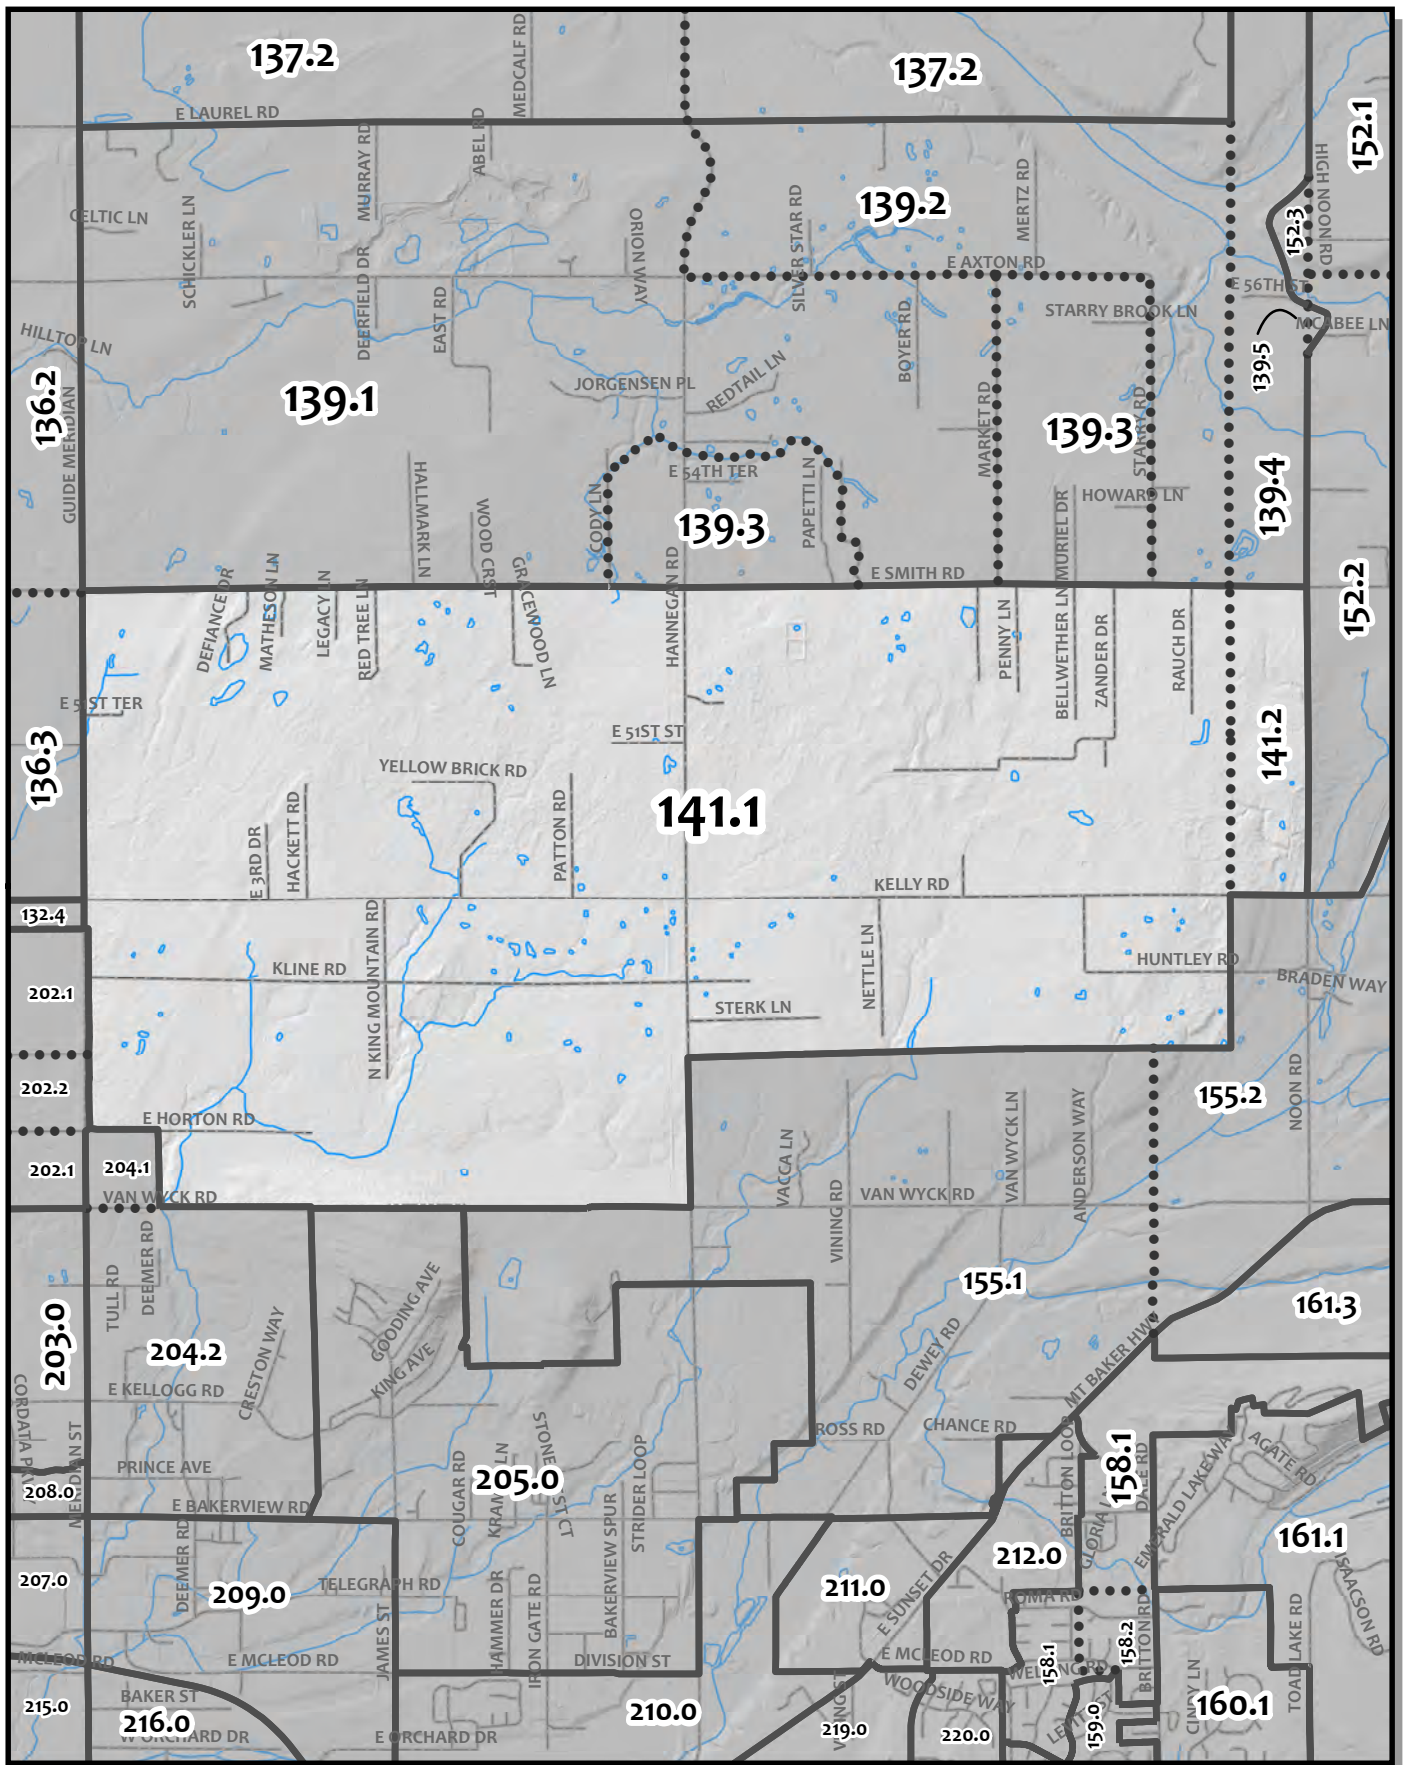

Whatcom County Precinct 141

County Council District 4
Legislative District 42
Congressional District 2

0 650 1,300 2,600
Feet