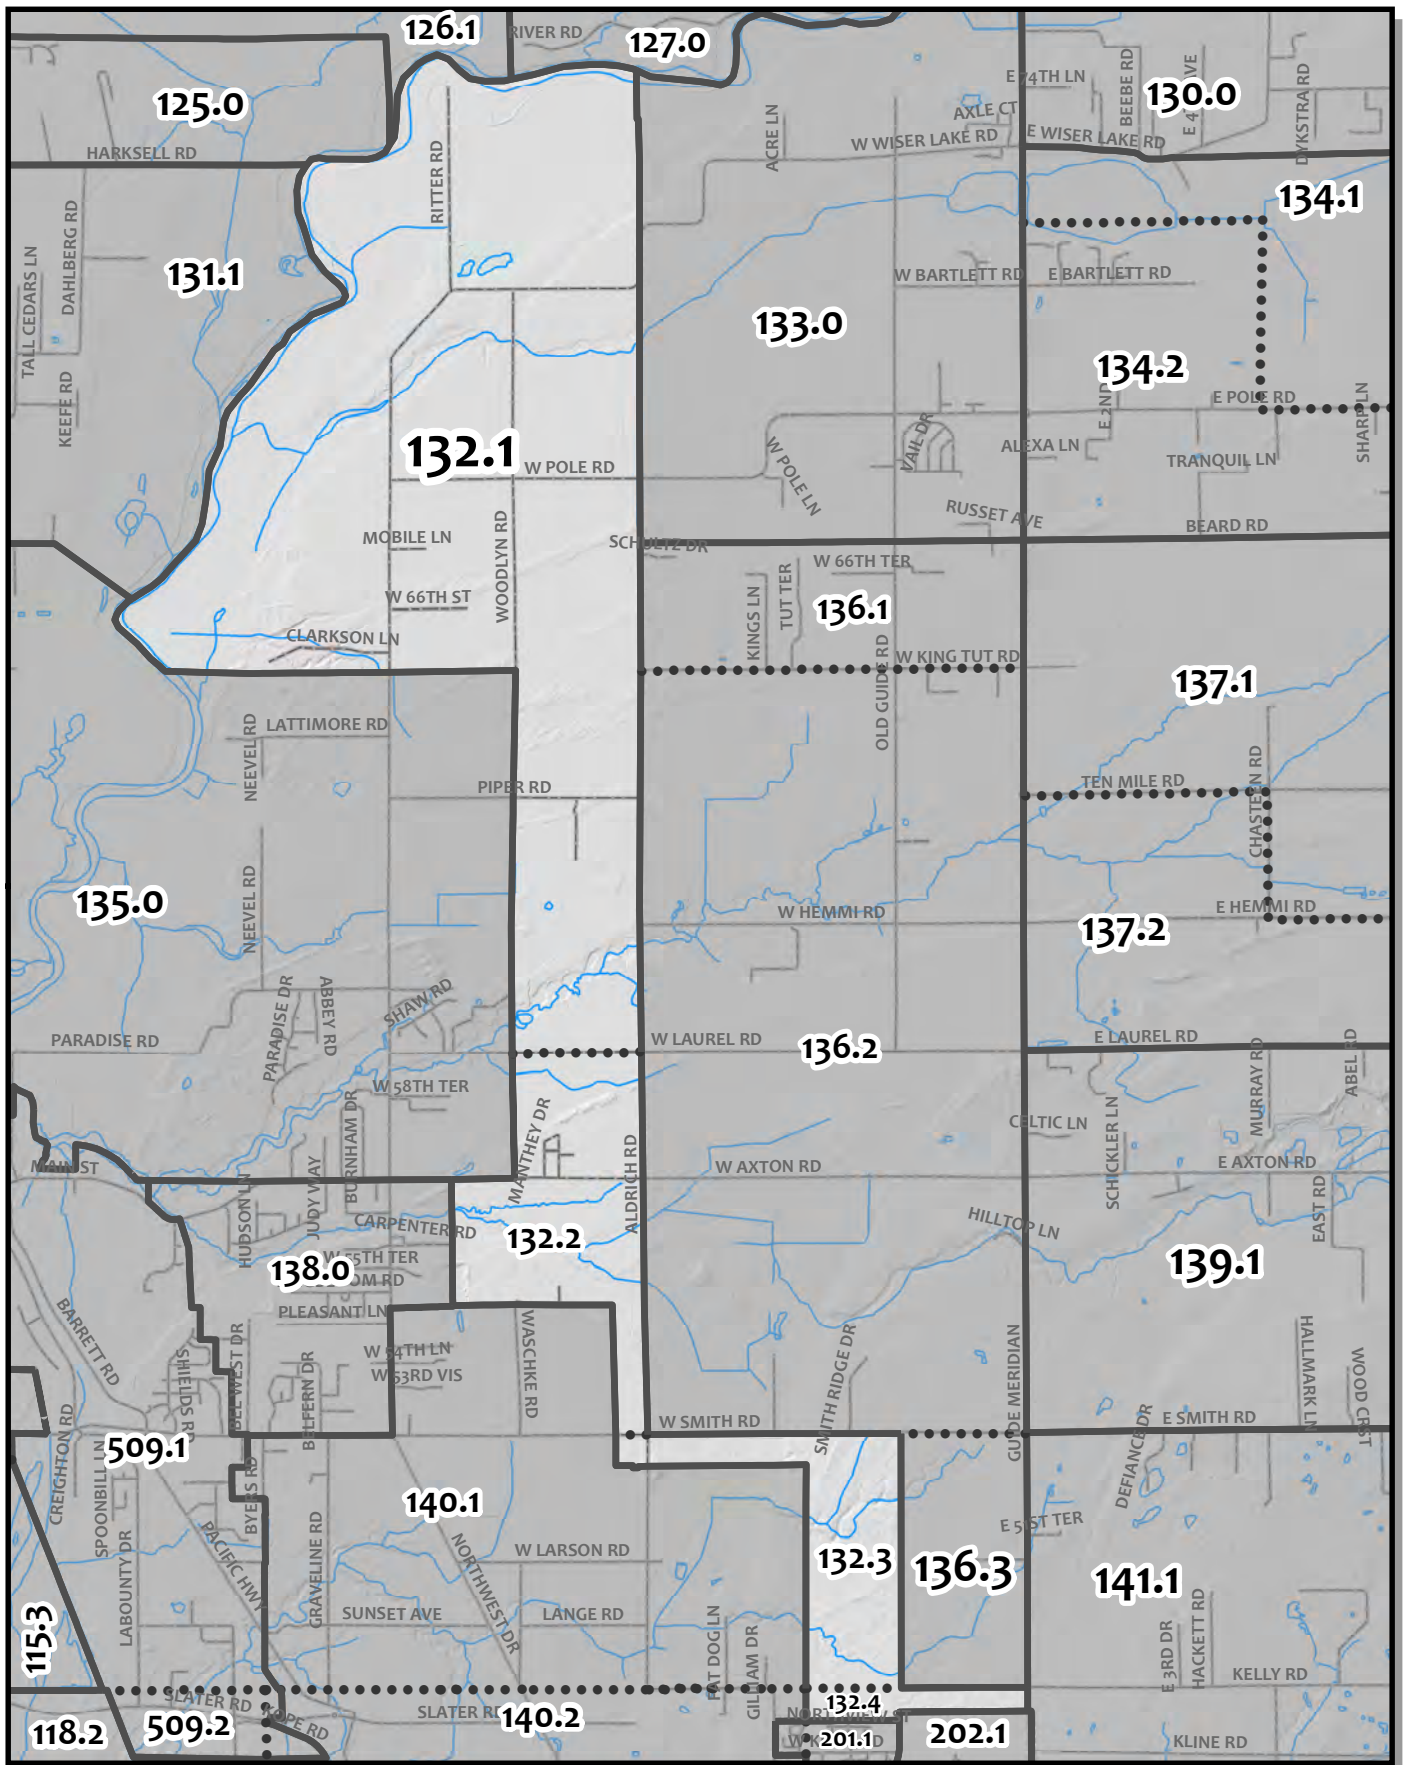

Whatcom County Precinct 132
County Council District 4
Legislative District 42
Congressional District 2