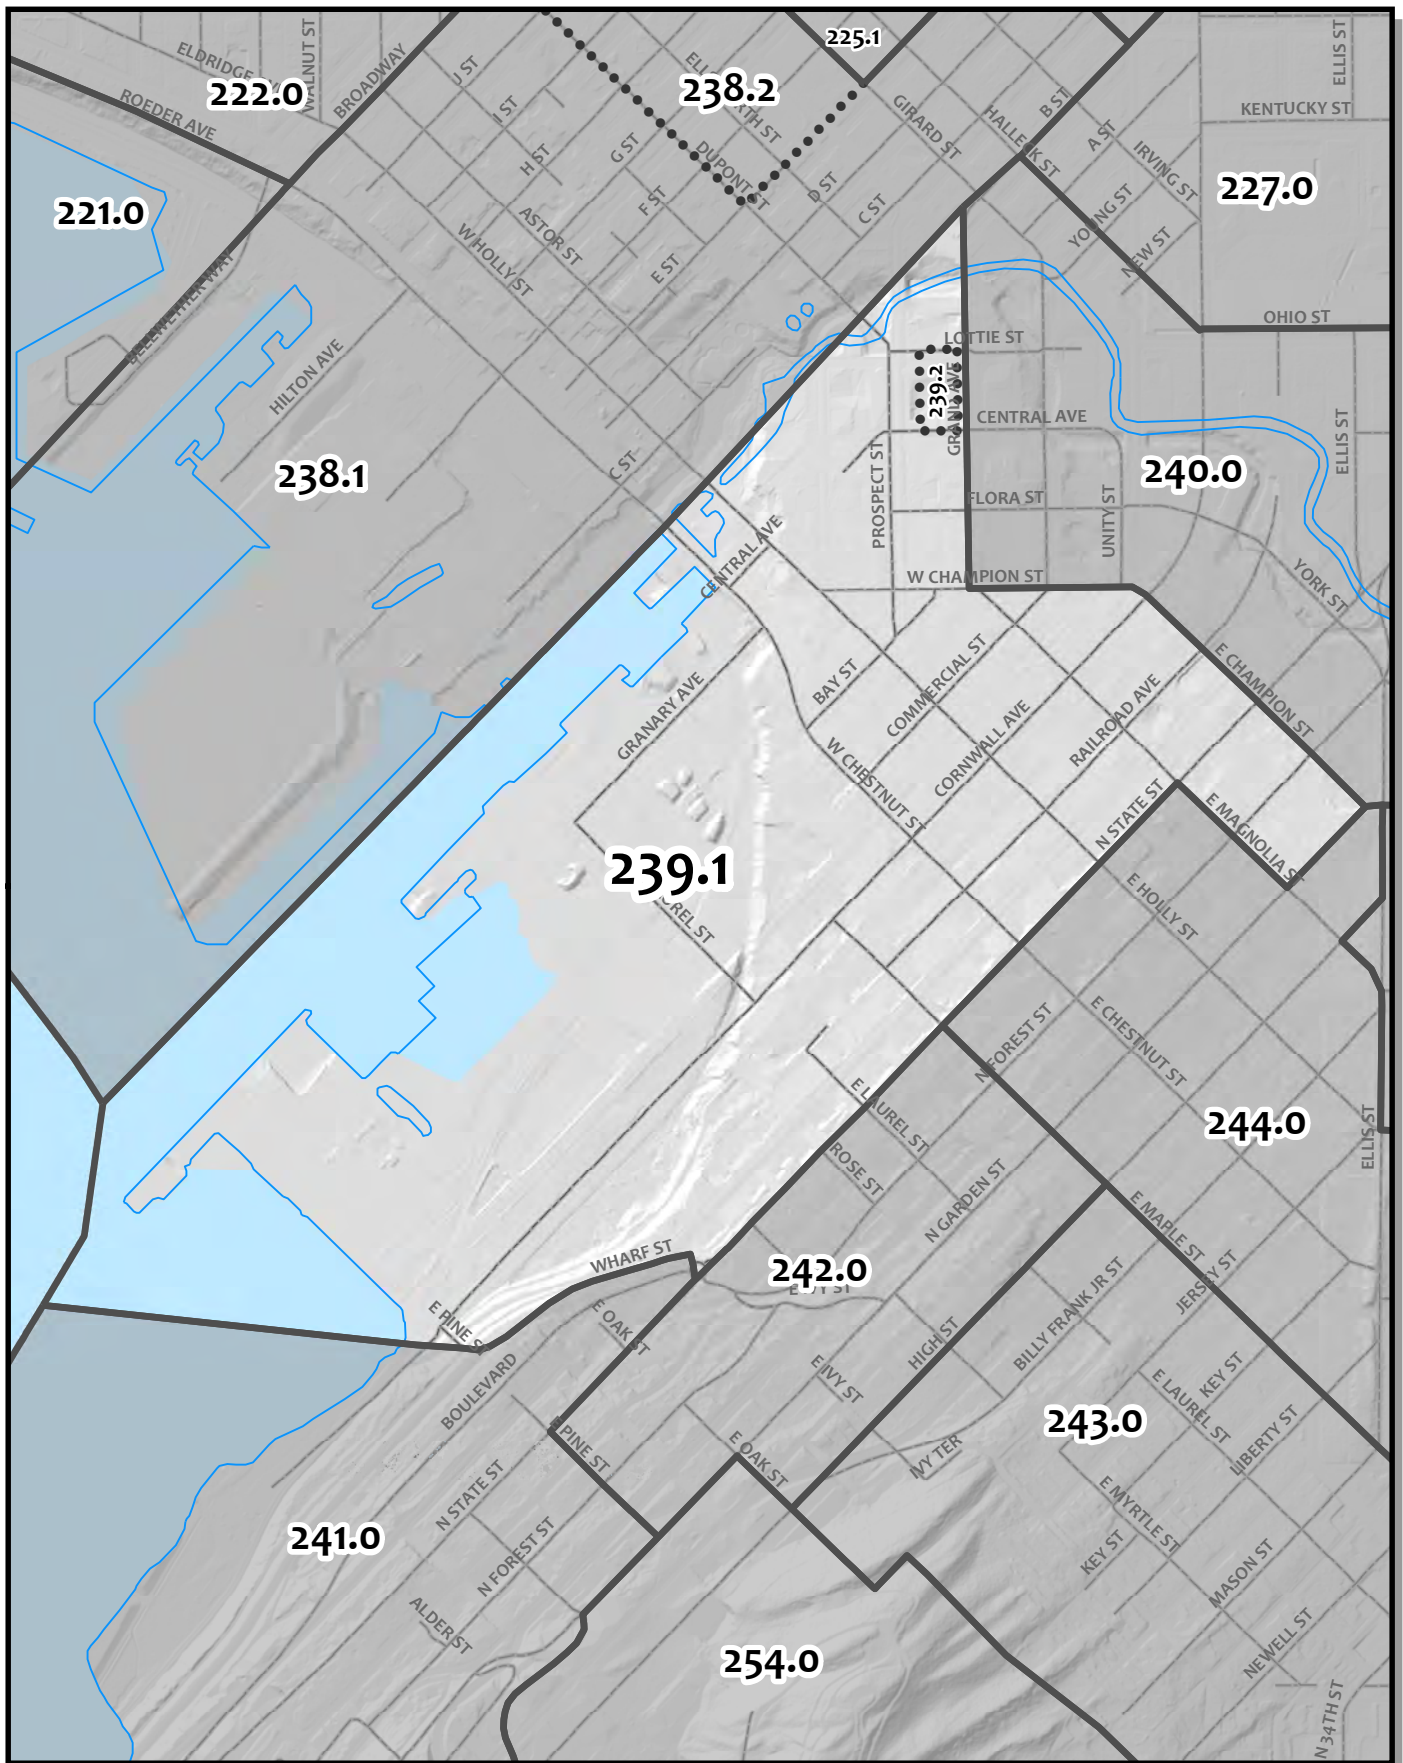

Whatcom County Precinct 239

City of Bellingham Ward 3
County Council District 1
Legislative District 42
Congressional District 2