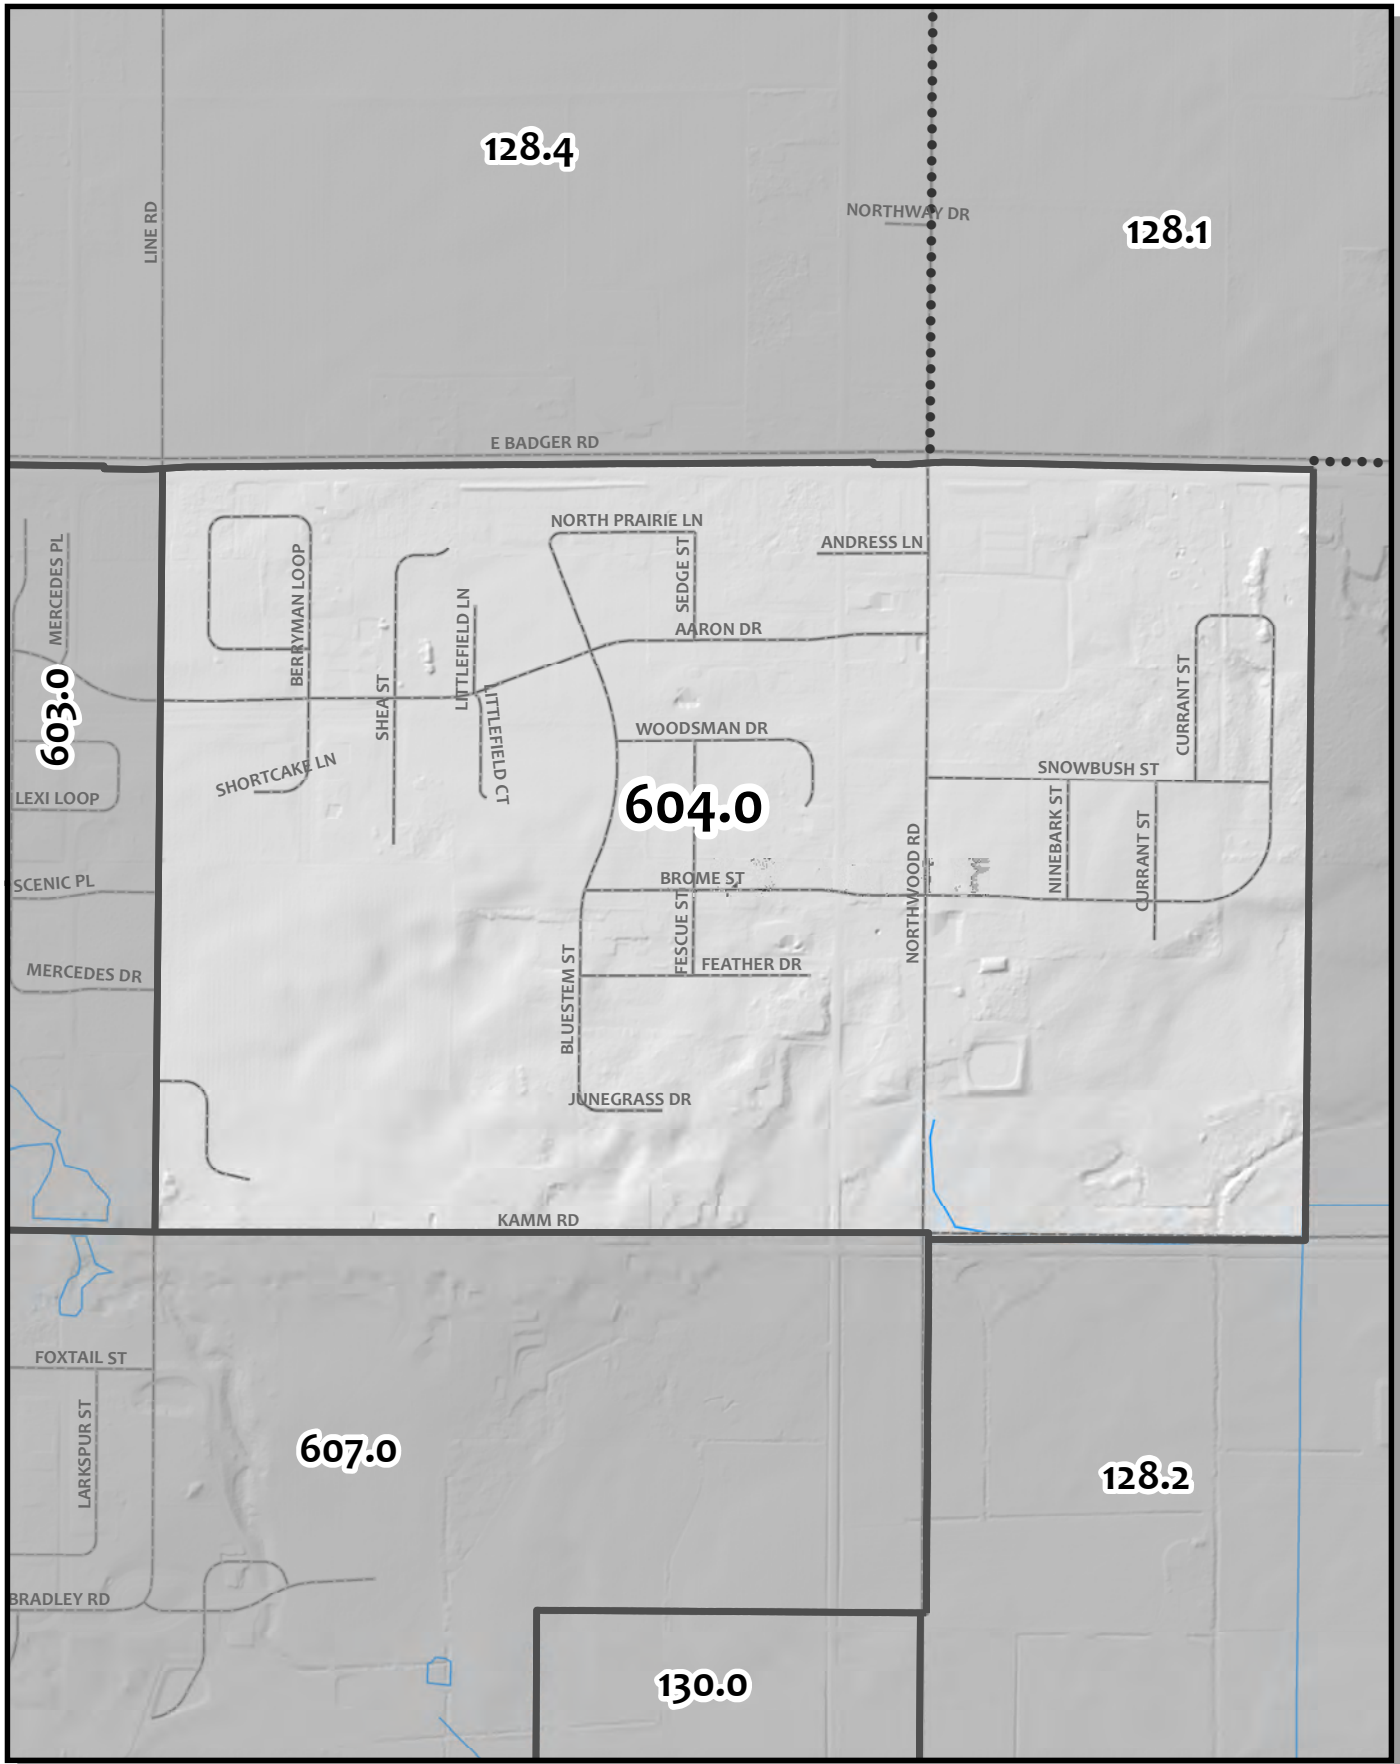

Whatcom County Precinct 604

City of Lynden
County Council District 4
Legislative District 42
Congressional District 2