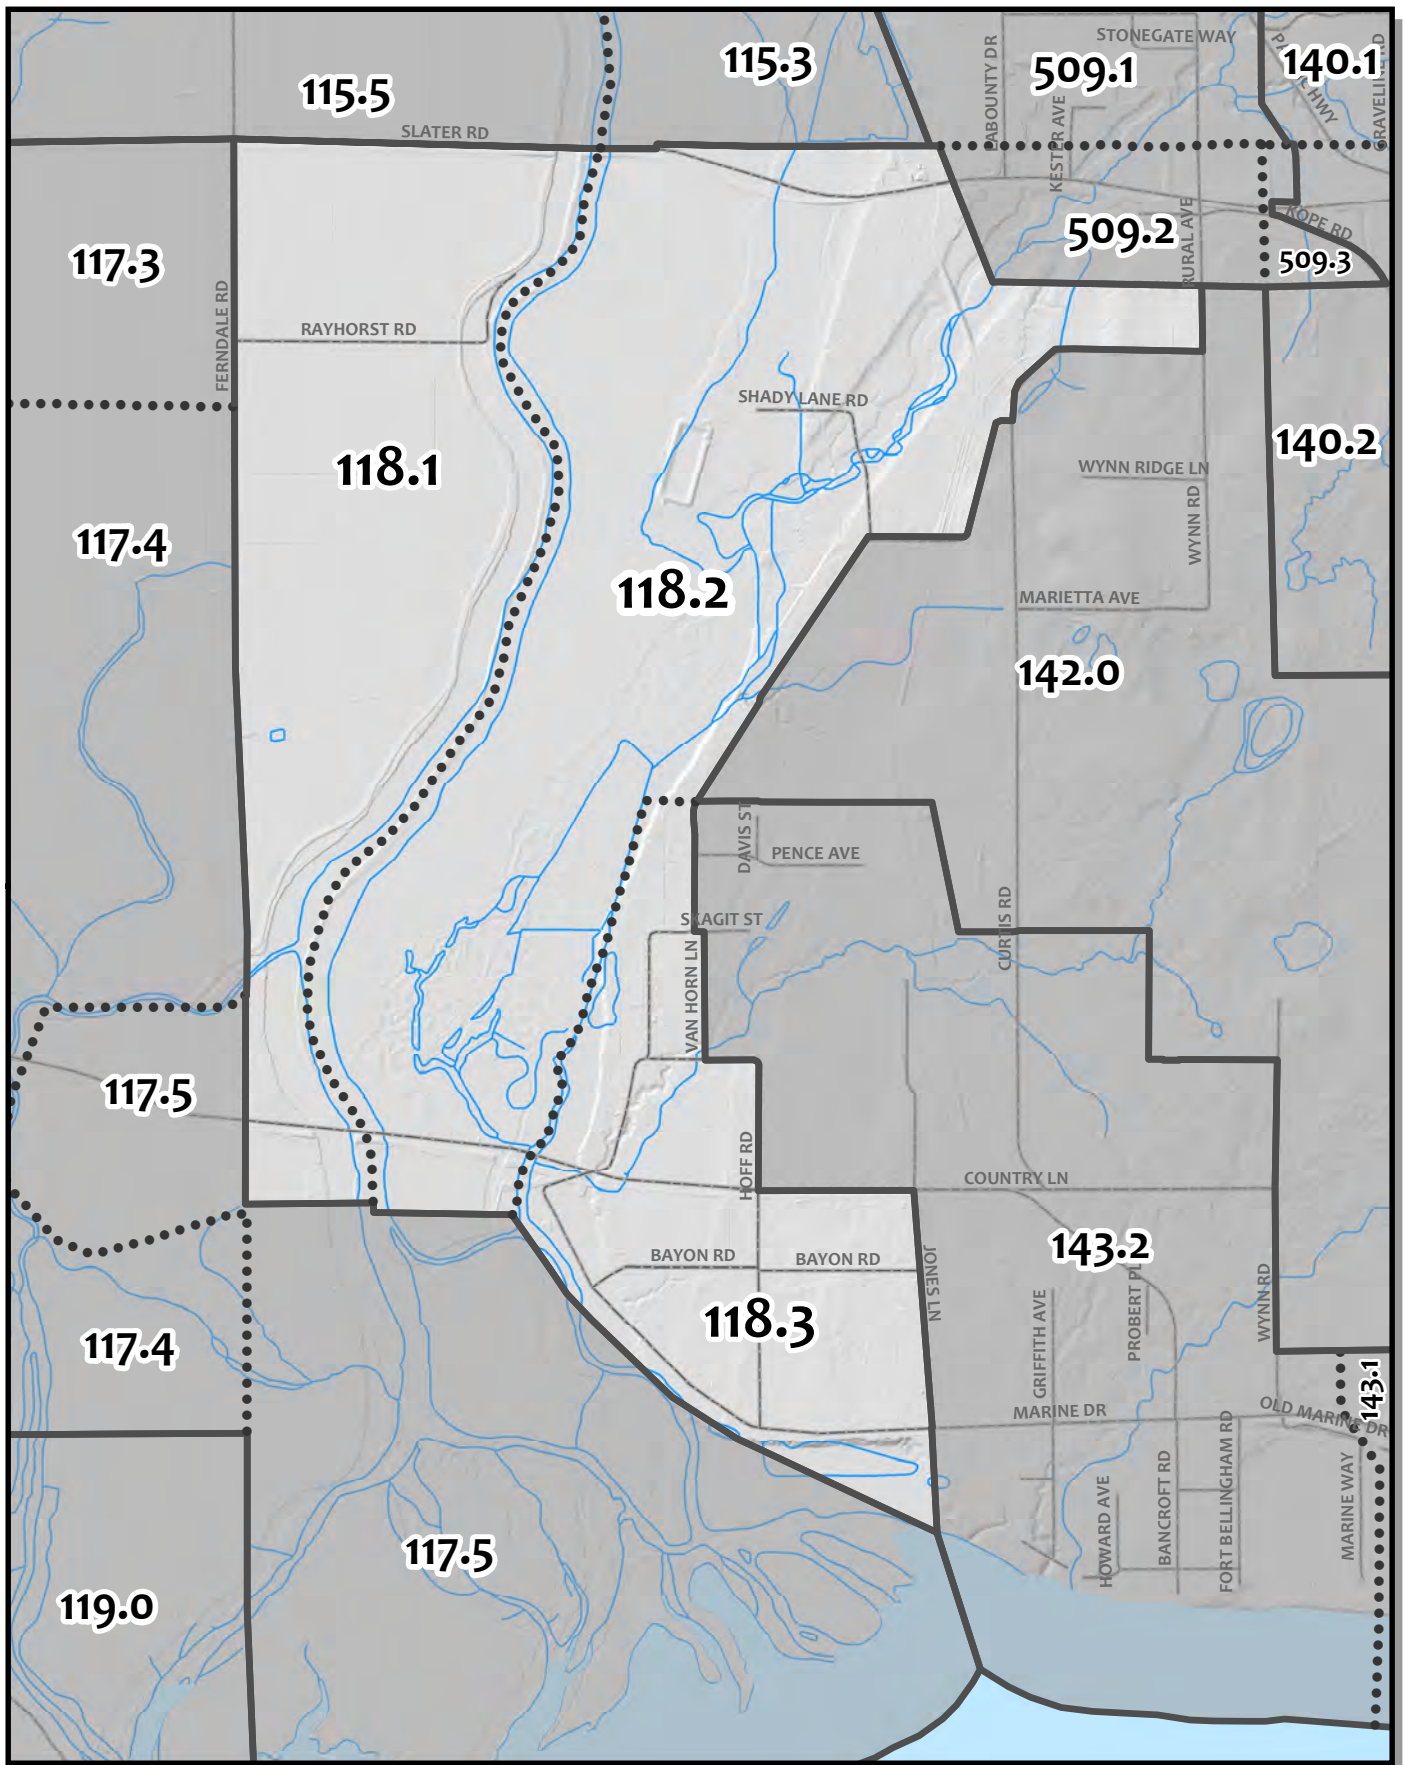

Whatcom County Precinct 118

County Council District 5
Legislative District 42
Congressional District 2

0 387.5 775 1,550
Foot