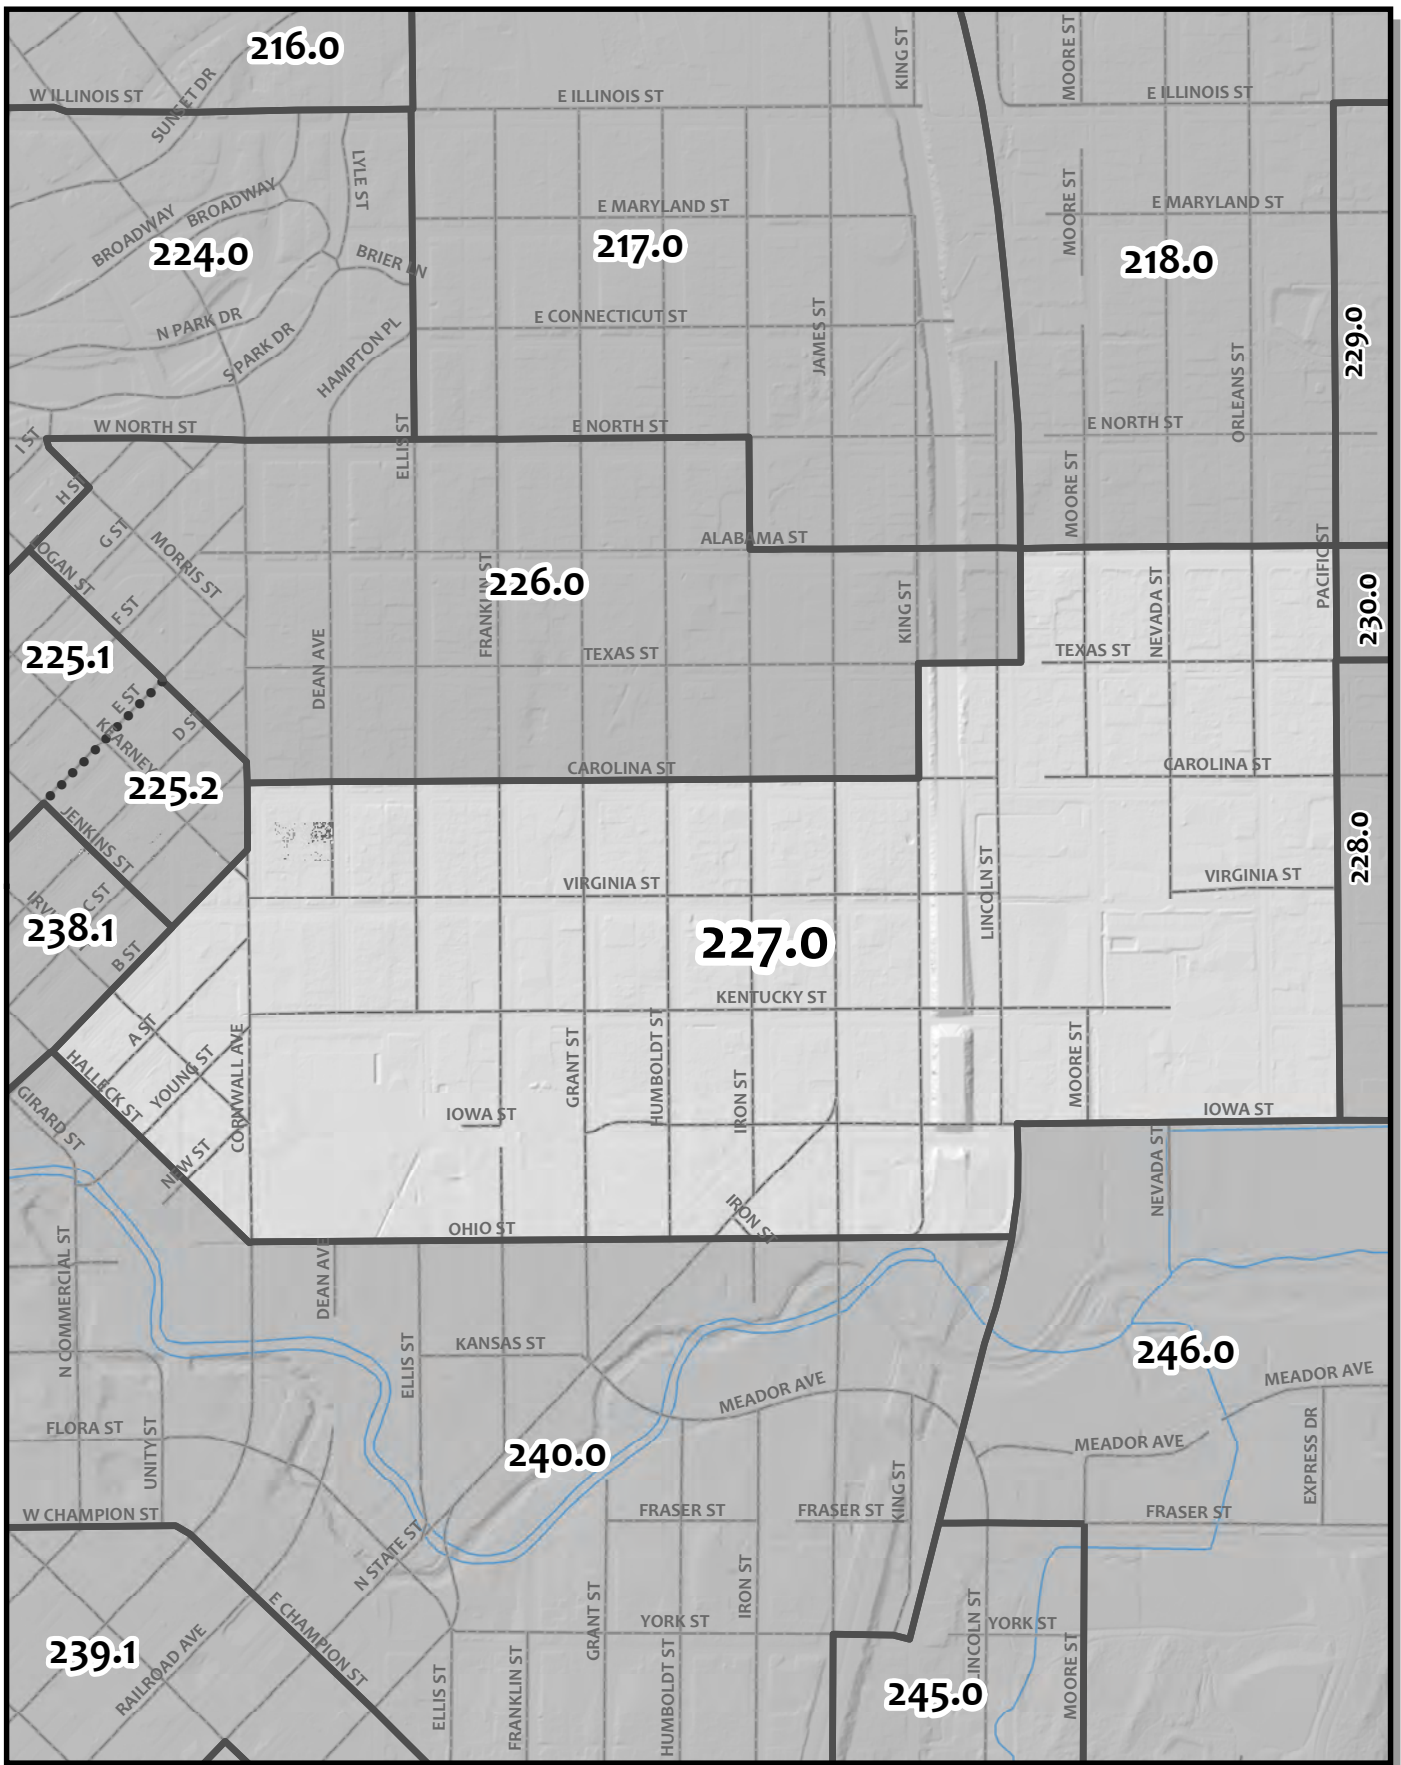

Whatcom County Precinct 227

City of Bellingham Ward 3

County Council District 1

Legislative District 42

Congressional District 2

0 160 320 640 Feet