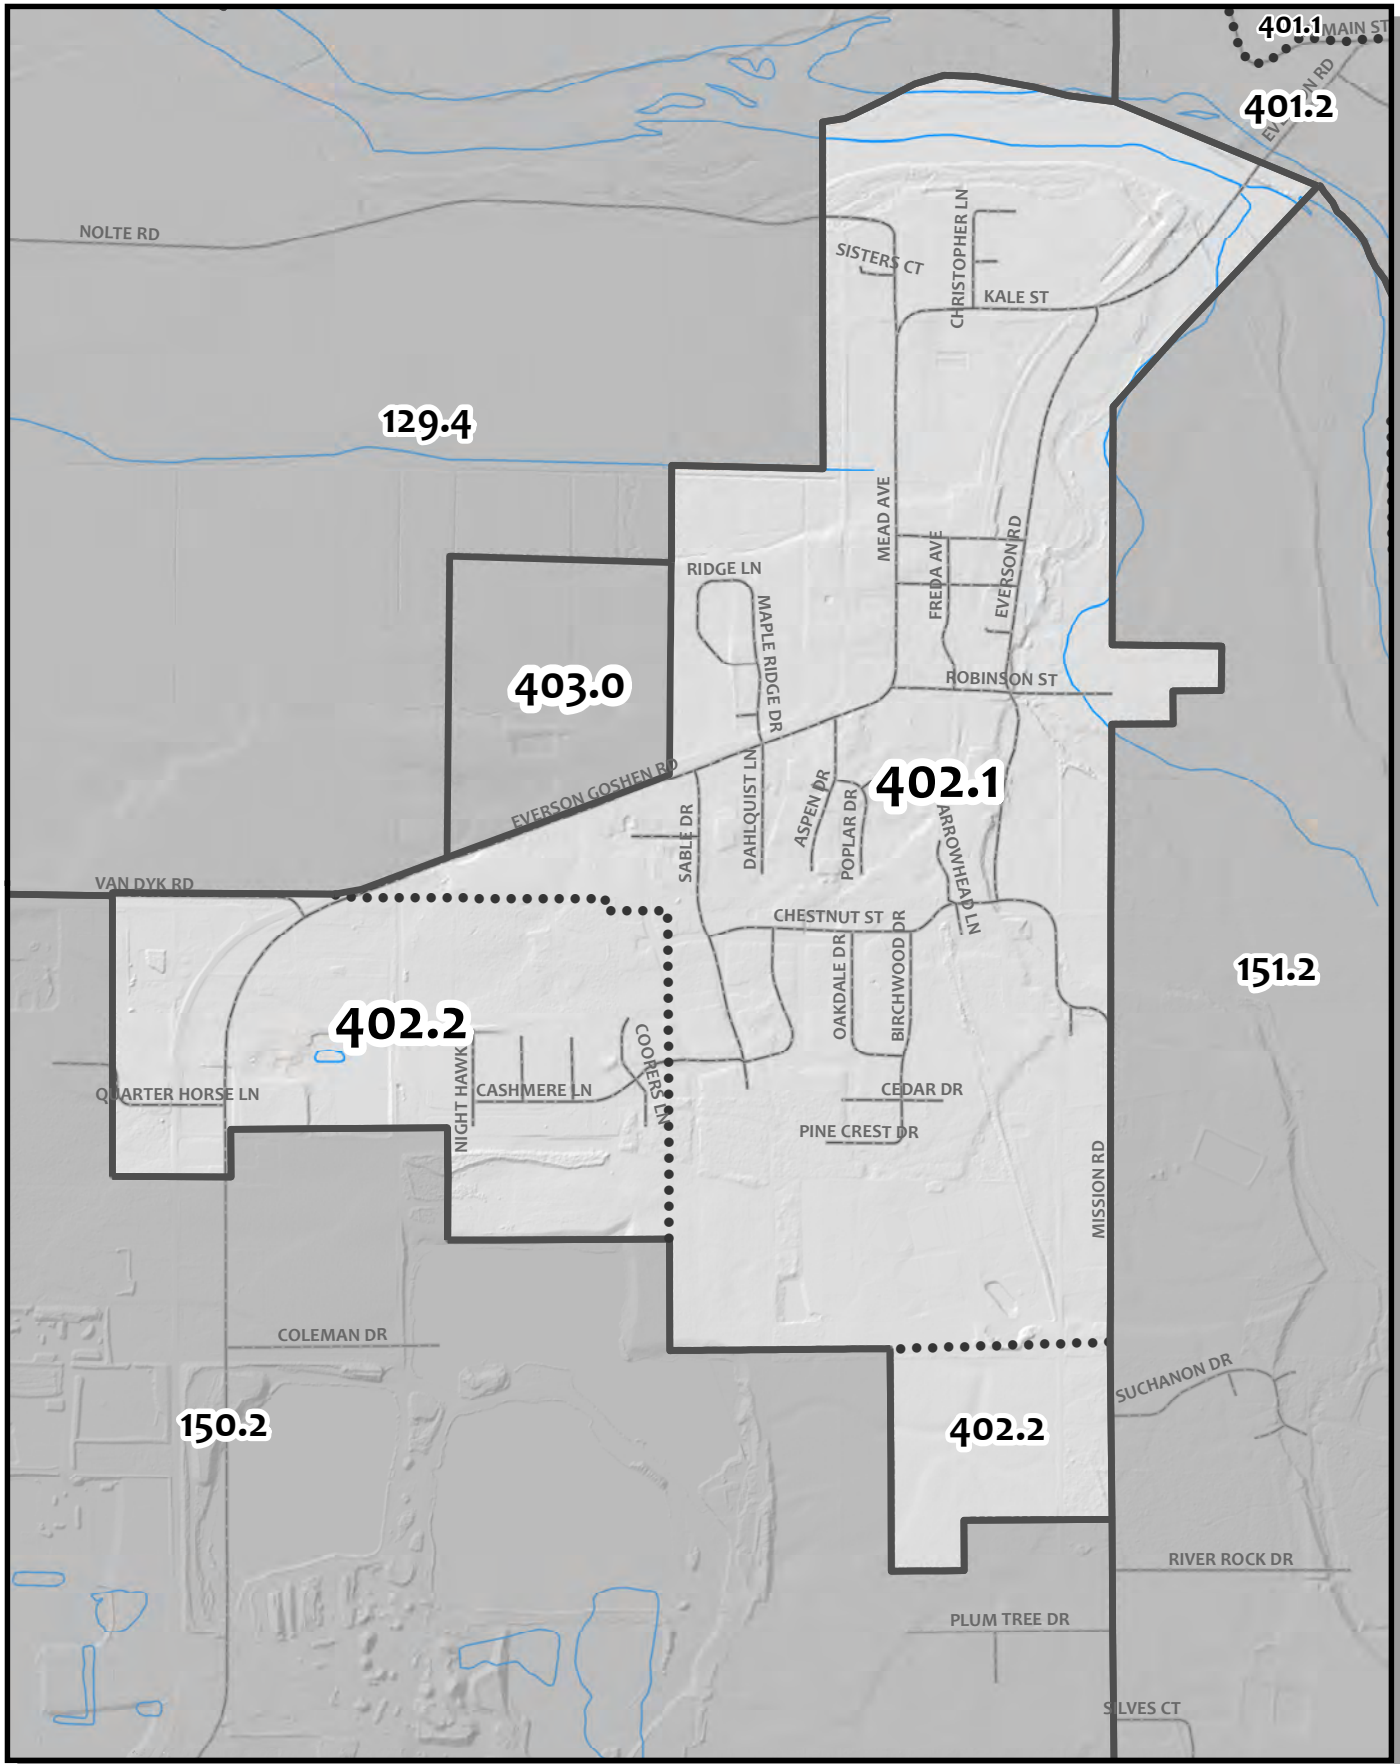

Whatcom County Precinct 402

County Council District 3
Legislative District 42
Congressional District 2