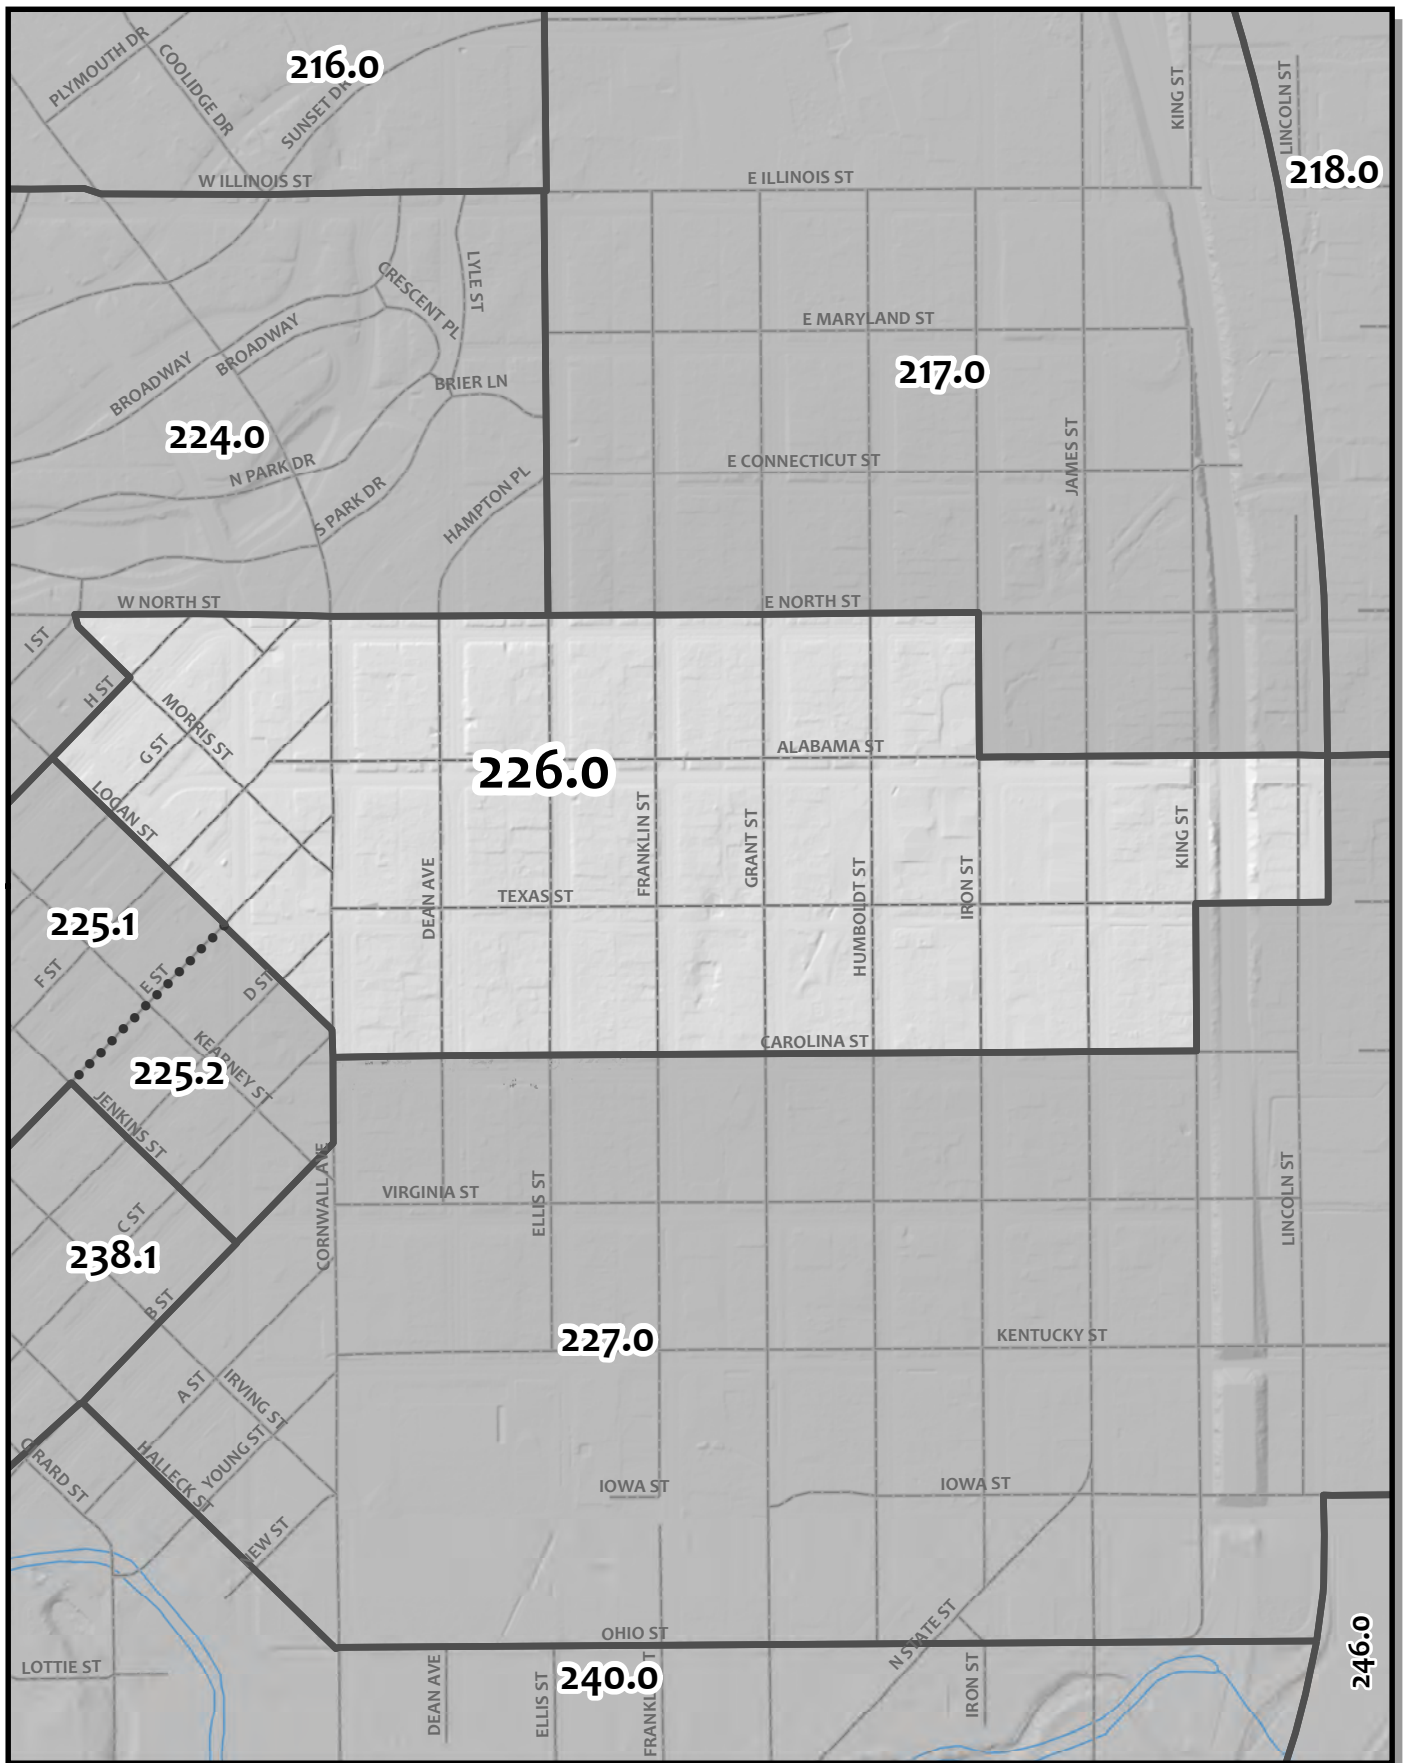

Whatcom County Precinct 226

City of Bellingham Ward 3
County Council District 2
Legislative District 42
Congressional District 2

0 120 240 480
Feet