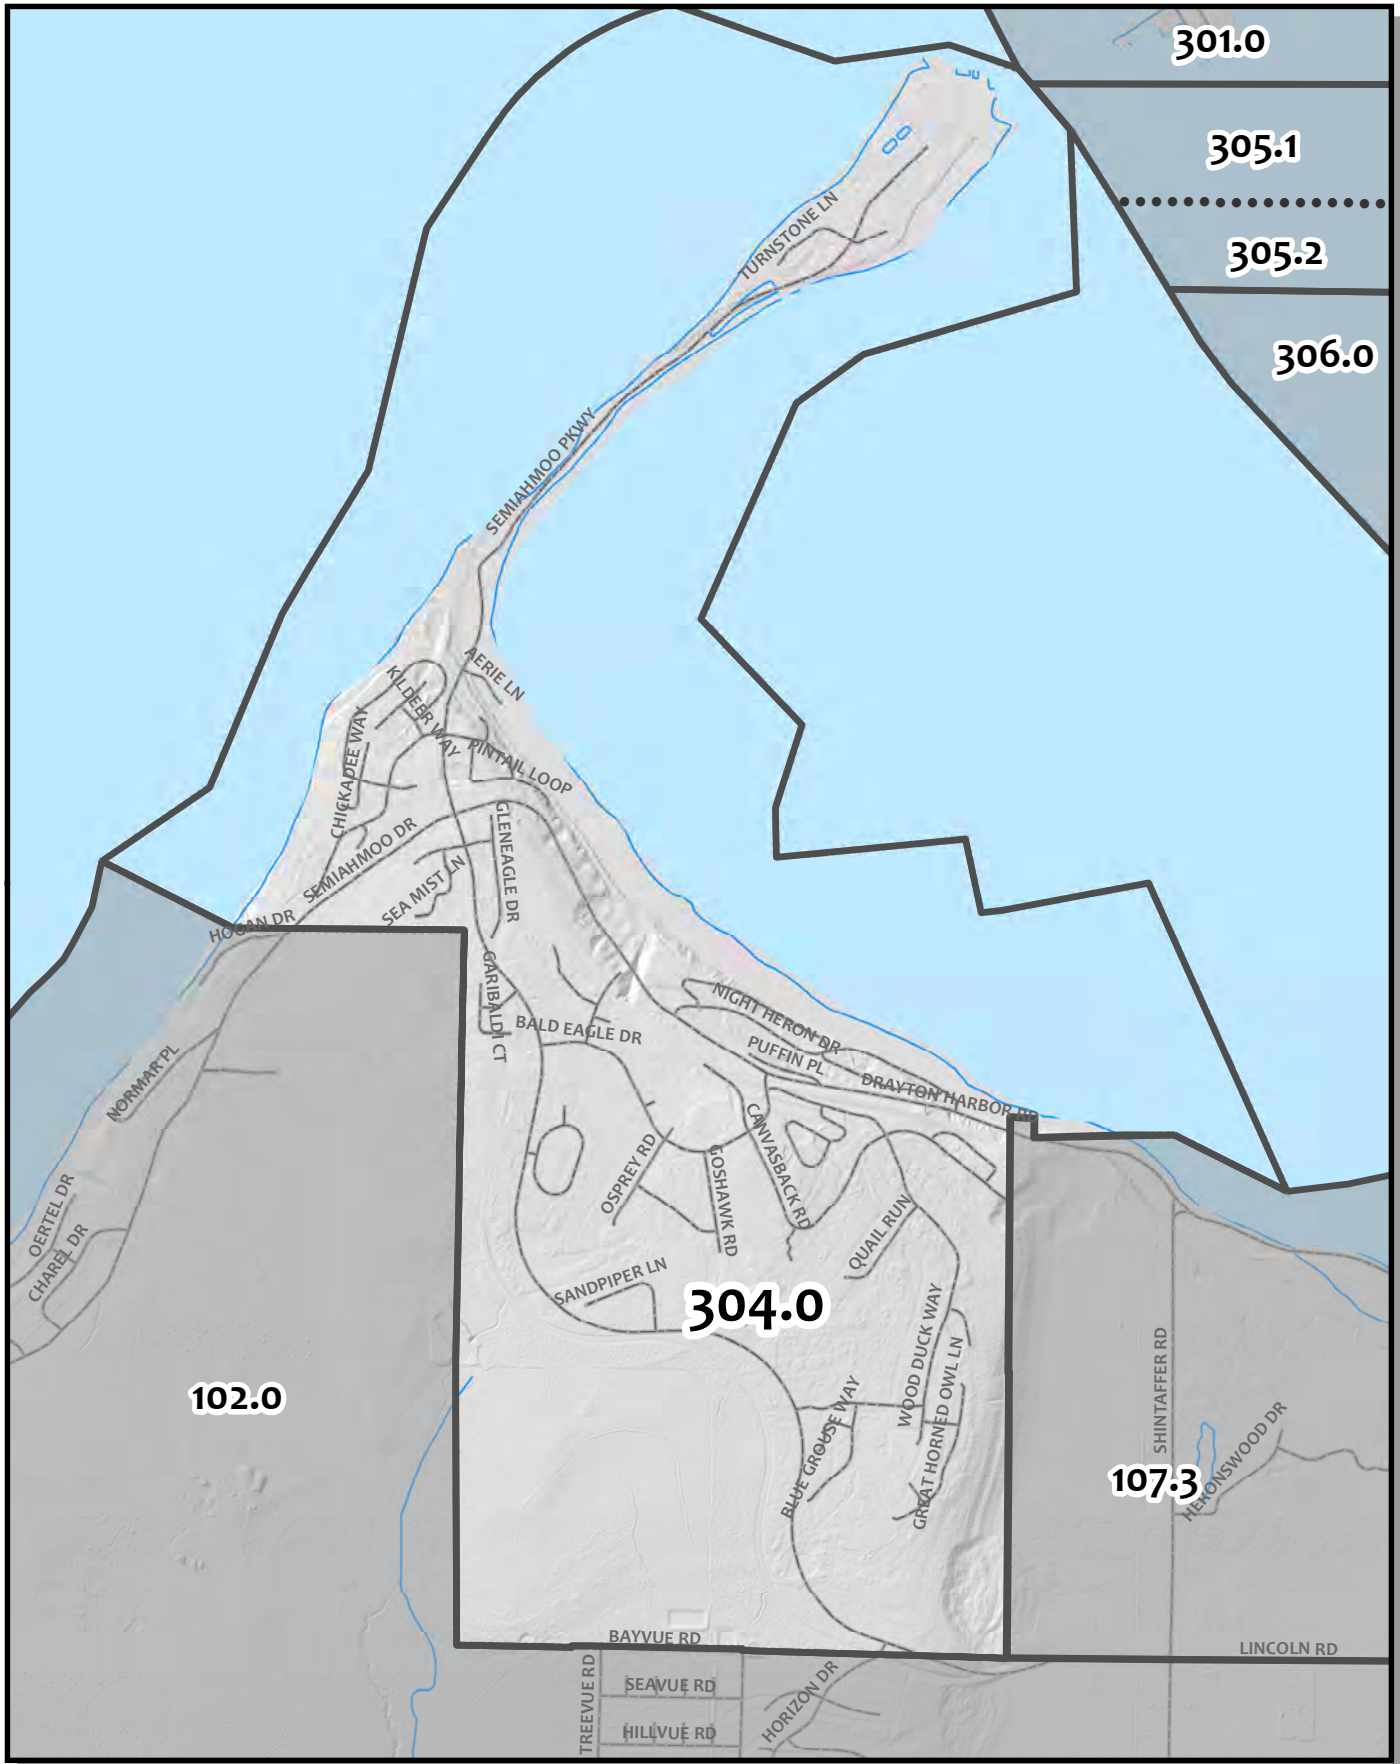

Whatcom County Precinct 304
City of Blaine Ward 3
County Council District 5
Legislative District 42
Congressional District 2