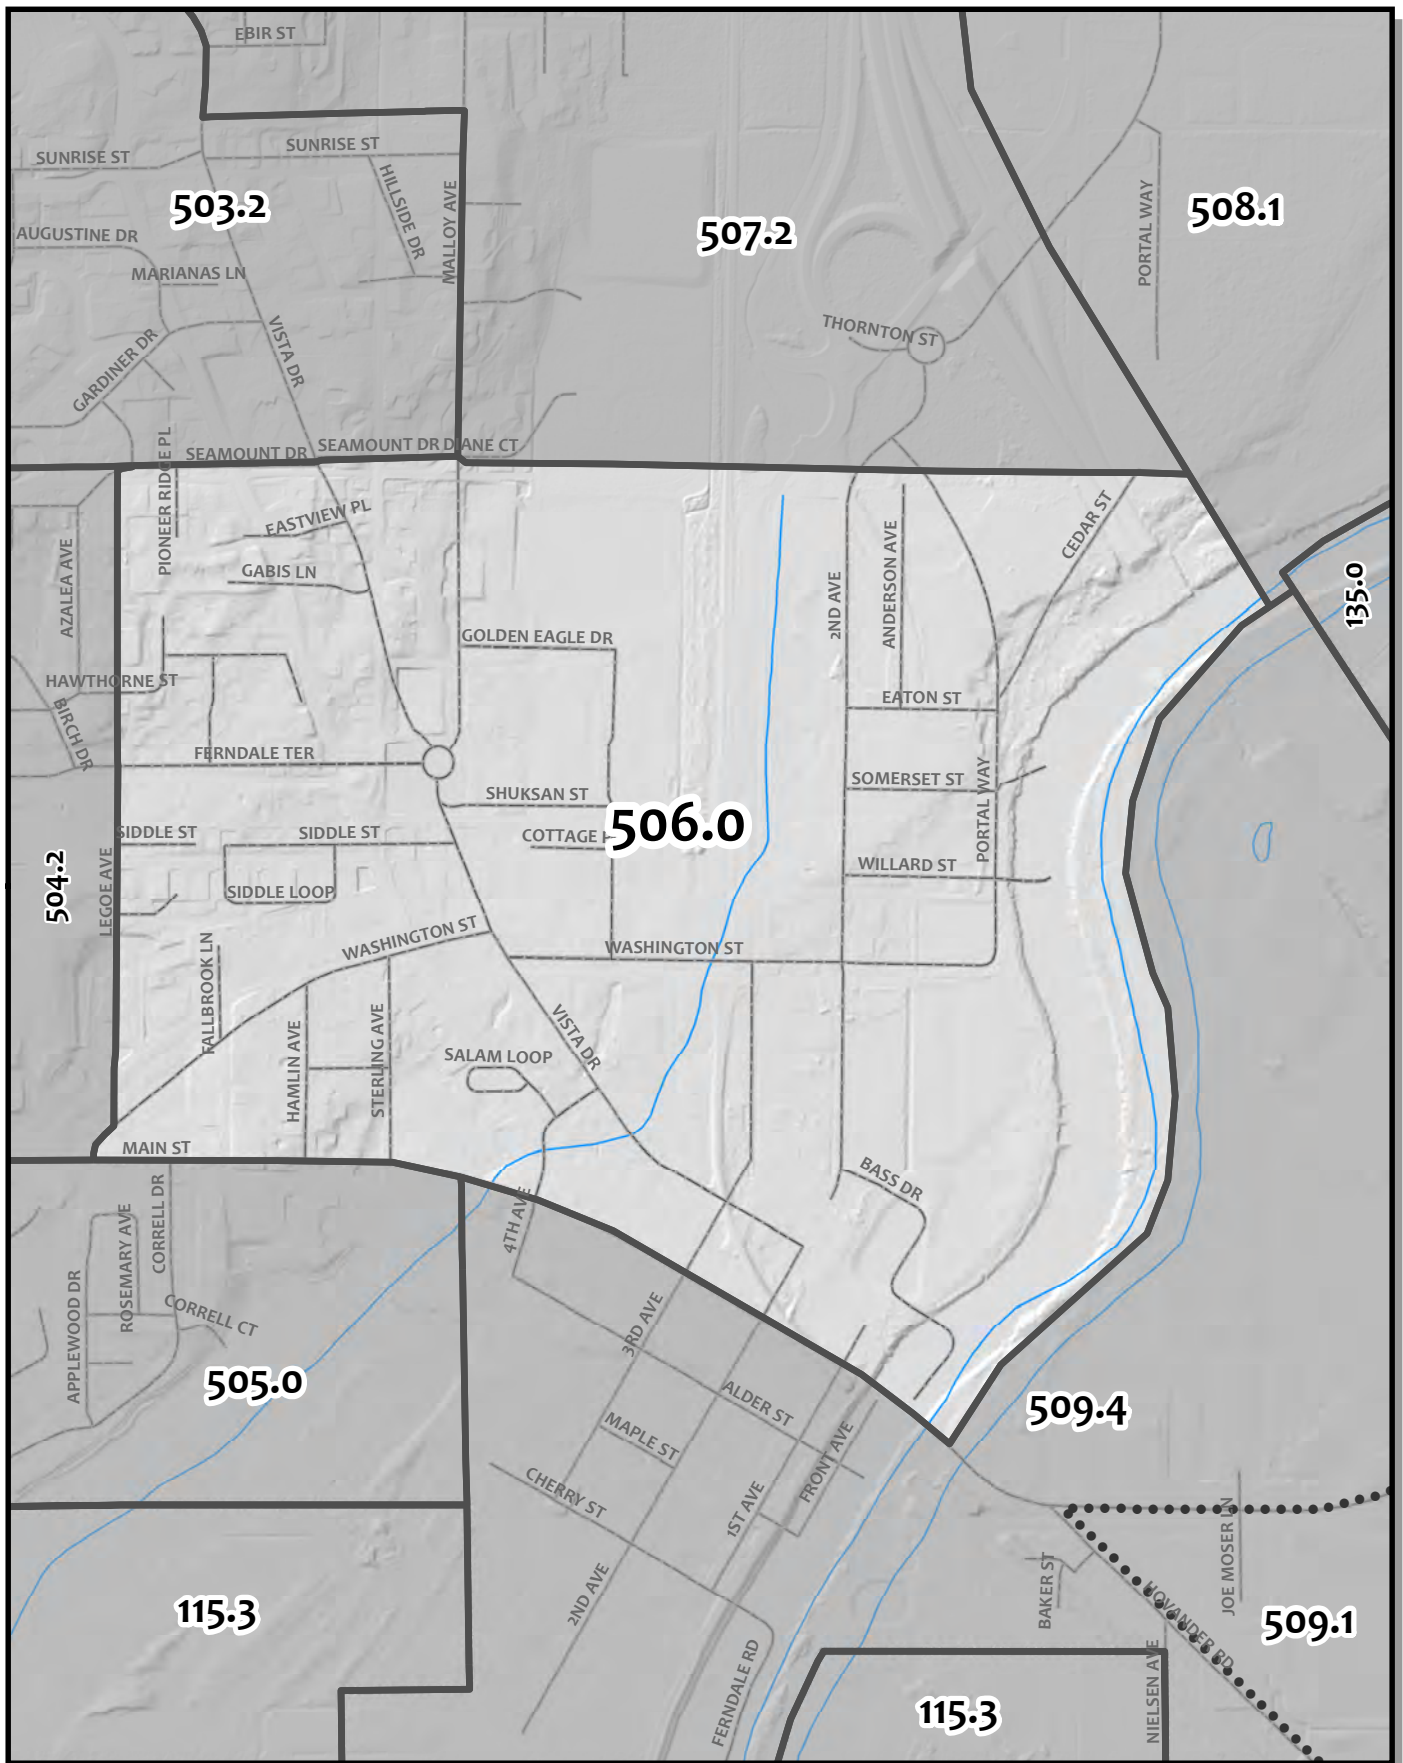

Whatcom County Precinct 506
County Council District 5
Legislative District 42
Congressional District 2