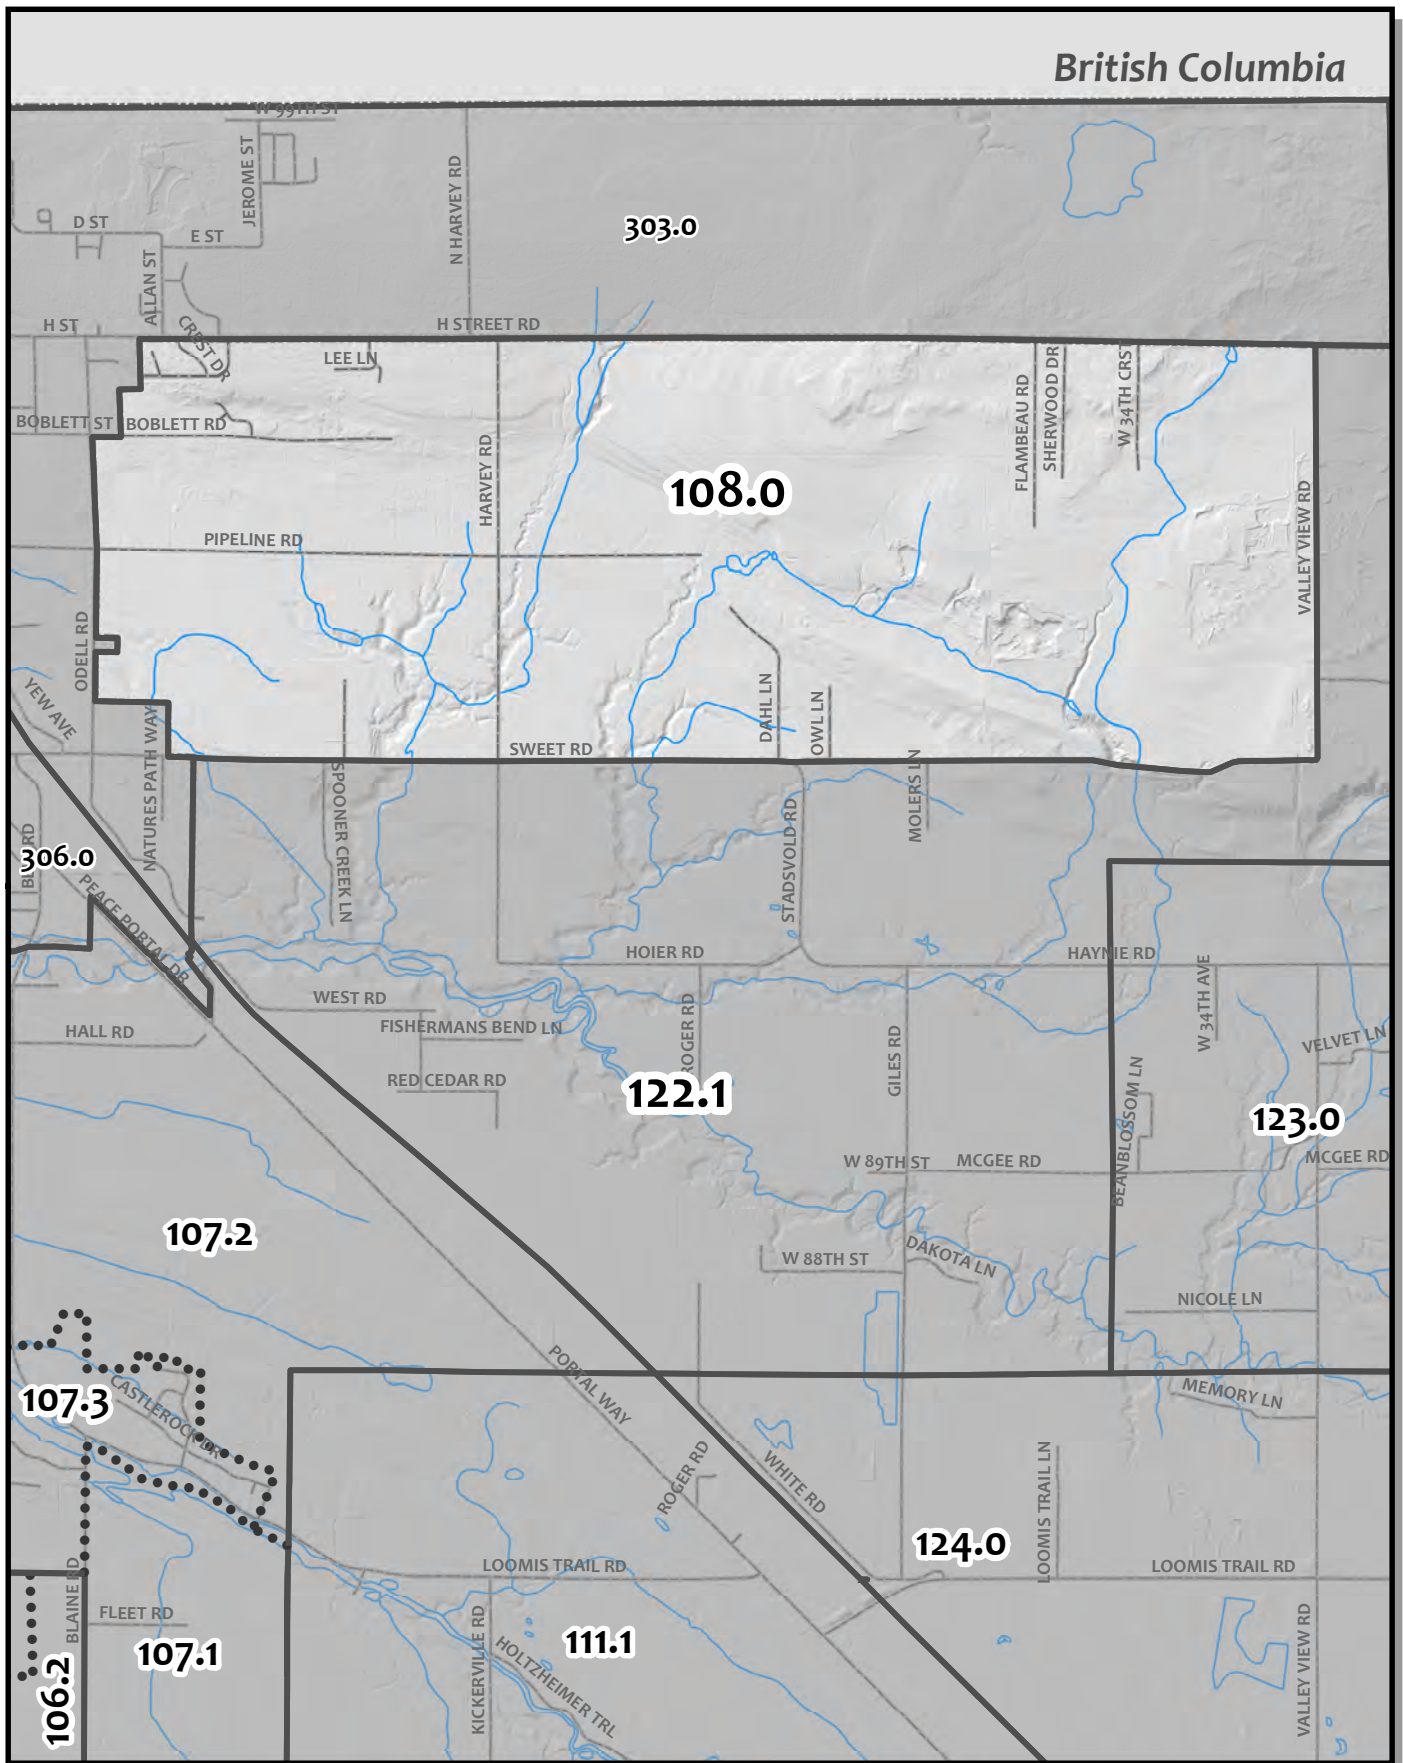

Whatcom County Precinct 108

County Council District 5
Legislative District 42
Congressional District 2