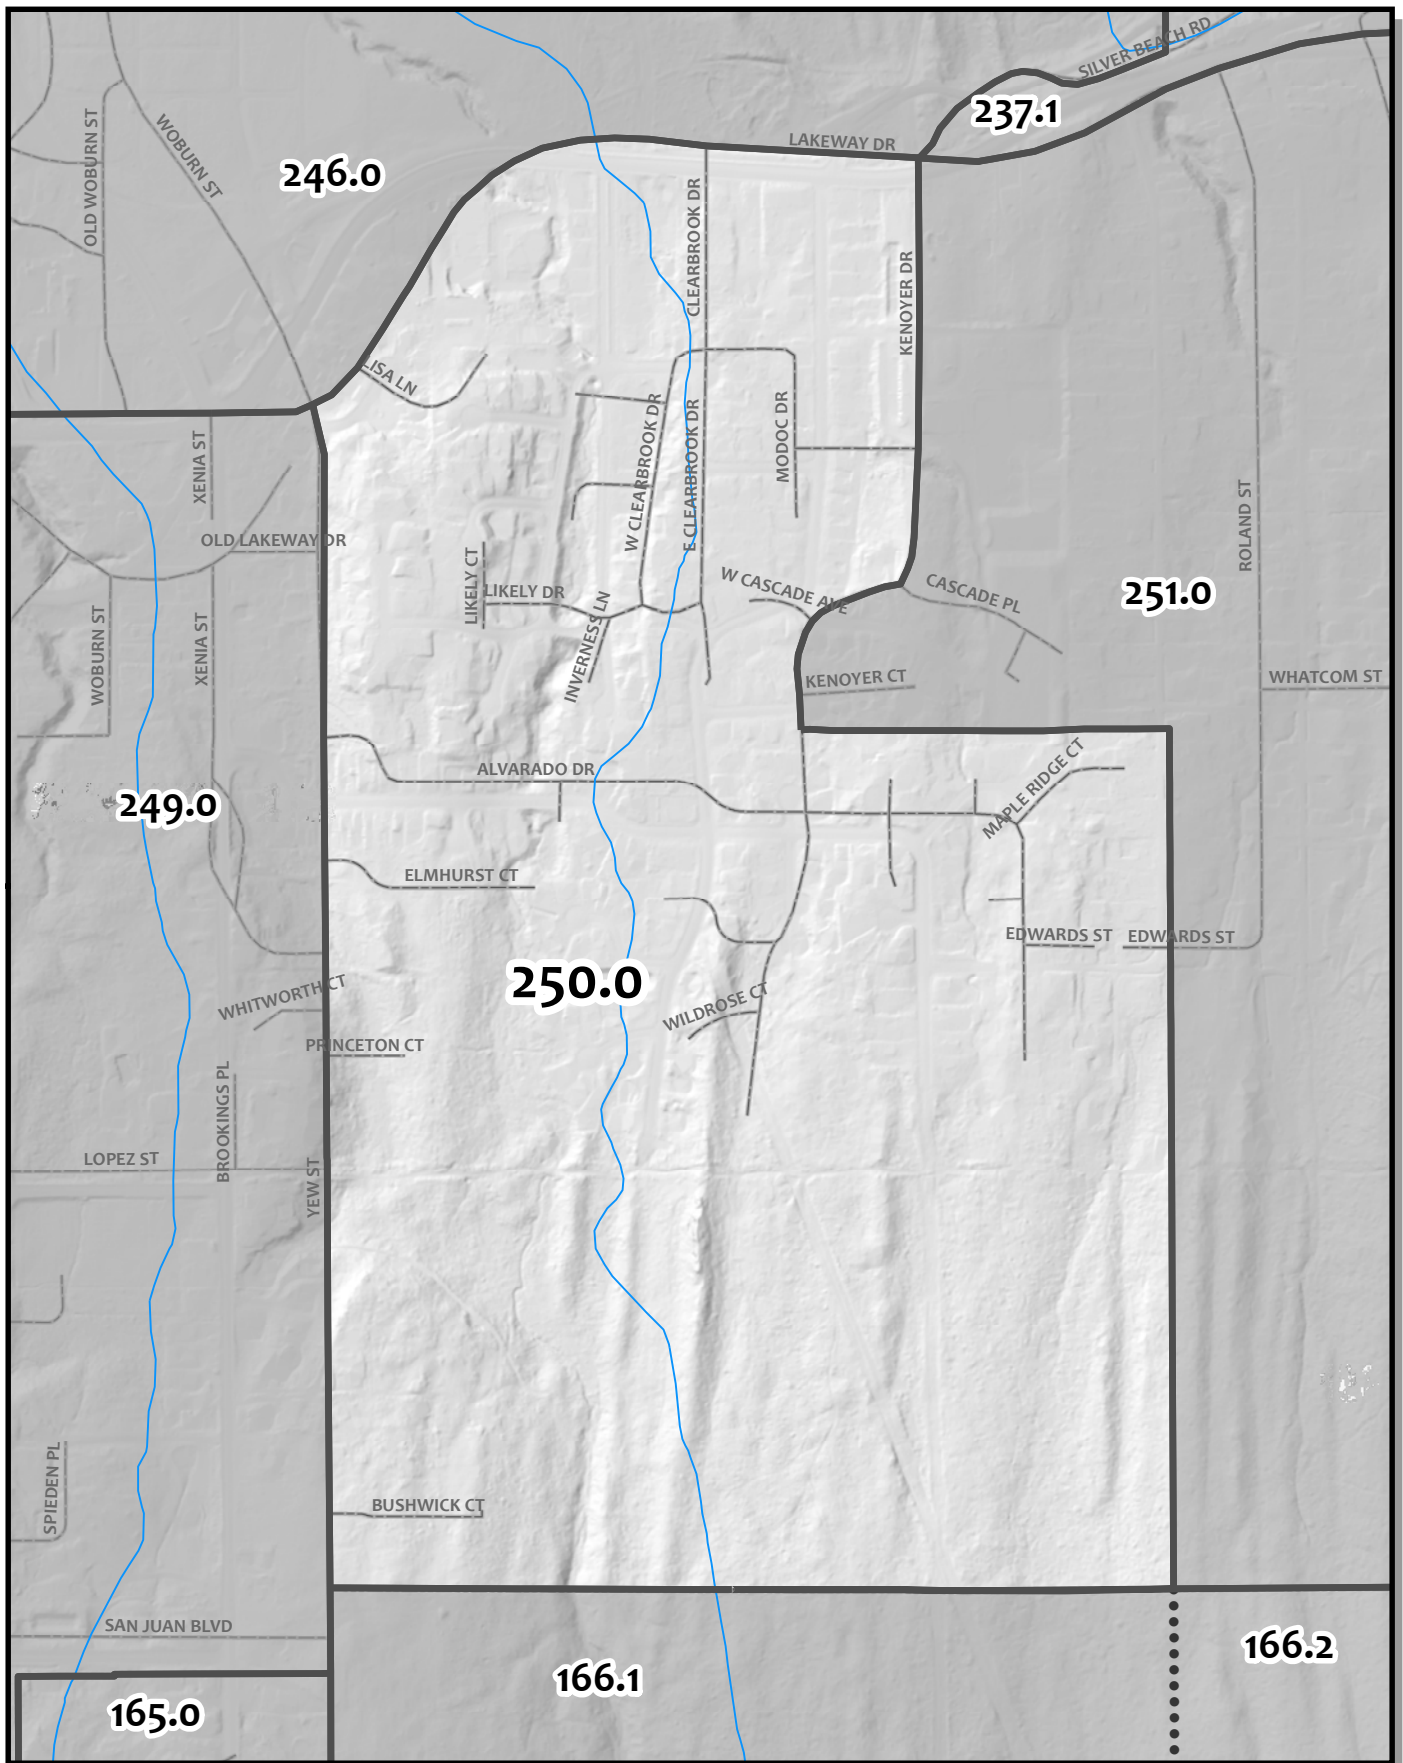

Whatcom County Precinct 250
City of Bellingham Ward 4
County Council District 1
Legislative District 40
Congressional District 2

0 115 230 460 Feet