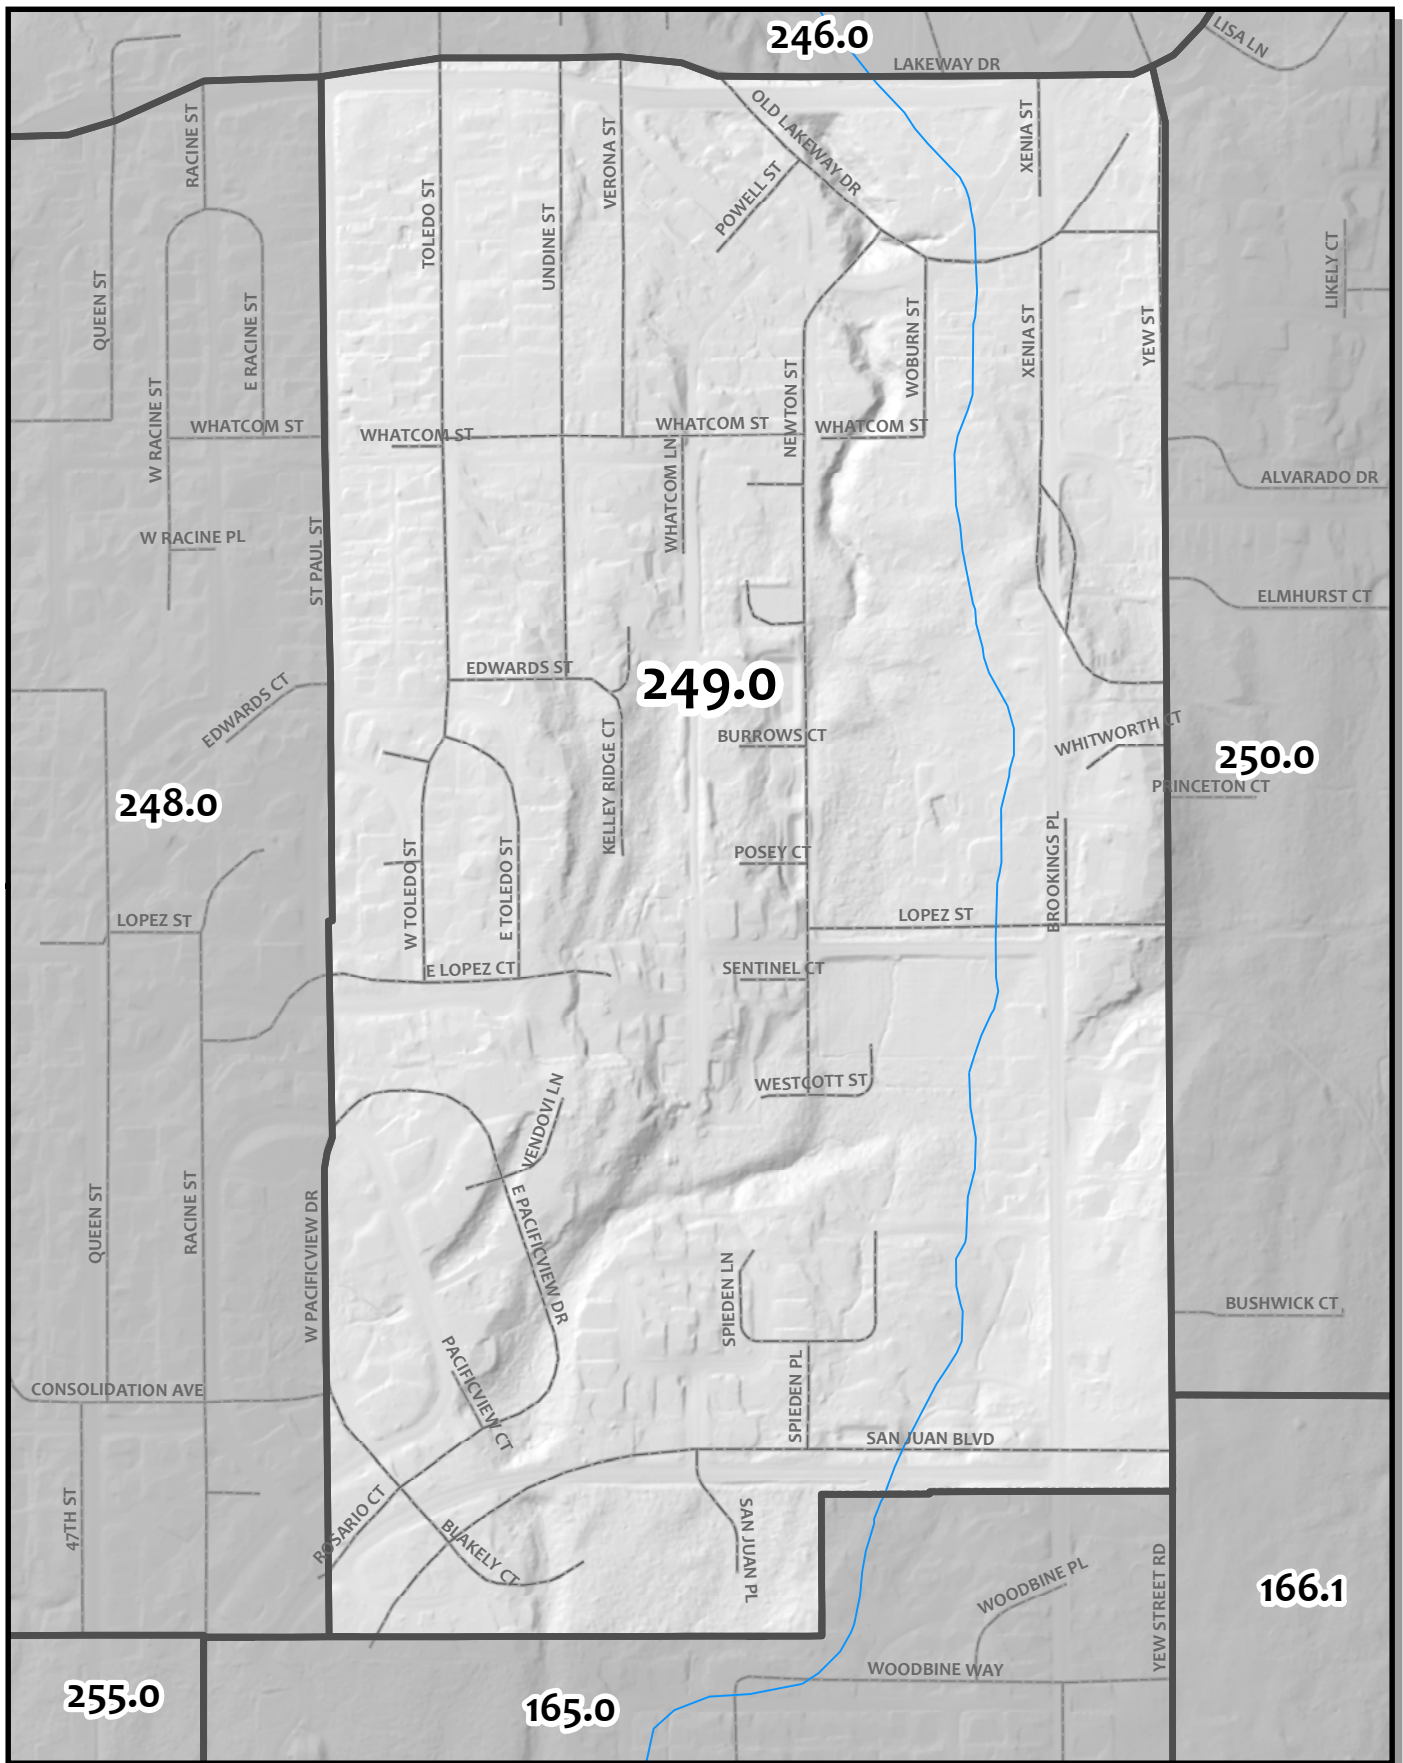

Whatcom County Precinct 249

City of Bellingham Ward 3
County Council District 1
Legislative District 40
Congressional District 2

0 105 210 420 Feet