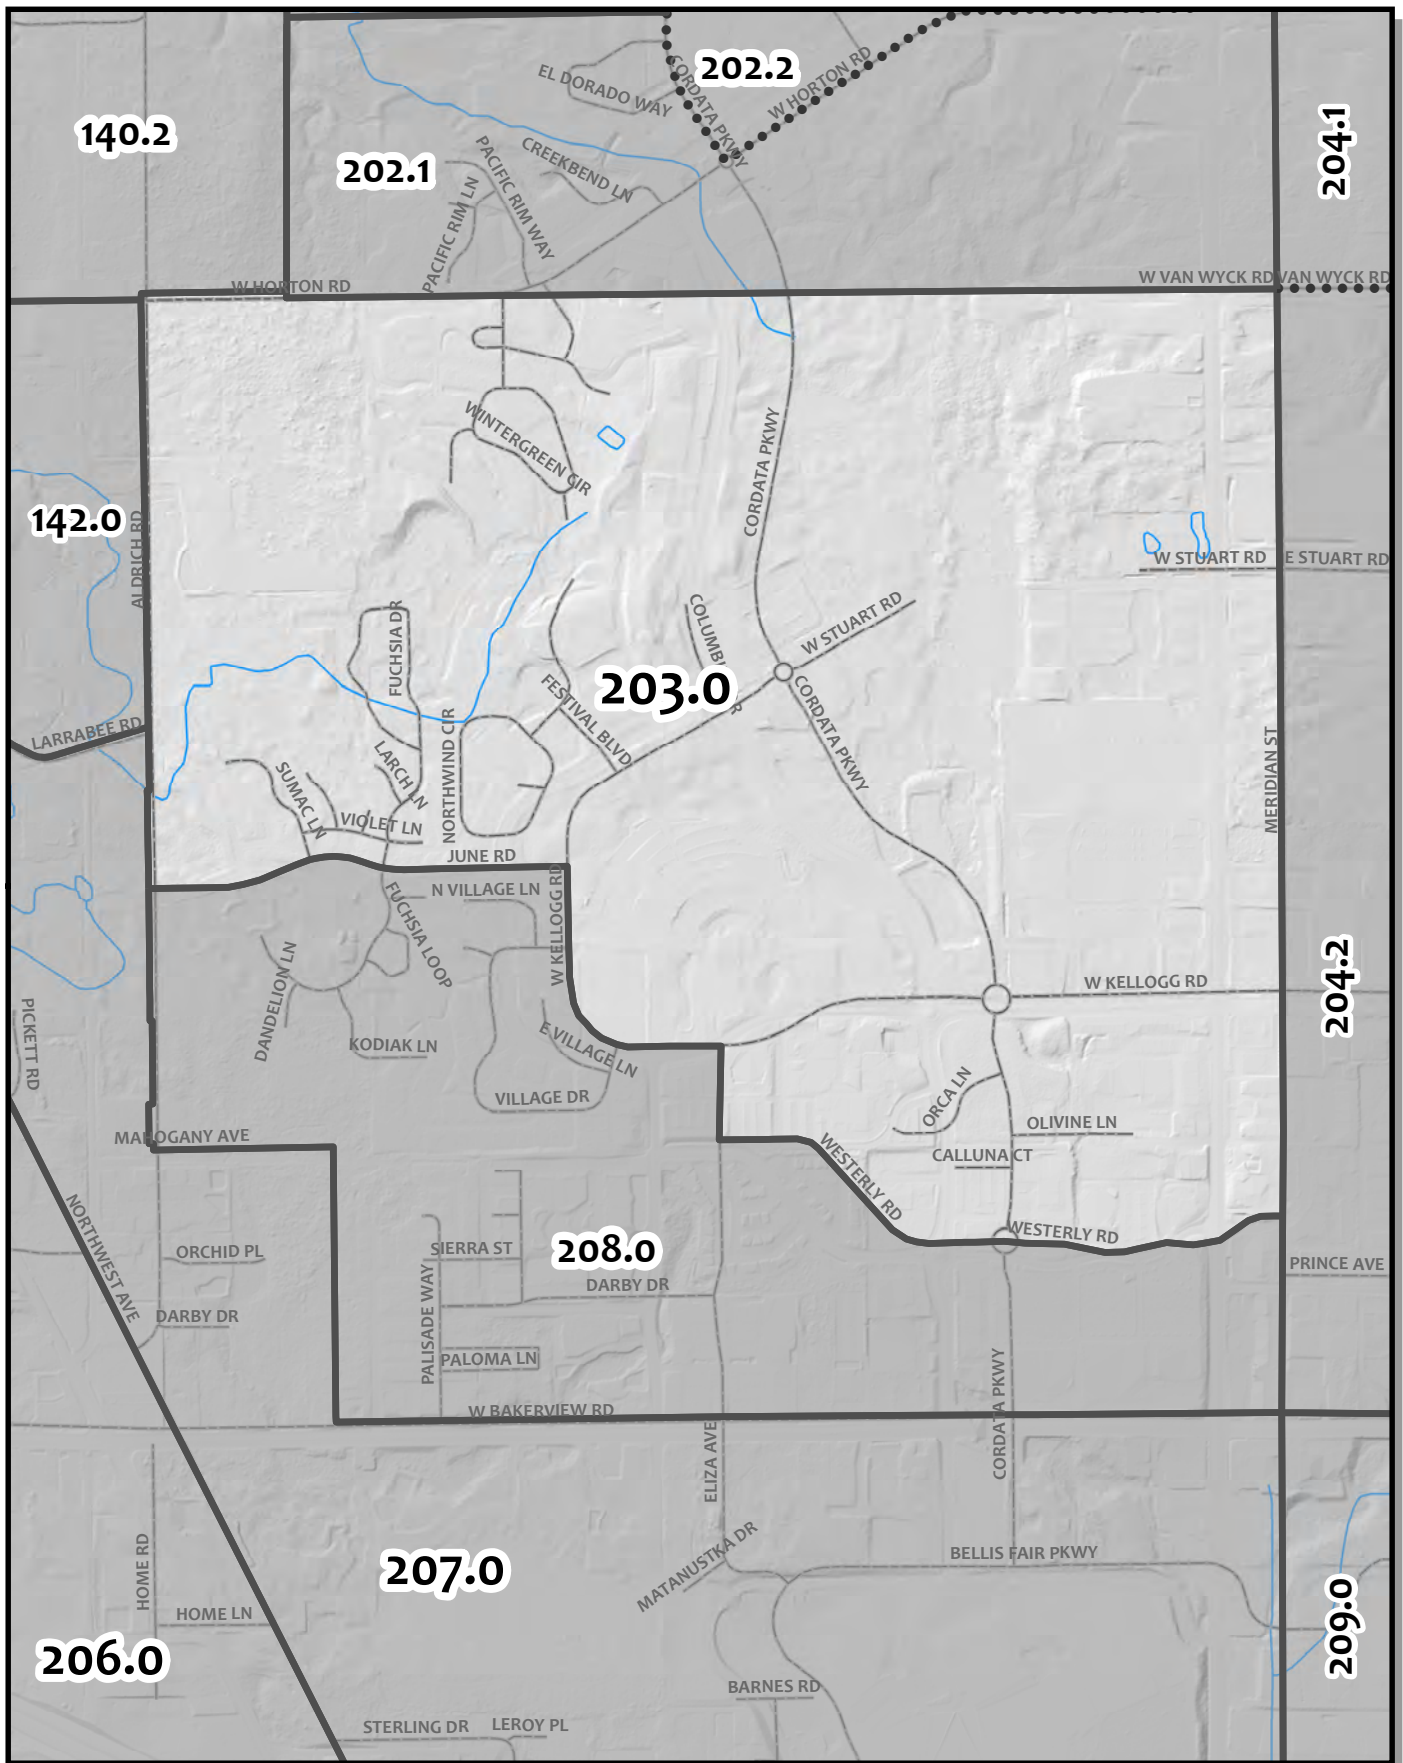

Whatcom County Precinct 203
City of Bellingham Ward 1
County Council District 2
Legislative District 42
Congressional District 2