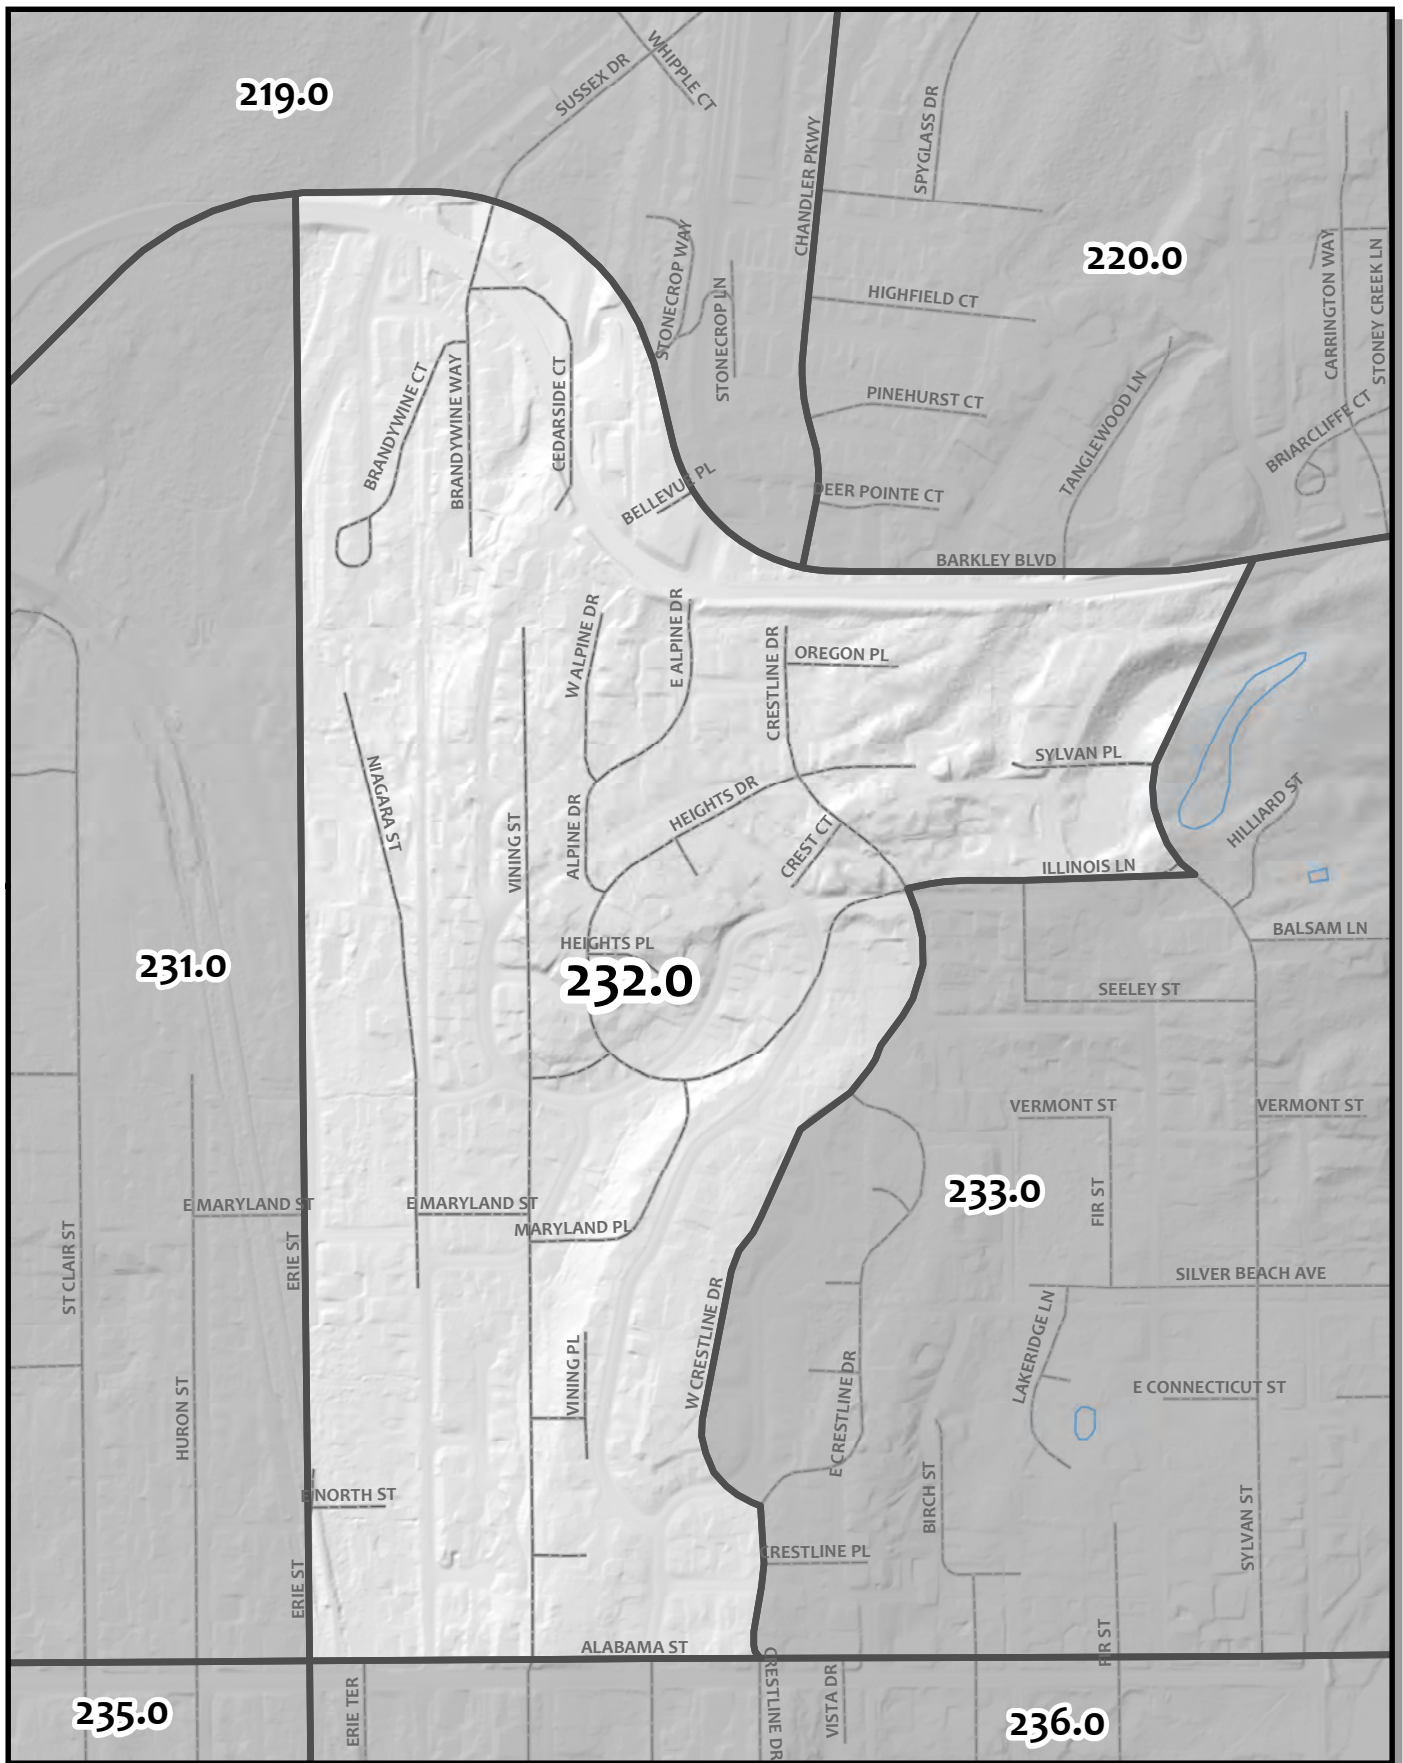

Whatcom County Precinct 232

City of Bellingham Ward 4
County Council District 2
Legislative District 40
Congressional District 2

0 112.5 225 450 Feet