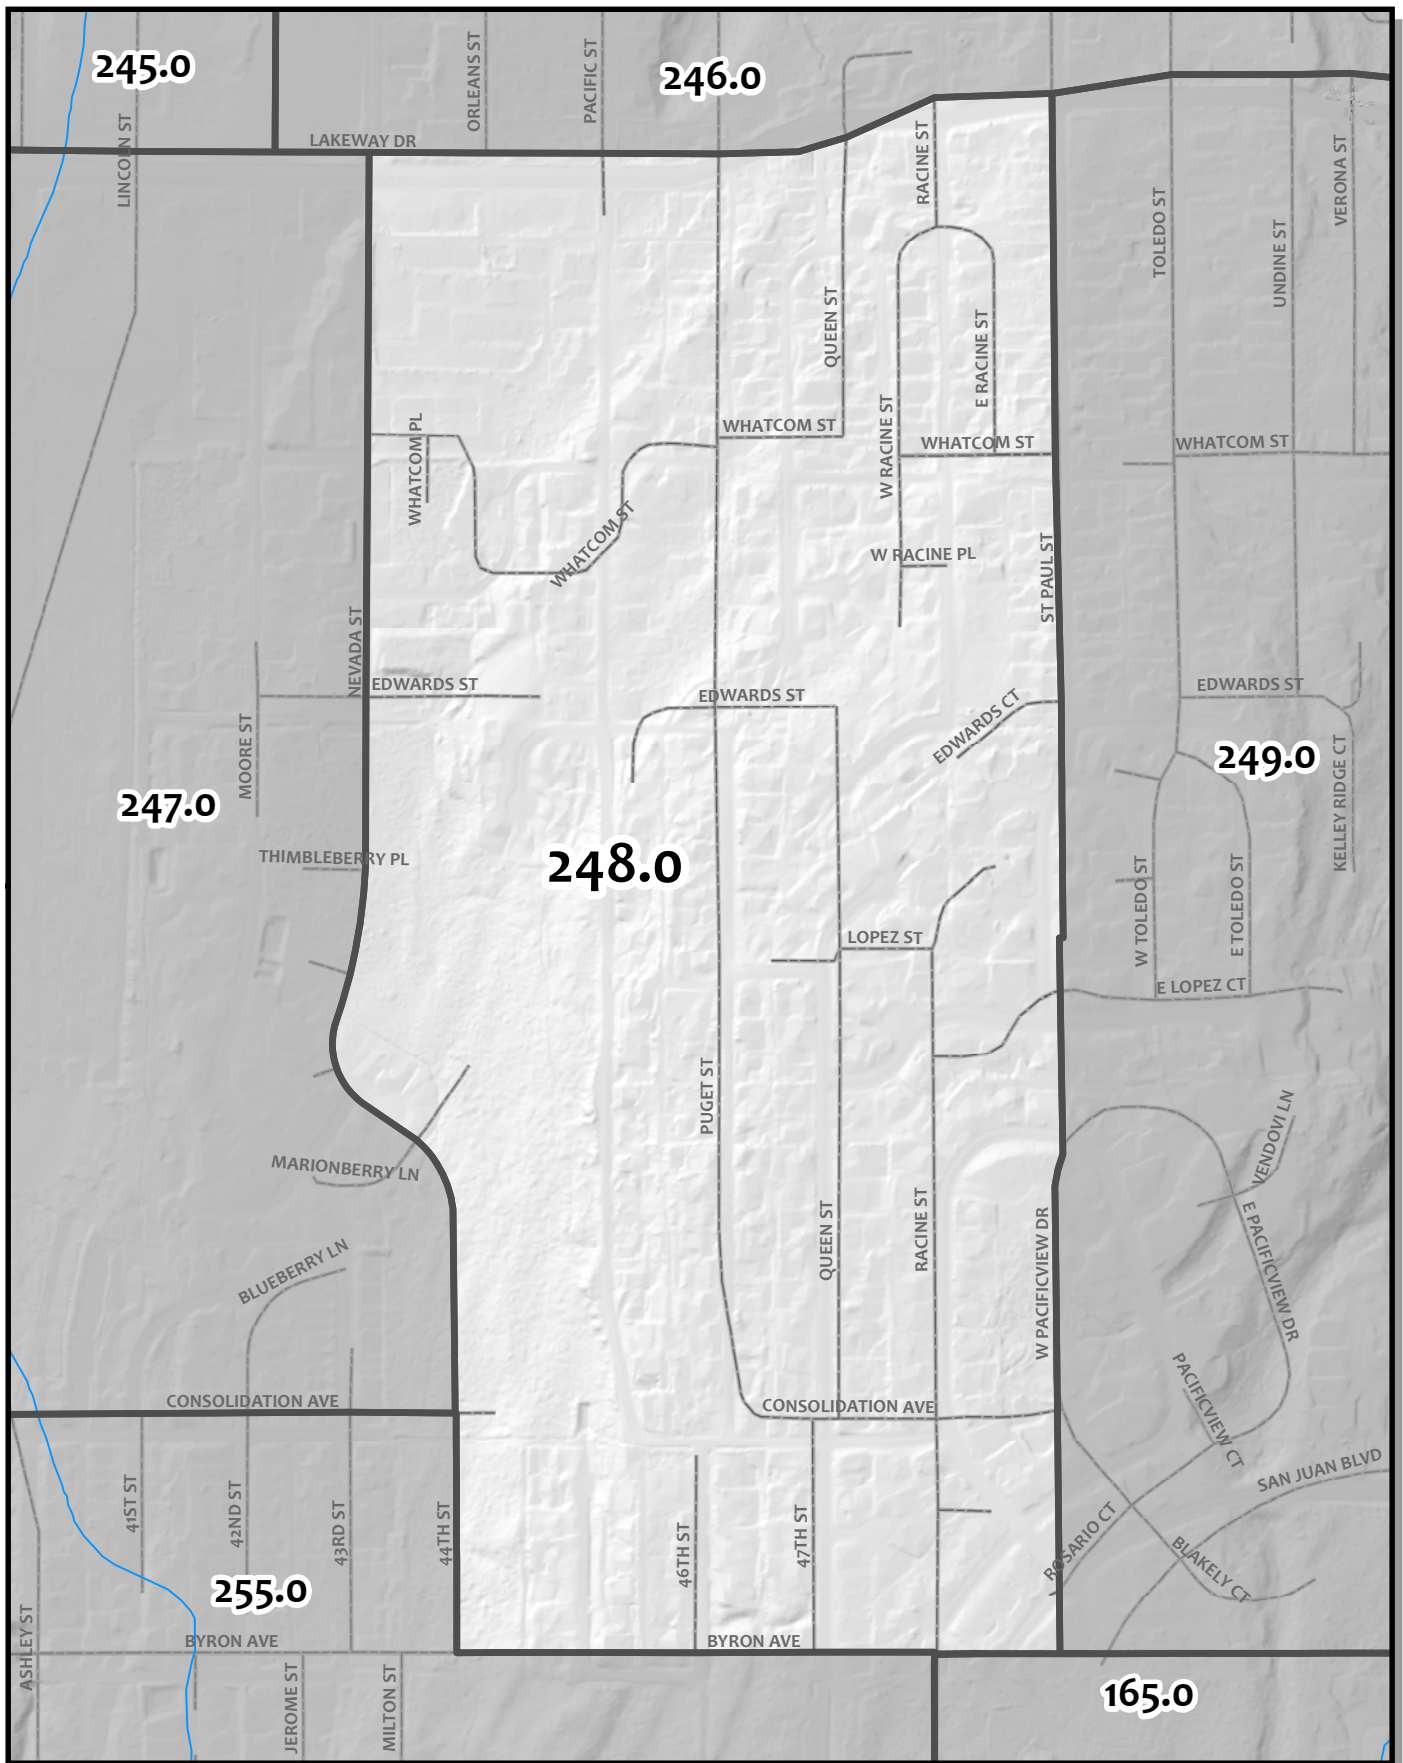

Whatcom County Precinct 248

City of Bellingham Ward 5
County Council District 1
Legislative District 40
Congressional District 2

0 105 210 420 Feet