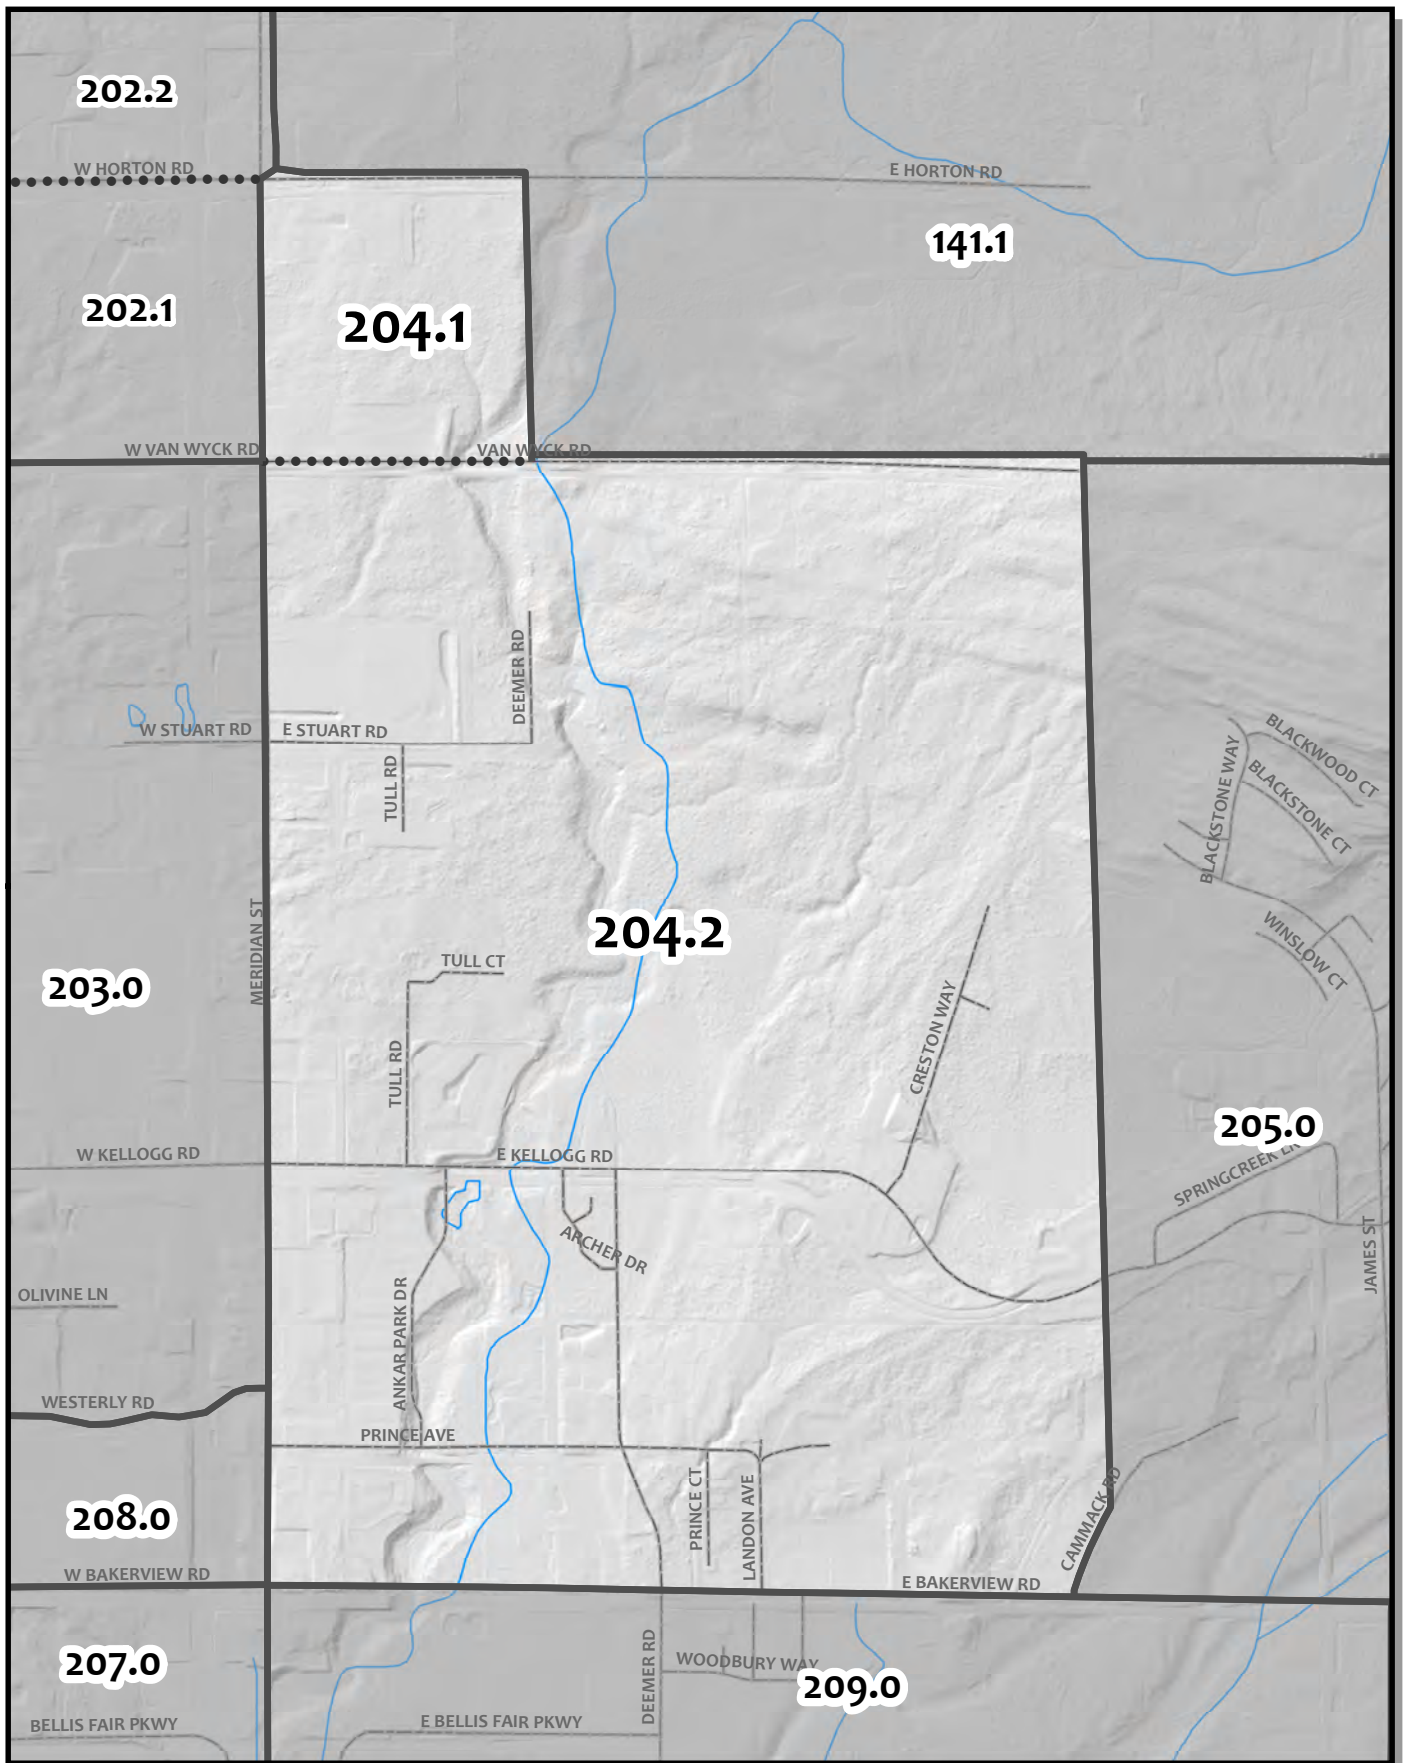

Whatcom County Precinct 204

City of Bellingham Ward 2

County Council District 2

Legislative District 42

Congressional District 2

0 180 360 720 Feet