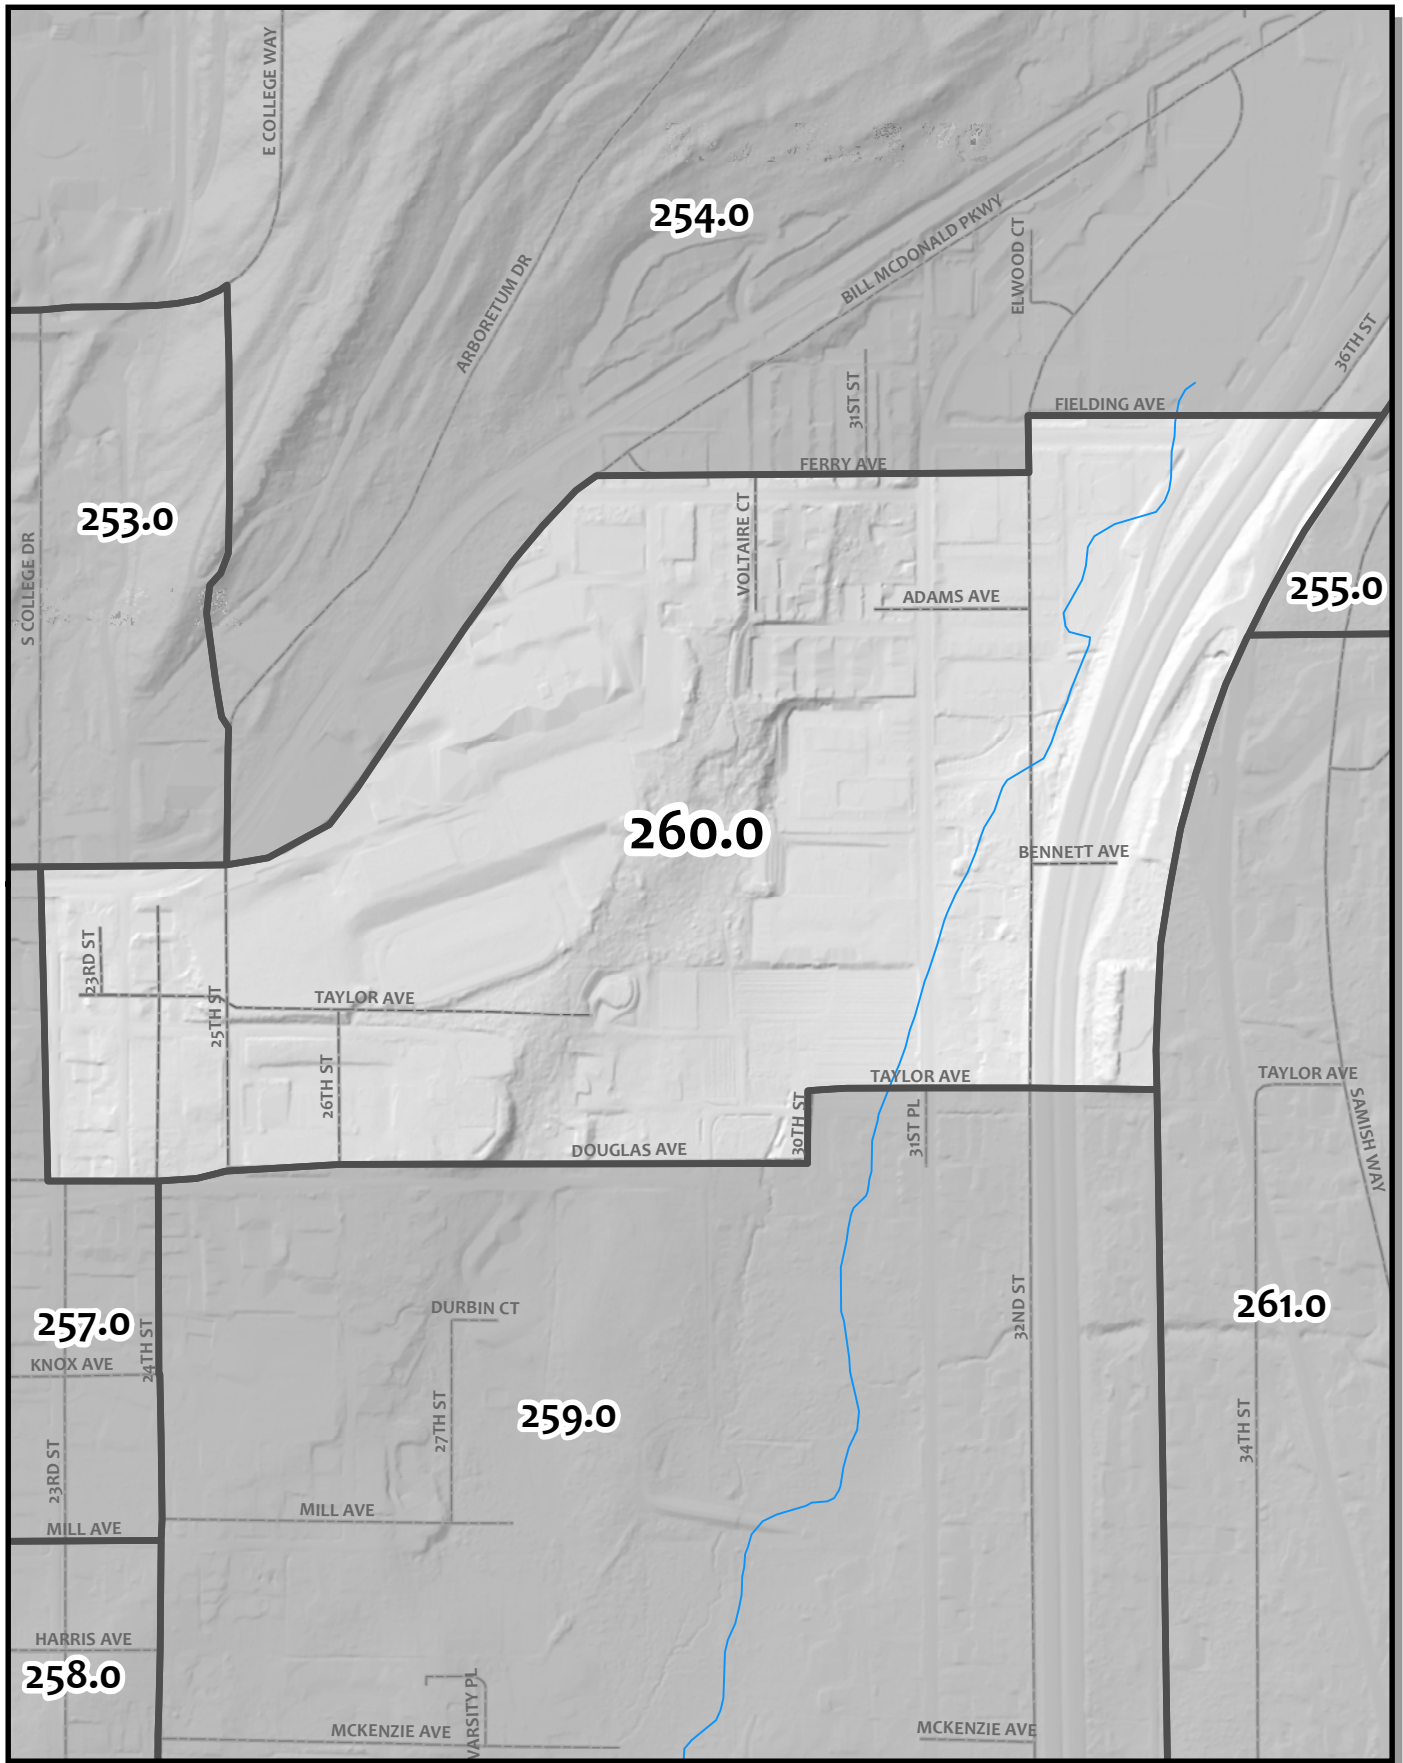

Whatcom County Precinct 260

City of Bellingham Ward 5
County Council District 1
Legislative District 40
Congressional District 2

0 112.5 225 450
Feet