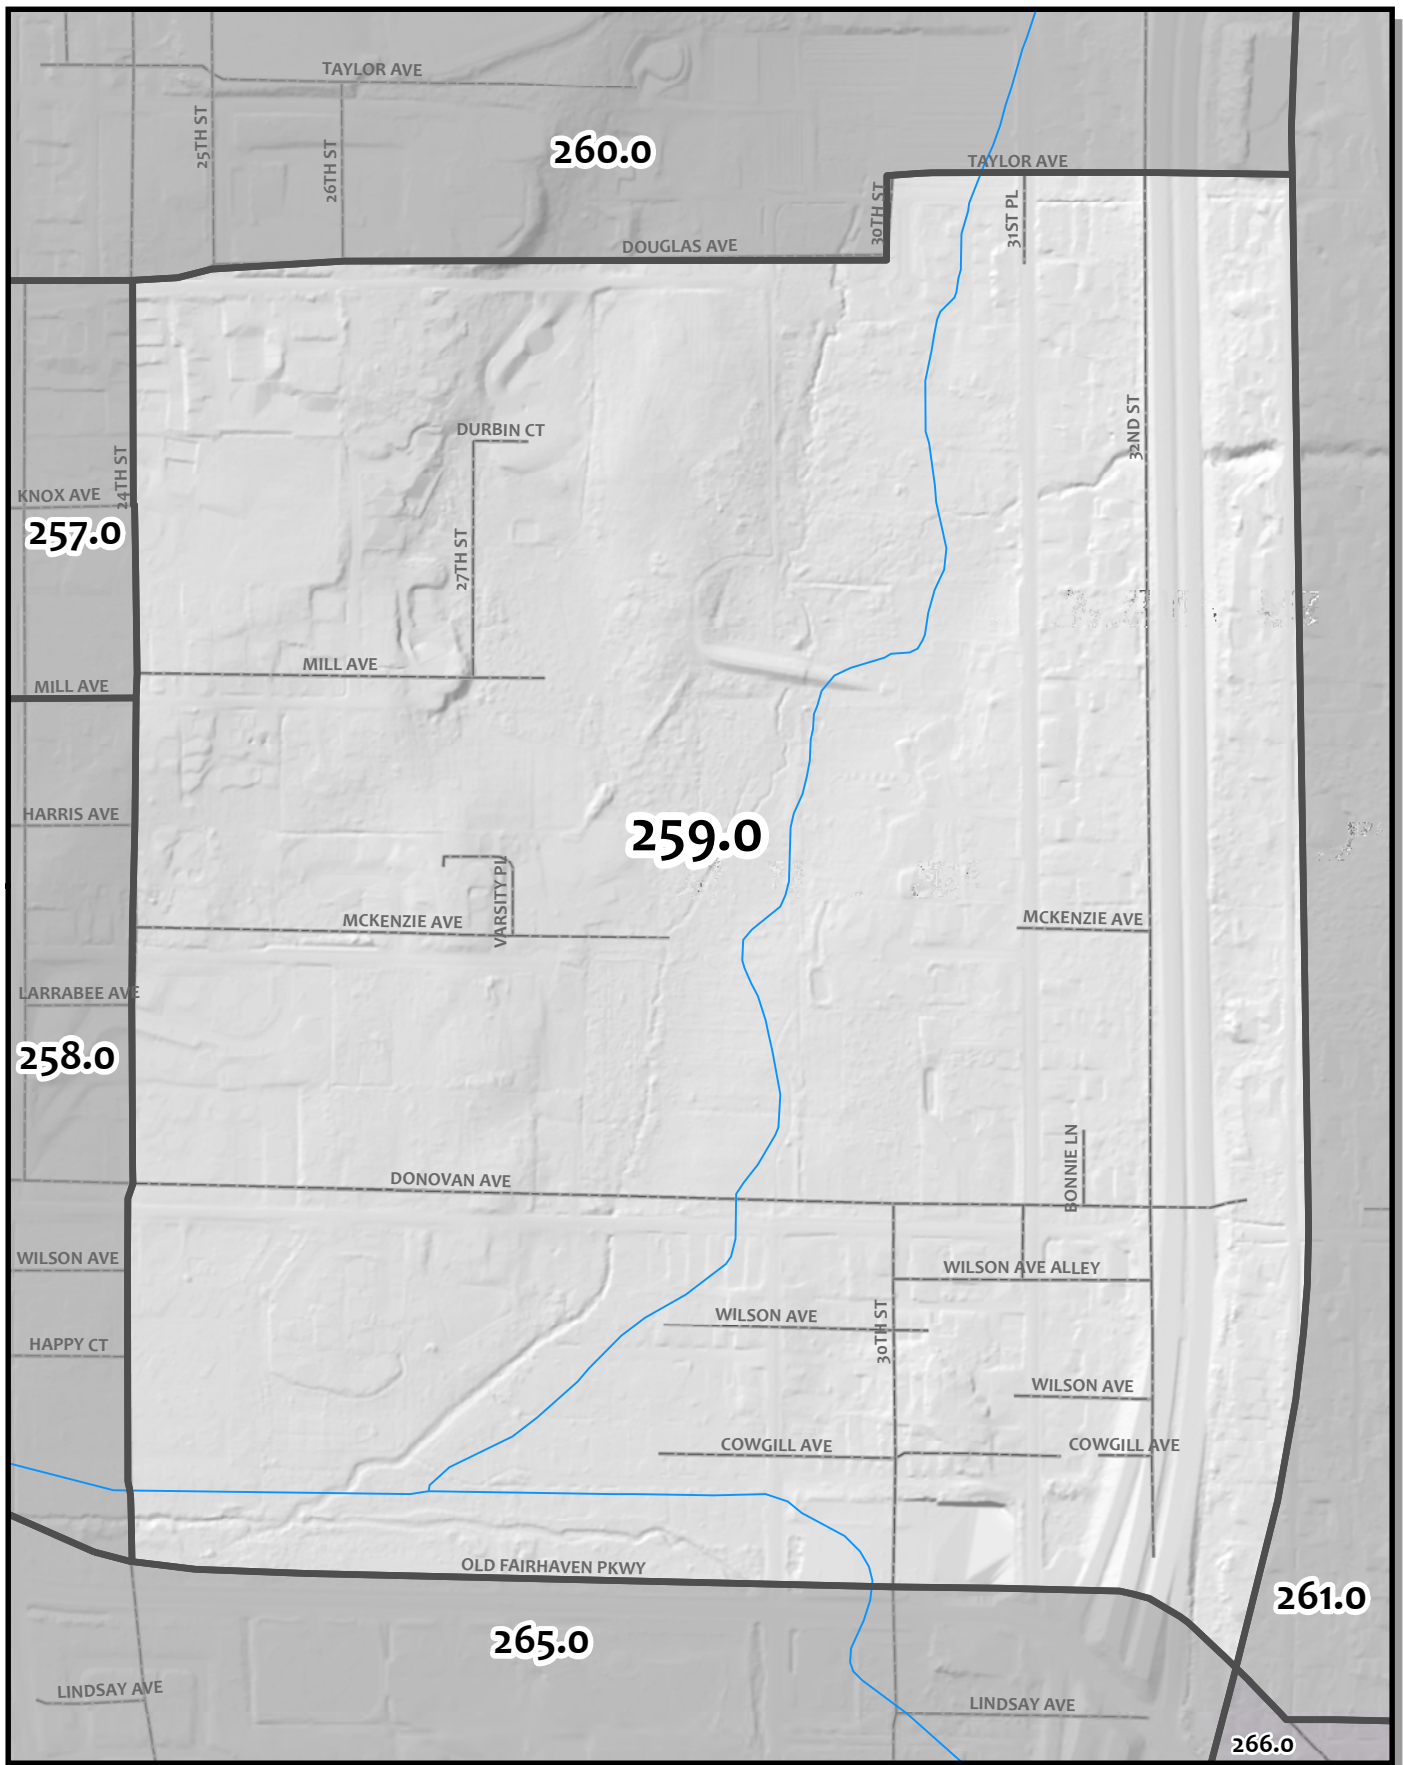

Whatcom County Precinct 259

City of Bellingham Ward 6
County Council District 1
Legislative District 40
Congressional District 2

0 95 190 380
Foot