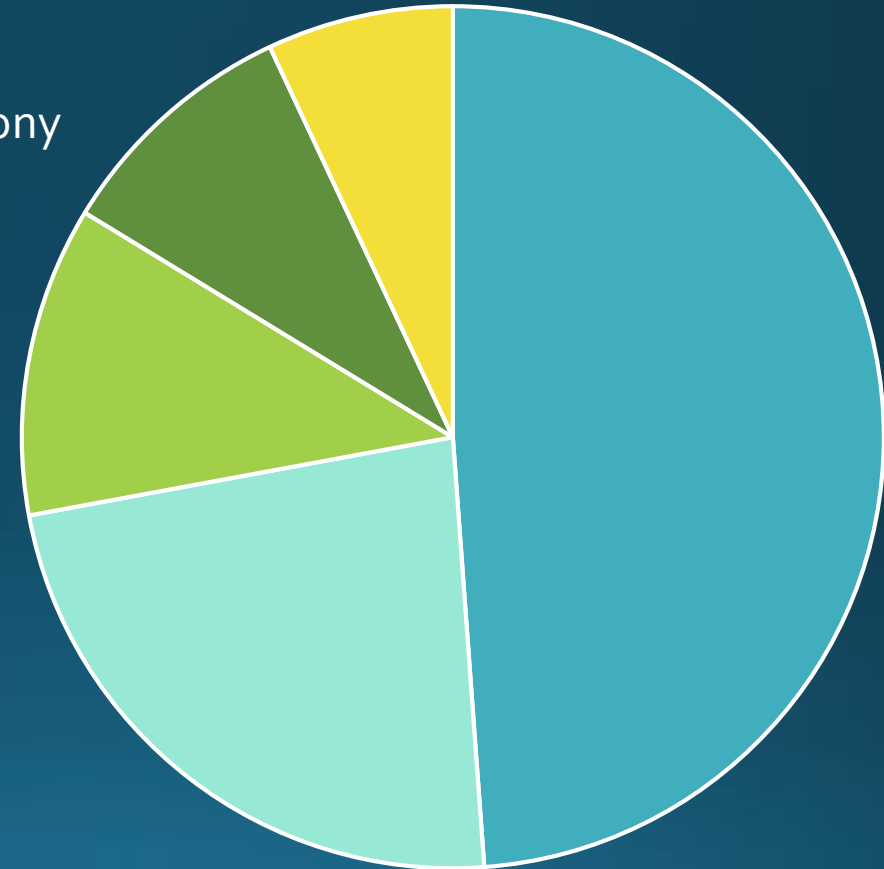

“C Felony” – Breakdown

Crime	Total
ASSAULT 3RD	21
VIO NCO DV	10
DUI	5
ATT. ELUDE	4
HARRASSMENT	3

C Felony

□ ASSAULT 3RD □ VIO NCO DV □ DUI □ ATT. TO ELUDE POLICE □ HARRASSMENT