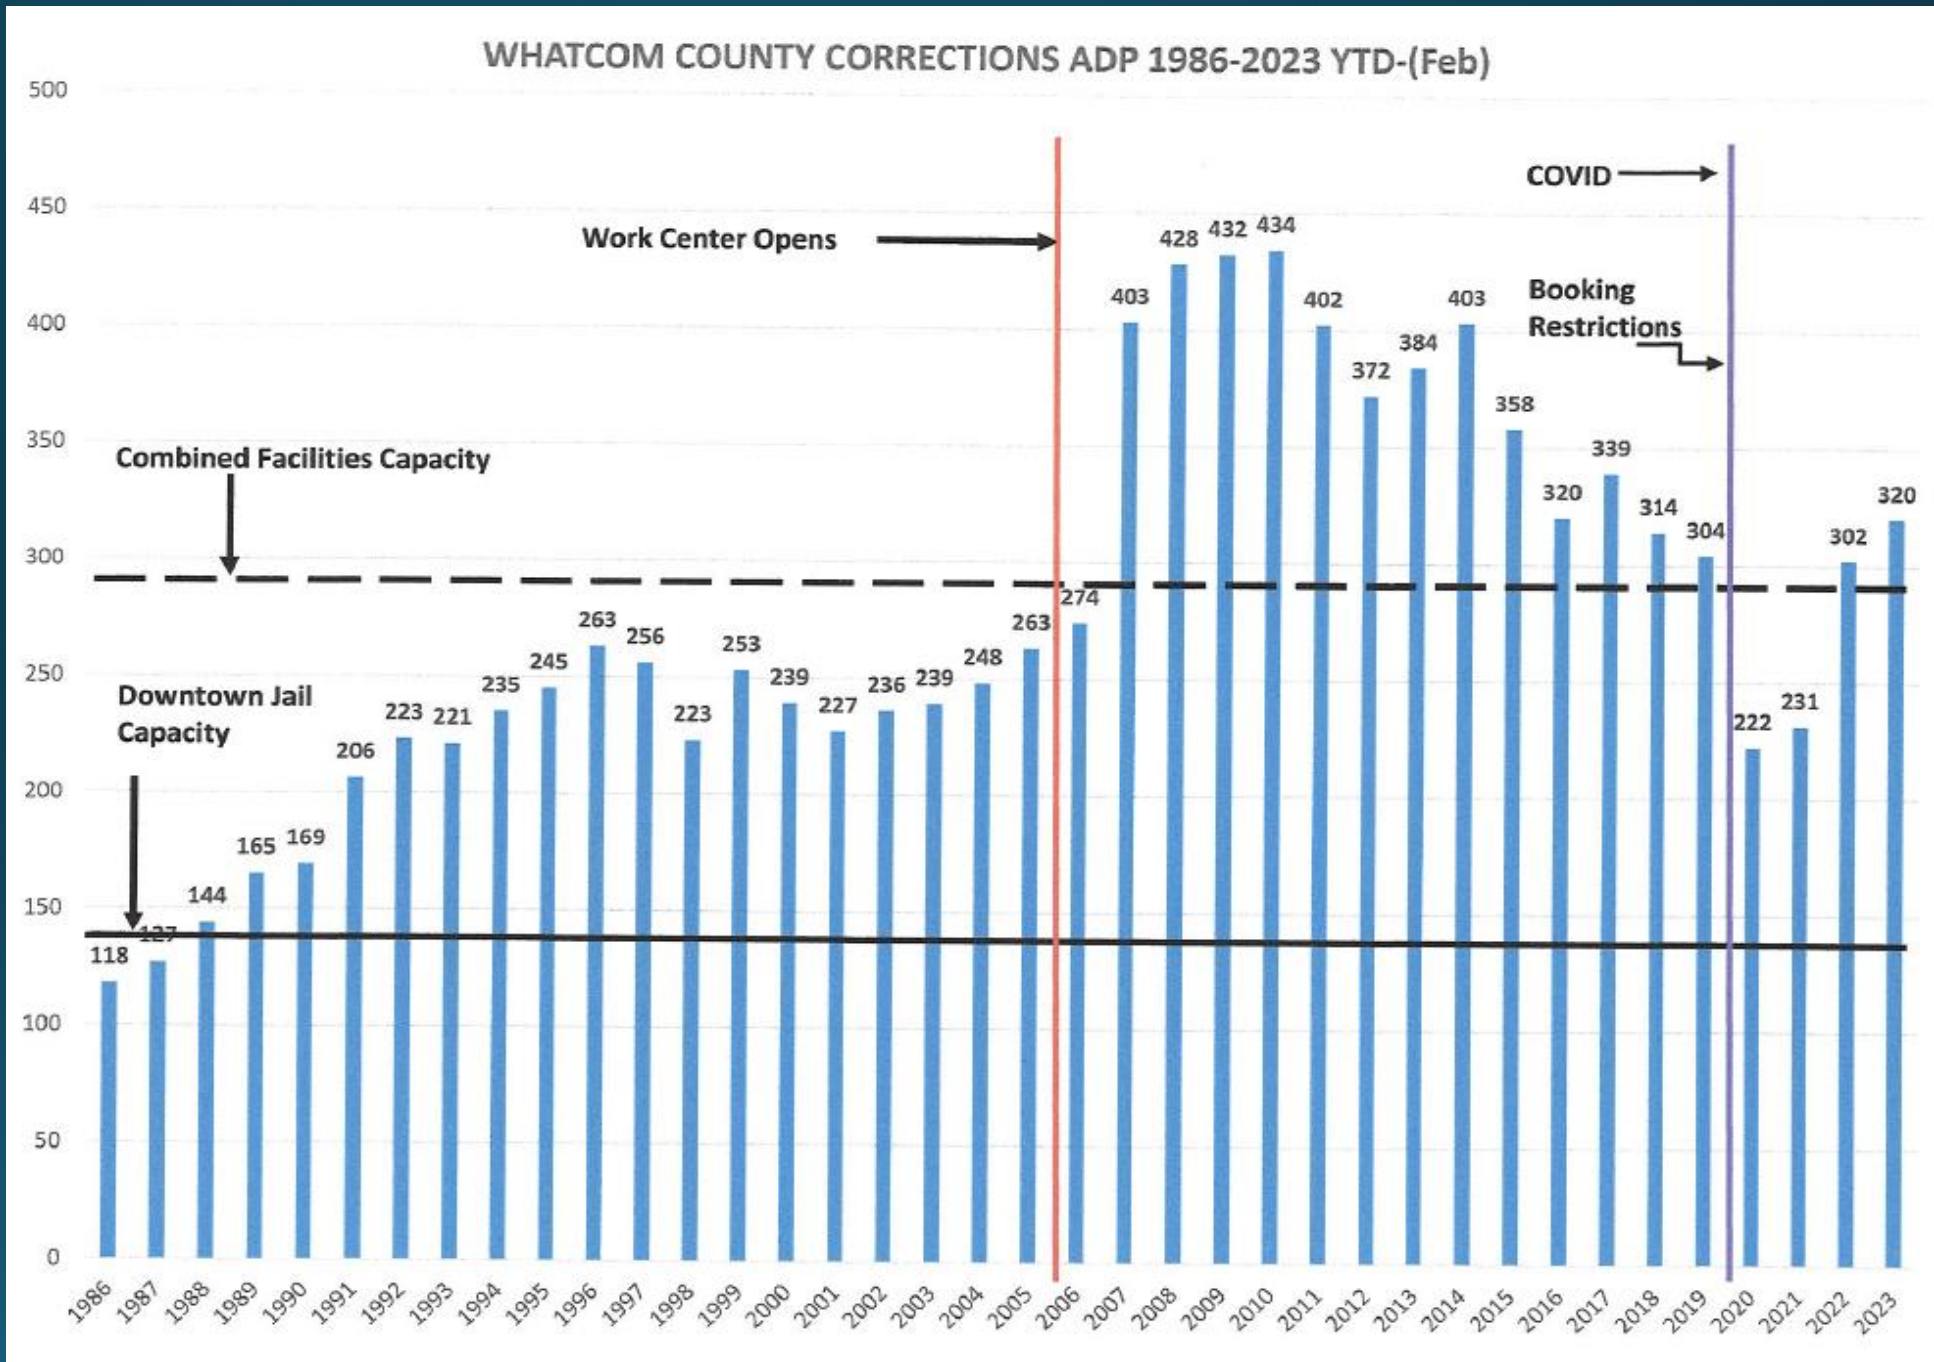

Who is in Jail

Based on a snapshots from 4/24/23 – 5/1/23

Avg.
Daily
Population
2/86 – 2/23

Daily Snapshot — 4/24/23 – 5/1/23

- 325 - Avg. daily population in jail
 - 191 in Main Jail on 5/1/23
 - 103 in Work Center on 5/1/23
- 19 on Electronic Home Detention (EHD)
- Additional 35 people on District Court Monitoring Program

Daily Snapshot — 4/24/23 – 5/1/23

- 90% of people booked and held in custody have at least 1 felony offense
- 90% are being held pre-trial after judicial review
- ~50% have mental illness
- ~80% have substance use disorder
- 22 people awaiting competency restoration on 5/1/23

Crime Classifications

Crime Classification	Count	% of Total Population
A Felony	90	28.0
B Violent Felony	55	17.1
B Non-Violent Felony	76	23.7
C Felony	61	19.0
Gross Misdemeanor	39	12.1

Class

□ A Felony □ B Violent Felony □ B Non-Violent □ C Felony □ Gross Misdemeanor

“A Felony” – Breakdown

Crime	Total
ROBBERY 1ST	19
ASSAULT 1ST	16
BURGLARY 1ST	13
MURDER 1ST	6
MURDER 2ND	6

"B Violent Felony" - Breakdown

Crime	Total
ASSAULT 2ND	35
ROBBERY 2ND	11
MURDER 1ST-ATTEMPTED	4
RAPE/ KIDNAP/ CHILD RAPE 2ND	3
VEHICULAR ASSAULT	1