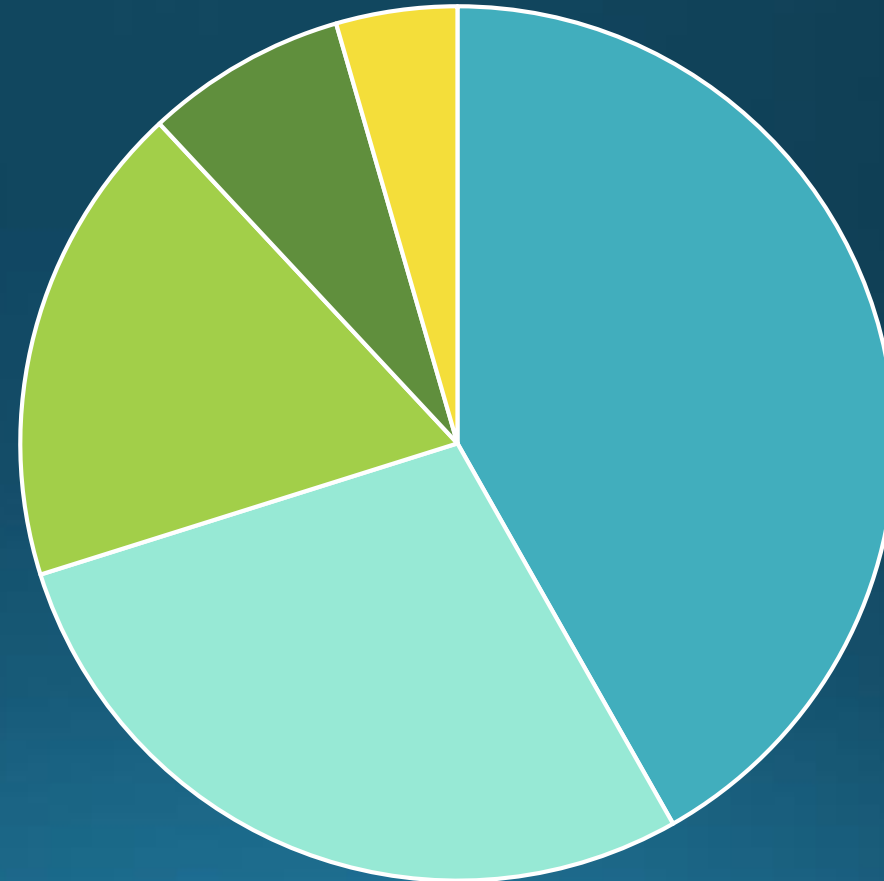

“B Non-Violent Felony” - Breakdown

Crime	Total
BURGLARY 2ND	28
BURGLARY RESIDENTIAL	19
POSSESSION OF STOLEN VEHICLE	12
CONT SUB-MFG/DEL/POSS W/INT	5
UNLAWFUL POSS OF FIREARM	3

B Non-Violent

■ Burglary 2nd   ■ Burlary Residential   ■ Poss. Stolen Vehicle   ■ Cont Sub-MFG/DEL/POSS w/INT   ■ Unlaw Poss Firearm