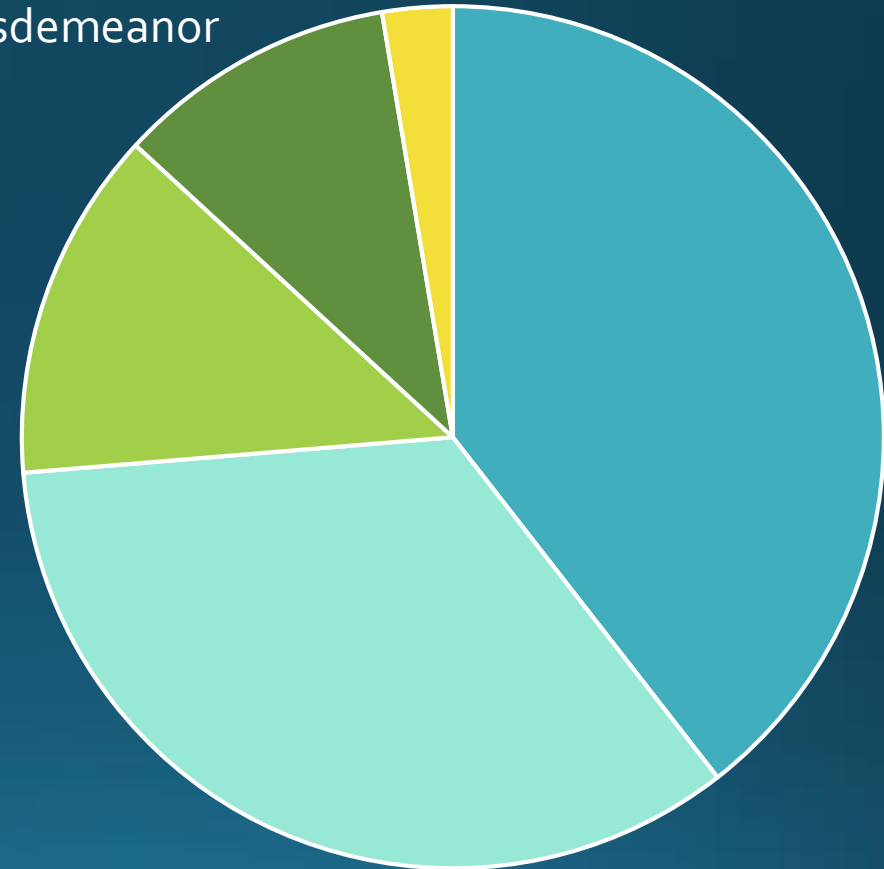

C Felony

□ ASSAULT 3RD □ VIO NCO DV □ DUI □ ATT. TO ELUDE POLICE □ HARRASSMENT

"Gross Misdemeanor" - Breakdown

Crime	Total
ASSAULT 4 TH DV	15
DUI	13
VIO NCO DV	5
PROBATION VIOL	4
VOI ANTI HARASS	1

Gross Misdemeanor

ASSAULT 4TH DV DUI VIO NCO DV PROBATION VIOL VOI ANTI HARASS