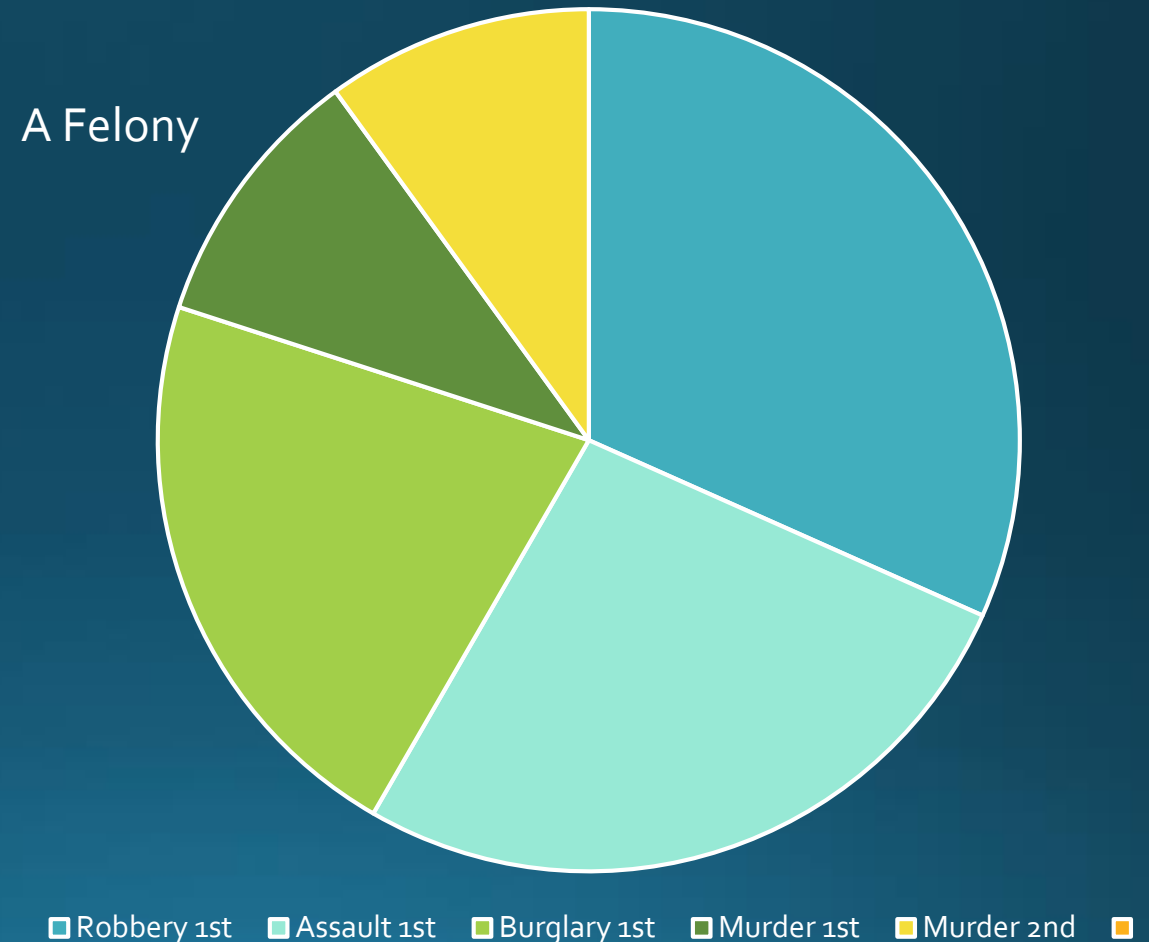

Who is in Jail

Based on a snapshots from 4/24/23 – 5/1/23

Avg.
Daily
Population
2/86 – 2/23

Daily Snapshot — 4/24/23 – 5/1/23

- 325 - Avg. daily population in jail
 - 191 in Main Jail on 5/1/23
 - 103 in Work Center on 5/1/23
- 19 on Electronic Home Detention (EHD)
- Additional 35 people on District Court Monitoring Program

Daily Snapshot — 4/24/23 – 5/1/23

- 90% of people booked and held in custody have at least 1 felony offense
- 90% are being held pre-trial after judicial review
- ~50% have mental illness
- ~80% have substance use disorder
- 22 people awaiting competency restoration on 5/1/23

Crime Classifications

Crime Classification	Count	% of Total Population
A Felony	90	28.0
B Violent Felony	55	17.1
B Non-Violent Felony	76	23.7
C Felony	61	19.0
Gross Misdemeanor	39	12.1

Class

□ A Felony □ B Violent Felony □ B Non-Violent □ C Felony □ Gross Misdemeanor

“A Felony” – Breakdown

Crime	Total
ROBBERY 1ST	19
ASSAULT 1ST	16
BURGLARY 1ST	13
MURDER 1ST	6
MURDER 2ND	6

"B Violent Felony" - Breakdown

Crime	Total
ASSAULT 2ND	35
ROBBERY 2ND	11
MURDER 1ST-ATTEMPTED	4
RAPE/ KIDNAP/ CHILD RAPE 2ND	3
VEHICULAR ASSAULT	1