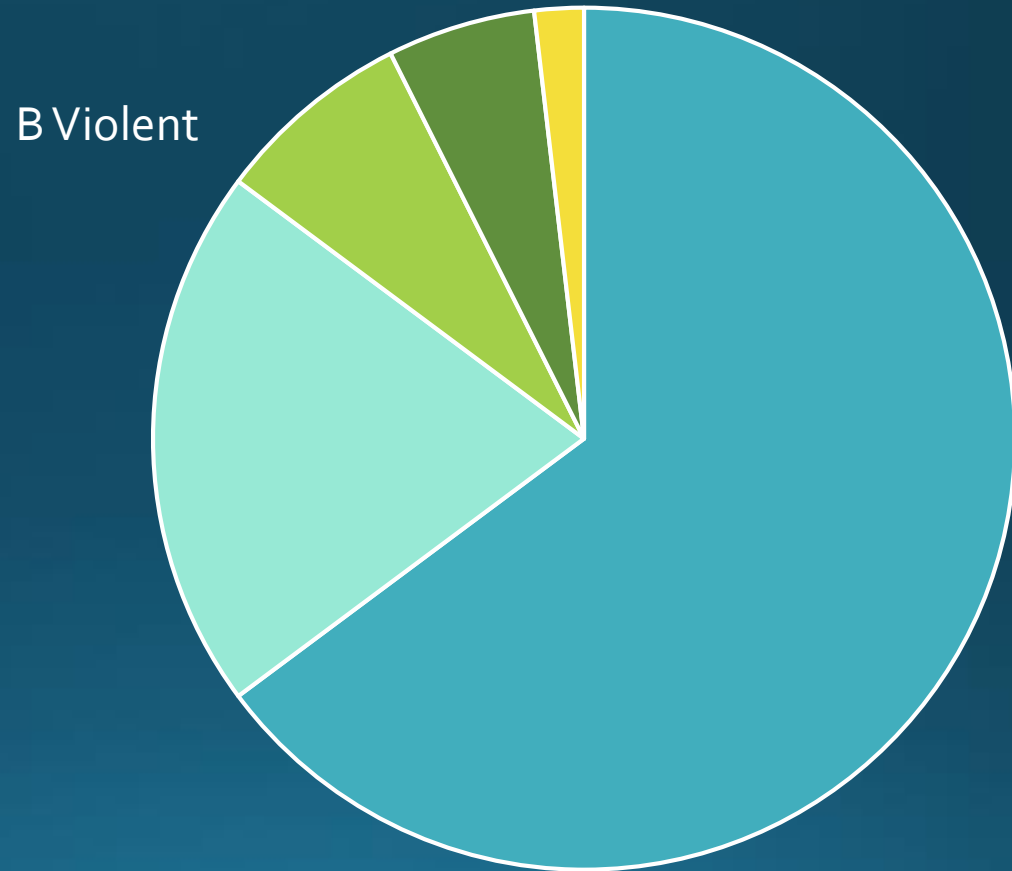

Daily Snapshot — 4/24/23 – 5/1/23

- 90% of people booked and held in custody have at least 1 felony offense
- 90% are being held pre-trial after judicial review
- ~50% have mental illness
- ~80% have substance use disorder
- 22 people awaiting competency restoration on 5/1/23

Crime Classifications

Crime Classification	Count	% of Total Population
A Felony	90	28.0
B Violent Felony	55	17.1
B Non-Violent Felony	76	23.7
C Felony	61	19.0
Gross Misdemeanor	39	12.1

Class

□ A Felony □ B Violent Felony □ B Non-Violent □ C Felony □ Gross Misdemeanor

“A Felony” – Breakdown

Crime	Total
ROBBERY 1ST	19
ASSAULT 1ST	16
BURGLARY 1ST	13
MURDER 1ST	6
MURDER 2ND	6

"B Violent Felony" - Breakdown

Crime	Total
ASSAULT 2ND	35
ROBBERY 2ND	11
MURDER 1ST-ATTEMPTED	4
RAPE/ KIDNAP/ CHILD RAPE 2ND	3
VEHICULAR ASSAULT	1