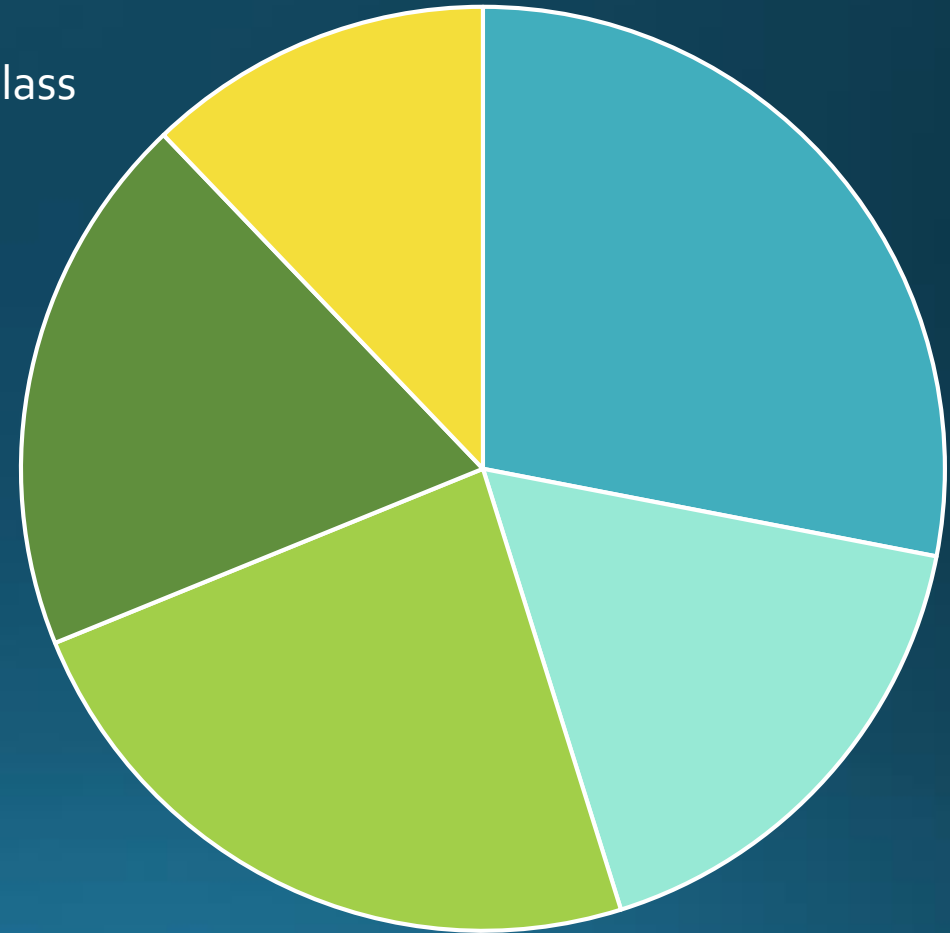

Who is in Jail

Based on a snapshots from 4/24/23 – 5/1/23

Avg.
Daily
Population
2/86 – 2/23

Daily Snapshot — 4/24/23 – 5/1/23

- 325 - Avg. daily population in jail
 - 191 in Main Jail on 5/1/23
 - 103 in Work Center on 5/1/23
- 19 on Electronic Home Detention (EHD)
- Additional 35 people on District Court Monitoring Program

Daily Snapshot — 4/24/23 – 5/1/23

- 90% of people booked and held in custody have at least 1 felony offense
- 90% are being held pre-trial after judicial review
- ~50% have mental illness
- ~80% have substance use disorder
- 22 people awaiting competency restoration on 5/1/23

Crime Classifications

Crime Classification	Count	% of Total Population
A Felony	90	28.0
B Violent Felony	55	17.1
B Non-Violent Felony	76	23.7
C Felony	61	19.0
Gross Misdemeanor	39	12.1

Class

□ A Felony □ B Violent Felony □ B Non-Violent □ C Felony □ Gross Misdemeanor

“A Felony” – Breakdown

Crime	Total
ROBBERY 1ST	19
ASSAULT 1ST	16
BURGLARY 1ST	13
MURDER 1ST	6
MURDER 2ND	6

"B Violent Felony" - Breakdown

Crime	Total
ASSAULT 2ND	35
ROBBERY 2ND	11
MURDER 1ST-ATTEMPTED	4
RAPE/ KIDNAP/ CHILD RAPE 2ND	3
VEHICULAR ASSAULT	1